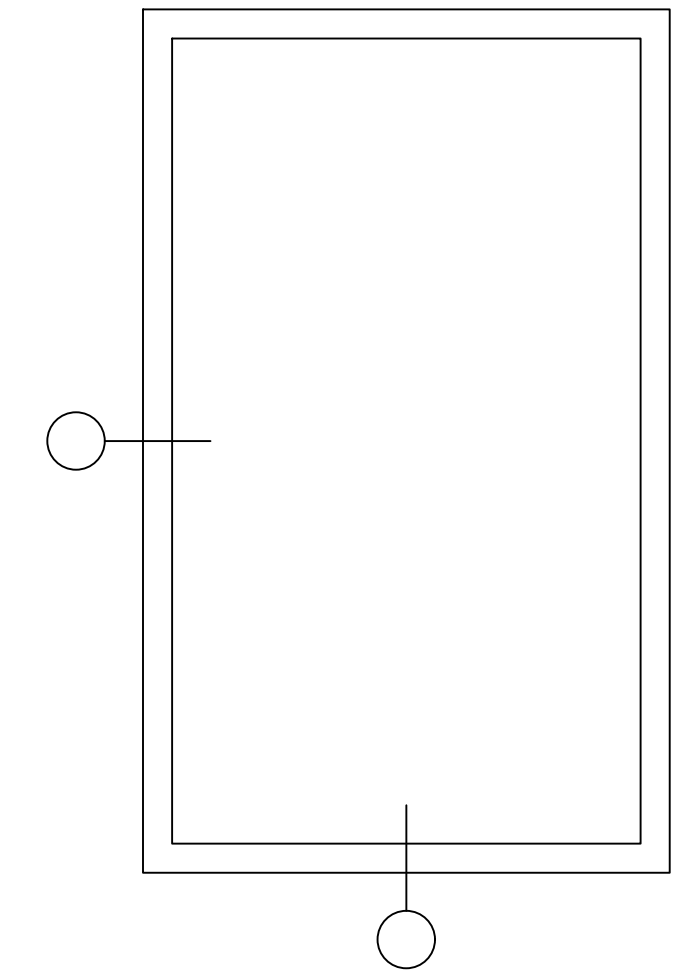

Elevation key: