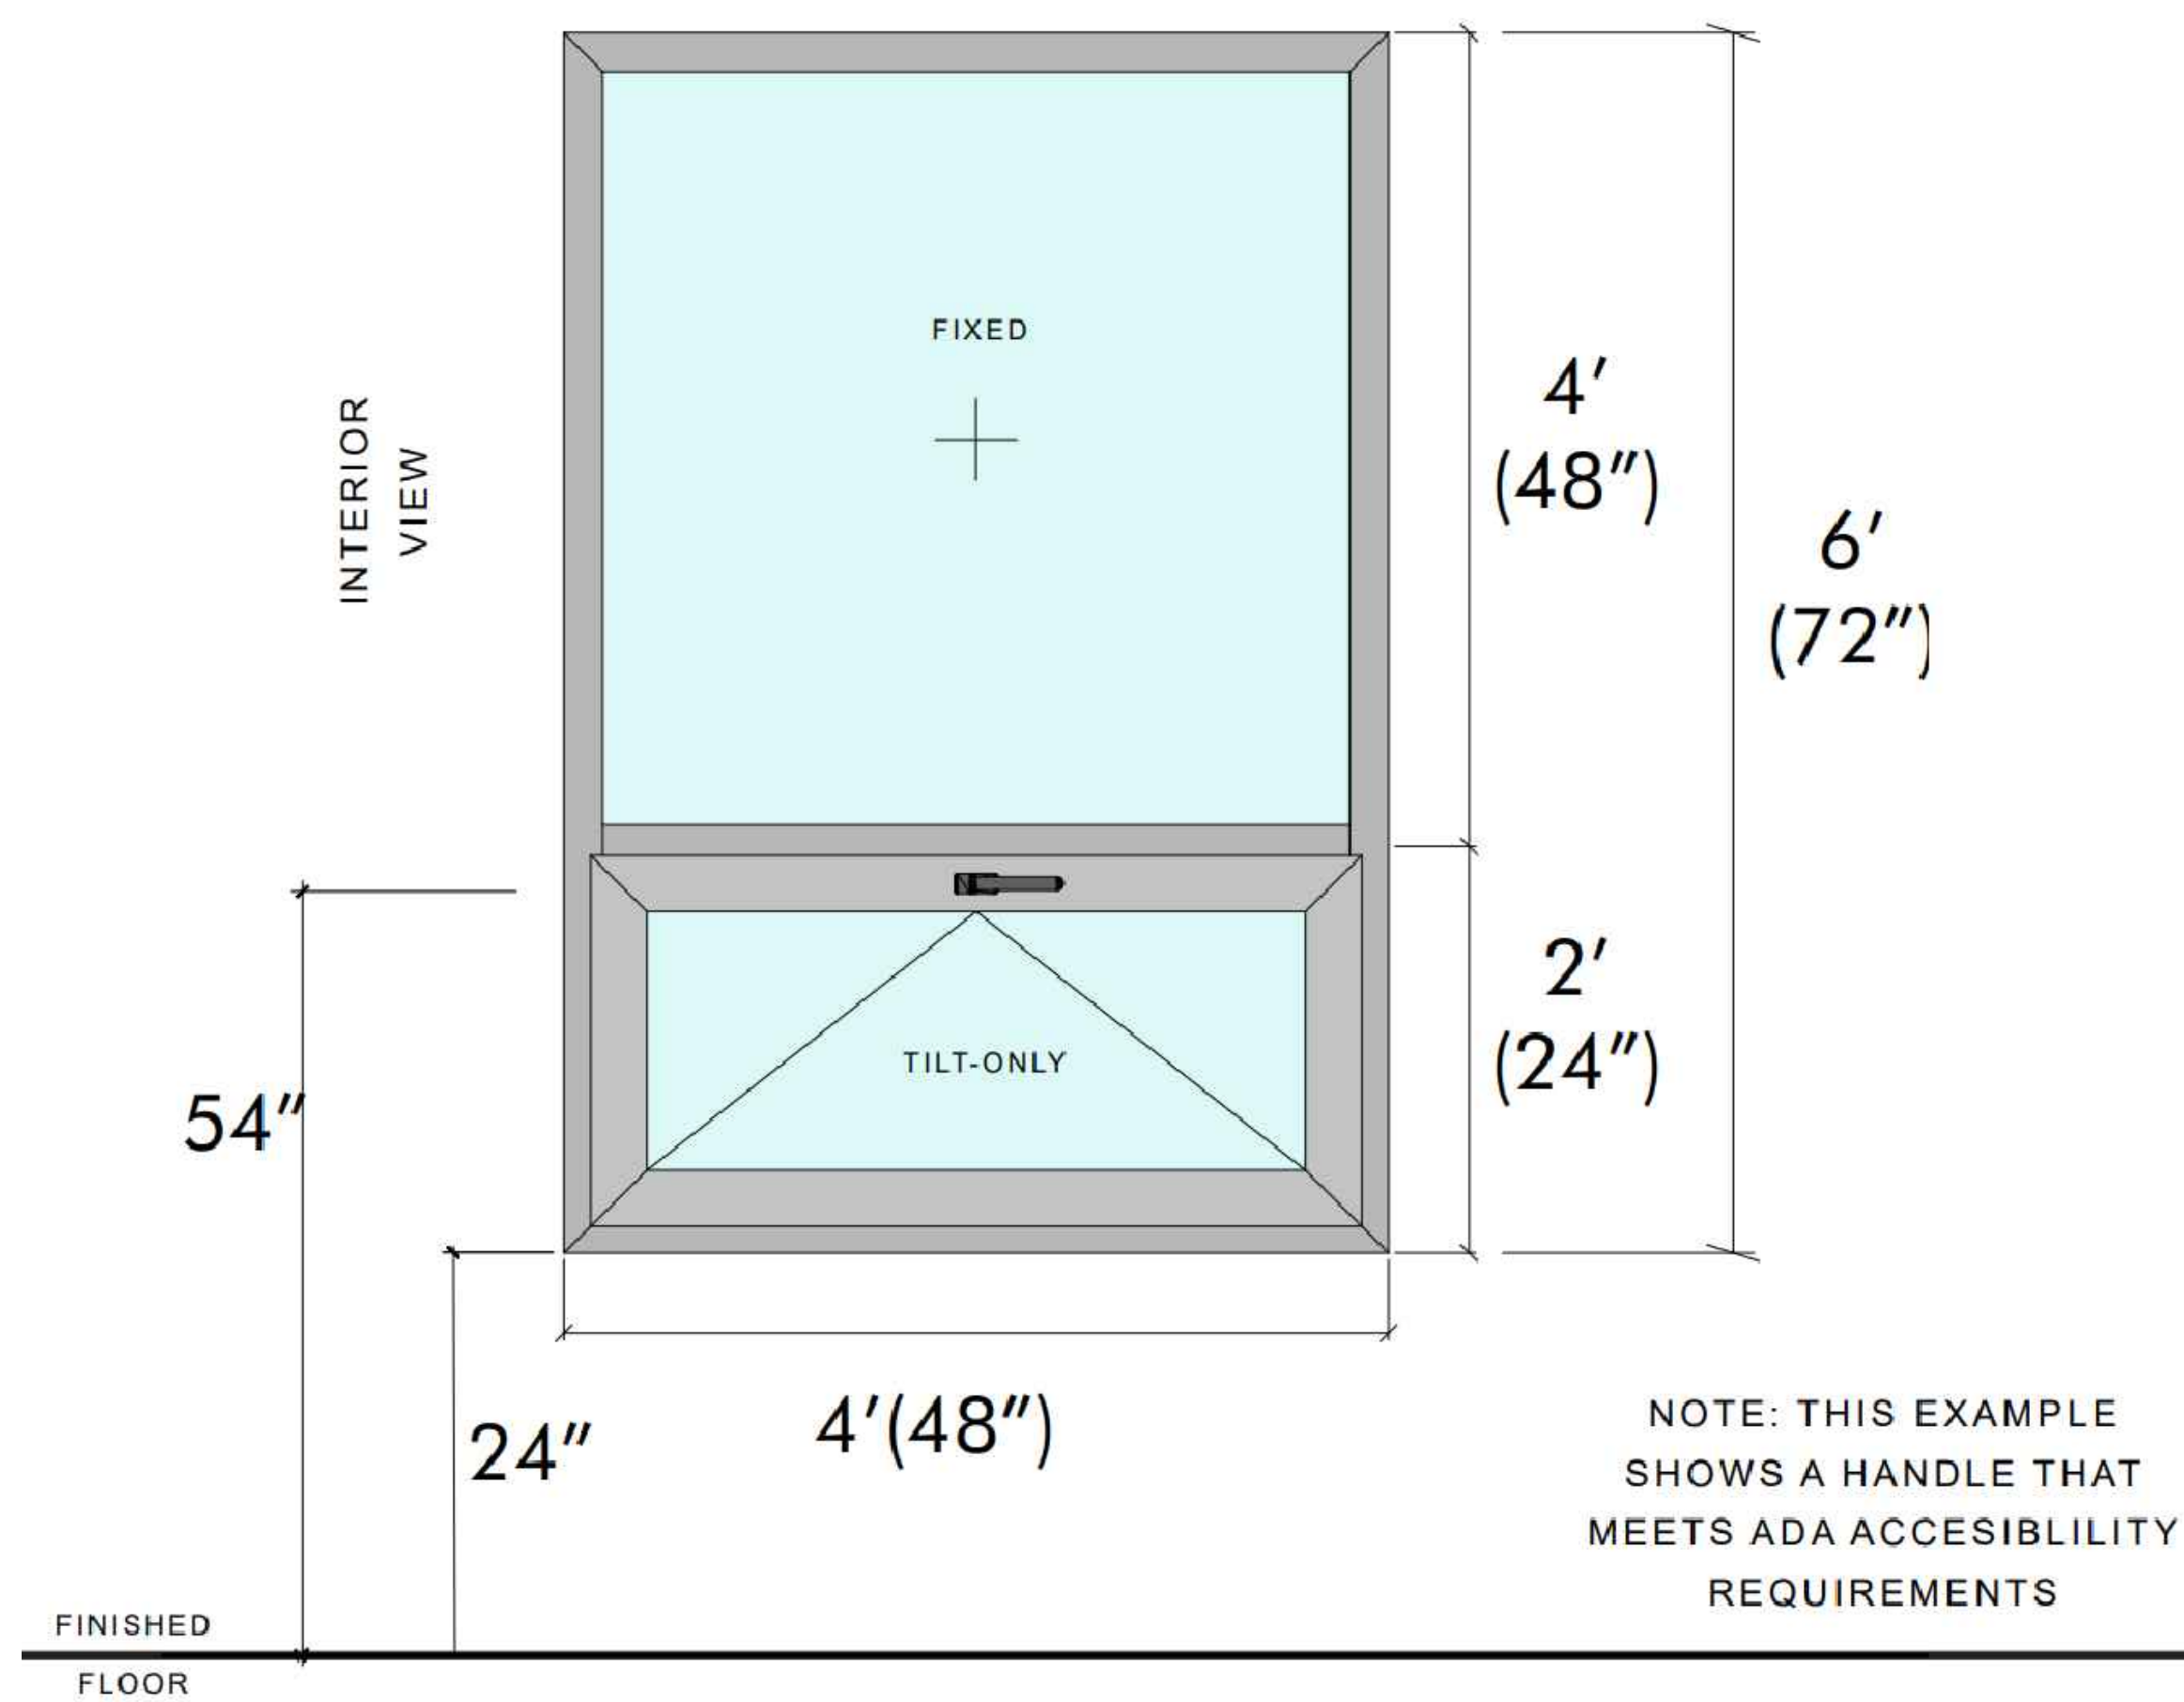

Elevation key: