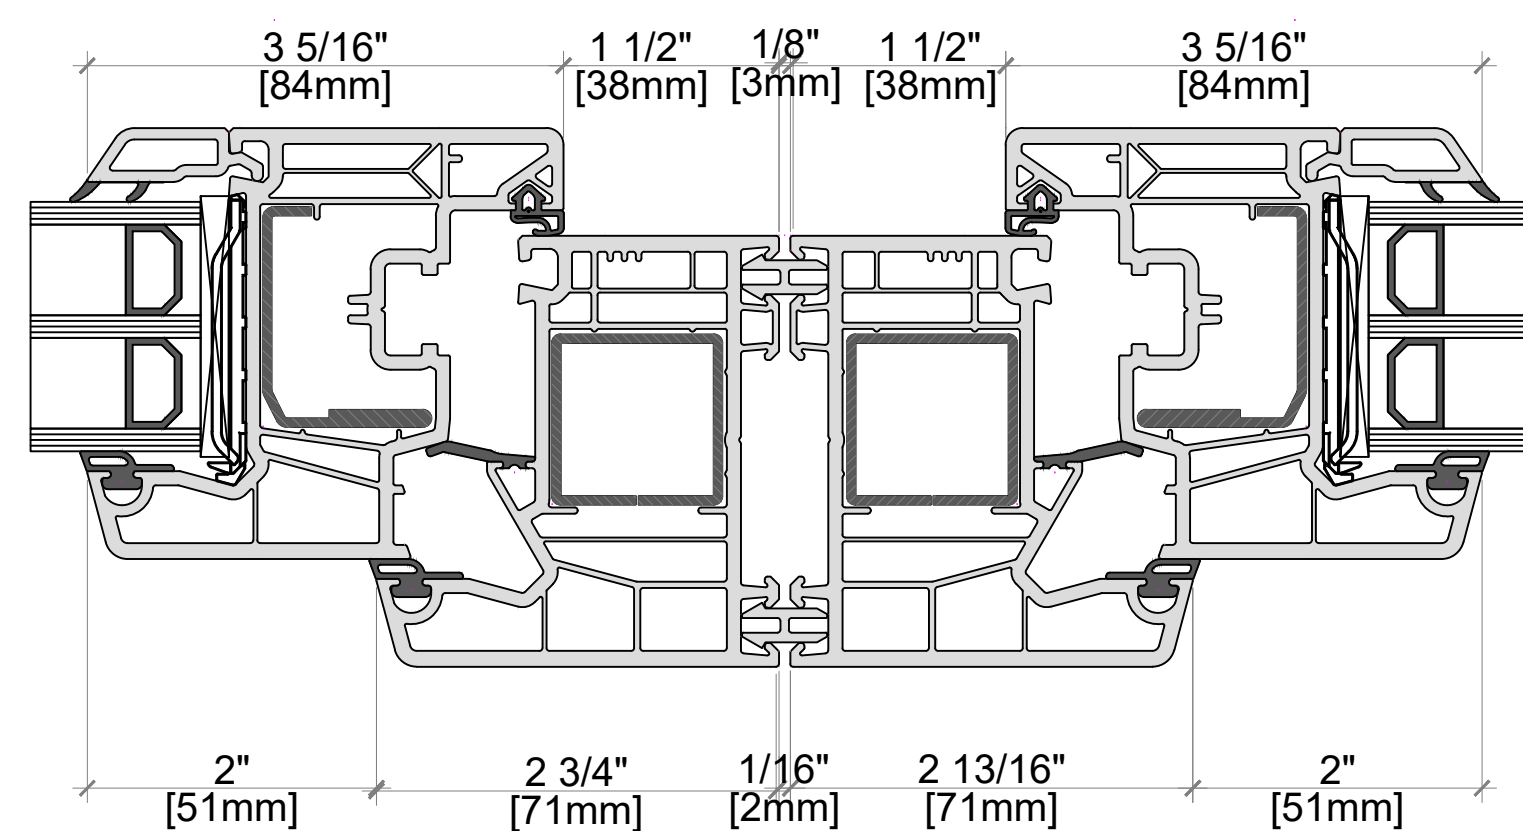

INTERIOR

EXTERIOR

COUPLING PROFILE -
 116230 COUPLING PROFILE

INTERIOR

EXTERIOR

COUPLING PROFILE -
 116231 COUPLING PROFILE

Elevation key:

INTERIOR