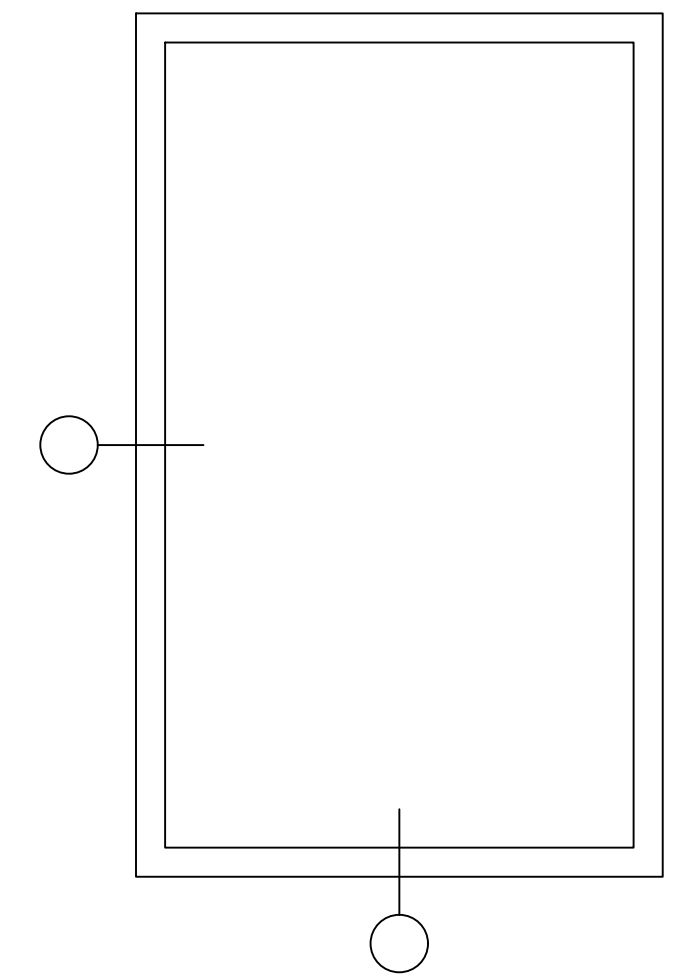

Note: Available in Double & Triple Glazed
Note: 30mm Sub Sill is Standard but Not Required