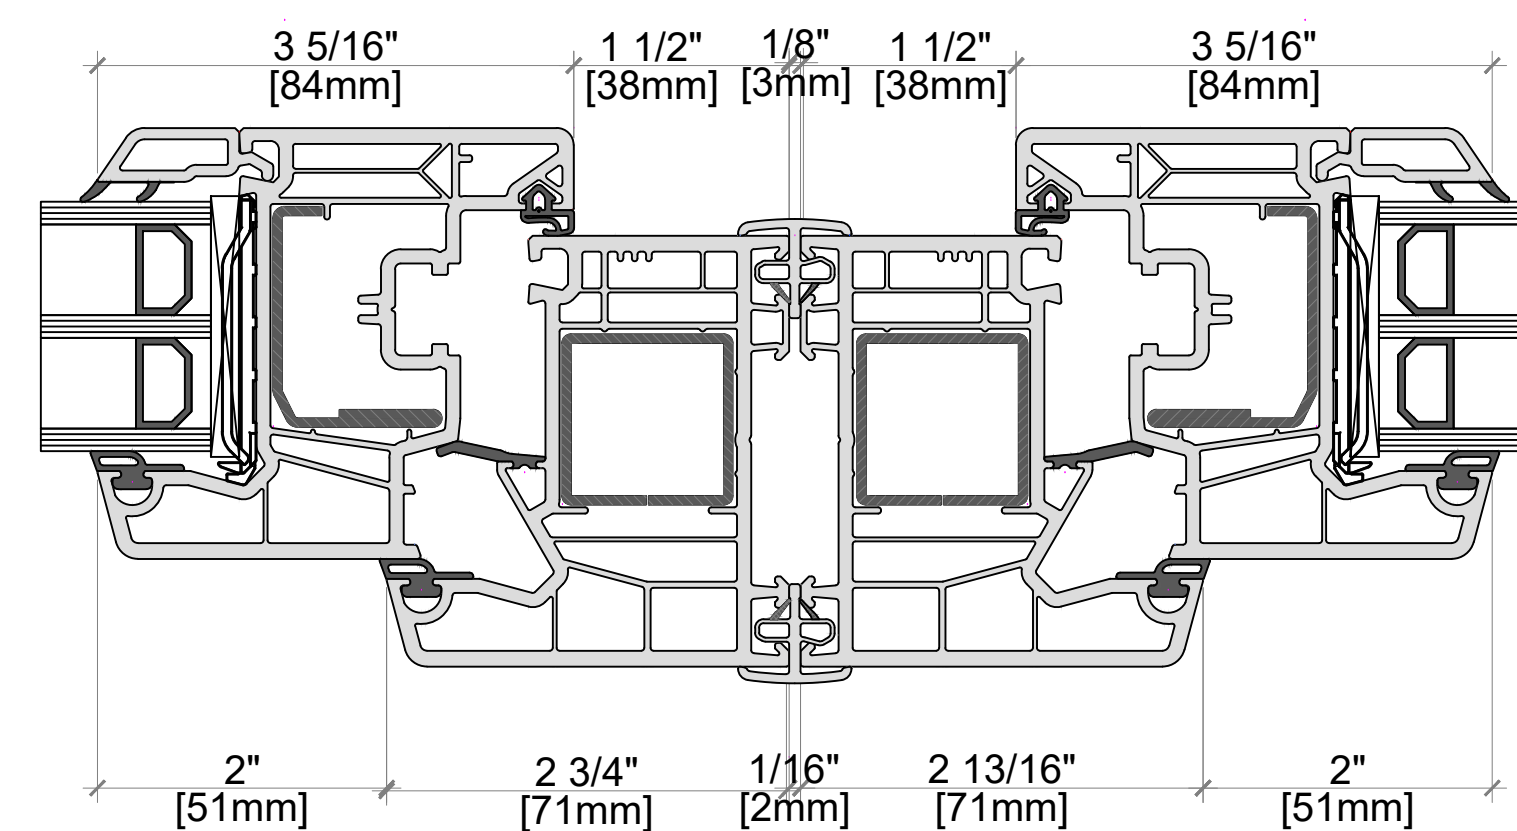

Softline 76mm PVC Product Guide

Coupling Profiles

A M B E R L I N E

HIGH PERFORMANCE WINDOWS AND DOORS

INTERIOR

EXTERIOR

B1.2 COUPLING PROFILE -
INTERIOR PROFILE: 116211
EXTERIOR PROFILE: 116210

INTERIOR

EXTERIOR

COUPLING PROFILE -
116230 COUPLING PROFILE

INTERIOR

EXTERIOR

COUPLING PROFILE -
116231 COUPLING PROFILE

Elevation key:

INTERIOR

EXTERIOR

COUPLING PROFILE -
116030 MINI COUPLING PROFILE

INTERIOR

EXTERIOR

COUPLING PROFILE -
116217 COUPLING PROFILE

INTERIOR

EXTERIOR

COUPLING PROFILE -
116229 CORNER 90 COUPLING PROFILE

Note: Available in Double & Triple Glazed