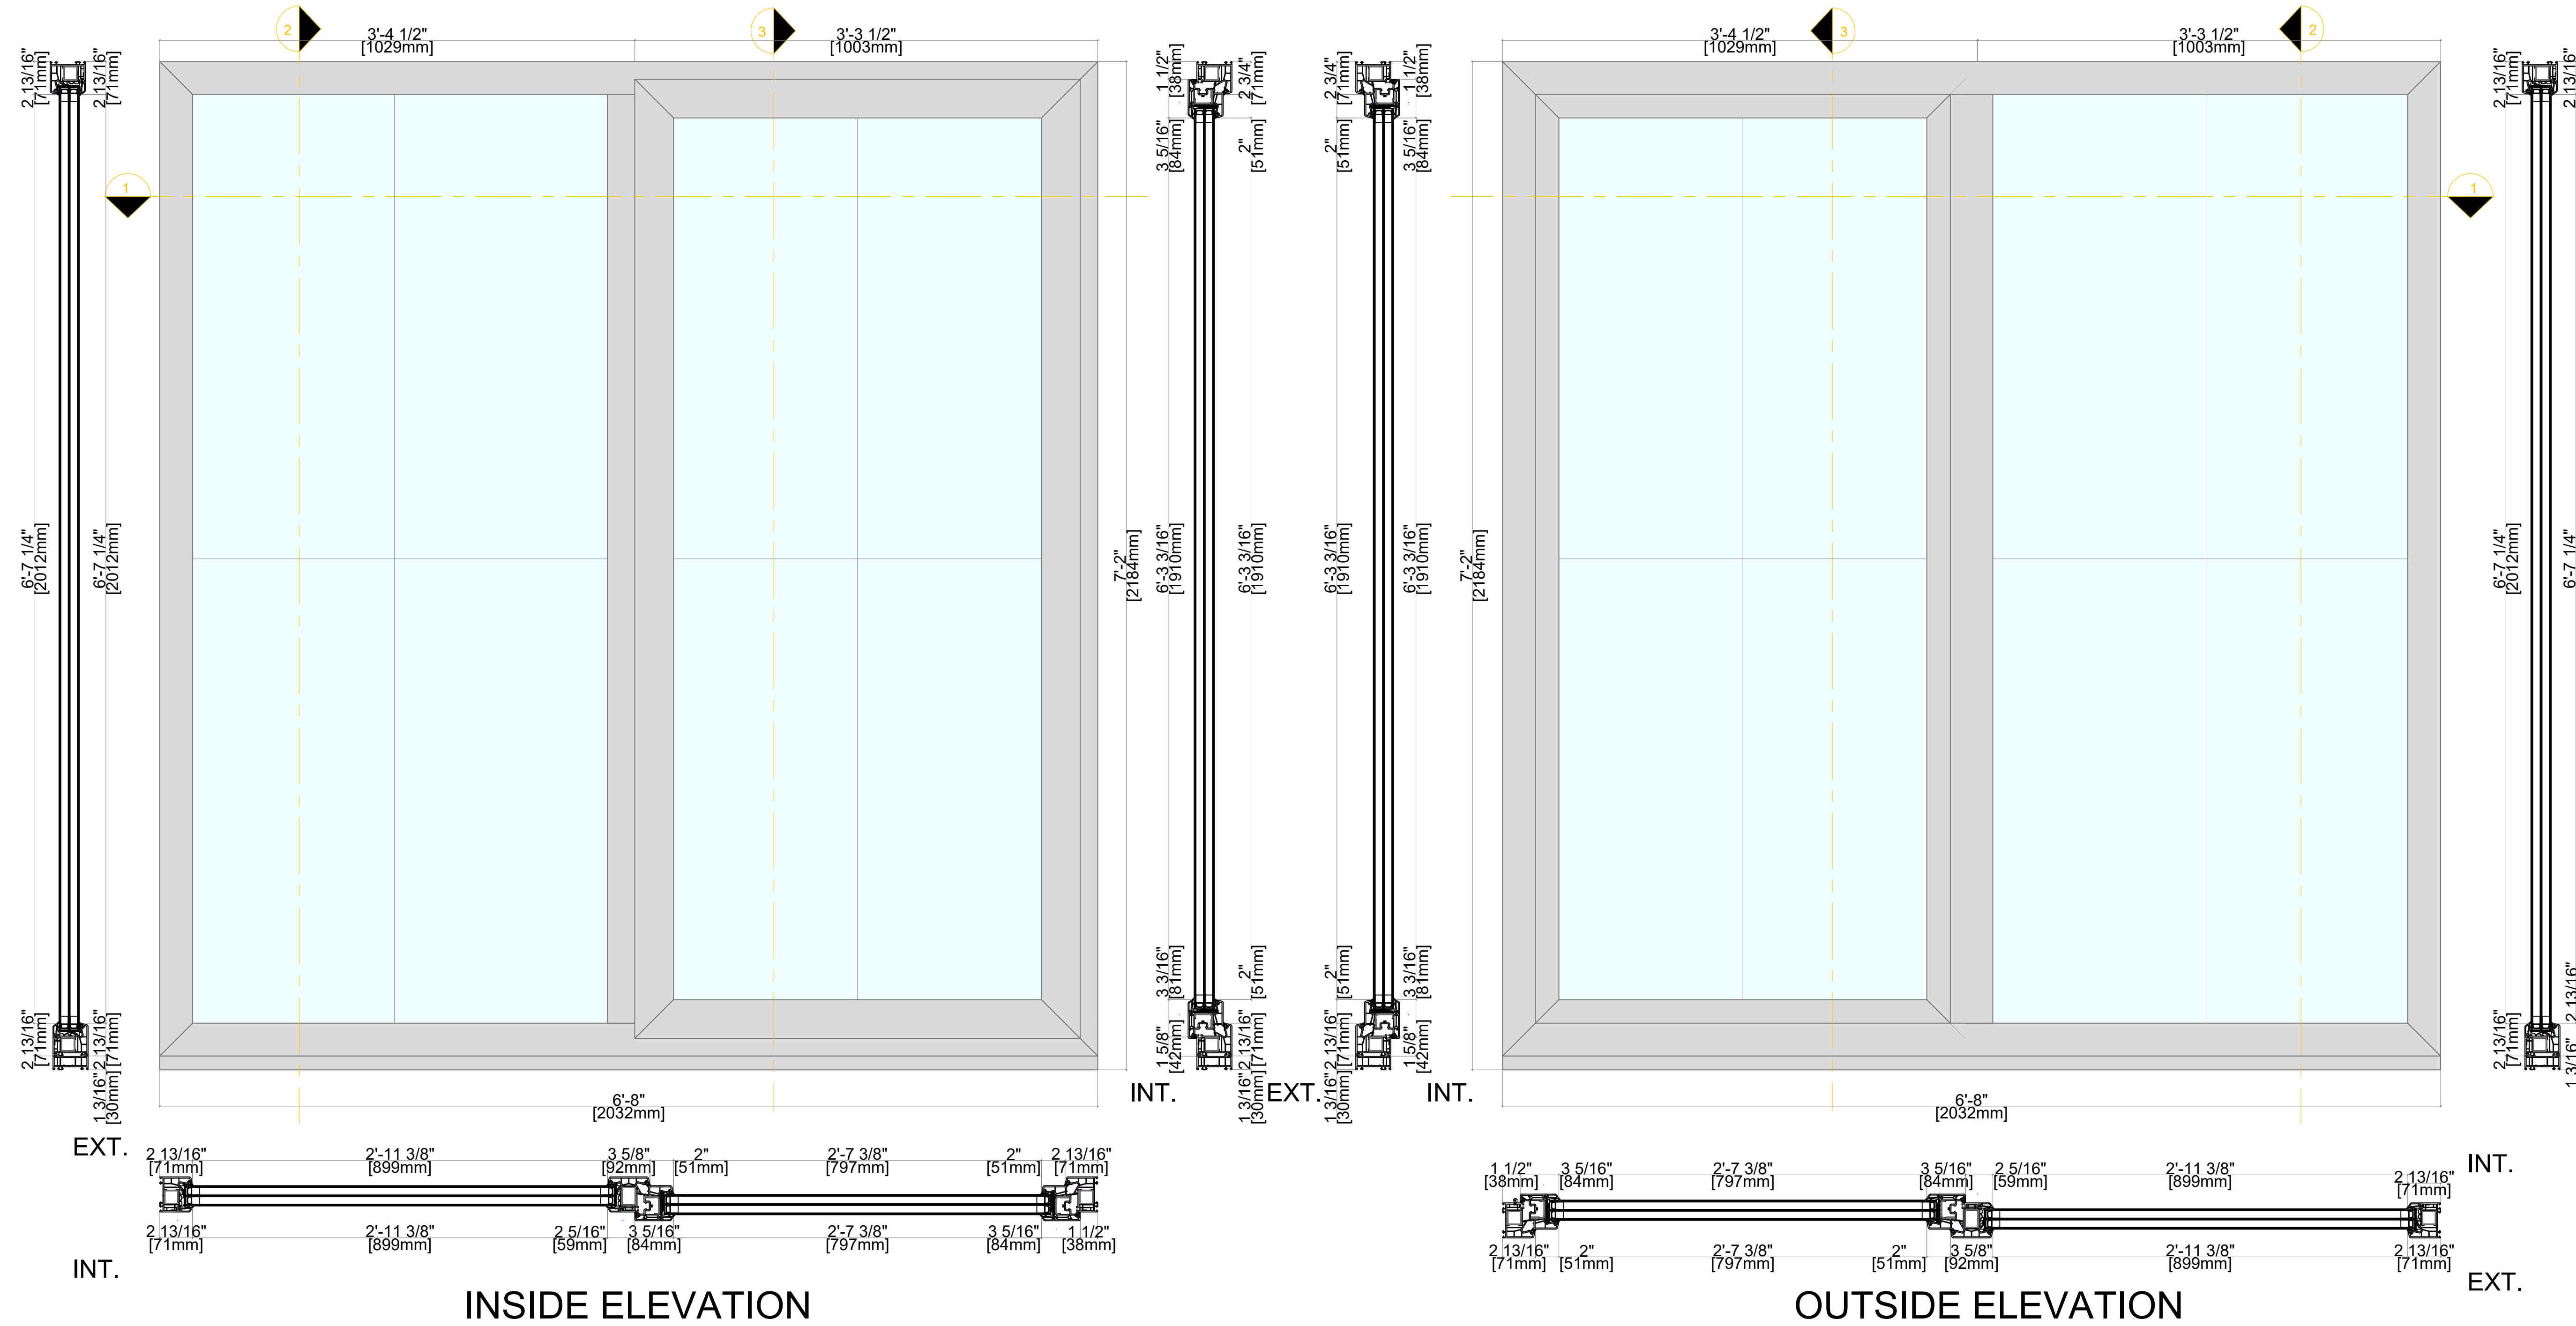

Softline 76mm PVC Product Guide

76mm Profile; Fixed in Frame & Fixed in Sash

A M B E R L I N E

HIGH PERFORMANCE WINDOWS AND DOORS

Elevation key: