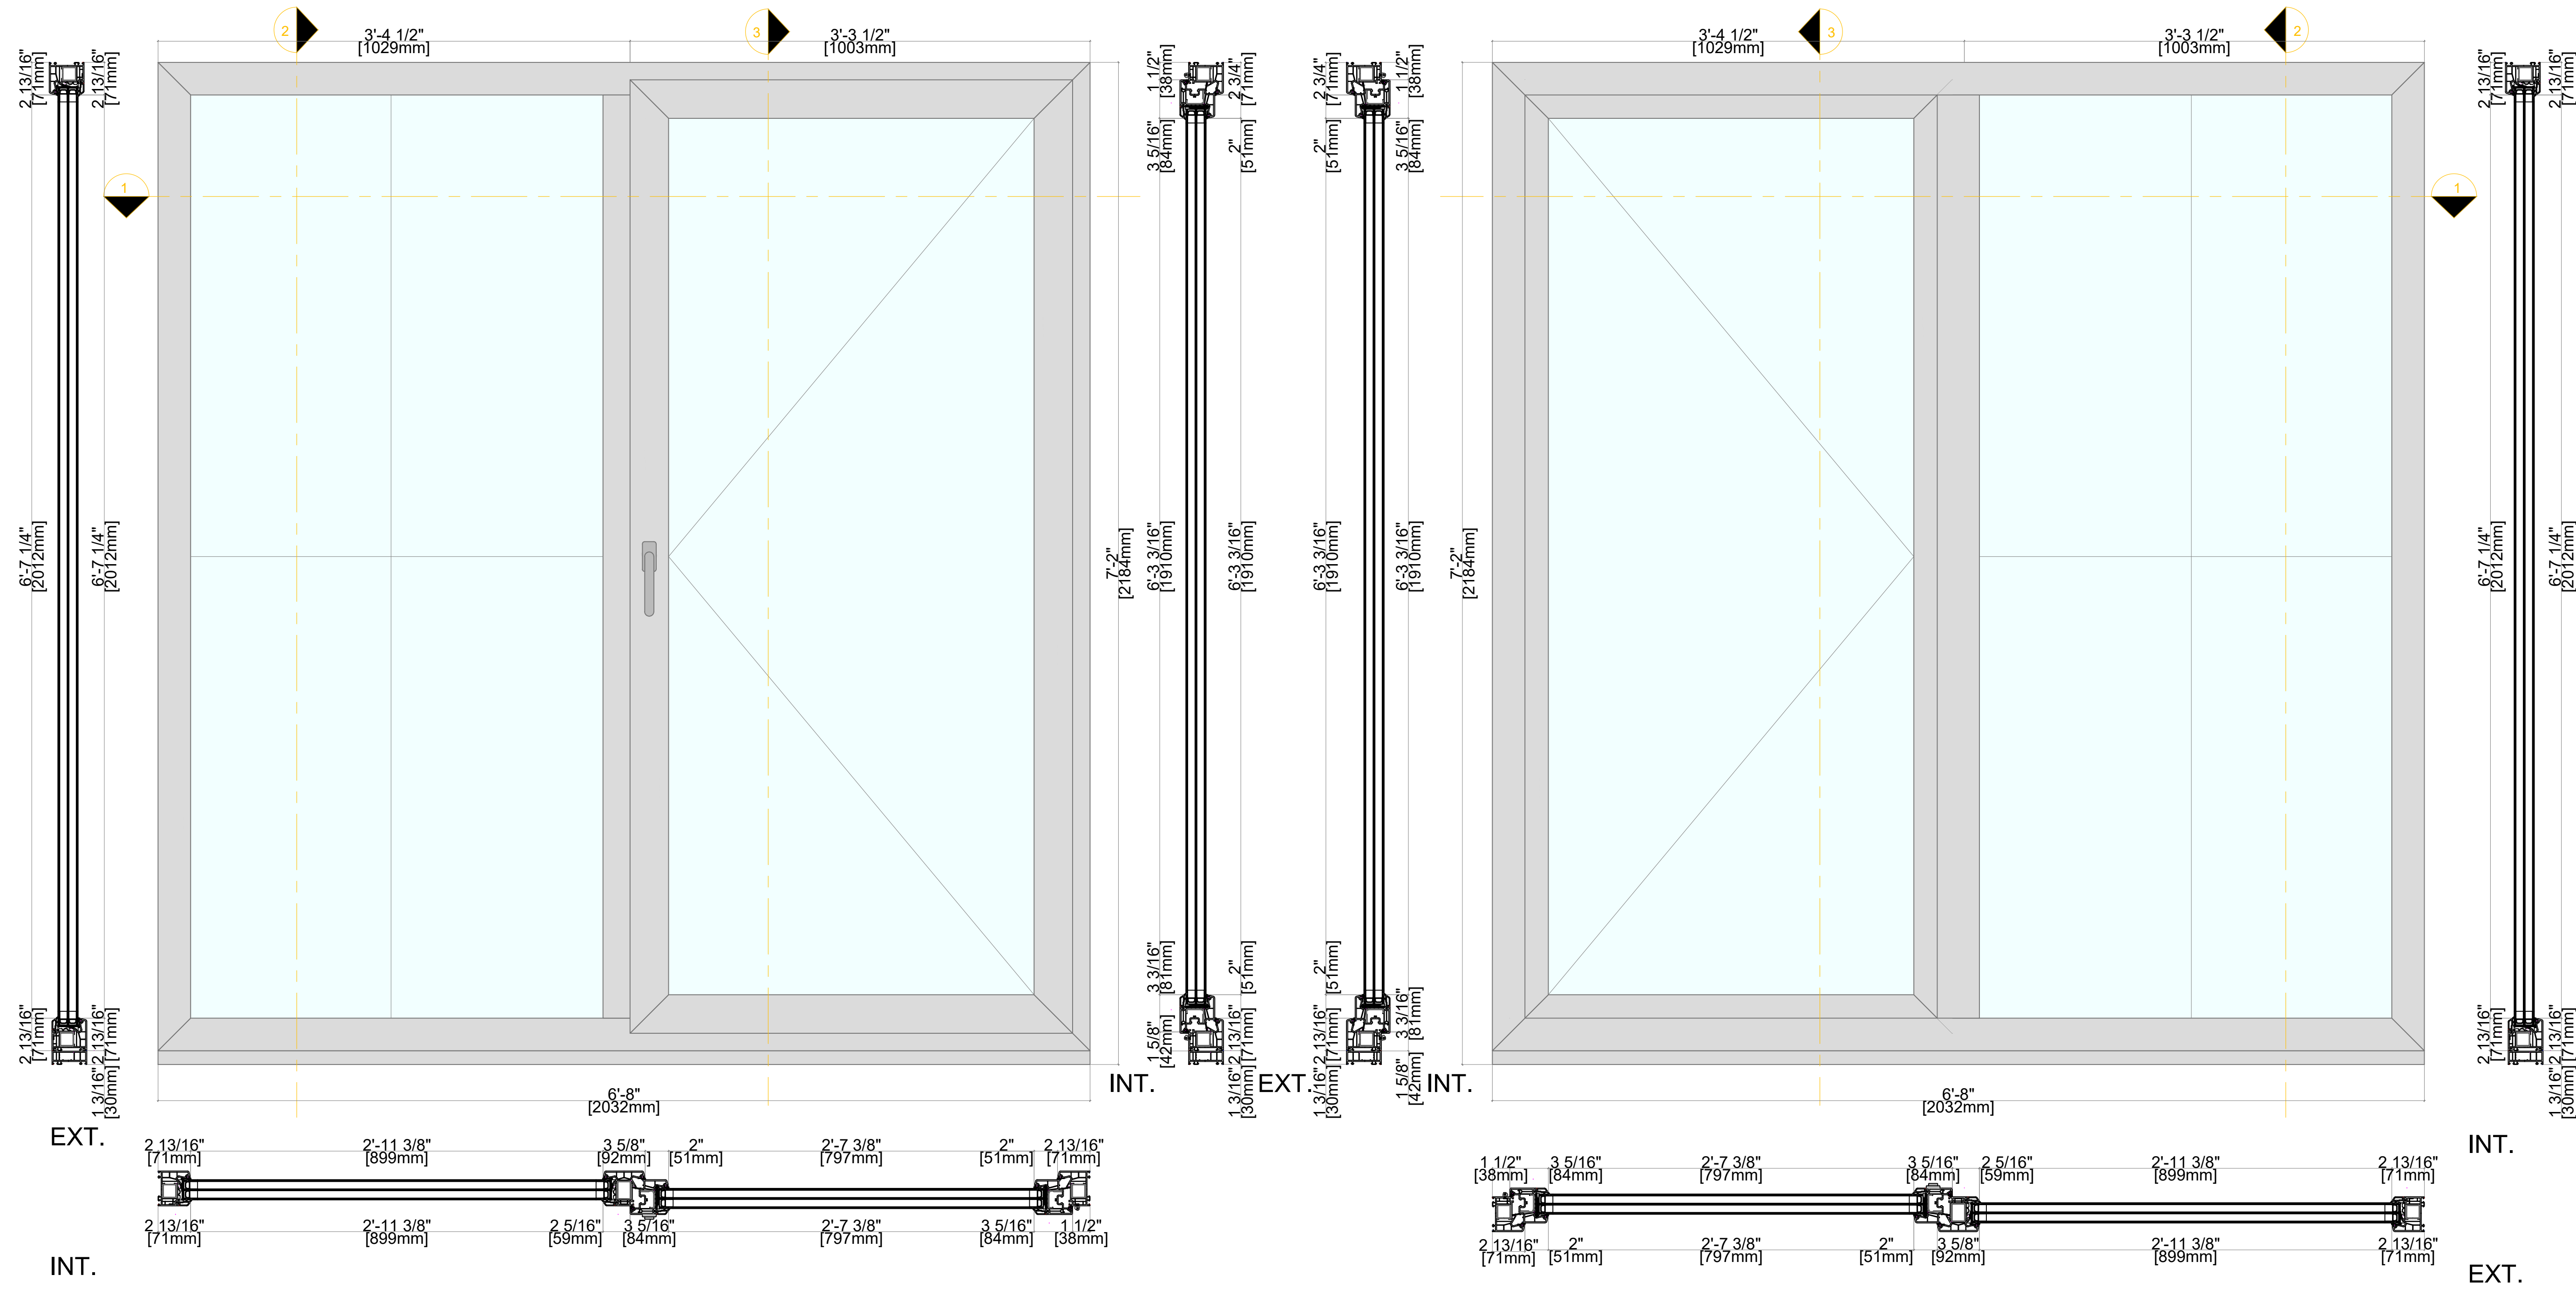

Note: Available in Double & Triple Glazed

Note: 30mm Sub Sill is Standard but Not Required

Softline 76mm PVC Product Guide

76mm Profile; Inswing Operable Swing Sash & Fixed In Frame

A M B E R L I N E

HIGH PERFORMANCE WINDOWS AND DOORS