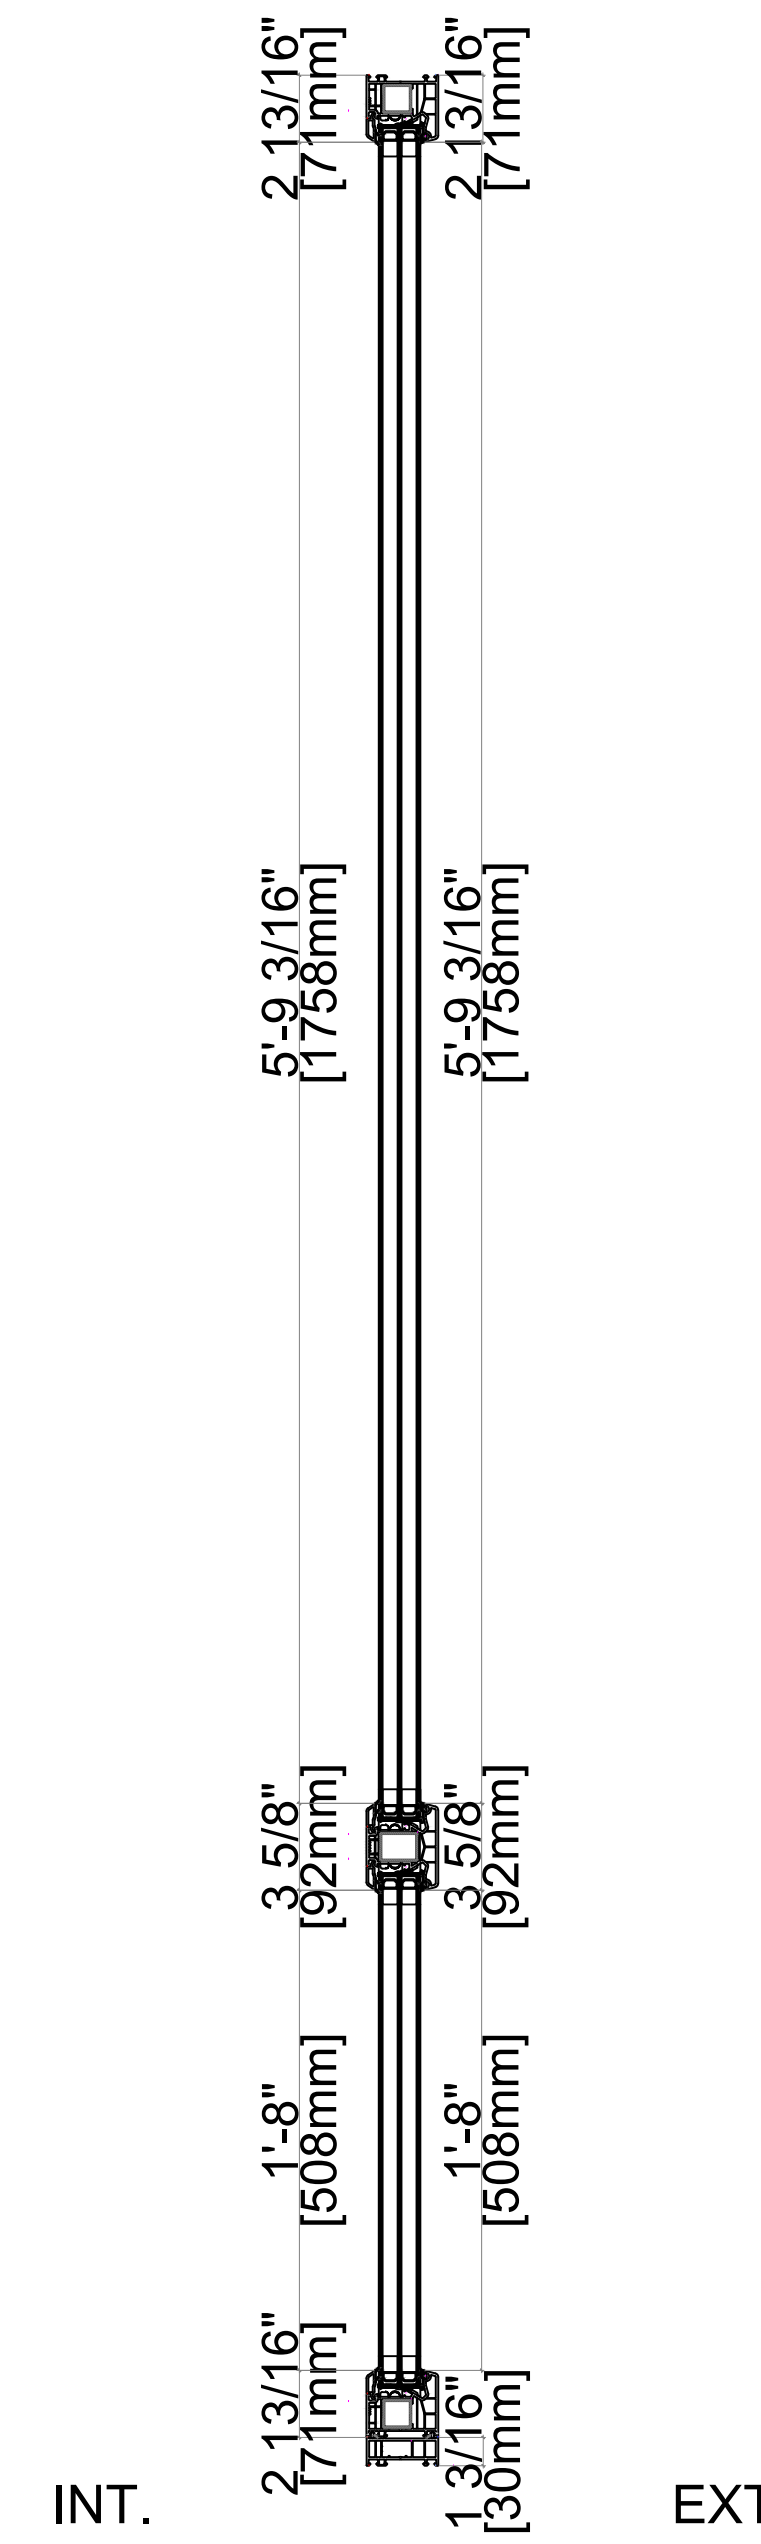

Softline 76mm PVC Product Guide

76mm Profile; Fixed Over Fixed In Frame

A M B E R L I N E

HIGH PERFORMANCE WINDOWS AND DOORS