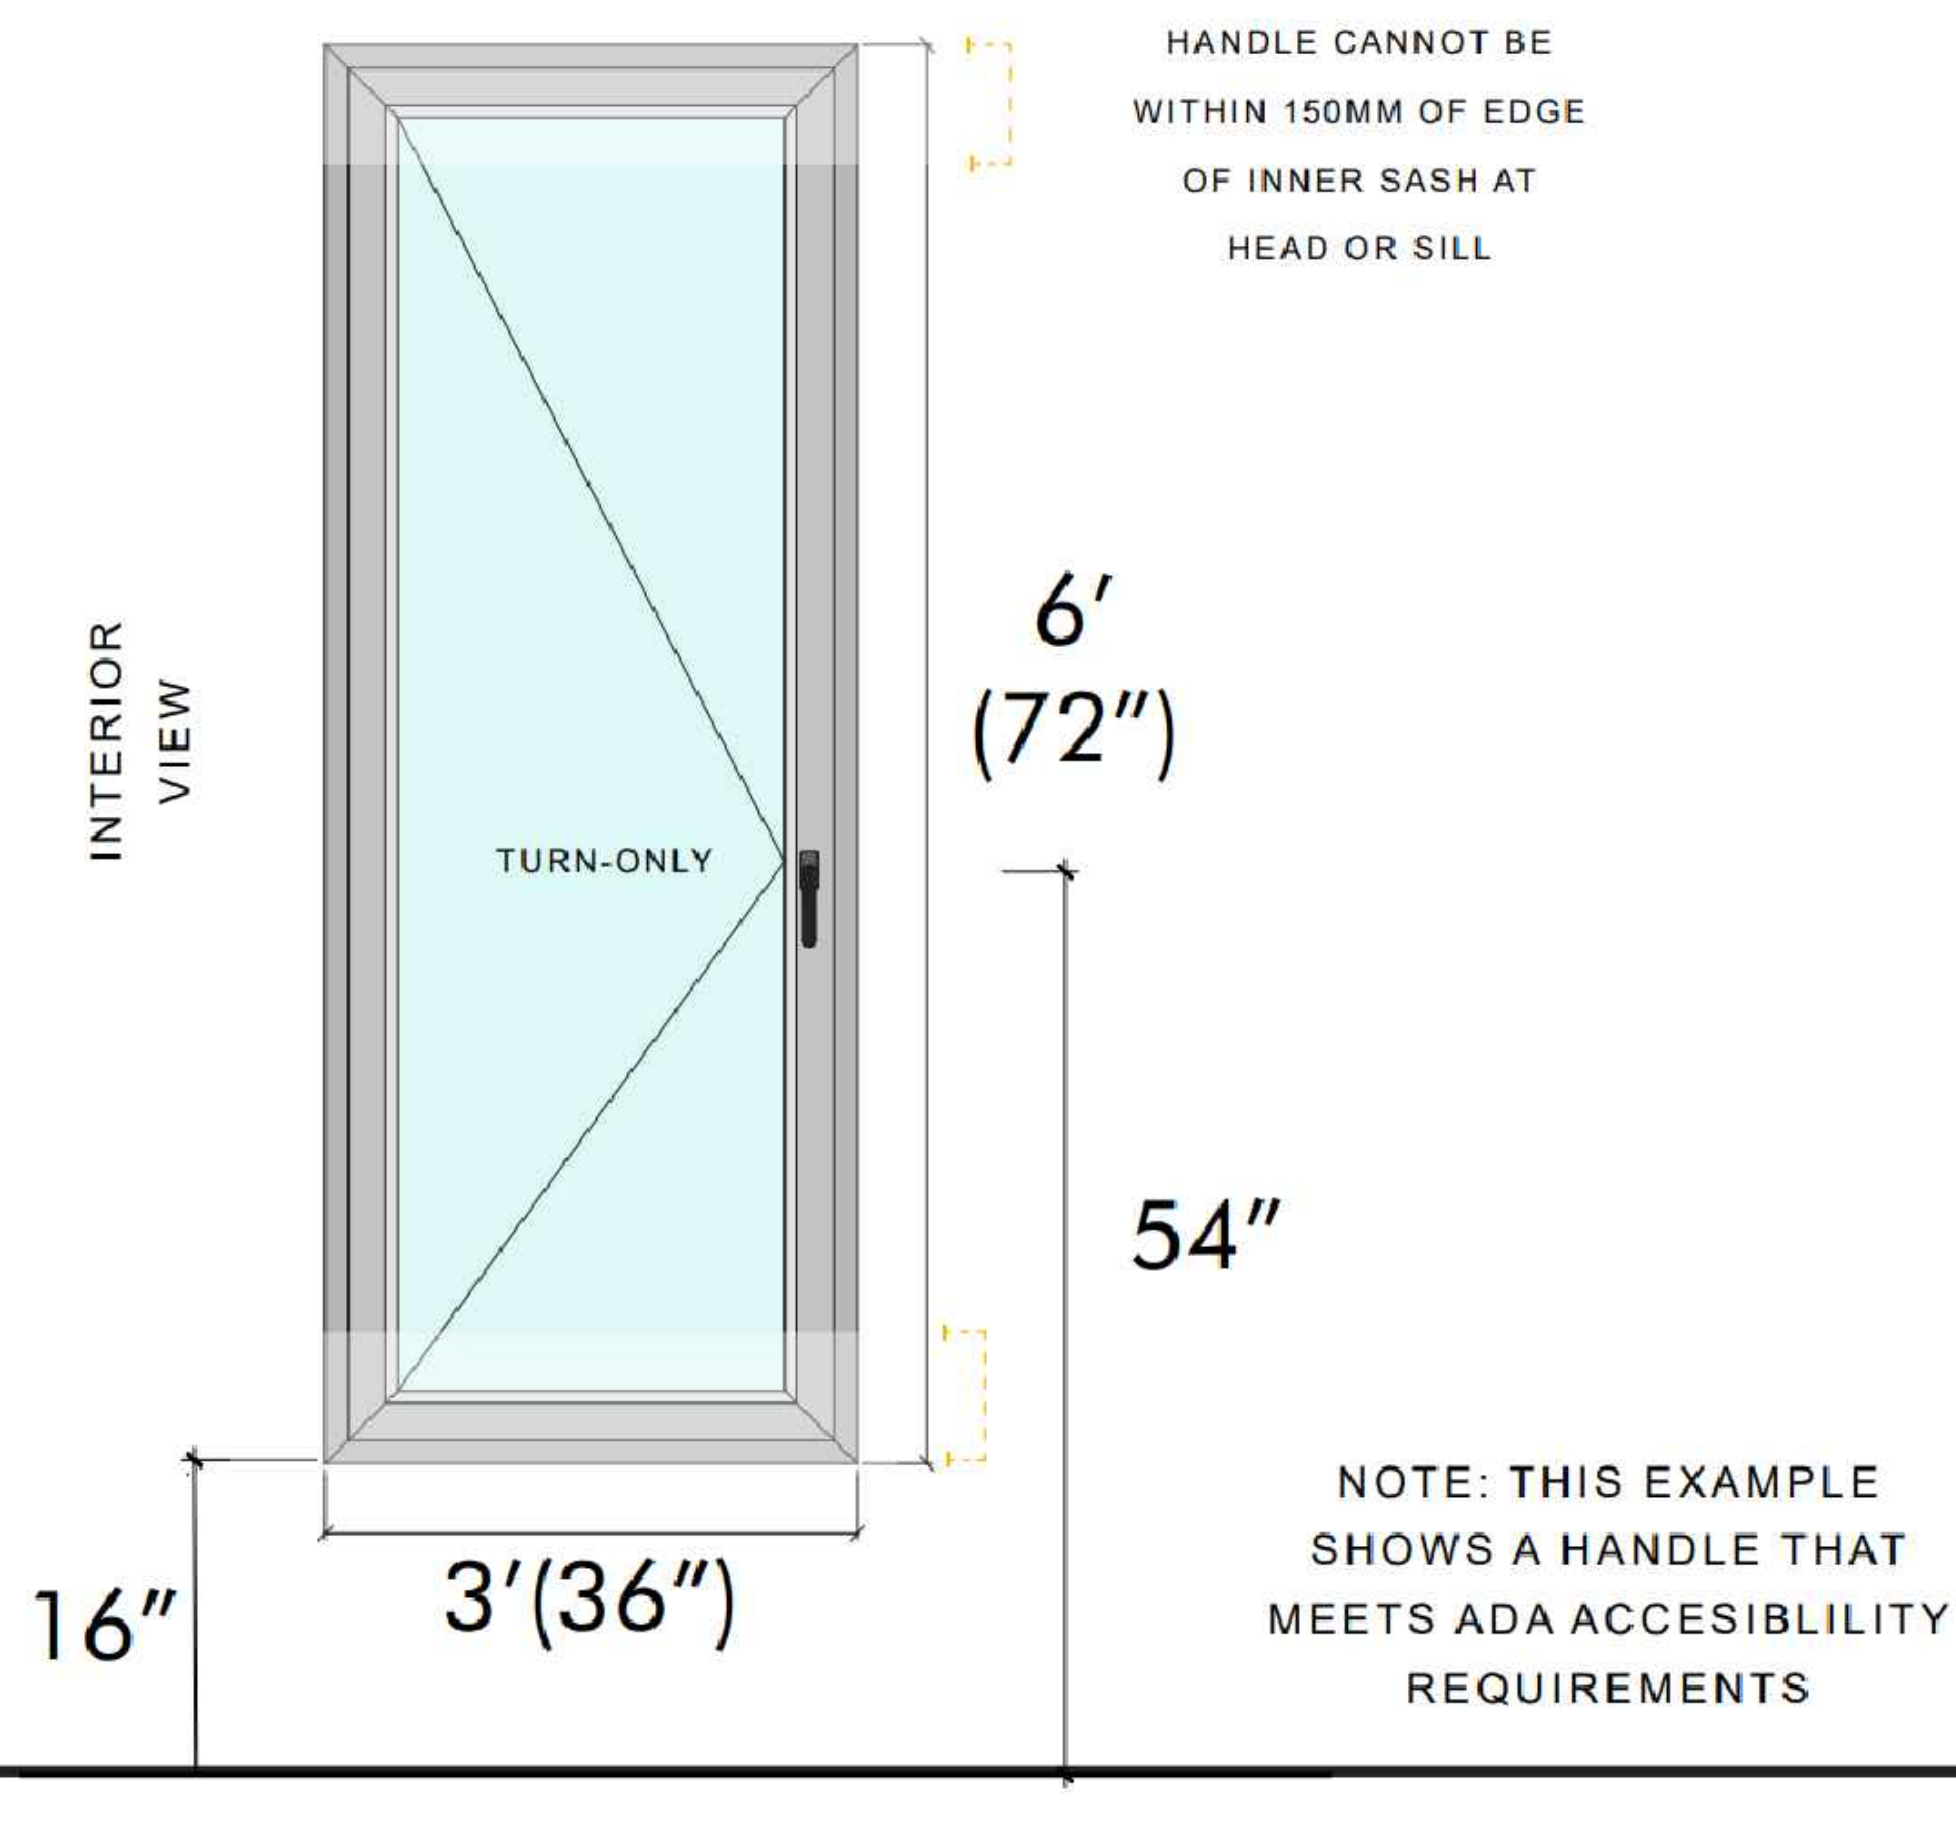

Elevation key: