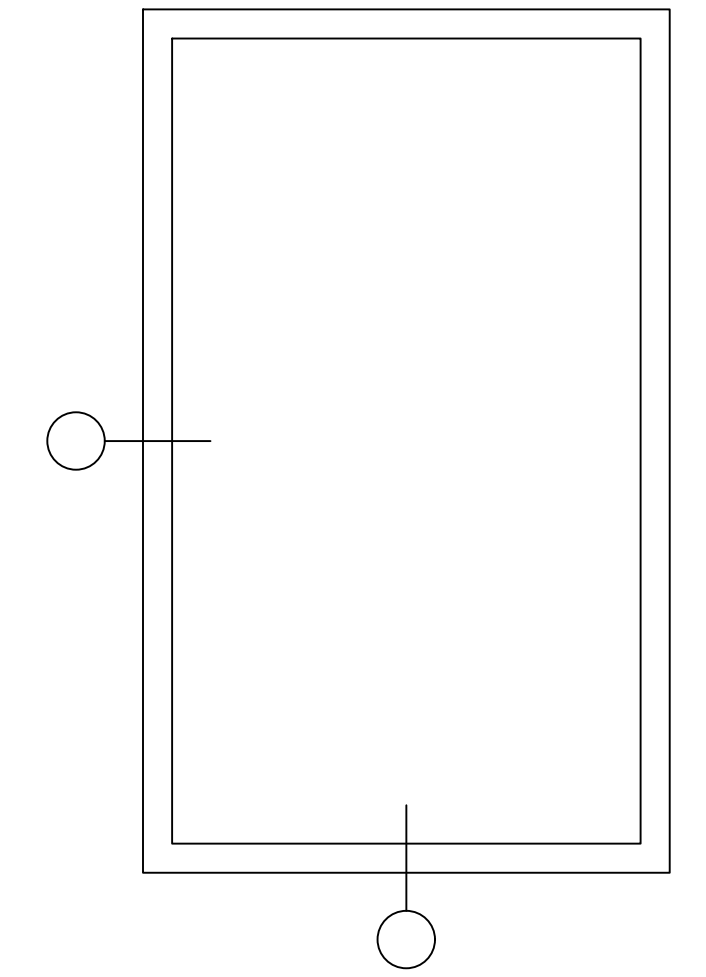

Note: Available in Double & Triple Glazed

Note: 30mm Sub Sill is Standard but Not Required

FIXED IN SASH SIDE BY SIDE
FRAME: 101350 FRAME 71mm
SASH: 103381 SASH 84mm
SUB SILL: 114053 SUB SILL 30mm
MULLION: 102350 MULLION 92mm