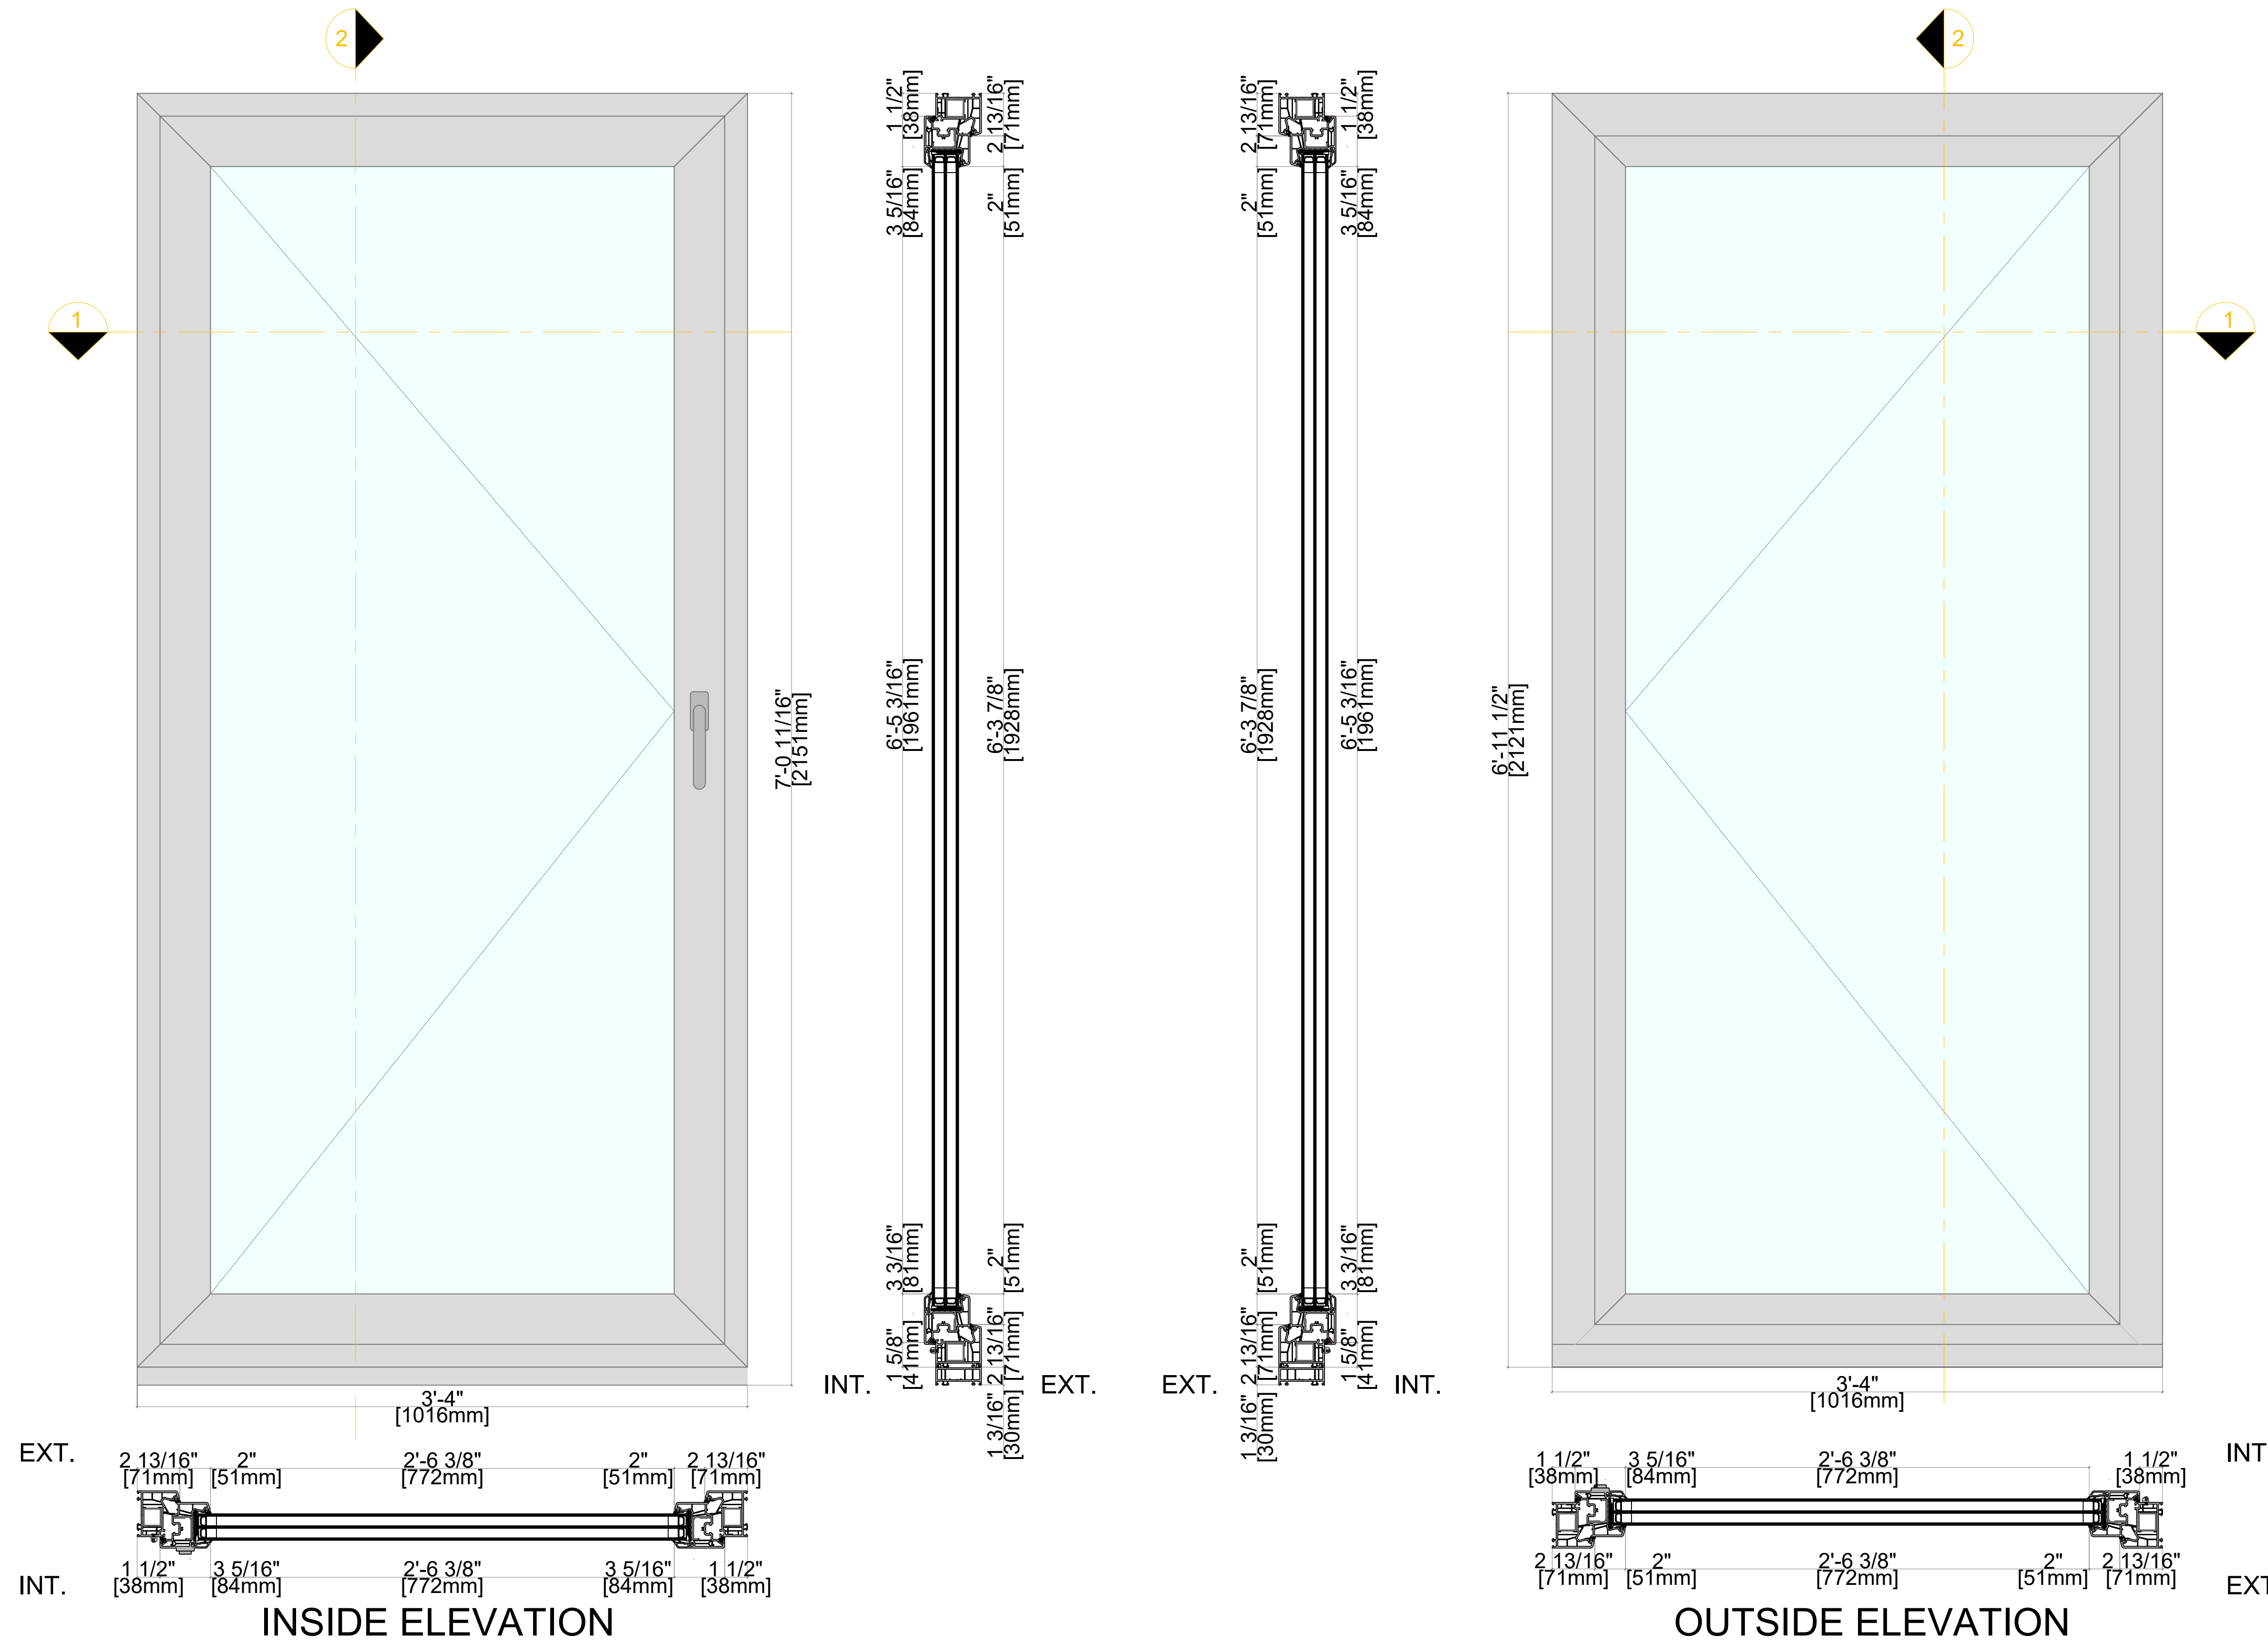

Softline 76mm PVC Product Guide

76mm Profile; Inswing Balcony Door With Single Sash

A M B E R L I N E

HIGH PERFORMANCE WINDOWS AND DOORS