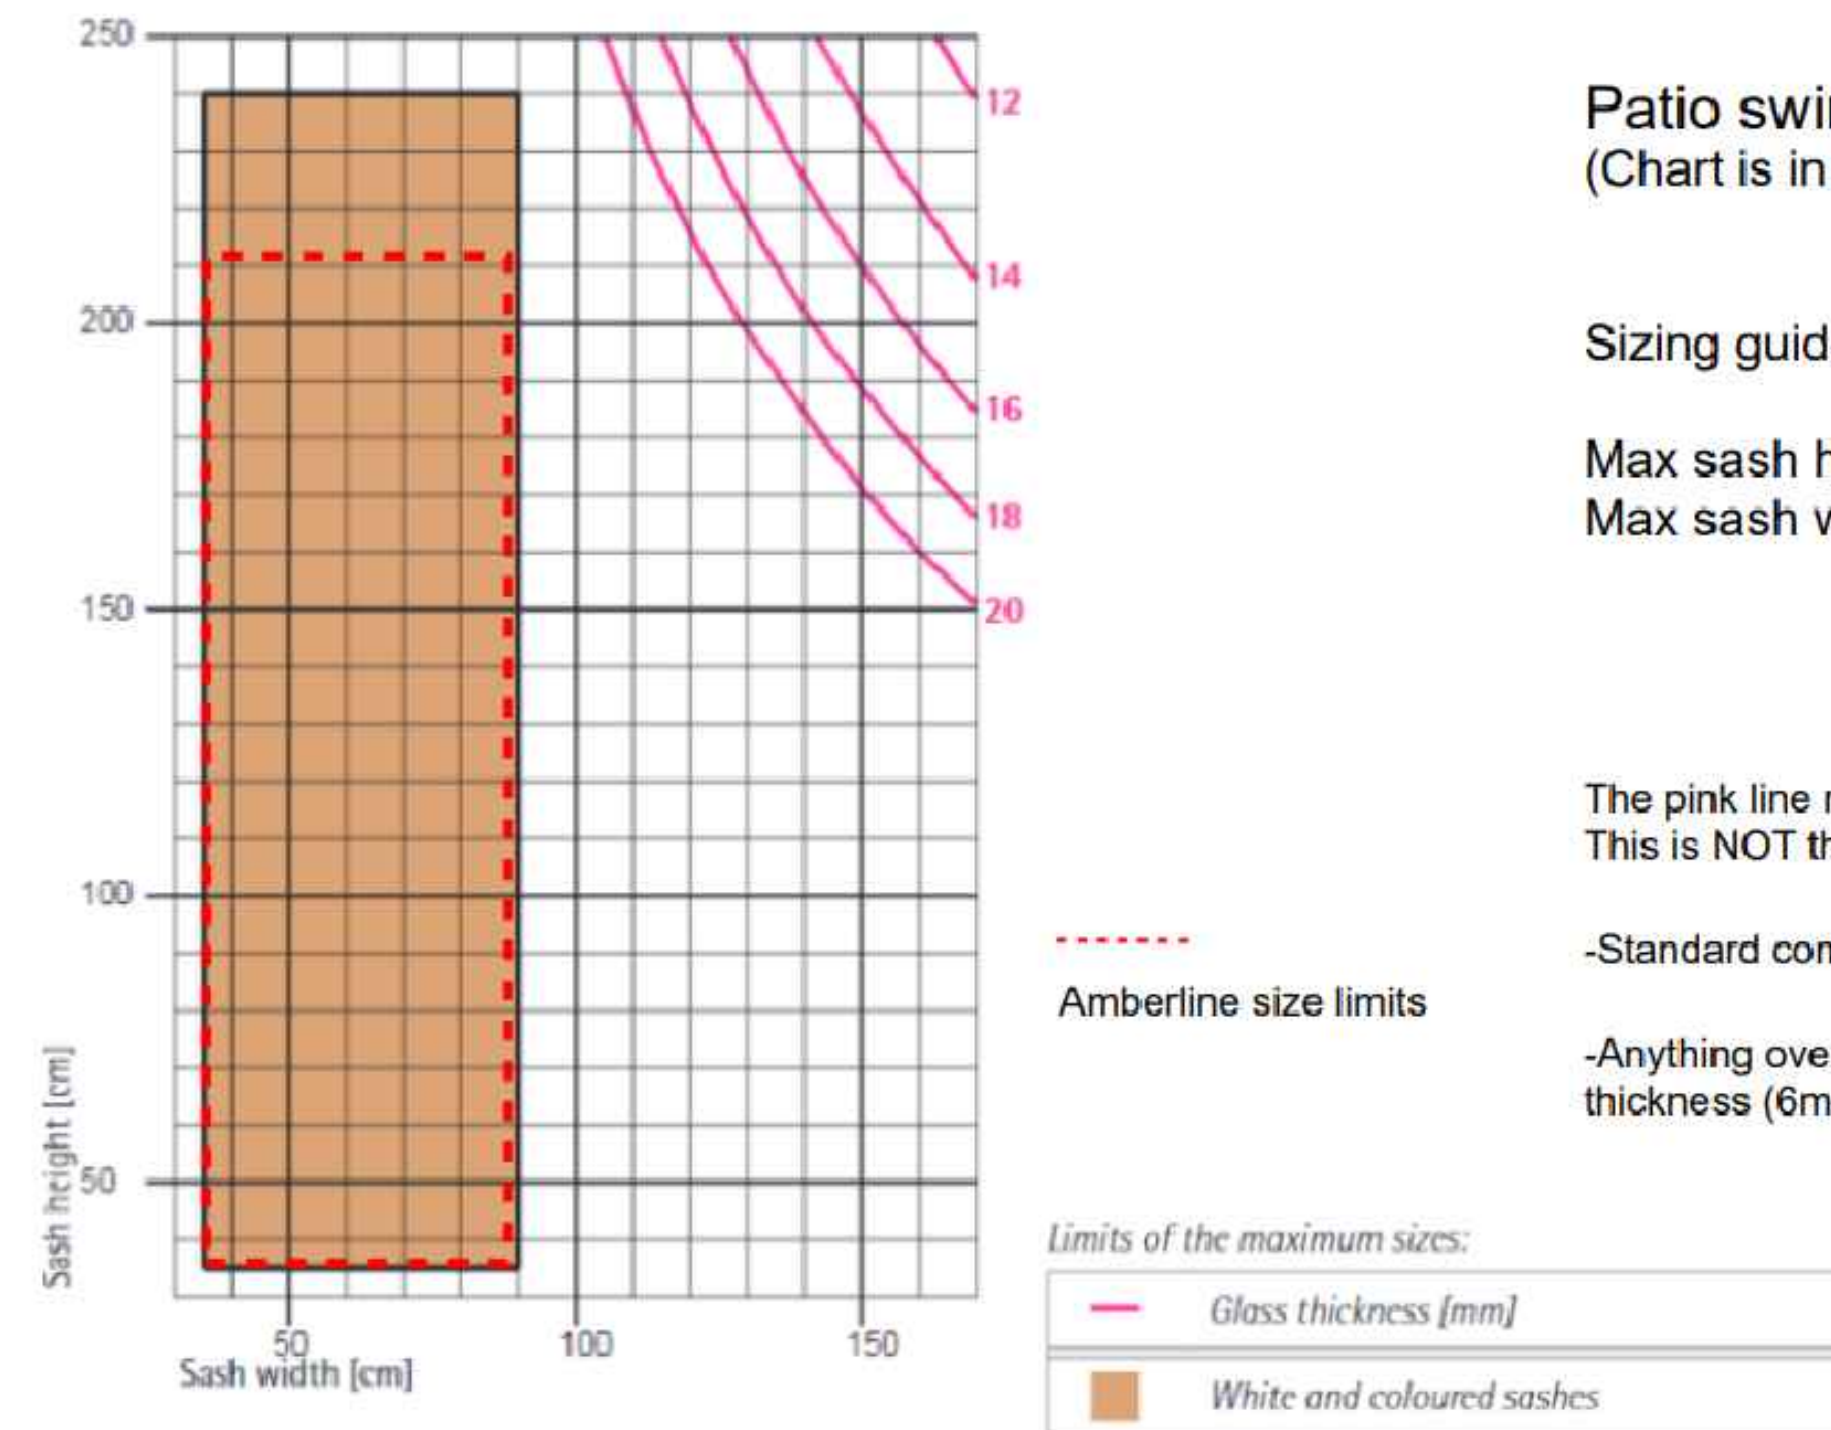

PVC windows and doors *Minimum/Maximum information.*

Patio swing door window maximum sizes (Chart is in cm, divide by 2.54 to get inches.)

Sizing guide: sash size

Max sash height: 84" (213cm) frame size 87"
Max sash width: 35" (90cm) frame size 38"

The pink line represents the total glass combined thickness in an IGU. This is NOT the total IGU thickness

-Standard combined thickness is 12mm (4mmX3).

-Anything over 7' (84"/213cm) commonly will be sized up to 18mm thickness (6mmx3)

Limits of the maximum sizes: