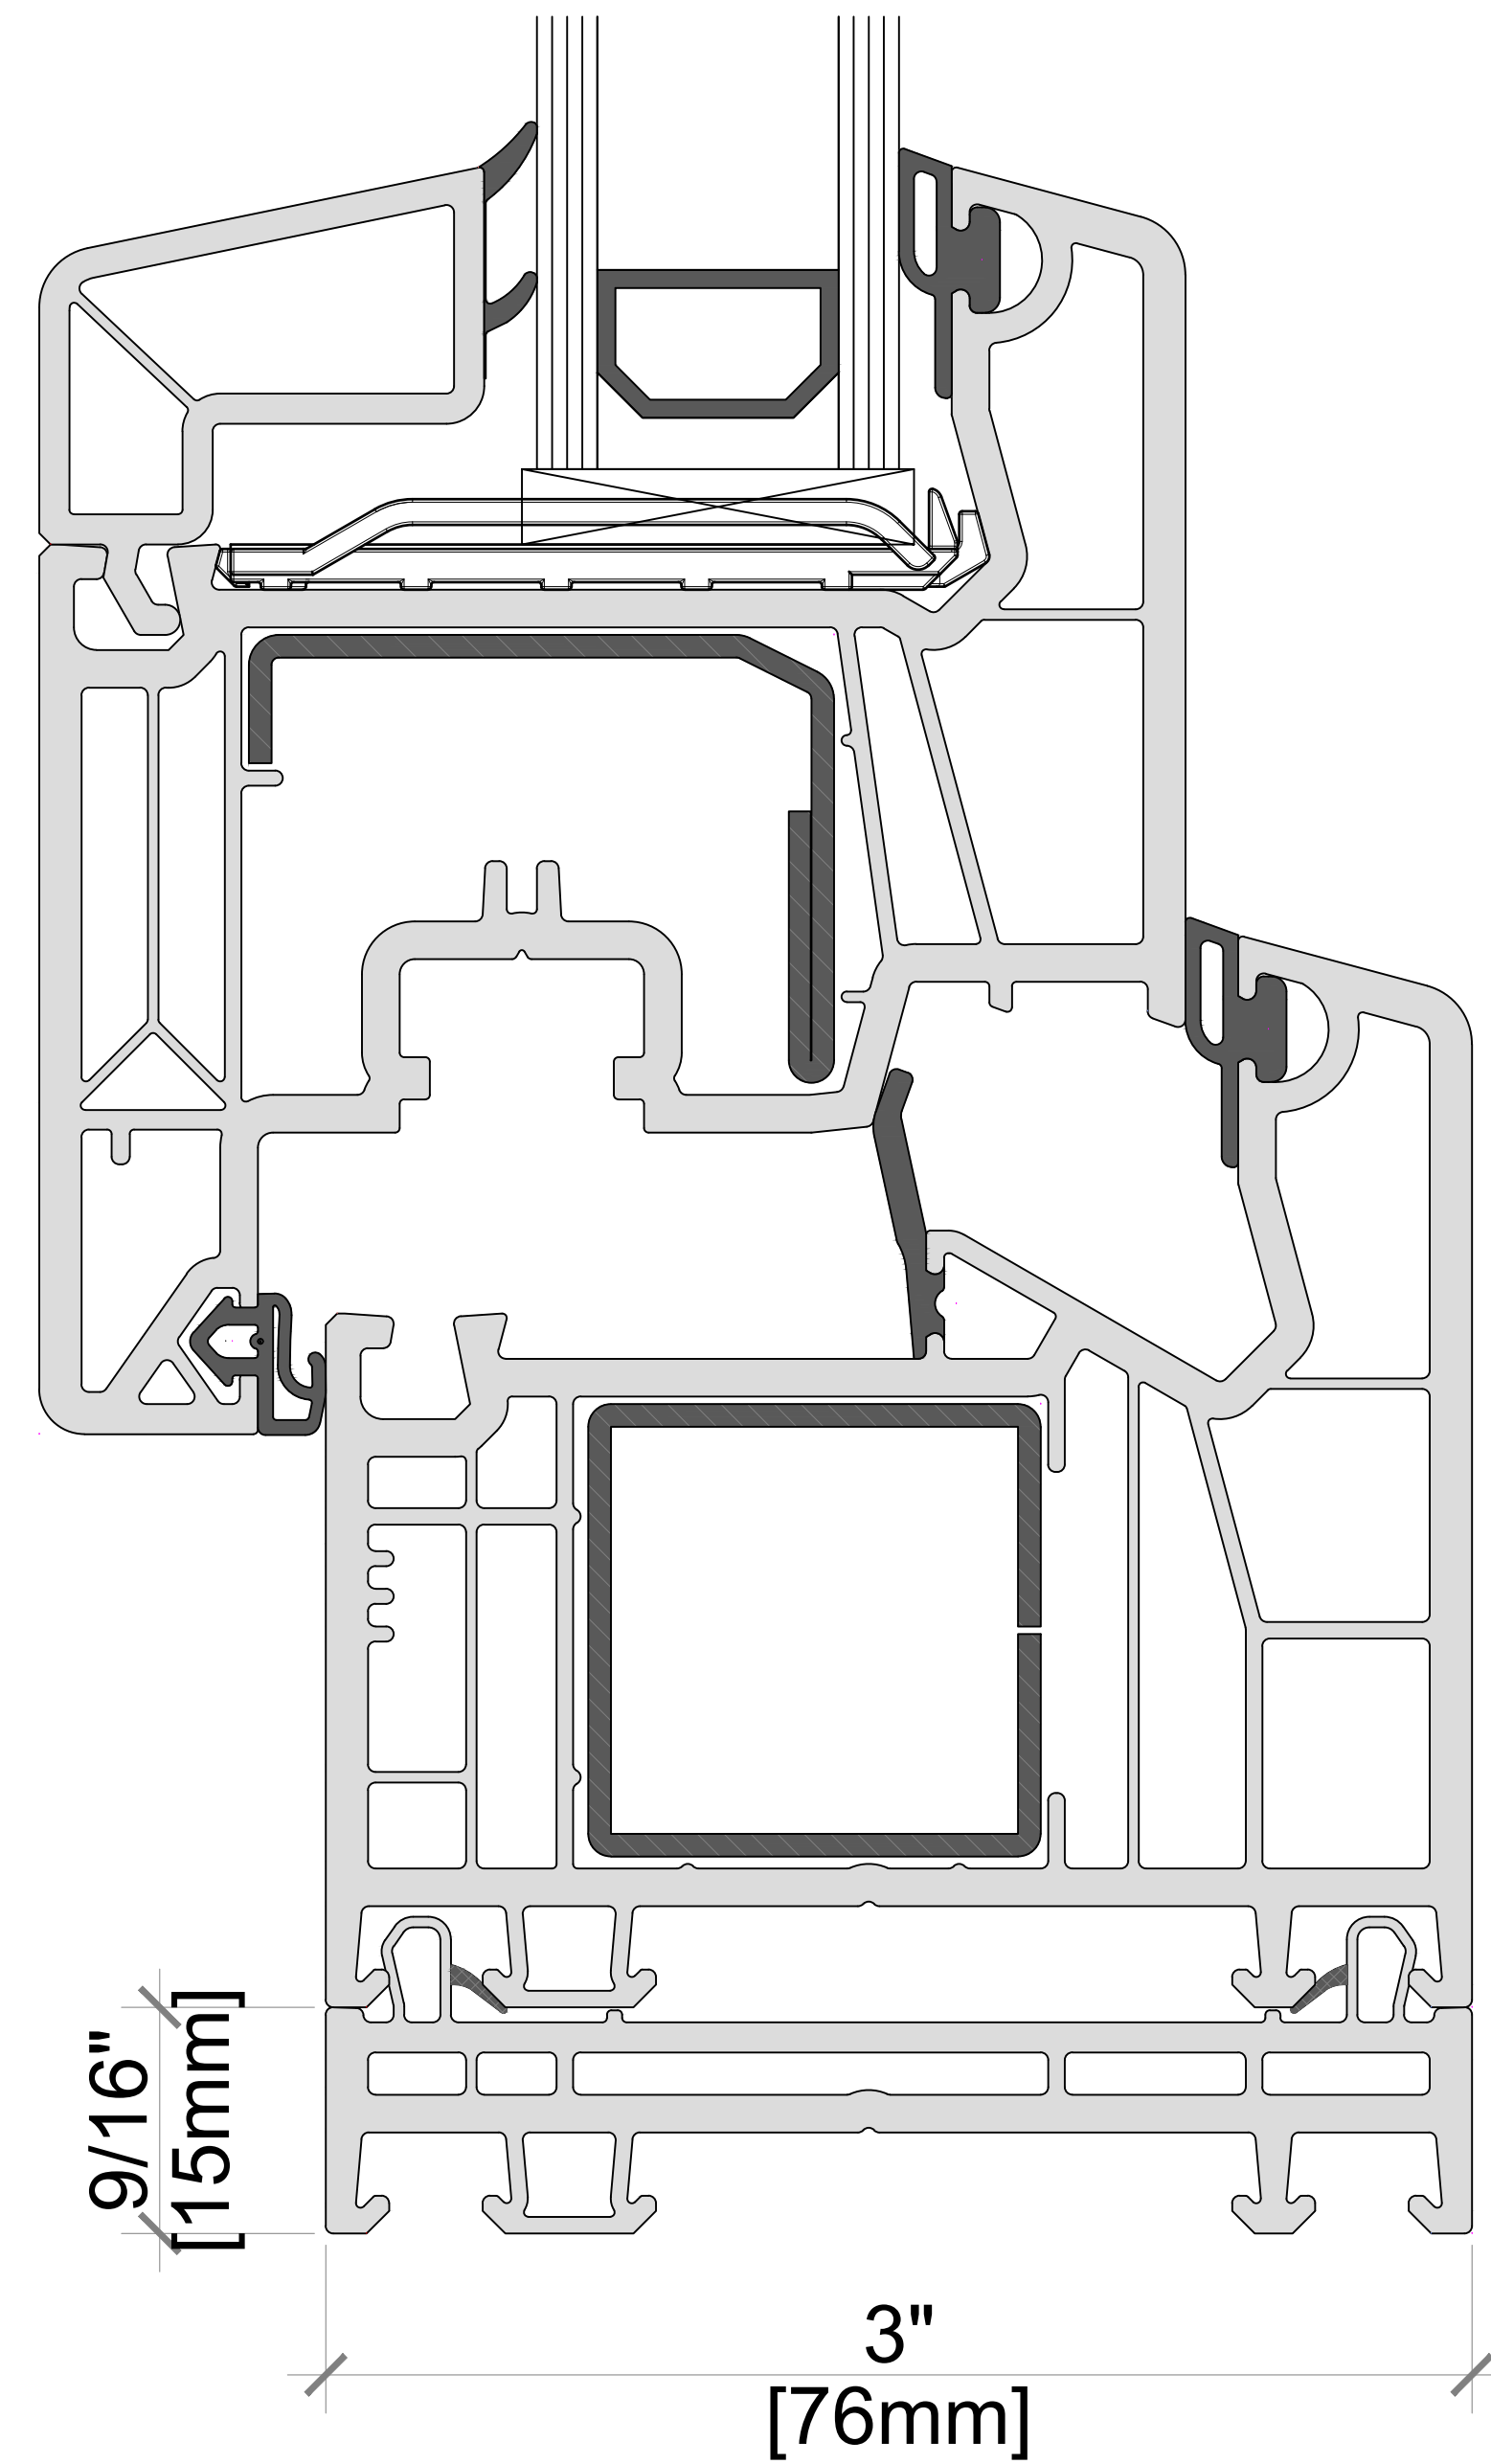

74mm SASH - OPTIONAL SASH:
103380 SASH 74mm

Elevation key:

Note: Available in Double & Triple Glazed

Note: 30mm Sub Sill is Standard but Not Required

Softline 76mm PVC Product Guide

Sub Sill Options

A M B E R L I N E
HIGH PERFORMANCE WINDOWS AND DOORS