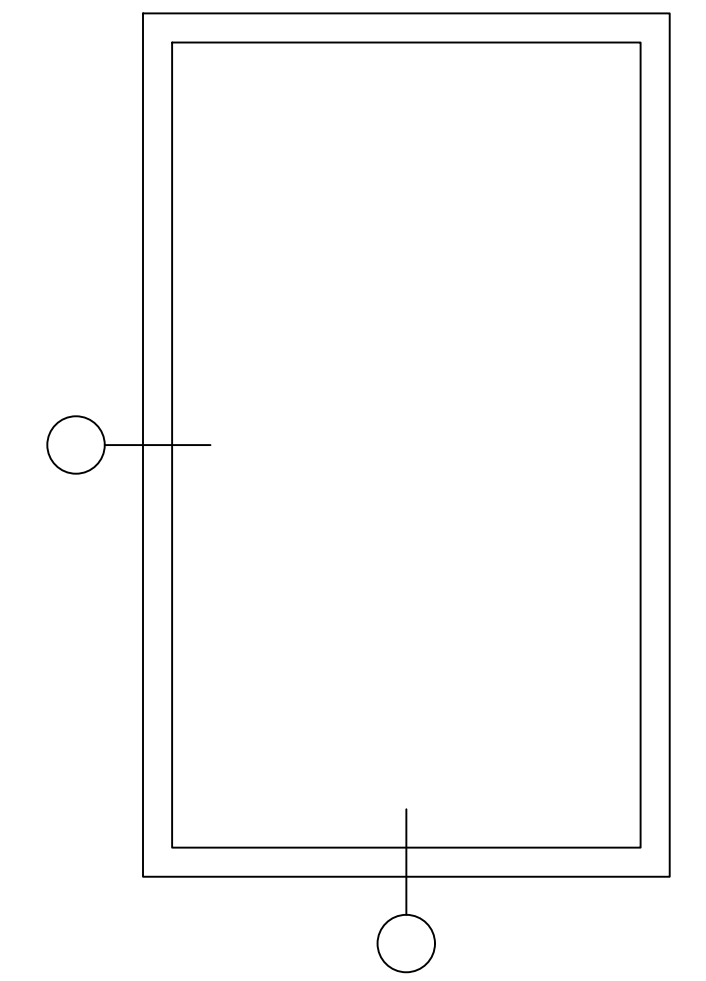

OPERABLE SLIDING WINDOW WITH FIXED IN FRAME SIDE LIGHT

FRAME: 101350 FRAME 71mm

SASH: 103381 SASH 84mm

SUB SILL: 114053 SUB SILL 30mm

MULLION: 102350 MULLION 92mm

Note: Available in Double & Triple Glazed

Note: 30mm Sub Sill is Standard but Not Required