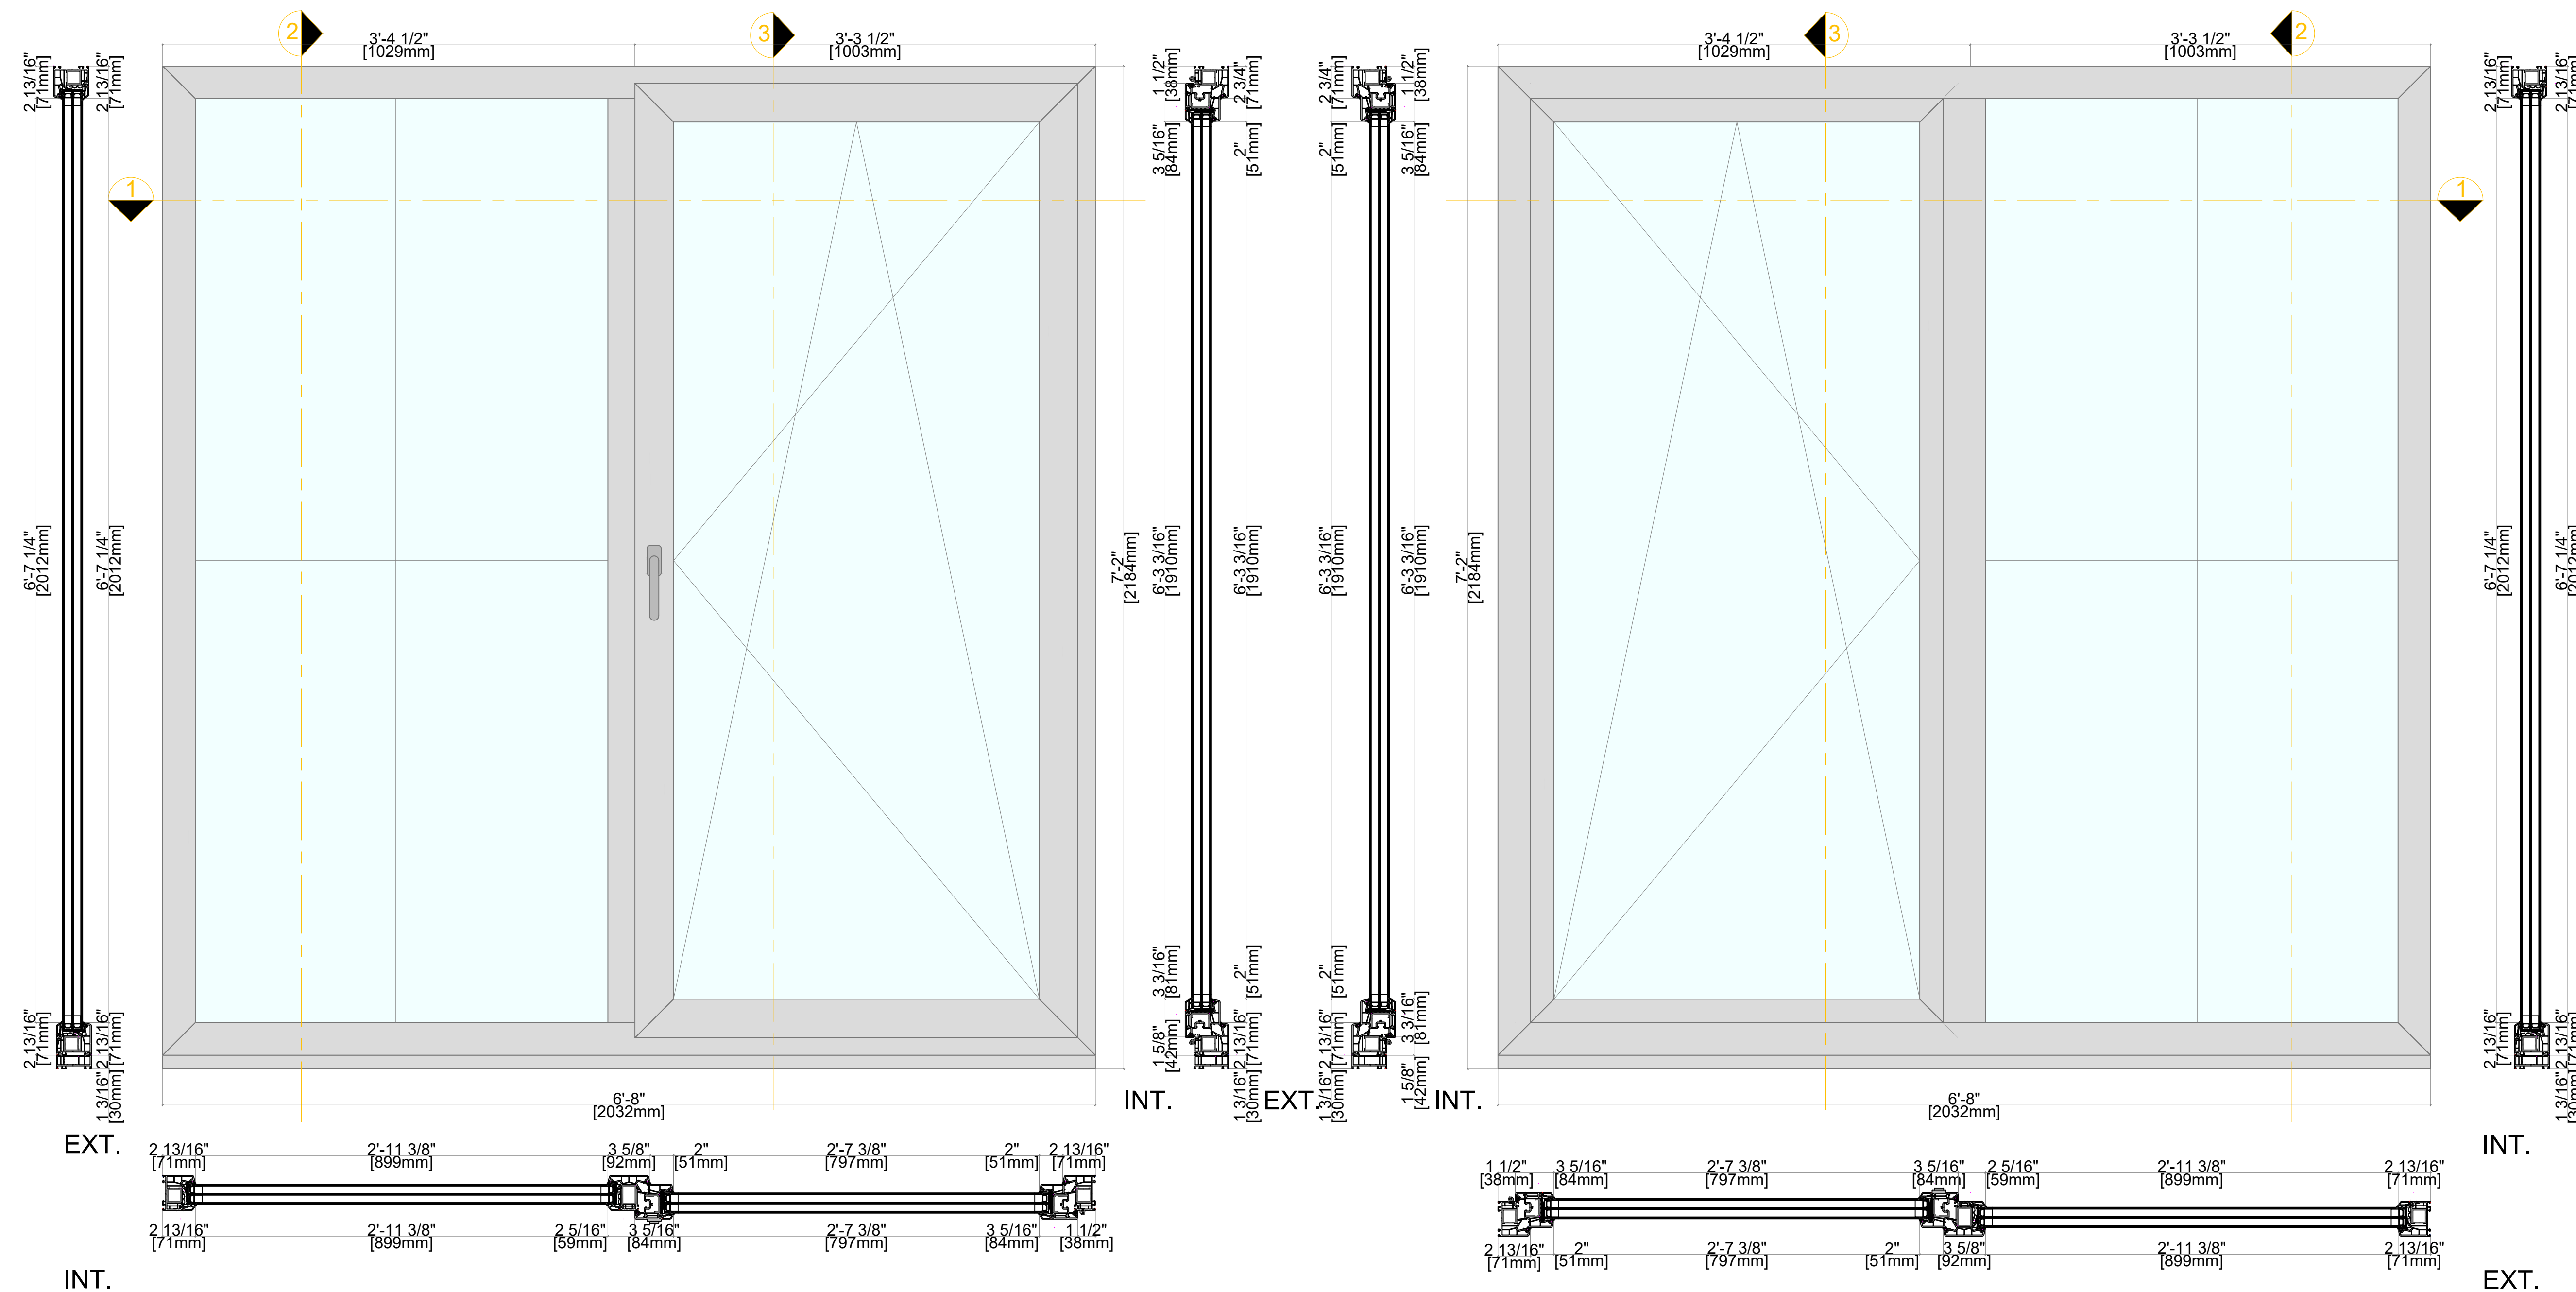

Softline 76mm PVC Product Guide

76mm Profile; Inswing Operable Tilt & Turn Balcony Door With Fixed In Frame Side Light

A M B E R L I N E

HIGH PERFORMANCE WINDOWS AND DOORS

INSIDE ELEVATION

OUTSIDE ELEVATION