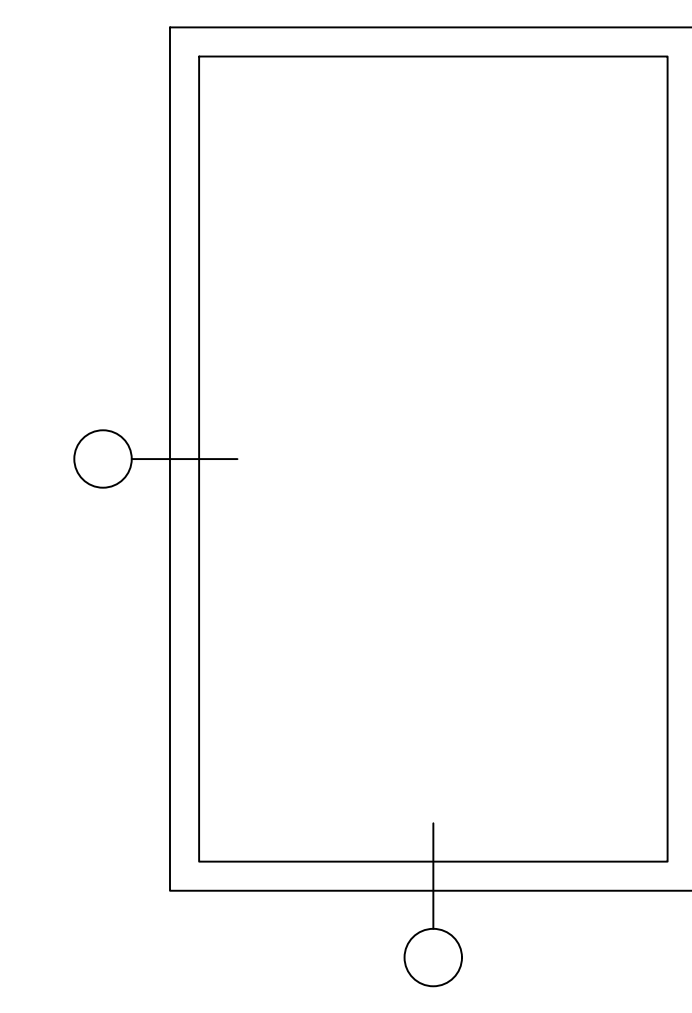

INSWING DOUBLE TILT & TURN OPERABLE SASH

FRAME: 101350 FRAME 71mm

SASH: 103381 SASH 84mm

SUB SILL: 114053 SUB SILL 30mm

MULLION: 102350 MULLION 92mm

Note: Available in Double & Triple Glazed

Note: 30mm Sub Sill is Standard but Not Required