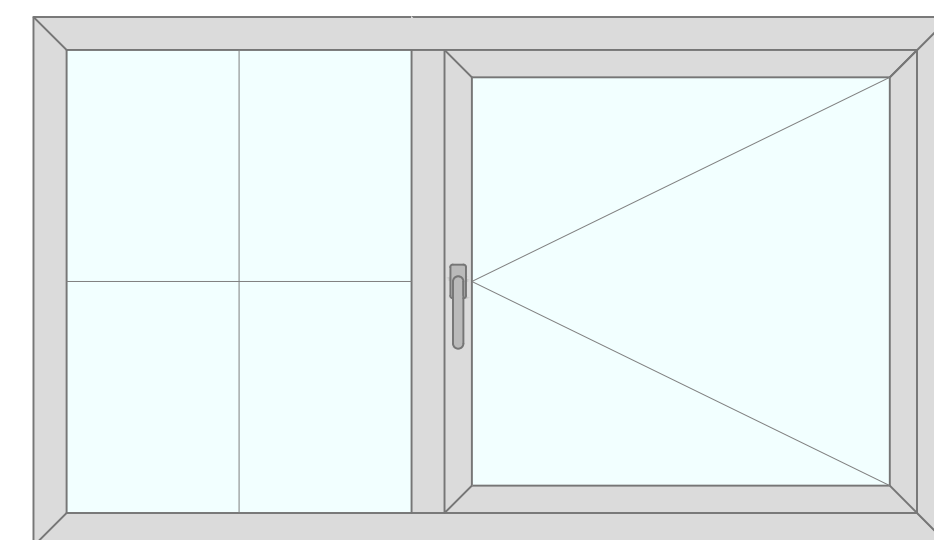

TILT & TURN WINDOW
WITH SPANDREL

TILT & TURN WINDOW
WITH FIXED FANLIGHT

TILT & TURN WINDOW
WITH TILTING FANLIGHT

FIXED AND OPERABLE
TILT ONLY WINDOW

FIXED AND OPERABLE
TILT & TURN WINDOW

OPERABLE TILT & TURN
AND TILT ONLY WINDOW

Window Profile Anatomy

A M B E R L I N E
HIGH PERFORMANCE WINDOWS AND DOORS

FRAME:
ACTS AS STATIONARY FRAMEWORK AND
HOLDS THE WINDOW INTO THE WALL OF
THE BUILDING

SASH:
HOLDS THE PANES OF GLASS AND
ALLOWS THE WINDOW TO OPERATE AND
HOLD OPEN WINDOWS