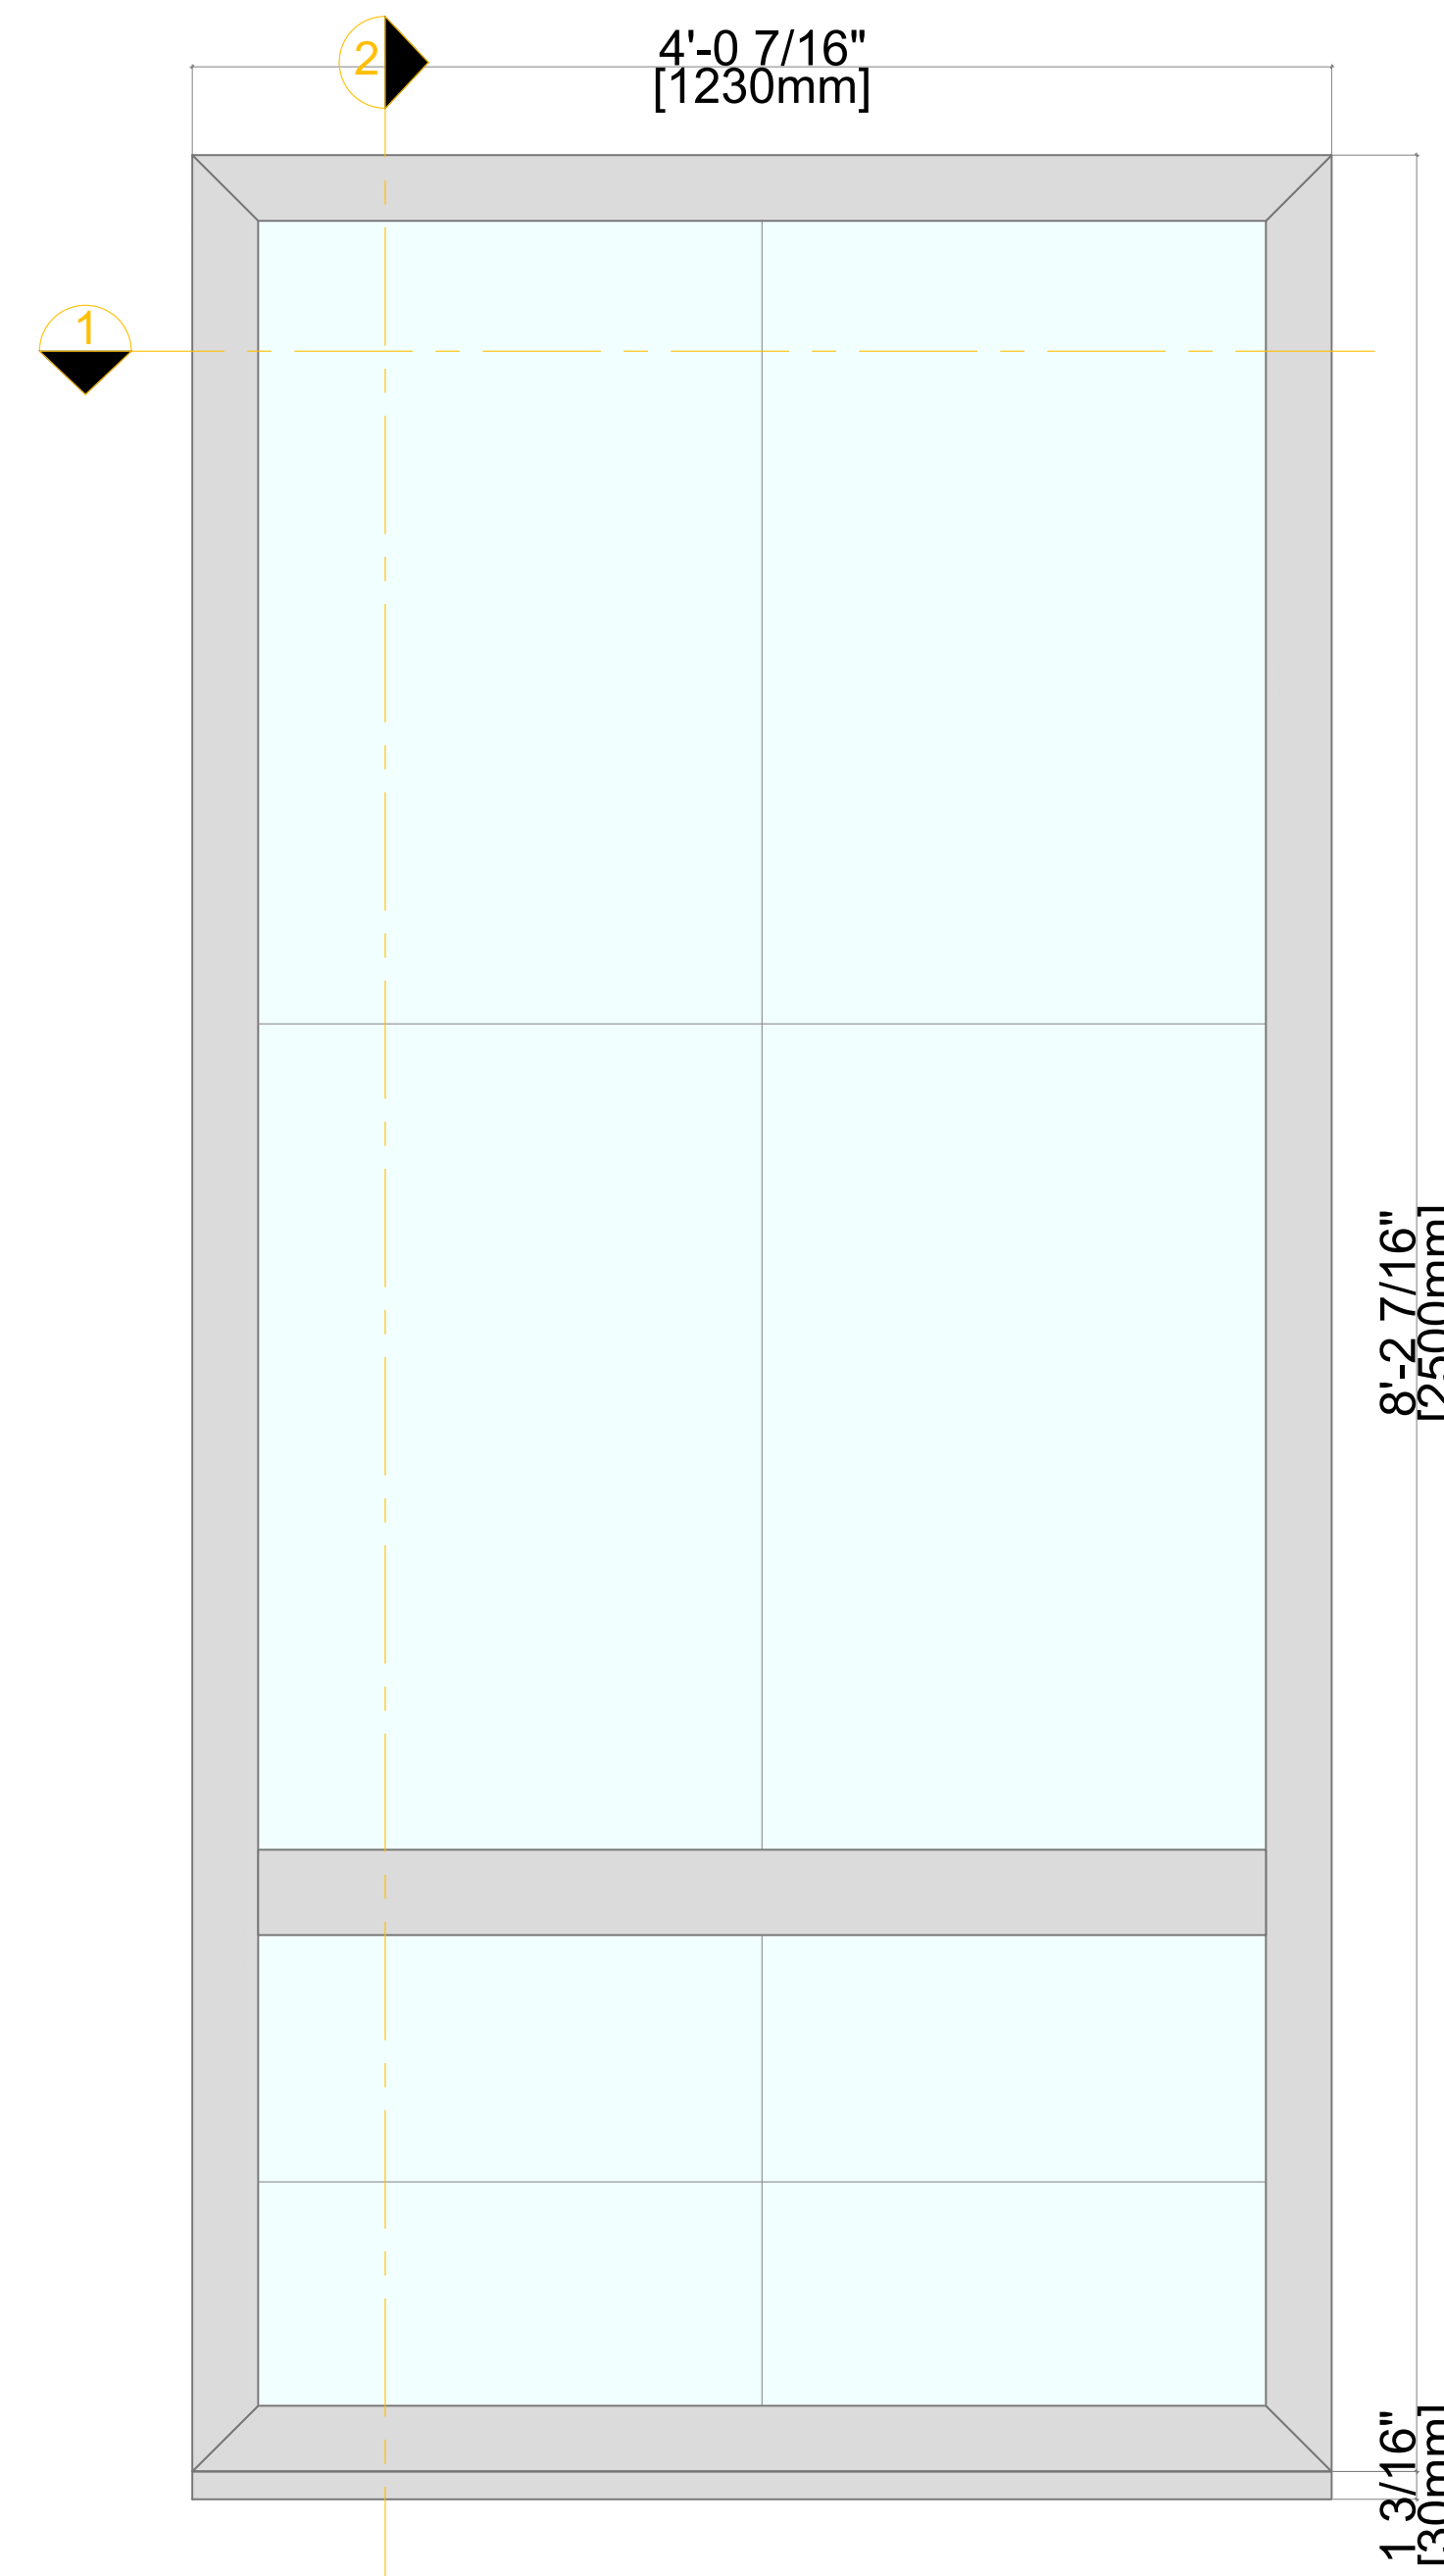

Softline 76mm PVC Product Guide

76mm Profile; Fixed Over Fixed In Frame

A M B E R L I N E

HIGH PERFORMANCE WINDOWS AND DOORS