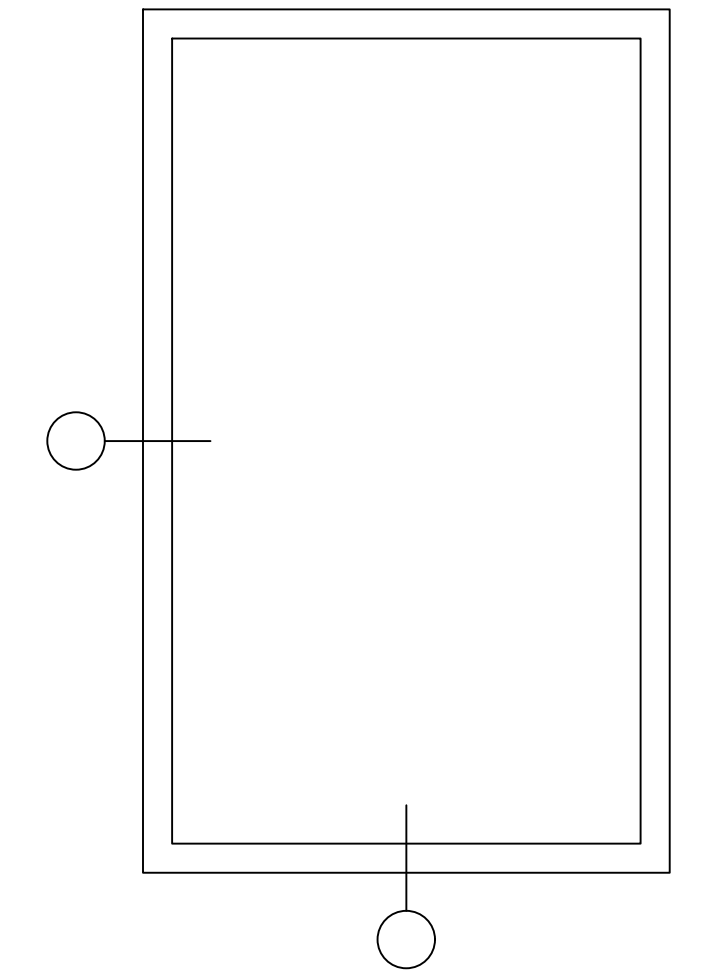

Note: Available in Double & Triple Glazed

Note: 30mm Sub Sill is Standard but Not Required

30