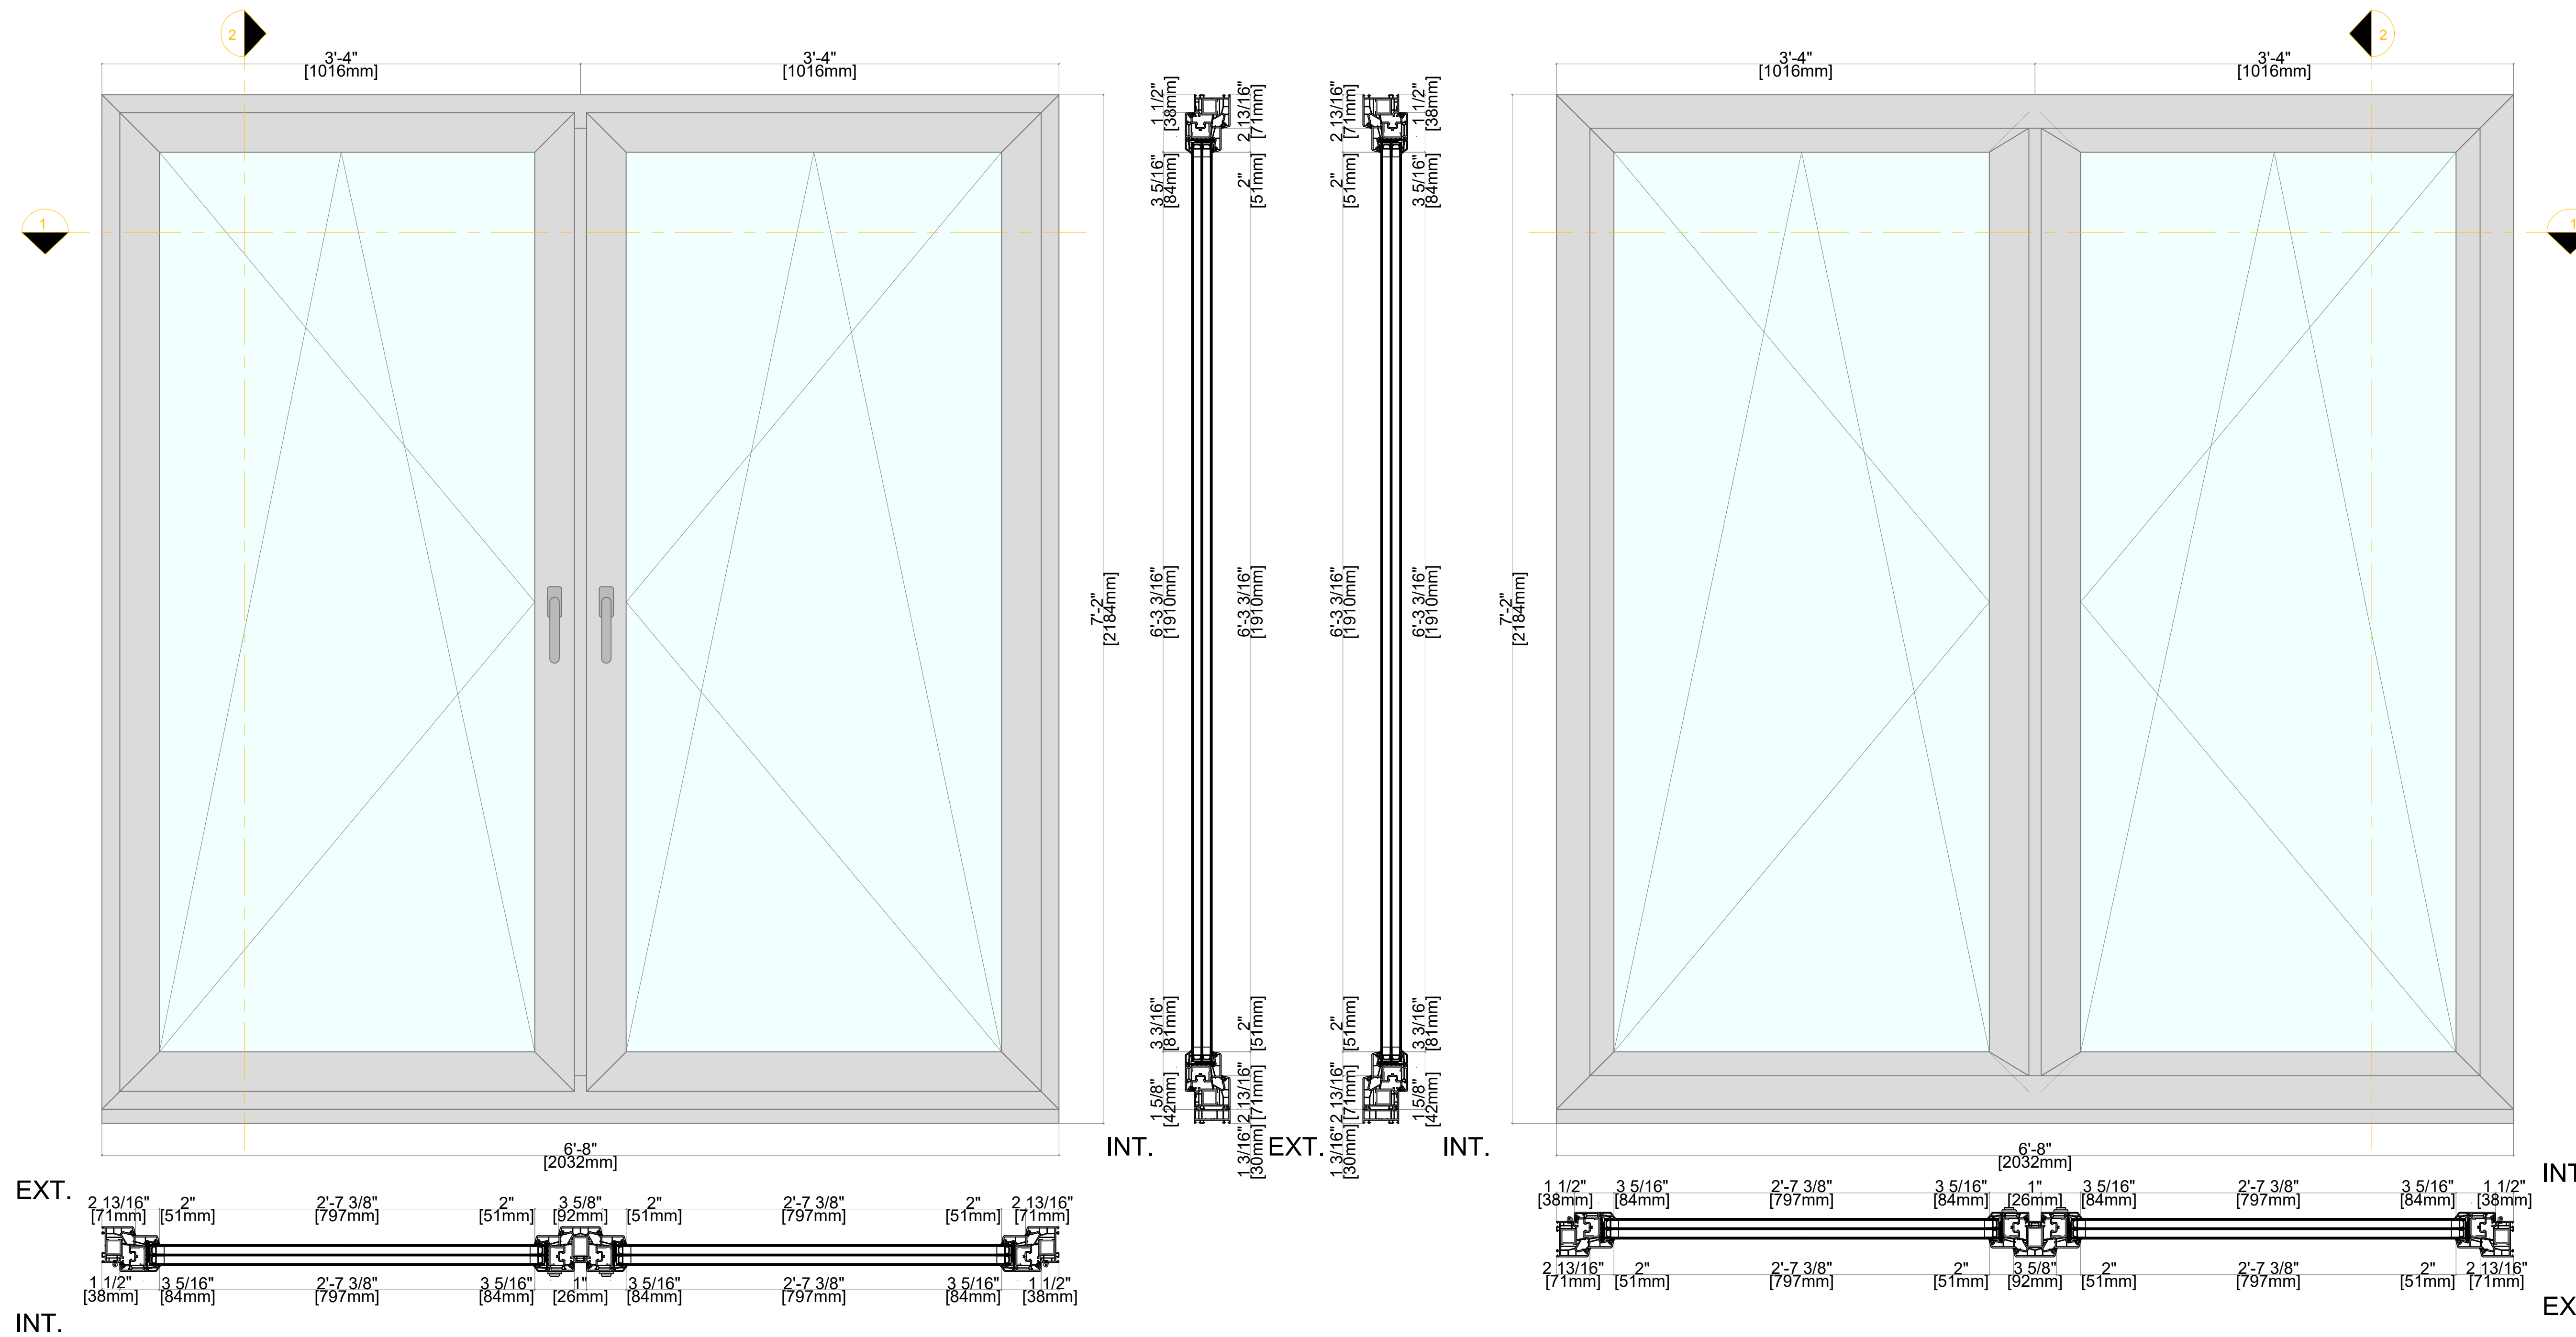

Note: Available in Double & Triple Glazed

Note: 30mm Sub Sill is Standard but Not Required

Softline 76mm PVC Product Guide

76mm Profile; Inswing Double Tilt & Turn Operable Sash

A M B E R L I N E

HIGH PERFORMANCE WINDOWS AND DOORS