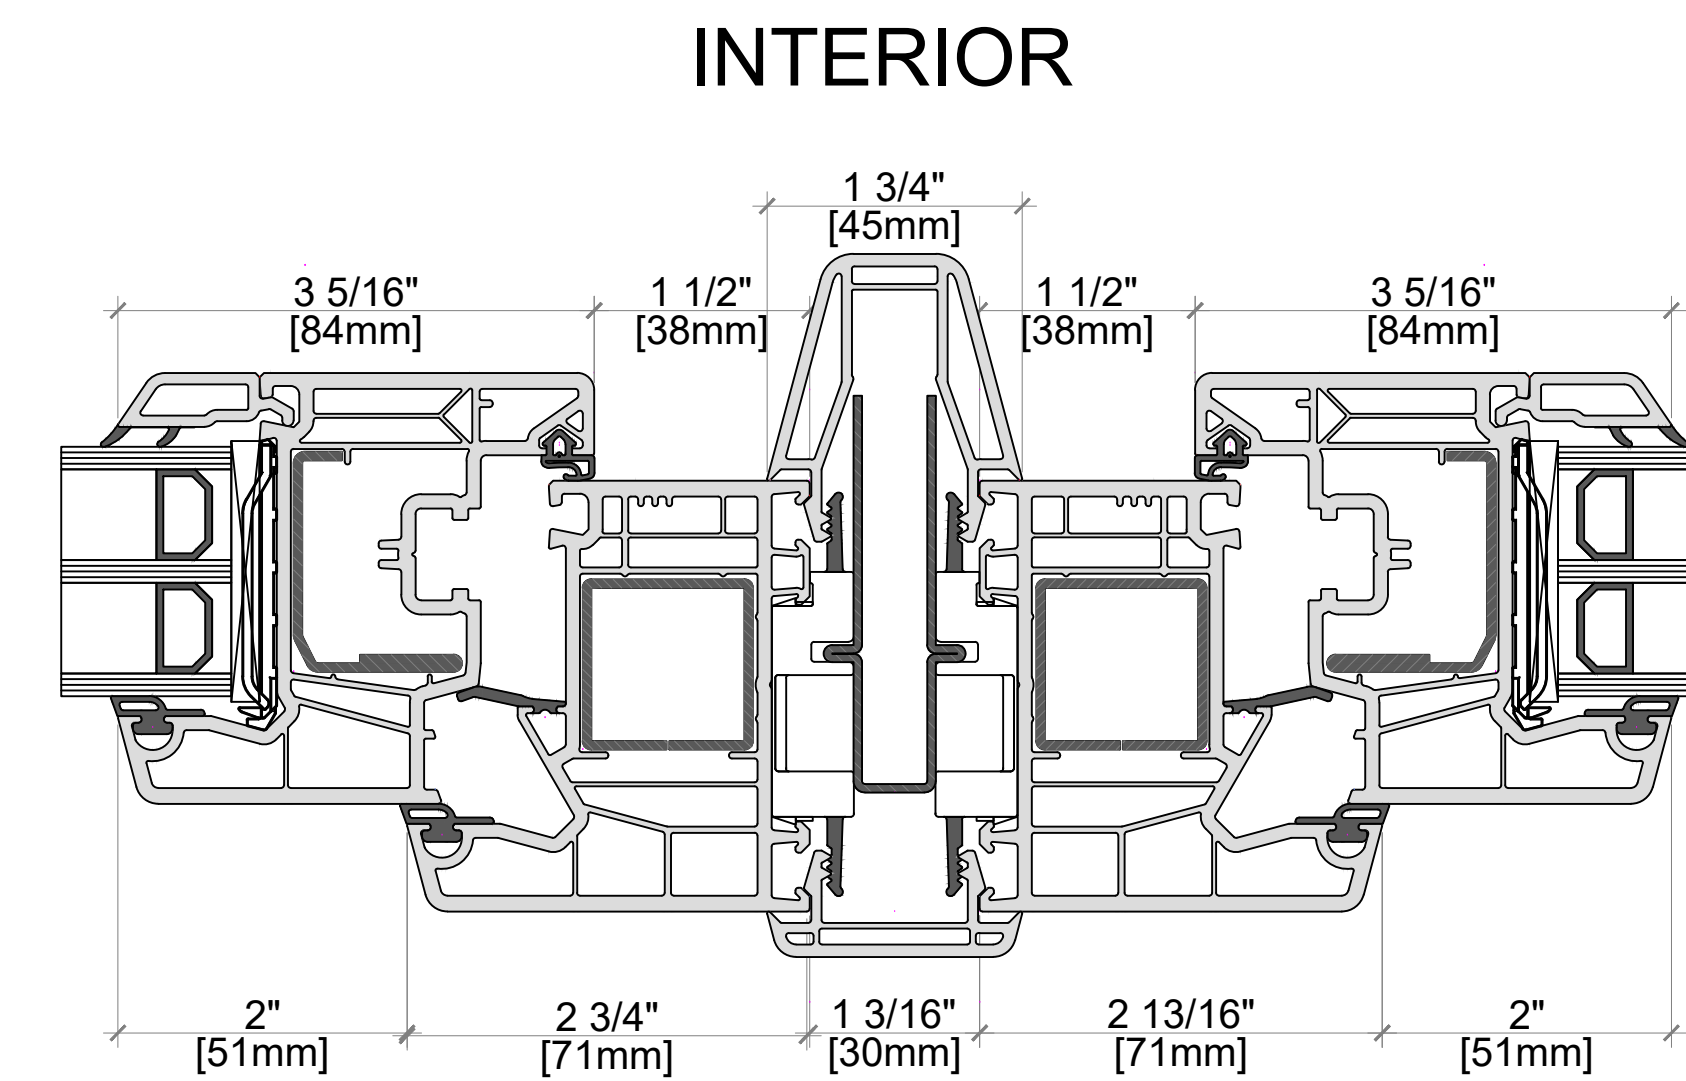

EXTERIOR

B1 COUPLING PROFILE -
INTERIOR PROFILE: 116211
EXTERIOR PROFILE: 116210

Elevation key: