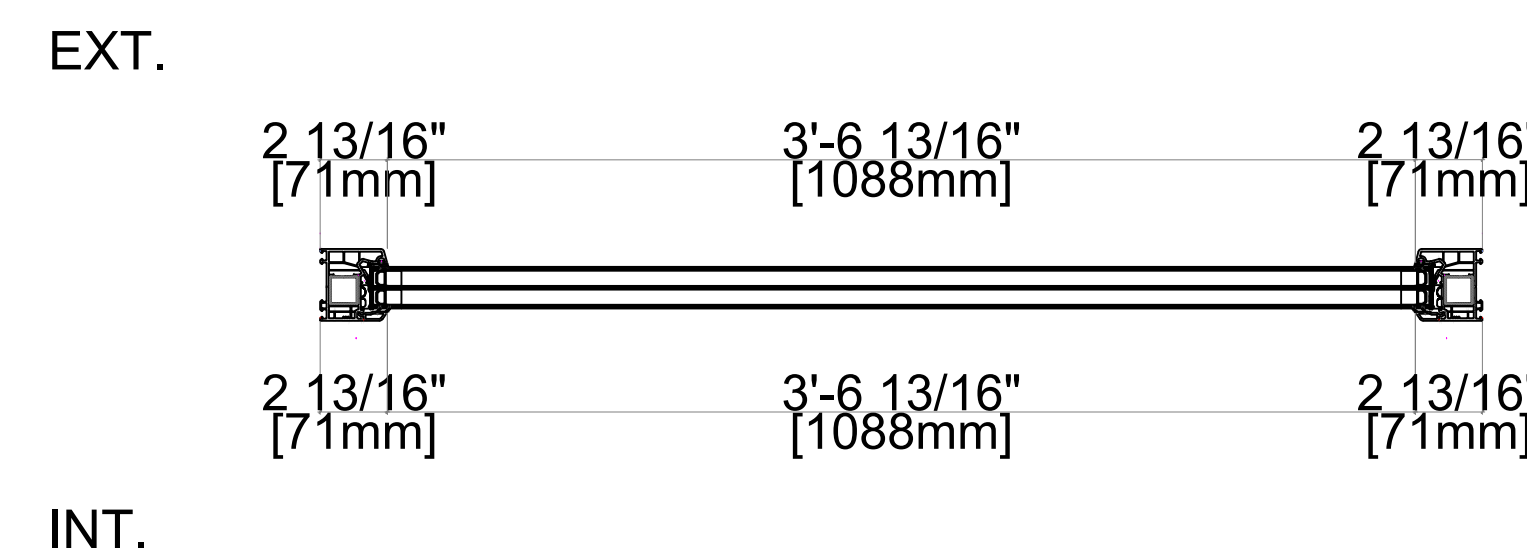

Elevation key: