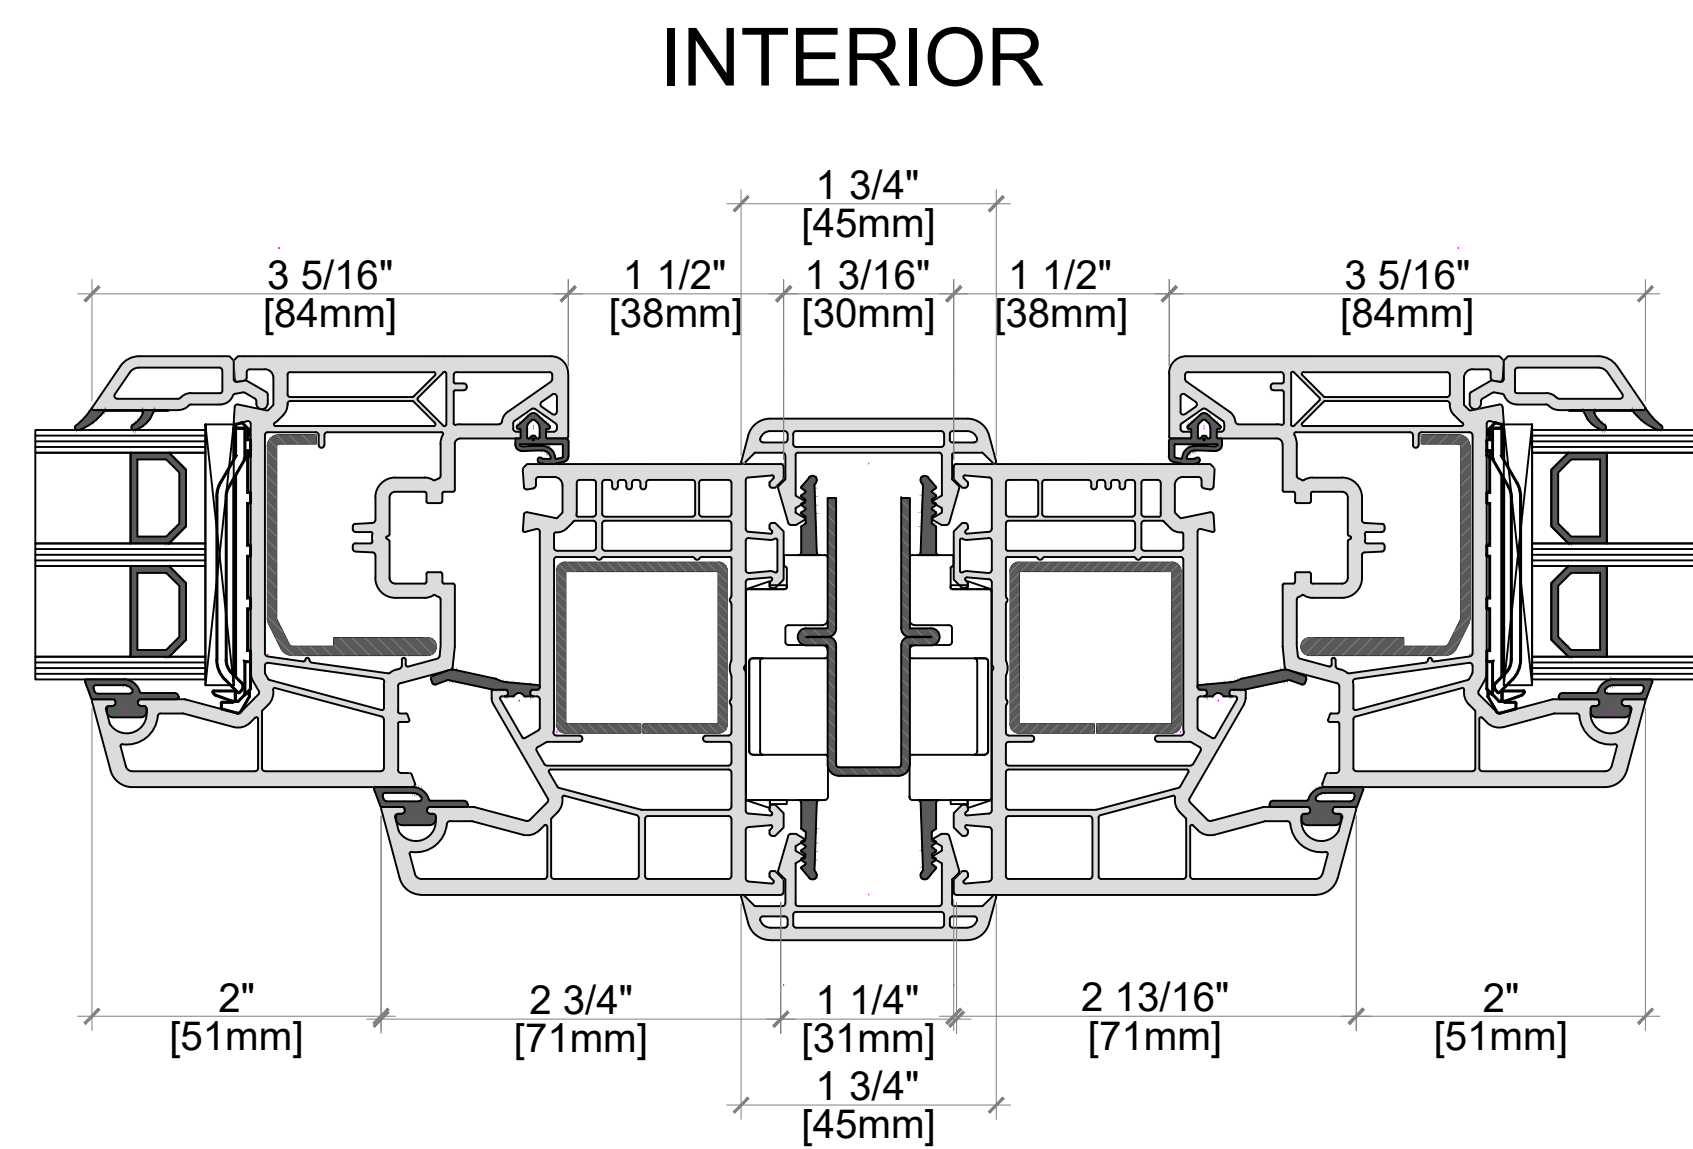

Softline 76mm PVC Product Guide

Coupling Profiles

A M B E R L I N E

HIGH PERFORMANCE WINDOWS AND DOORS

EXTERIOR

A1 COUPLING PROFILE -
INTERIOR PROFILE: 116210
EXTERIOR PROFILE: 116210