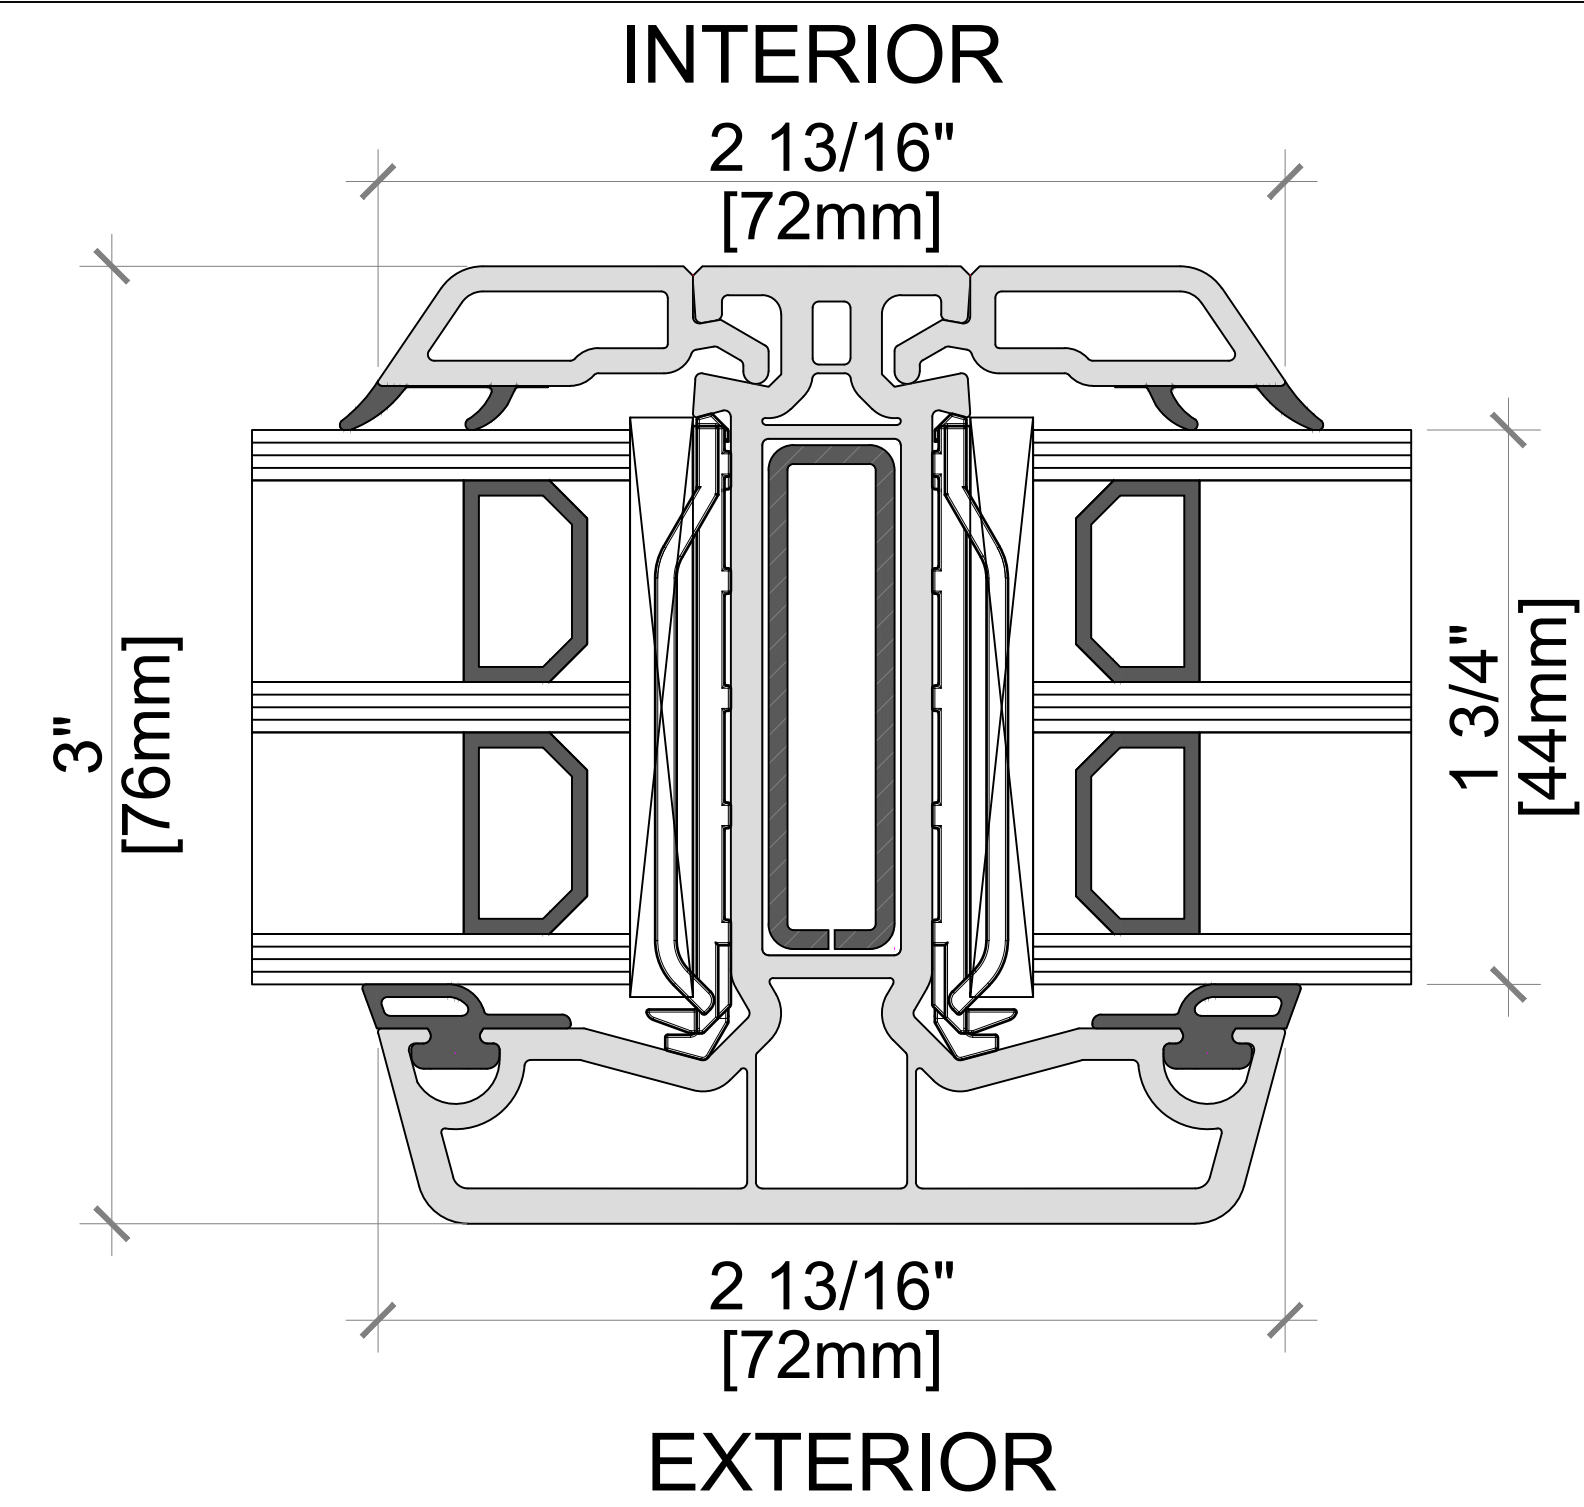

GLASS PARTITIONING MULLION - OPTIONAL BUT
NOT ON ALL CONFIGURATIONS
102355 MULLION 72mm -
TRIPLE GLAZED

Note: Available in Double &
Triple Glazed