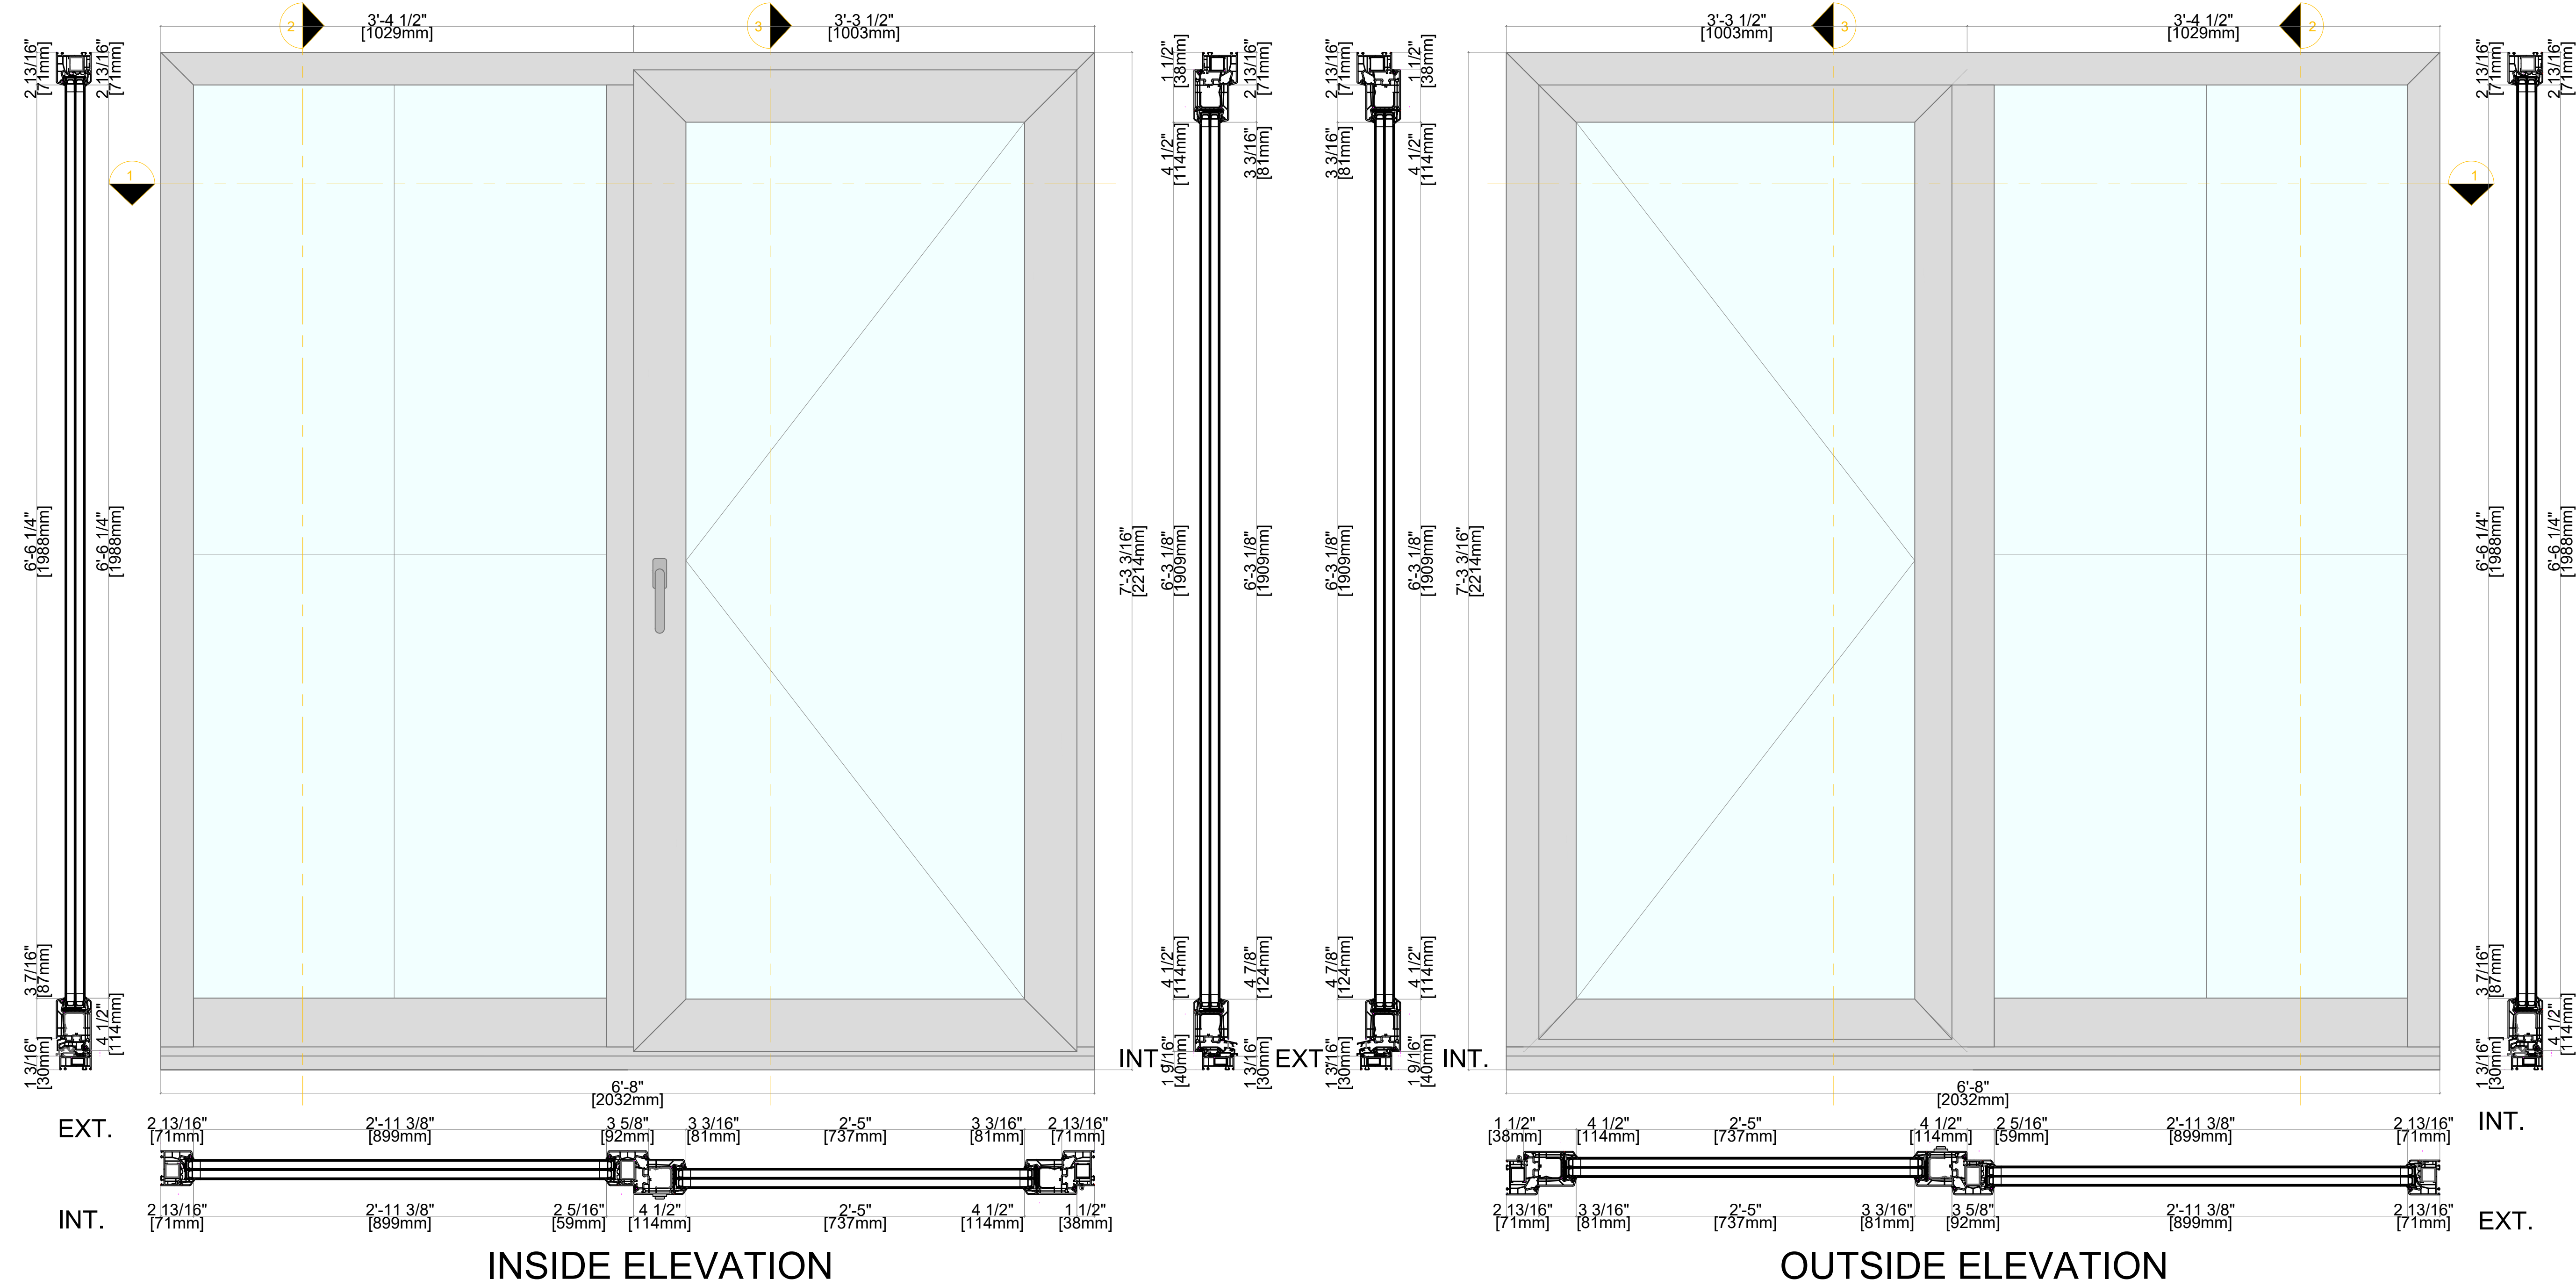

Softline 76mm PVC Product Guide

76mm Profile; Inswing Operable Swing Sash Patio Door With Fixed In Frame Side Light

A M B E R L I N E

HIGH PERFORMANCE WINDOWS AND DOORS

Elevation key: