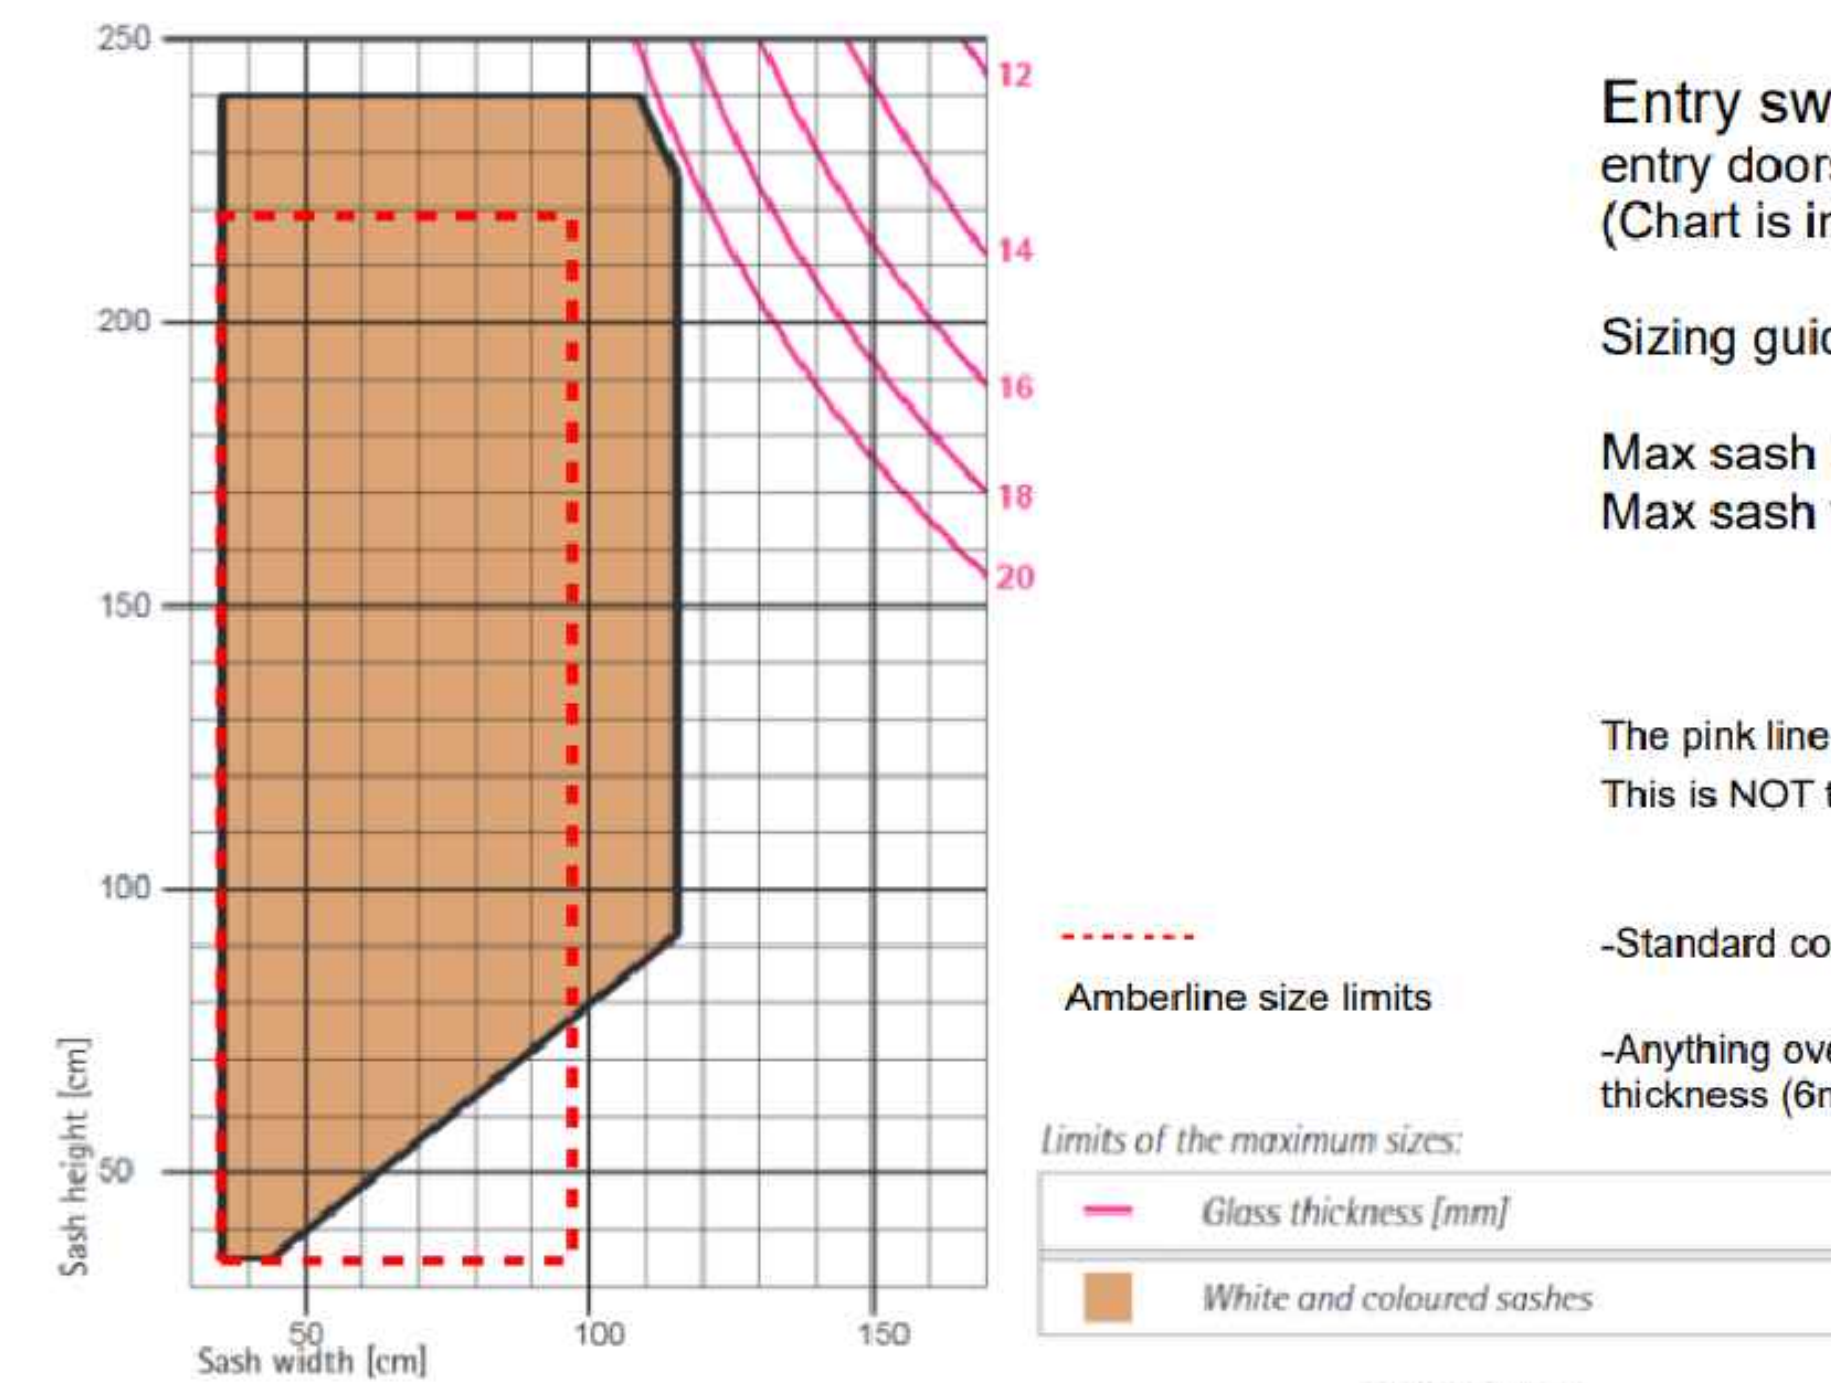

Entry swing door window maximum sizes- PVC entry doors, residential applications ONLY (Chart is in cm, divide by 2.54 to get inches.)

Sizing guide: Sash size

Max sash height: 86" (220cm) frame size 89"
Max sash width: 38" (96cm) frame size 41"

The pink line represents the total glass combined thickness in an IGU. This is NOT the total IGU thickness

-Standard combined thickness is 12mm (4mmX3).

-Anything over 7' (84"/213cm) commonly will be sized up to 18mm thickness (6mmx3)

Limits of the maximum sizes: