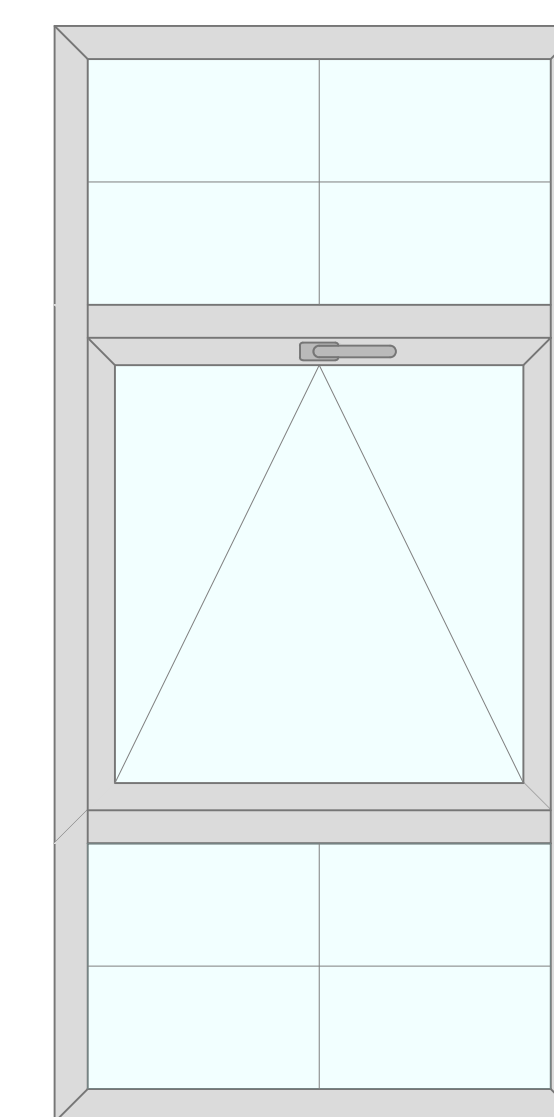

FIXED OPERABLE TILT
ONLY, AND FIXED
WINDOW

Elevation key: