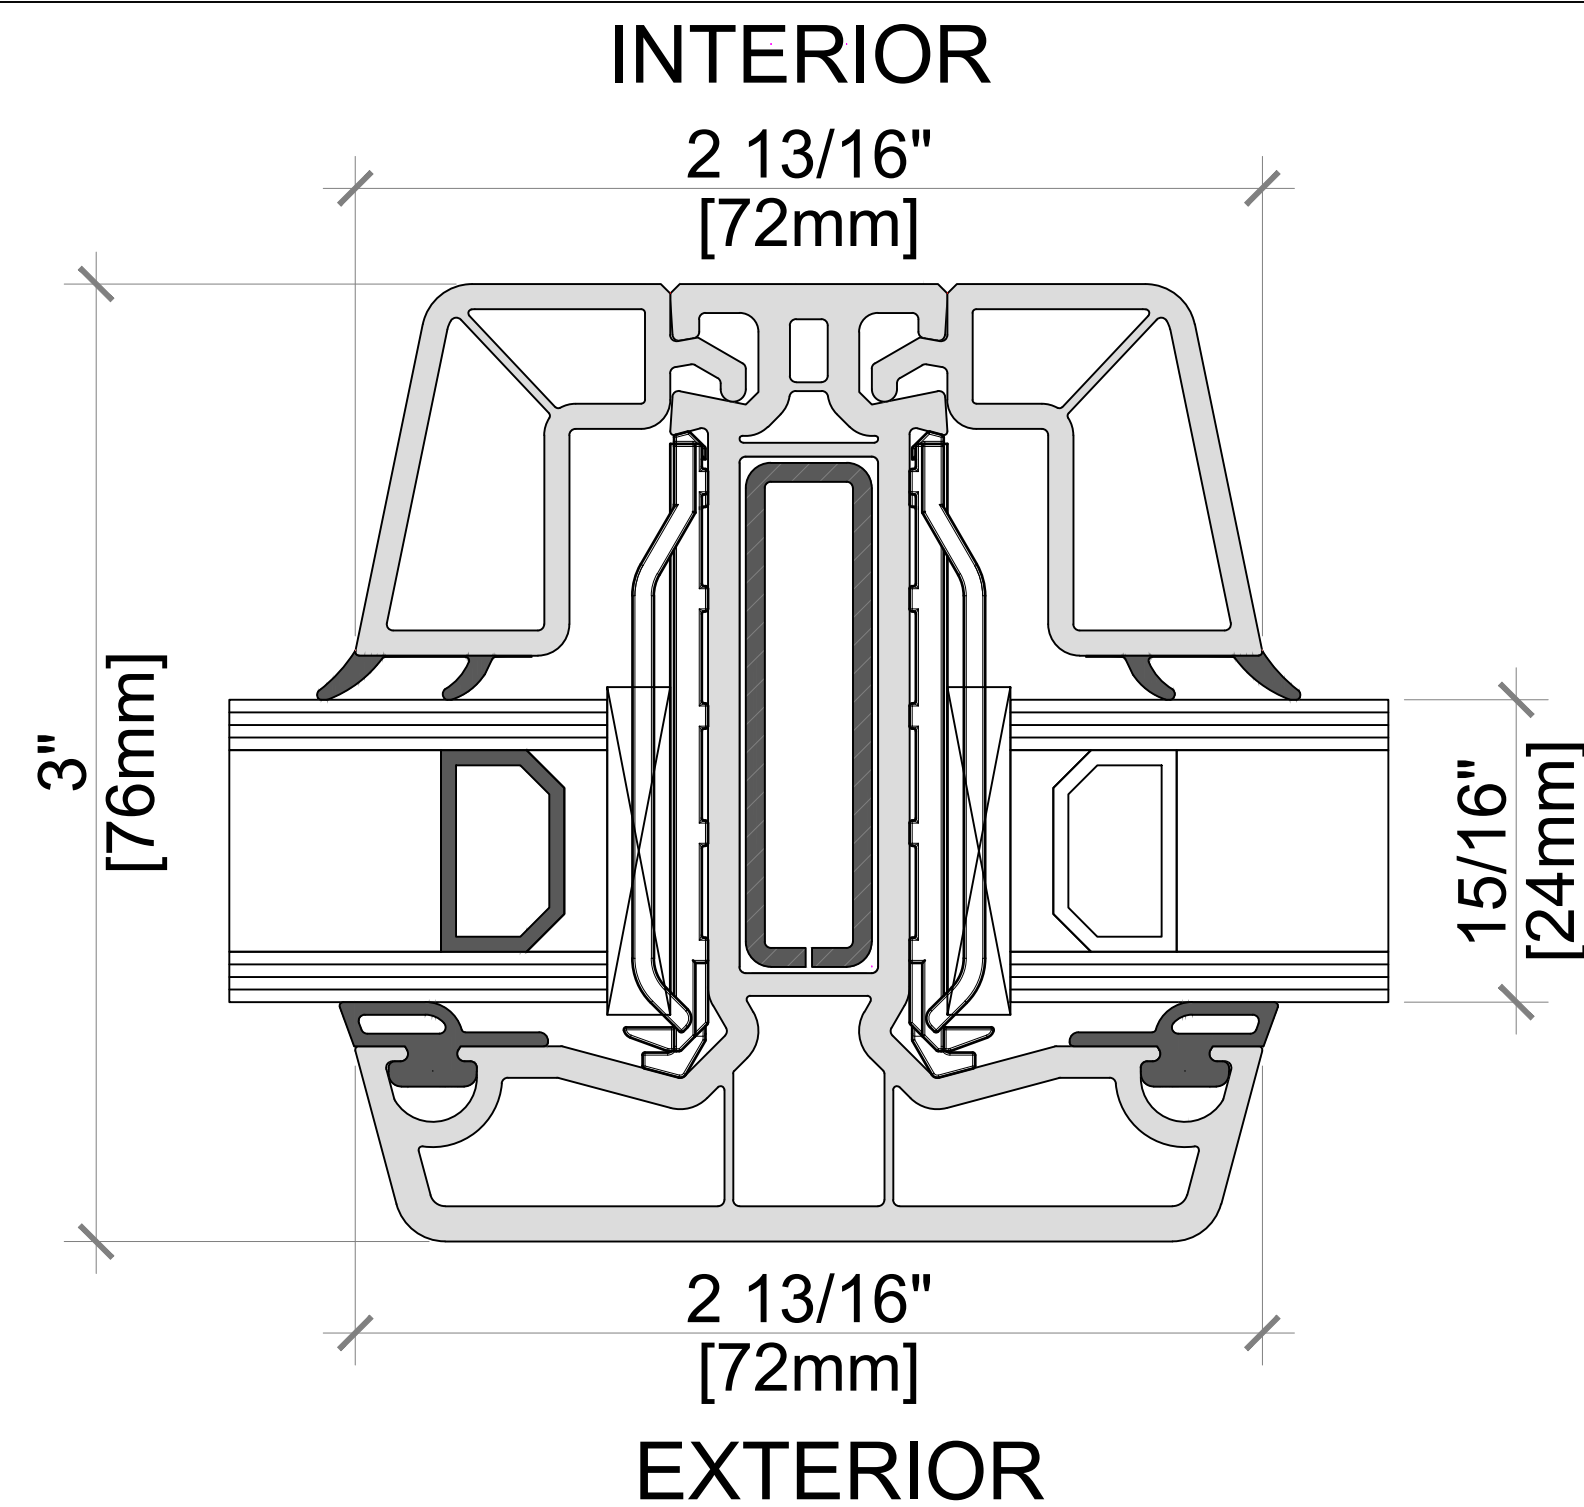

GLASS PARTITIONING MULLION - OPTIONAL
BUT NOT ON ALL CONFIGURATIONS
102355 MULLION 72mm -
DOUBLE GLAZED