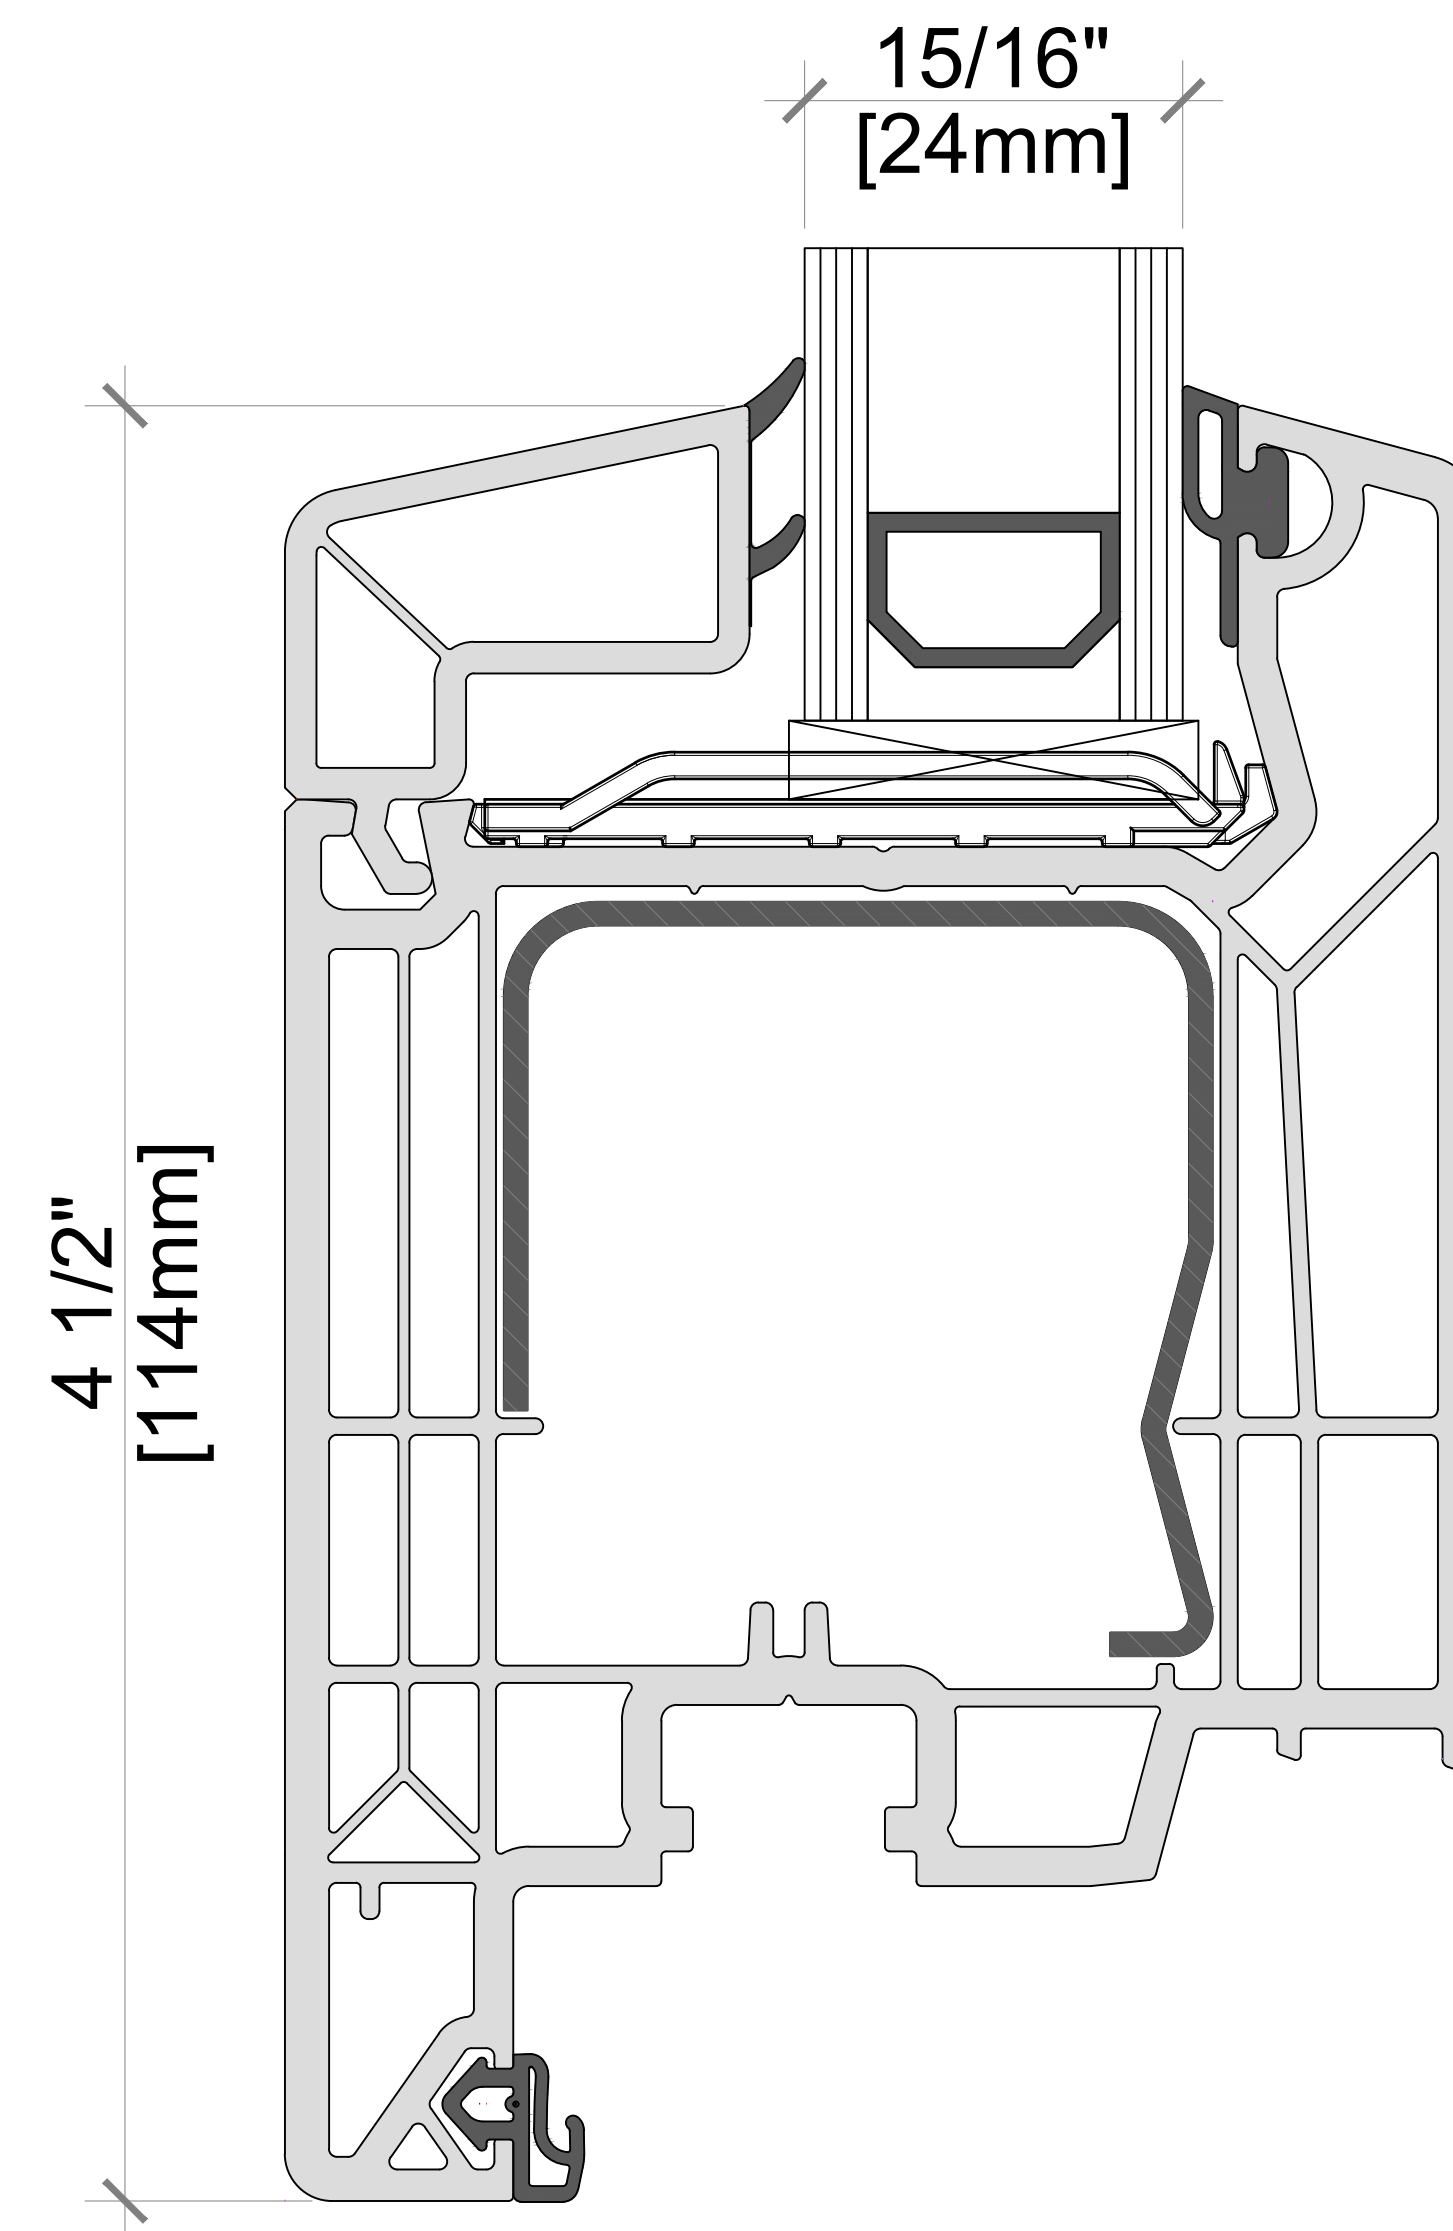

114mm SASH - LARGE SASH WINDOW OR
PATIO DOOR:
103385 SASH 114mm