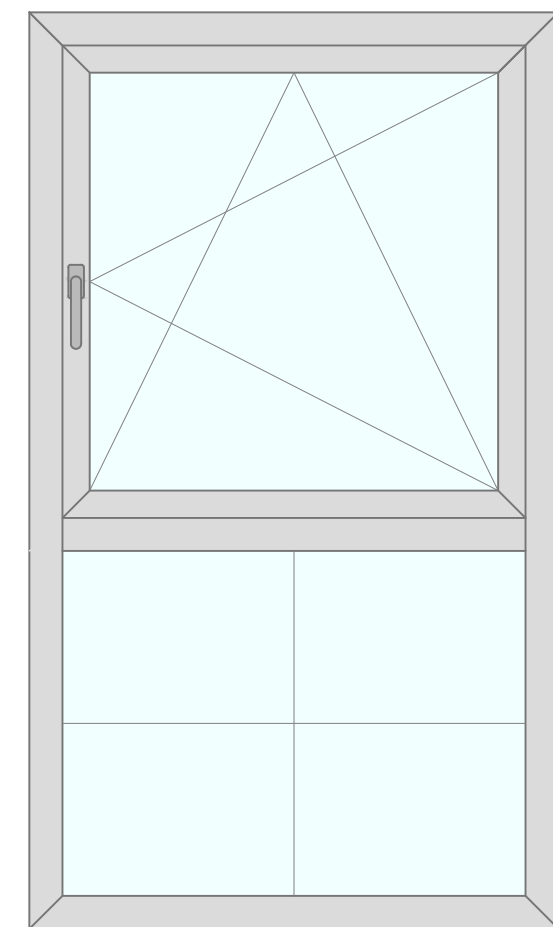

TILT & TURN WINDOW
WITH SPANDREL