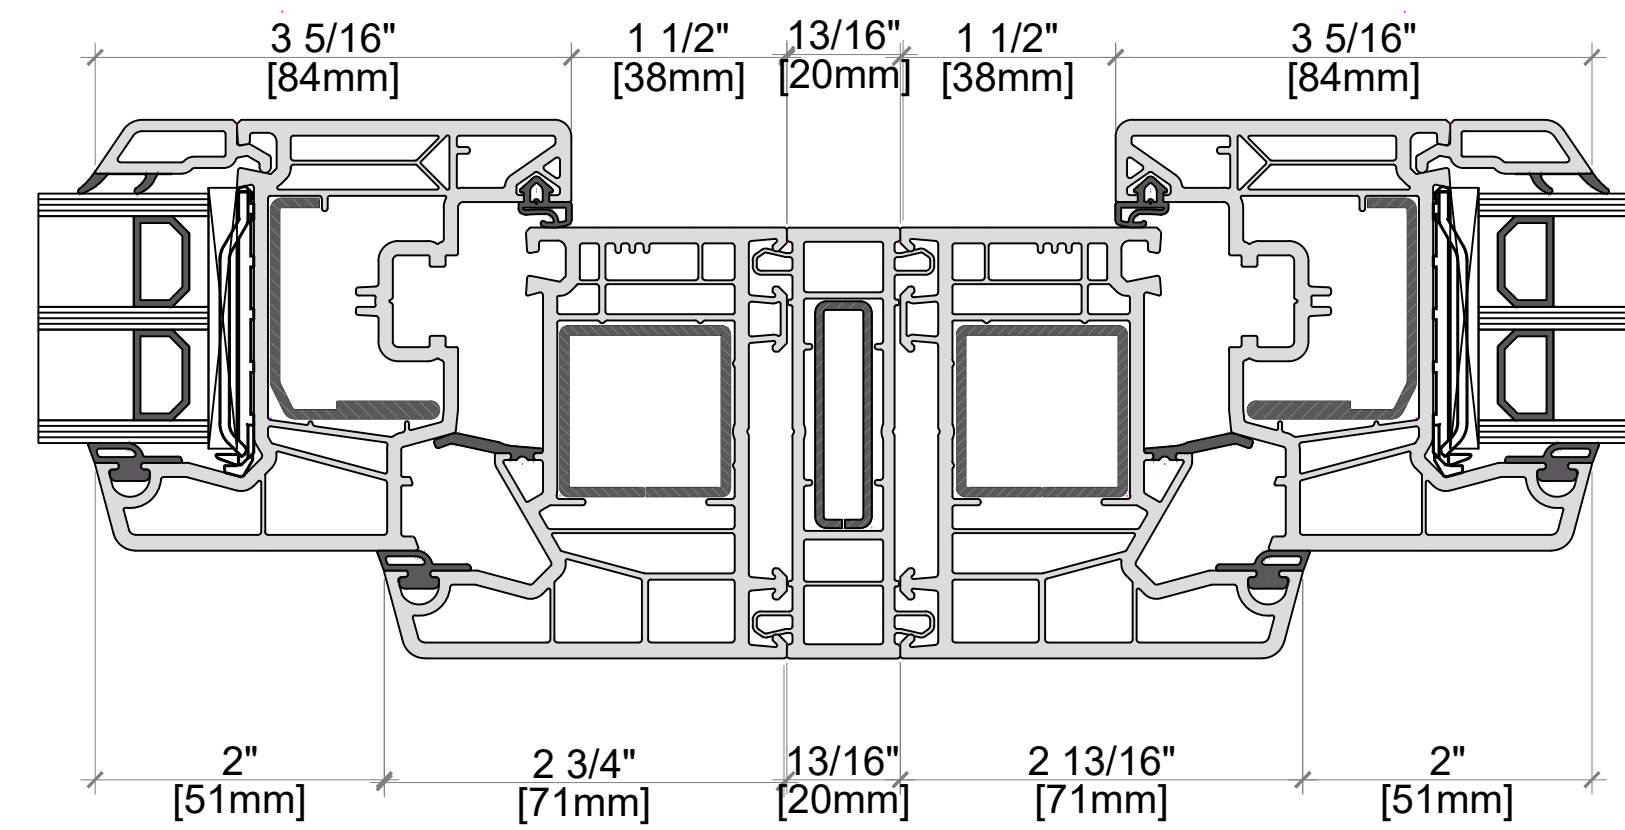

EXTERIOR

COUPLING PROFILE -
116230 COUPLING PROFILE

INTERIOR