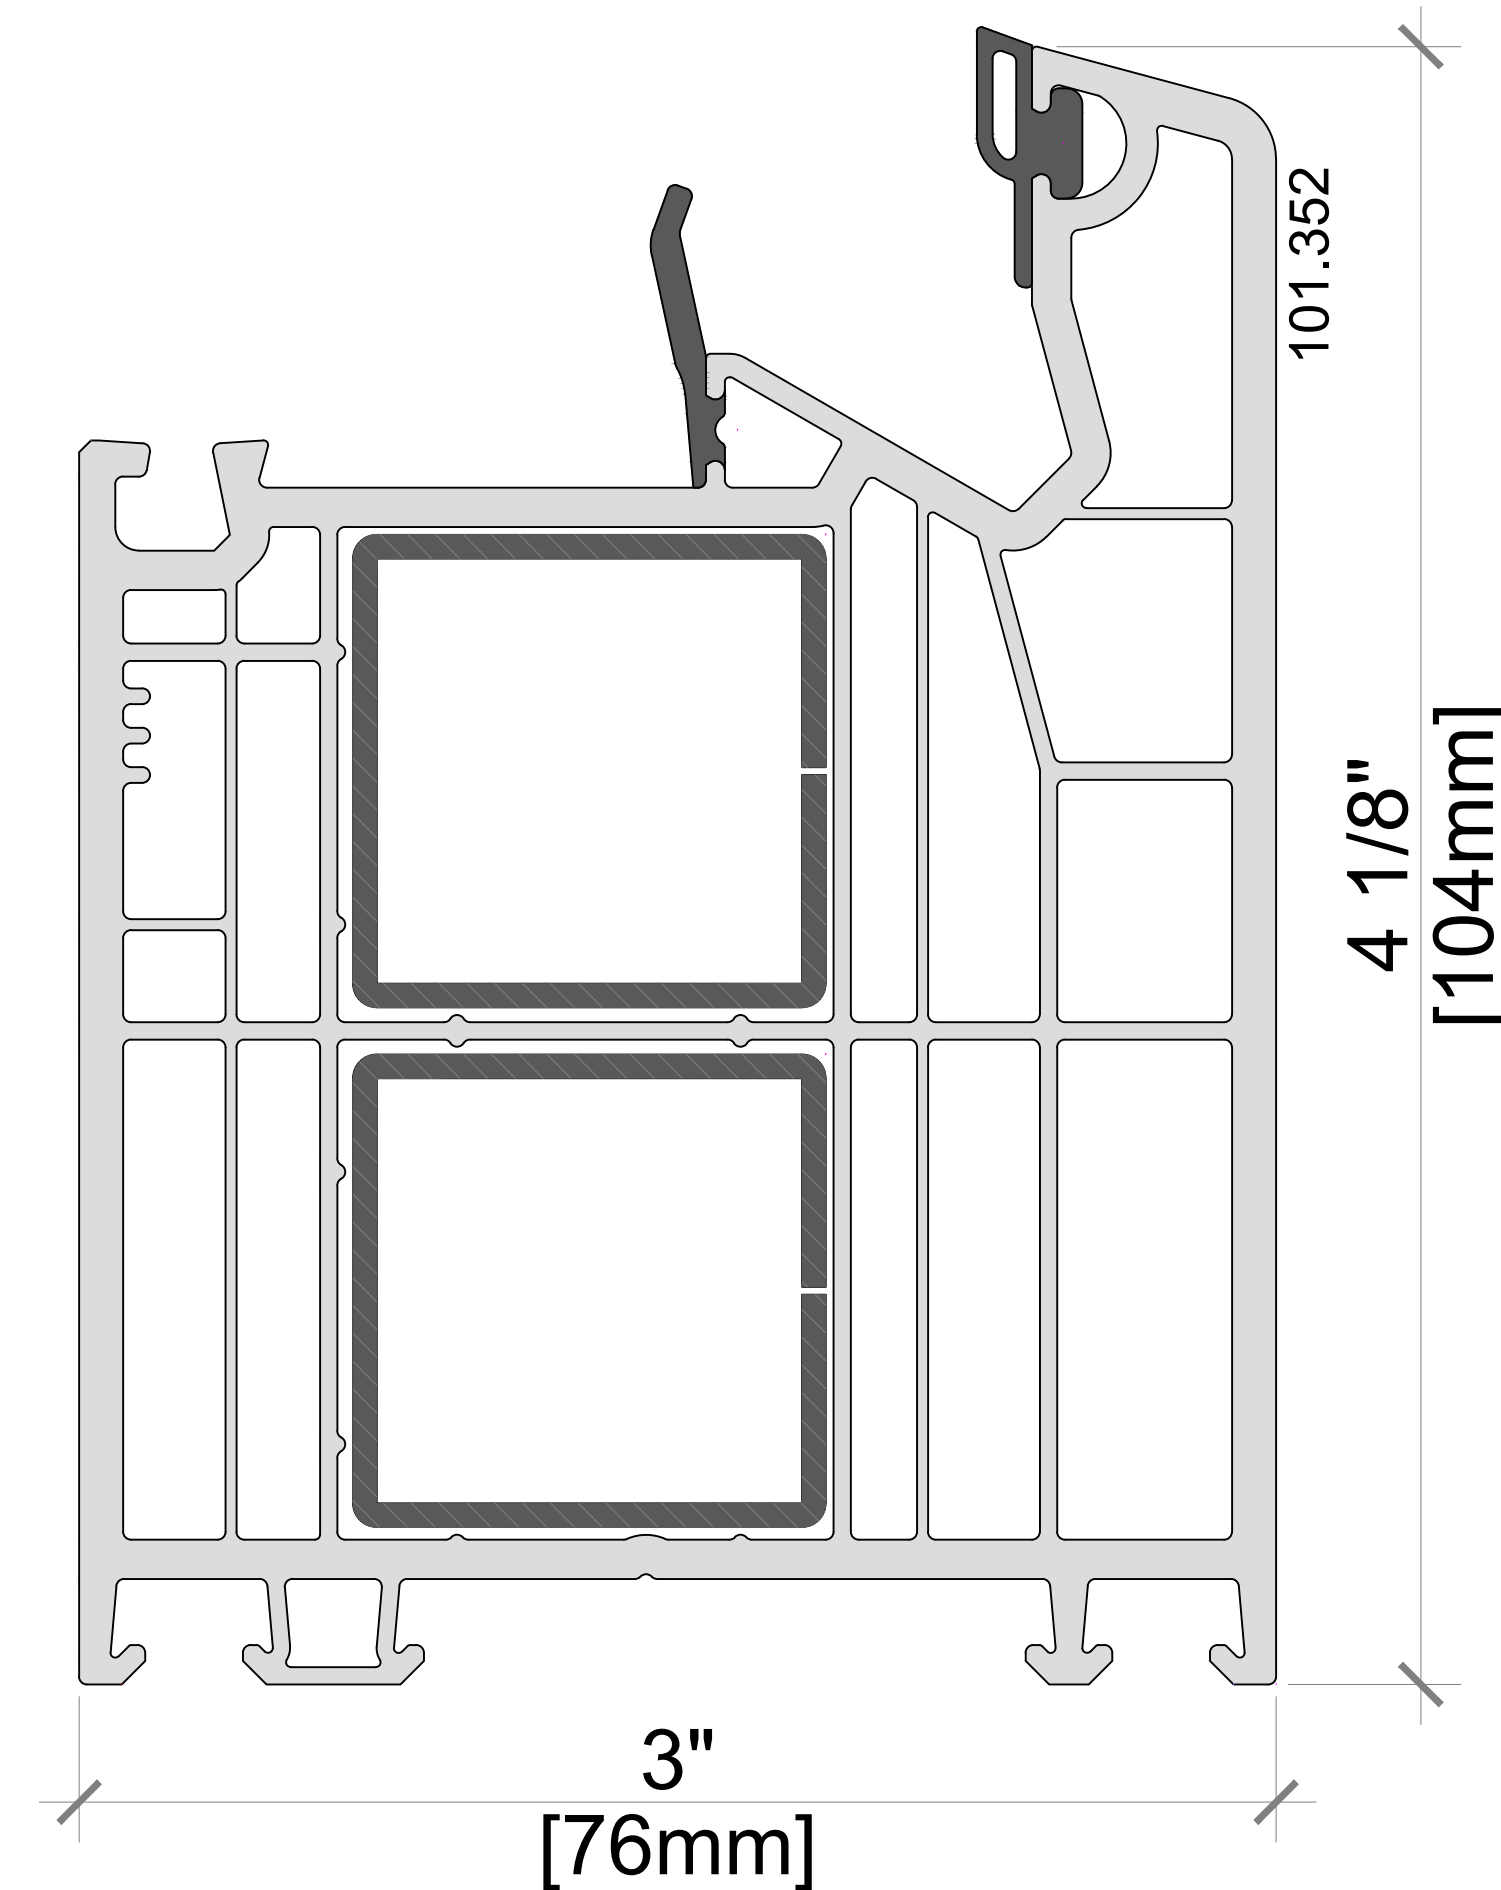

71mm FRAME - STANDARD OPTION:
101350 FRAME 71mm

104mm FRAME - LARGE FRAME WINDOW
OR PATIO DOOR
101352 FRAME 104mm

81mm FRAME - OPTIONAL FRAME:
101351 FRAME 81mm

Elevation key:

Note: Available in Double & Triple Glazed