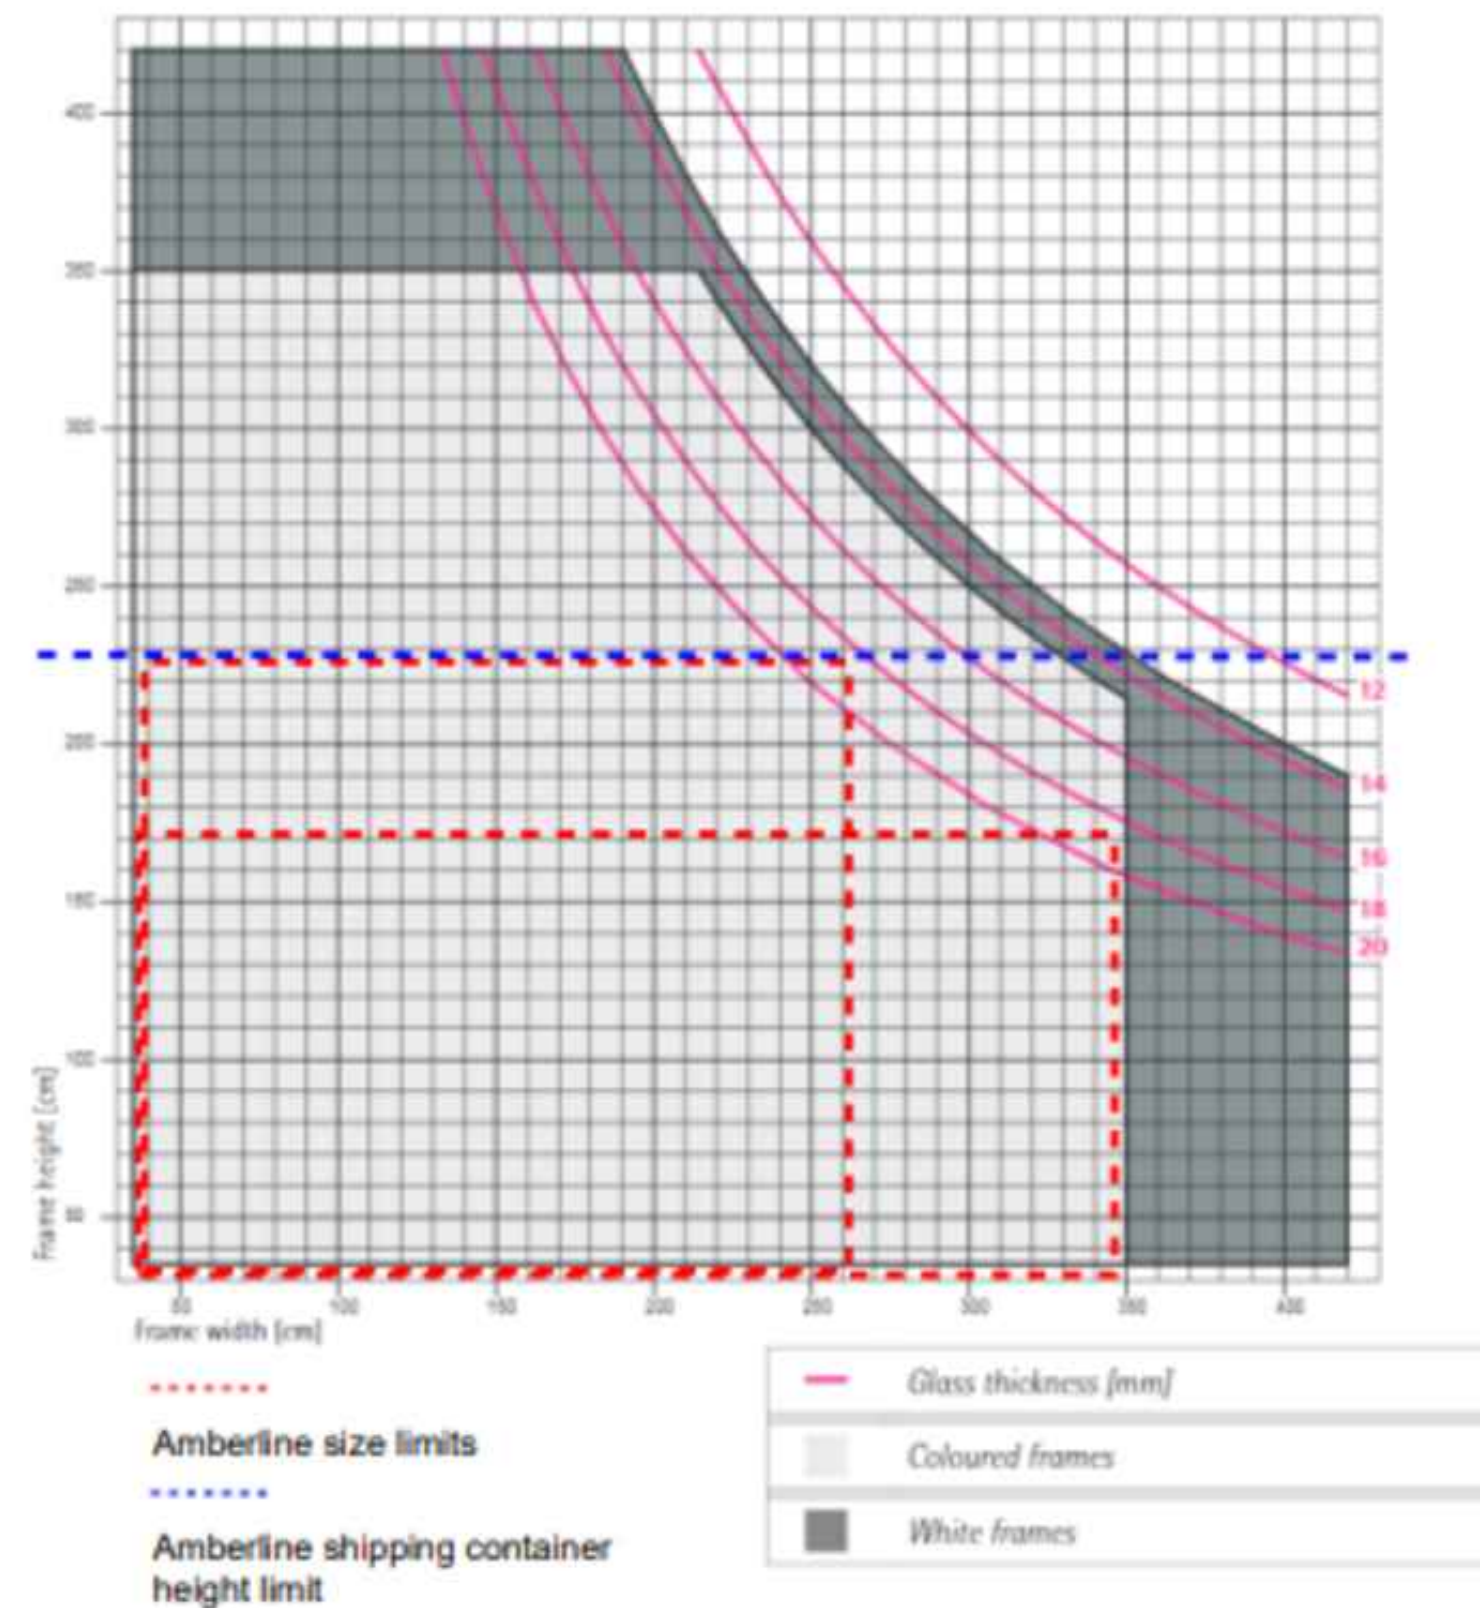

Note: Min. 5 S.F. If Servicing The Grade Floor Or Those Below.

Softline 76mm PVC Product Guide

Window Handle Guidelines

Elevation key:

Softline 76mm PVC Product Guide

Window Size Limits

Elevation key:

PVC windows and doors *Minimum/Maximum information.*