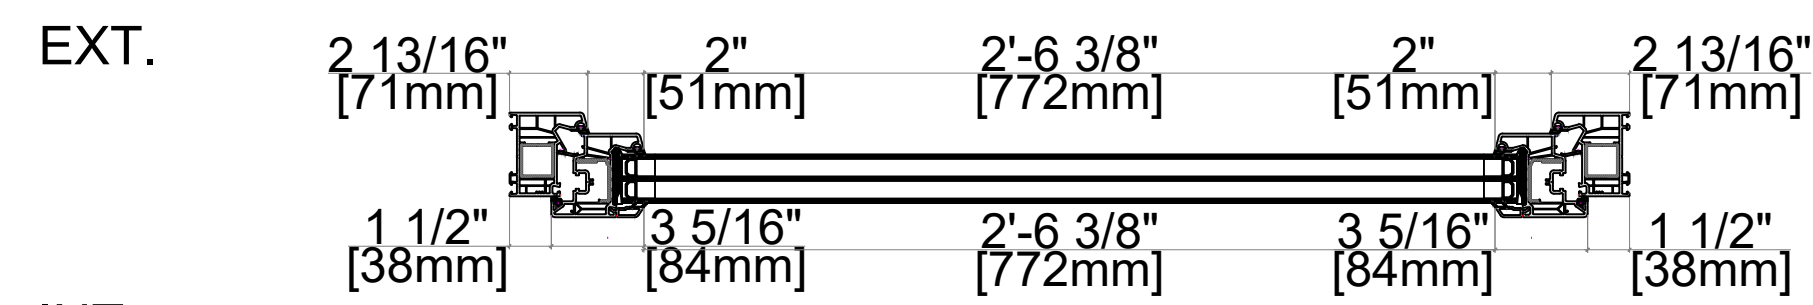

Elevation key:

INSIDE ELEVATION