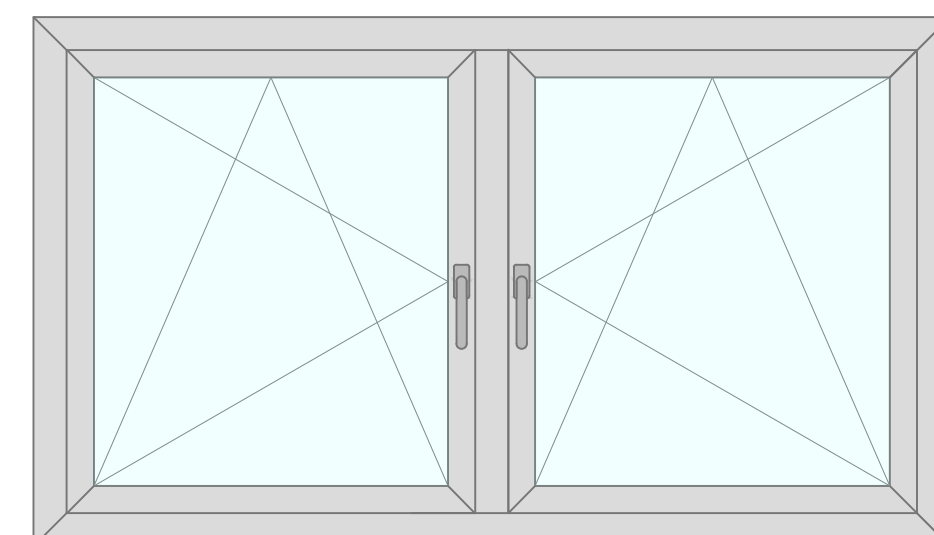

TILT & TURN WINDOW
WITH SPANDREL

TILT & TURN WINDOW
WITH FIXED FANLIGHT

TILT & TURN WINDOW
WITH TILTING FANLIGHT

FIXED AND OPERABLE
TILT ONLY WINDOW

FIXED AND OPERABLE
TILT & TURN WINDOW

OPERABLE TILT & TURN
AND TILT ONLY WINDOW

Window Profile Anatomy

A M B E R L I N E
HIGH PERFORMANCE WINDOWS AND DOORS

FRAME:
ACTS AS STATIONARY FRAMEWORK AND
HOLDS THE WINDOW INTO THE WALL OF
THE BUILDING

SASH:
HOLDS THE PANES OF GLASS AND
ALLOWS THE WINDOW TO OPERATE AND
HOLD OPEN WINDOWS