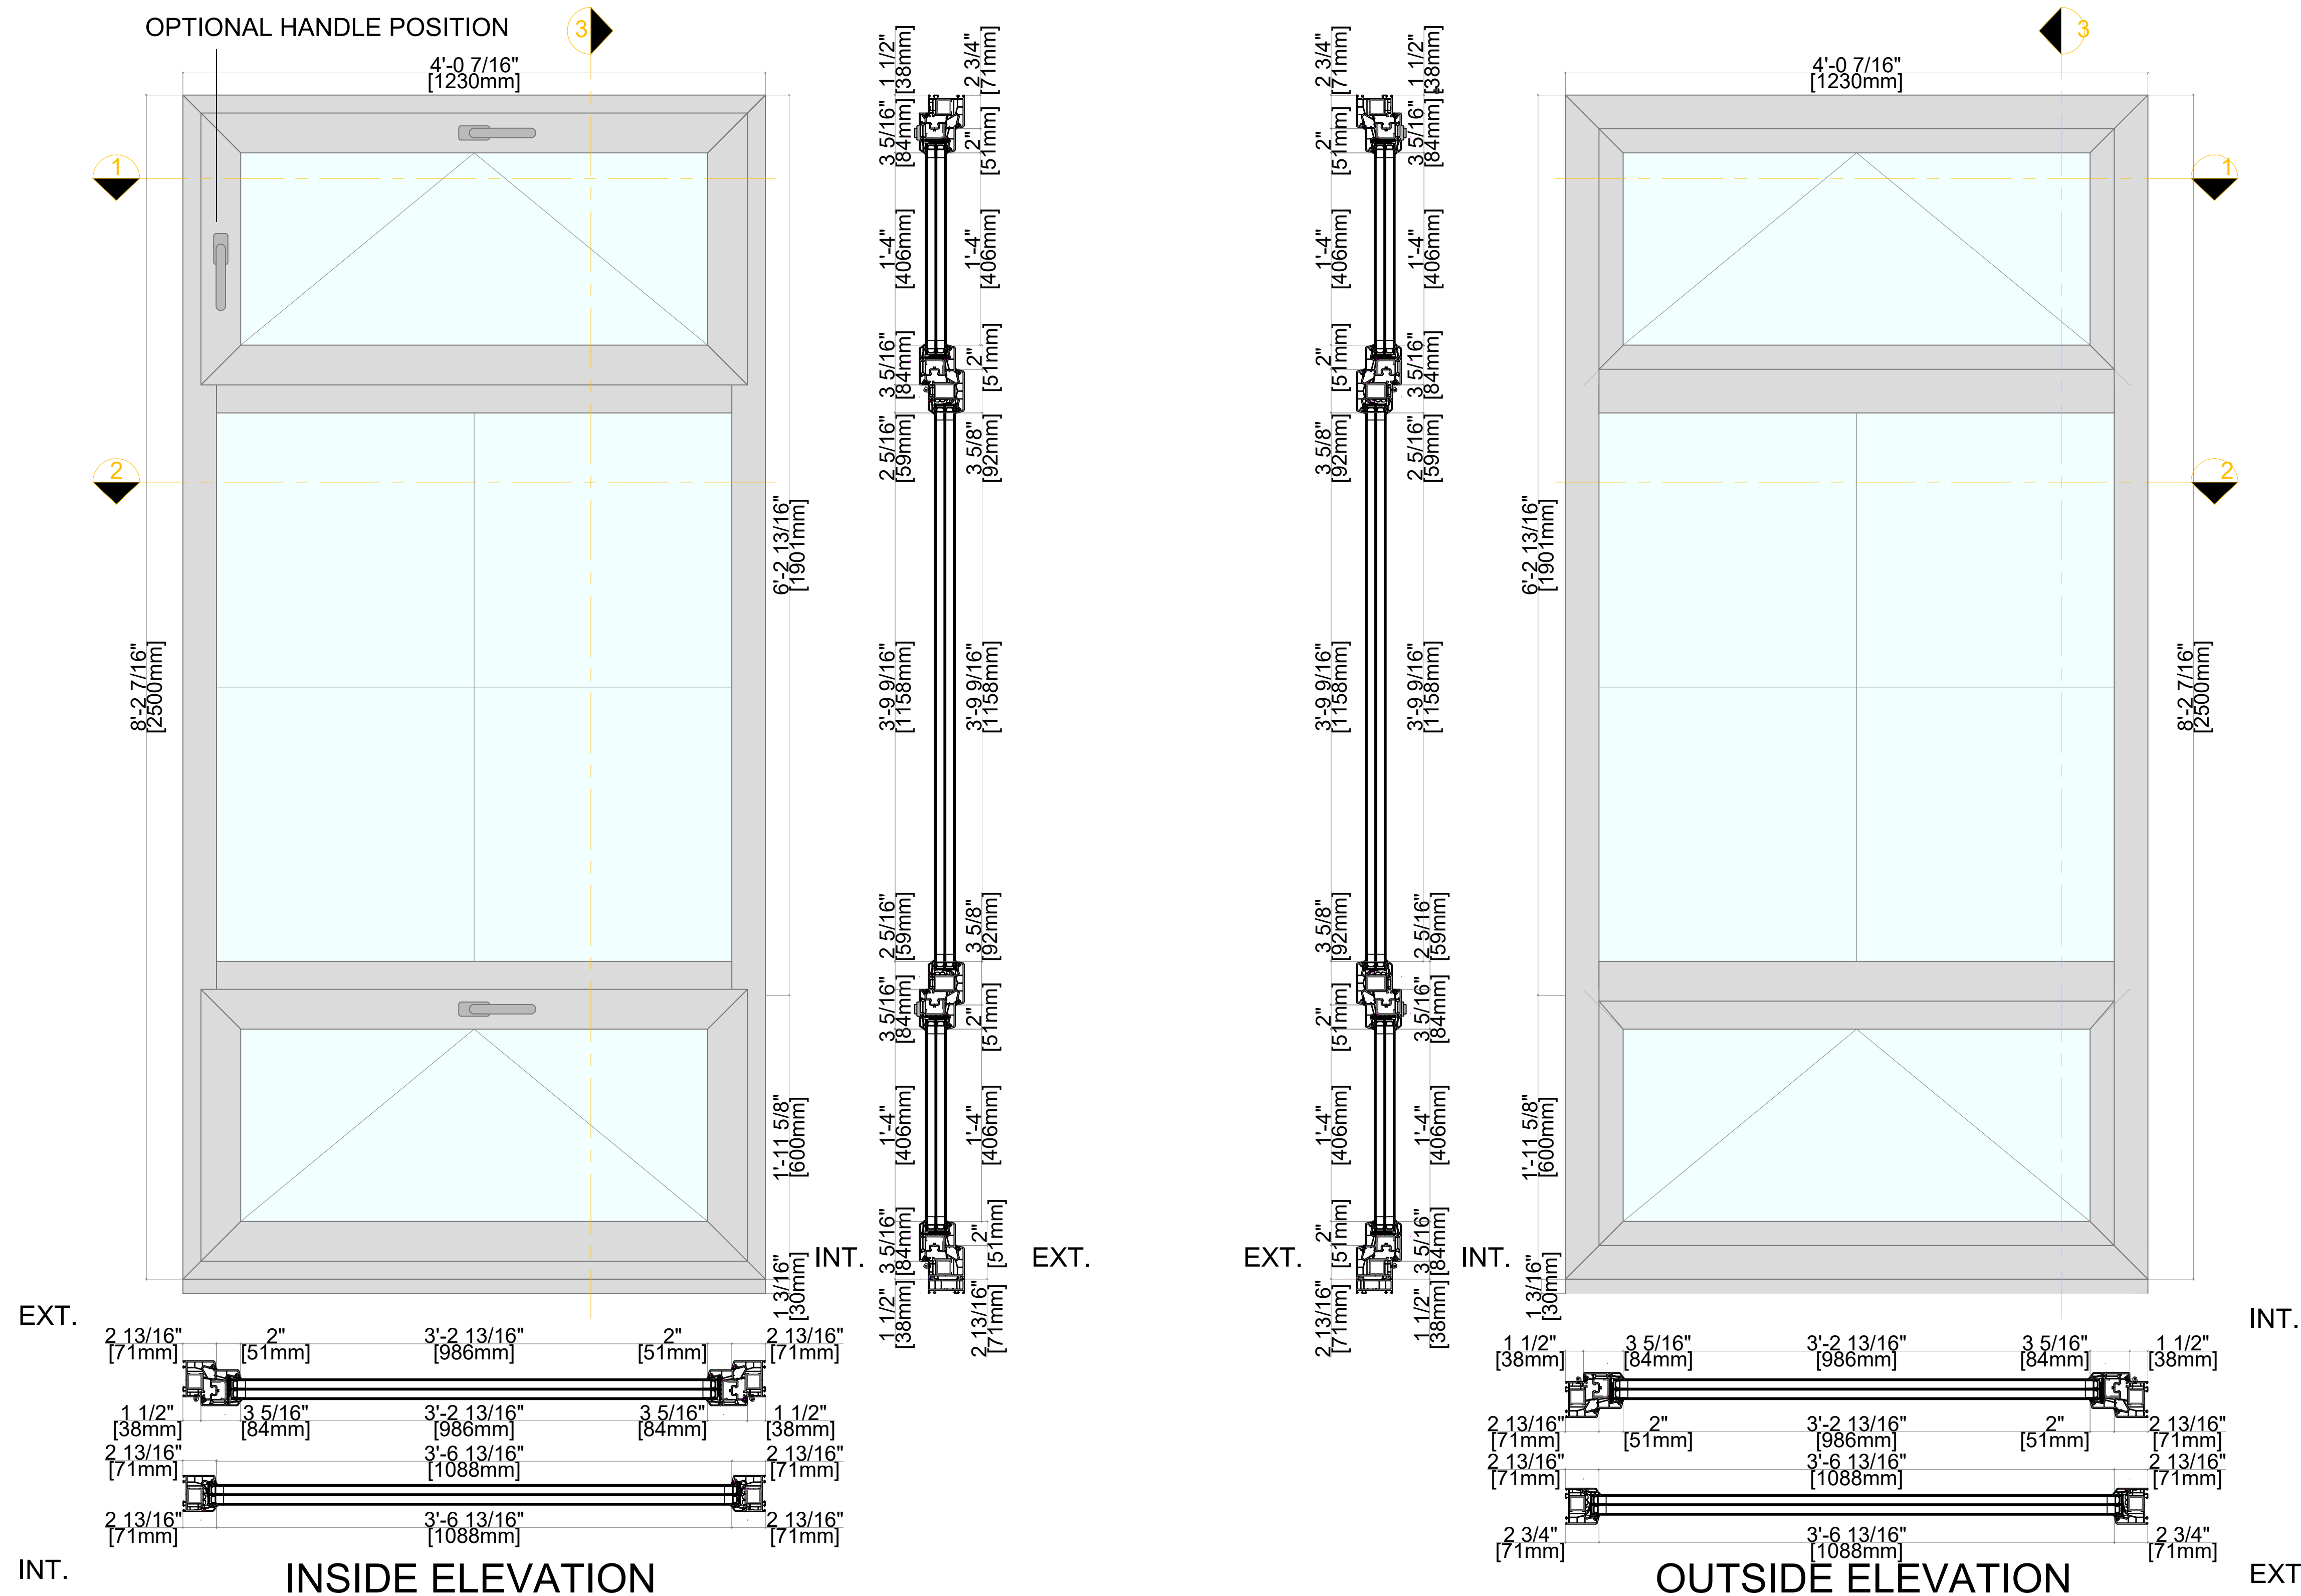

Softline 76mm PVC Product Guide

76mm Profile; Inswing Tilt Operable Sash Over Fixed in Frame Over Tilt Operable Sash

A M B E R L I N E

HIGH PERFORMANCE WINDOWS AND DOORS

INSWING TILT OPERABLE SASH OVER FIXED IN FRAME OVER
TILT OPERABLE SASH
FRAME: 101350 FRAME 71mm
SASH: 103381 SASH 84mm
SUB SILL: 114053 SUB SILL 30mm

Note: Available in Double & Triple Glazed

Note: 30mm Sub Sill is Standard but Not Required