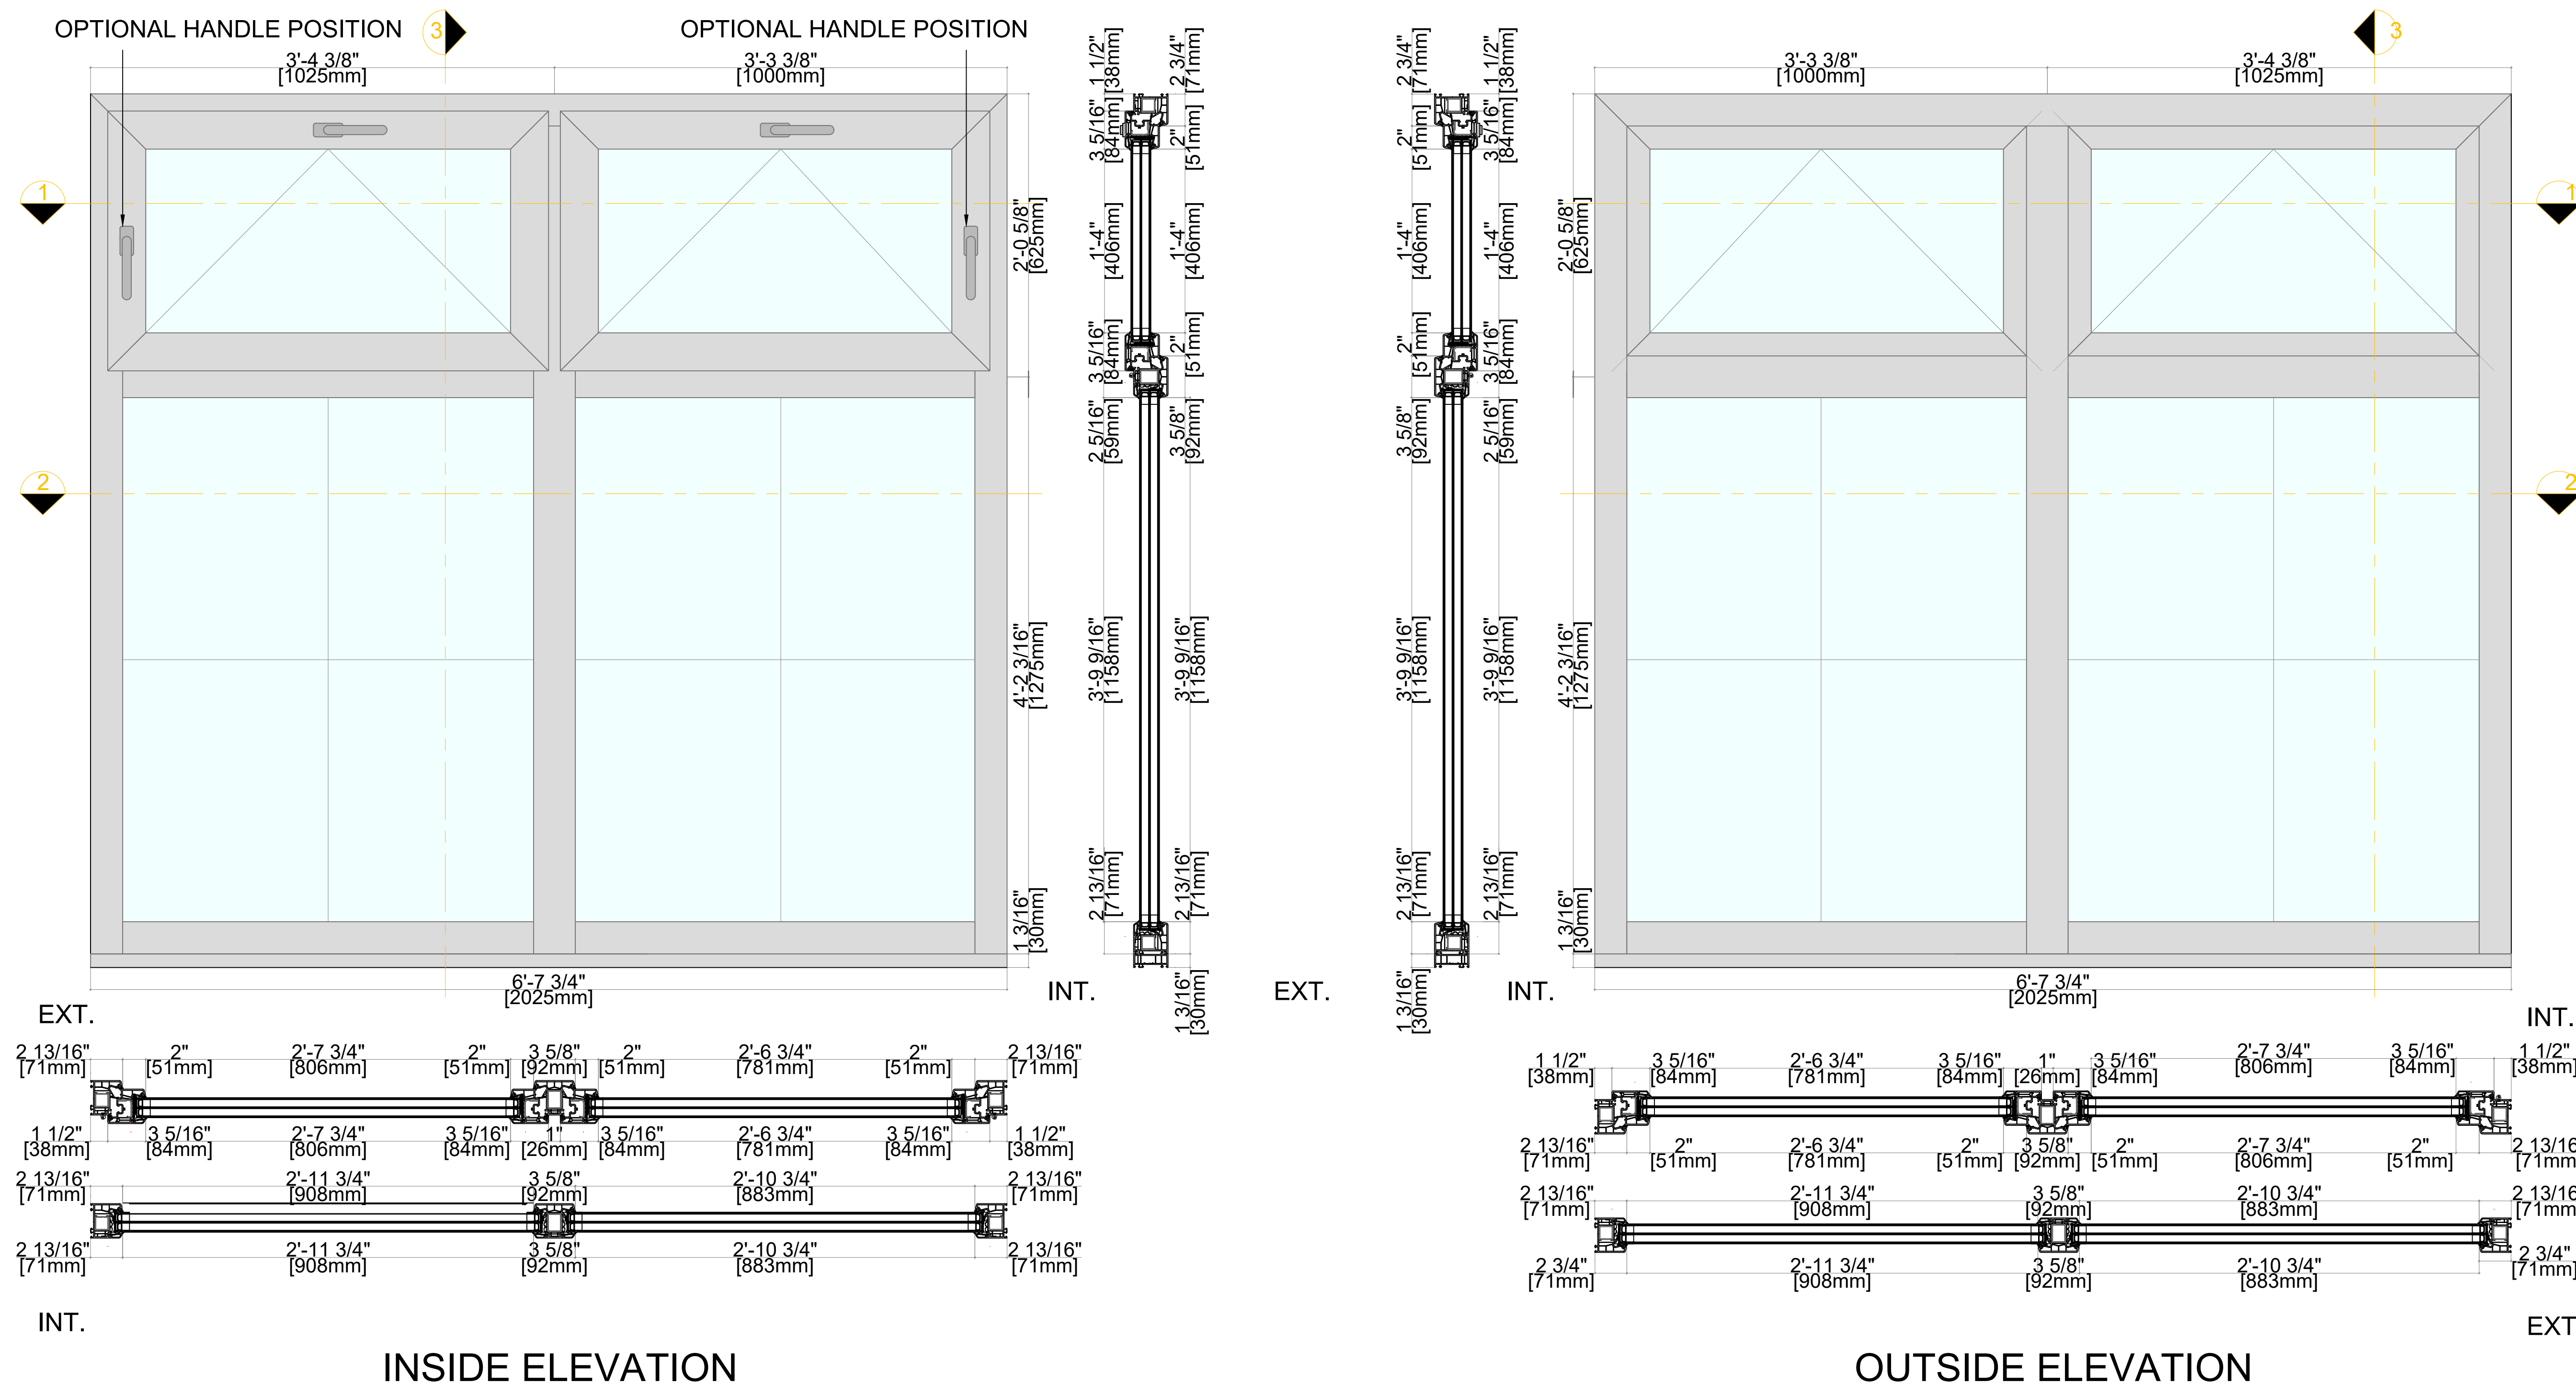

Softline 76mm PVC Product Guide

76mm Profile; Inswing Double Tilt Operable Sash Over Fixed In Frame Double

Elevation key: