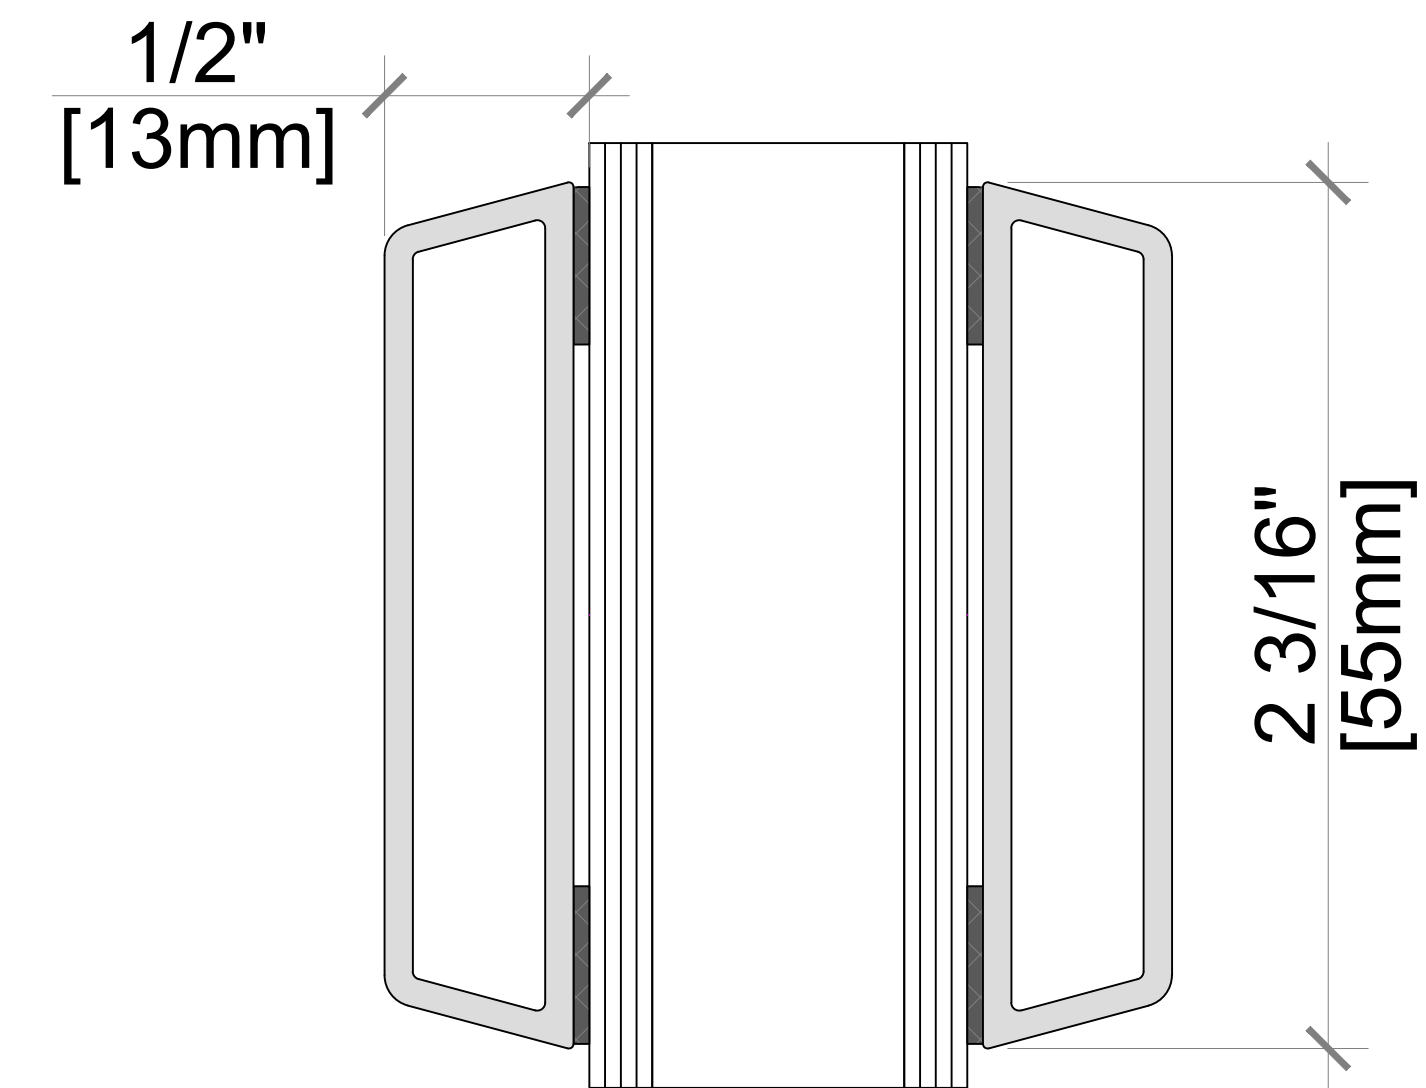

ADHESIVE MUNTIN BAR -
109589 MULLION 55mm -
DOUBLE GLAZED

Elevation key: