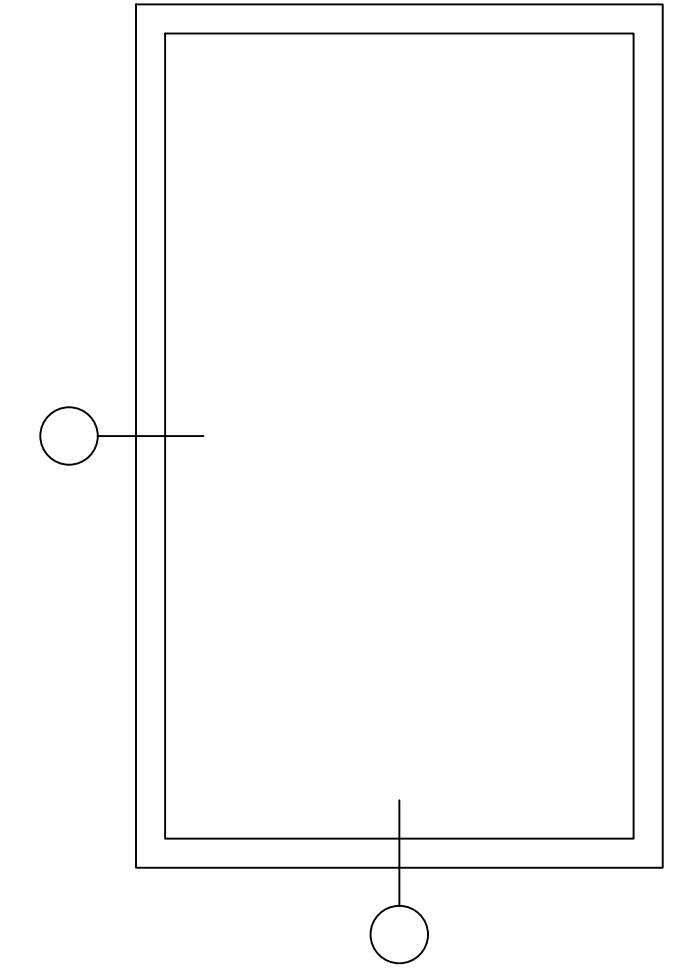

INSWING OPERABLE SWING SASH & FIXED IN FRAME

- FRAME: 101350 FRAME 71mm
- SASH: 103381 SASH 84mm
- SUB SILL: 114053 SUB SILL 30mm
- MULLION: 102350 MULLION 92mm

Note: Available in Double & Triple Glazed
Note: 30mm Sub Sill is Standard but Not Required