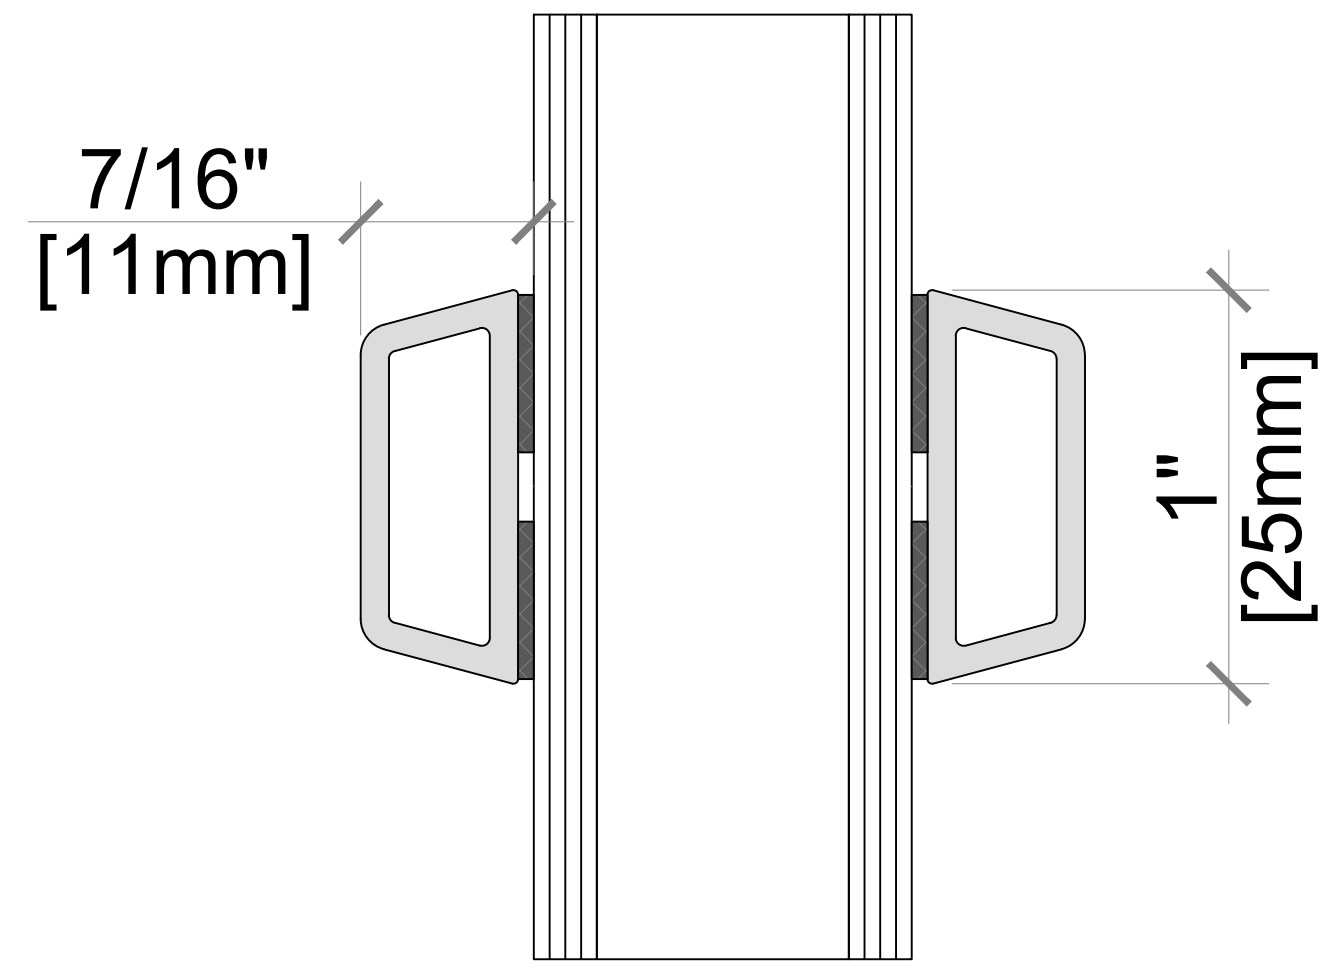

Softline 76mm PVC Product Guide

Adhesive Simulated Divided Light Muntin Bars

A M B E R L I N E

HIGH PERFORMANCE WINDOWS AND DOORS

ADHESIVE MUNTIN BAR -
109590 MULLION 25mm -
DOUBLE GLAZED