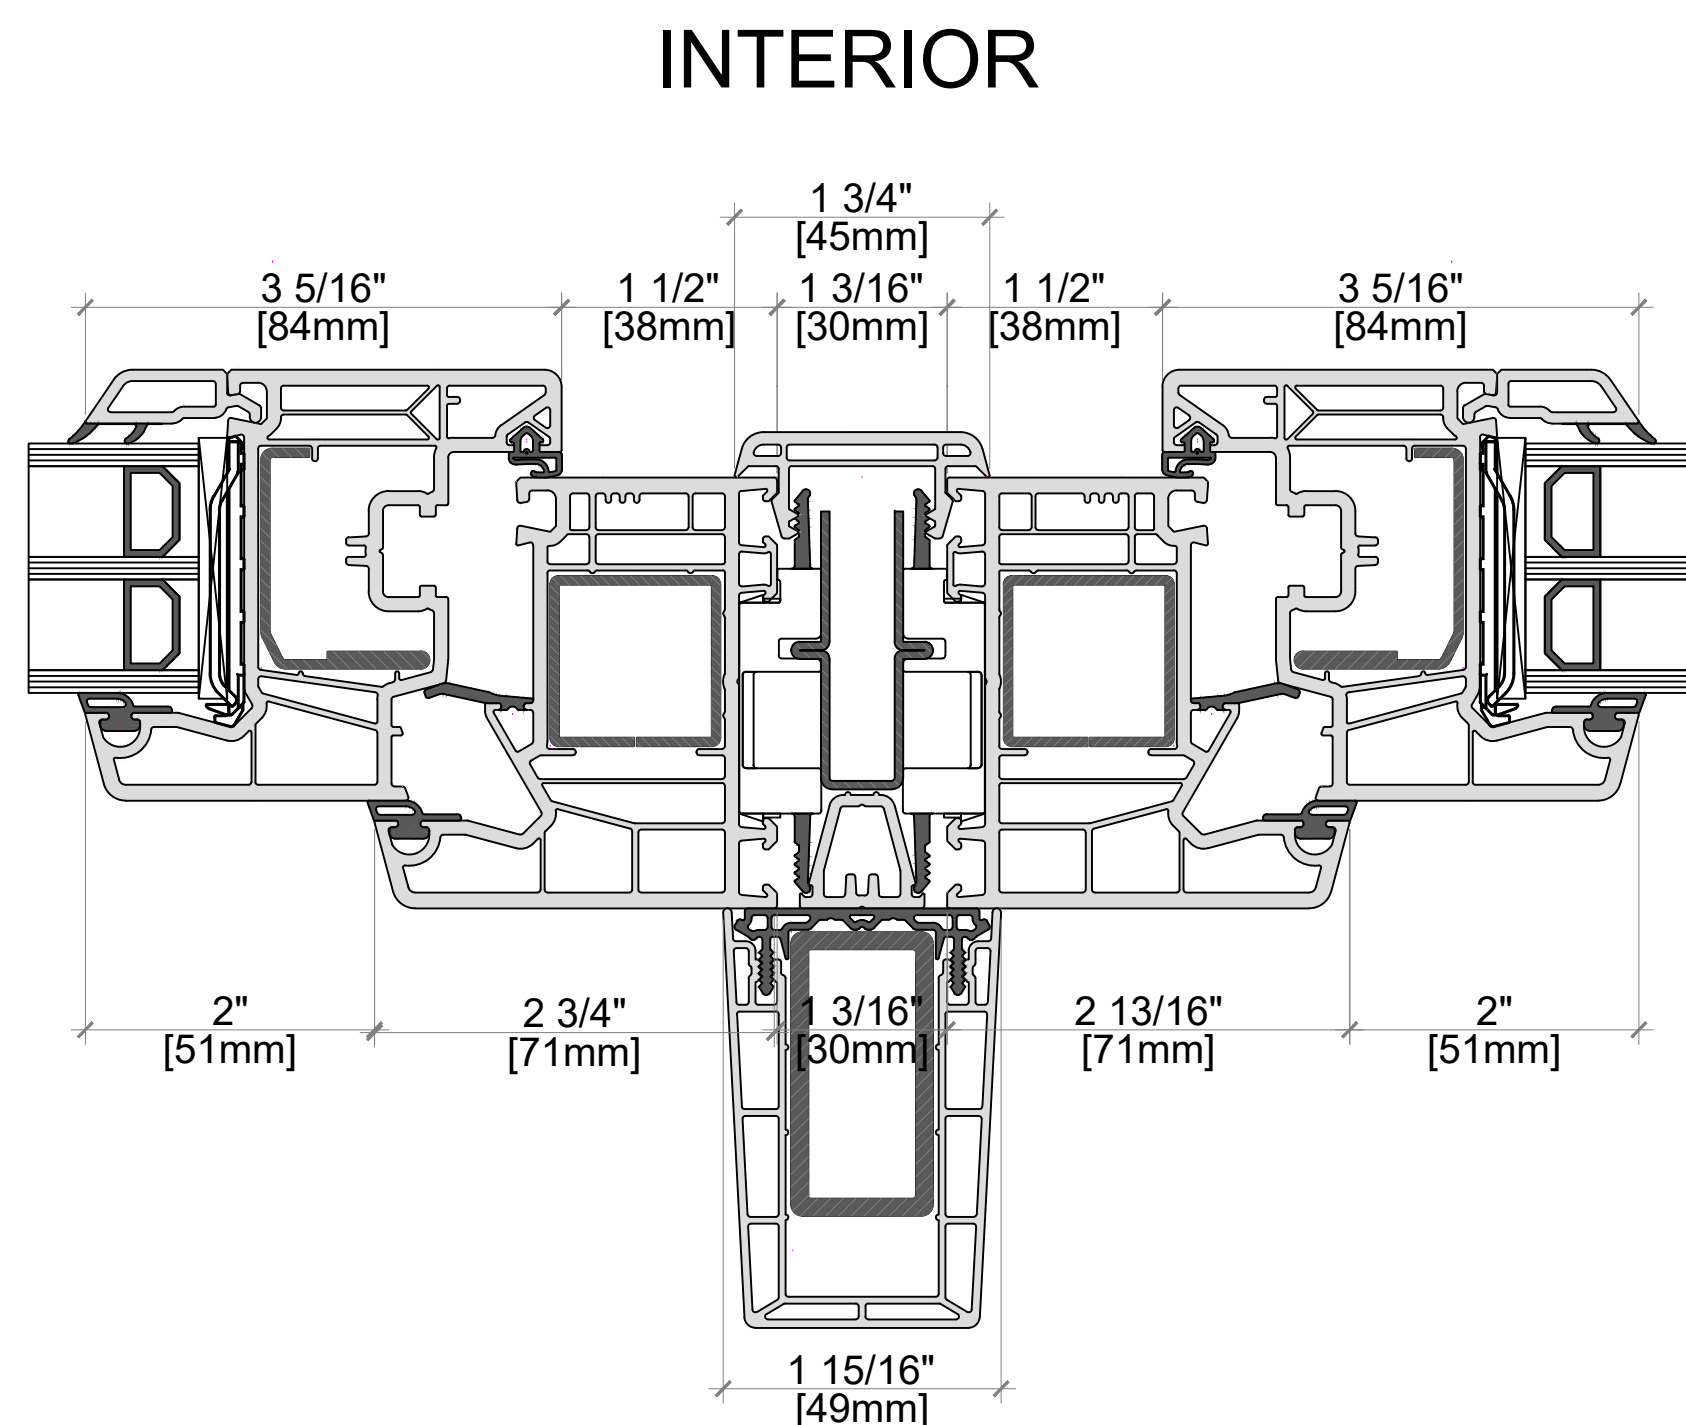

A1 COUPLING PROFILE -
 INTERIOR PROFILE: 116210
 EXTERIOR PROFILE: 116210

EXTERIOR

A1.2 COUPLING PROFILE -
 INTERIOR PROFILE: 116210
 EXTERIOR PROFILE: 116210

EXTERIOR

B1 COUPLING PROFILE -
 INTERIOR PROFILE: 116211
 EXTERIOR PROFILE: 116210

Elevation key:

EXTERIOR

A3.1 COUPLING PROFILE -
 INTERIOR PROFILE: 116210
 EXTERIOR PROFILE: 116213

EXTERIOR

A4.1 COUPLING PROFILE -
 INTERIOR PROFILE: 116210
 EXTERIOR PROFILE: 116213

EXTERIOR

A2.2 COUPLING PROFILE -
 INTERIOR PROFILE: 116210
 EXTERIOR PROFILE: 116213