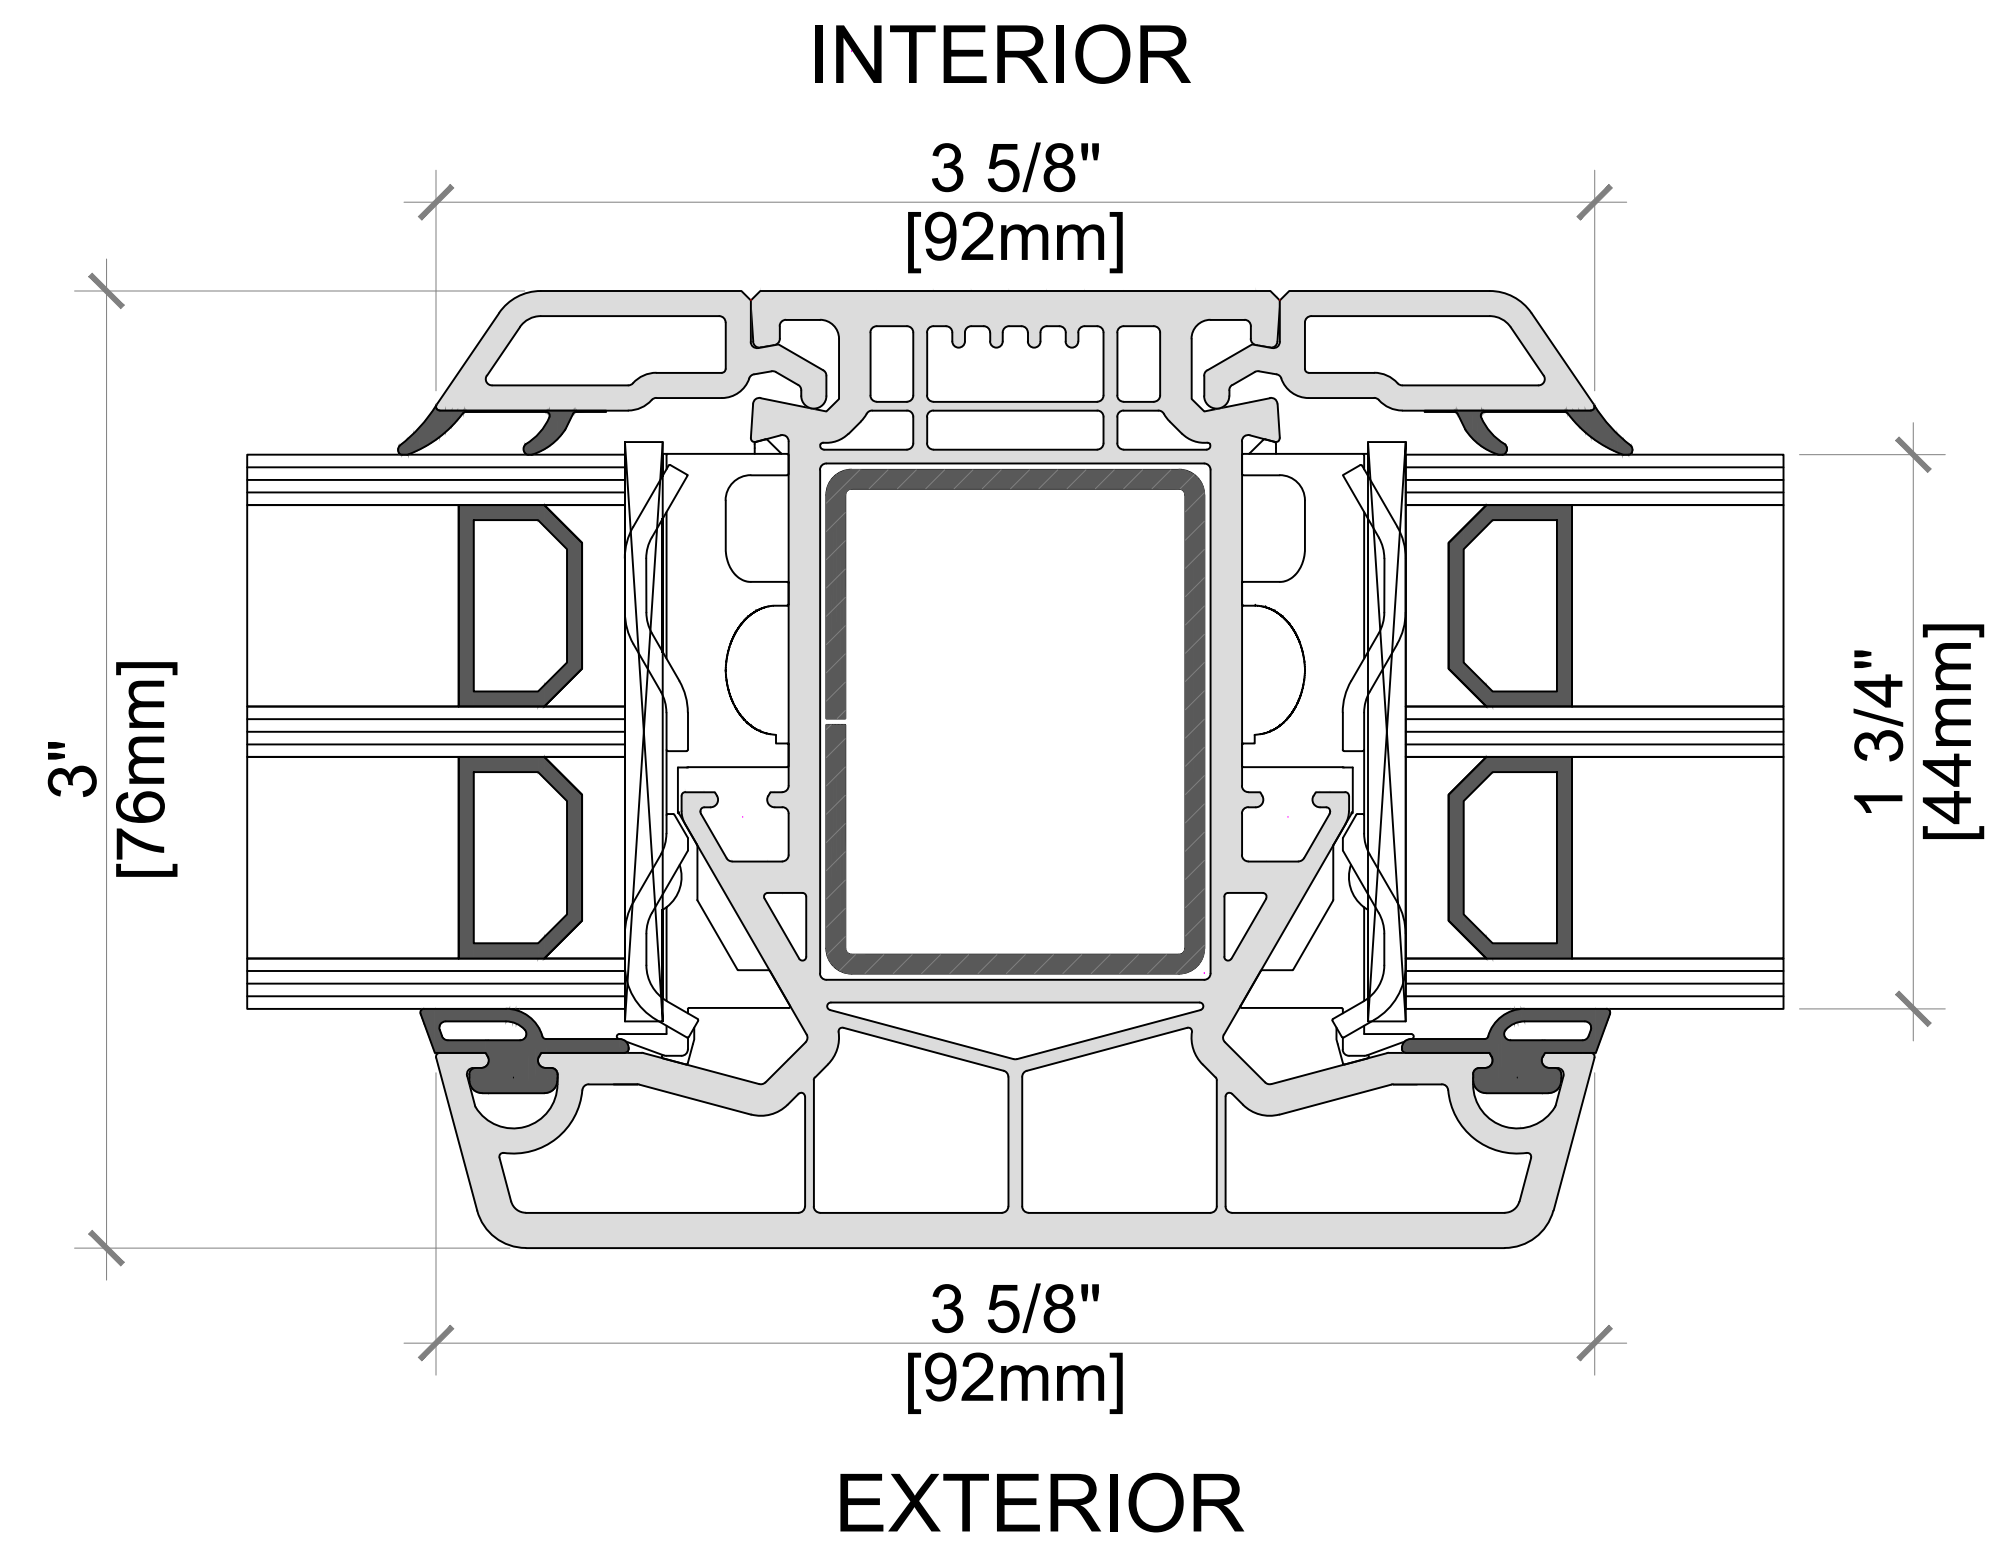

Softline 76mm PVC Product Guide

Glass Partitioning Mullions

A M B E R L I N E
HIGH PERFORMANCE WINDOWS AND DOORS

GLASS PARTITIONING MULLION - STANDARD
102352 MULLION 92mm -
DOUBLE GLAZED

GLASS PARTITIONING MULLION - STANDARD
102352 MULLION 92mm -
TRIPLE GLAZED