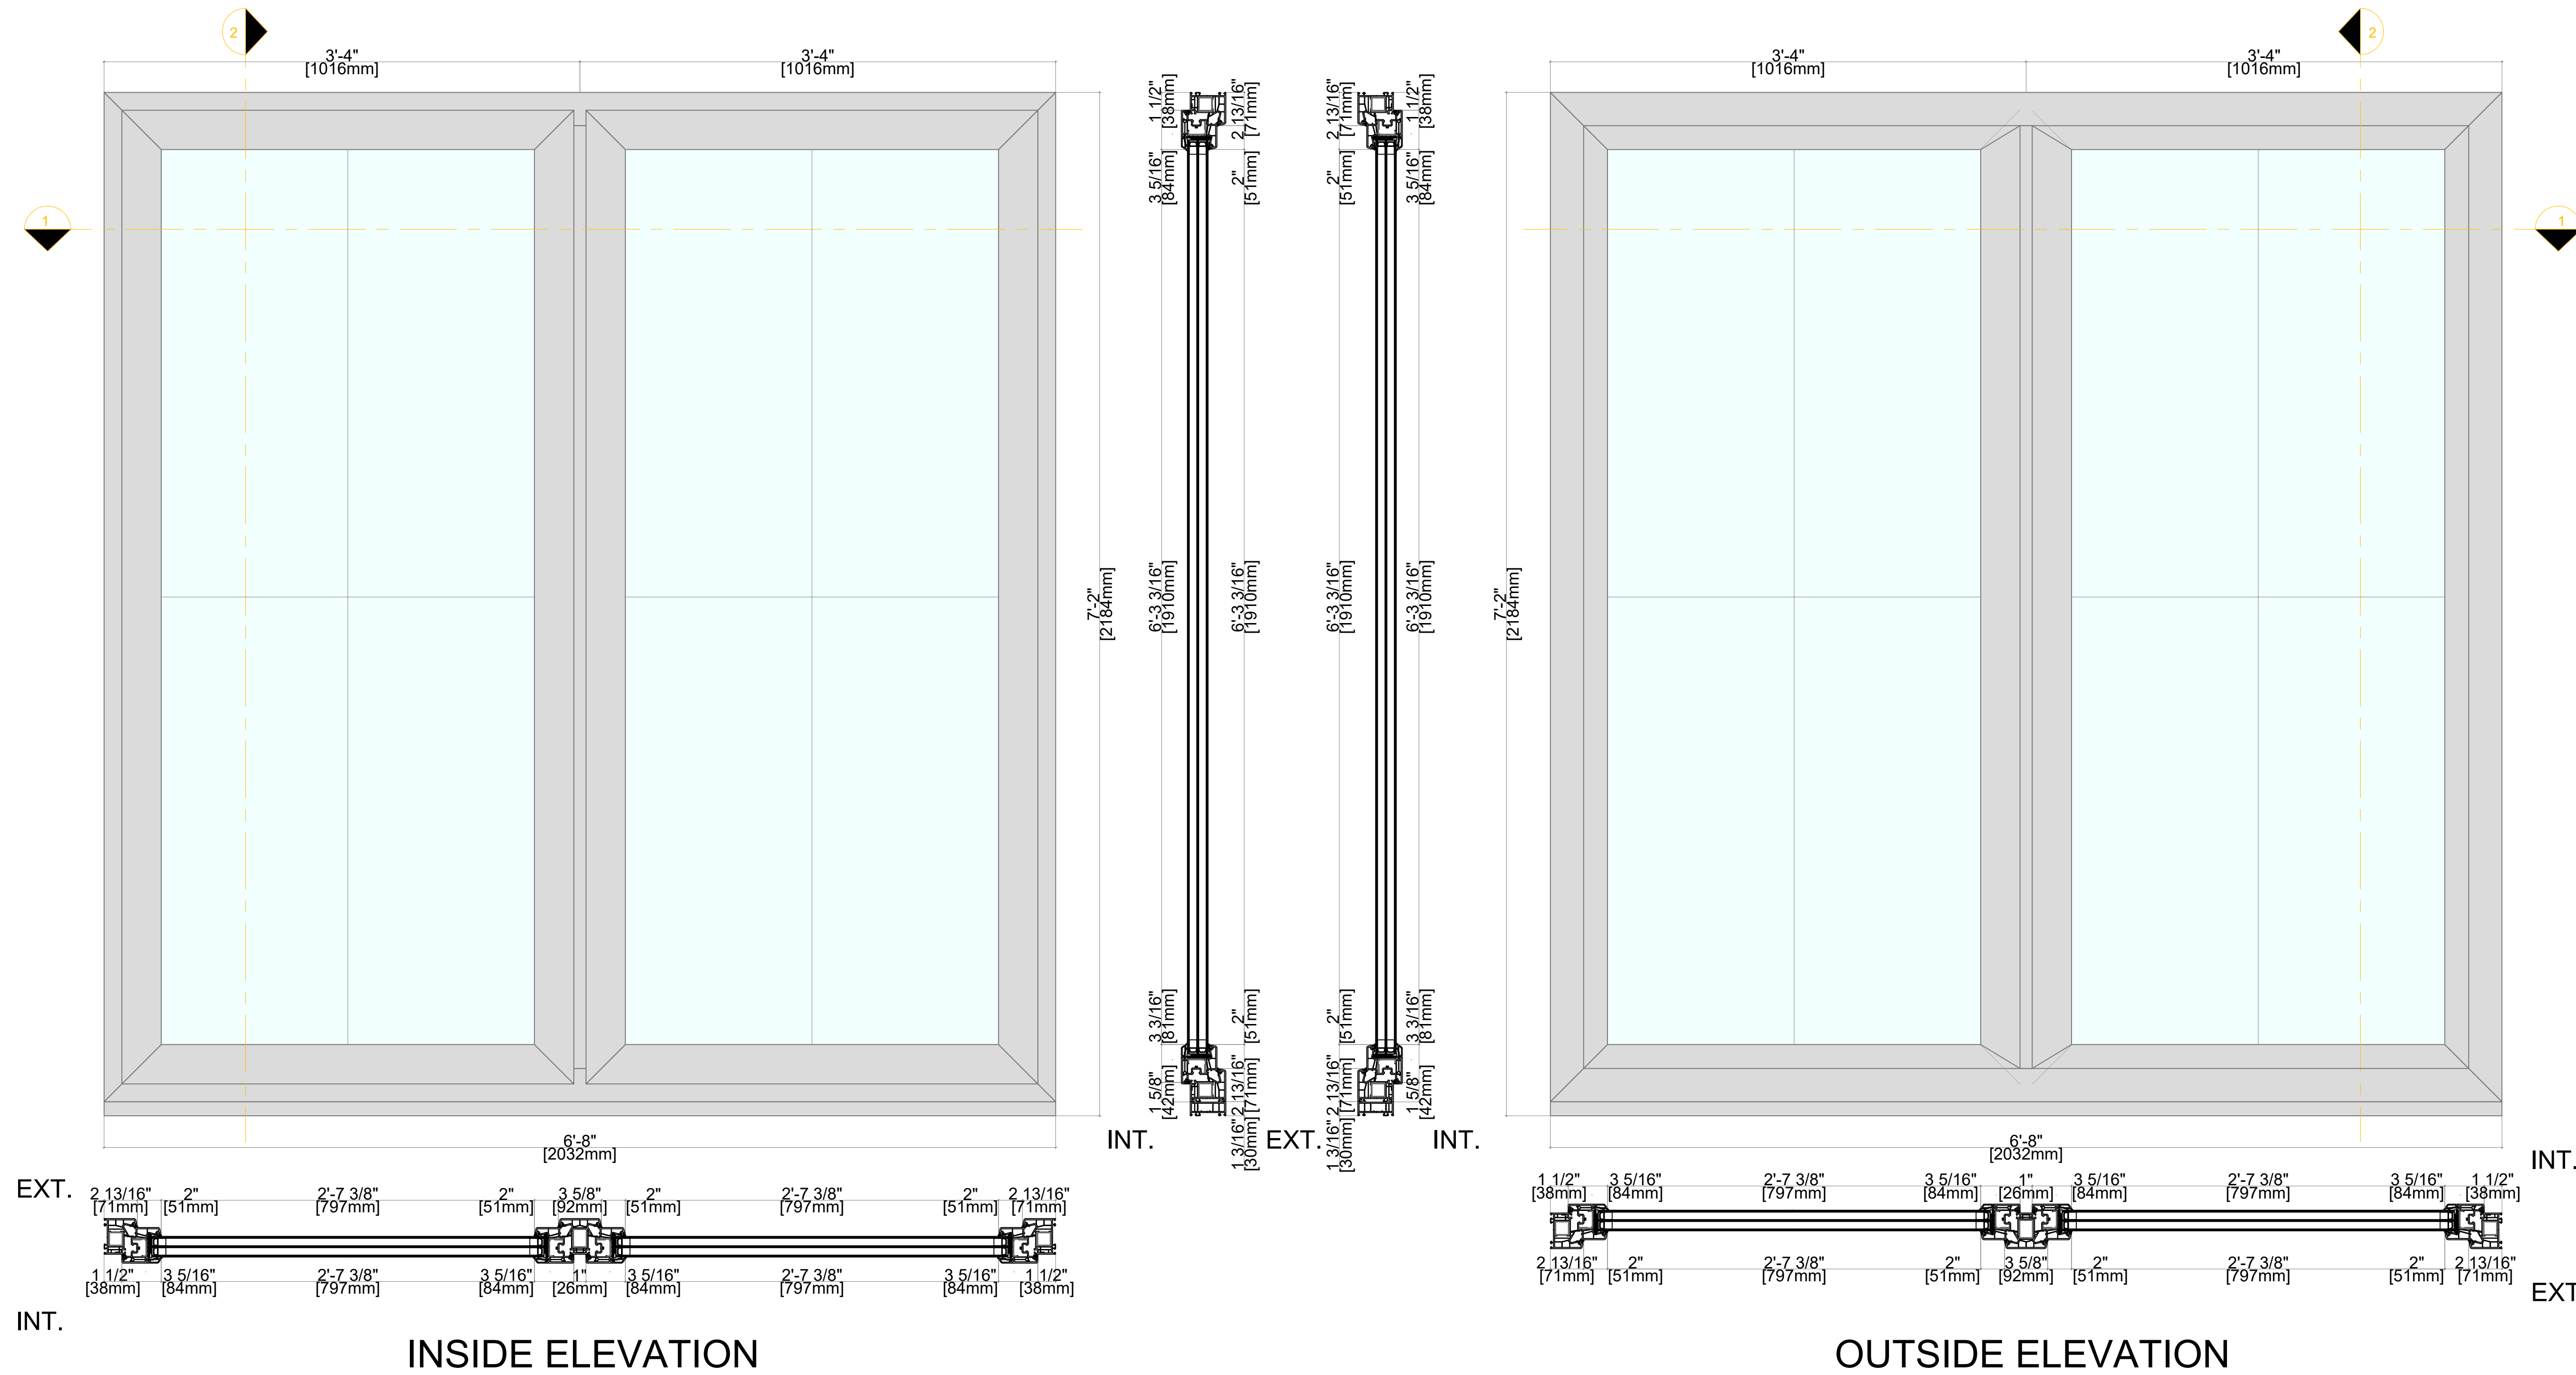

Softline 76mm PVC Product Guide

76mm Profile; Fixed in Sash Side by Side

A M B E R L I N E

HIGH PERFORMANCE WINDOWS AND DOORS

Elevation key: