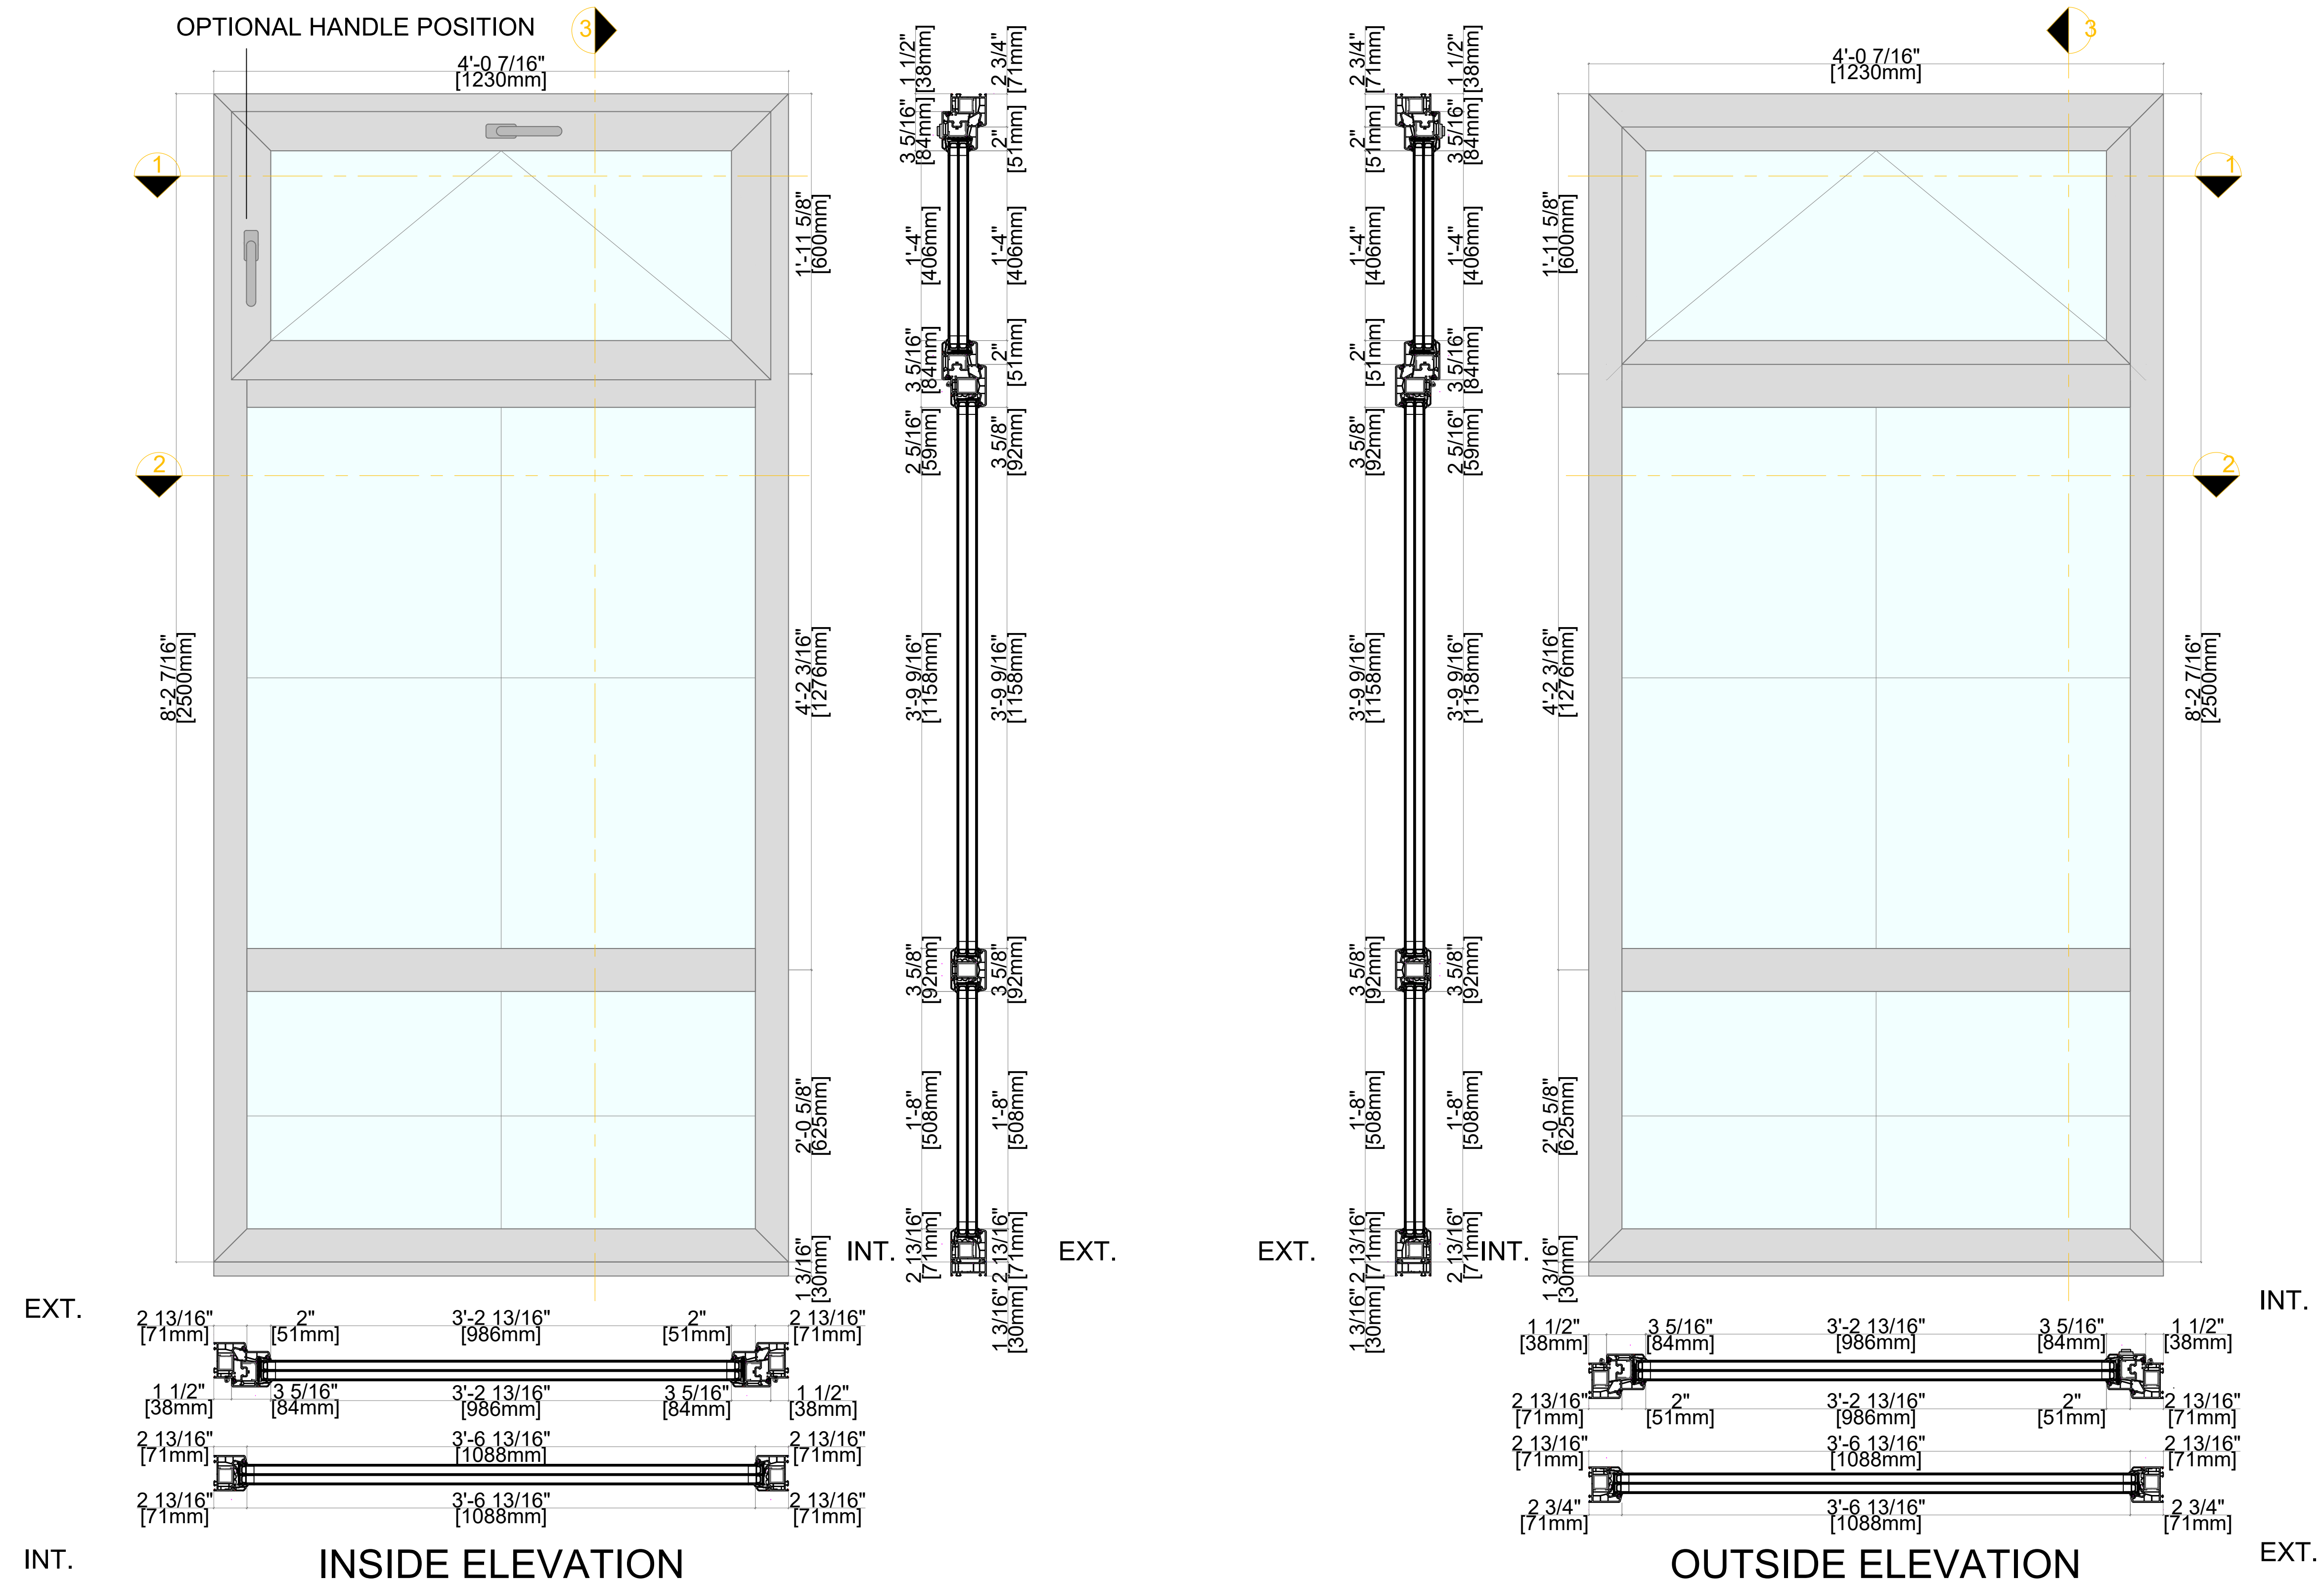

Softline 76mm PVC Product Guide

76mm Profile; Inswing Tilt Operable Sash Over Fixed In Frame Over Fixed Over Fixed In Frame

A M B E R L I N E

HIGH PERFORMANCE WINDOWS AND DOORS