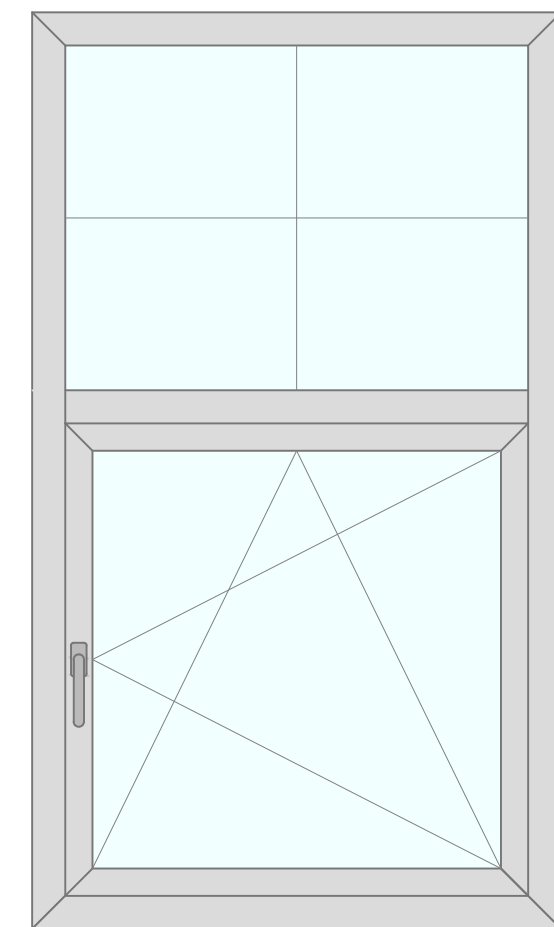

TILT & TURN WINDOW
WITH FIXED FANLIGHT