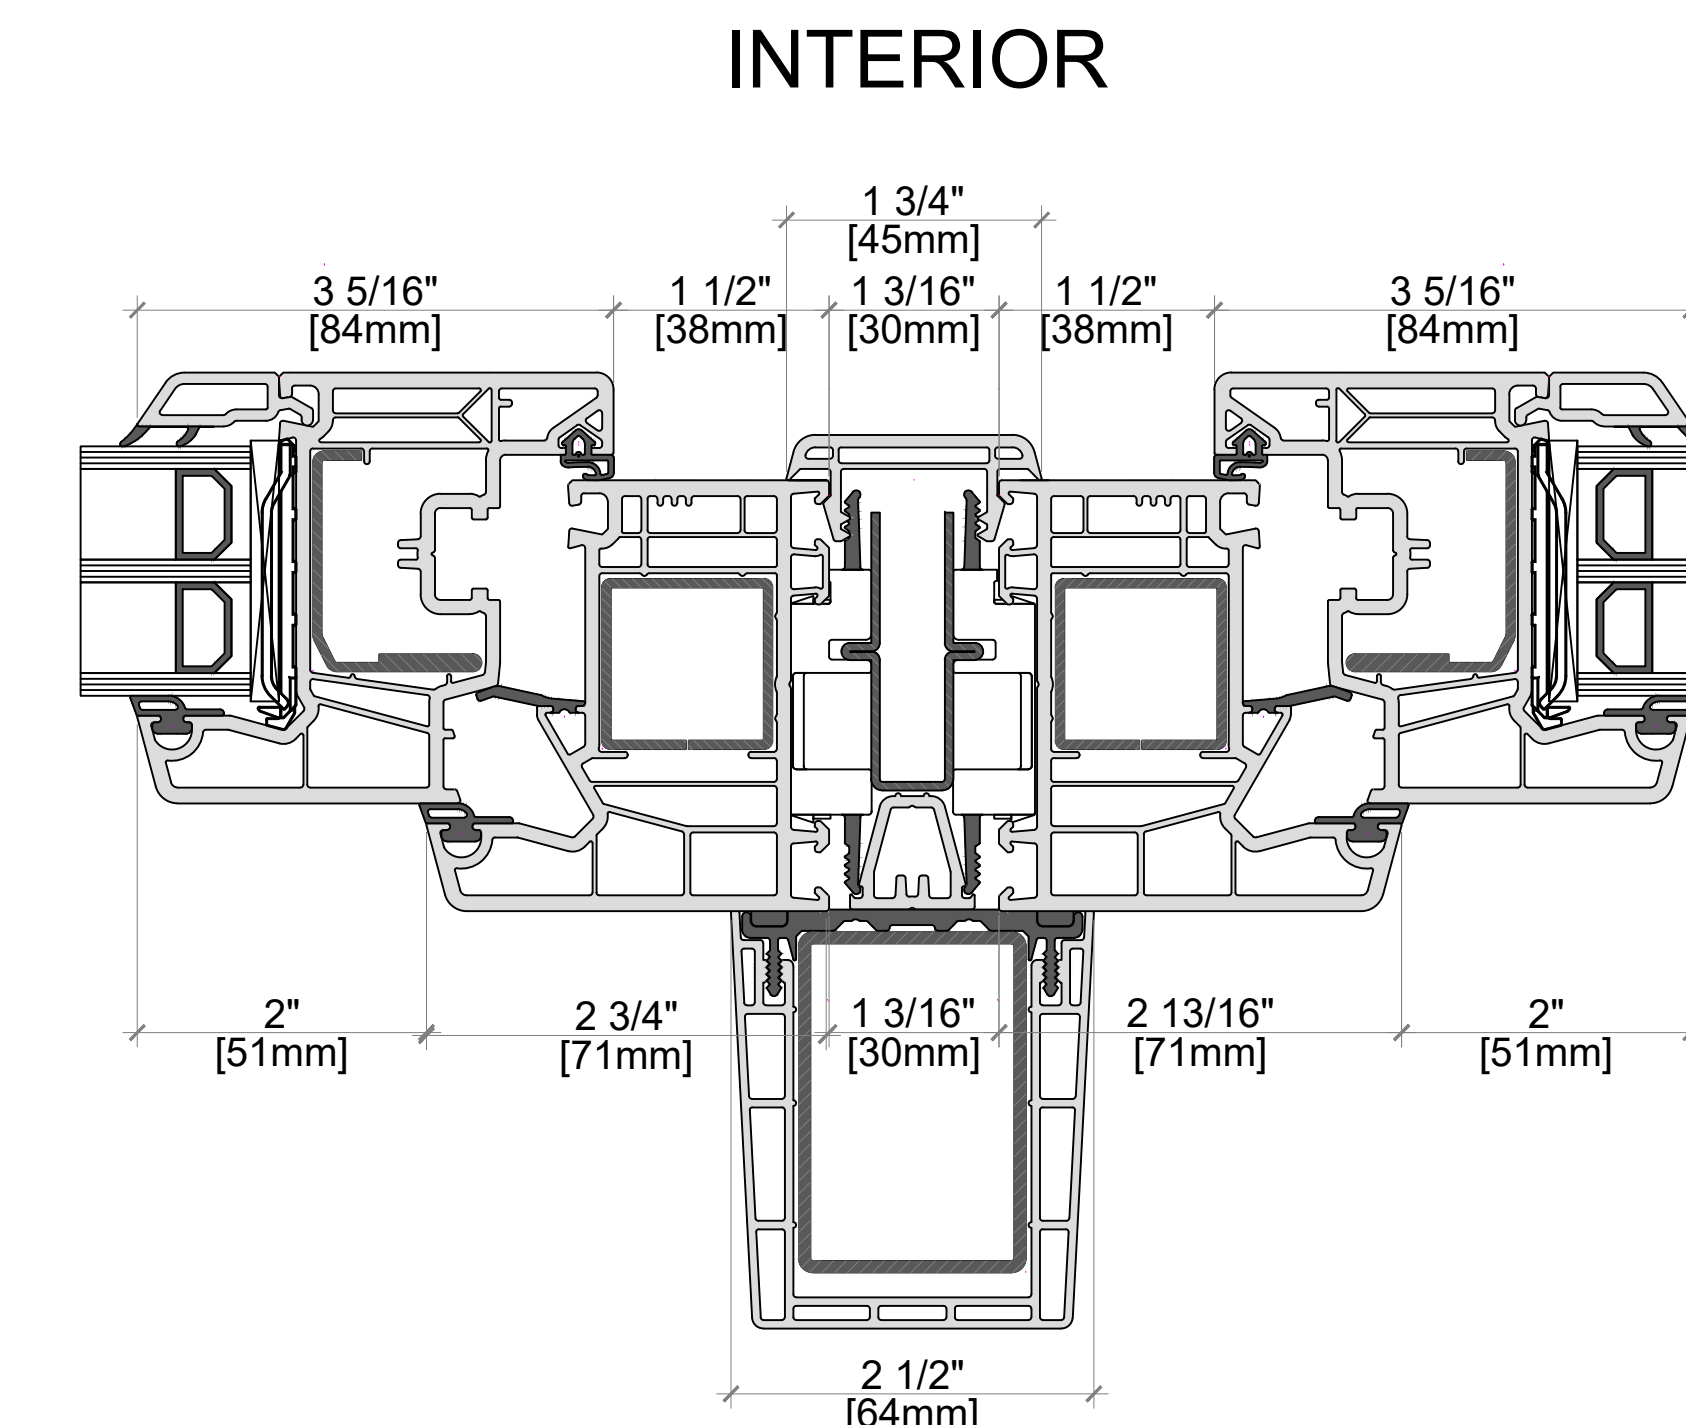

Elevation key:

EXTERIOR

A3.1 COUPLING PROFILE -
 INTERIOR PROFILE: 116210
 EXTERIOR PROFILE: 116213

EXTERIOR

A4.1 COUPLING PROFILE -
 INTERIOR PROFILE: 116210
 EXTERIOR PROFILE: 116213

EXTERIOR

A2.2 COUPLING PROFILE -
 INTERIOR PROFILE: 116210
 EXTERIOR PROFILE: 116213