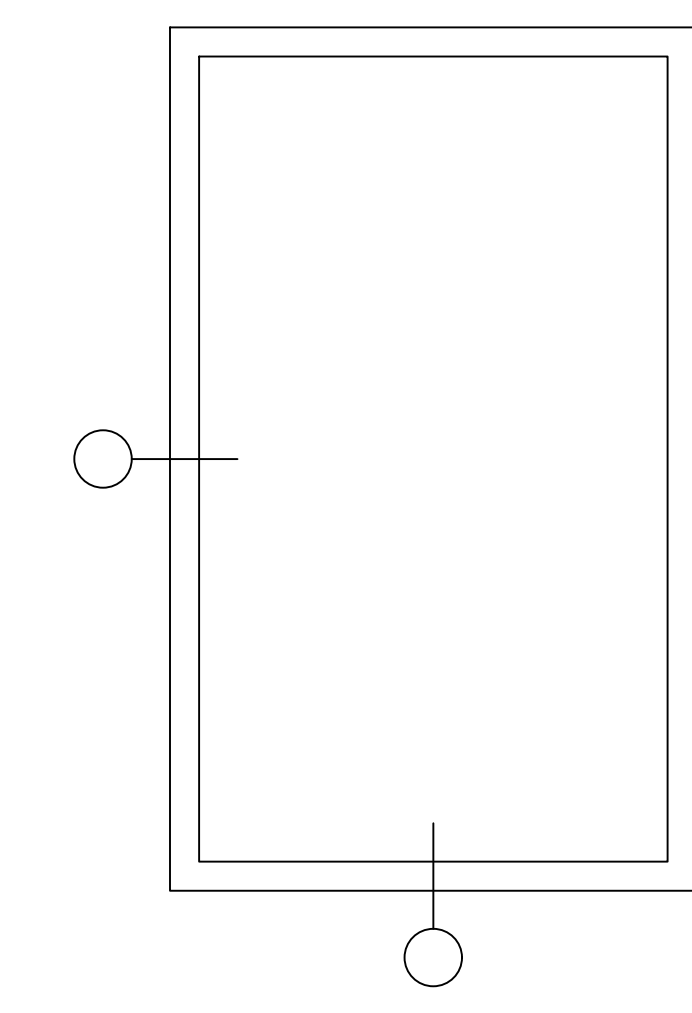

**TWO PART WINDOW WITH INSWING TILT & TURN OPERABLE SASH BESIDE FIXED
IN SASH WITH SPANDREL**
FRAME: 101350 FRAME 71mm
SASH: 103381 SASH 84mm
SUB SILL: 114053 SUB SILL 30mm
MULLION: 102350 MULLION 92mm

Note: Available in Double & Triple Glazed
Note: 30mm Sub Sill is Standard but Not Required