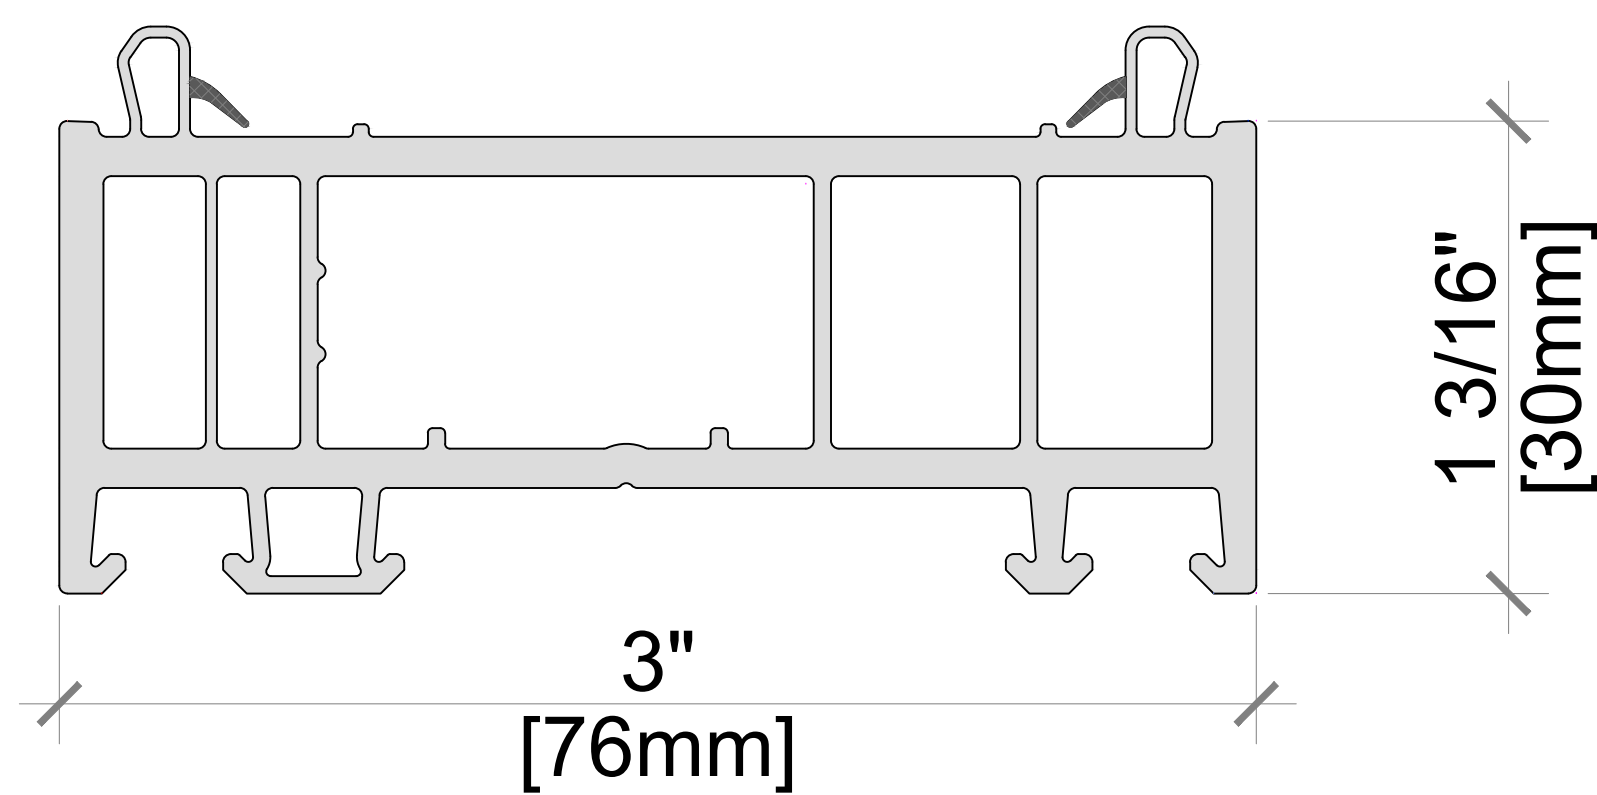

SUB SILL:
ACTS AS A FRAME EXTENSION FOR THE
BOTTOM FRAME OF THE WINDOW

Note:
Sub Sill is Only for the Bottom of the Window
and Not the Head or Jamb of the Window.