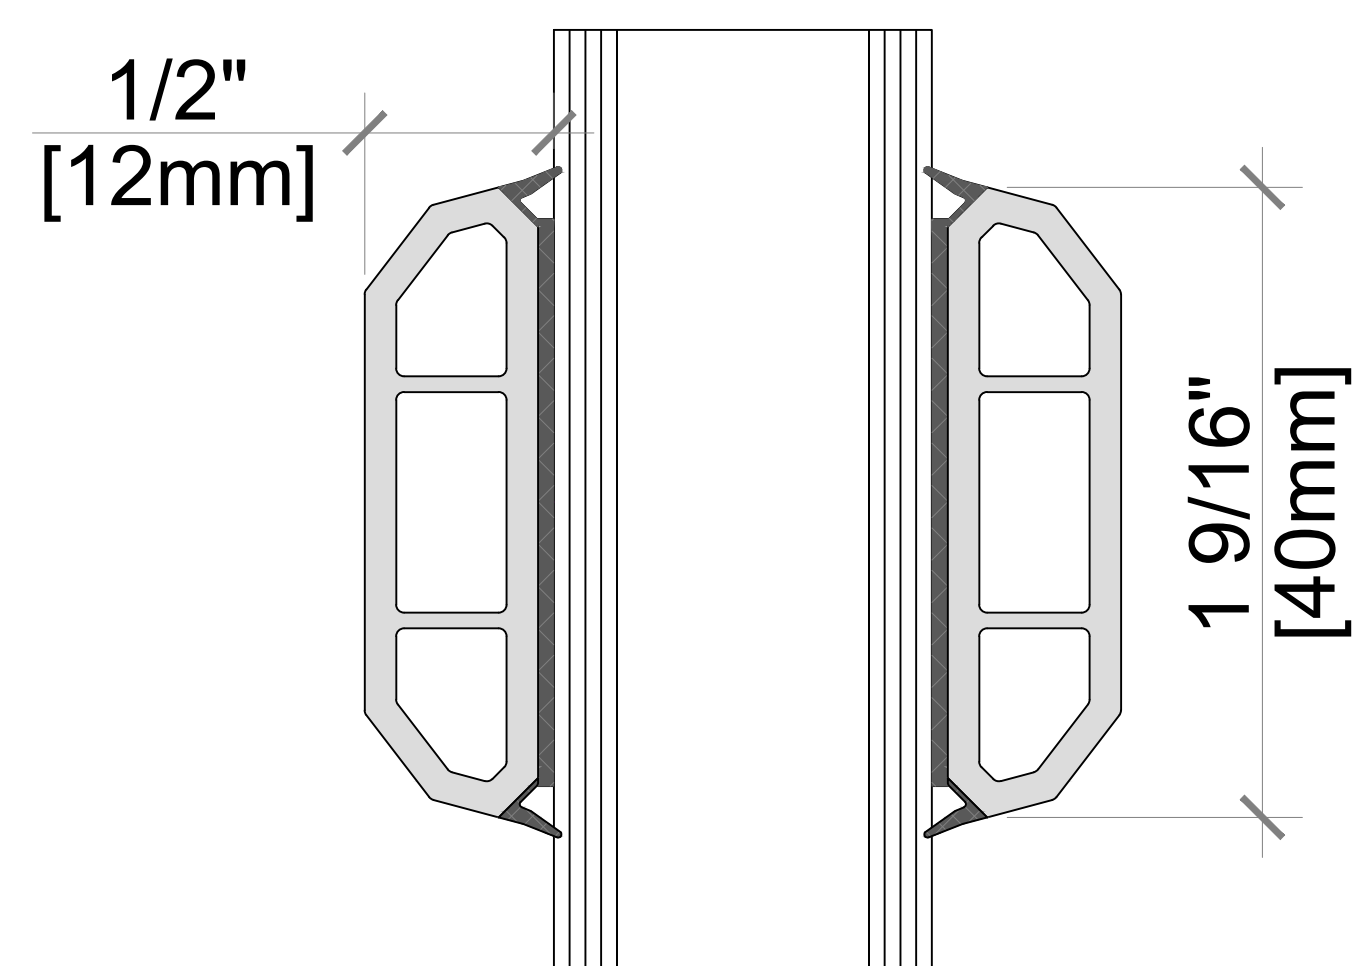

ADHESIVE MUNTIN BAR -
109587 MULLION 25mm -
DOUBLE GLAZED

ADHESIVE MUNTIN BAR -
109589 MULLION 55mm -
DOUBLE GLAZED

Elevation key:

ADHESIVE MUNTIN BAR -
109588 MULLION 40mm -
DOUBLE GLAZED

ADHESIVE MUNTIN BAR -
109504 MULLION 40mm -
DOUBLE GLAZED