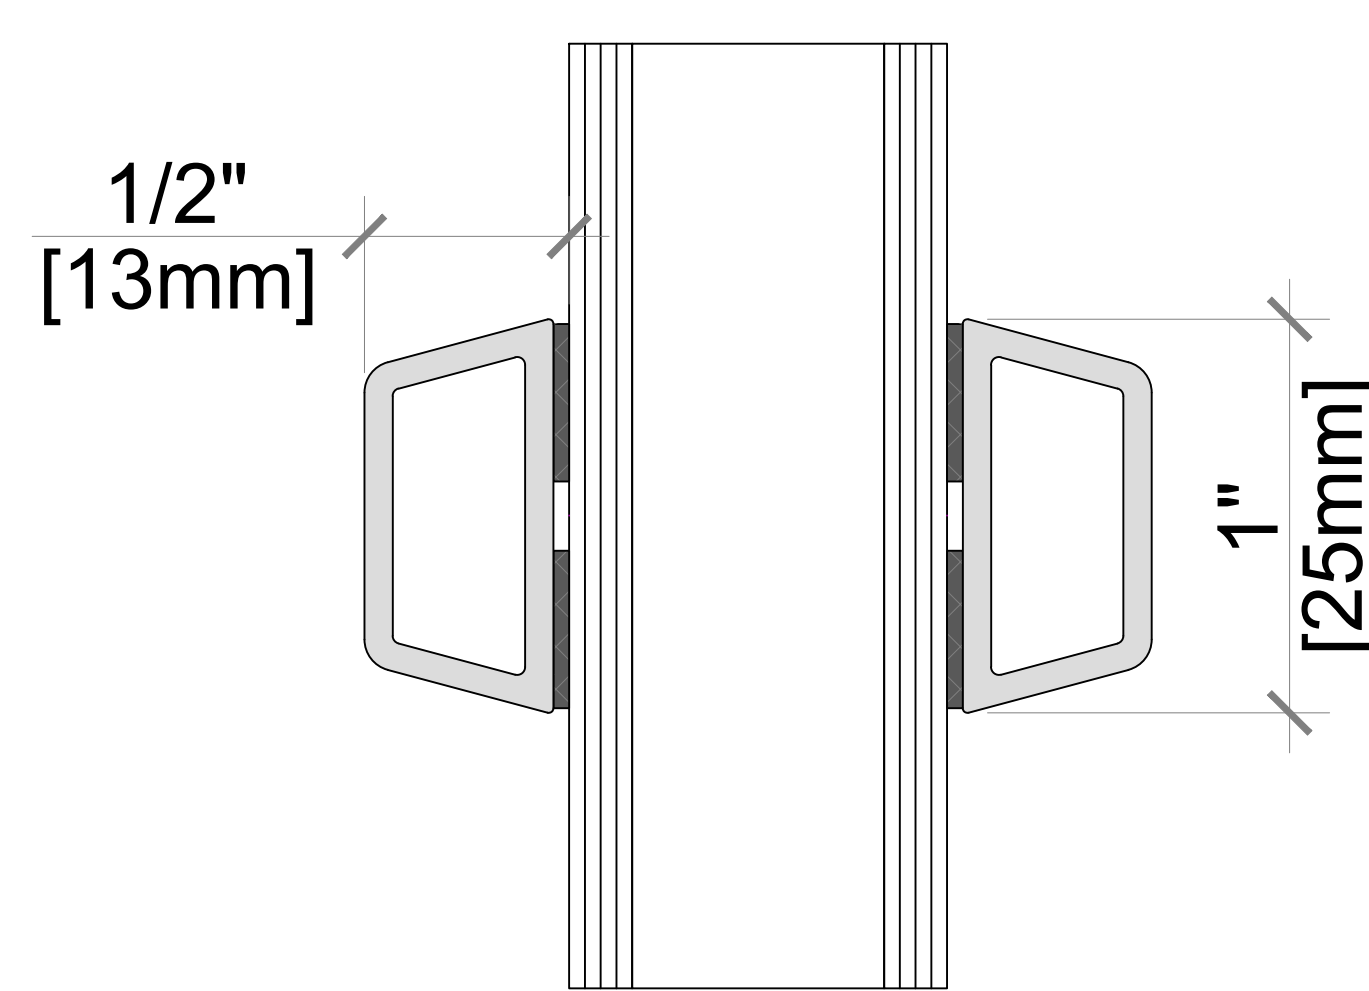

Note: Available in Double &
Triple Glazed

Softline 76mm PVC Product Guide

Adhesive Simulated Divided Light Muntin Bars

A M B E R L I N E

HIGH PERFORMANCE WINDOWS AND DOORS

ADHESIVE MUNTIN BAR -
109590 MULLION 25mm -
DOUBLE GLAZED