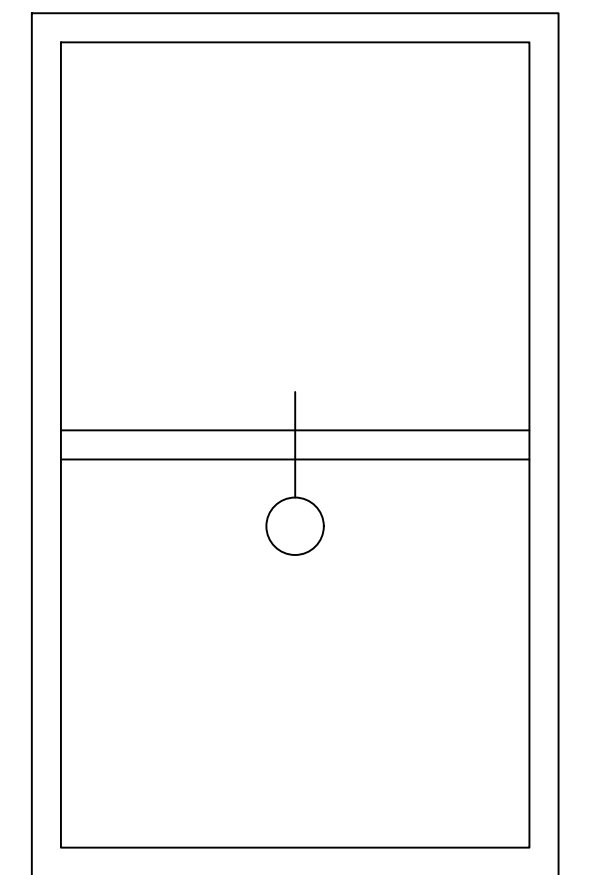

ADHESIVE MUNTIN BAR -
109588 MULLION 40mm -
DOUBLE GLAZED