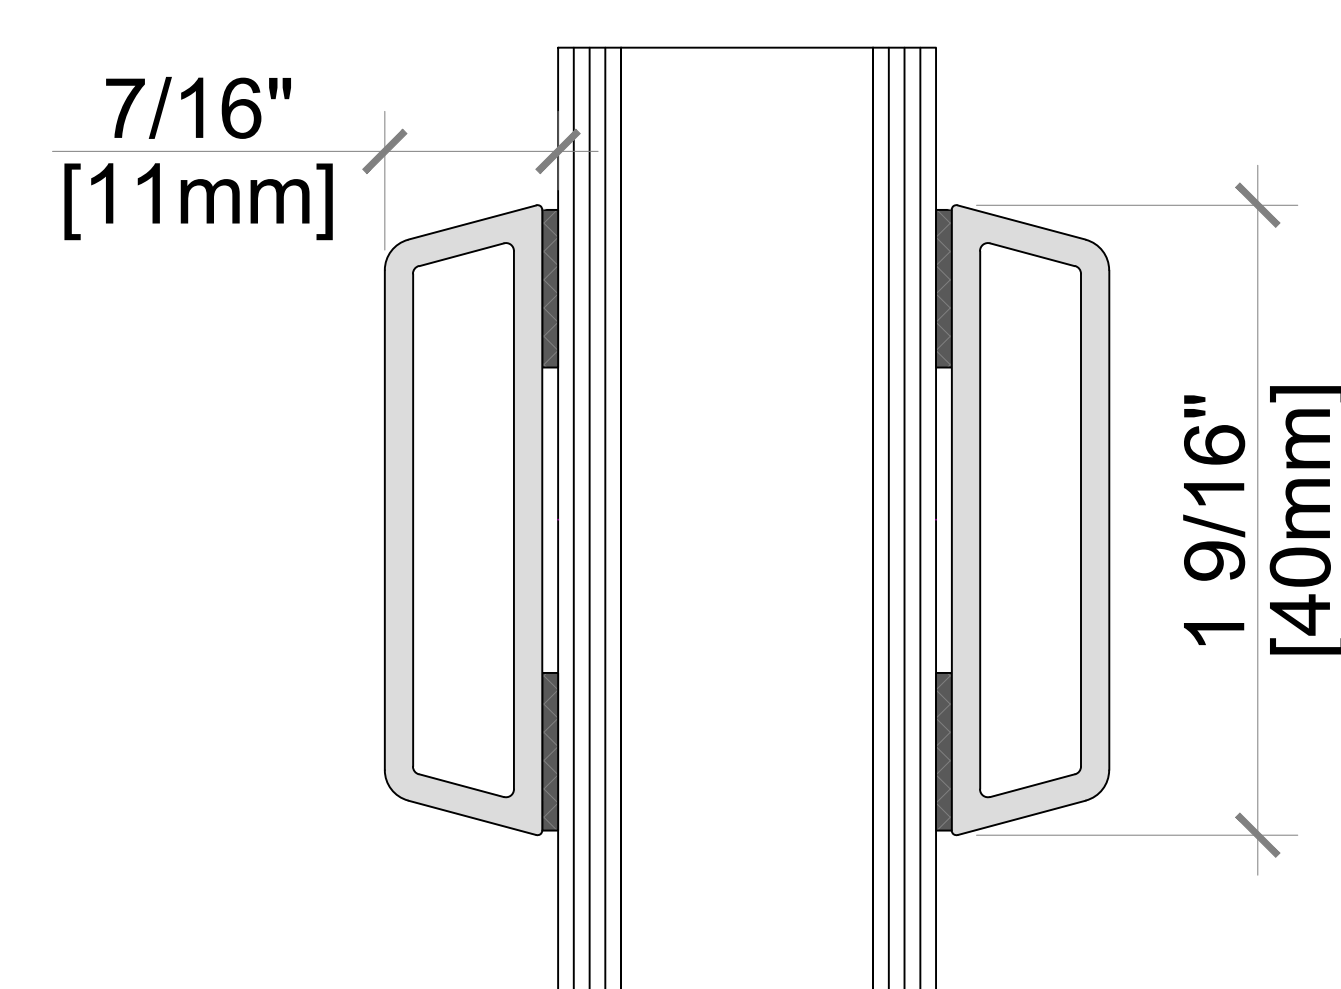

ADHESIVE MUNTIN BAR -
109587 MULLION 25mm -
DOUBLE GLAZED

ADHESIVE MUNTIN BAR -
109589 MULLION 55mm -
DOUBLE GLAZED

Elevation key:

ADHESIVE MUNTIN BAR -
109588 MULLION 40mm -
DOUBLE GLAZED

ADHESIVE MUNTIN BAR -
109504 MULLION 40mm -
DOUBLE GLAZED