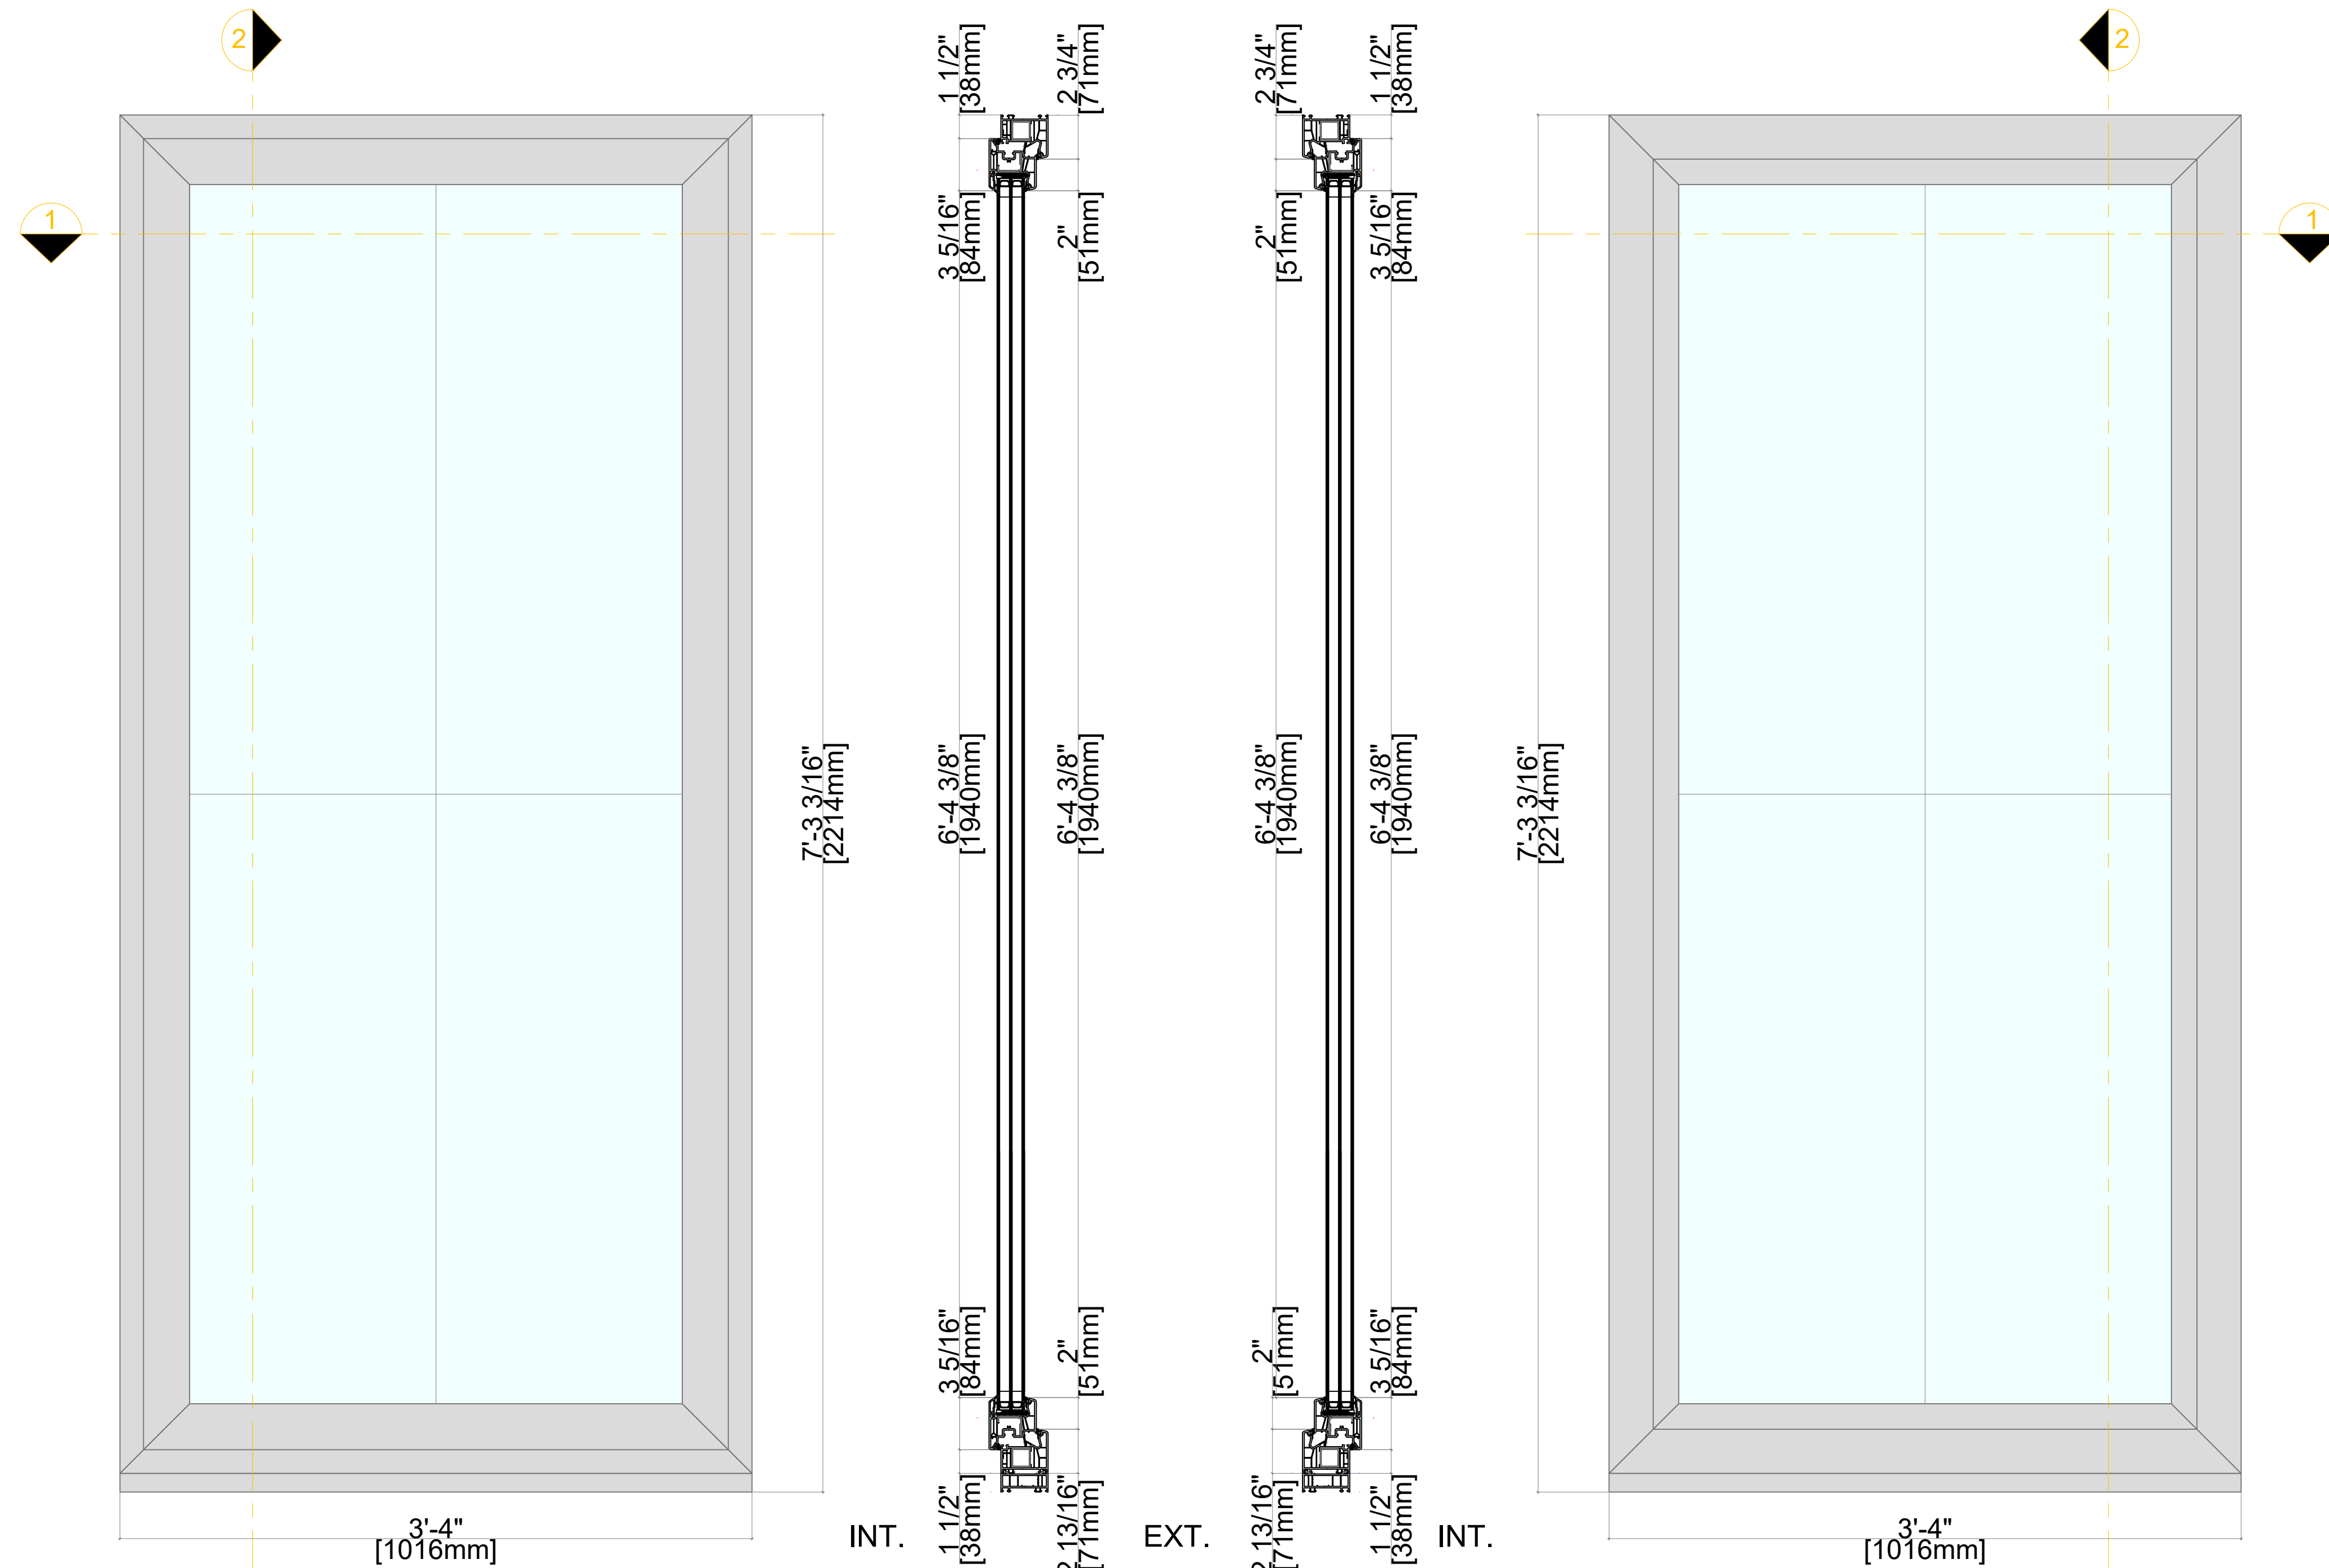

Note: 30mm Sub Sill is Standard but Not Required

FIXED IN FRAME
 FRAME: 101350 FRAME 71mm
 SUB SILL: 114054 SUB SILL 30mm

Softline 76mm PVC Product Guide

76mm Profile; Fixed in Sash

A M B E R L I N E

HIGH PERFORMANCE WINDOWS AND DOORS