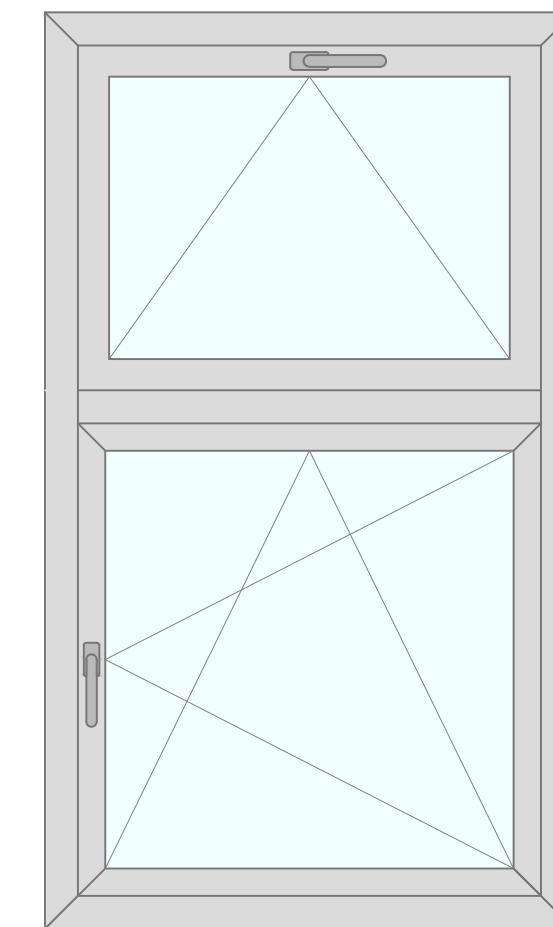

TILT & TURN WINDOW
WITH TILTING FANLIGHT