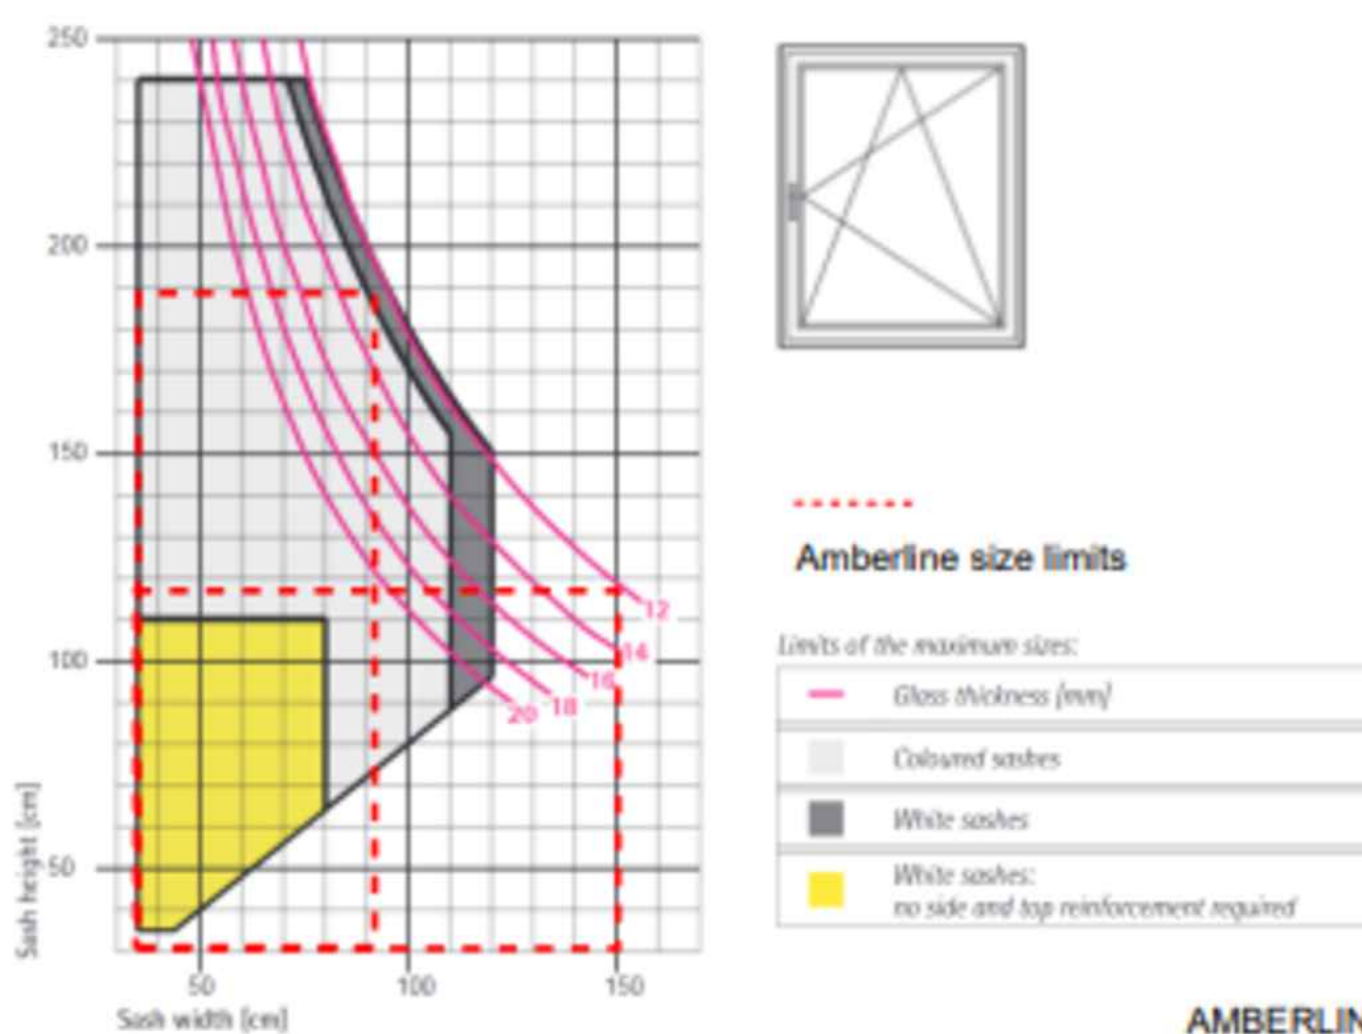

The pink line represents the total glass combined thickness in an IGU. This is NOT the total IGU thickness

-Standard combined thickness is 12mm (4mmX3).

-Anything over 7' (84"/213cm) commonly will be sized up to 18mm thickness (6mmx3)

Limits of the maximum sizes:

Entry swing door window maximum sizes- PVC entry doors, residential applications ONLY (Chart is in cm, divide by 2.54 to get inches.)

Sizing guide: Sash size

Max sash height: 86" (220cm) frame size 89"
Max sash width: 38" (96cm) frame size 41"

Limits of the maximum sizes:

Operable Tilt turn windows and balcony doors:

(Chart is in cm, divide by 2.54 to get inches.)

Size guide:

Max height: 74" (190cm) @ 36" (90cm)
Max width: 60" (150cm) @ 47" (120cm)