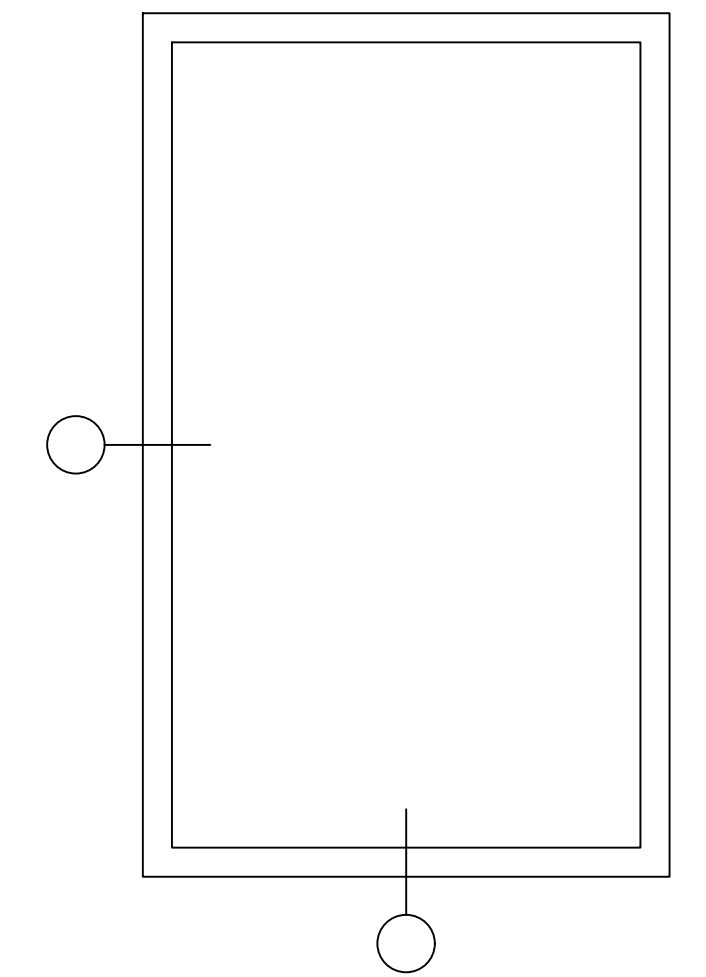

Elevation key:

INSIDE ELEVATION