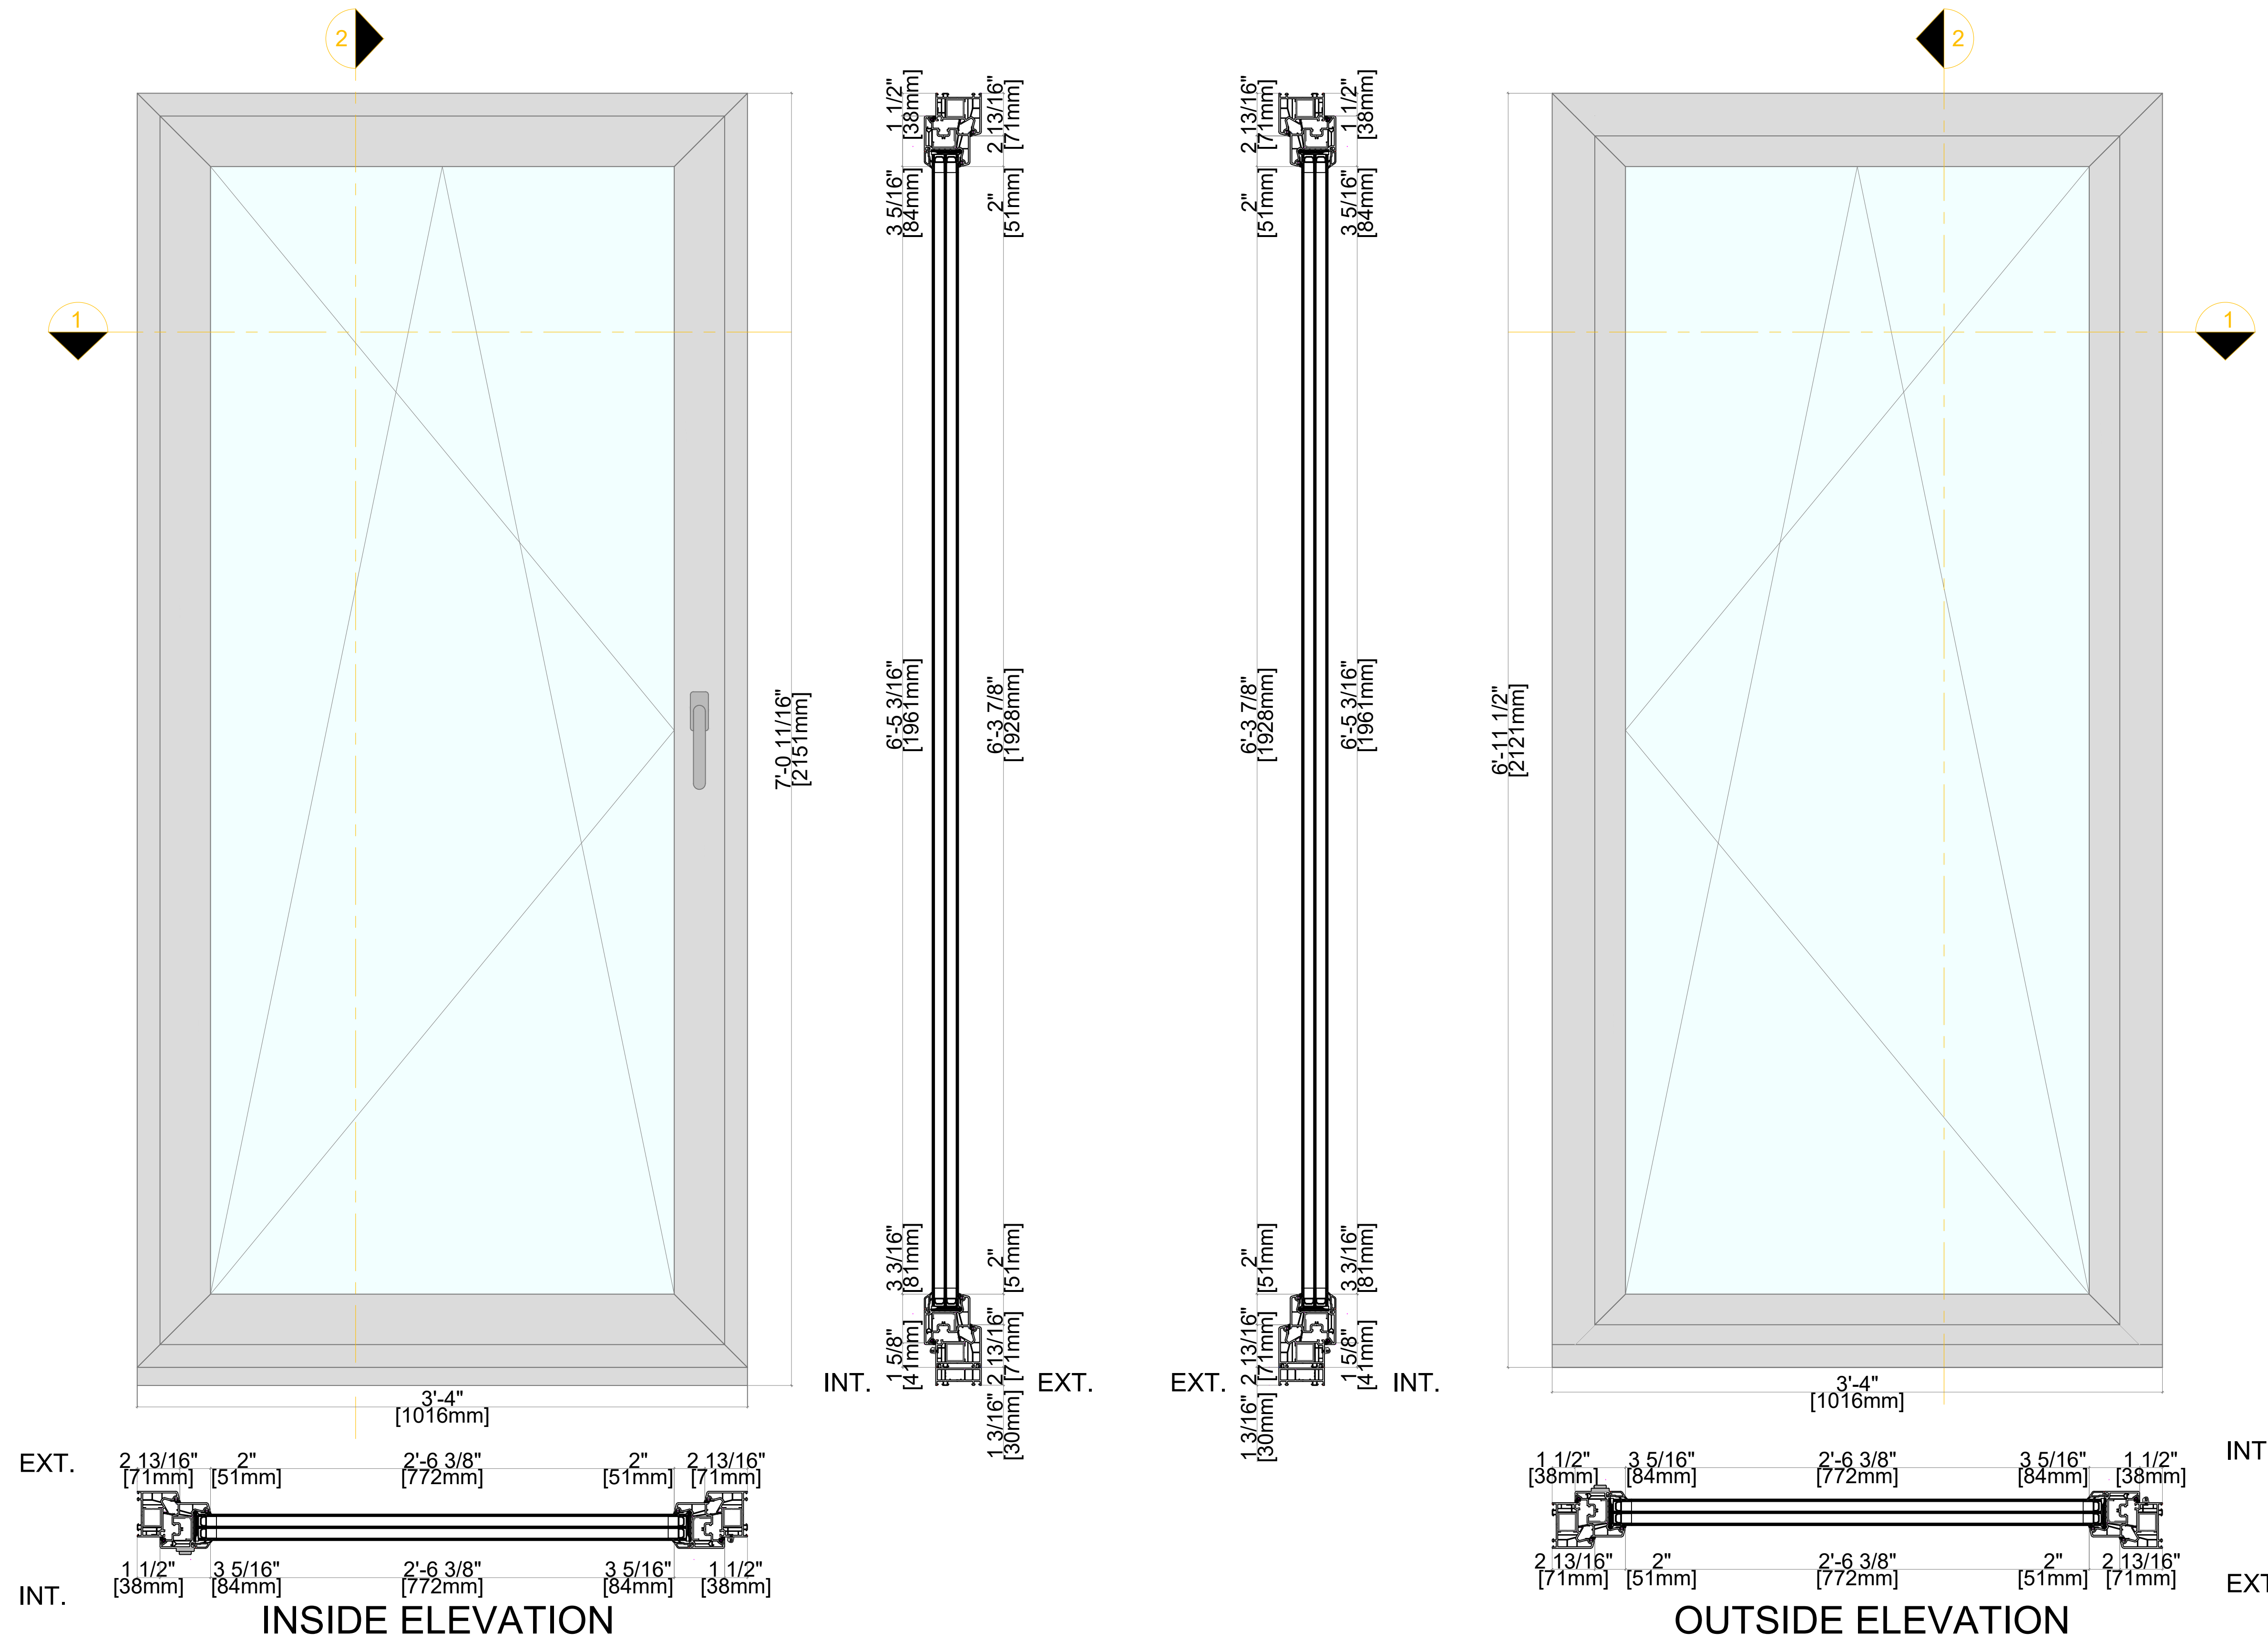

Softline 76mm PVC Product Guide

Standard 76mm Profile; Inswing Tilt & Turn Operable Sash

A M B E R L I N E

HIGH PERFORMANCE WINDOWS AND DOORS

STANDARD; INSWING TILT & TURN OPERABLE SASH

FRAME: 101350 FRAME 71mm

SASH: 103381 SASH 84mm

SUB SILL: 114053 SUB SILL 30mm

Note: Available in Double & Triple Glazed

Note: 30mm Sub Sill is Standard but Not Required