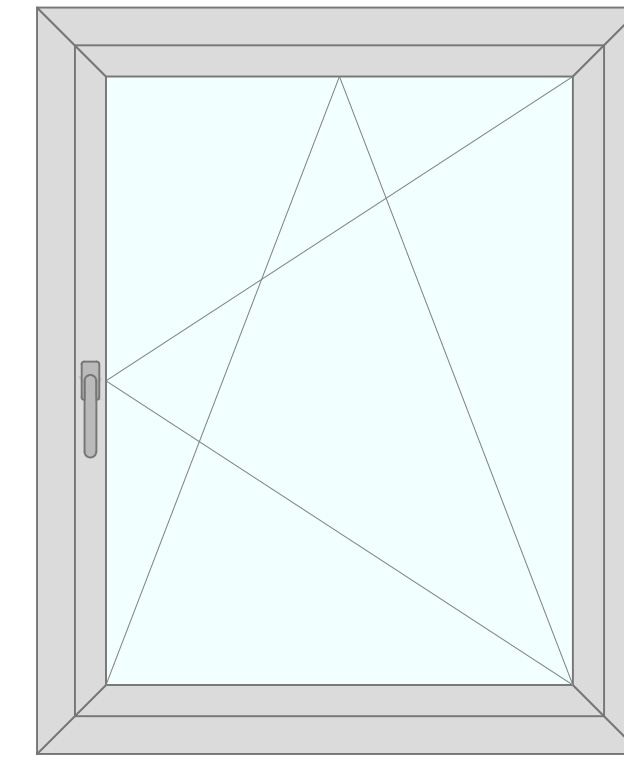

OPERABLE WINDOW
TILT & TURN