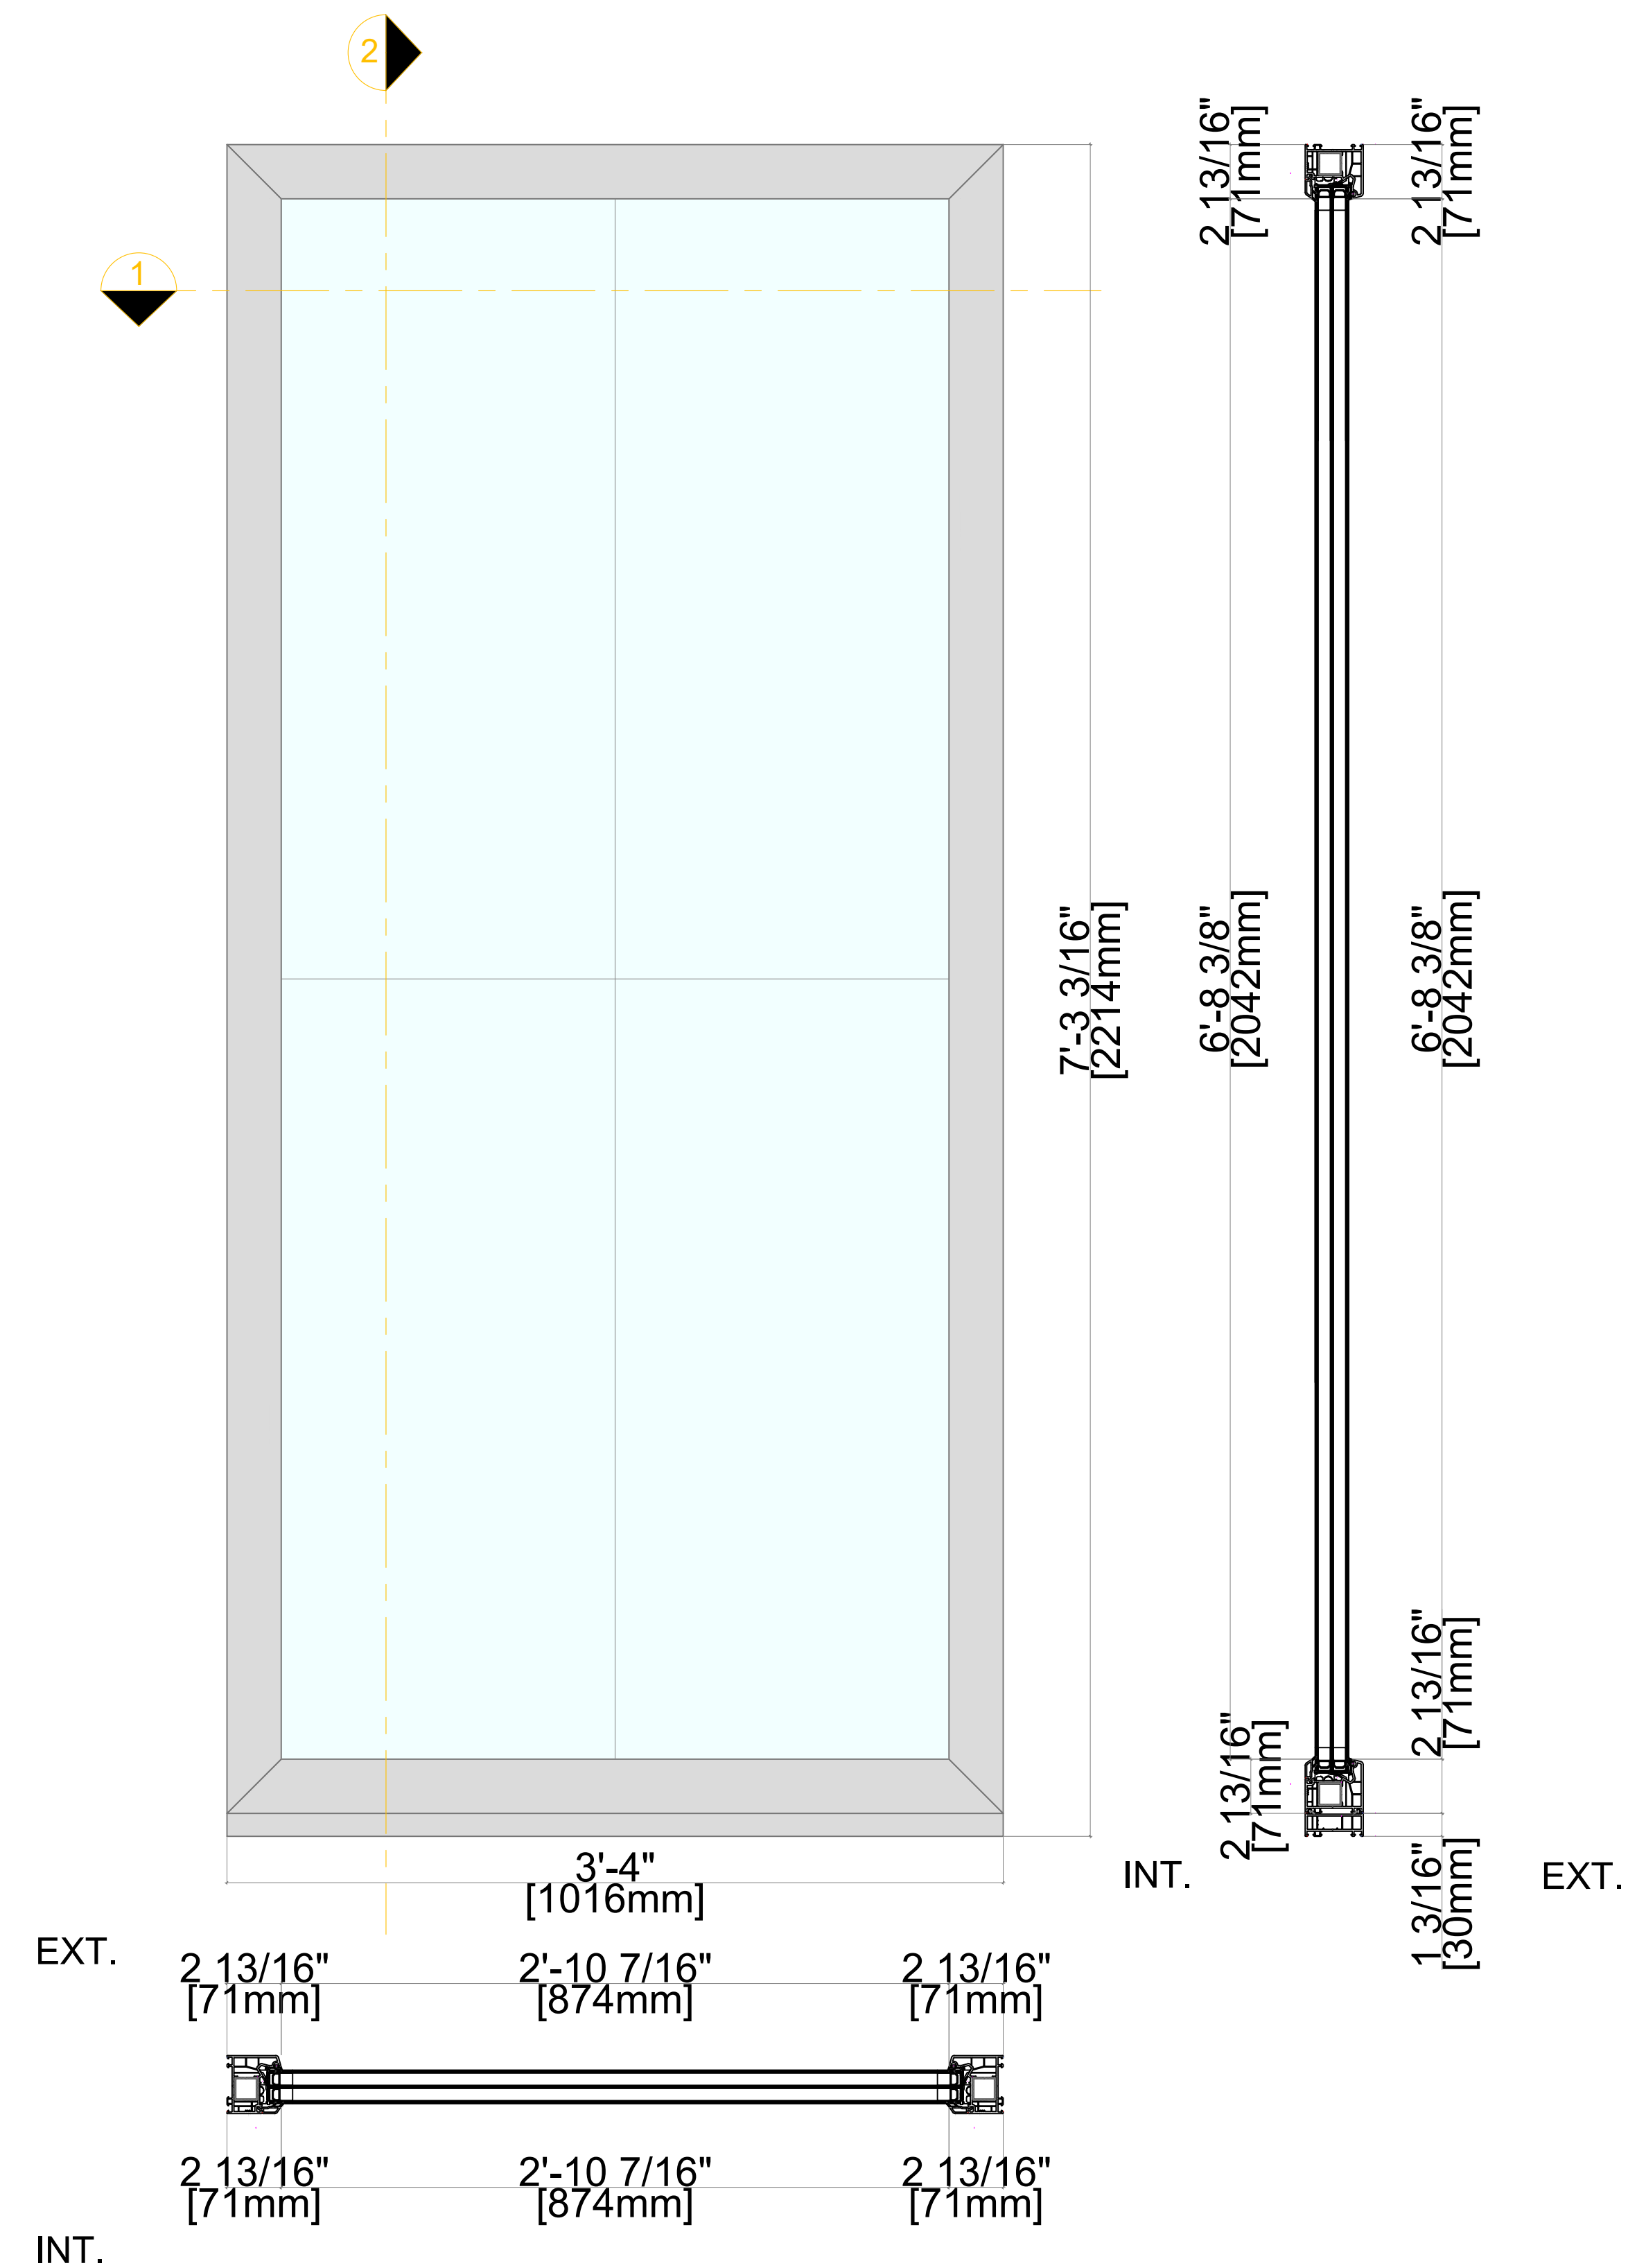

Softline 76mm PVC Product Guide

76mm Profile; Fixed in Frame

A M B E R L I N E

HIGH PERFORMANCE WINDOWS AND DOORS