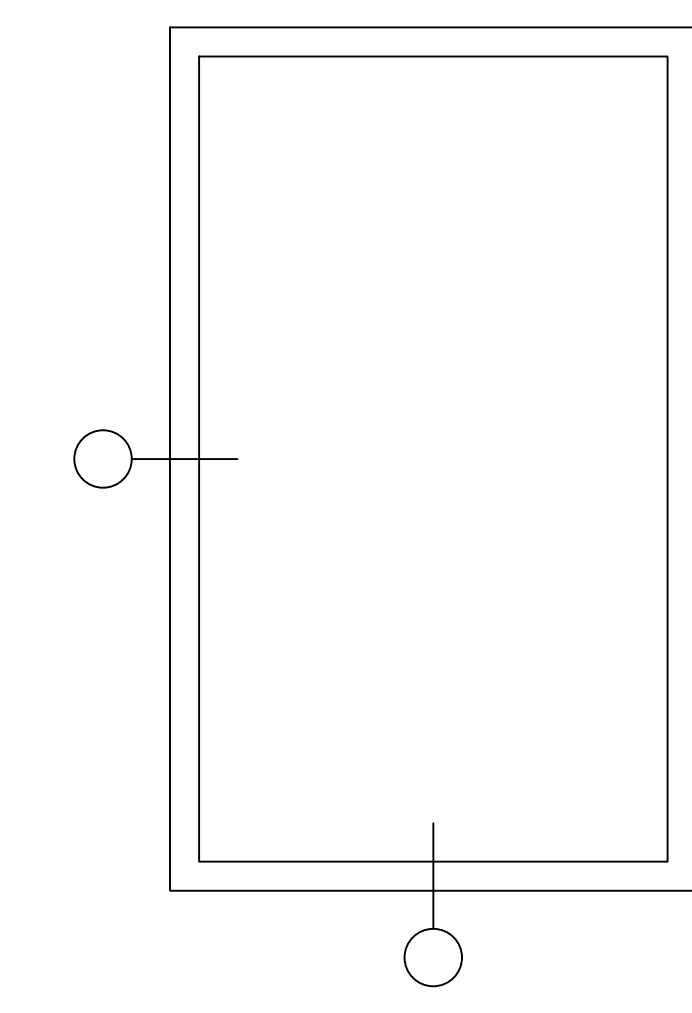

FIXED IN FRAME & FIXED IN SASH
FRAME: 101350 FRAME 71mm
SASH: 103381 SASH 84mm
SUB SILL: 114053 SUB SILL 30mm
MULLION: 102350 MULLION 92mm

Note: Available in Double & Triple Glazed

Note: 30mm Sub Sill is Standard but Not Required