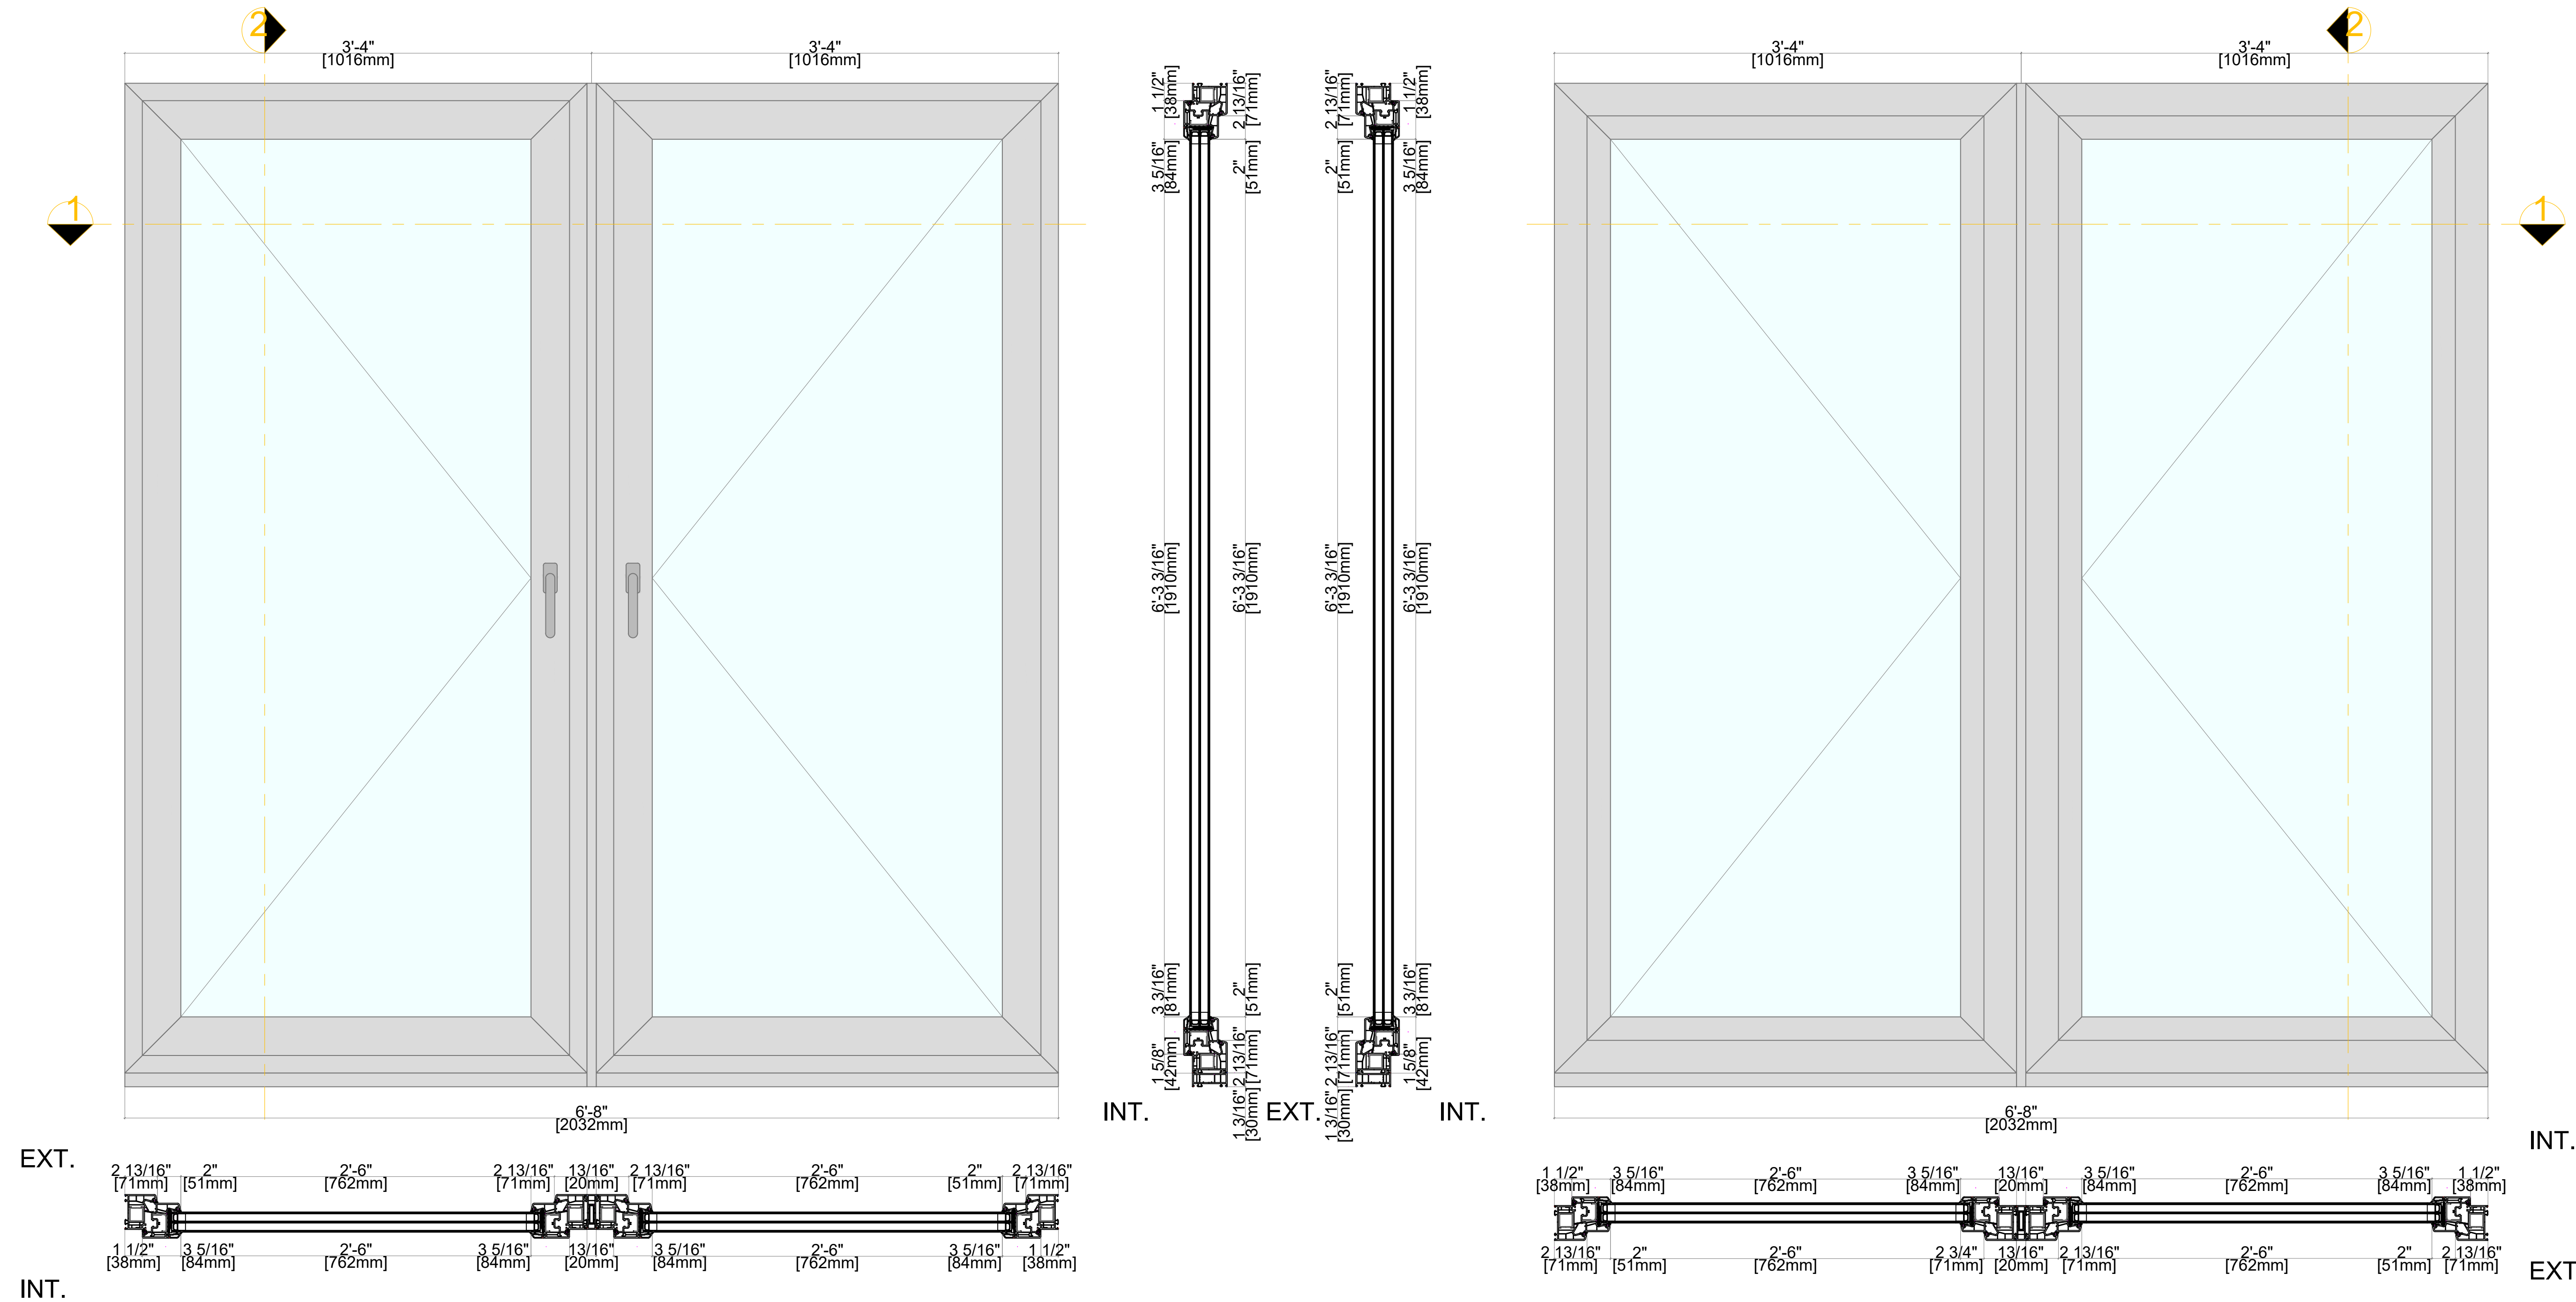

Softline 76mm PVC Product Guide

76mm Profile; Inswing Operable Swing Sash Balcony French Door With Coupling Profile

A M B E R L I N E

HIGH PERFORMANCE WINDOWS AND DOORS

INSIDE ELEVATION

OUTSIDE ELEVATION

INSWING OPERABLE SWING SASH BALCONY FRENCH DOOR WITH COUPLING PROFILE

FRAME: 101350 FRAME 71mm

SASH: 103381 SASH 84mm

SUB SILL: 114053 SUB SILL 30mm

COUPLING PROFILE: 116230 COUPLING PROFILE 20mm

Elevation key: