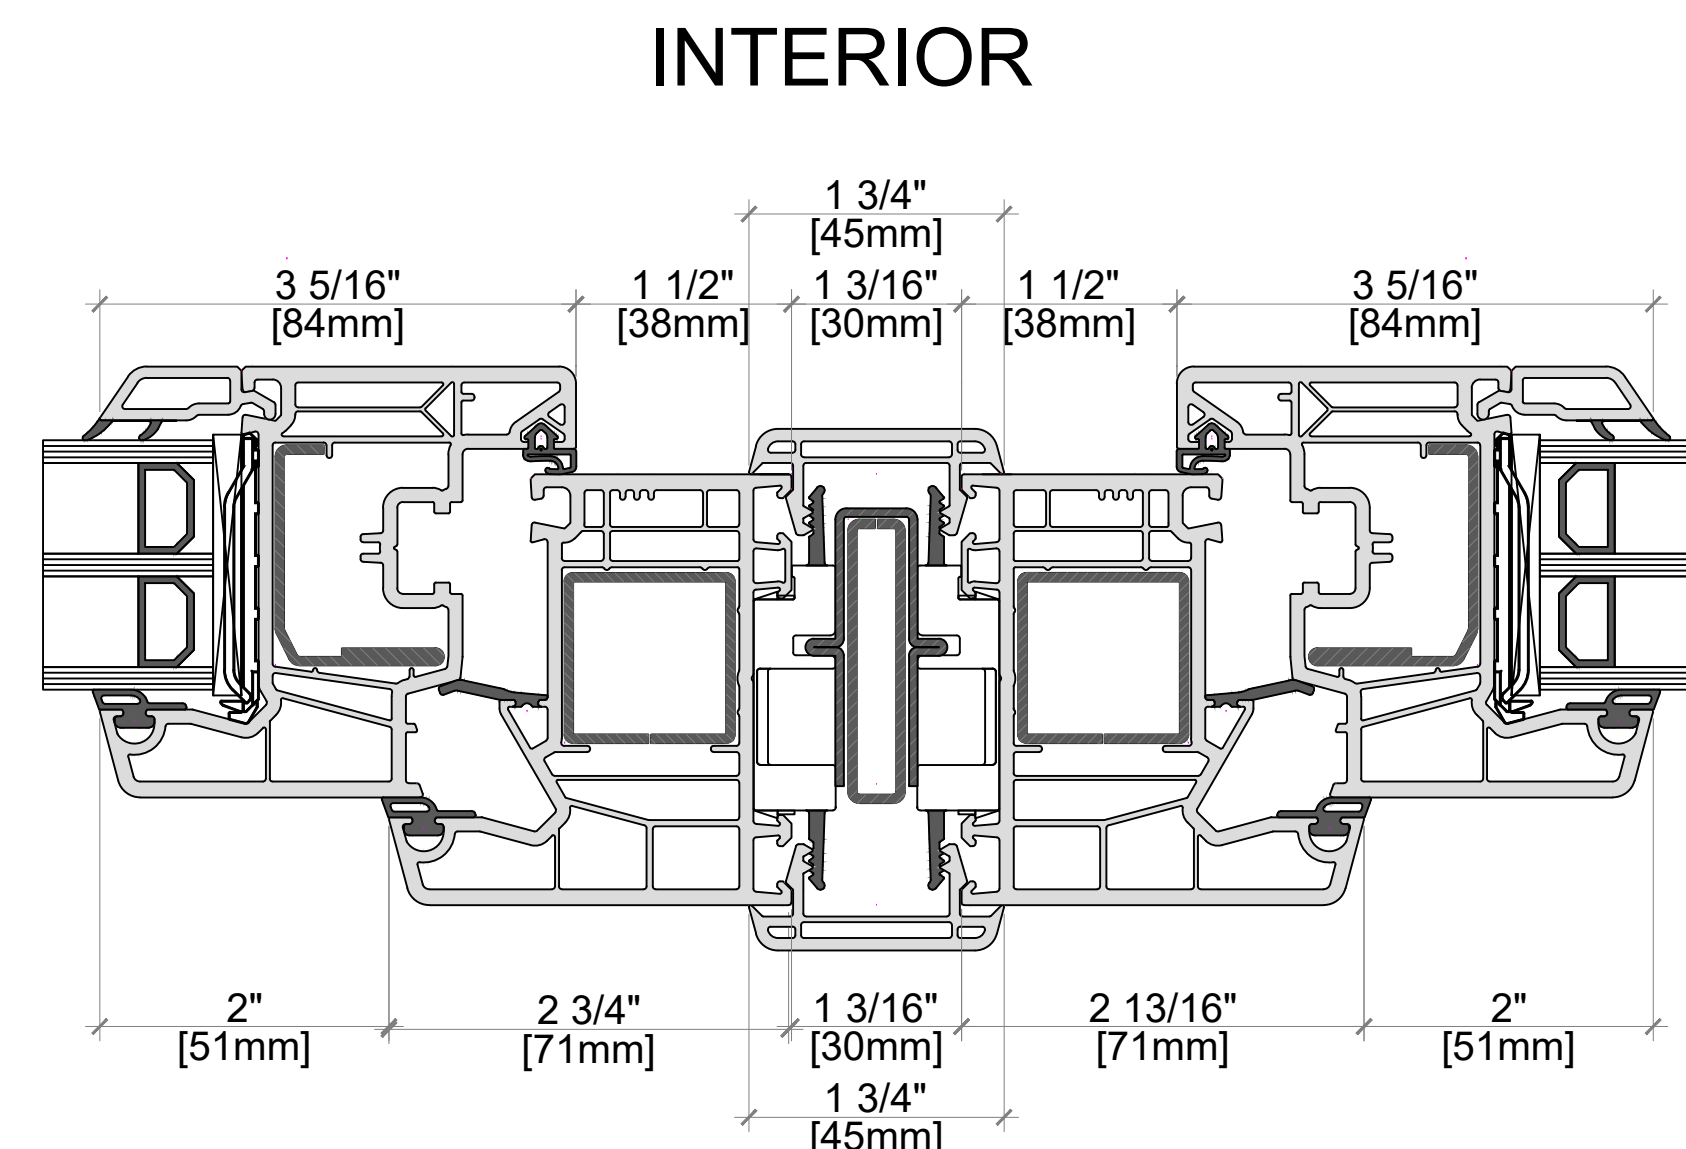

EXTERIOR

A1.2 COUPLING PROFILE -
INTERIOR PROFILE: 116210
EXTERIOR PROFILE: 116210