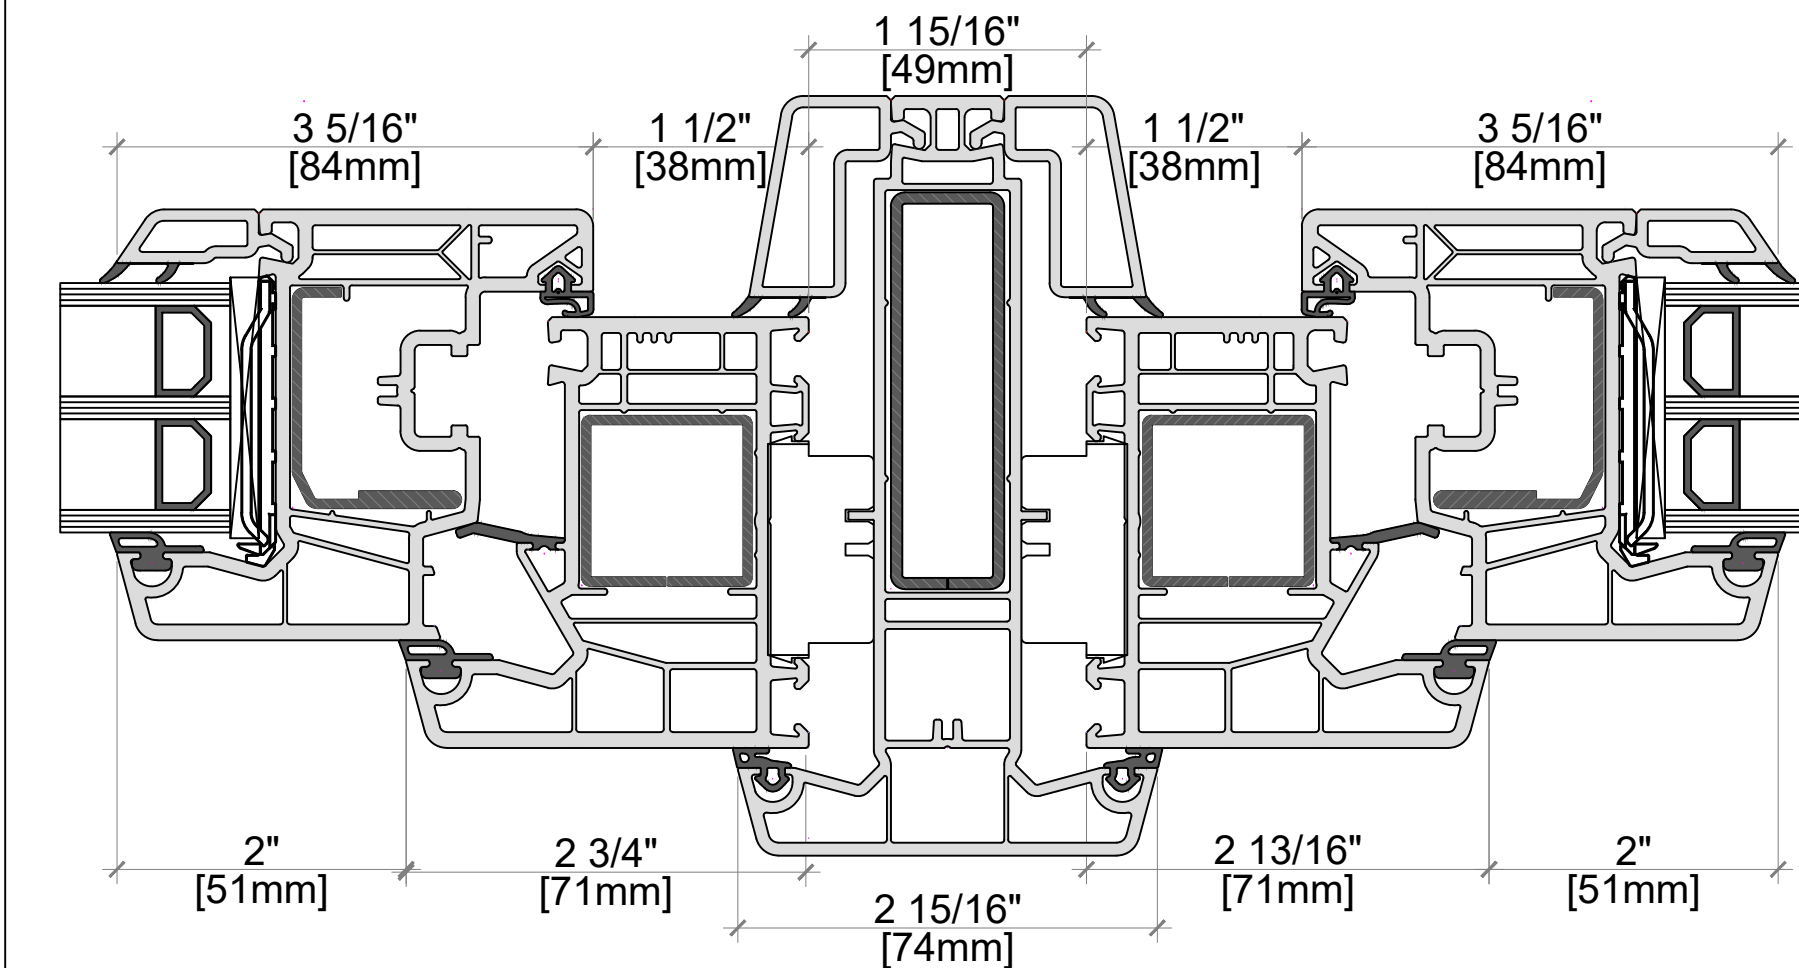

EXTERIOR

COUPLING PROFILE -
116231 COUPLING PROFILE

Elevation key: