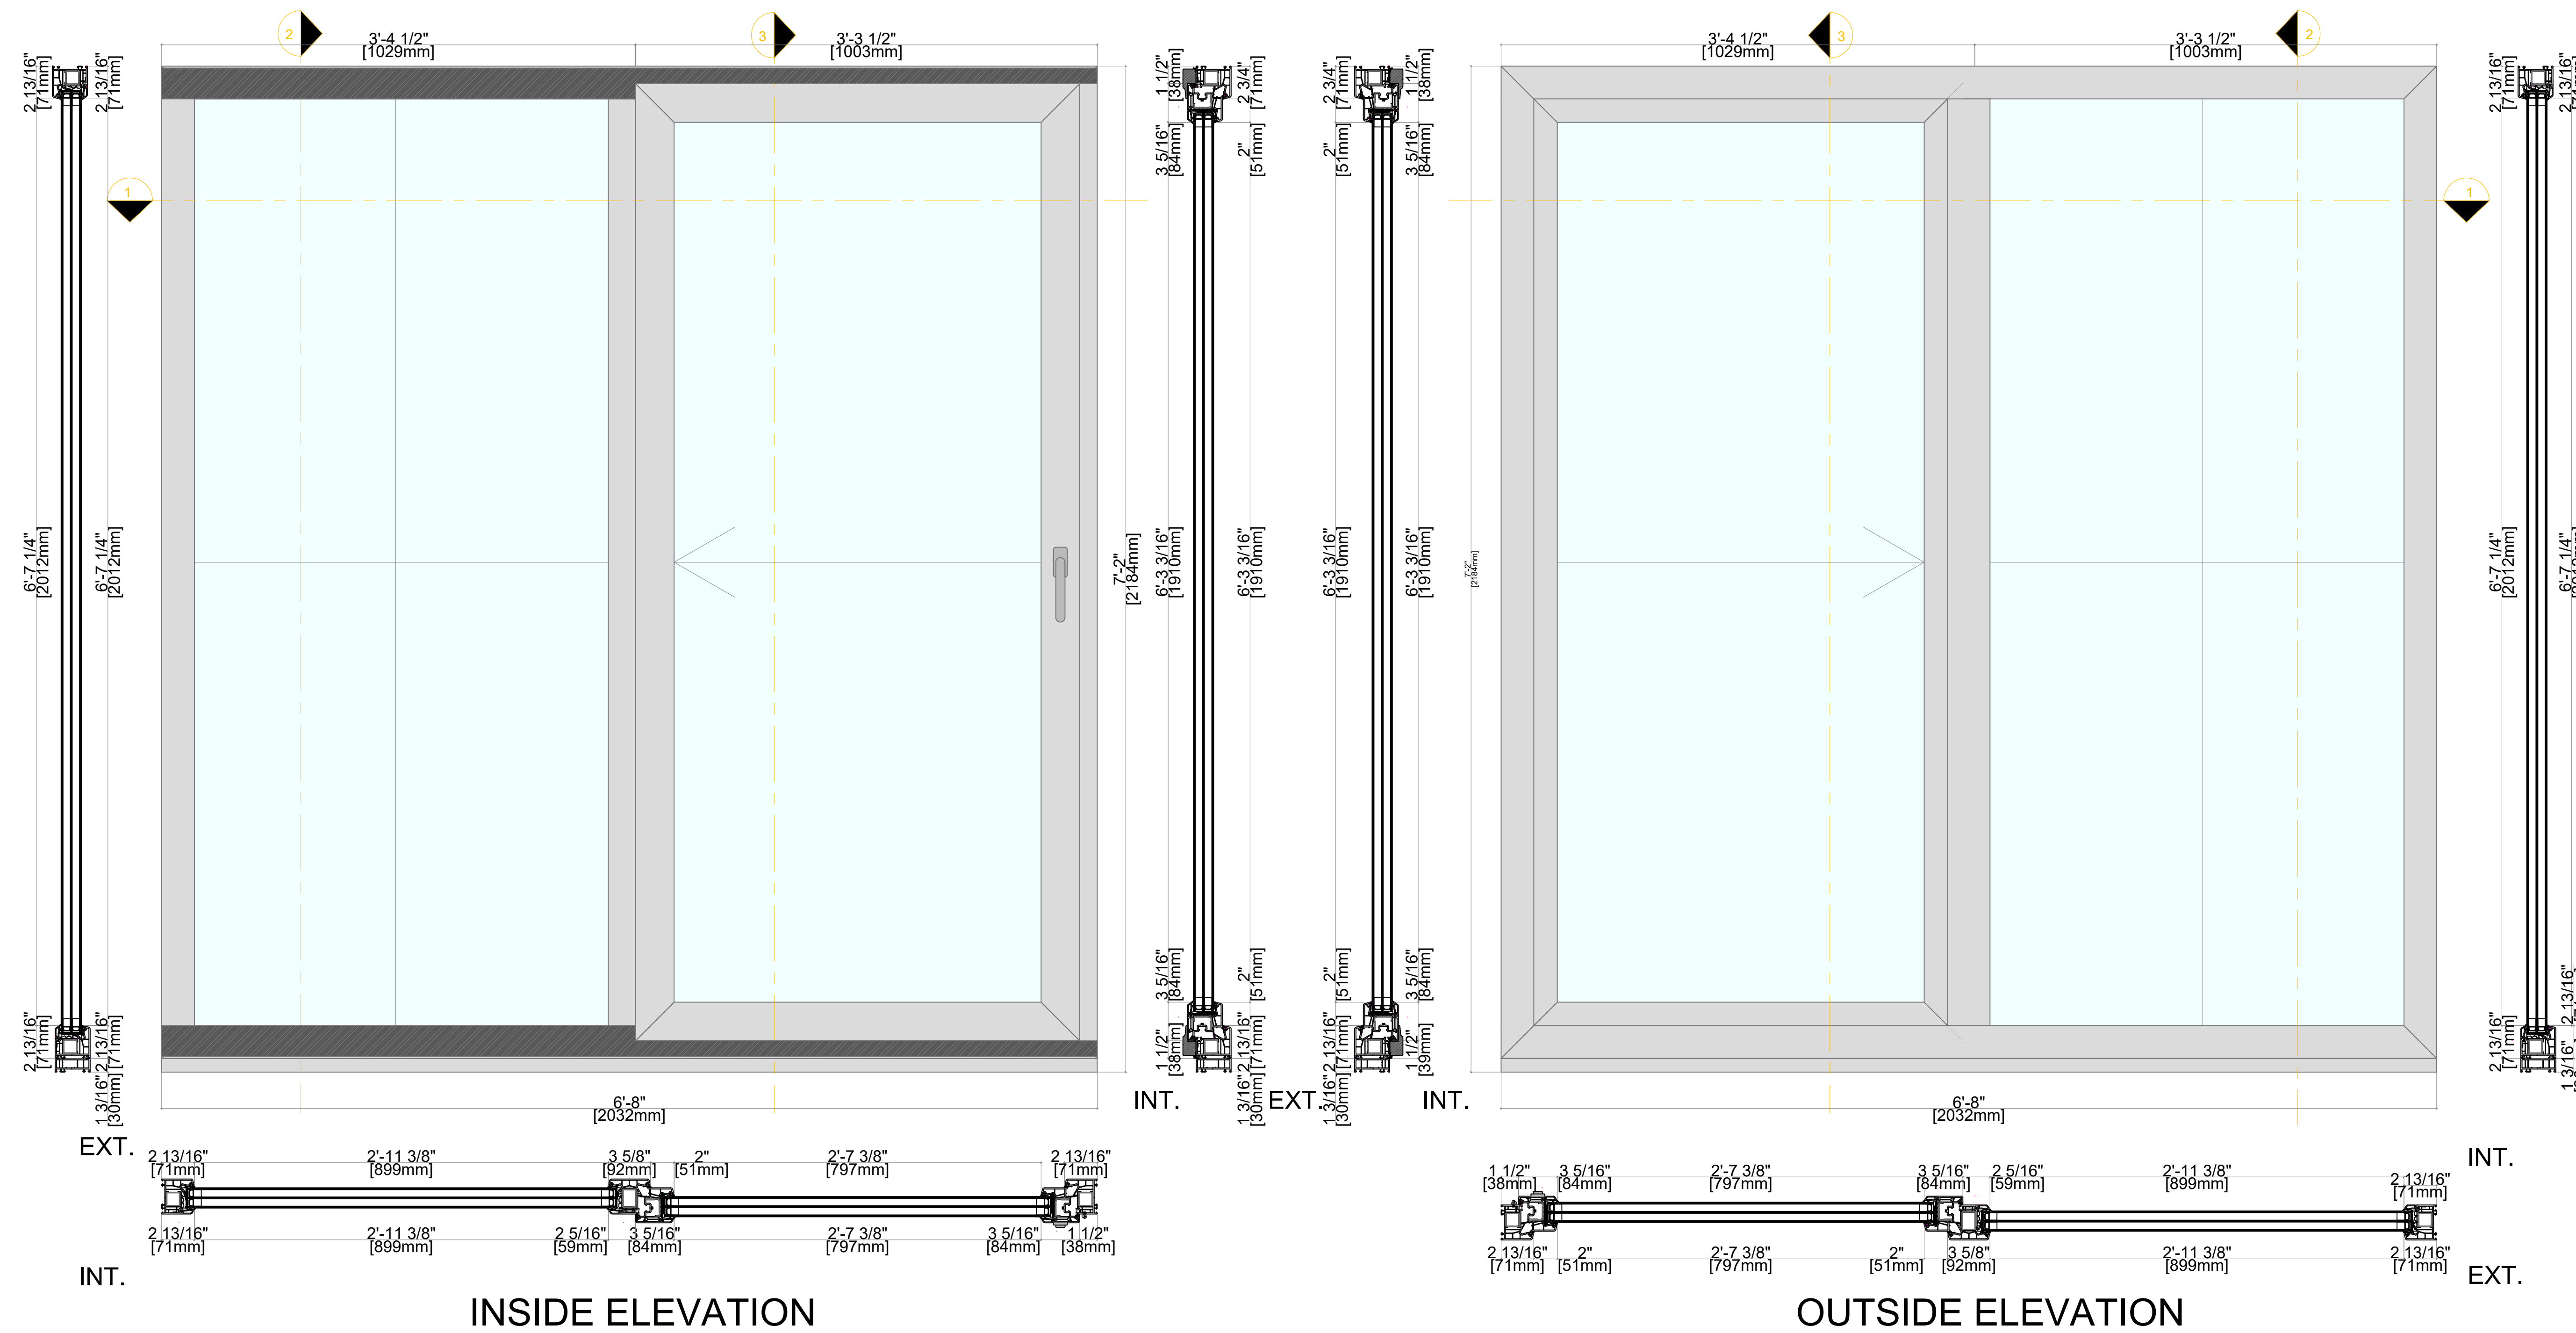

Softline 76mm PVC Product Guide

76mm Profile, Operable Sliding Window With Fixed In Frame Side Light

A M B E R L I N E

HIGH PERFORMANCE WINDOWS AND DOORS

Elevation key: