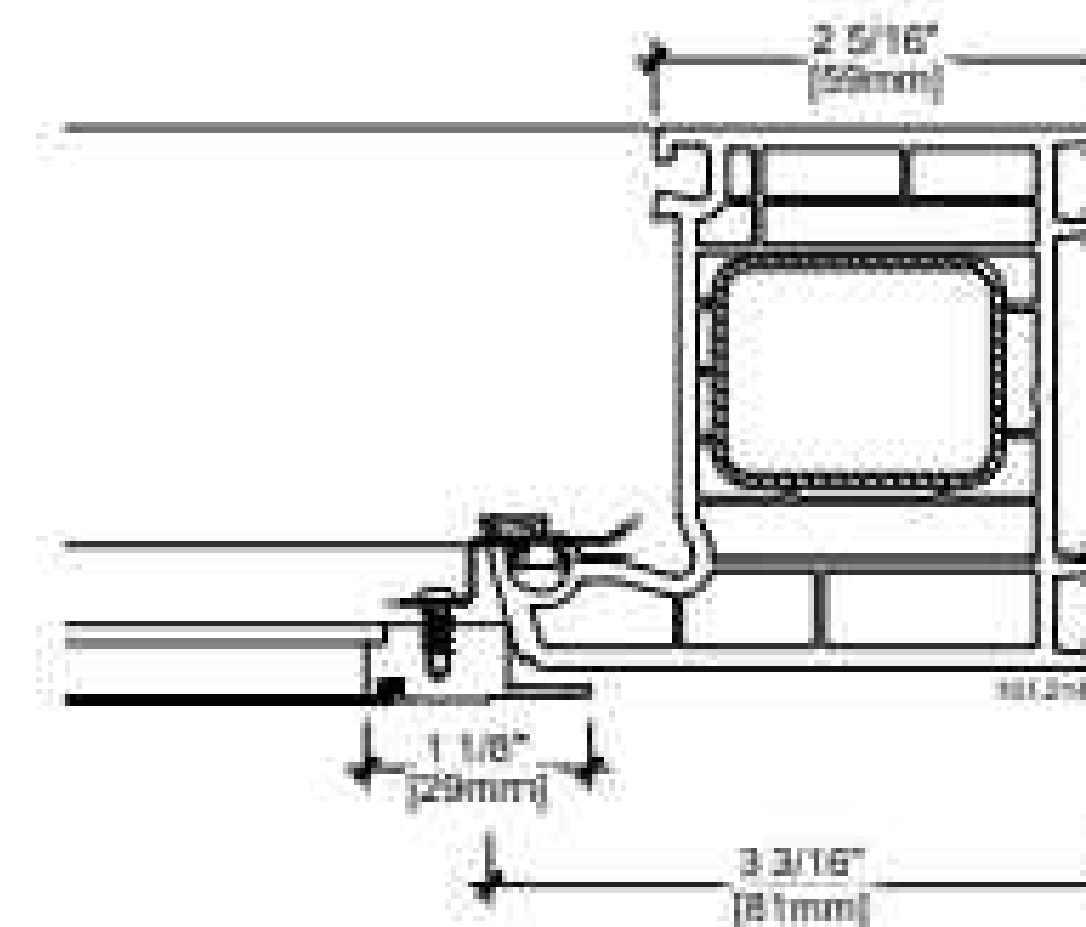

STANDARD SCREEN COLORS

RAL 9016		TRAFFIC WHITE
RAL 8017		CHOCOLATE BROWN
RAL 9006		WHITE ALUMINUM
RAL 7016		ANTHRACITE
RAL 7012		BASALT GREY