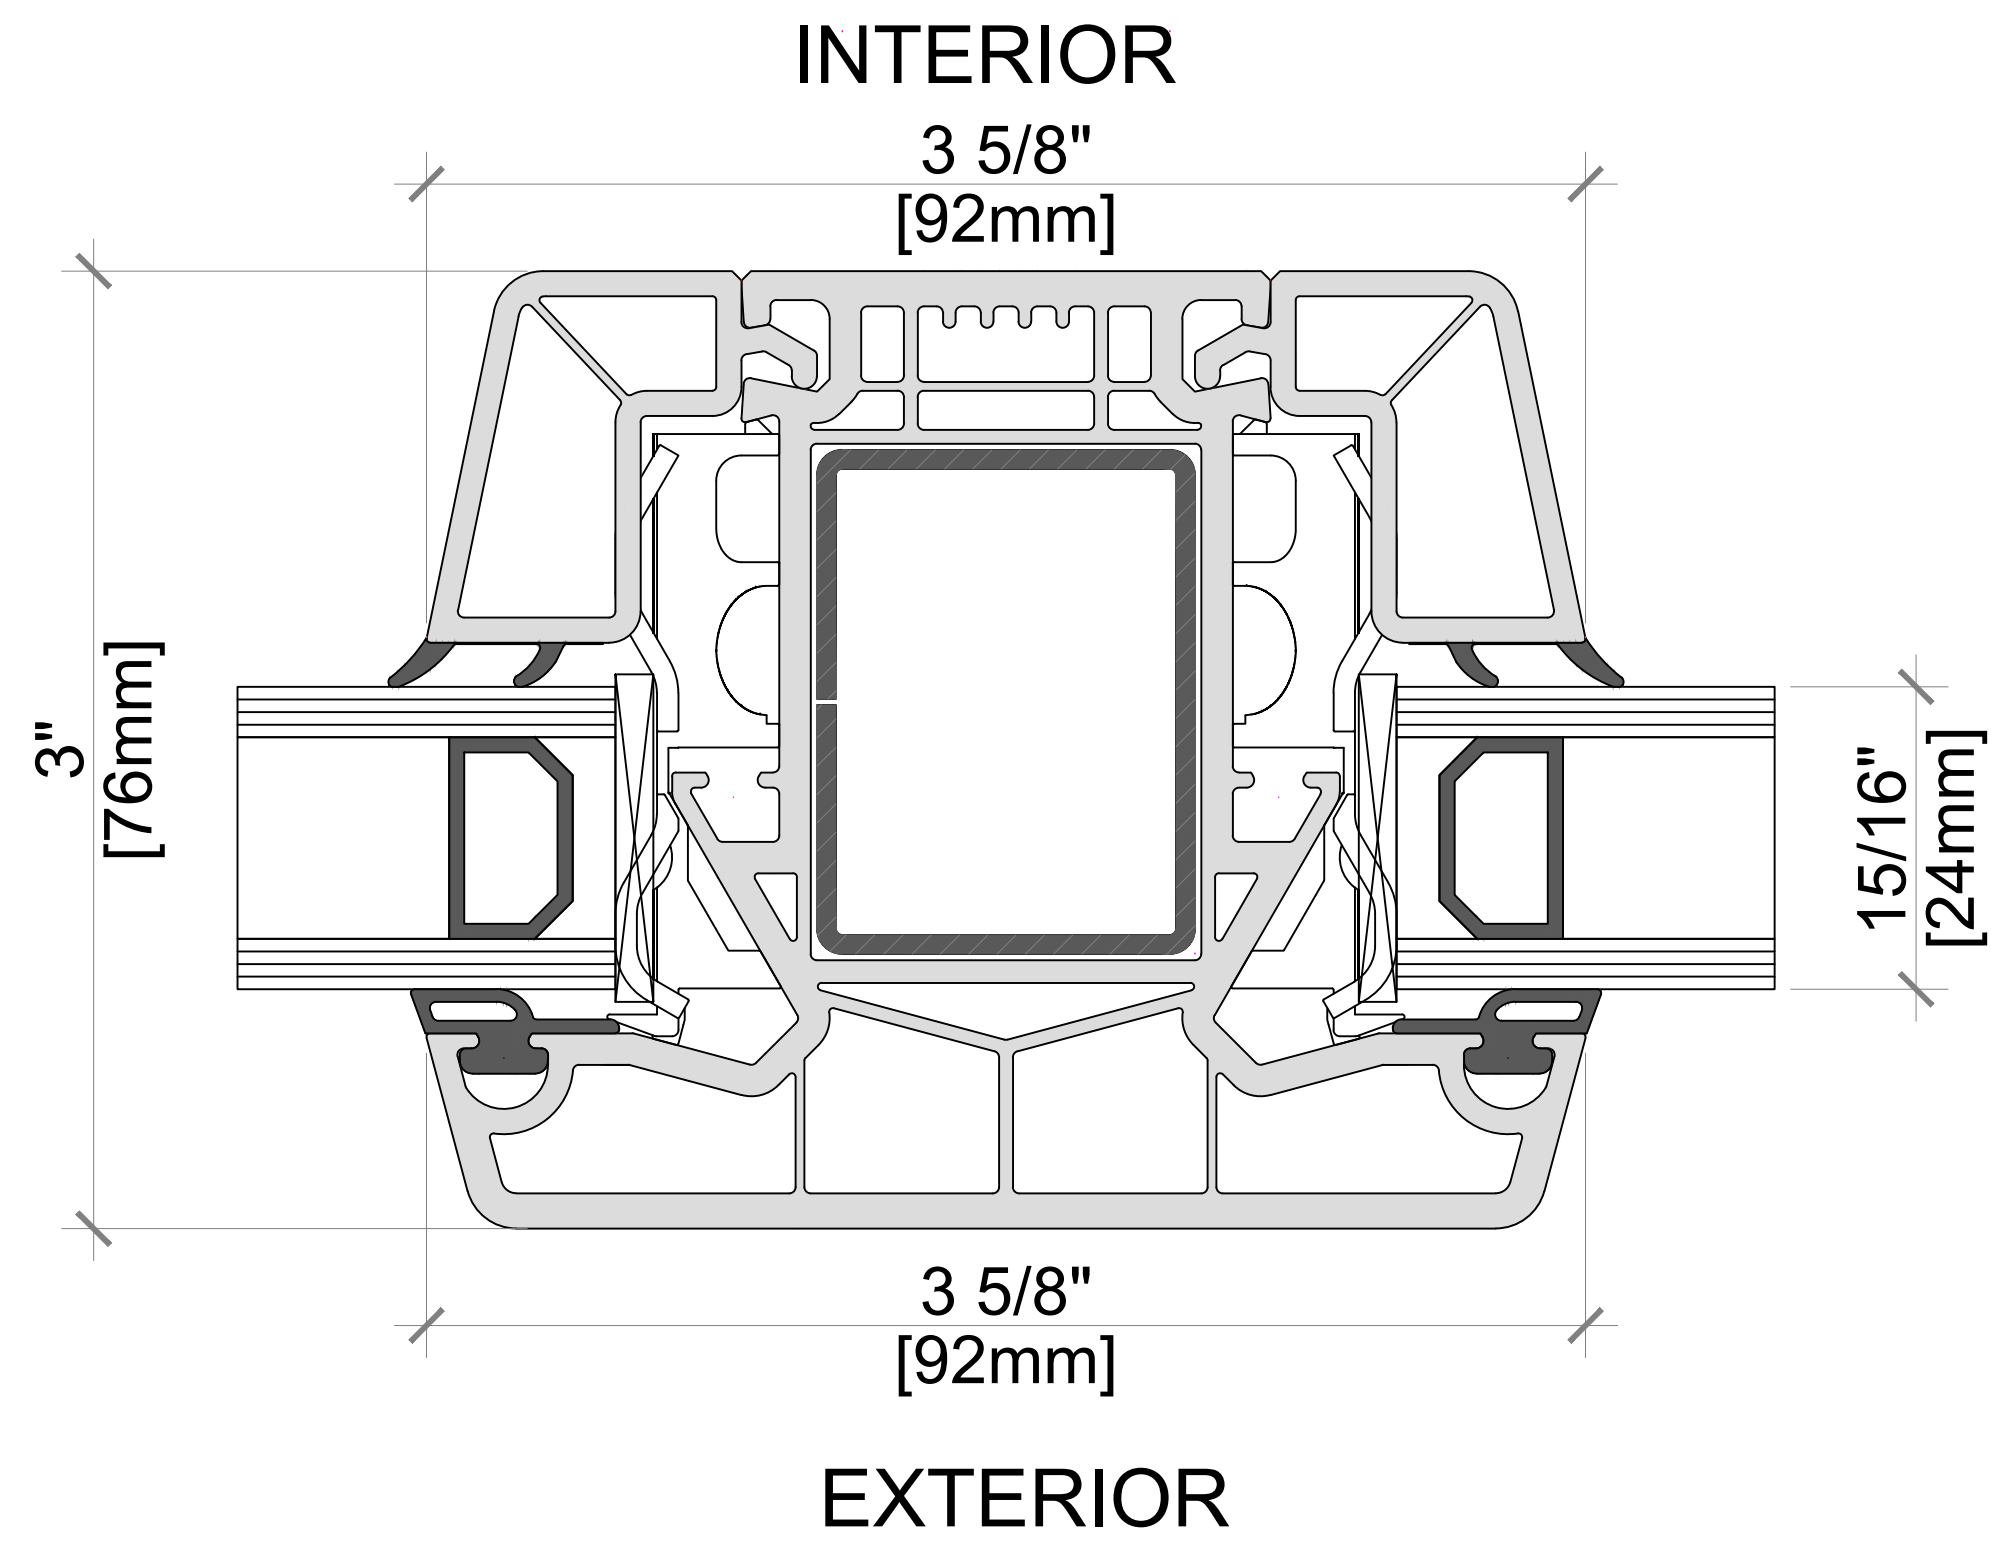

Softline 76mm PVC Product Guide

Glass Partitioning Mullions

A M B E R L I N E
HIGH PERFORMANCE WINDOWS AND DOORS

GLASS PARTITIONING MULLION - STANDARD
102352 MULLION 92mm -
DOUBLE GLAZED

GLASS PARTITIONING MULLION - STANDARD
102352 MULLION 92mm -
TRIPLE GLAZED