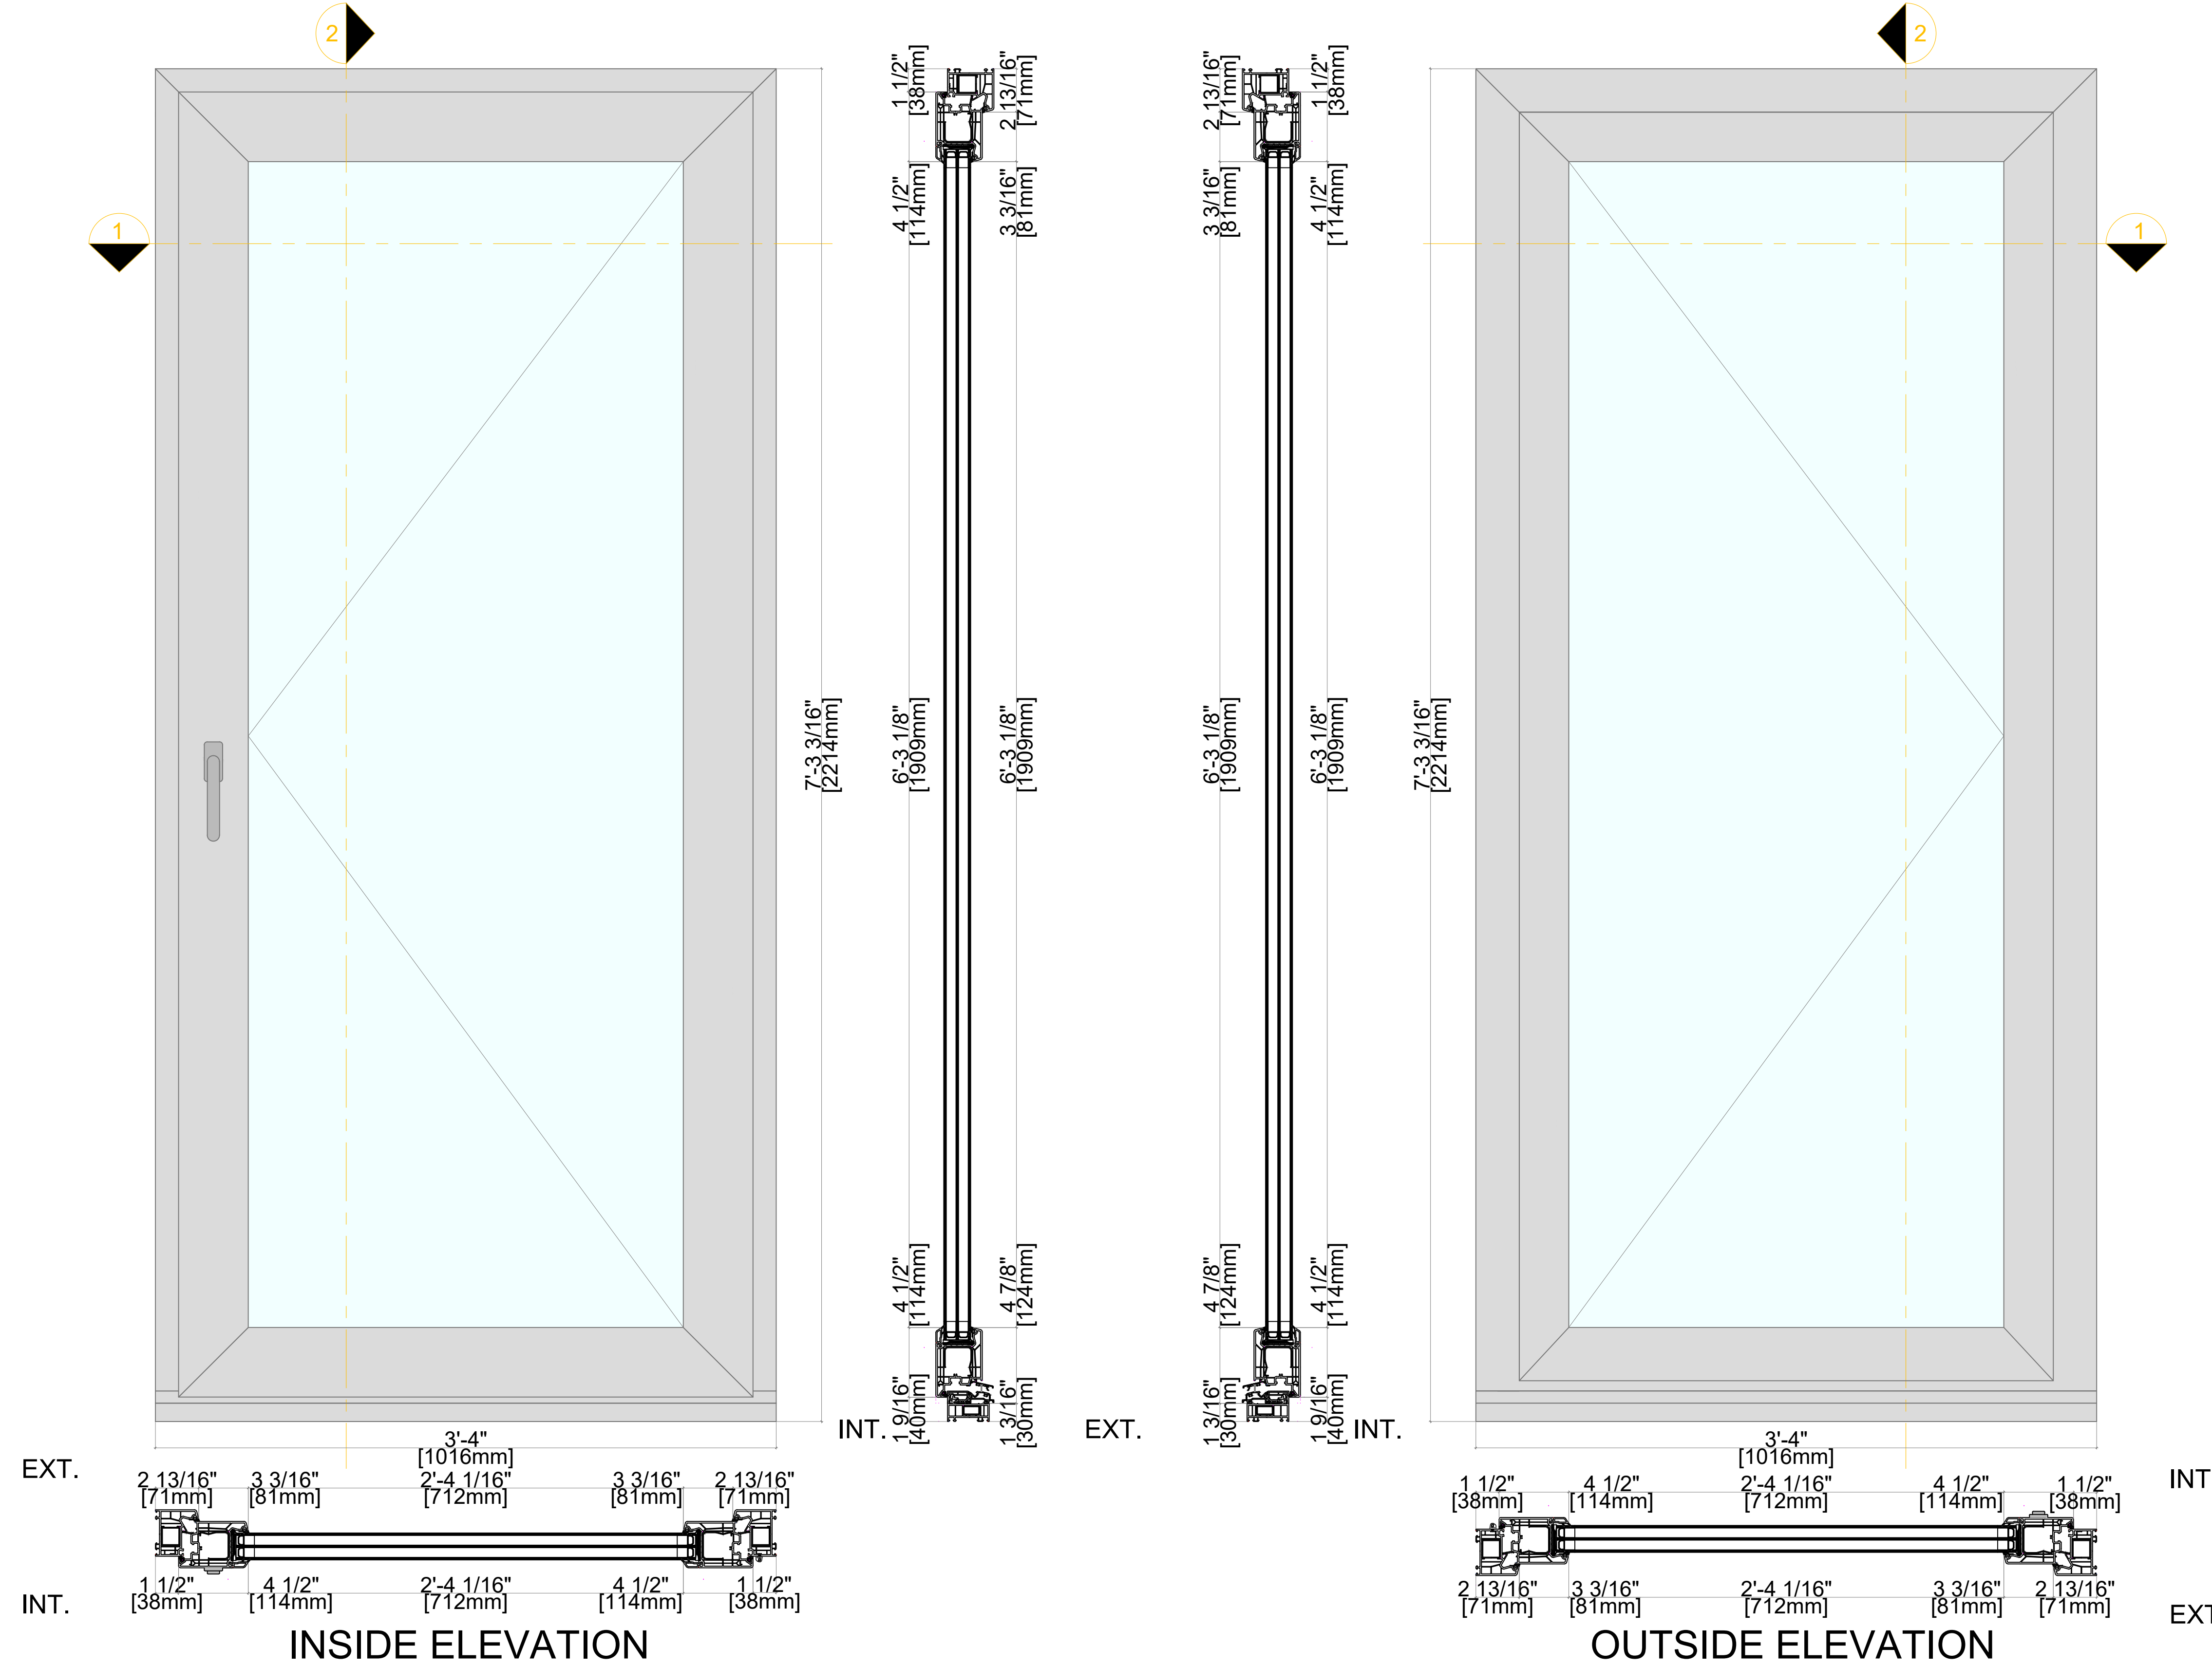

Softline 76mm PVC Product Guide

76mm Profile; Inswing Patio Door With Operable Swing Sash

AMBERLINE
HIGH PERFORMANCE WINDOWS AND DOORS