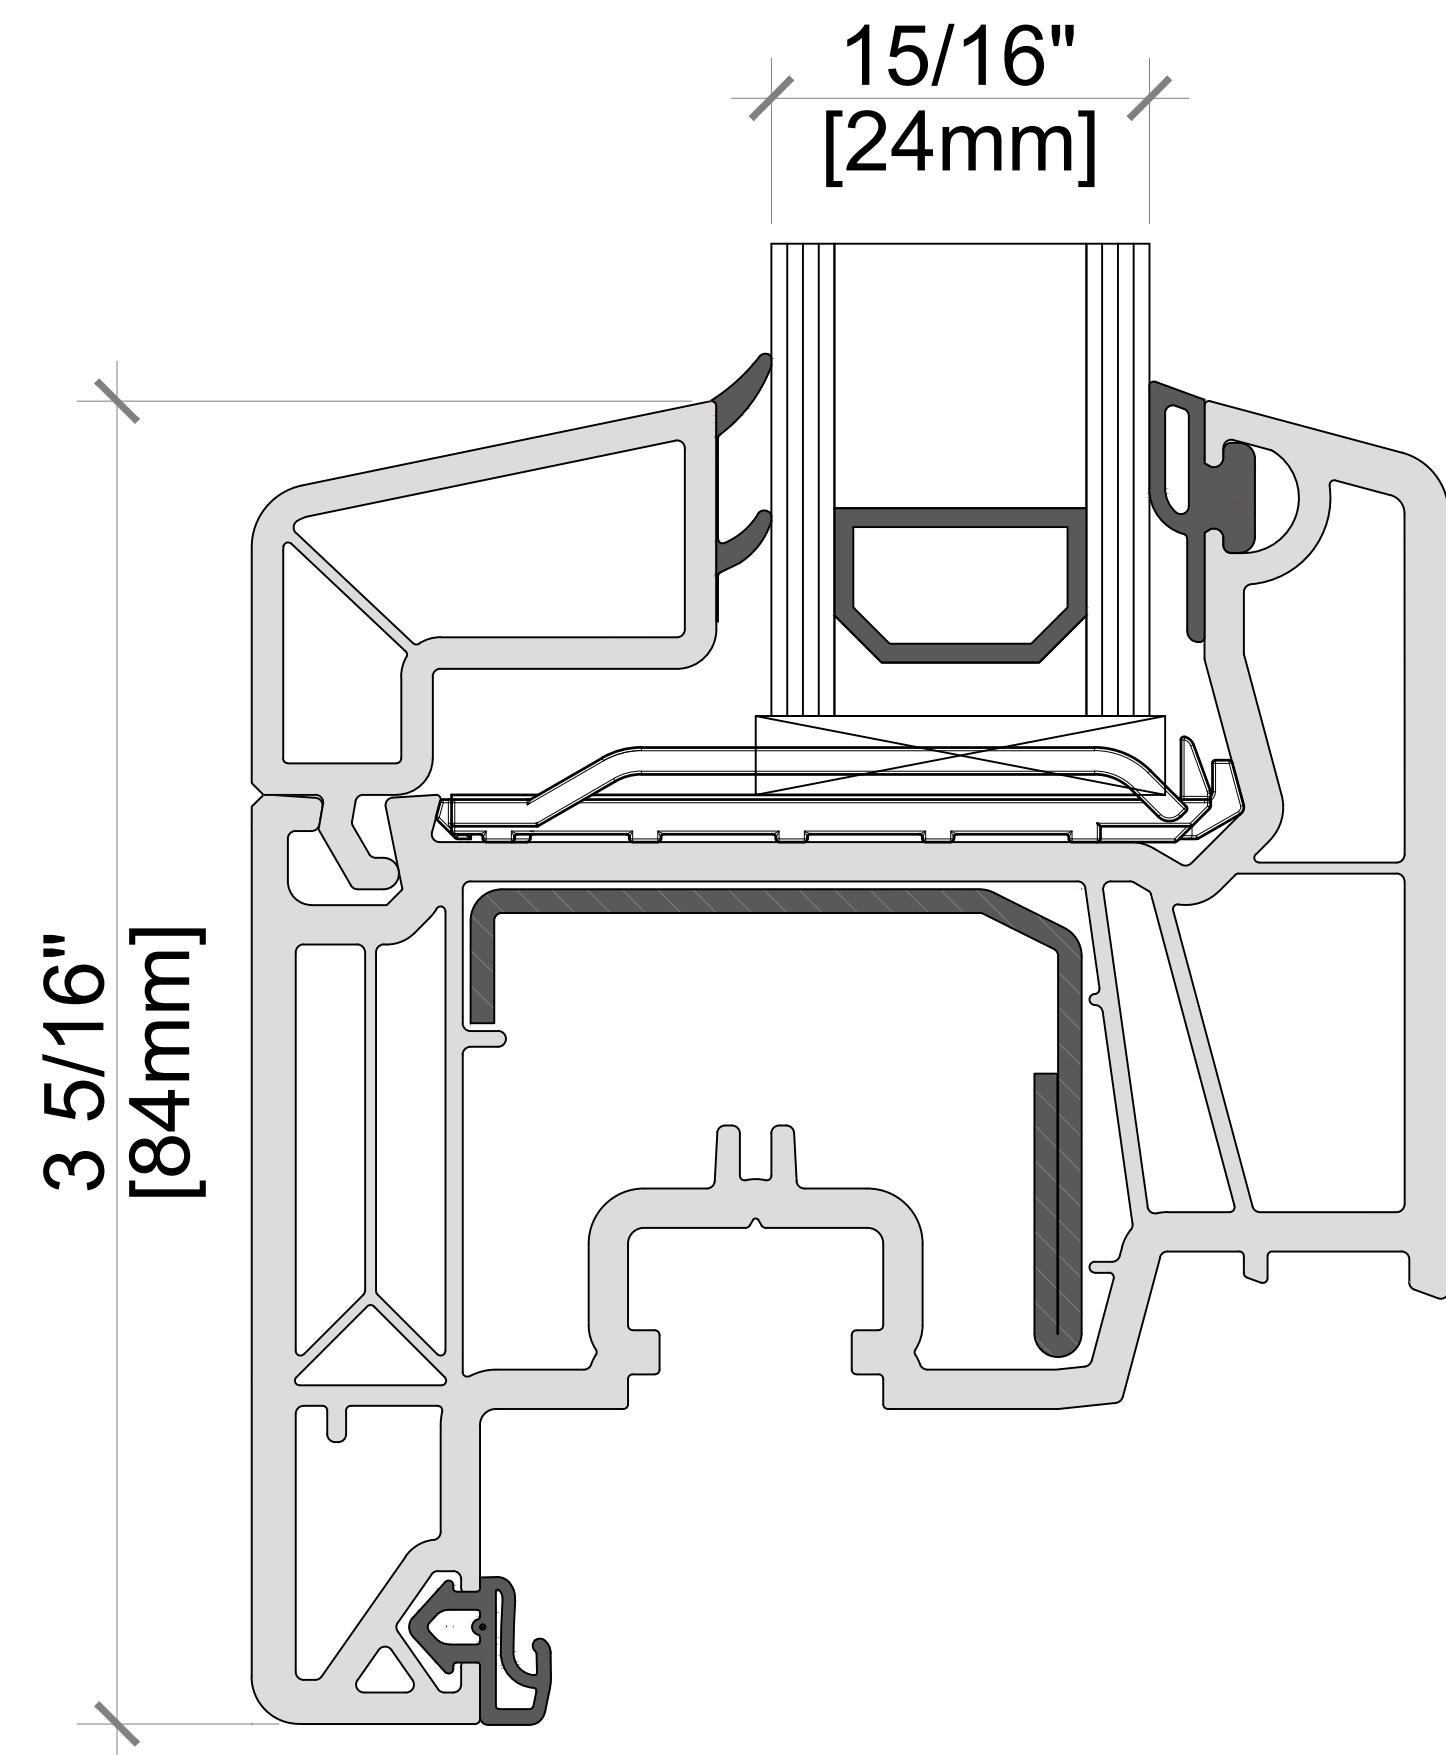

Softline 76mm PVC Product Guide

Sash Options

84mm SASH - STANDARD SASH OPTION:
103381 SASH 84mm