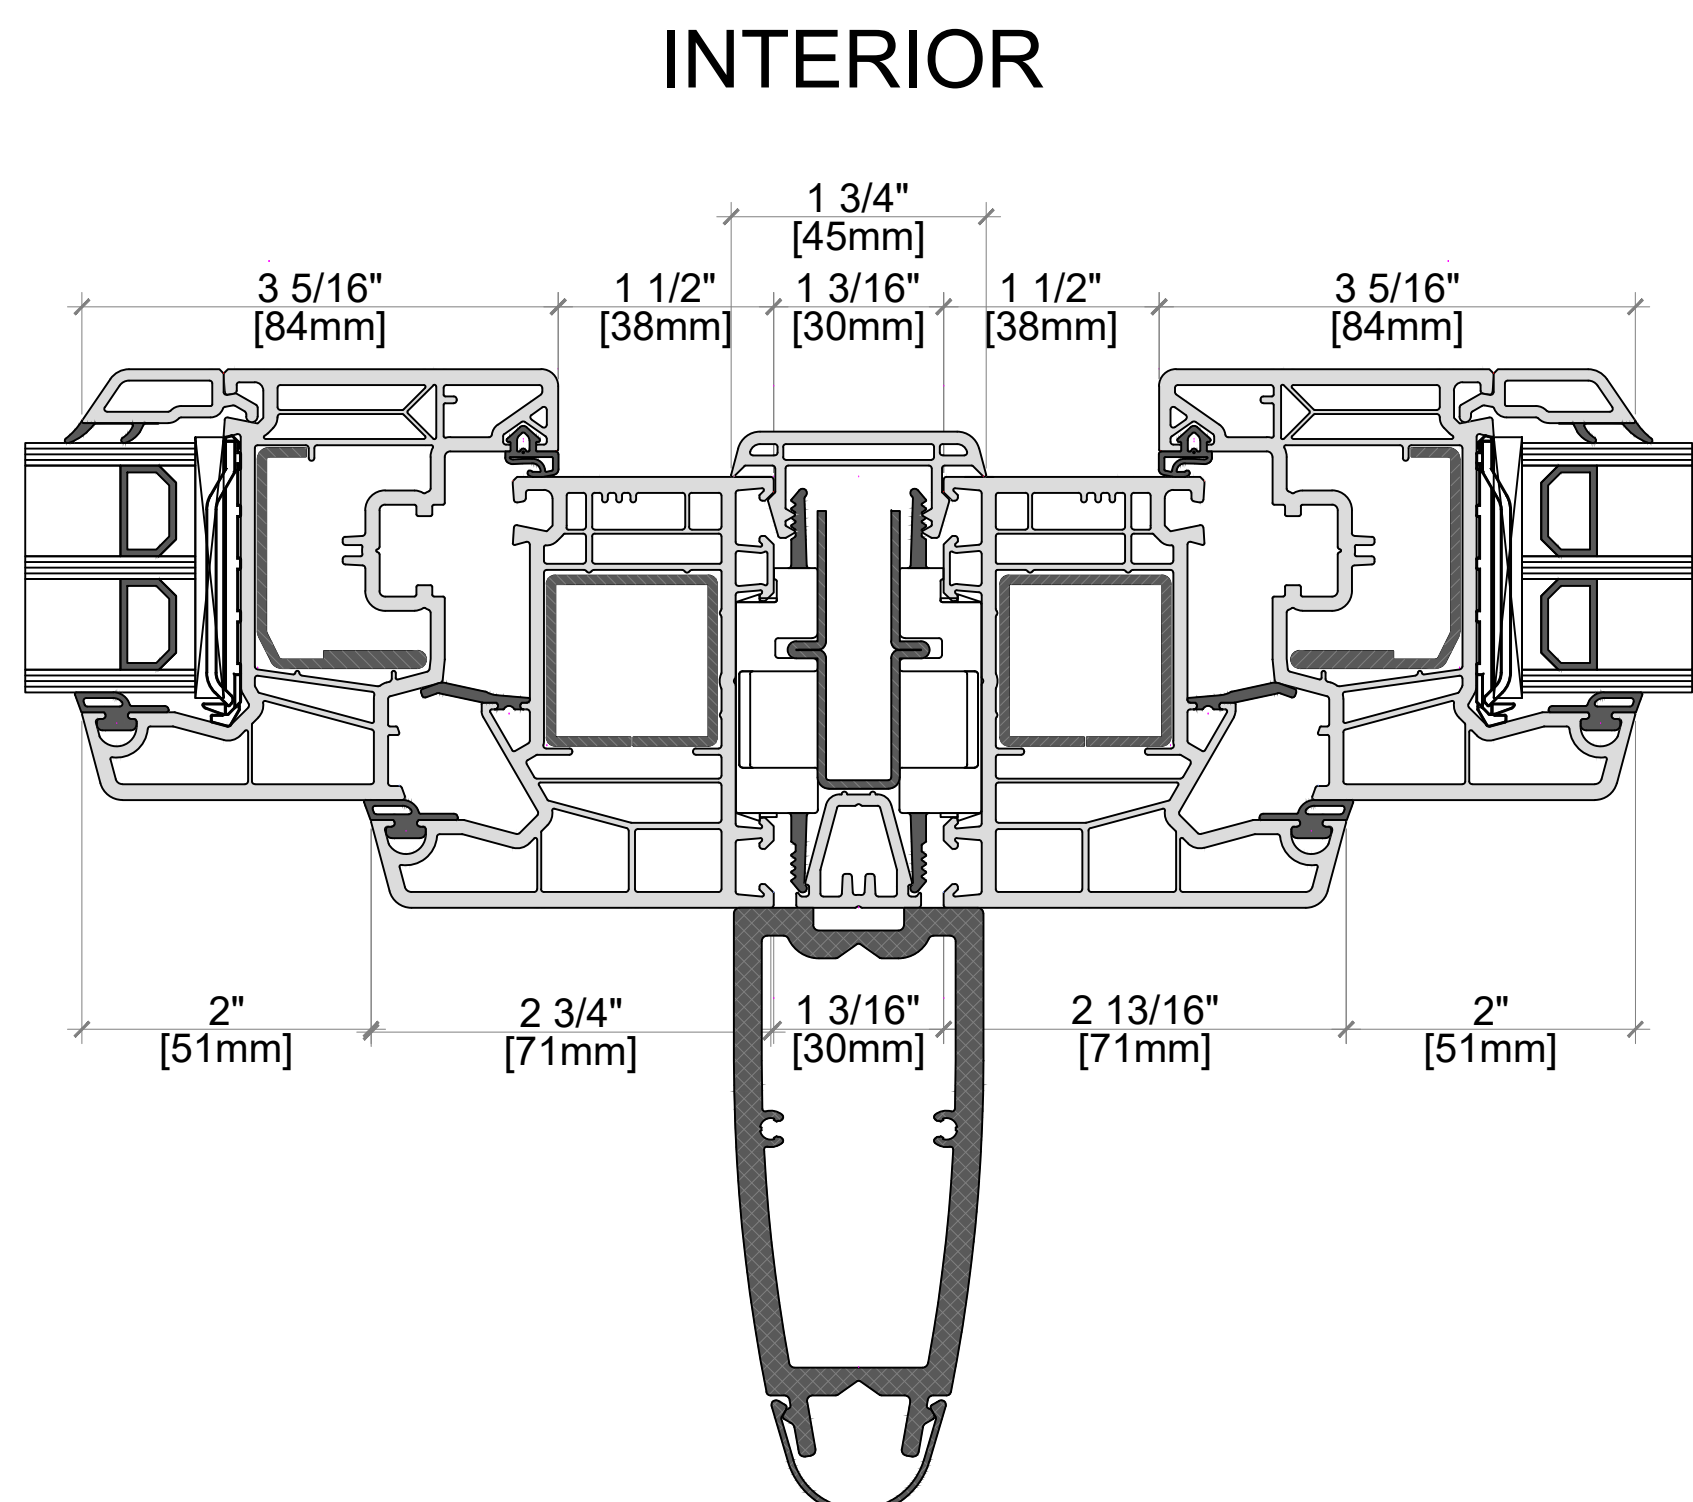

A1 COUPLING PROFILE -
 INTERIOR PROFILE: 116210
 EXTERIOR PROFILE: 116210

EXTERIOR

A1.2 COUPLING PROFILE -
 INTERIOR PROFILE: 116210
 EXTERIOR PROFILE: 116210

EXTERIOR

B1 COUPLING PROFILE -
 INTERIOR PROFILE: 116211
 EXTERIOR PROFILE: 116210

Elevation key:

EXTERIOR

A3.1 COUPLING PROFILE -
 INTERIOR PROFILE: 116210
 EXTERIOR PROFILE: 116213

EXTERIOR

A4.1 COUPLING PROFILE -
 INTERIOR PROFILE: 116210
 EXTERIOR PROFILE: 116213

EXTERIOR

A2.2 COUPLING PROFILE -
 INTERIOR PROFILE: 116210
 EXTERIOR PROFILE: 116213