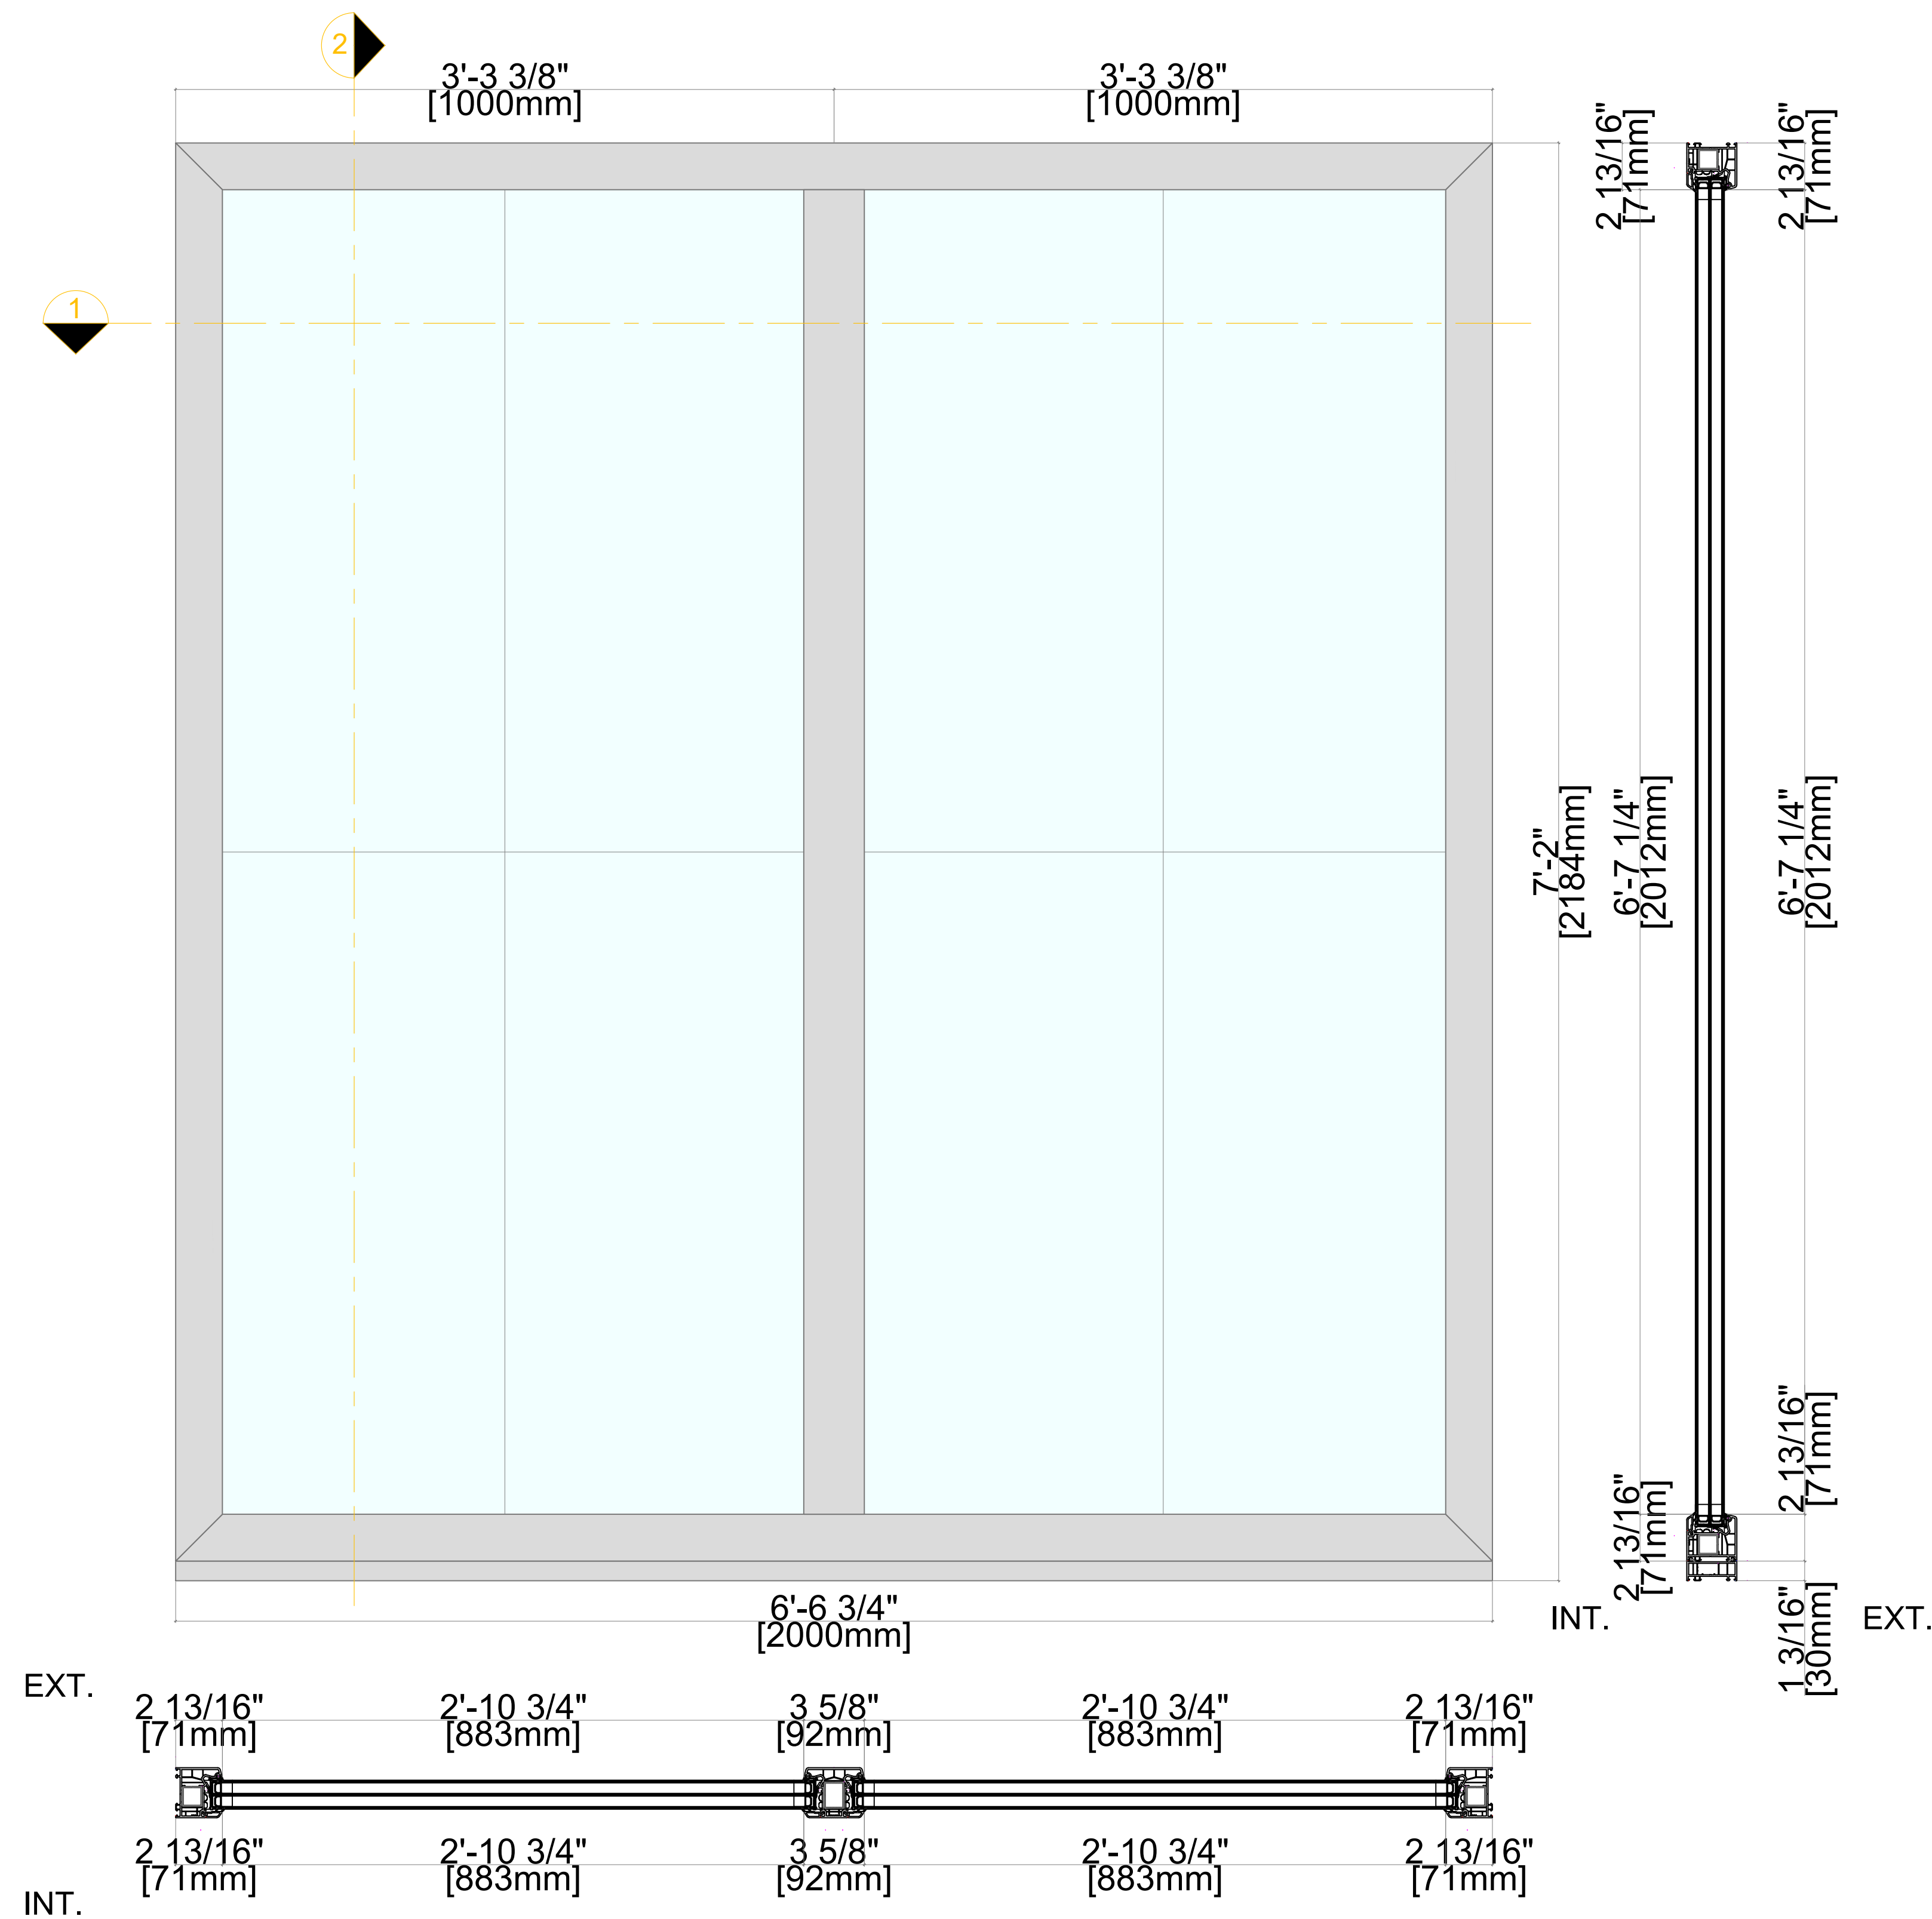

Softline 76mm PVC Product Guide

76mm Profile; Fixed in Frame Side by Side

A M B E R L I N E

HIGH PERFORMANCE WINDOWS AND DOORS

Elevation key:

Note: Available in Double & Triple Glazed

Note: 30mm Sub Sill is Standard but Not Required