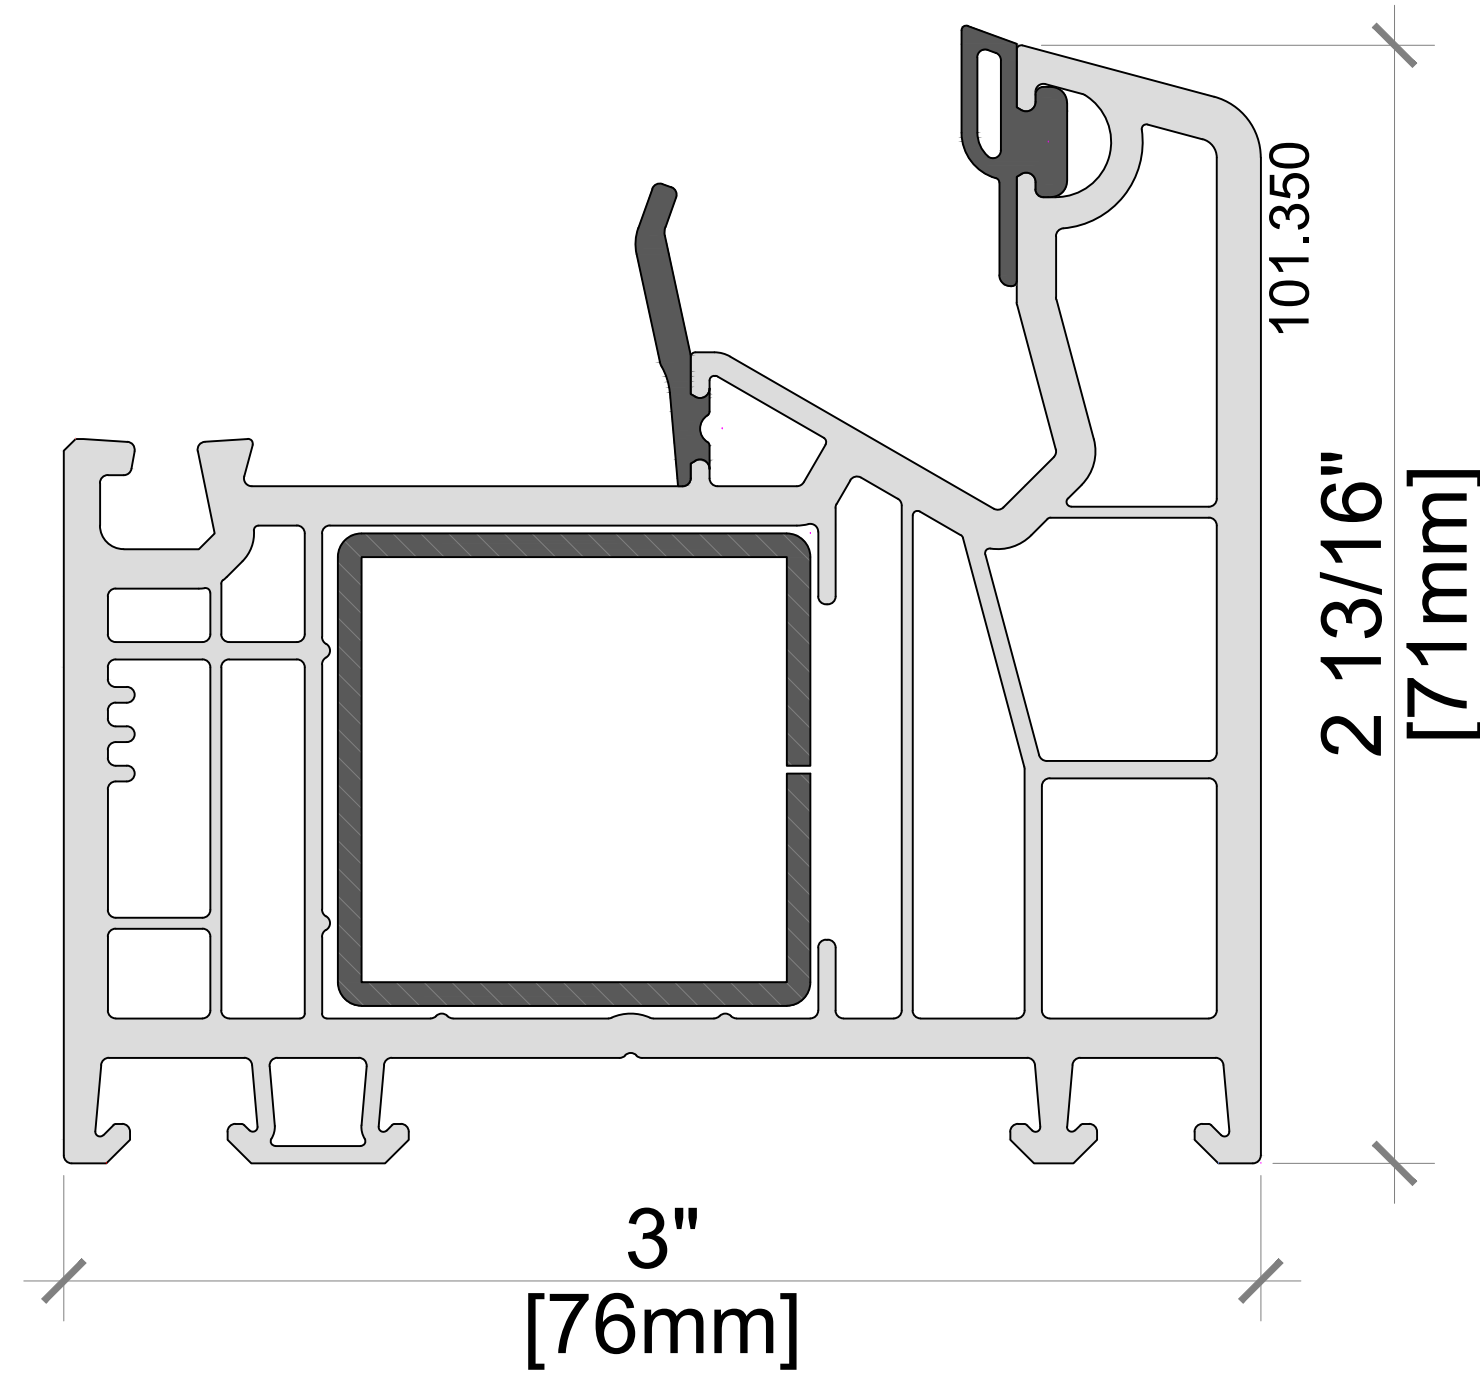

71mm FRAME - STANDARD OPTION:
101350 FRAME 71mm

104mm FRAME - LARGE FRAME WINDOW
OR PATIO DOOR
101352 FRAME 104mm

81mm FRAME - OPTIONAL FRAME:
101351 FRAME 81mm

Elevation key:

Note: Available in Double & Triple Glazed