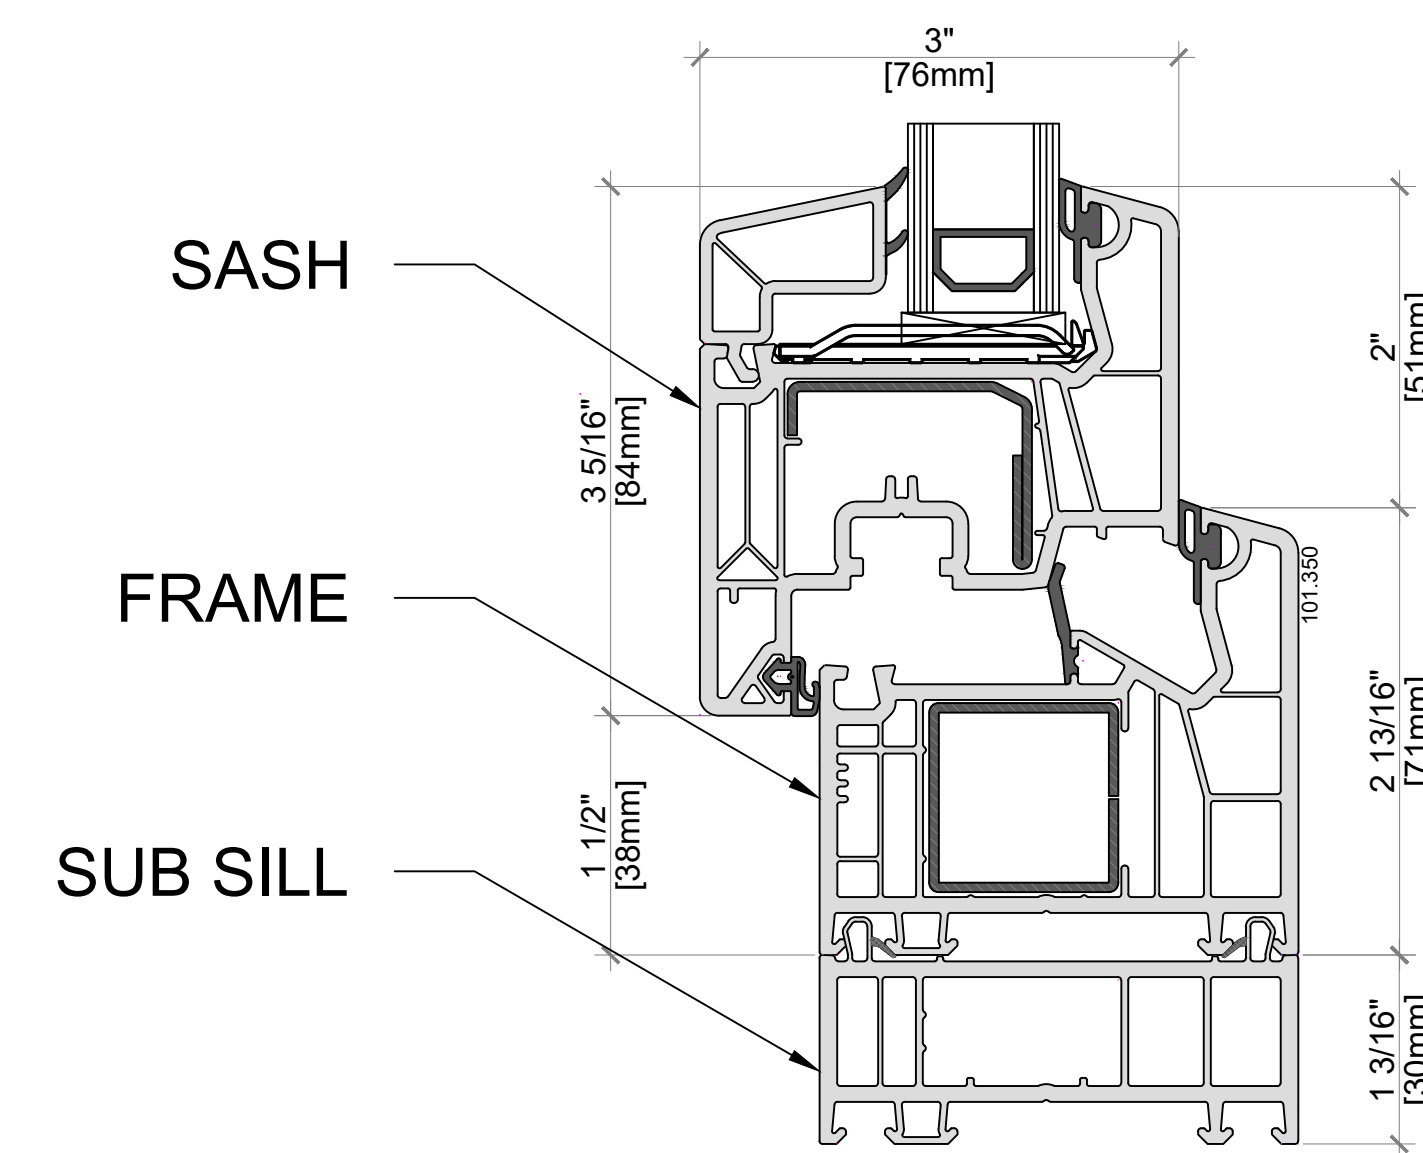

76mm PROFILE:
THE SASH AND FRAME CONNECTED TO
MAKE THE WINDOW PROFILE

Note: Sub Sill is Only for the
Bottom of the Window and
Not the Head or Jamb of the
Window

Note: Available in Double &
Triple Glazed