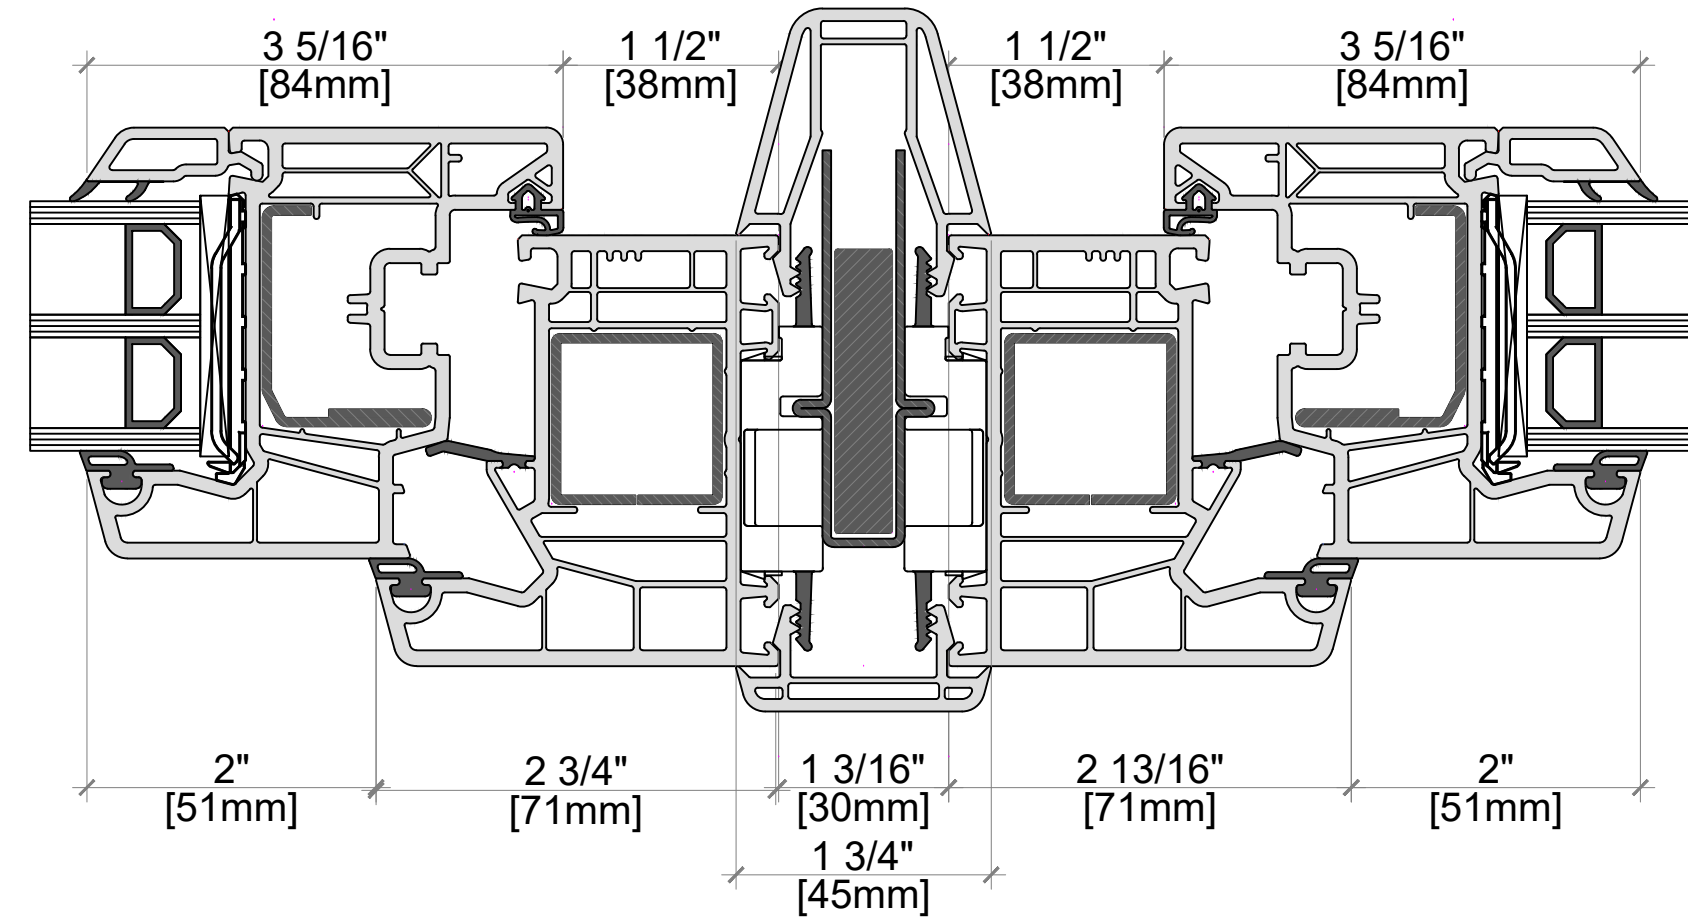

Softline 76mm PVC Product Guide

Coupling Profiles

A M B E R L I N E

HIGH PERFORMANCE WINDOWS AND DOORS

INTERIOR

EXTERIOR

B1.2 COUPLING PROFILE -
INTERIOR PROFILE: 116211
EXTERIOR PROFILE: 116210

INTERIOR