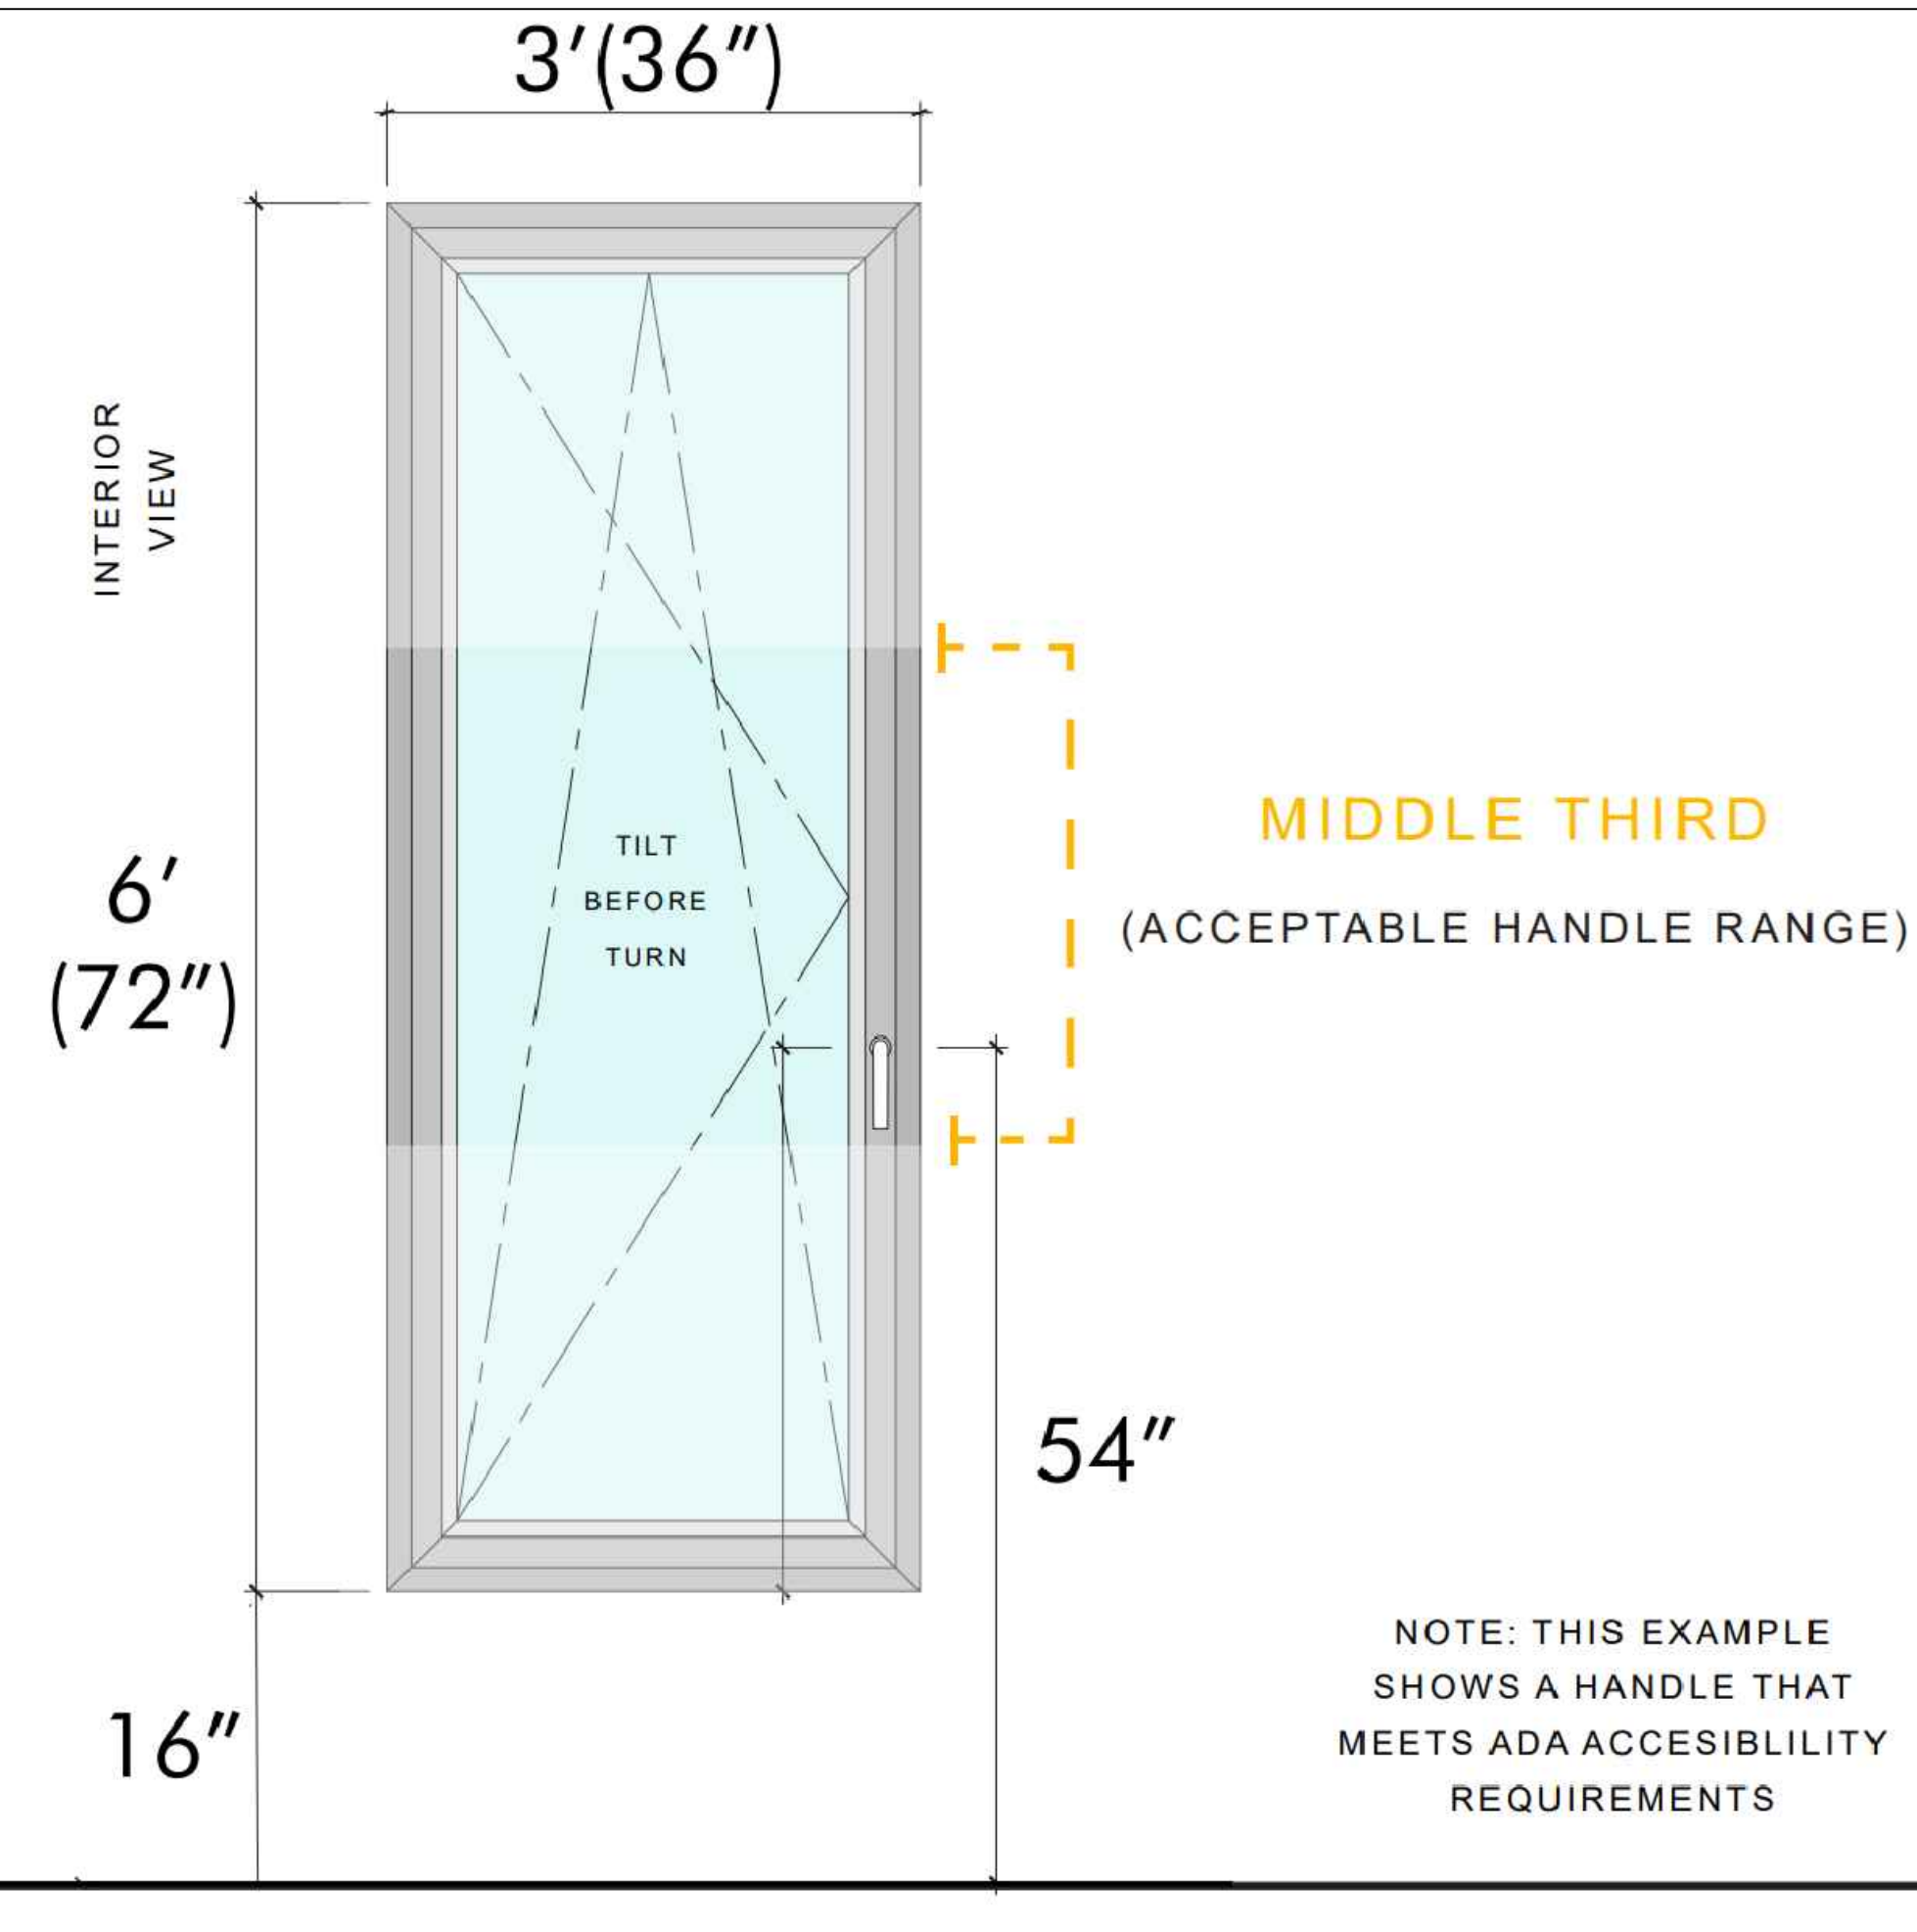

Softline 76mm PVC Product Guide

Window Handle Guidelines