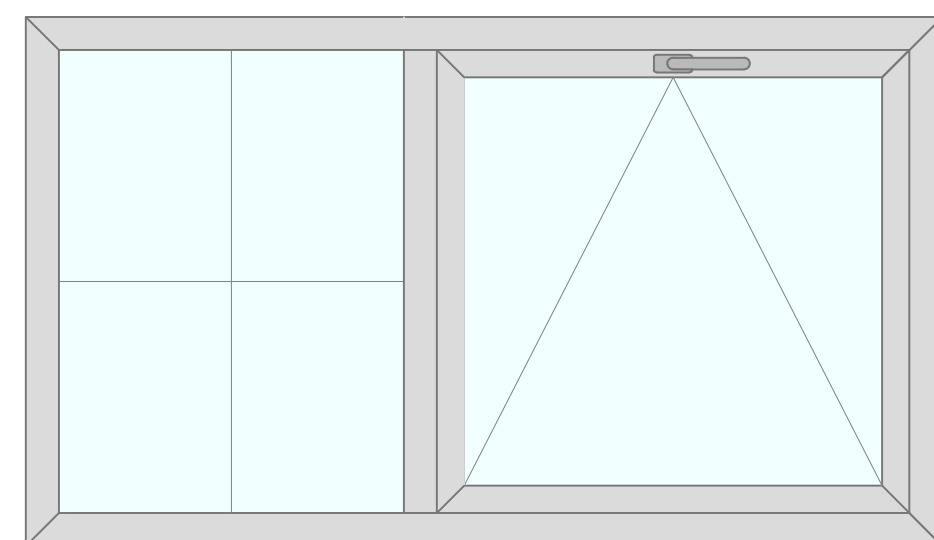

FIXED AND OPERABLE
TILT ONLY WINDOW