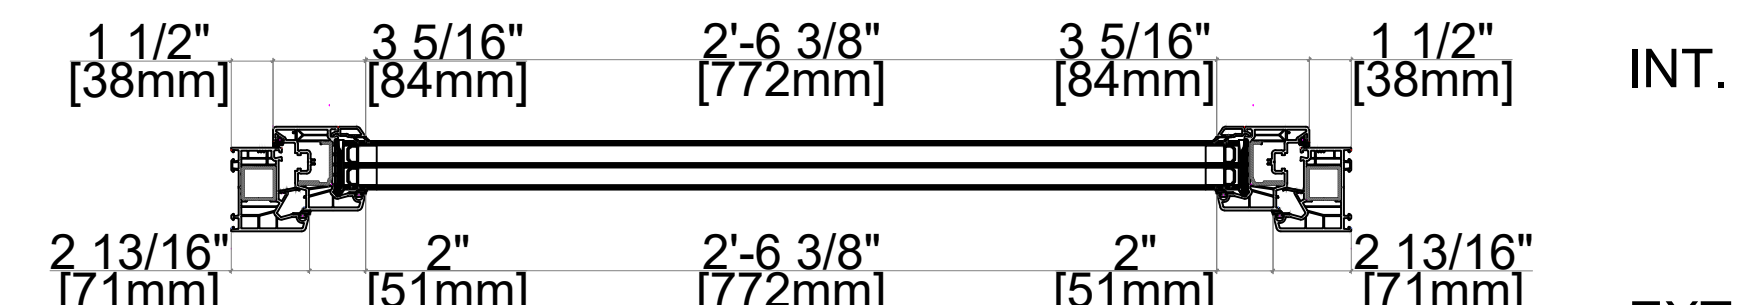

OUTSIDE ELEVATION

FIXED IN SASH
FRAME: 101350 FRAME 71mm
SASH: 103381 SASH 84mm
SUB SILL: 114053 SUB SILL 30mm

Note: Available in Double & Triple Glazed

Note: 30mm Sub Sill is Standard but Not Required