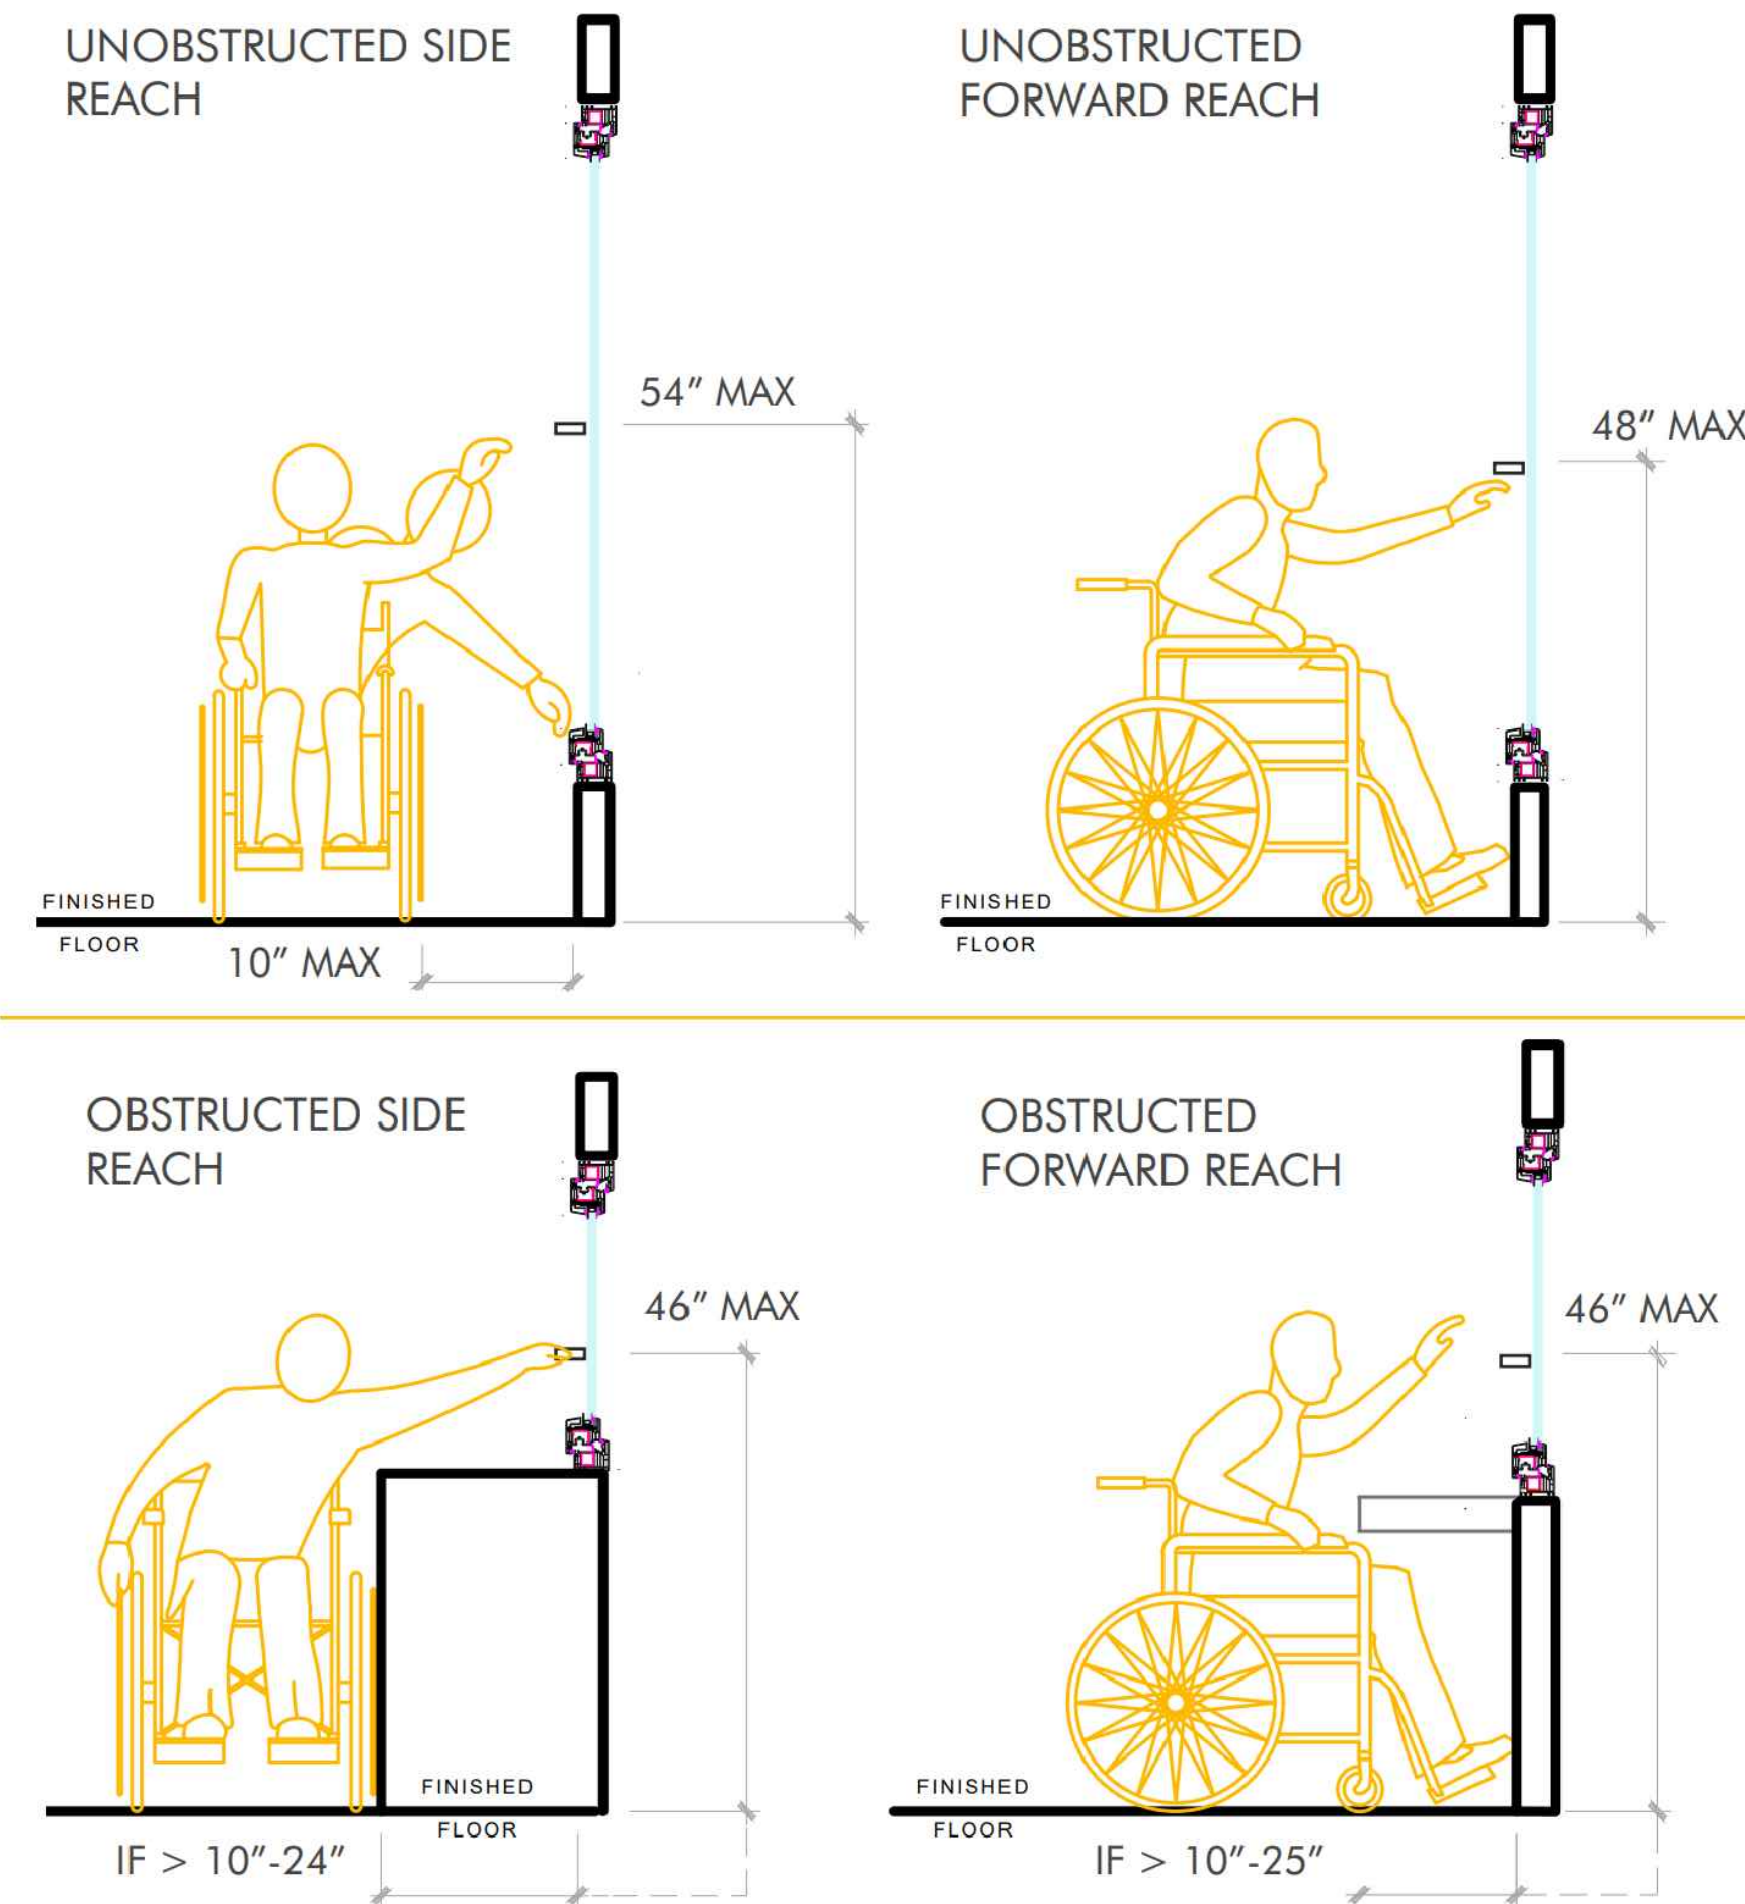

Softline 76mm PVC Product Guide

Window Handle Guidelines