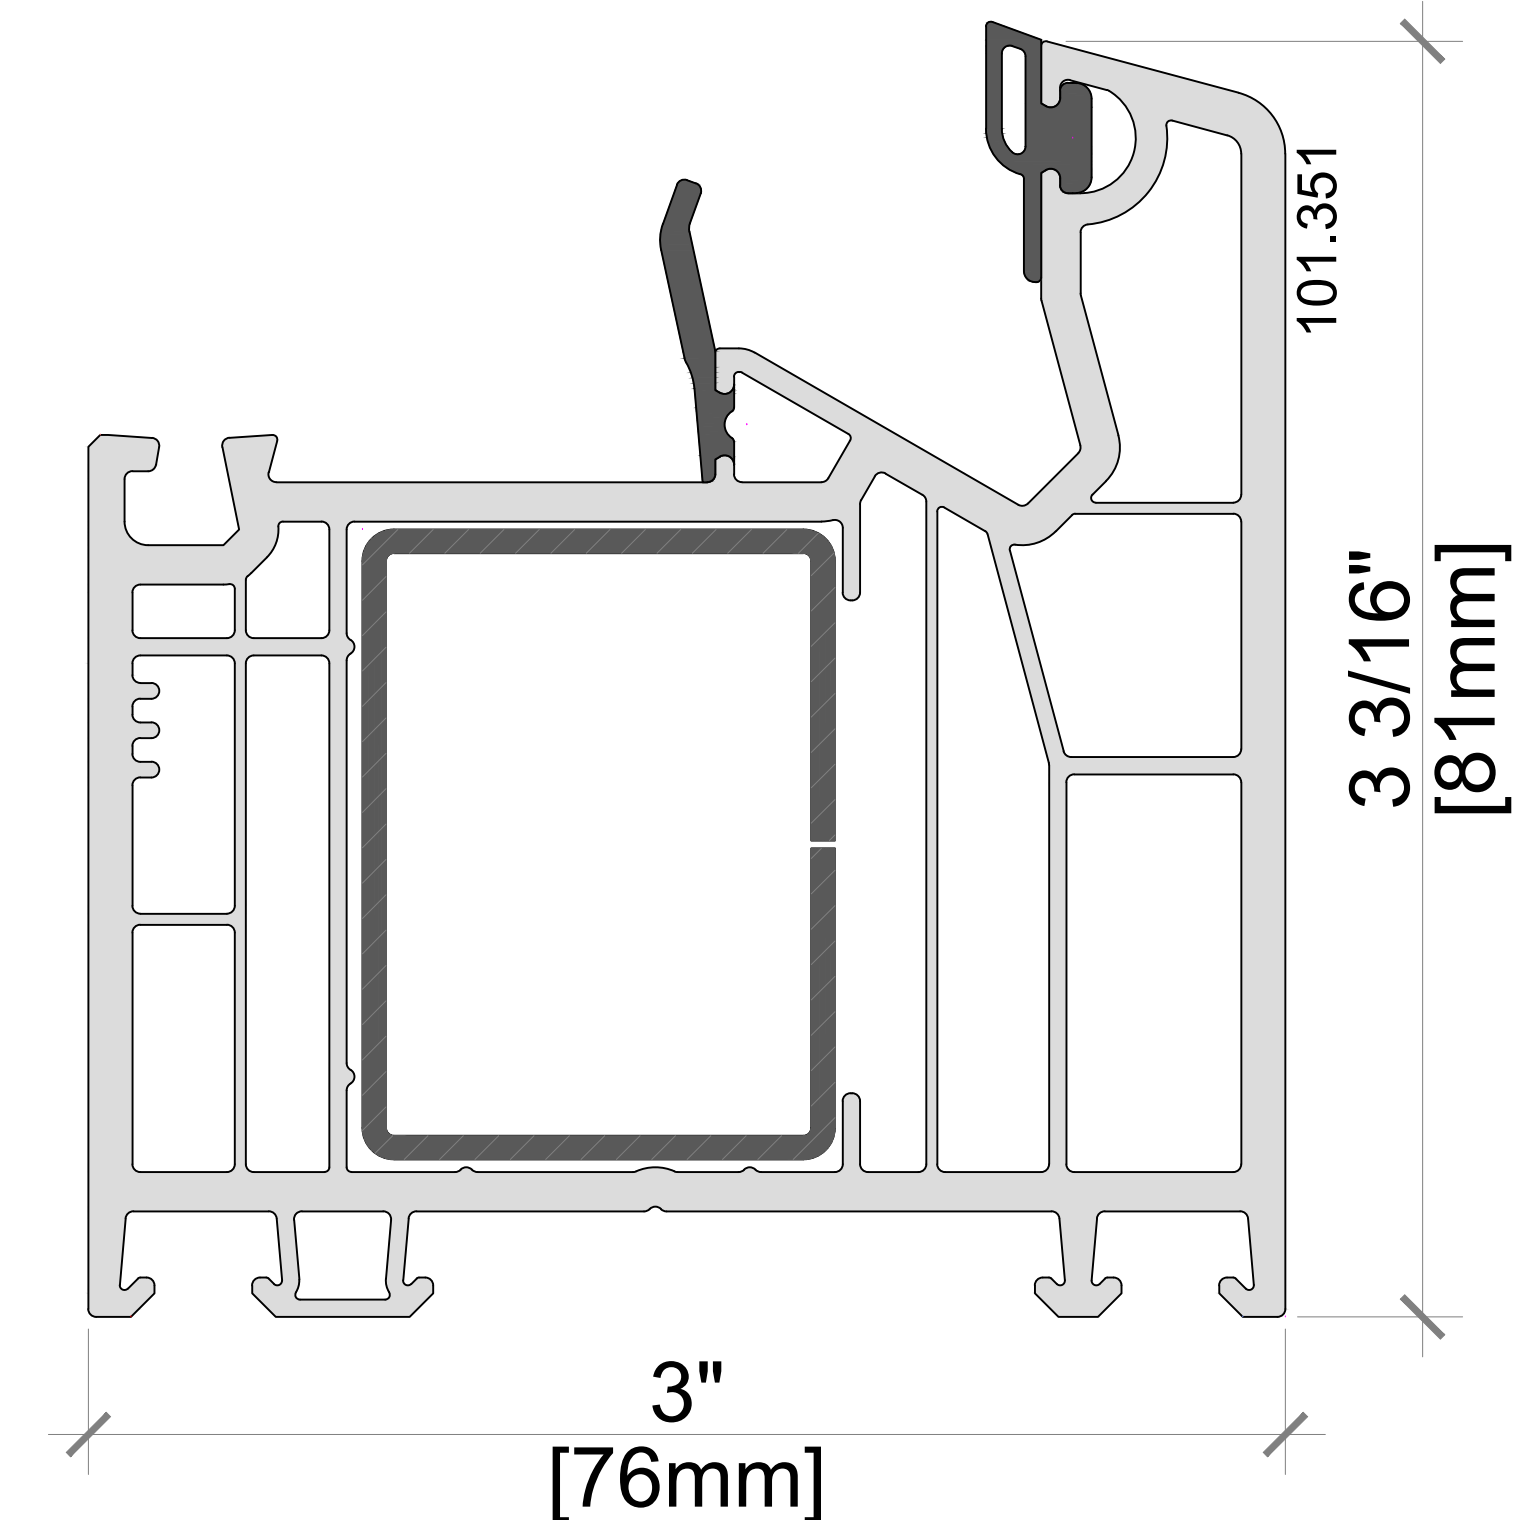

71mm FRAME - STANDARD OPTION:
101350 FRAME 71mm

104mm FRAME - LARGE FRAME WINDOW
OR PATIO DOOR
101352 FRAME 104mm

81mm FRAME - OPTIONAL FRAME:
101351 FRAME 81mm

Elevation key:

Note: Available in Double & Triple Glazed