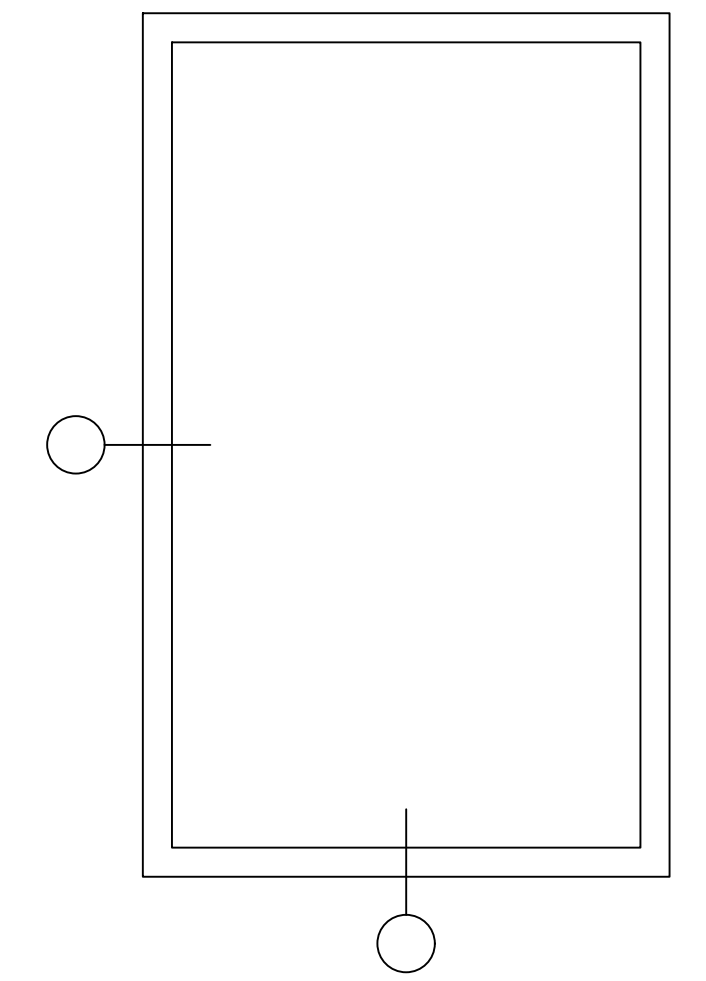

Elevation key: