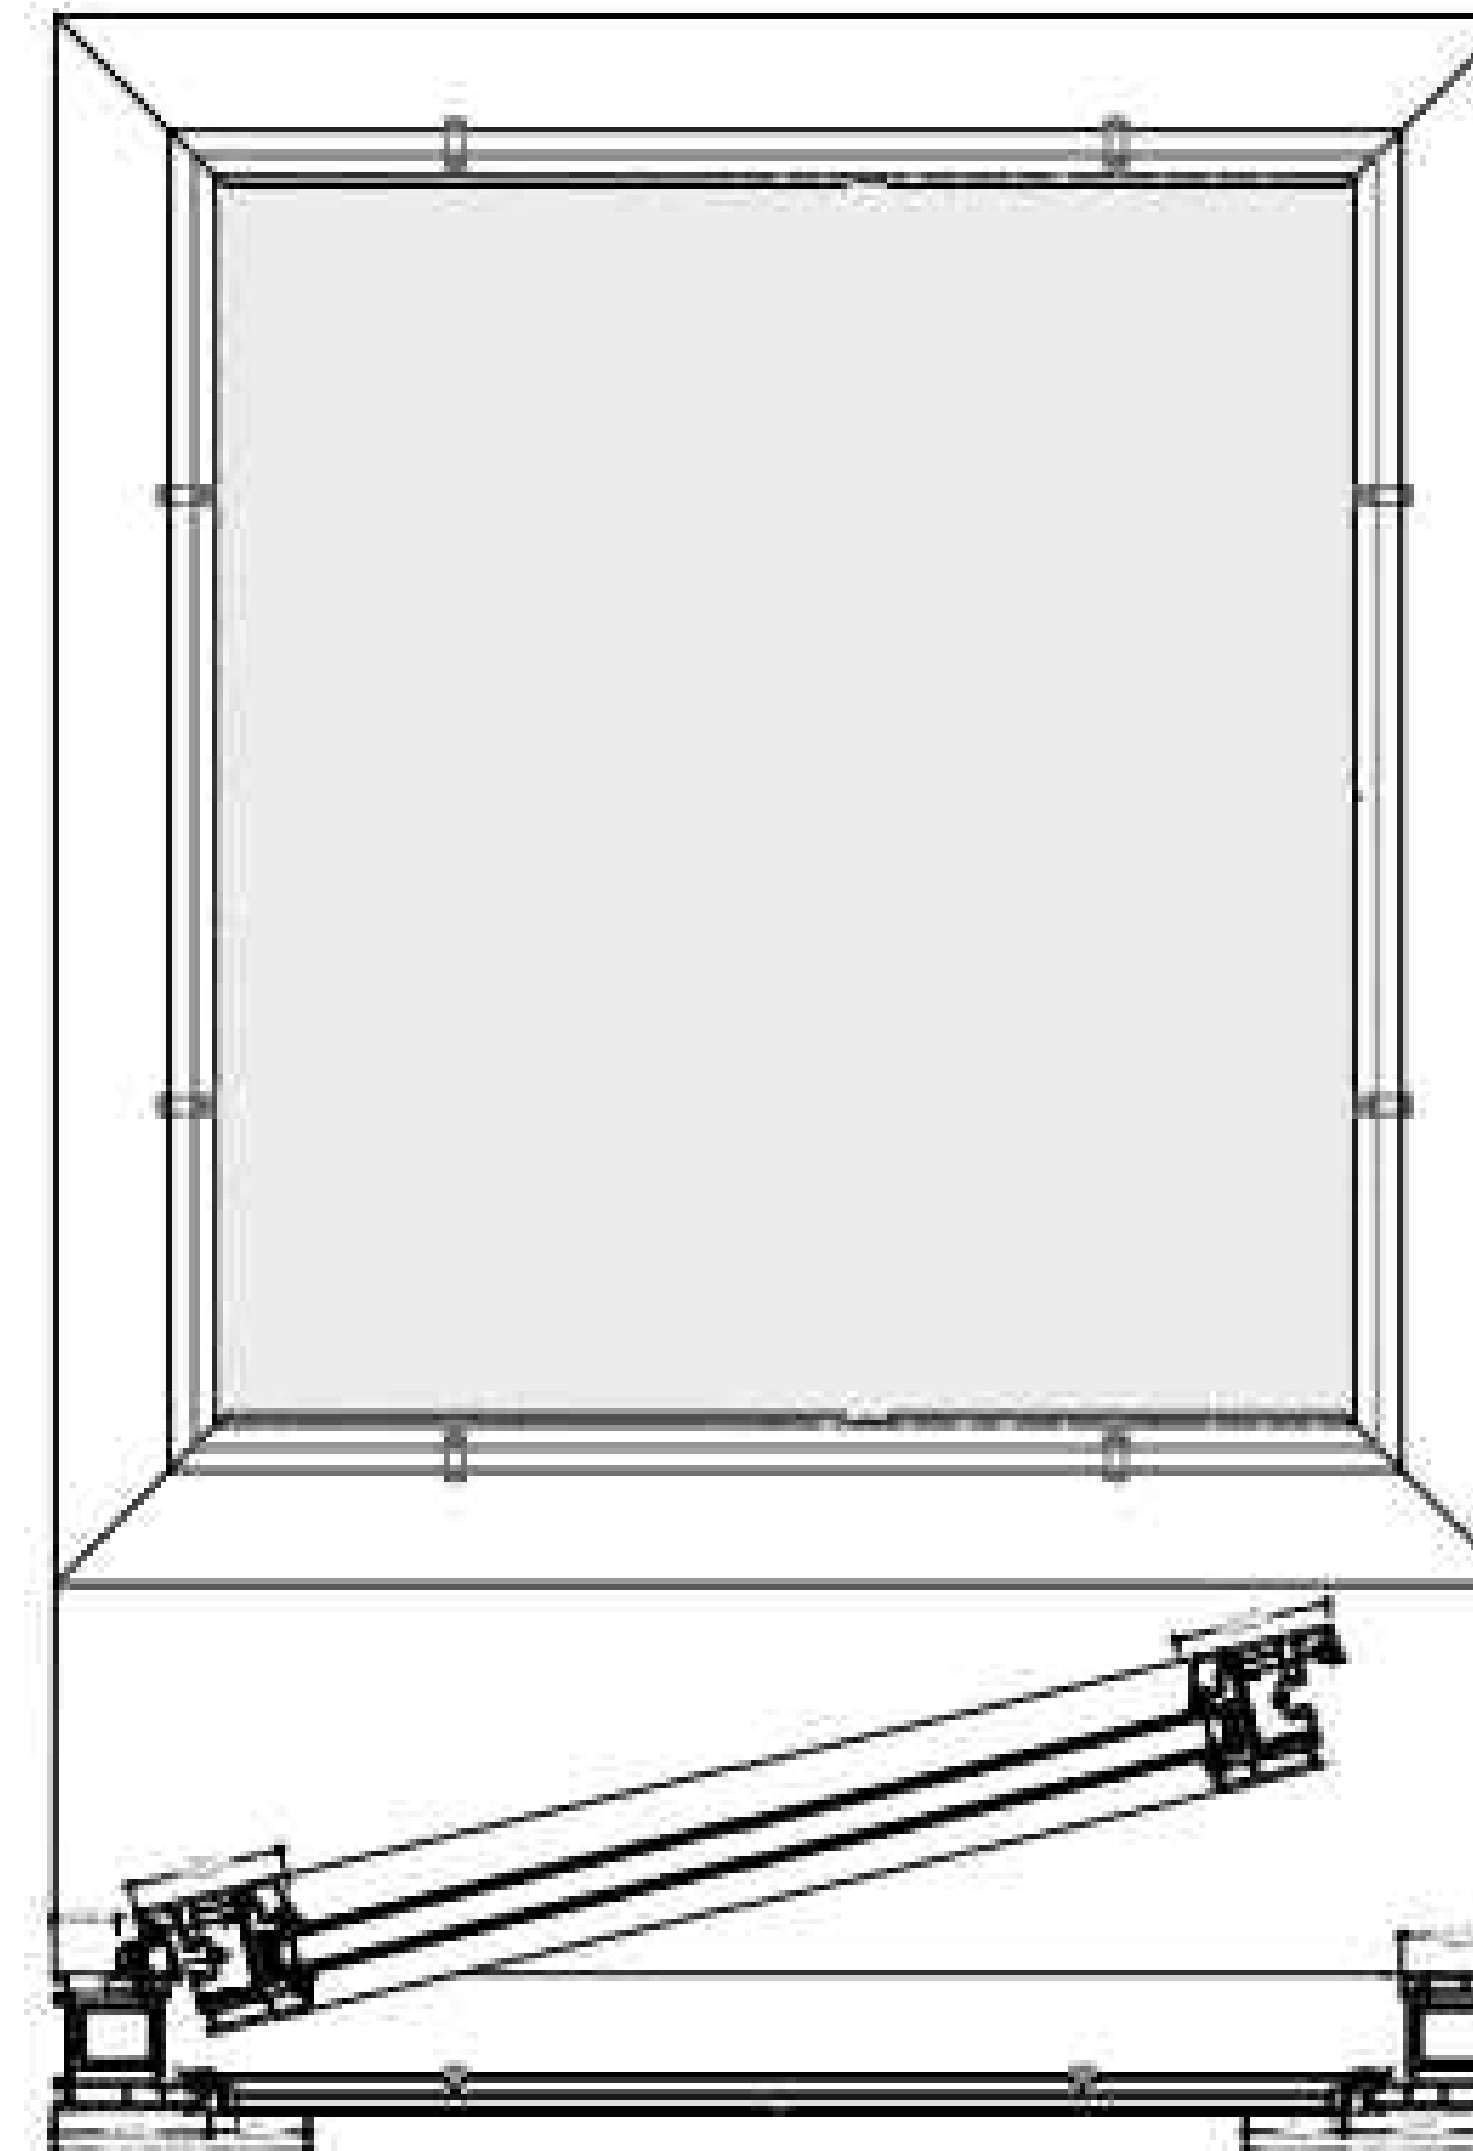

Softline 76mm PVC Product Guide

Window Screens

Elevation key:

STANDARD SCREEN COLORS

RAL 9016		TRAFFIC WHITE
RAL 8017		CHOCOLATE BROWN
RAL 9006		WHITE ALUMINUM
RAL 7016		ANTHRACITE
RAL 7012		BASALT GREY

COLOR UPGRADES

- FRAME PAINTED IN DIFFERENT RAL COLOR
- FRAME COVERED IN WOOD FOIL