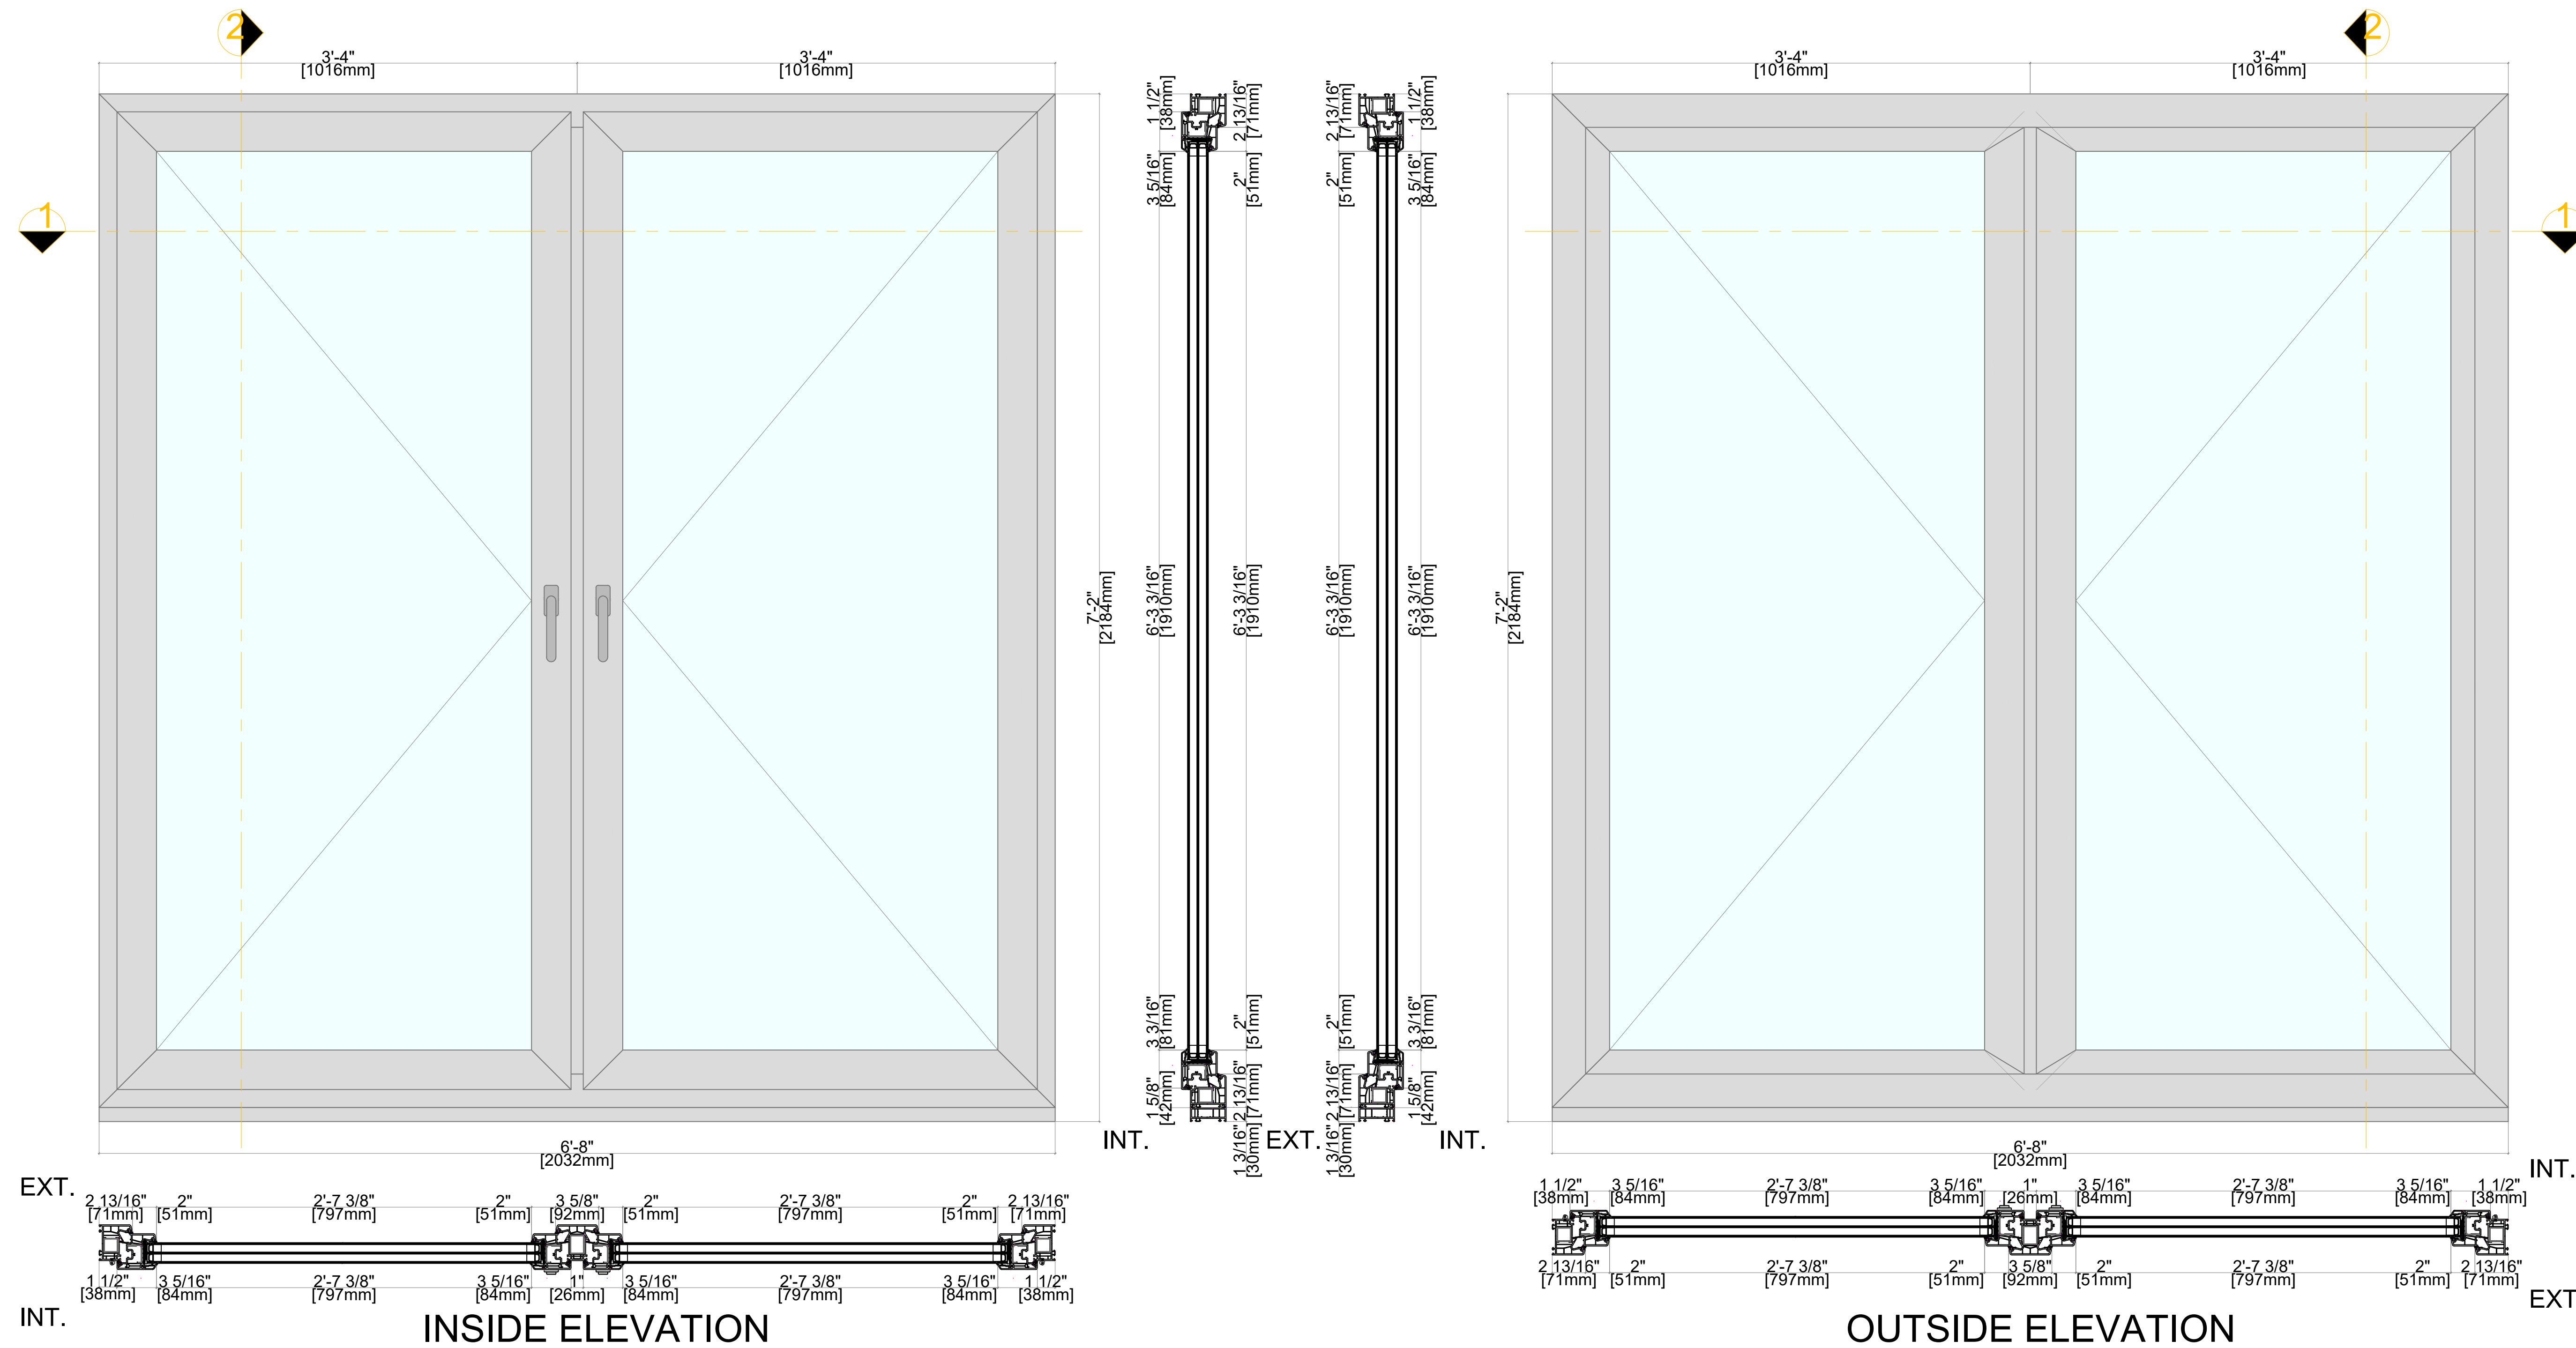

Softline 76mm PVC Product Guide

76mm Profile; Inswing Operable Swing Sash Balcony French Door With False Mullion

A M B E R L I N E

HIGH PERFORMANCE WINDOWS AND DOORS

Elevation key: