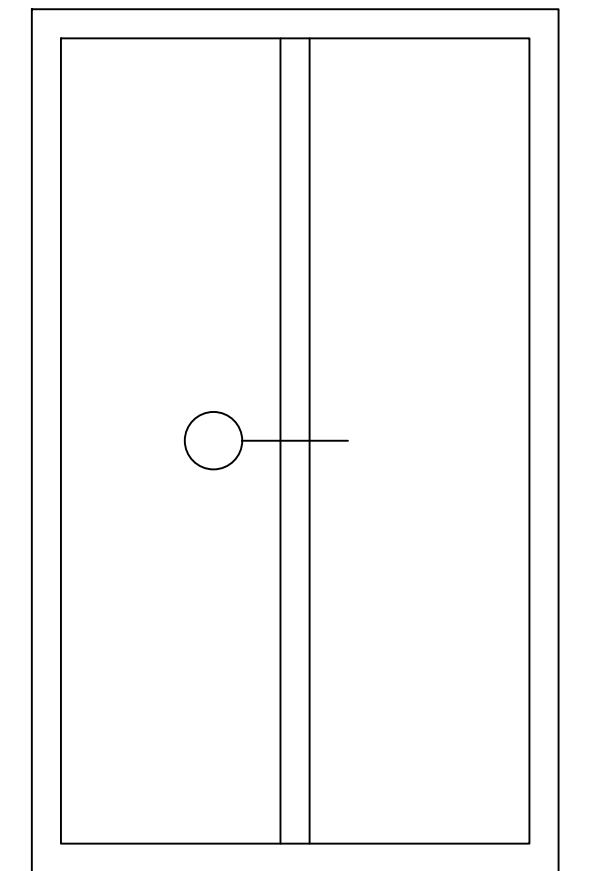

GLASS PARTITIONING MULLION - OPTIONAL
BUT NOT ON ALL CONFIGURATIONS
102355 MULLION 72mm -
DOUBLE GLAZED