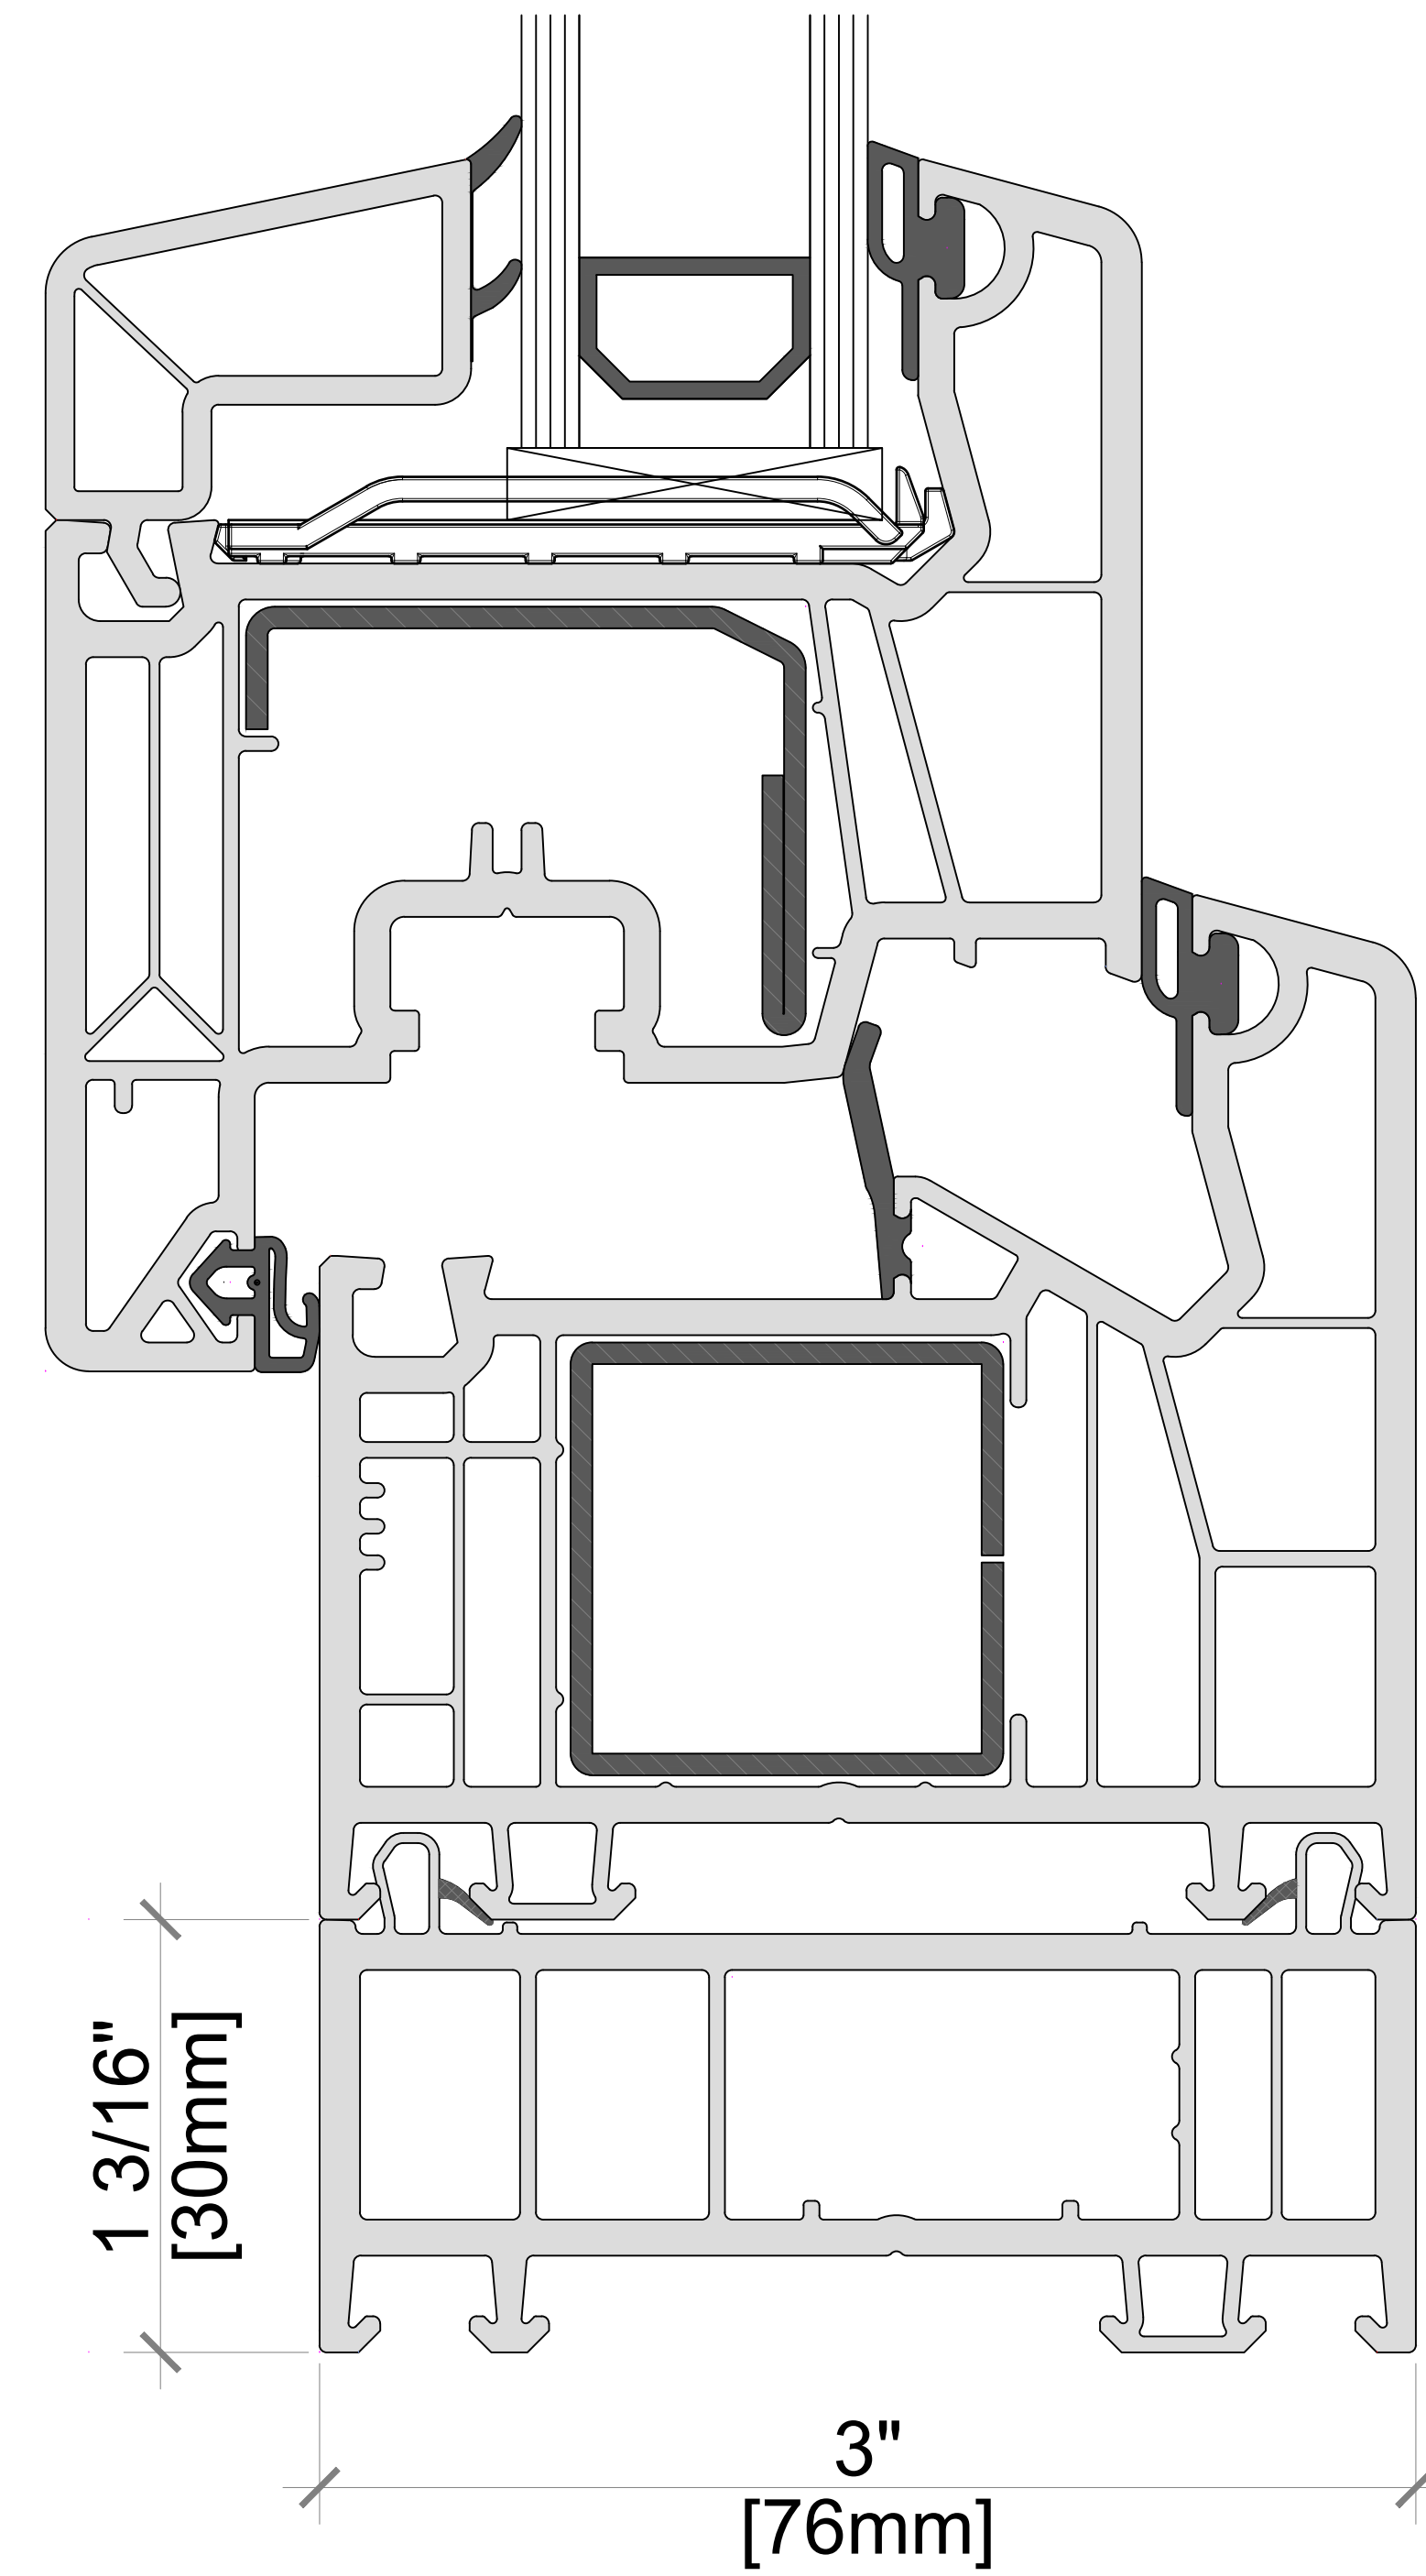

15mm SUB SILL - STANDARD
114053 SUB SILL 30mm

Note:

No Sub Sill is an Option Only Under Certain Conditions Where it is Not Required.