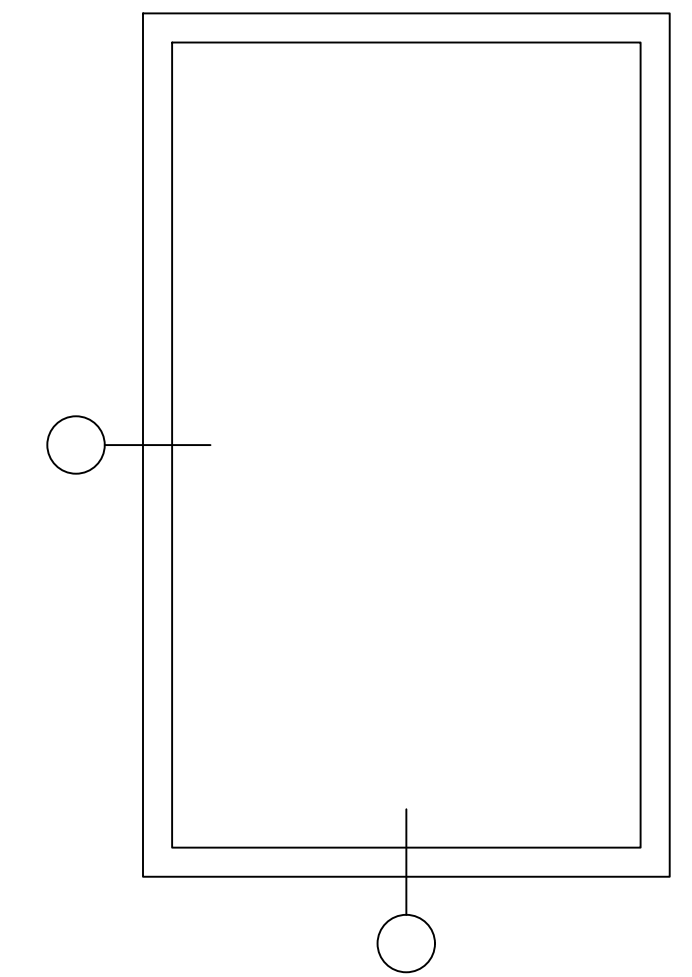

Elevation key: