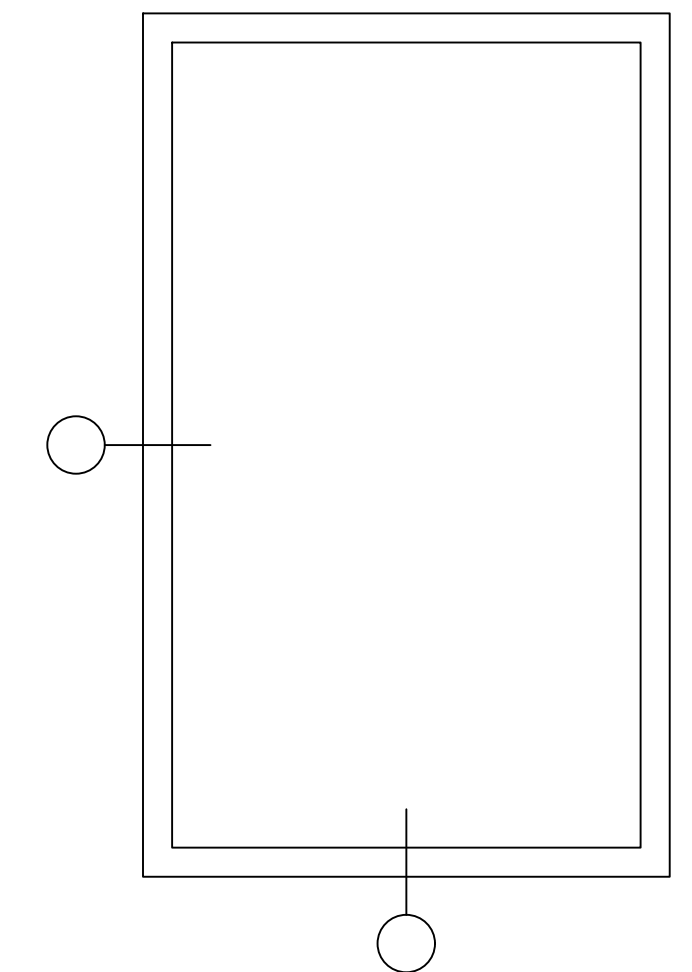

Note: Available in Double & Triple Glazed

Note: 30mm Sub Sill is Standard but Not Required

Softline 76mm PVC Product Guide

76mm Profile; Inswing Double Tilt Operable Sash Over Fixed In Frame Double

Elevation key: