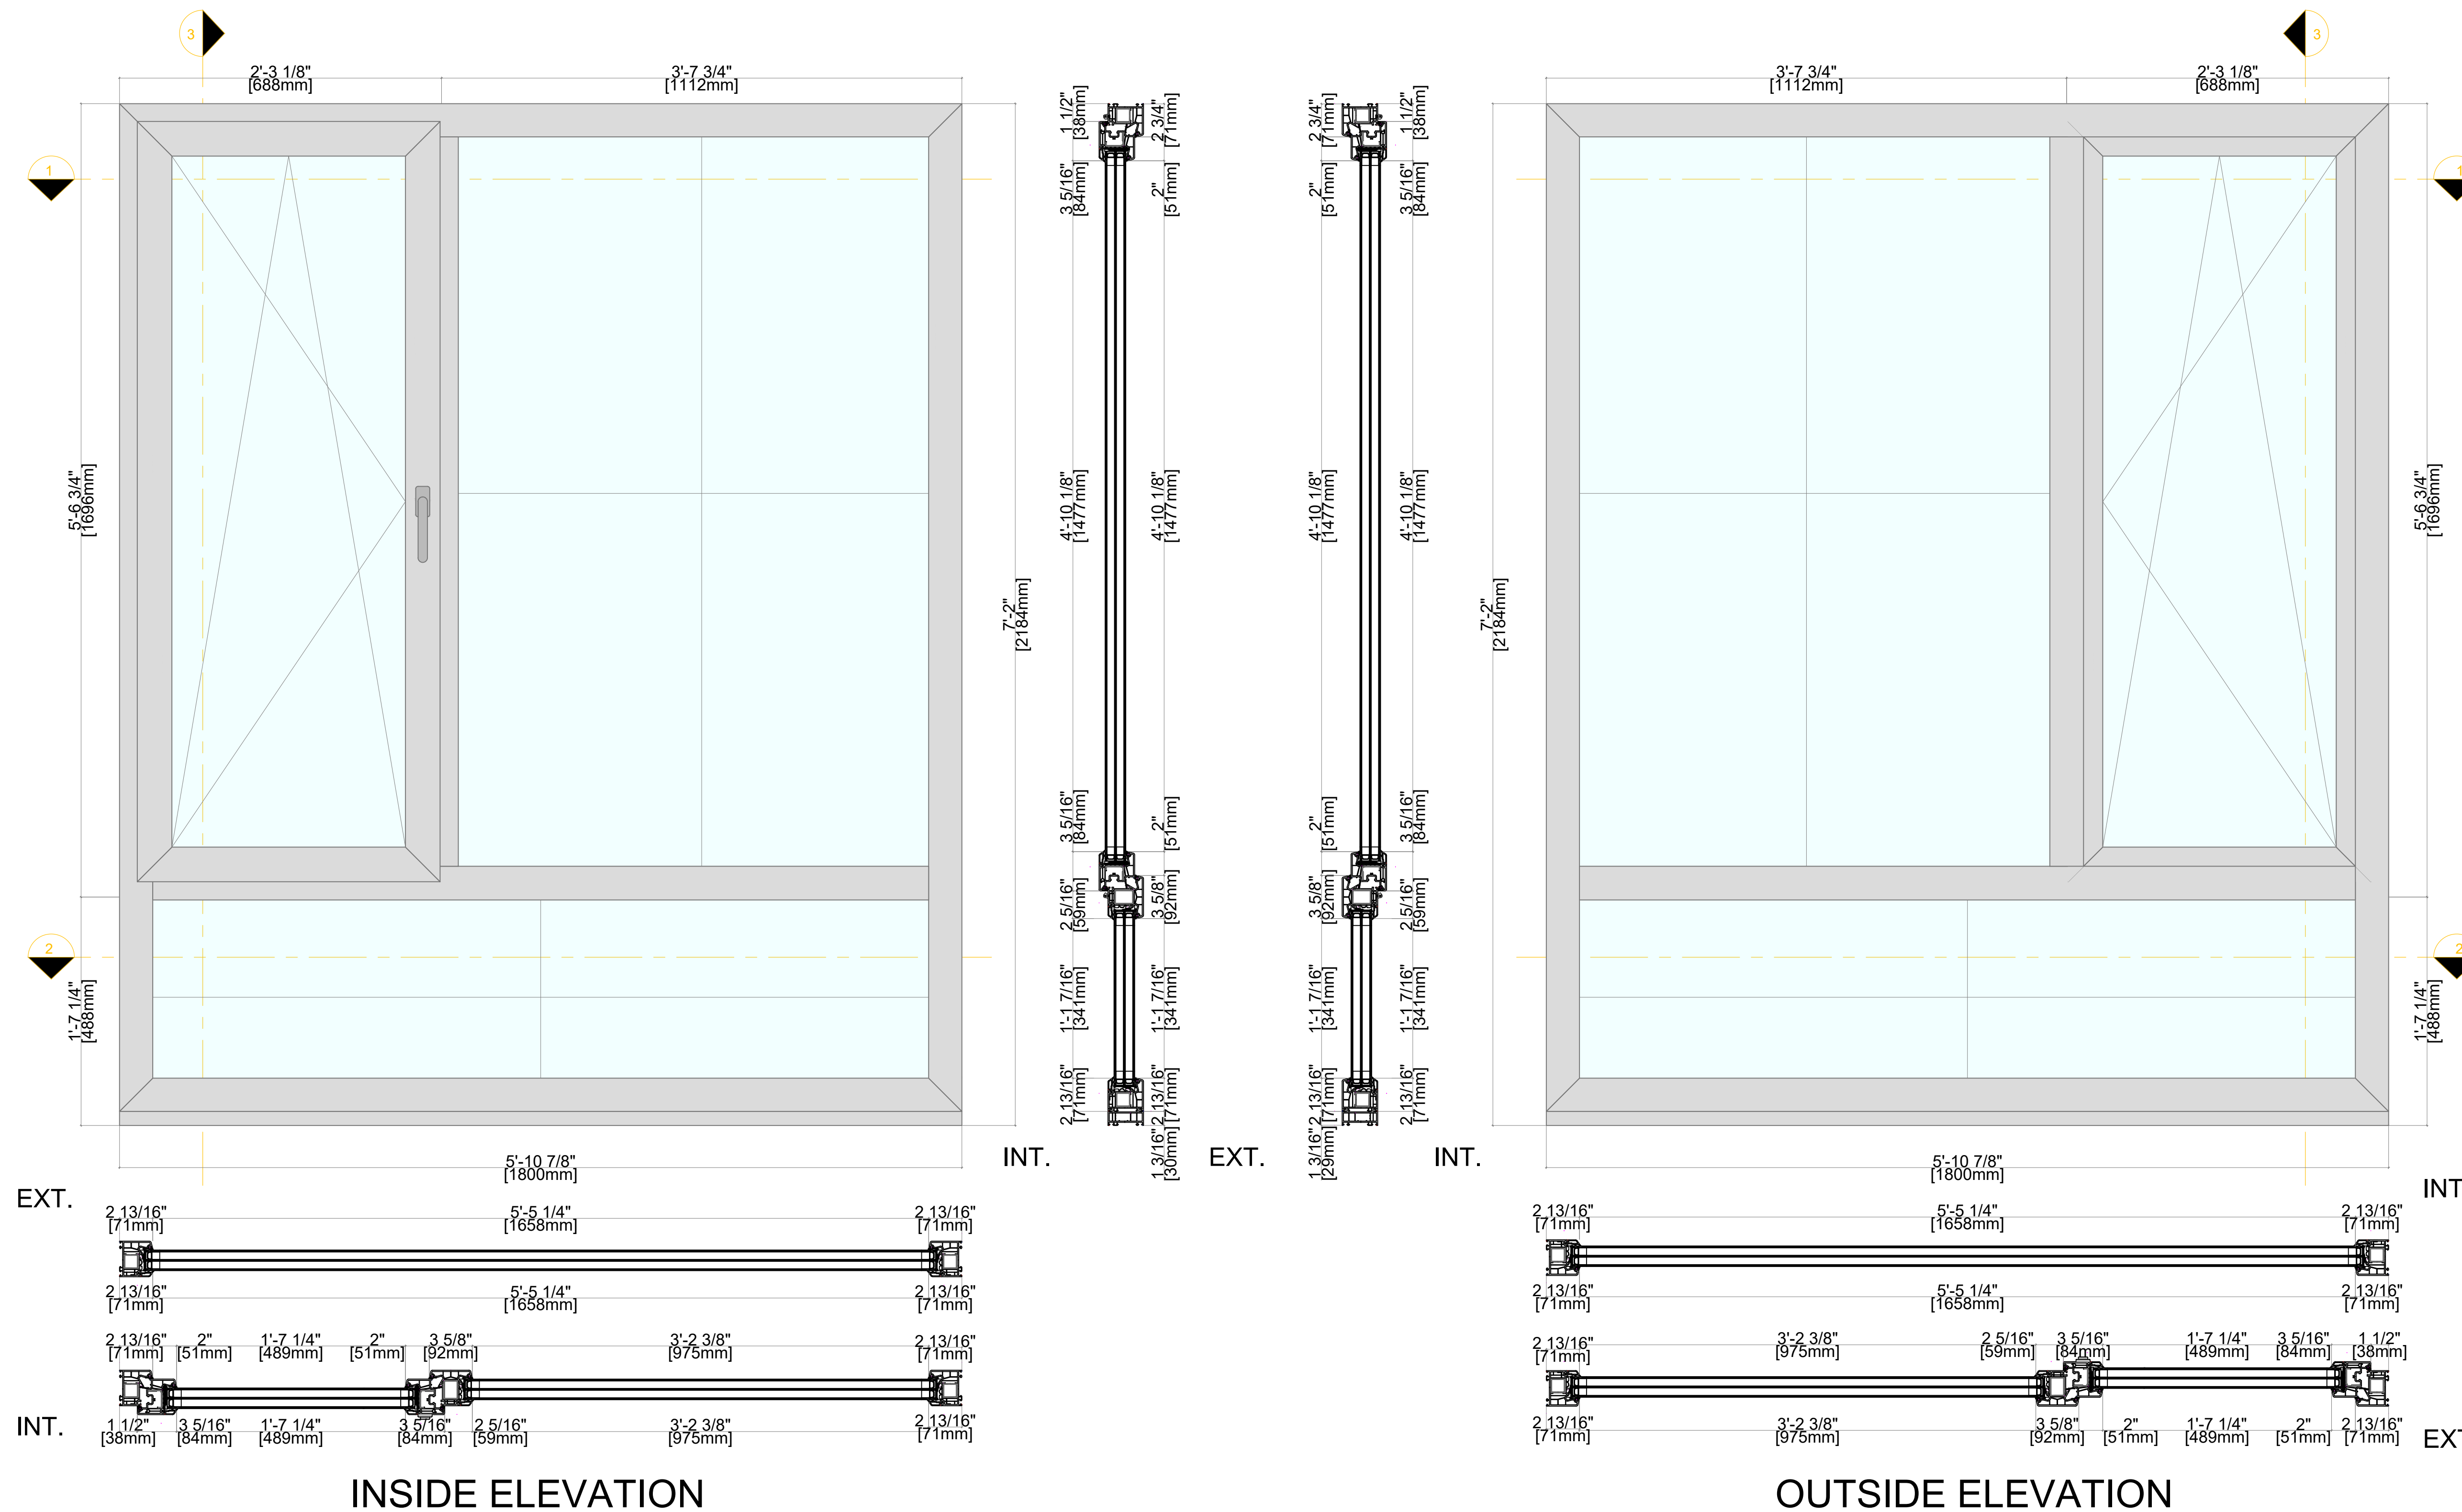

Softline 76mm PVC Product Guide

76mm Profile; Two Part Window With Inswing Tilt & Turn Operable Sash Beside Fixed In Sash With Spandrel

A M B E R L I N E

HIGH PERFORMANCE WINDOWS AND DOORS

Elevation key: