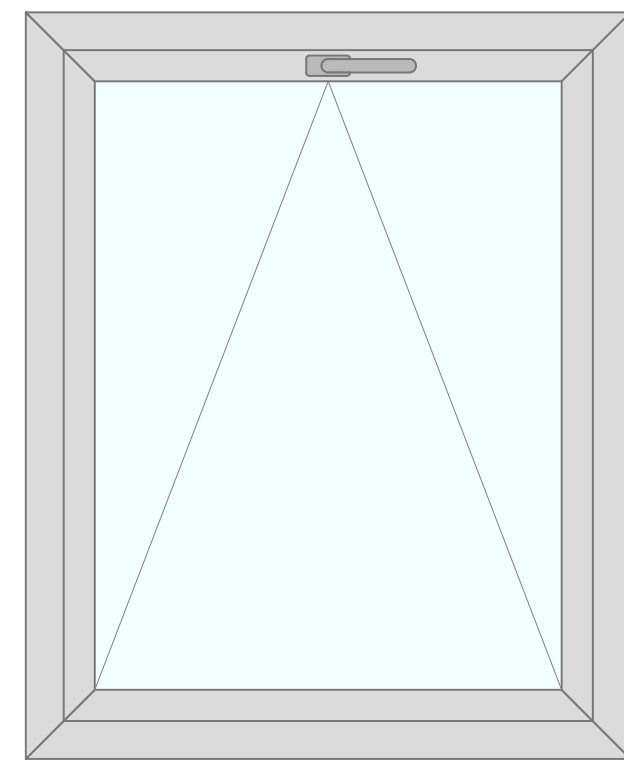

Softline 76mm PVC Product Guide

Window Options

FIXED GLAZING
IN FRAME

FIXED GLAZING
IN SASH

FIXED WINDOW
WITH INTEGRAL
MULLIONS

OPERABLE WINDOW
TILT & TURN

OPERABLE WINDOW
TURN ONLY

OPERABLE WINDOW
TILT ONLY

Window Profile Anatomy

A M B E R L I N E
HIGH PERFORMANCE WINDOWS AND DOORS

FRAME:
ACTS AS STATIONARY FRAMEWORK AND
HOLDS THE WINDOW INTO THE WALL OF
THE BUILDING

SASH:
HOLDS THE PANES OF GLASS AND
ALLOWS THE WINDOW TO OPERATE AND
HOLD OPEN WINDOWS