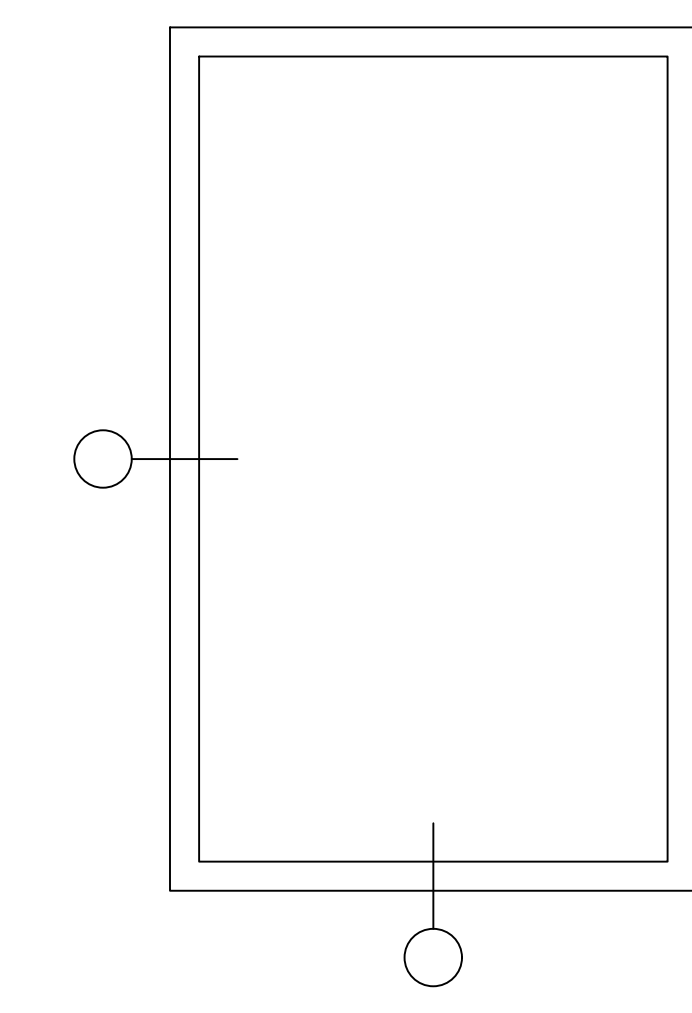

25

Softline 76mm PVC Product Guide

76mm Profile; Inswing Operable Swing Sash Balcony French Door With False Mullion

A M B E R L I N E

HIGH PERFORMANCE WINDOWS AND DOORS

Elevation key:

INSWING OPERABLE SWING SASH BALCONY FRENCH DOOR WITH FALSE MULLION