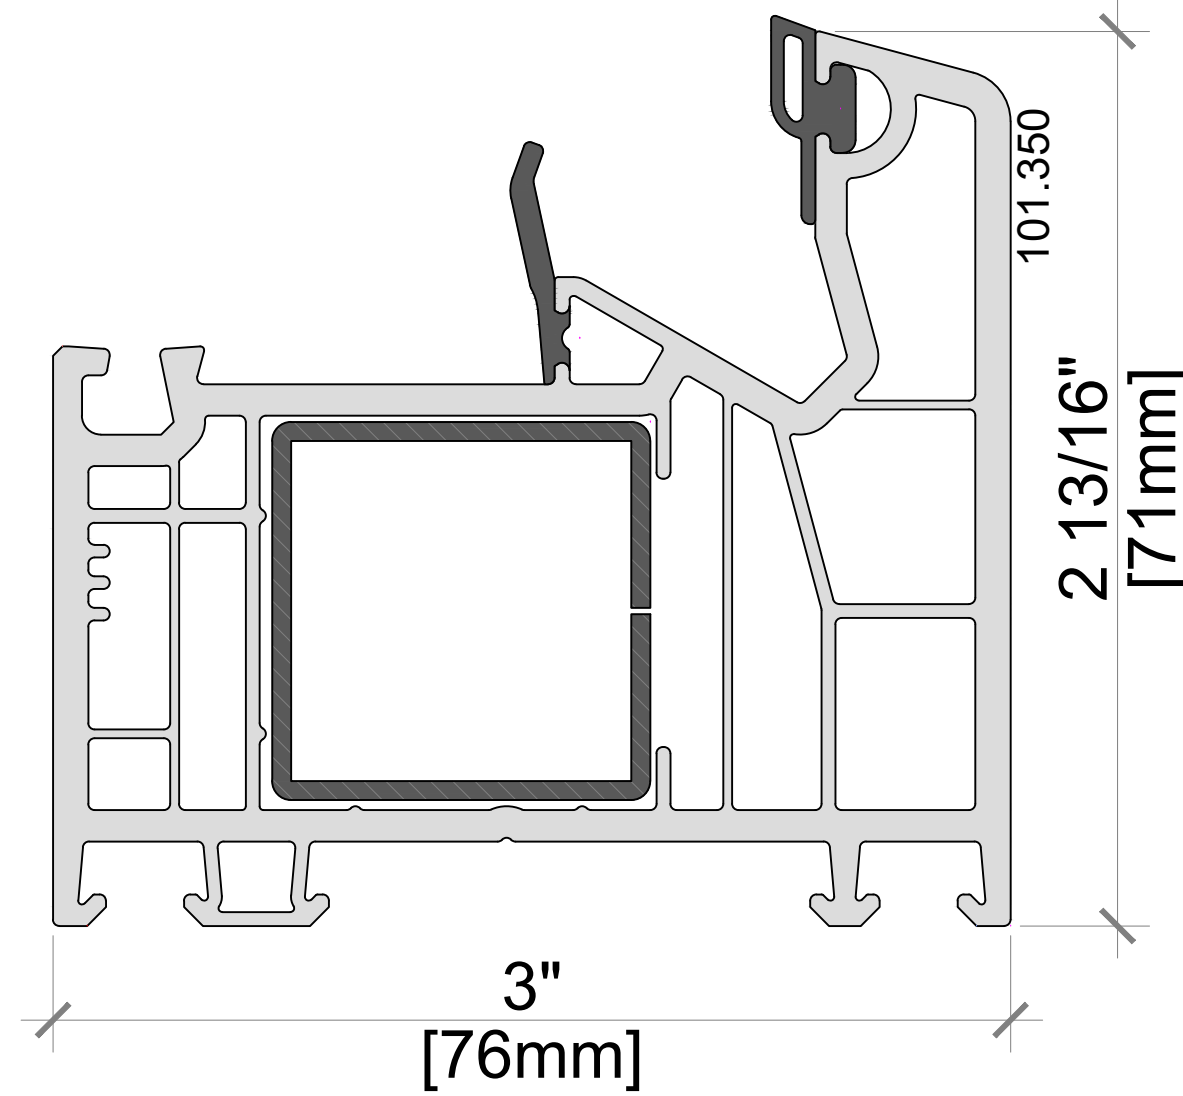

Window Profile Anatomy

A M B E R L I N E
HIGH PERFORMANCE WINDOWS AND DOORS

FRAME:
ACTS AS STATIONARY FRAMEWORK AND
HOLDS THE WINDOW INTO THE WALL OF
THE BUILDING

SASH:
HOLDS THE PANES OF GLASS AND
ALLOWS THE WINDOW TO OPERATE AND
HOLD OPEN WINDOWS