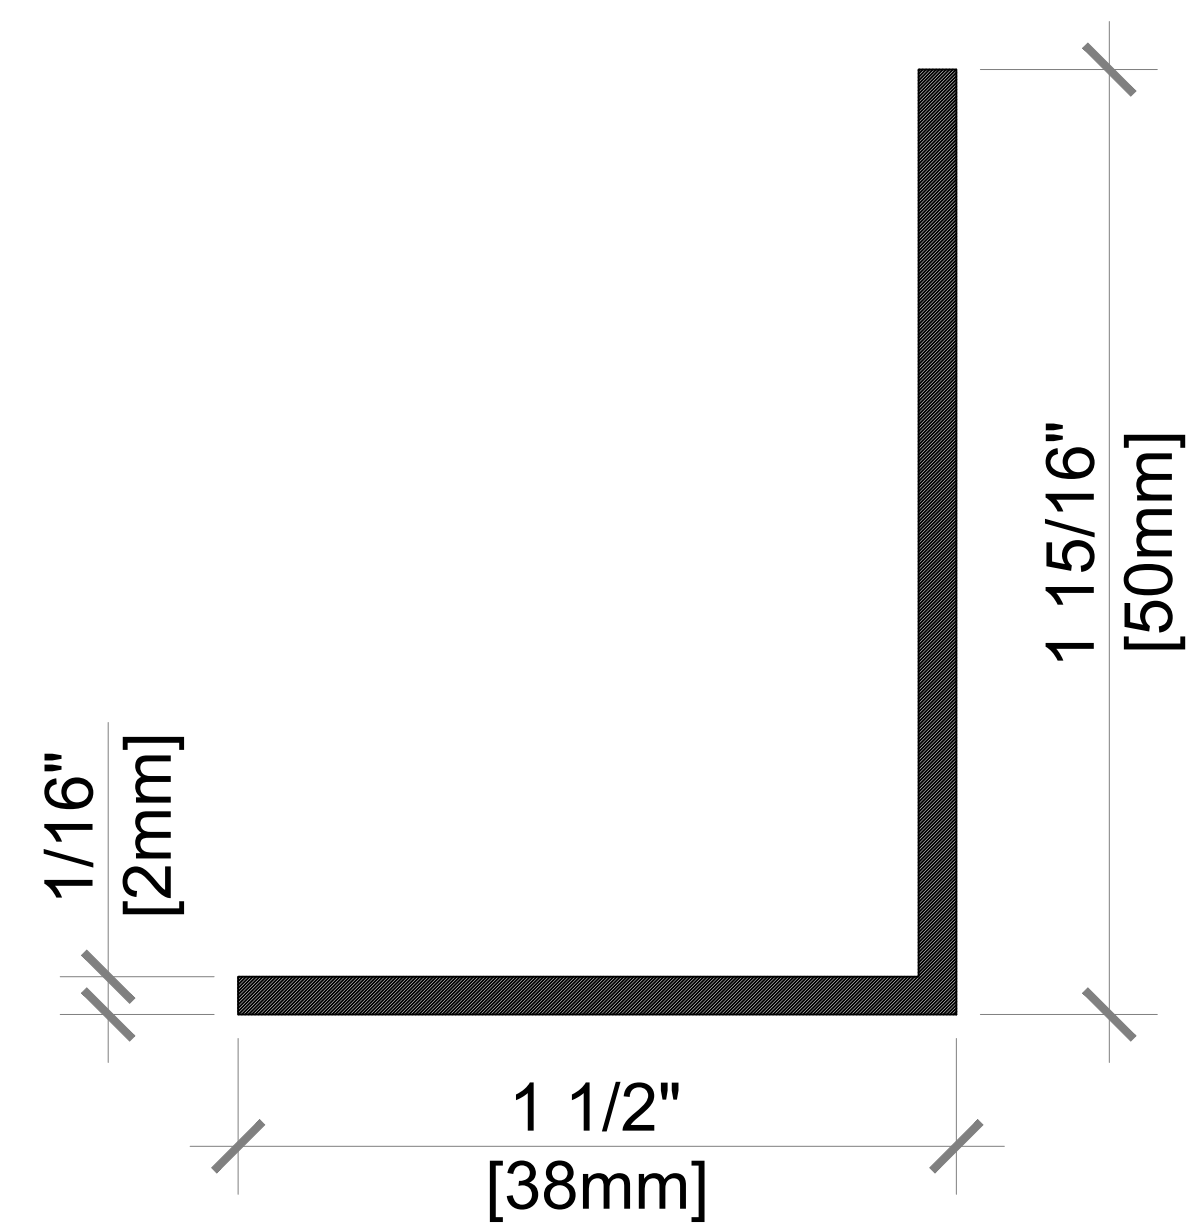

Softline 76mm PVC Product Guide

Nail Flange

INTERIOR

EXTERIOR

INTERIOR

EXTERIOR

Elevation key:

ALU FLANGE

PVC FLANGE

Note: Available in Double & Triple Glazed