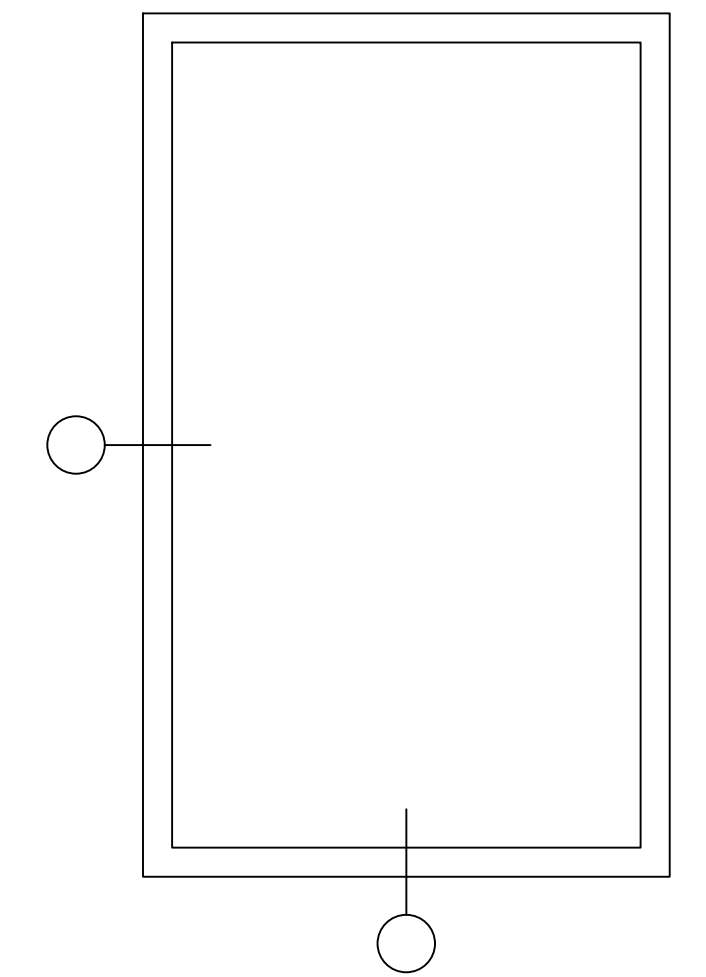

Note: Available in Double & Triple Glazed

Note: 30mm Sub Sill is Standard but Not Required