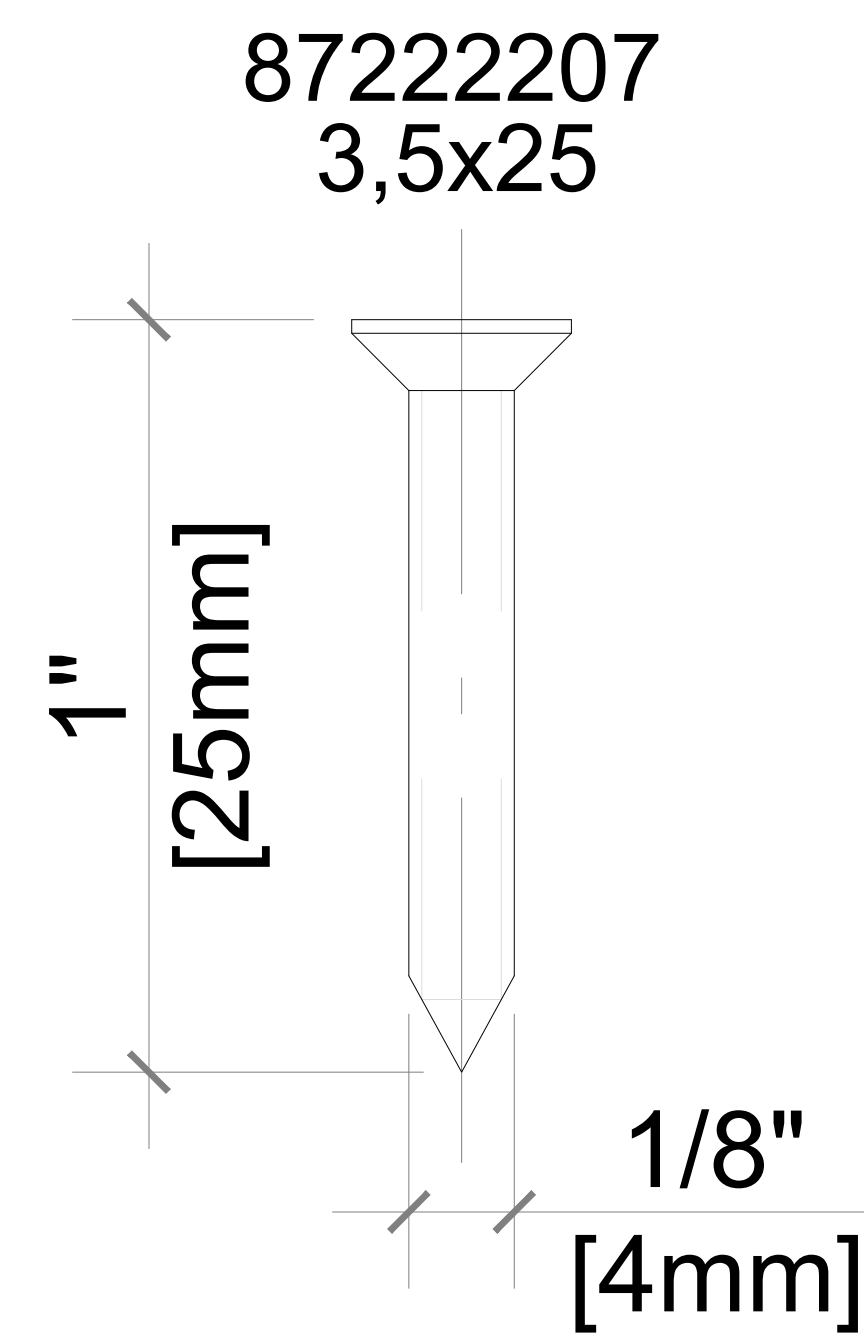

Softline 76mm PVC Product Guide

Nail Flange

INTERIOR

EXTERIOR

INTERIOR

EXTERIOR

Elevation key:

ALU FLANGE

SCREW

PVC FLANGE

Note: Available in Double & Triple Glazed