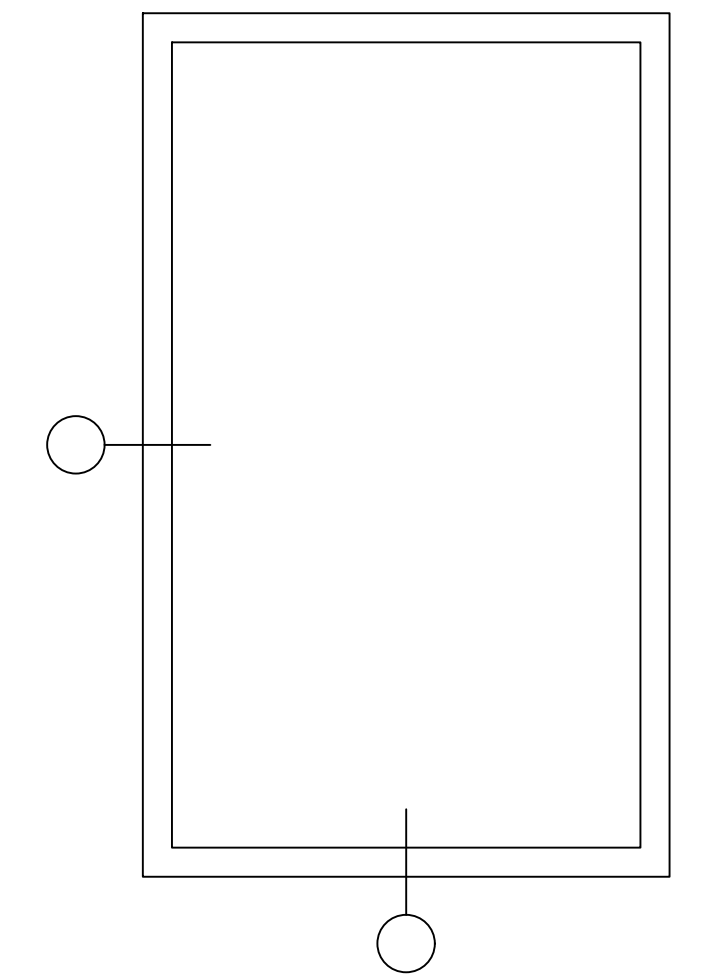

Elevation key: