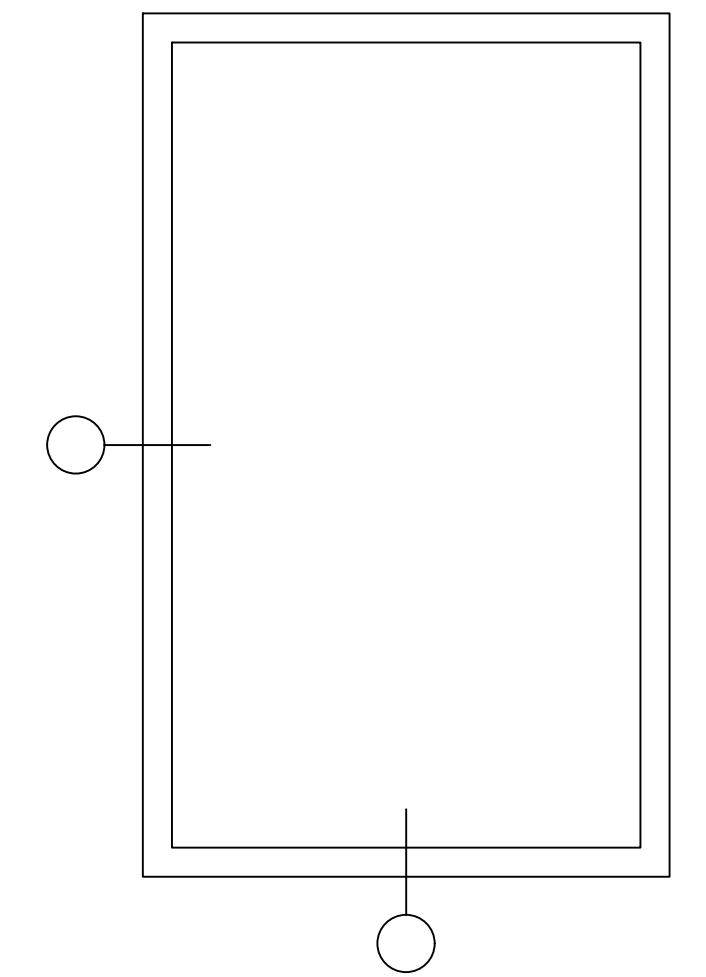

Elevation key: