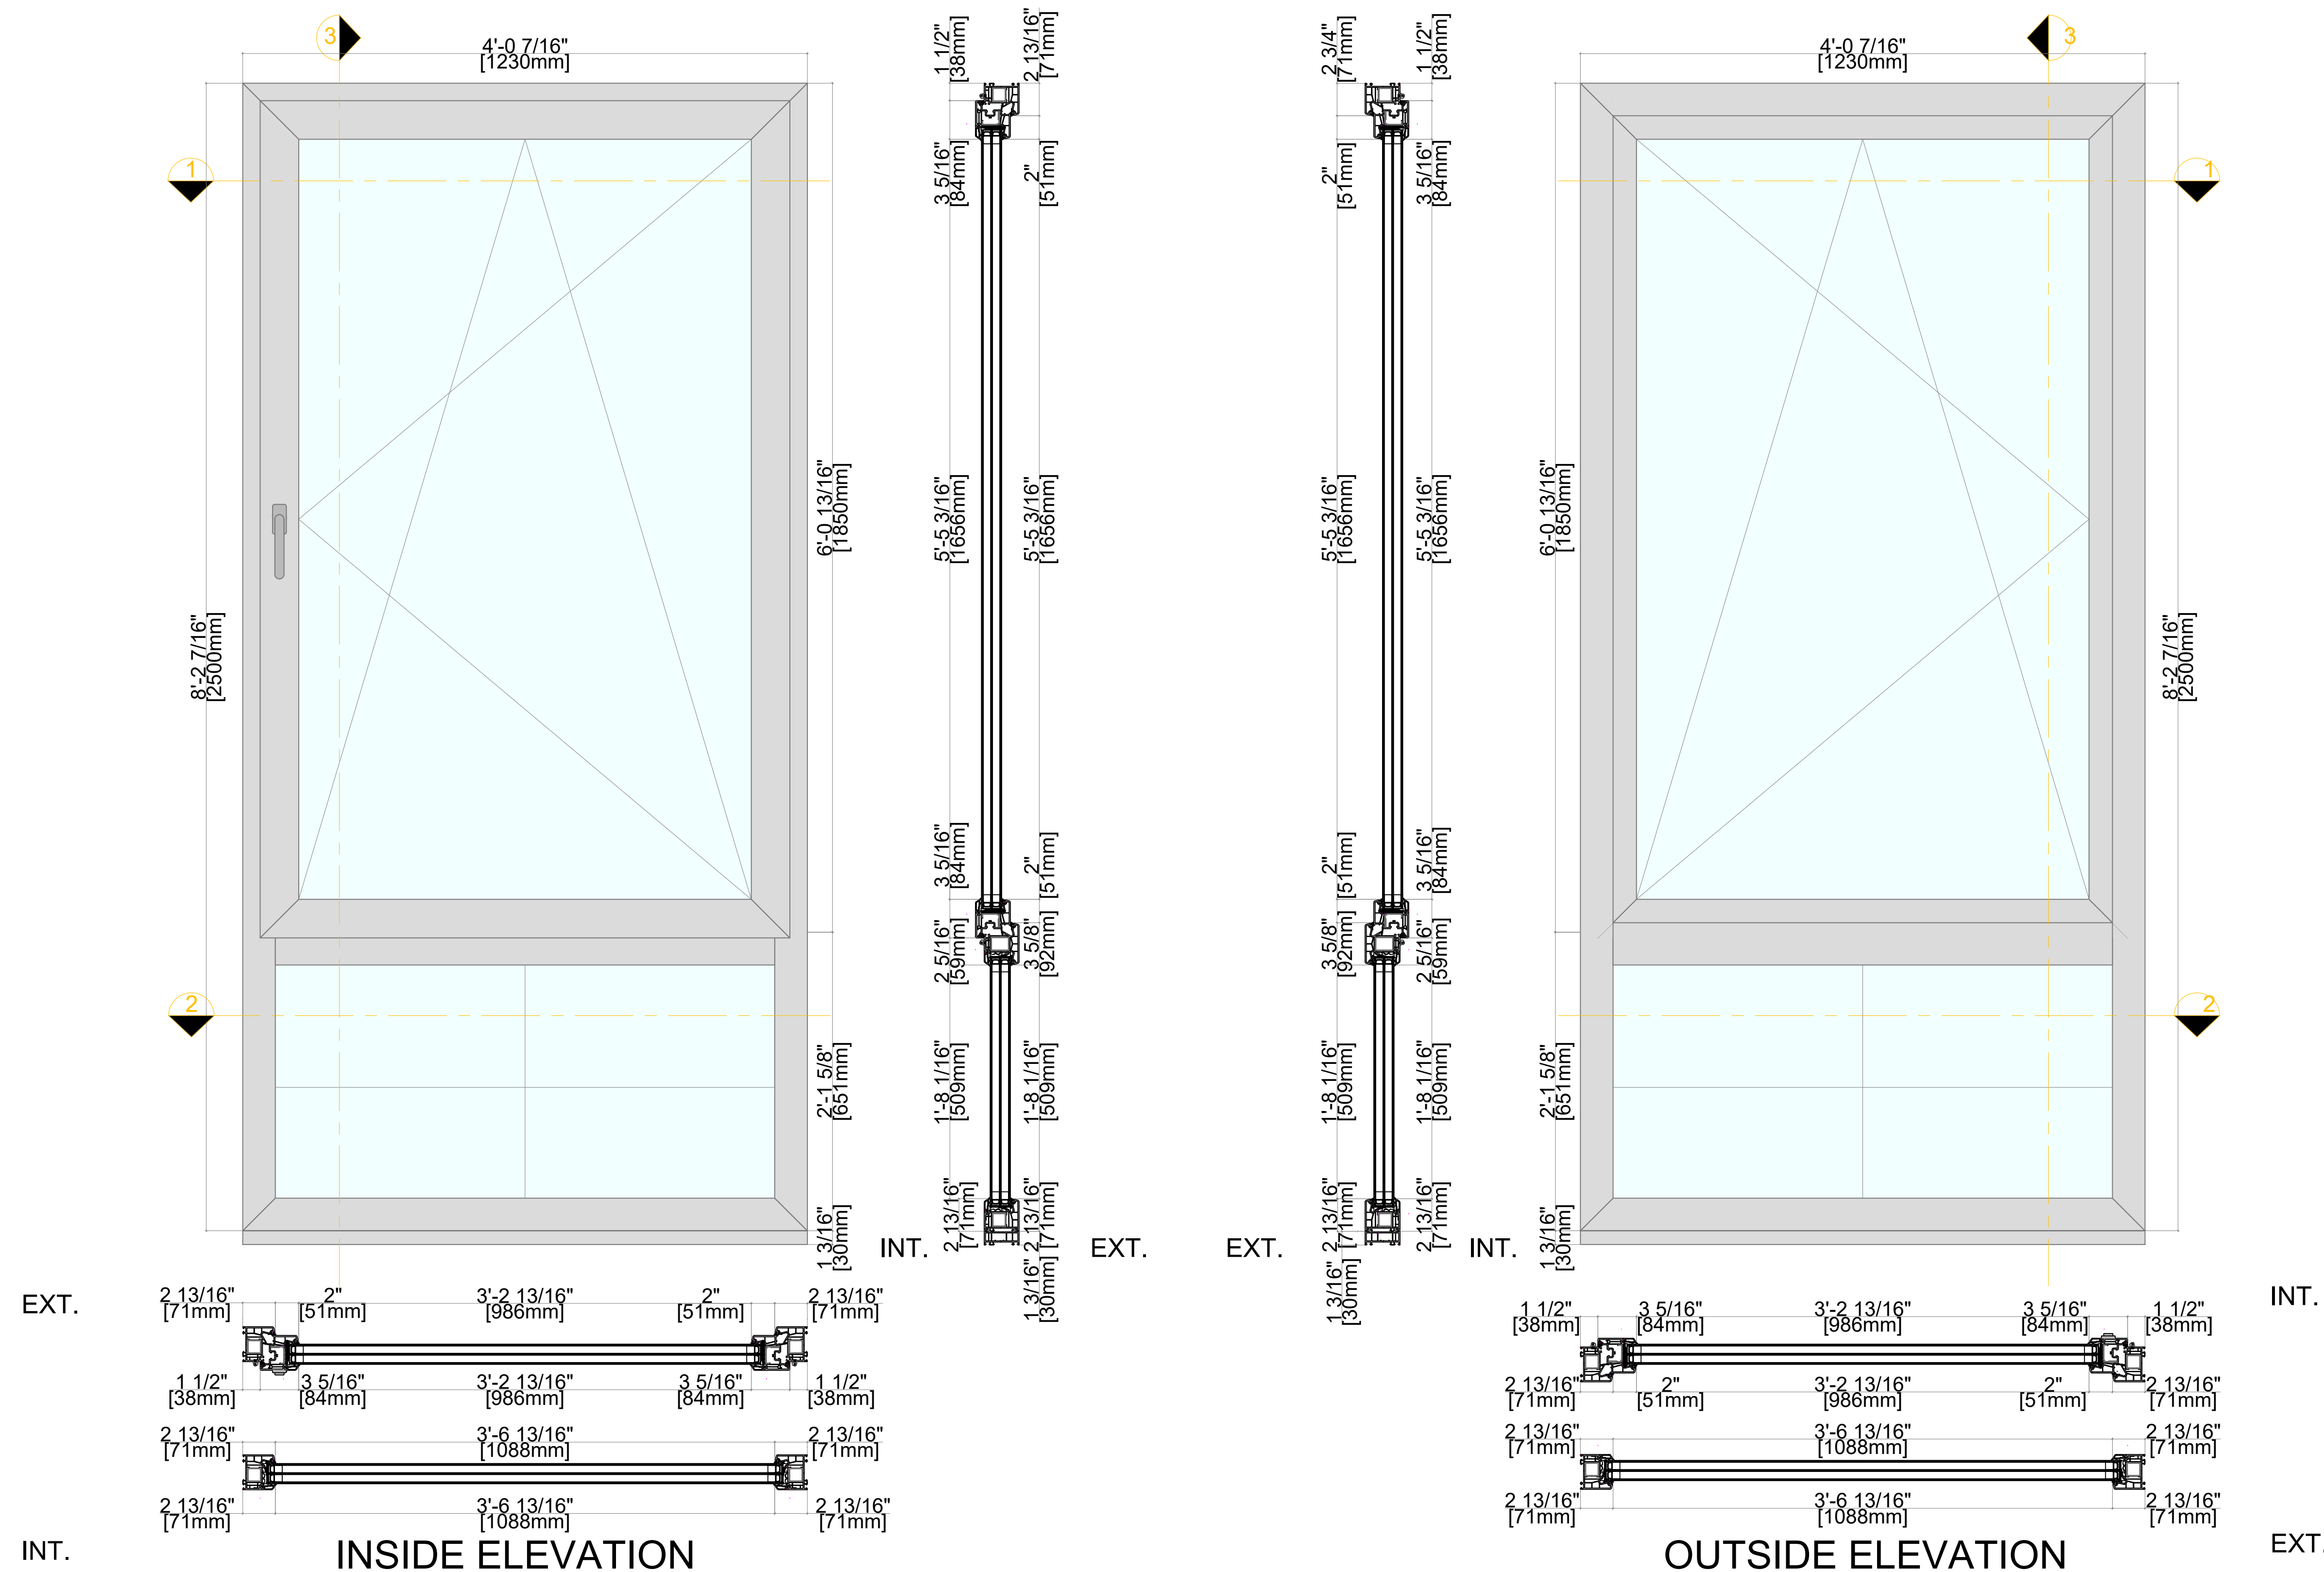

INSWING TILT & TURN OPERABLE SASH OVER FIXED IN FRAME
FRAME: 101350 FRAME 71mm
SASH: 103381 SASH 84mm
SUB SILL: 114053 SUB SILL 30mm

Softline 76mm PVC Product Guide

76mm Profile; Inswing Tilt & Turn Operable Sash Over Fixed In Frame