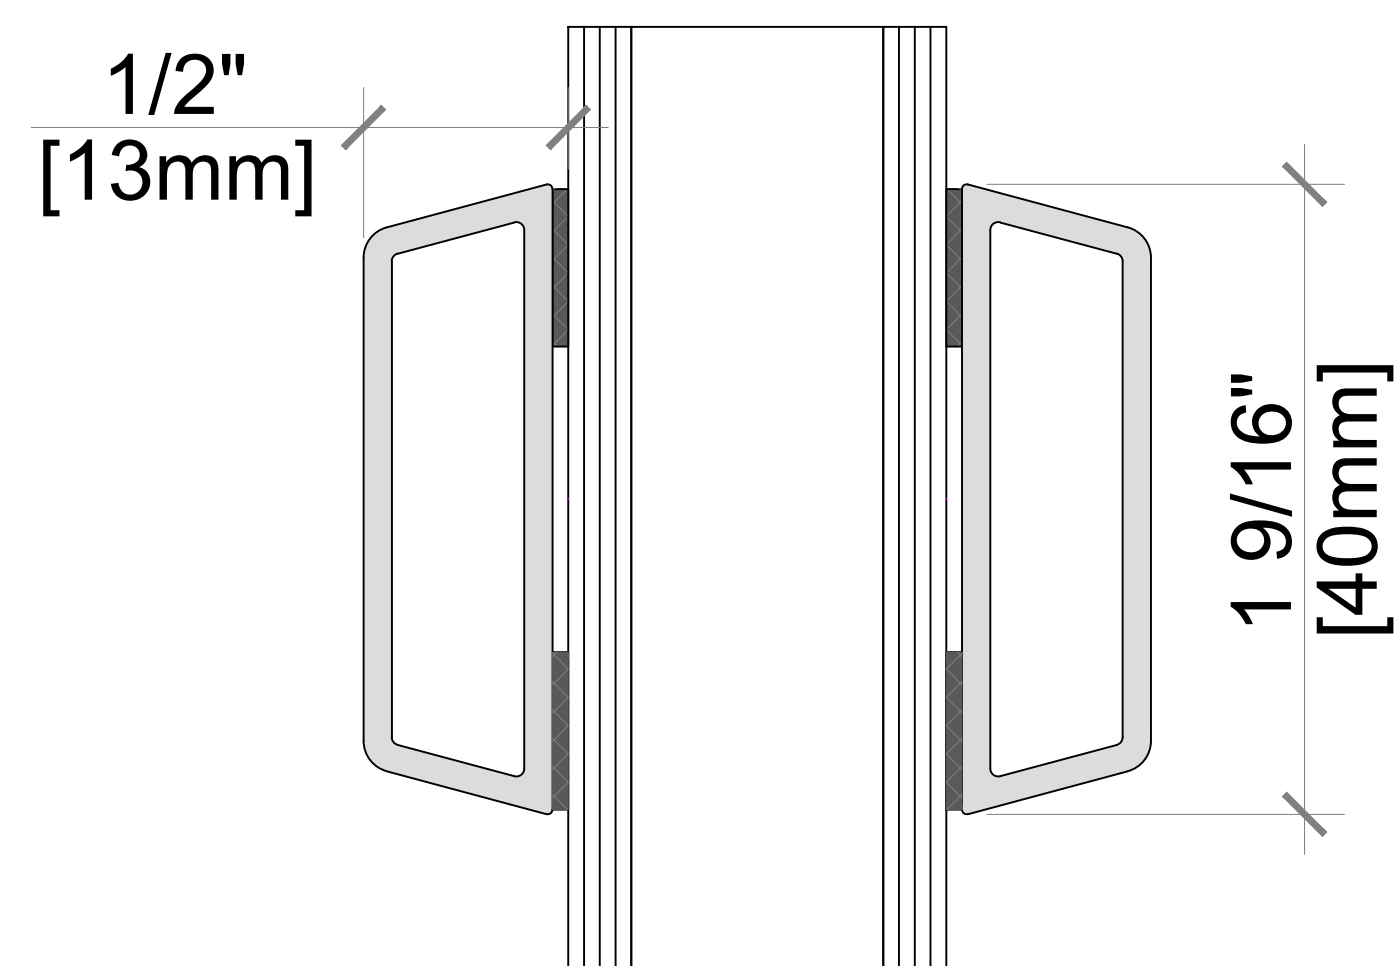

ADHESIVE MUNTIN BAR -
109588 MULLION 40mm -
DOUBLE GLAZED