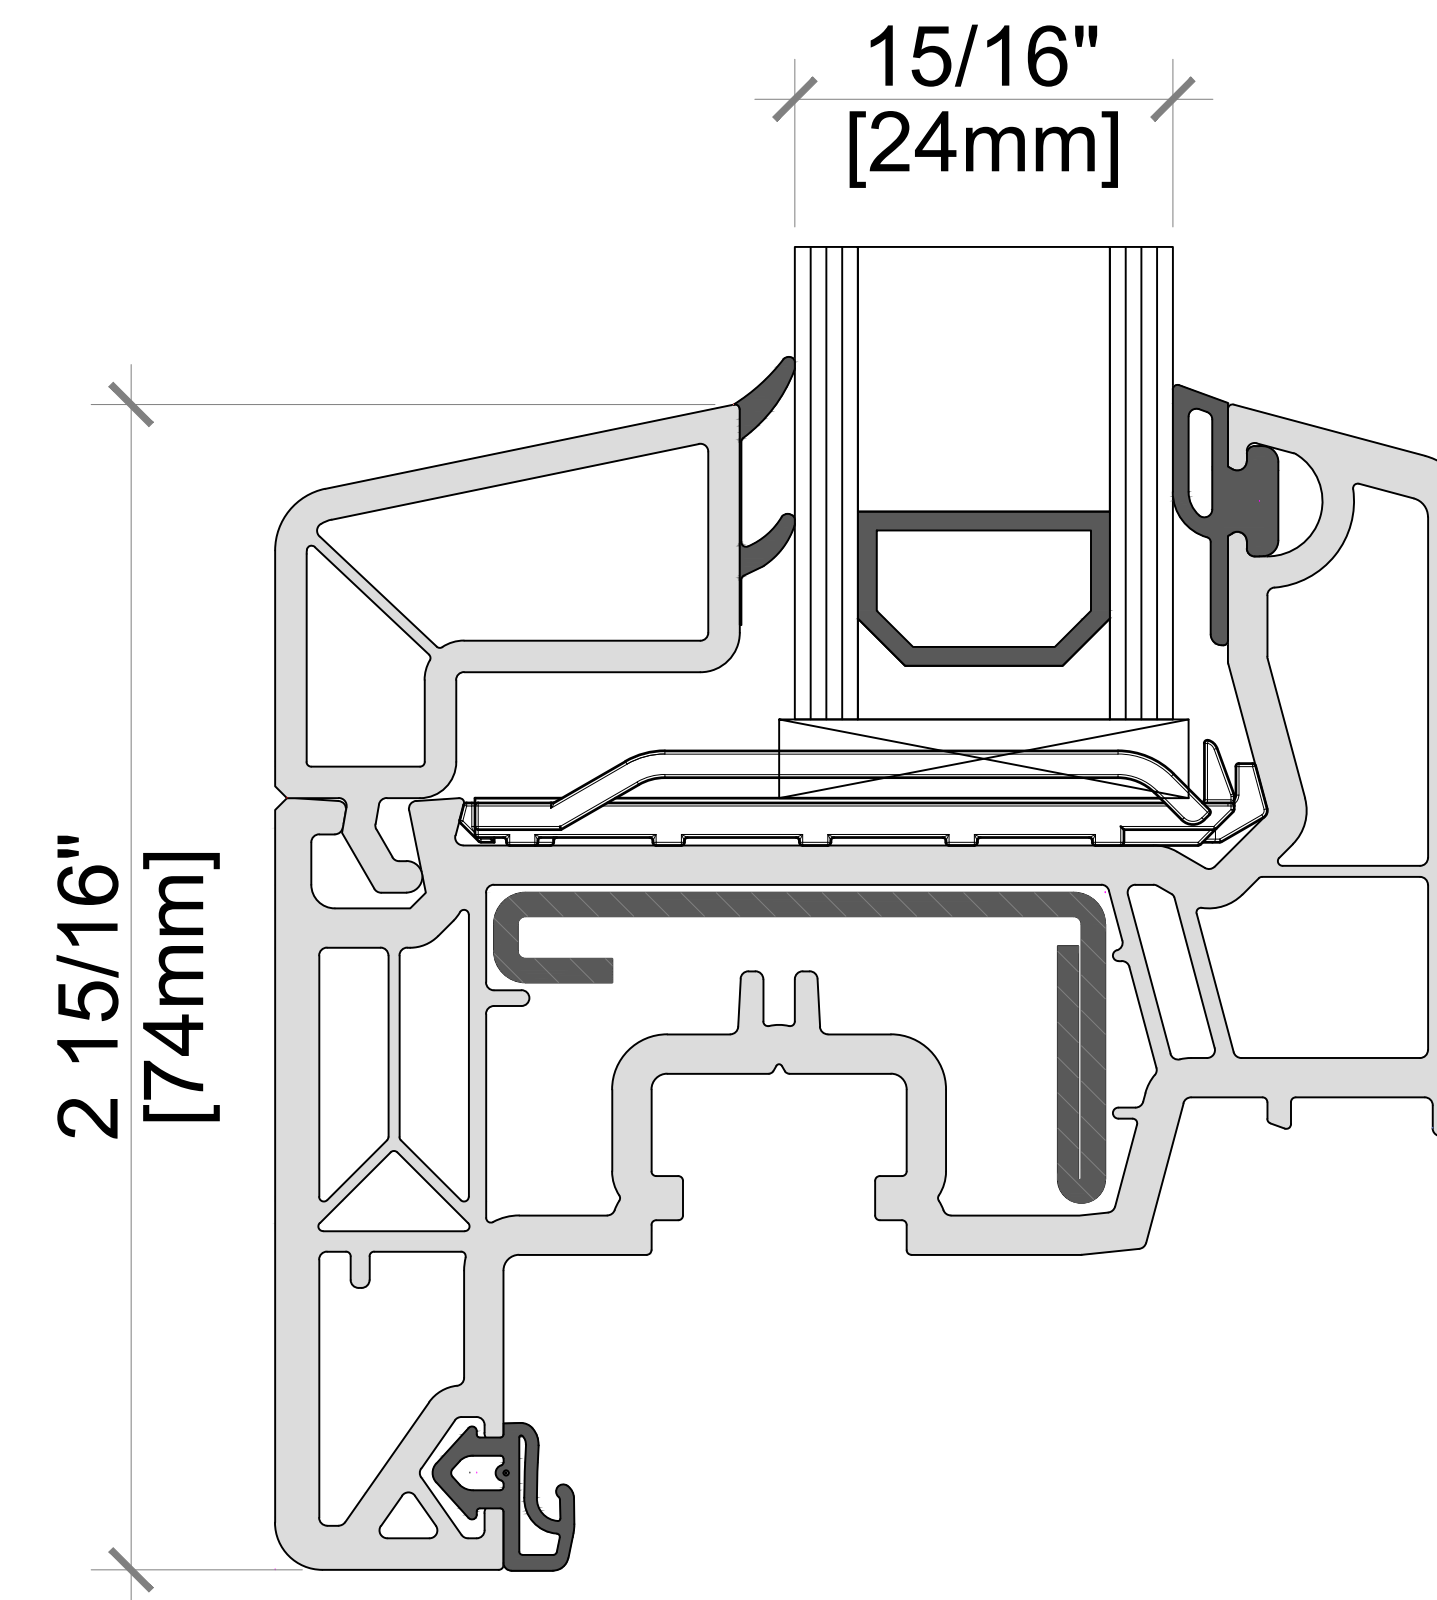

Note: 30mm Sub Sill is Standard but Not Required

Softline 76mm PVC Product Guide

Sash Options

84mm SASH - STANDARD SASH OPTION:
103381 SASH 84mm

114mm SASH - LARGE SASH WINDOW OR
PATIO DOOR:
103385 SASH 114mm