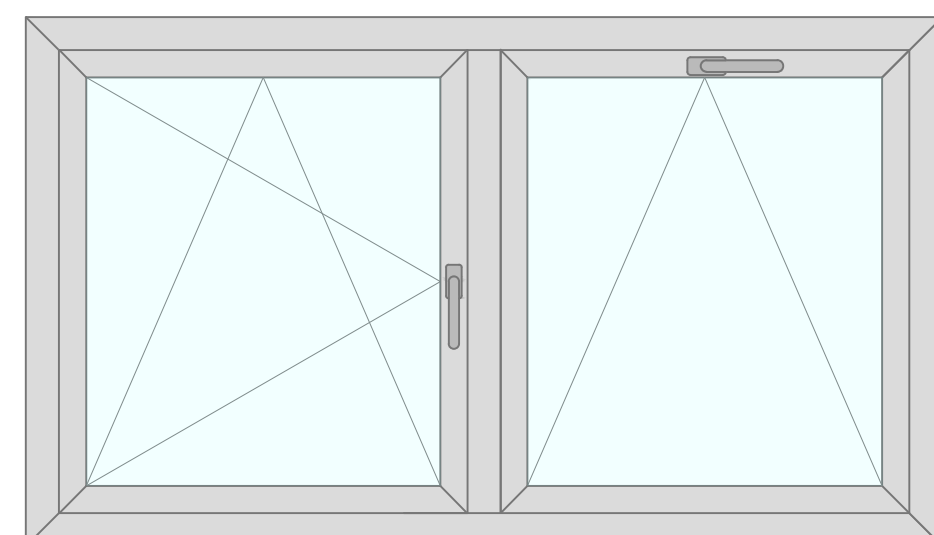

TILT & TURN WINDOW
WITH SPANDREL

TILT & TURN WINDOW
WITH FIXED FANLIGHT

TILT & TURN WINDOW
WITH TILTING FANLIGHT

FIXED AND OPERABLE
TILT ONLY WINDOW

FIXED AND OPERABLE
TILT & TURN WINDOW

OPERABLE TILT & TURN
AND TILT ONLY WINDOW

Window Profile Anatomy

A M B E R L I N E
HIGH PERFORMANCE WINDOWS AND DOORS

FRAME:
ACTS AS STATIONARY FRAMEWORK AND
HOLDS THE WINDOW INTO THE WALL OF
THE BUILDING

SASH:
HOLDS THE PANES OF GLASS AND
ALLOWS THE WINDOW TO OPERATE AND
HOLD OPEN WINDOWS