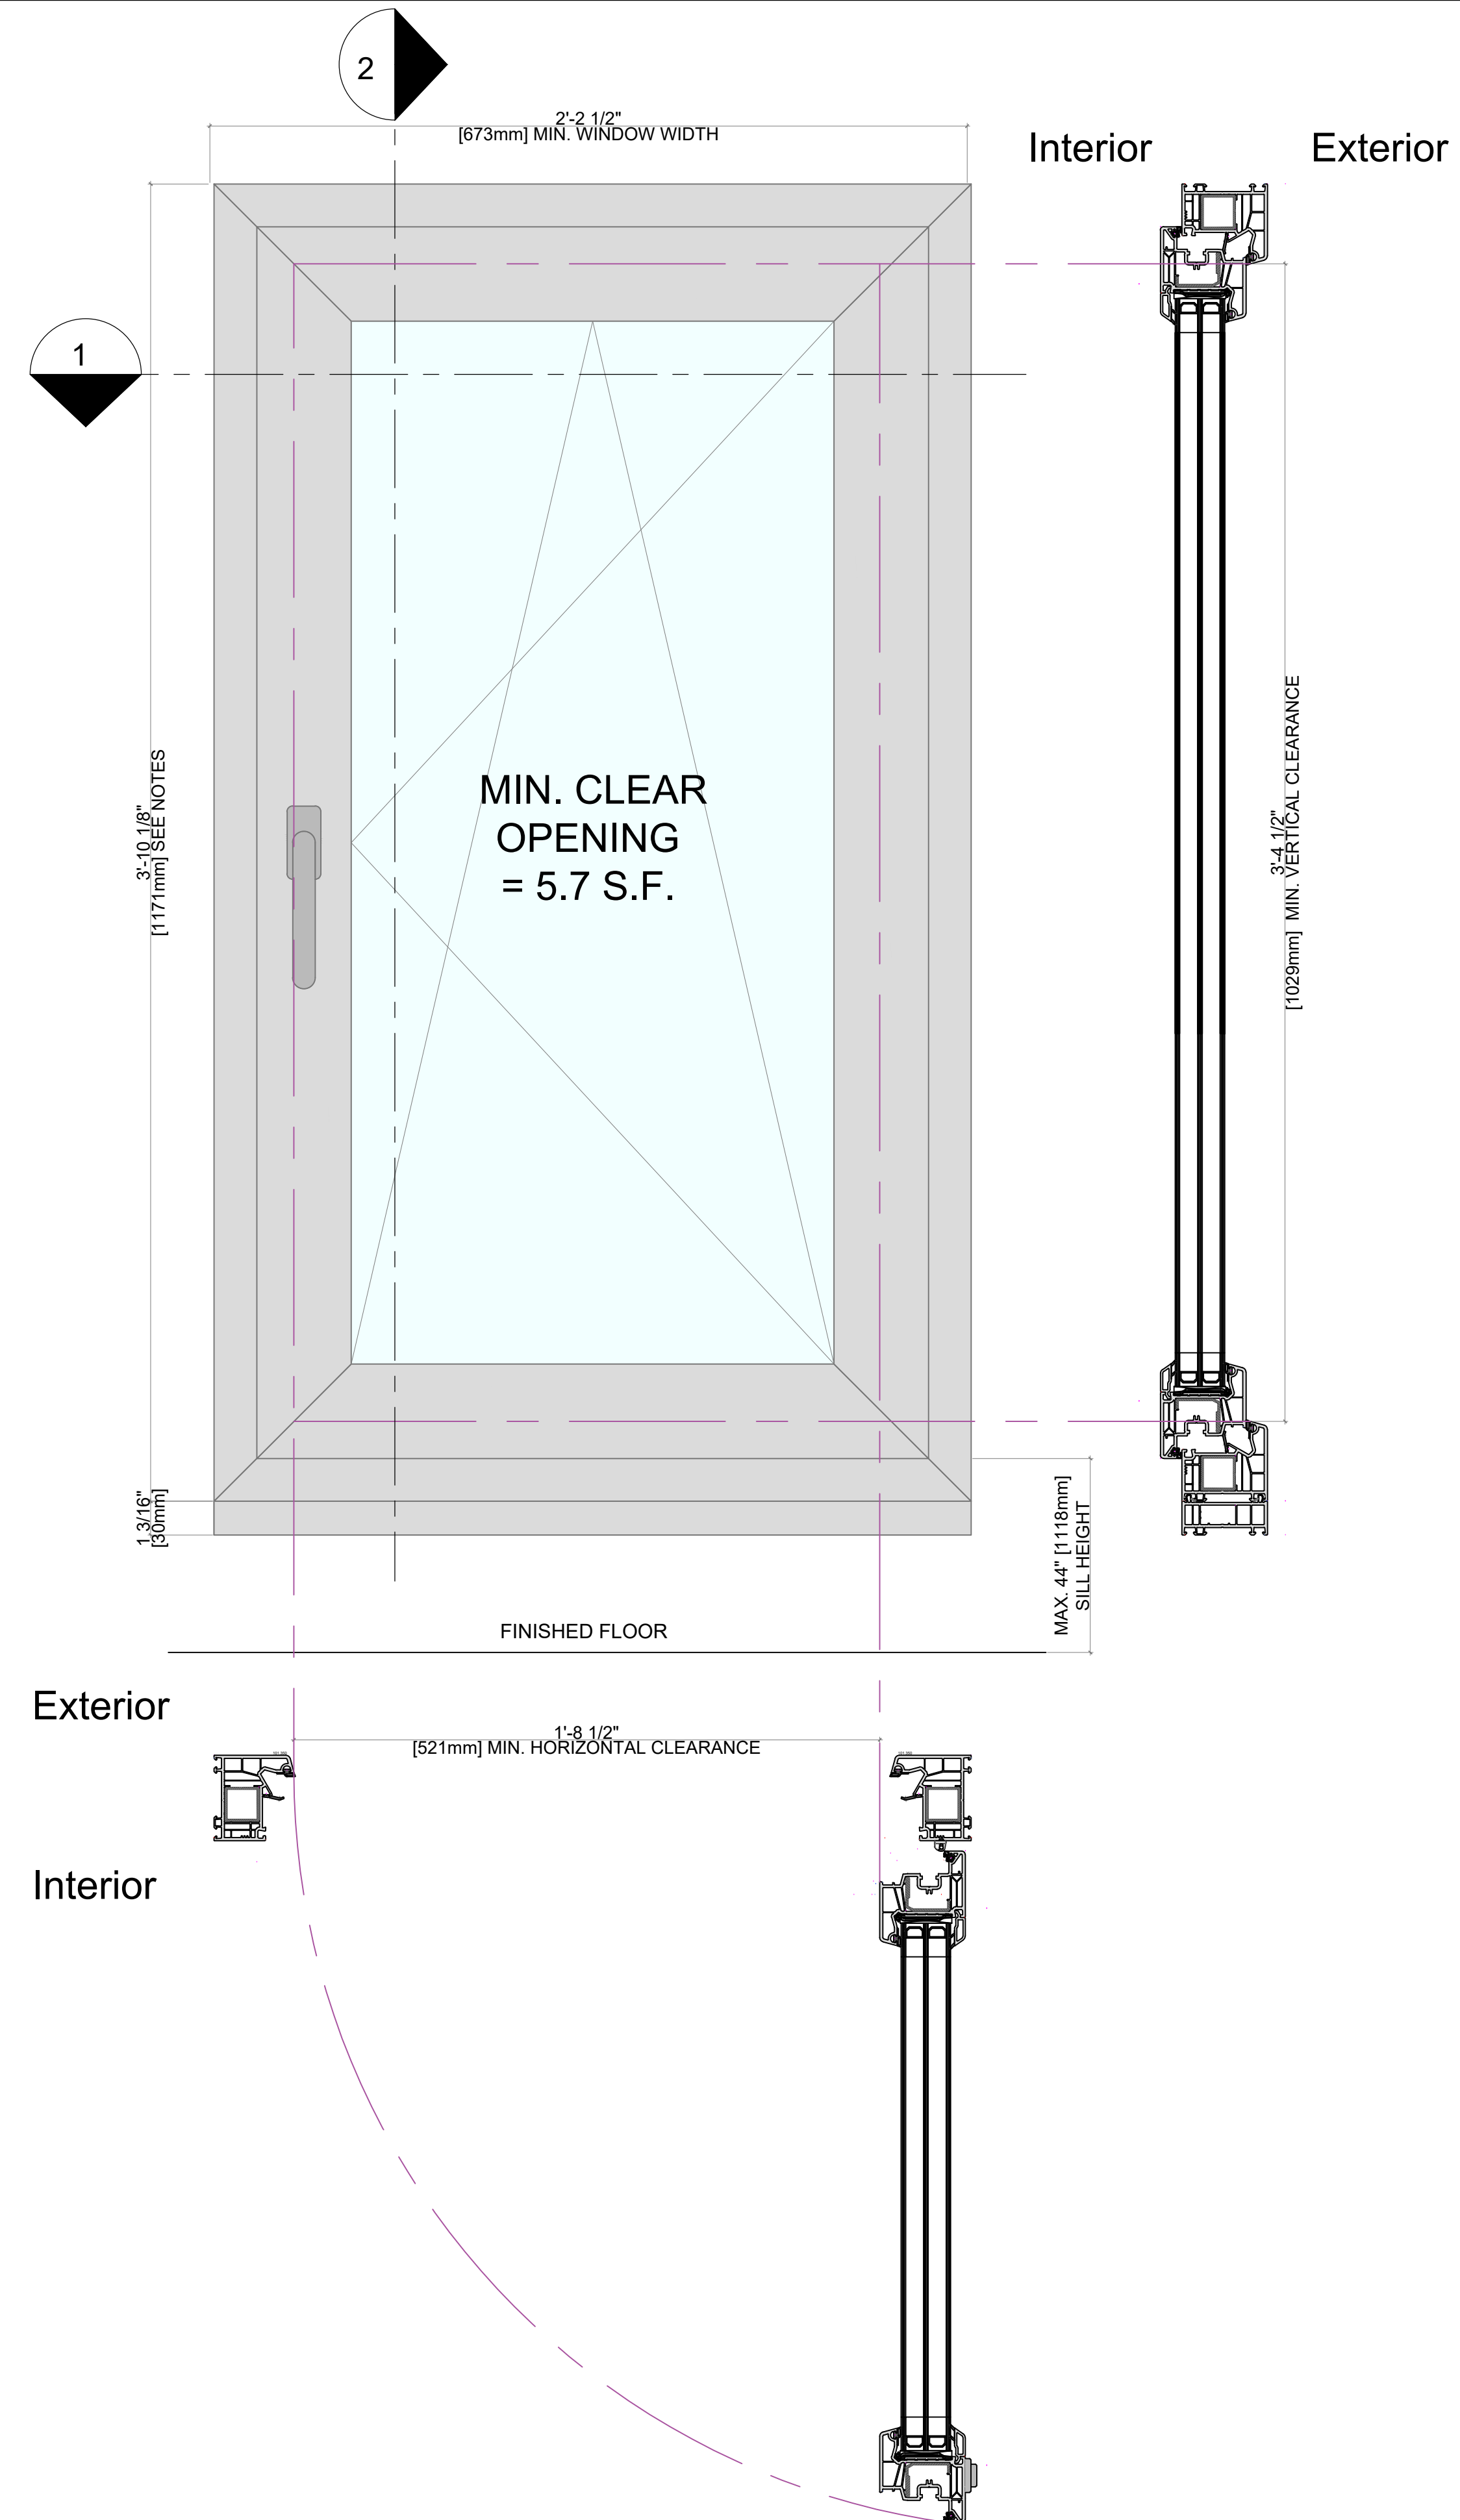

Softline 76mm PVC Product Guide

Operable Clearance Area