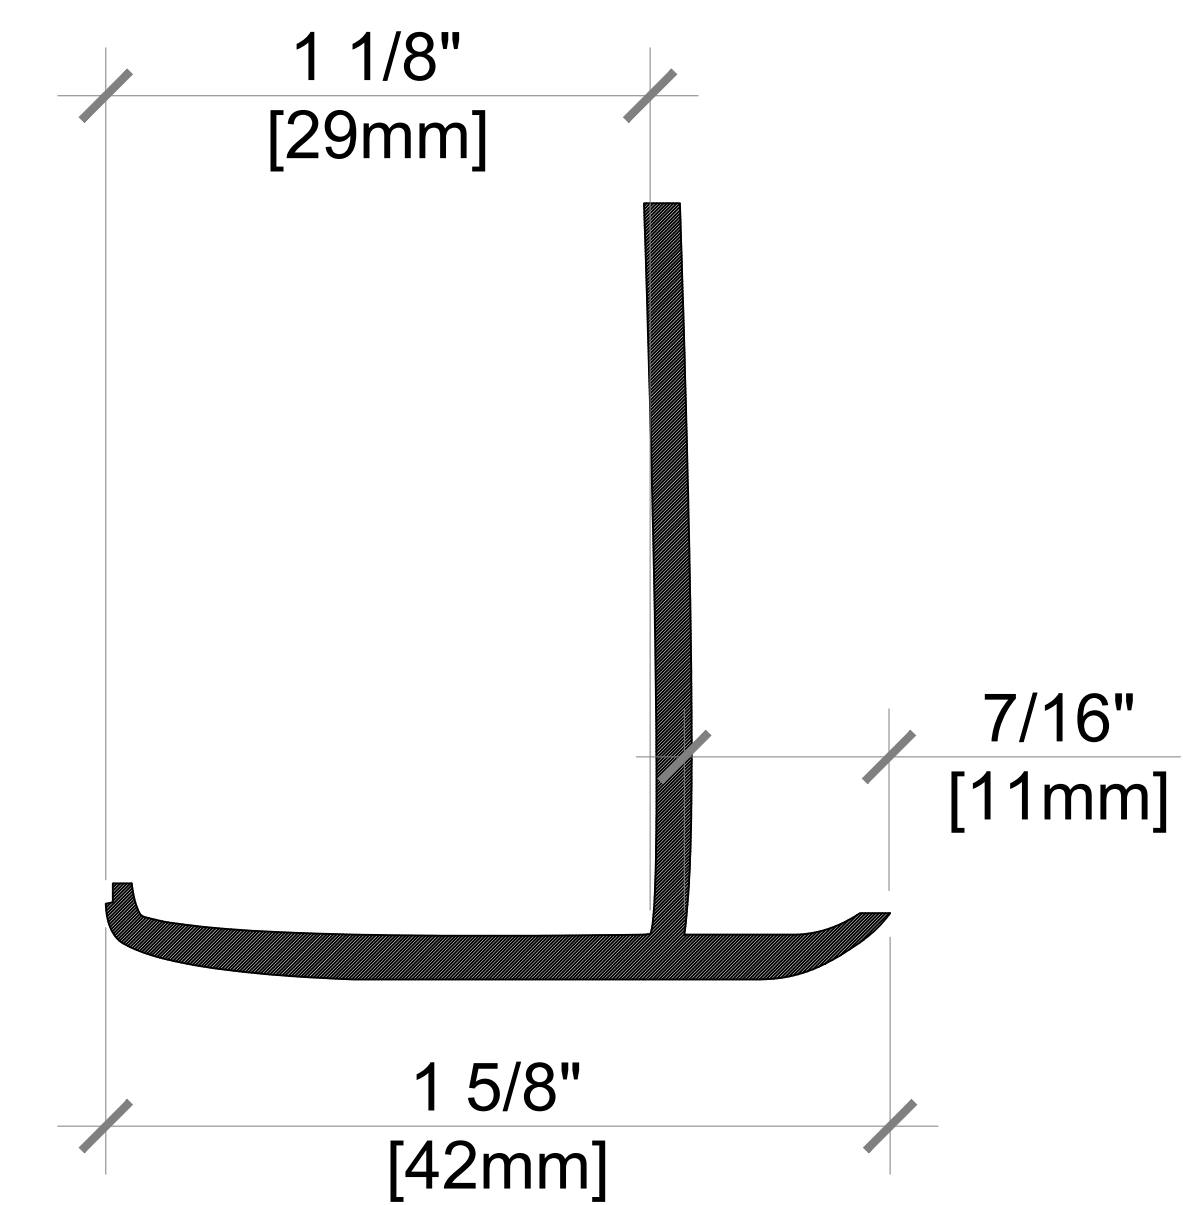

EXTERIOR

Elevation key:

ALU FLANGE

SCREW

PVC FLANGE

Note: Available in Double & Triple Glazed

Softline 76mm PVC Product Guide

Standard 76mm Profile; Inswing Tilt & Turn Operable Sash