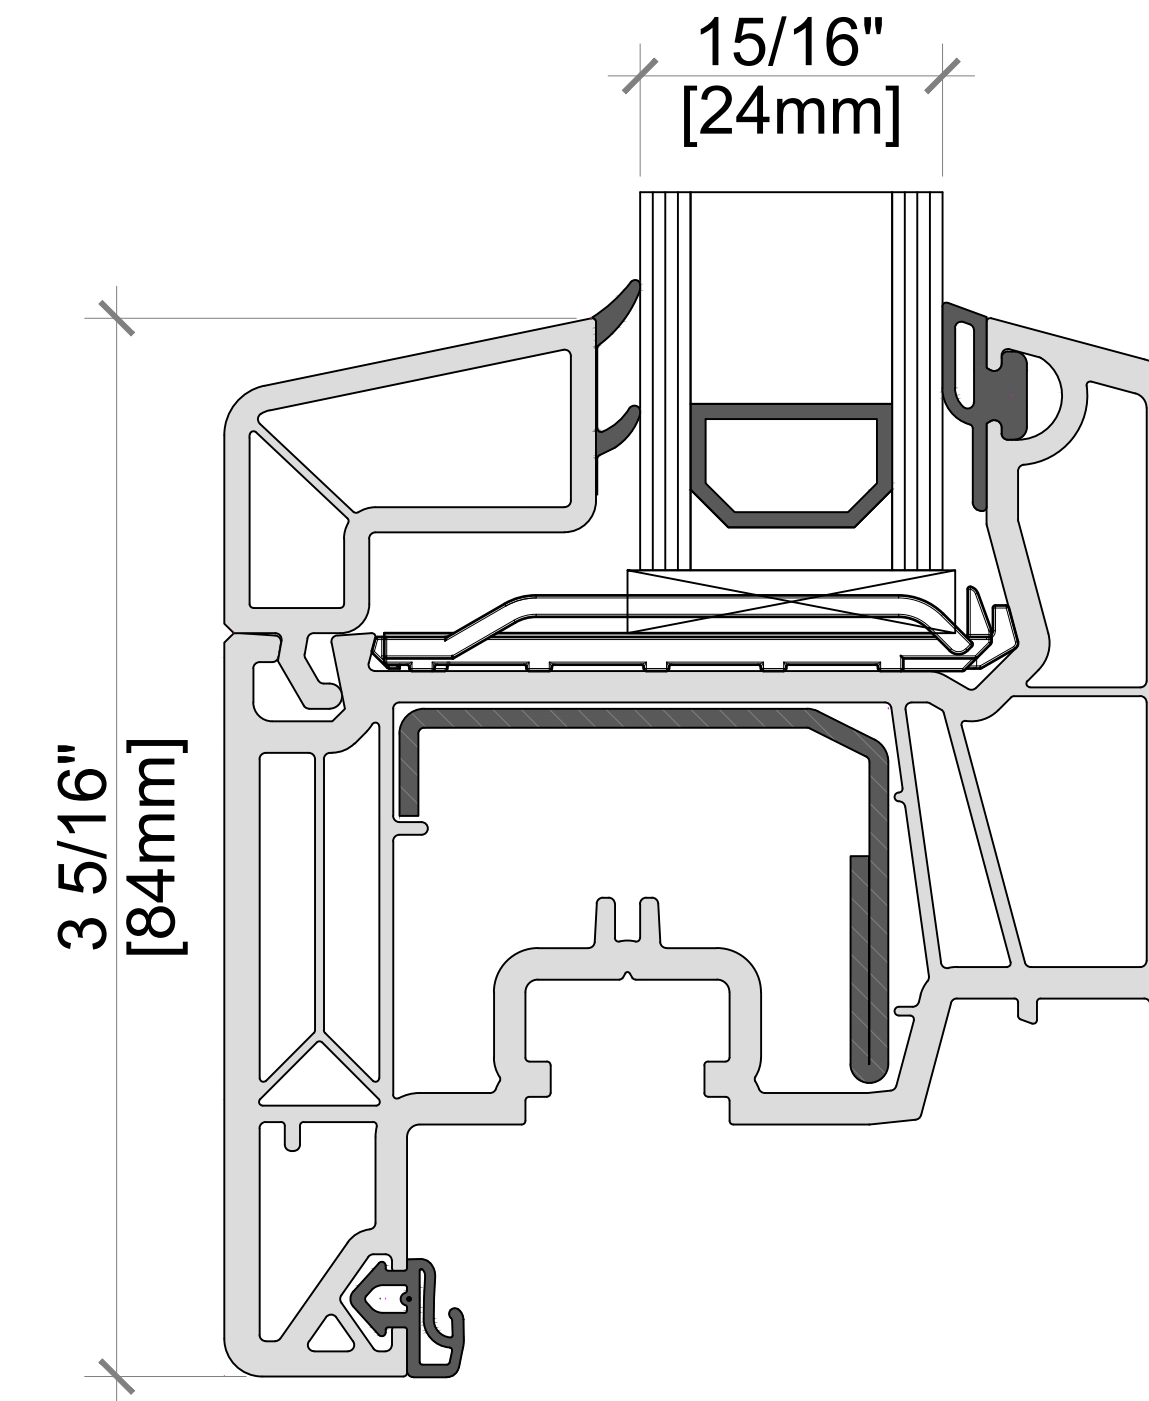

Window Profile Anatomy

A M B E R L I N E
HIGH PERFORMANCE WINDOWS AND DOORS

FRAME:
ACTS AS STATIONARY FRAMEWORK AND
HOLDS THE WINDOW INTO THE WALL OF
THE BUILDING

SASH:
HOLDS THE PANES OF GLASS AND
ALLOWS THE WINDOW TO OPERATE AND
HOLD OPEN WINDOWS