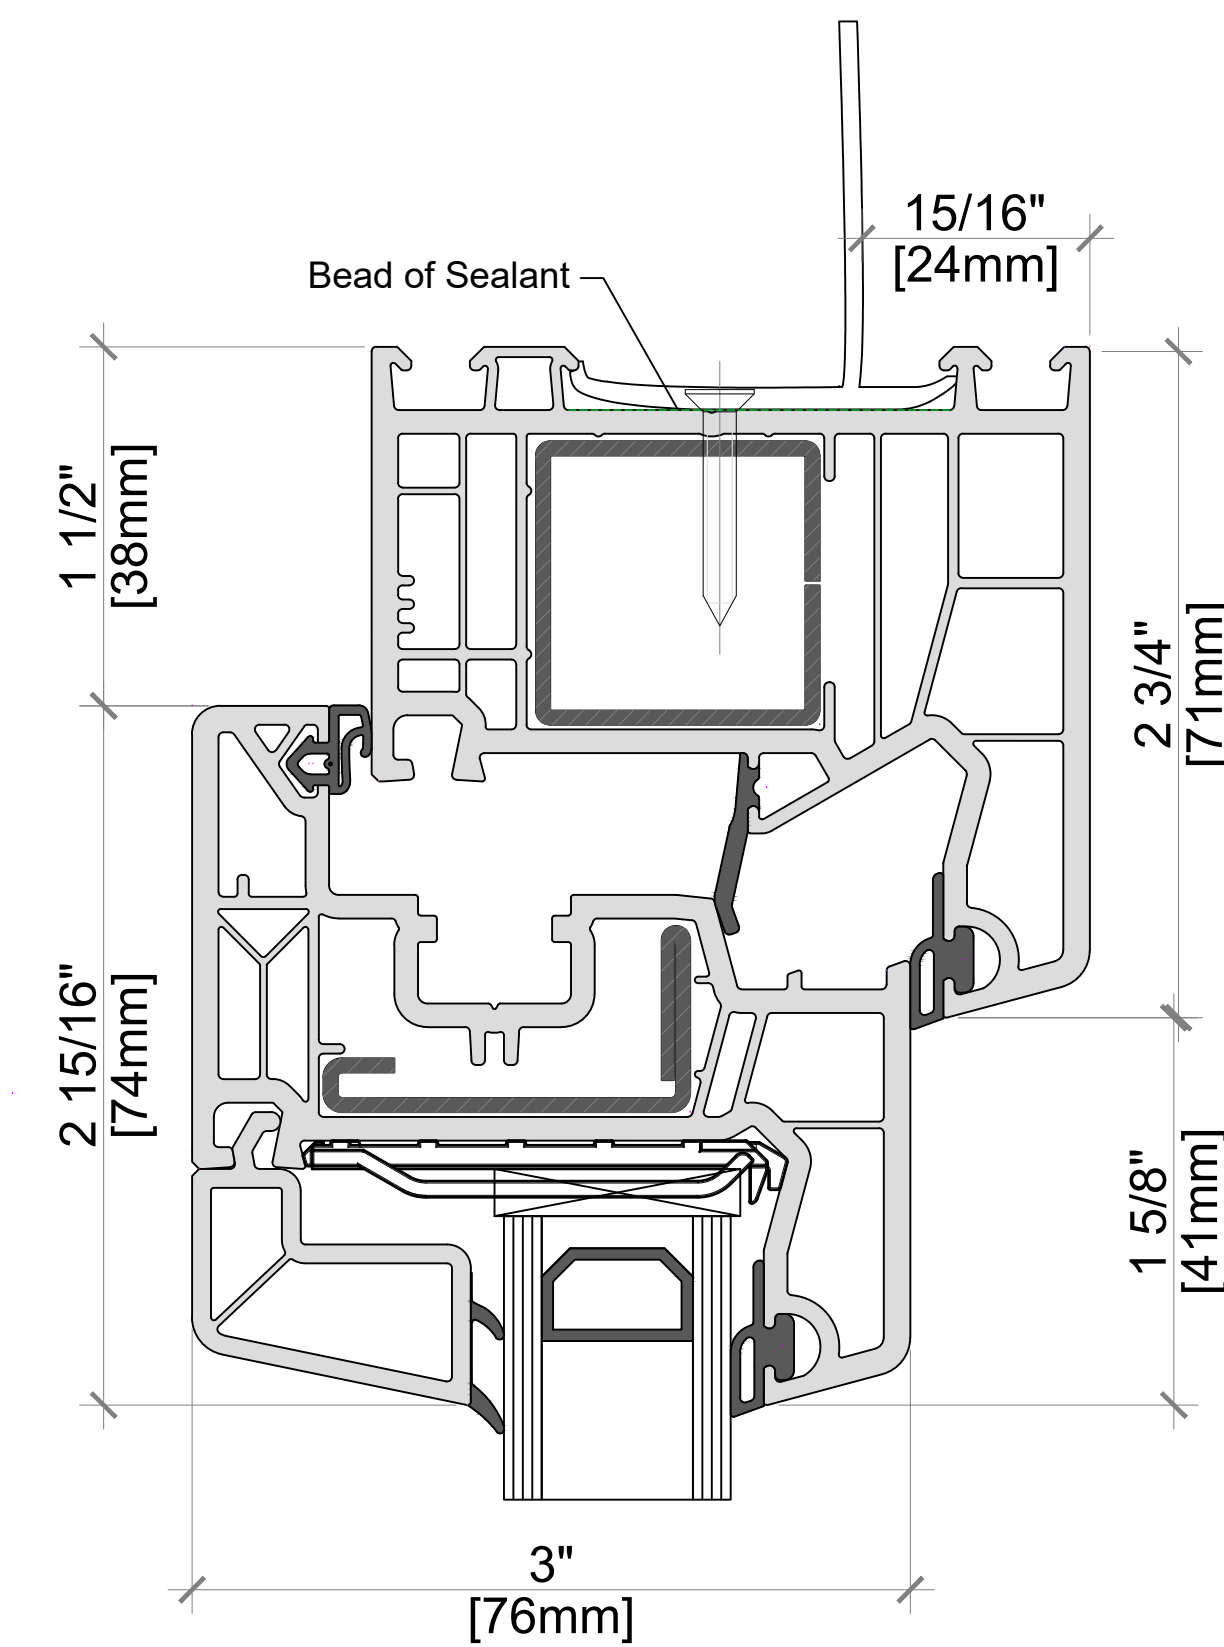

Note: Available in Double & Triple Glazed

Softline 76mm PVC Product Guide

Nail Flange

INTERIOR

76mm FIXED PROFILE WITH ALU FLANGE

EXTERIOR

INTERIOR

76mm OPERABLE WINDOW WITH PVC FLANGE