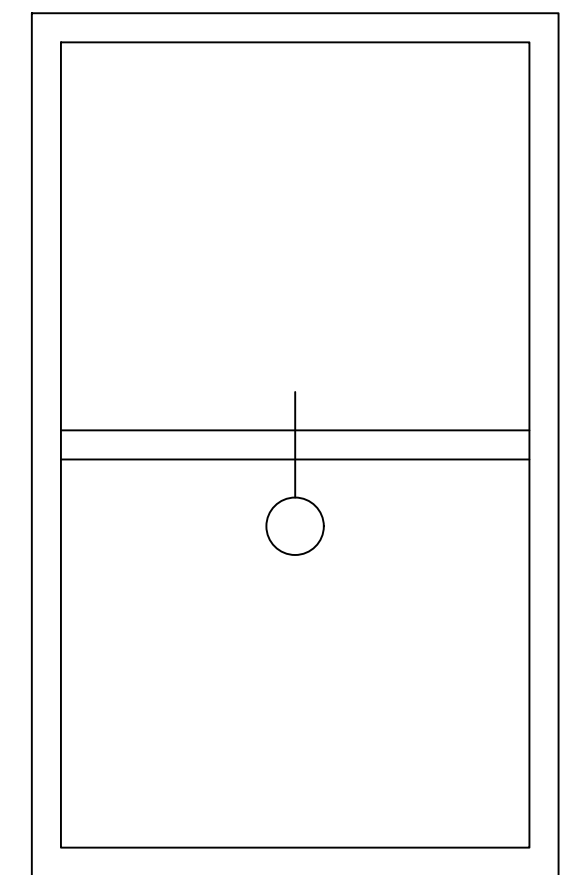

INTERIOR

EXTERIOR

COUPLING PROFILE -
116219 COUPLING PROFILE

INTERIOR

EXTERIOR

COUPLING PROFILE -
116231 COUPLING PROFILE

Elevation key:

INTERIOR