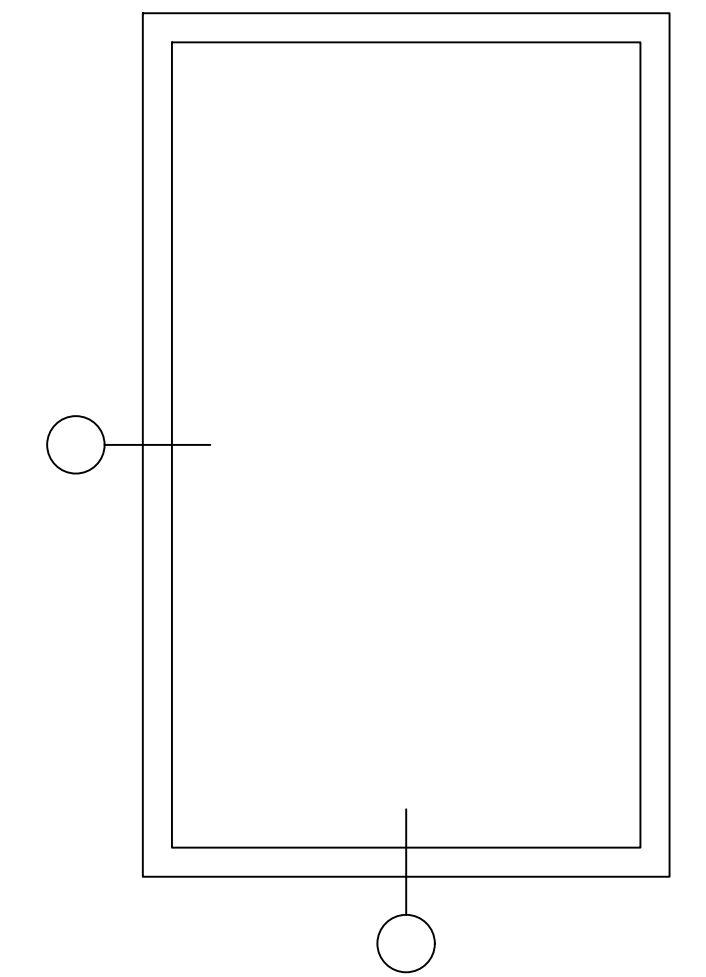

FIXED IN FRAME
 FRAME: 101290 FRAME 73mm
 SUB SILL: 114041 SUB SILL 30mm

Softline 82mm PVC Product Guide

82mm Profile; Fixed in Sash

A M B E R L I N E

HIGH PERFORMANCE WINDOWS AND DOORS

Elevation key:

Note: Available in Double & Triple Glazed