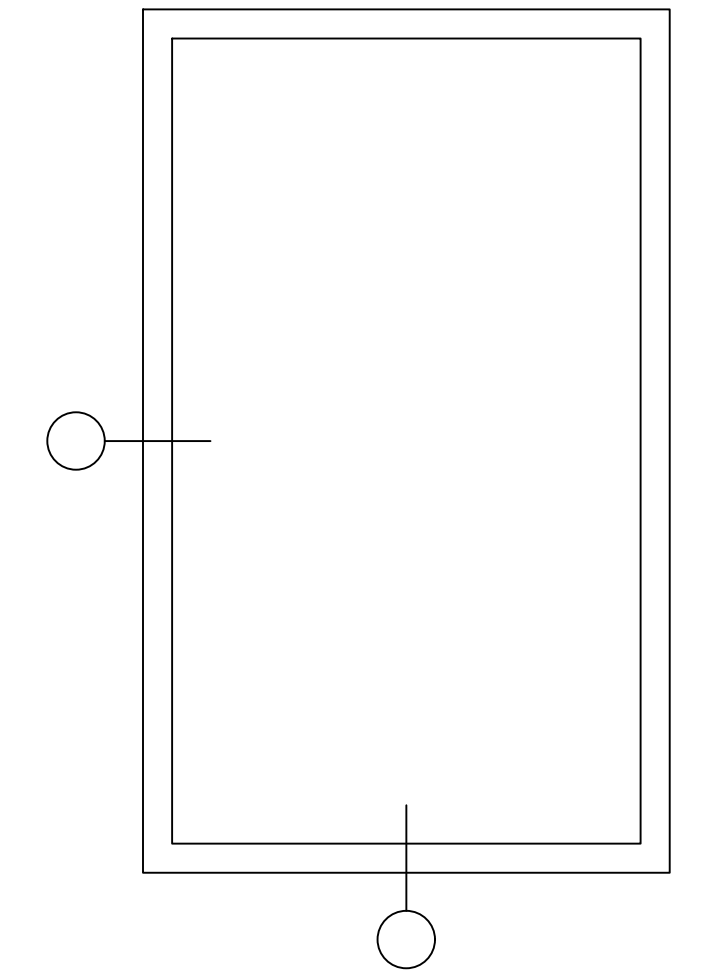

Elevation key: