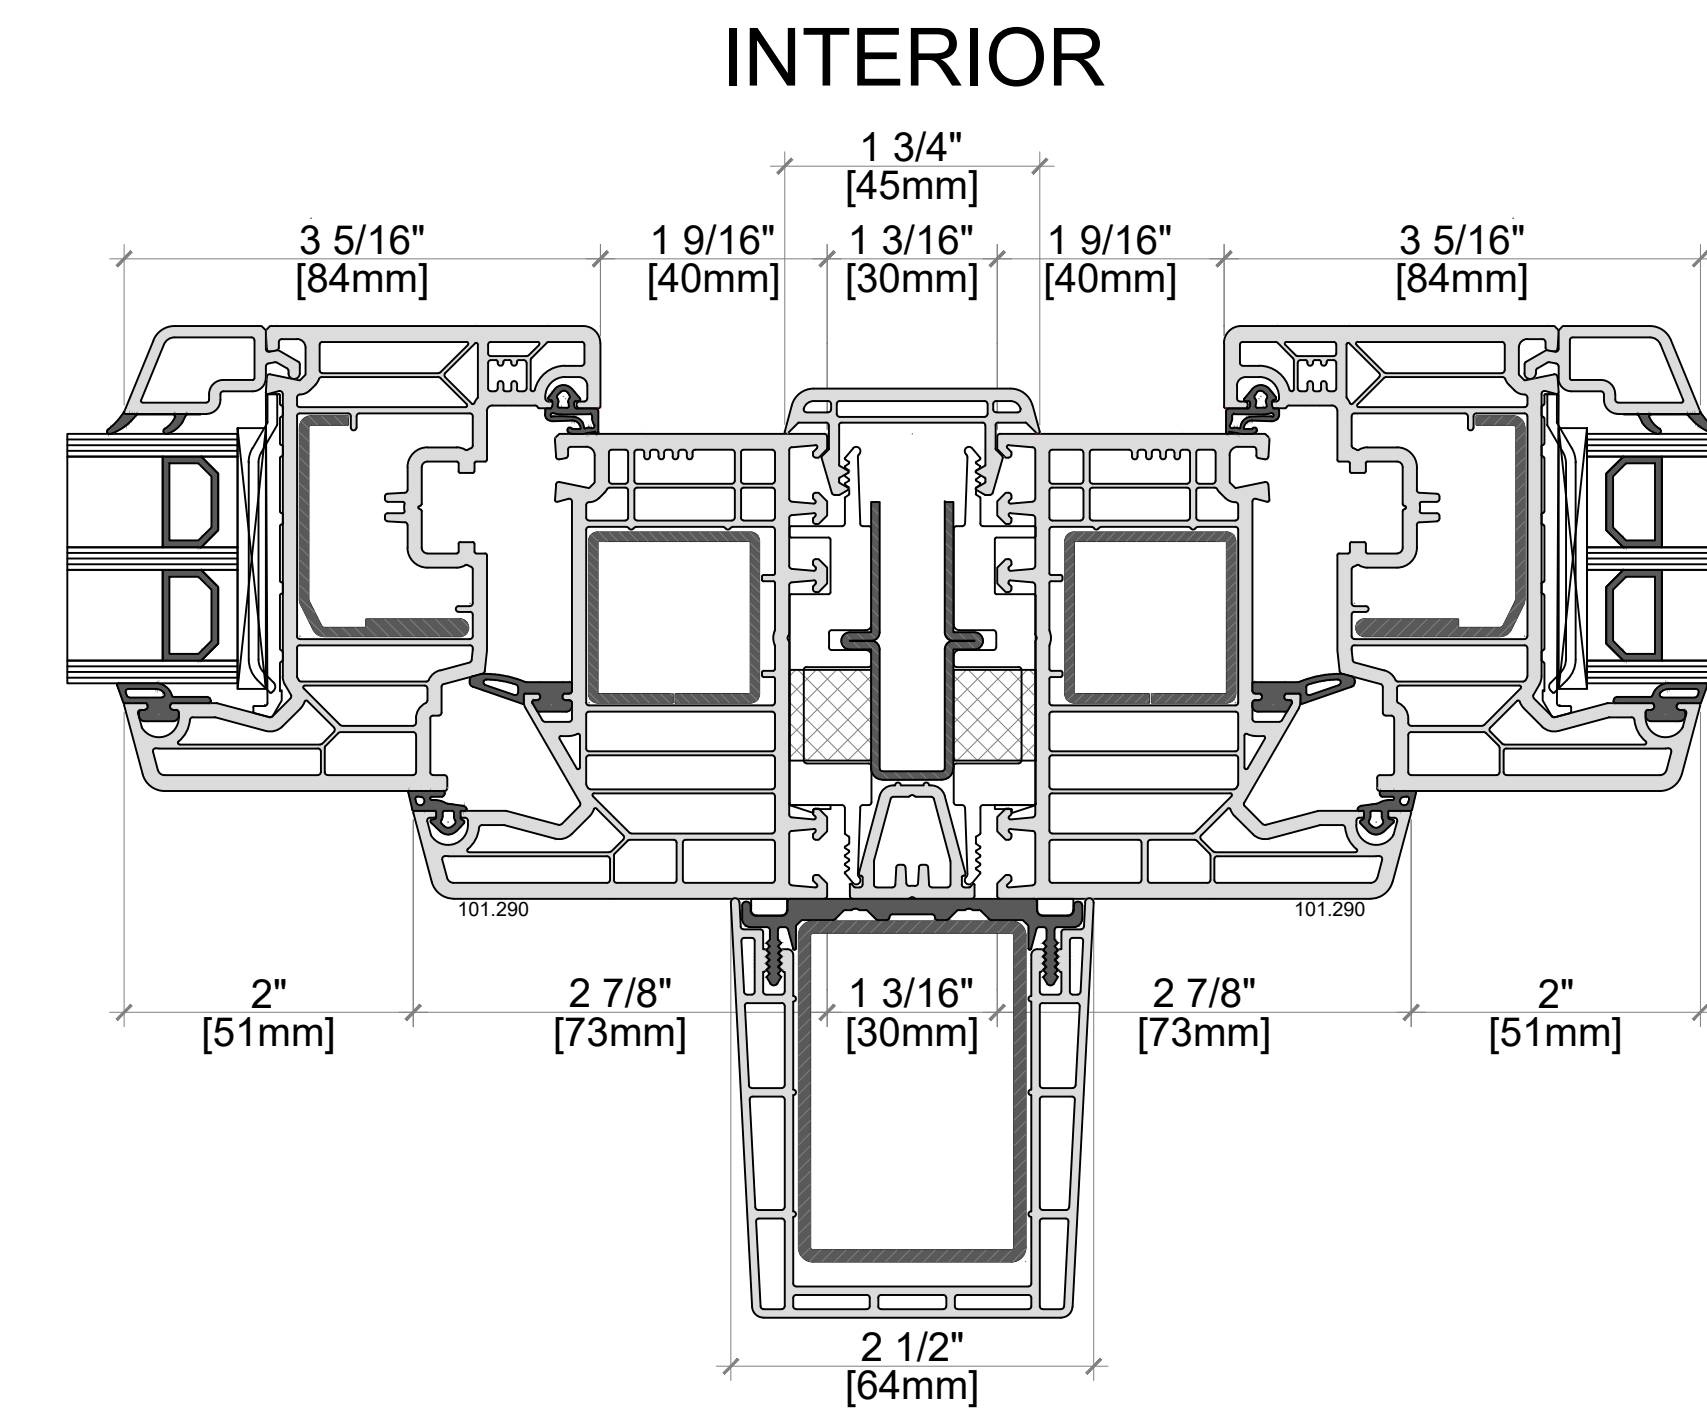

EXTERIOR

B1 COUPLING PROFILE -
 INTERIOR PROFILE: 116211
 EXTERIOR PROFILE: 116210

Elevation key:

EXTERIOR

A3.1 COUPLING PROFILE -
 INTERIOR PROFILE: 116210
 EXTERIOR PROFILE: 116213

EXTERIOR

A4.1 COUPLING PROFILE -
 INTERIOR PROFILE: 116210
 EXTERIOR PROFILE: 116213