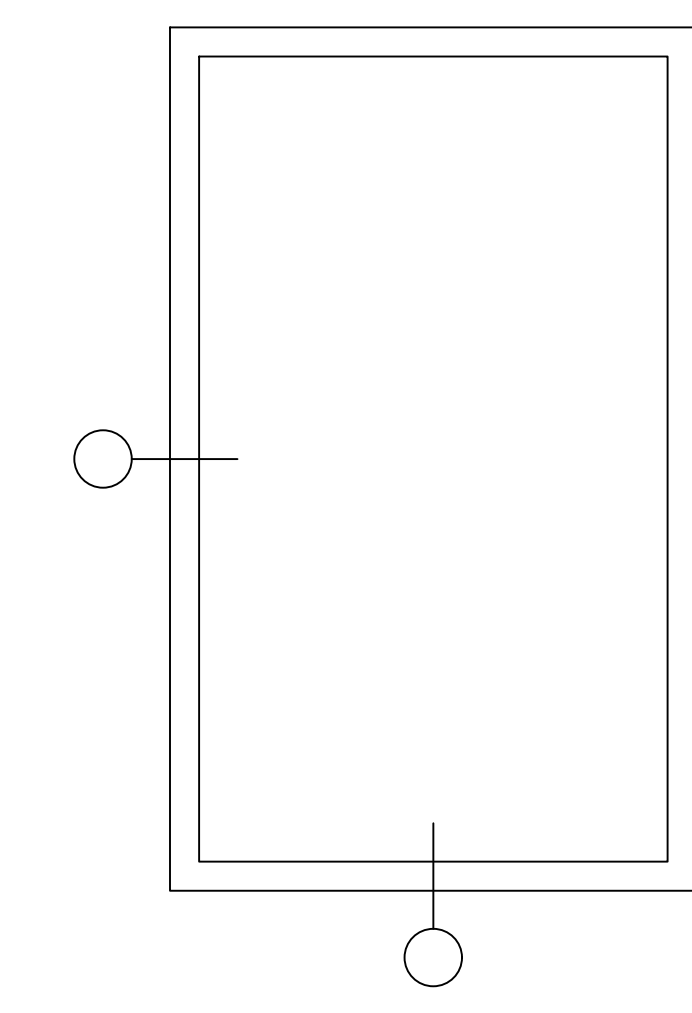

Softline 82mm PVC Product Guide

82mm Profile, Inswing Tilt Operable Sash Over Fixed In Frame Over Tilt Operable Sash

A M B E R L I N E

HIGH PERFORMANCE WINDOWS AND DOORS

Elevation key:

INSWING TILT OPERABLE SASH OVER FIXED IN FRAME OVER TILT IN OPERABLE SASH
 FRAME: 101290 FRAME 73mm
 SASH: 103341 SASH 84mm
 MULLION: 102310 94mm
 SUB SILL: 114041 SUB SILL 30mm