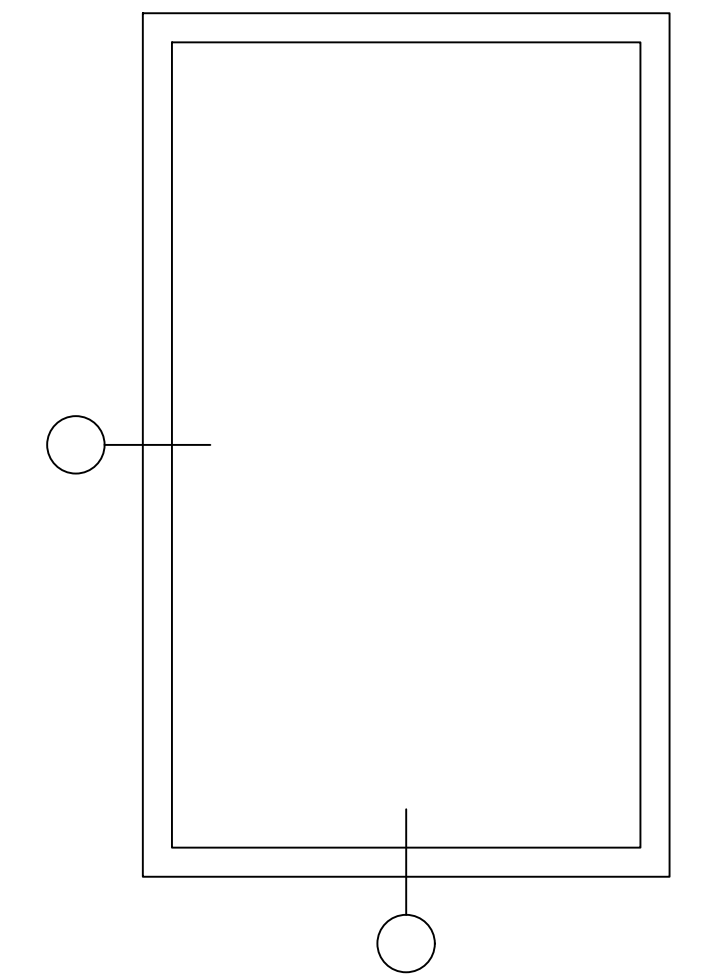

Note: Available in Double & Triple Glazed

Note: 30mm Sub Sill is Standard but Not Required