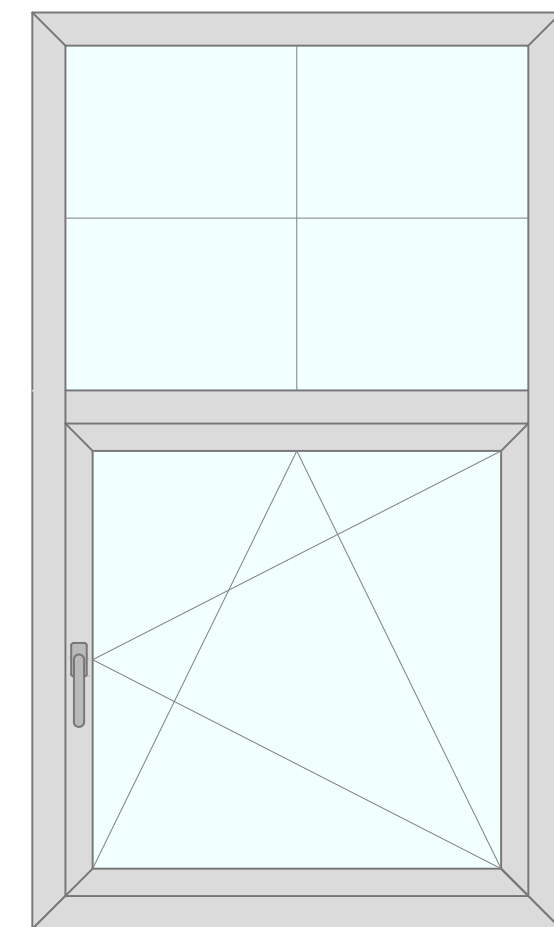

TILT & TURN WINDOW
WITH FIXED FANLIGHT