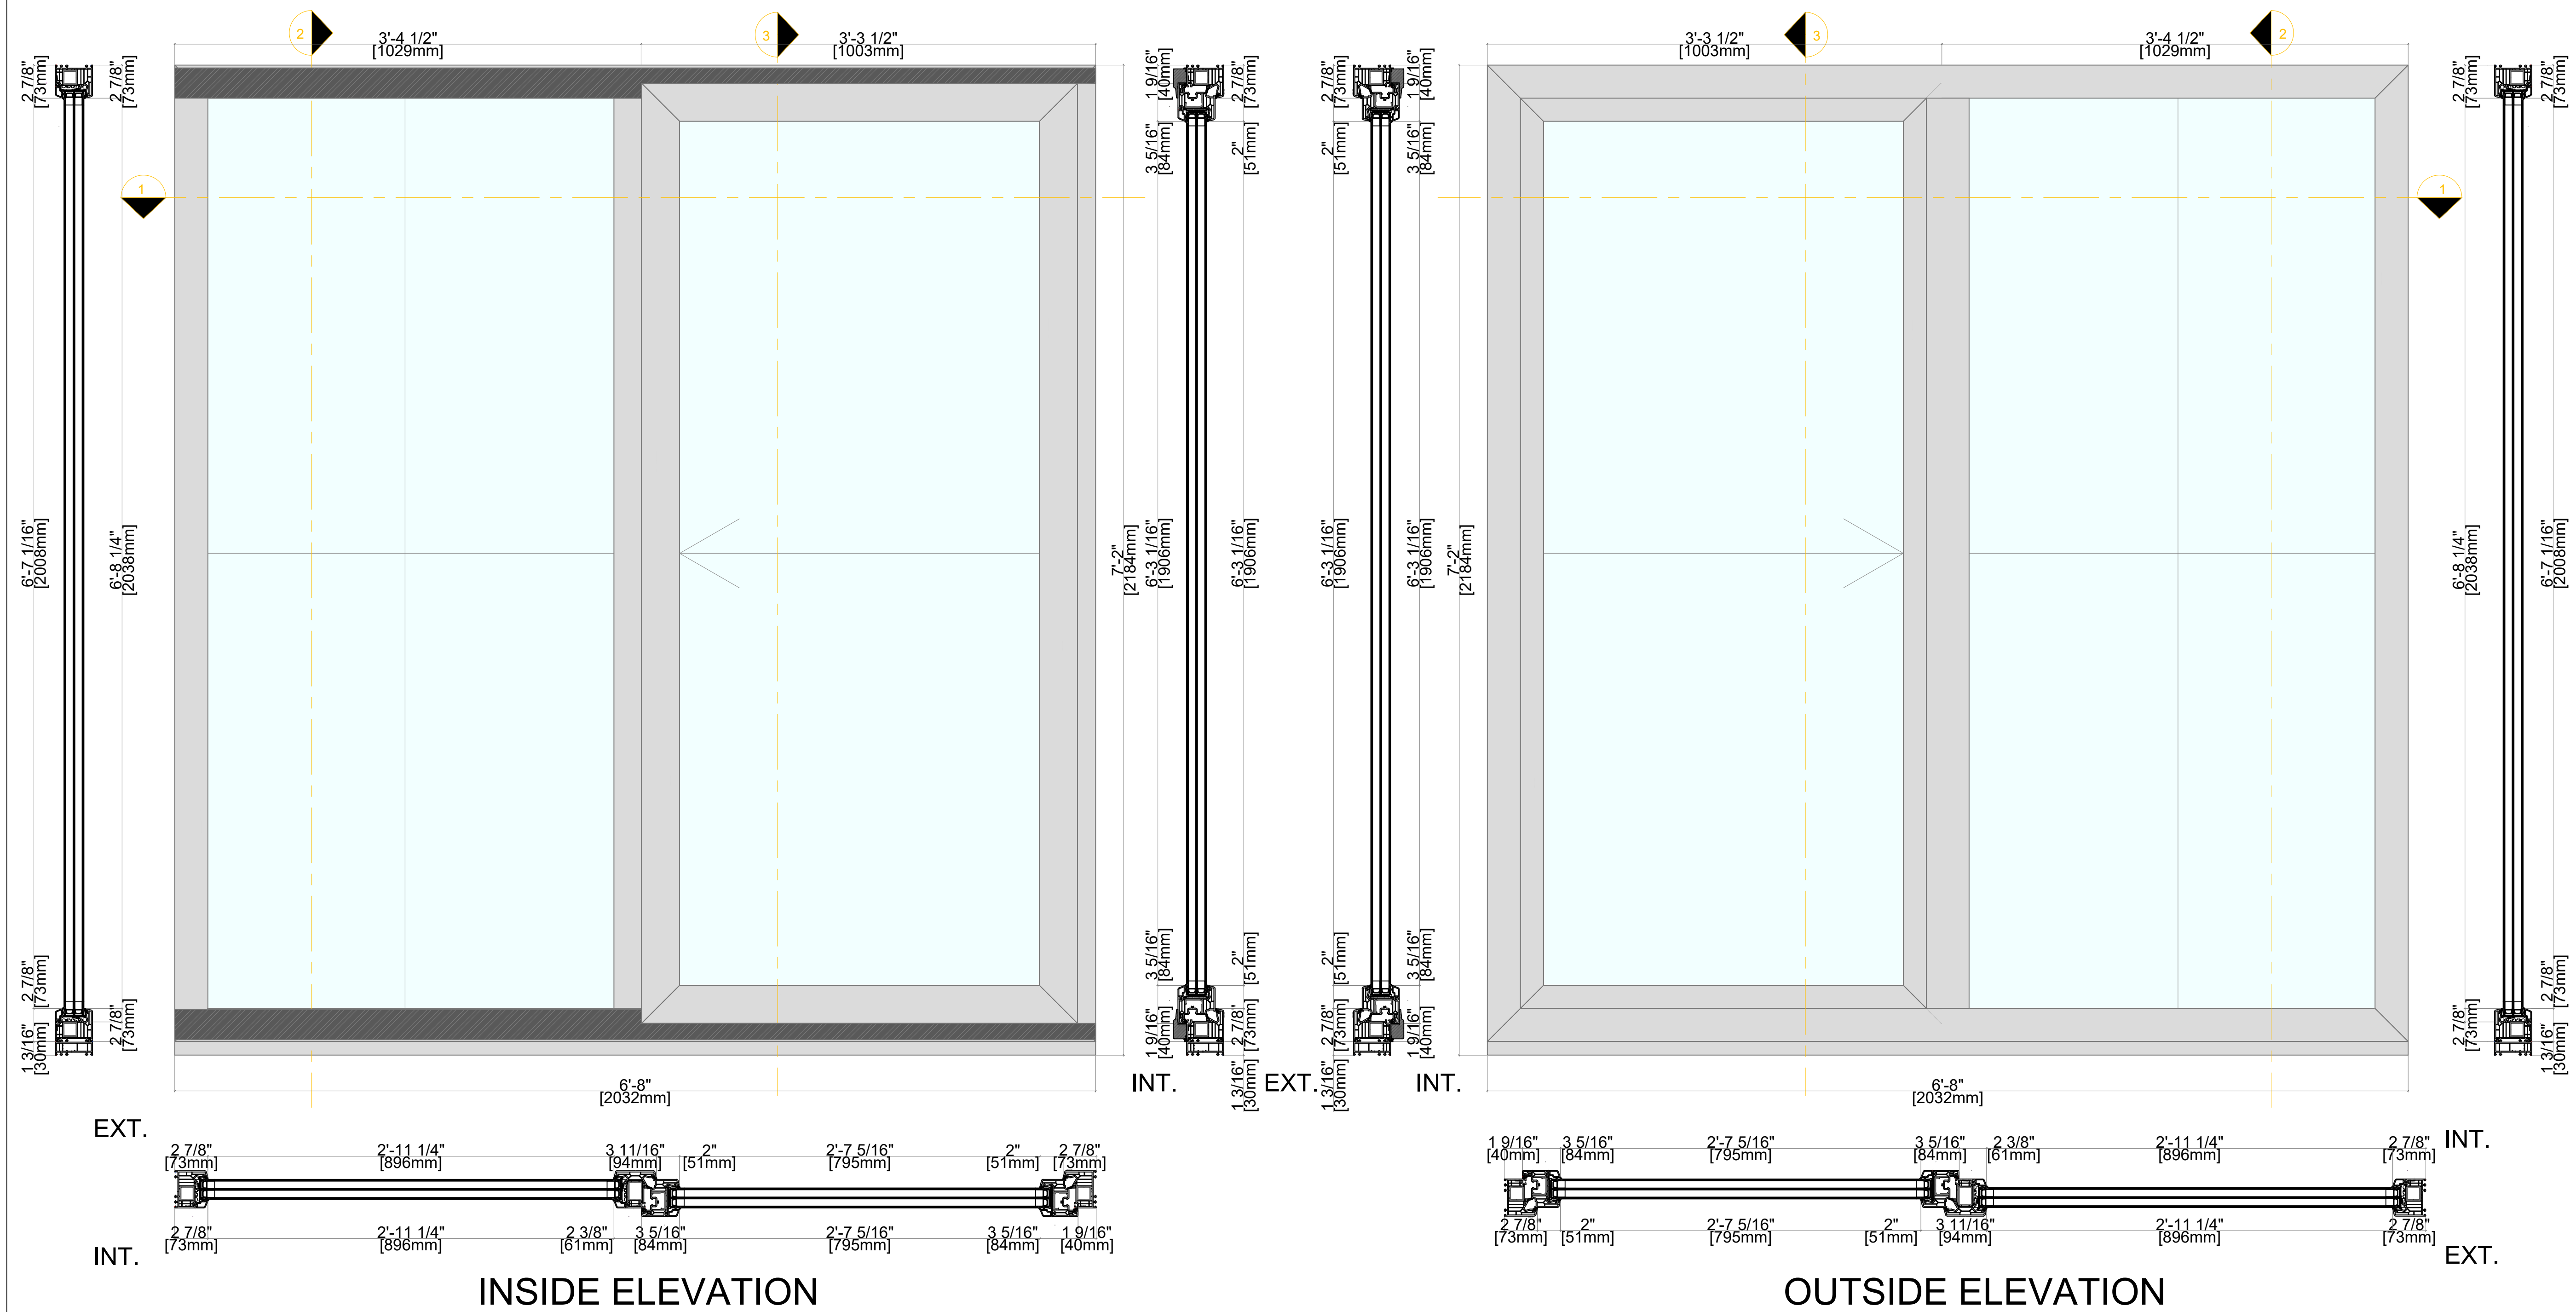

82mm Profile; Operable Sliding Window With Fixed In Frame Side Light

A M B E R L I N E

HIGH PERFORMANCE WINDOWS AND DOORS

Elevation key:

OPERABLE SLIDING WINDOW WITH FIXED IN FRAME SIDE LIGHT

FRAME: 101290 FRAME 73mm