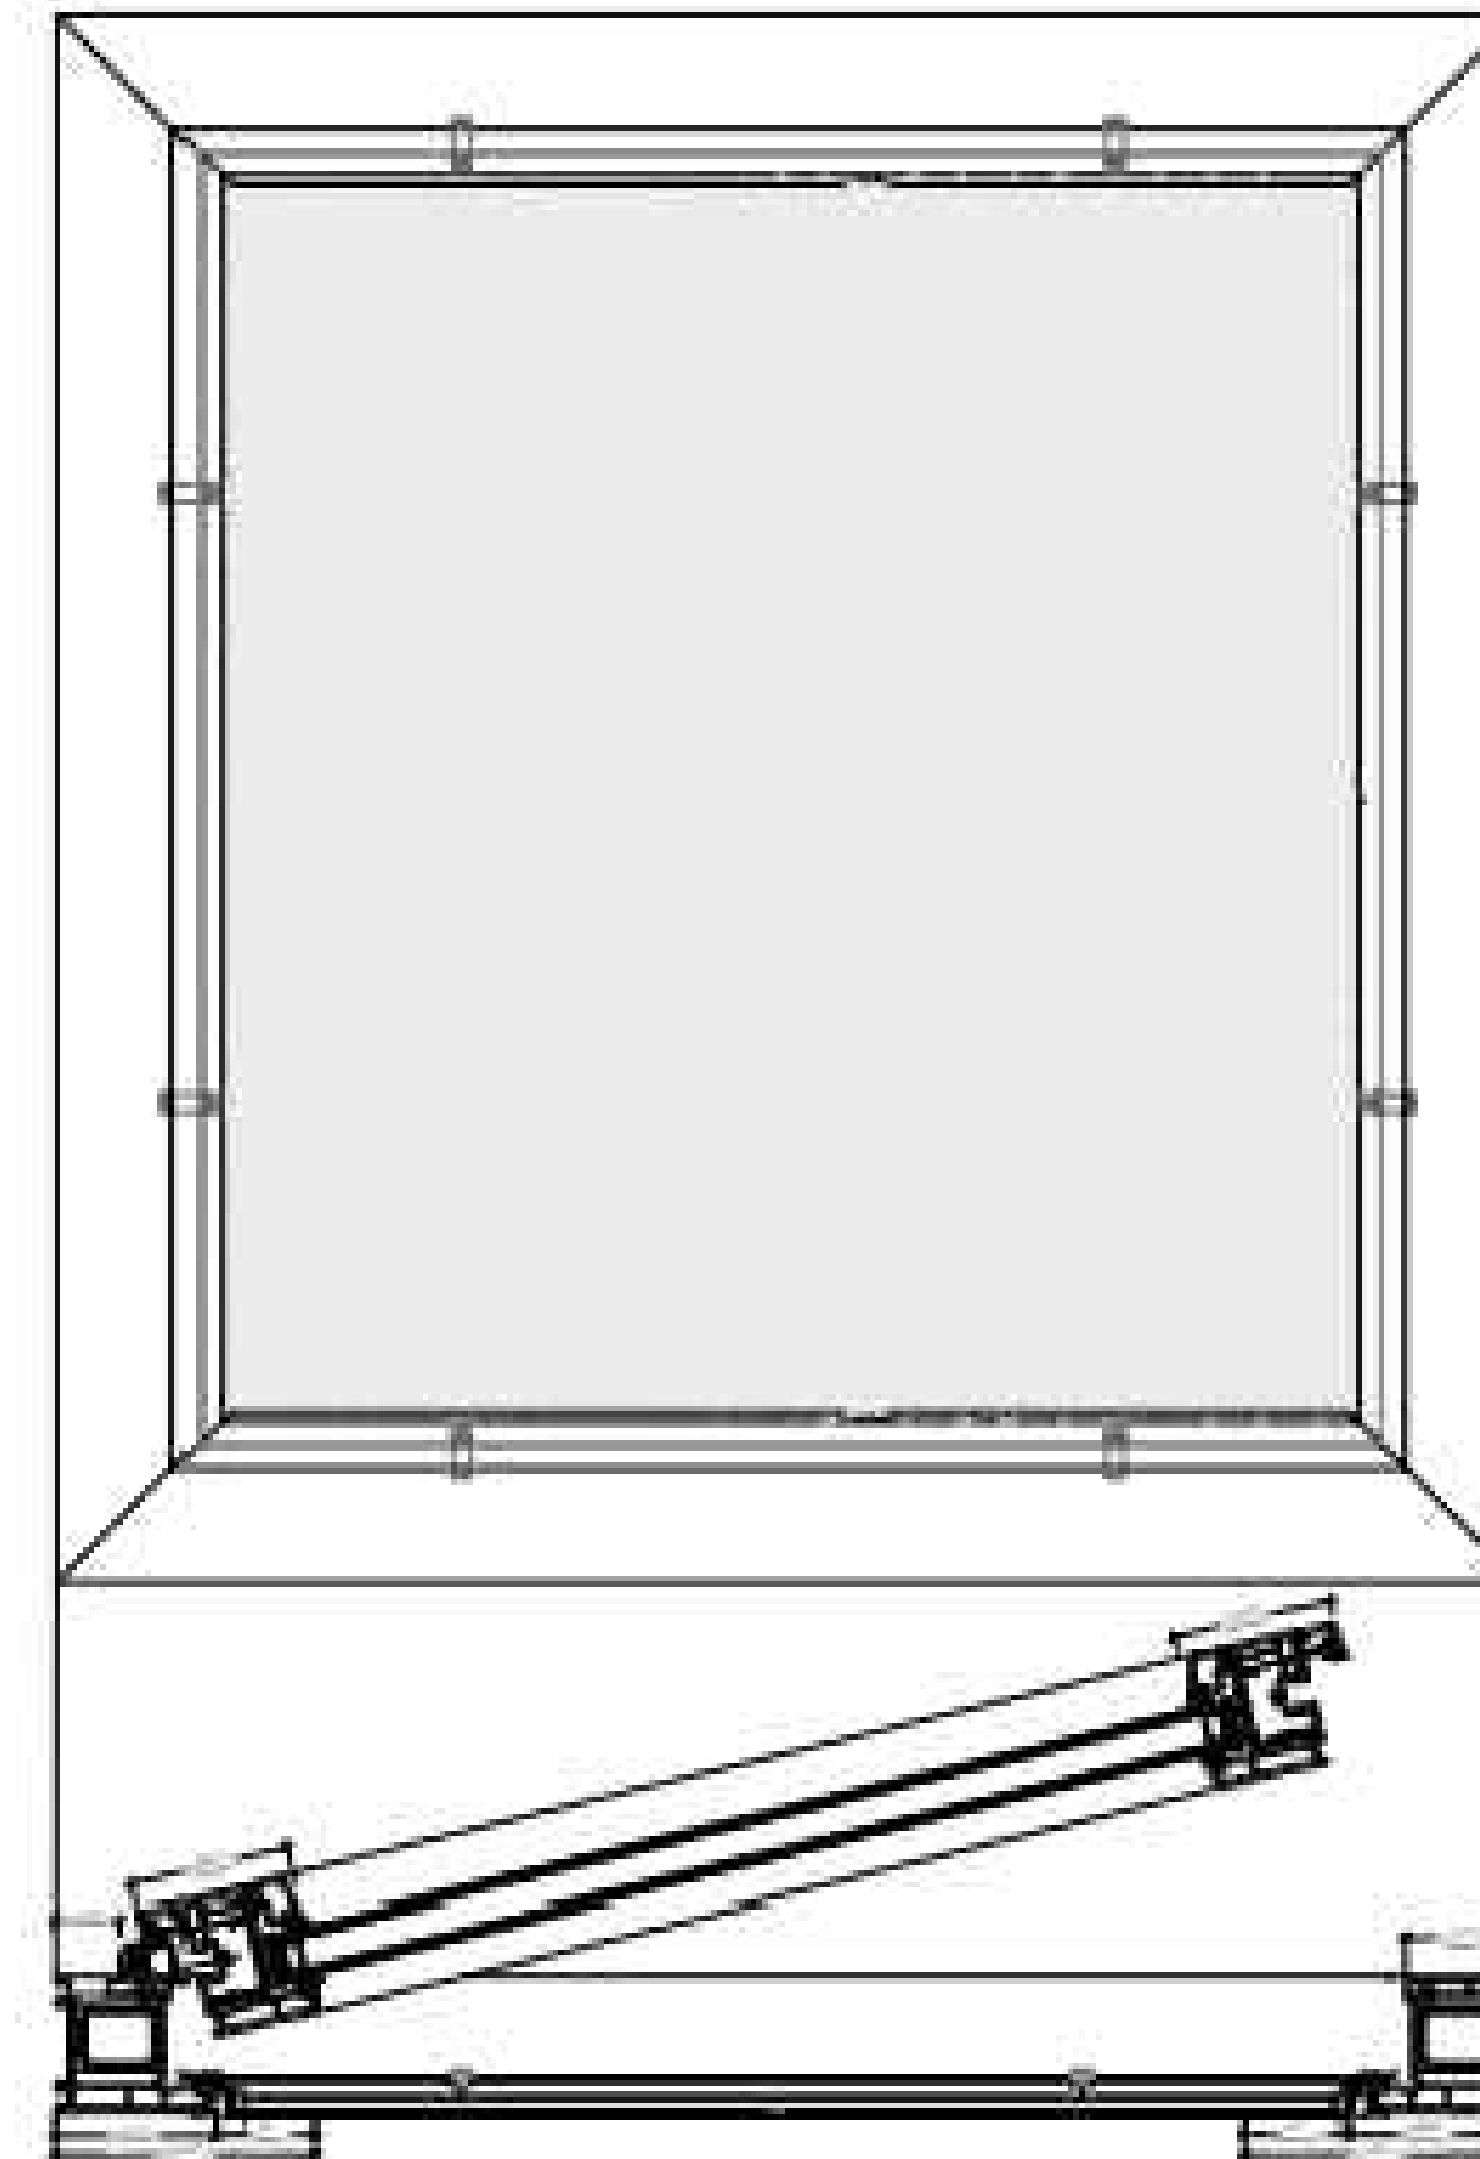

Softline 82mm PVC Product Guide

Window Screens

Elevation key:

STANDARD SCREEN COLORS

RAL 9016		TRAFFIC WHITE
RAL 8017		CHOCOLATE BROWN
RAL 9006		WHITE ALUMINUM
RAL 7016		ANTHRACITE
RAL 7012		BASALT GREY

COLOR UPGRADES

- FRAME PAINTED IN DIFFERENT RAL COLOR
- FRAME COVERED IN WOOD FOIL

Note: Available in Double & Triple Glazed