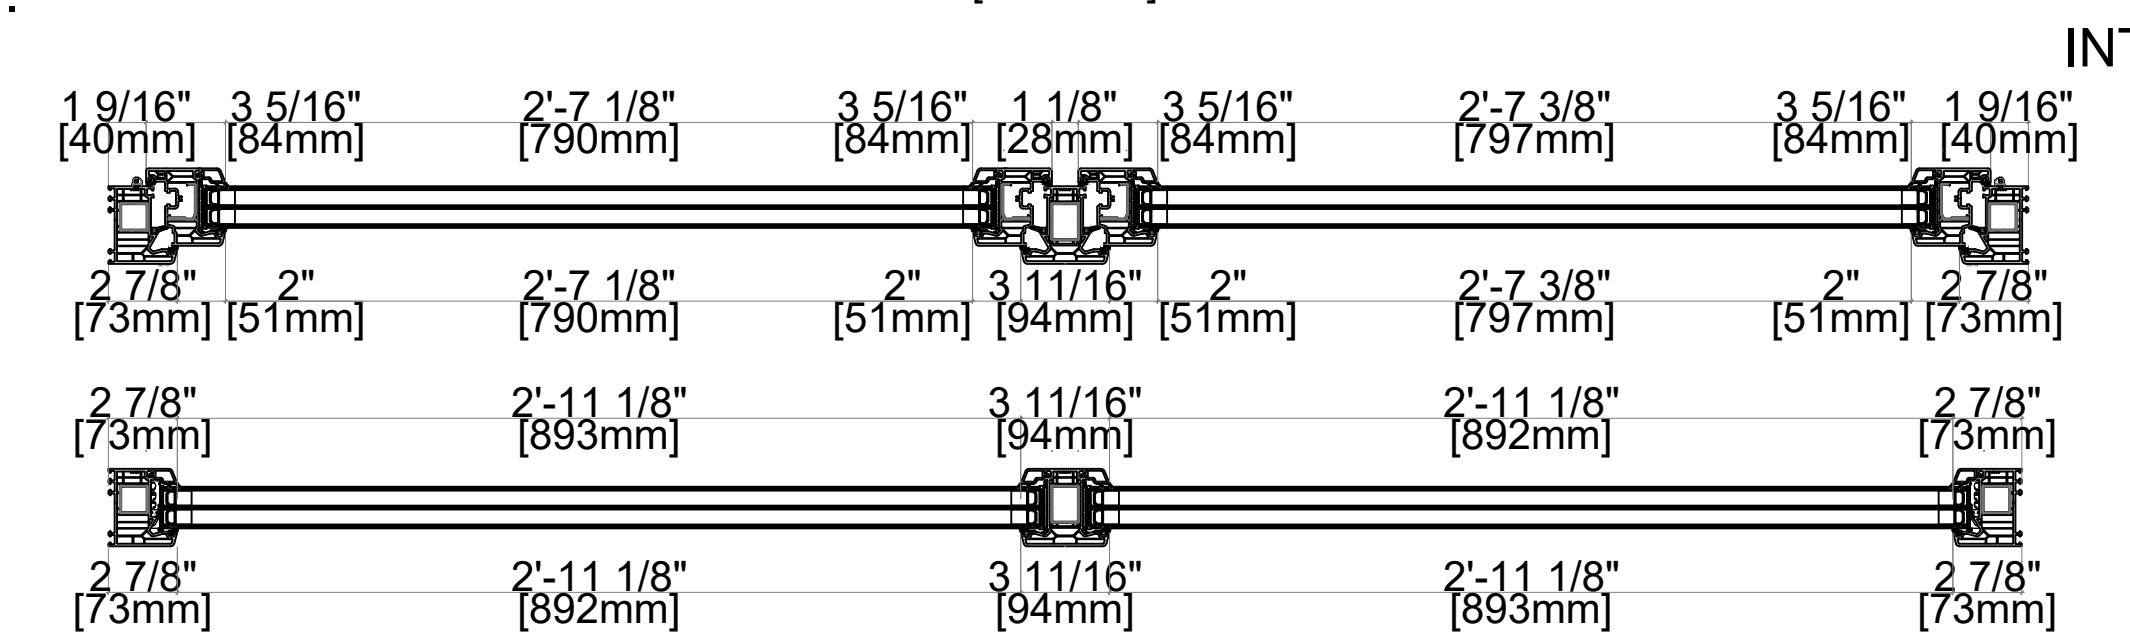

OUTSIDE ELEVATION

Elevation key: