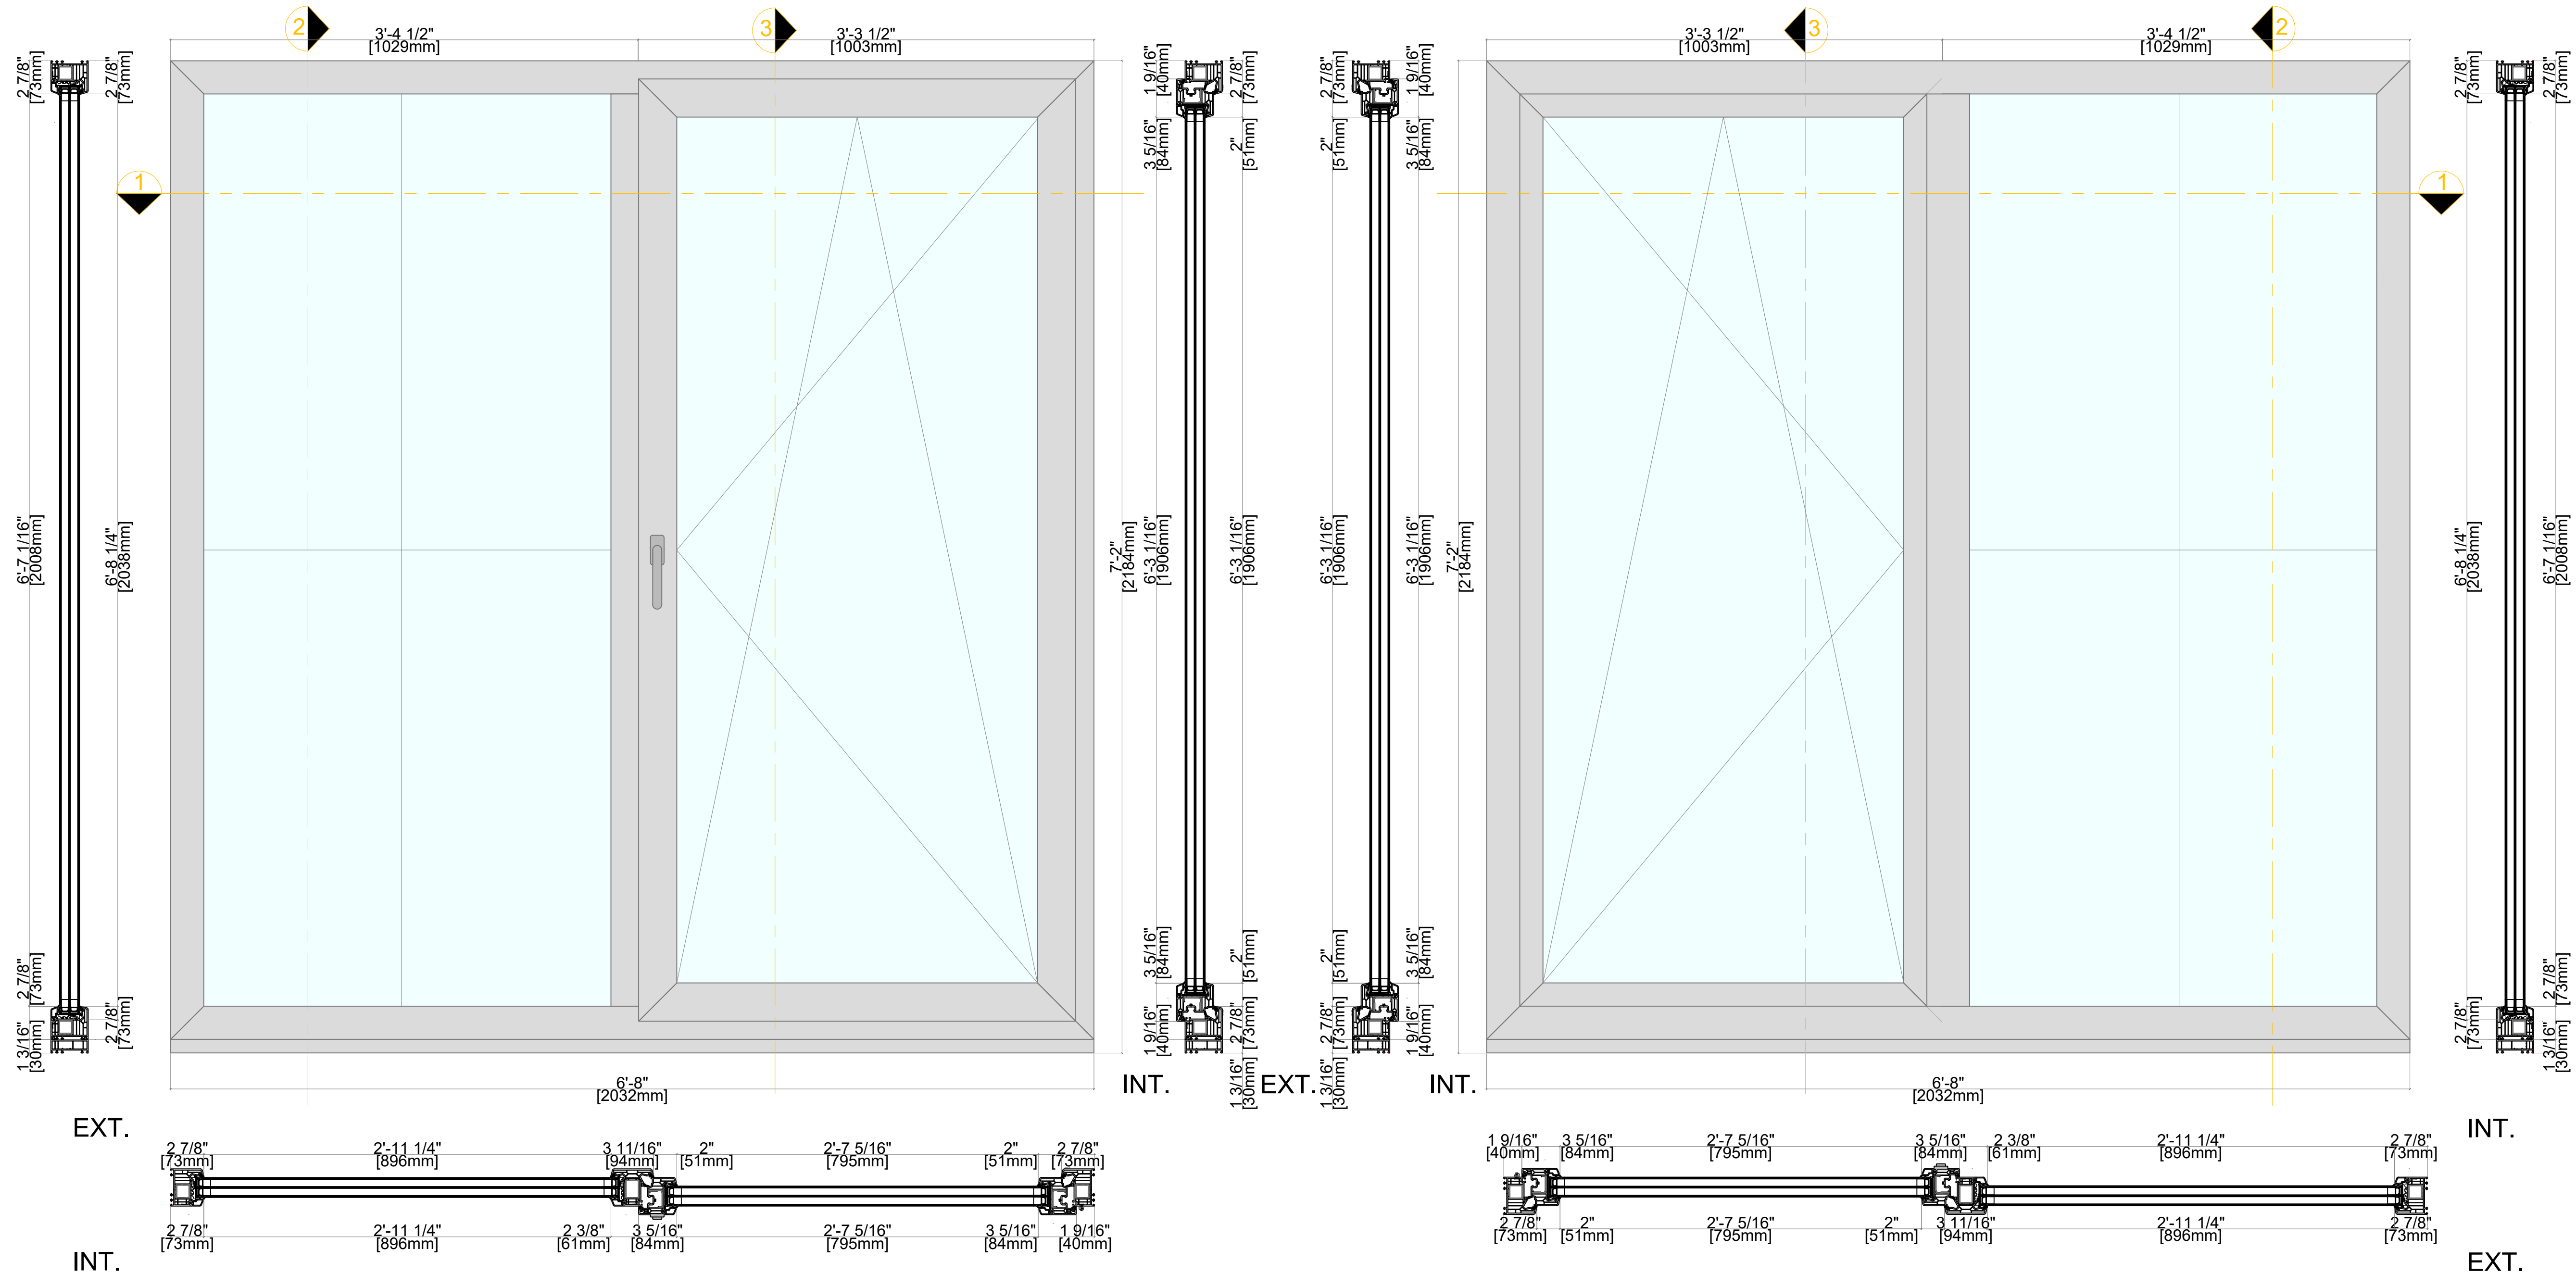

INSIDE ELEVATION

OUTSIDE ELEVATION

Softline 82mm PVC Product Guide

82mm Profile, Inswing Balcony Door With Fixed Side Light

A M B E R L I N E

HIGH PERFORMANCE WINDOWS AND DOORS

Elevation key: