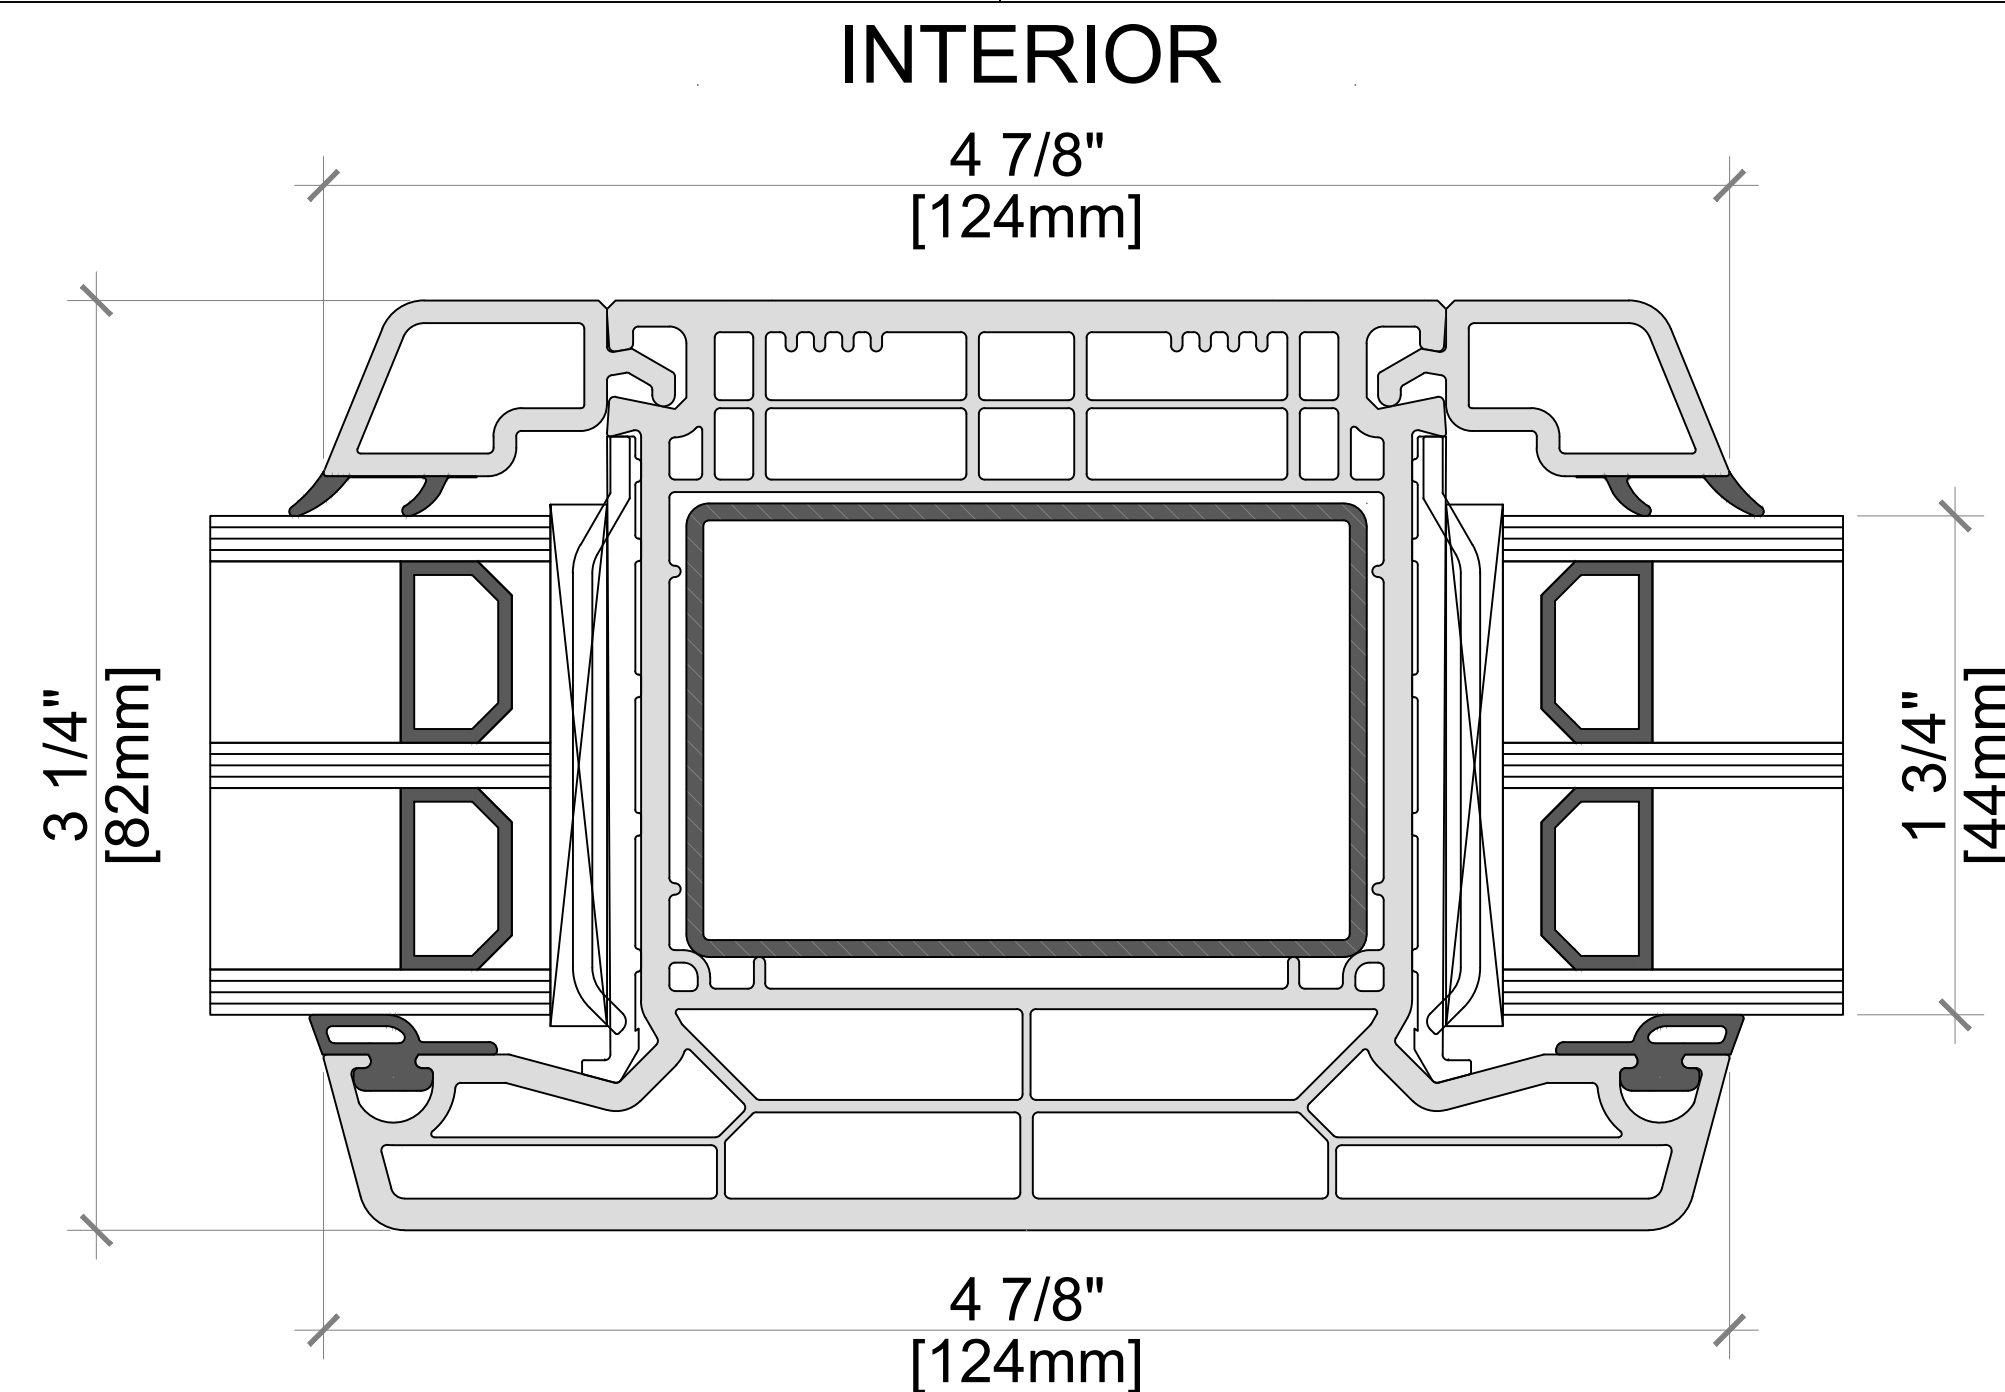

EXTERIOR
GLASS PARTITIONING MULLION - OPTIONAL
102317 MULLION 124mm -
TRIPLE GLAZED

Note: Available in Double & Triple Glazed