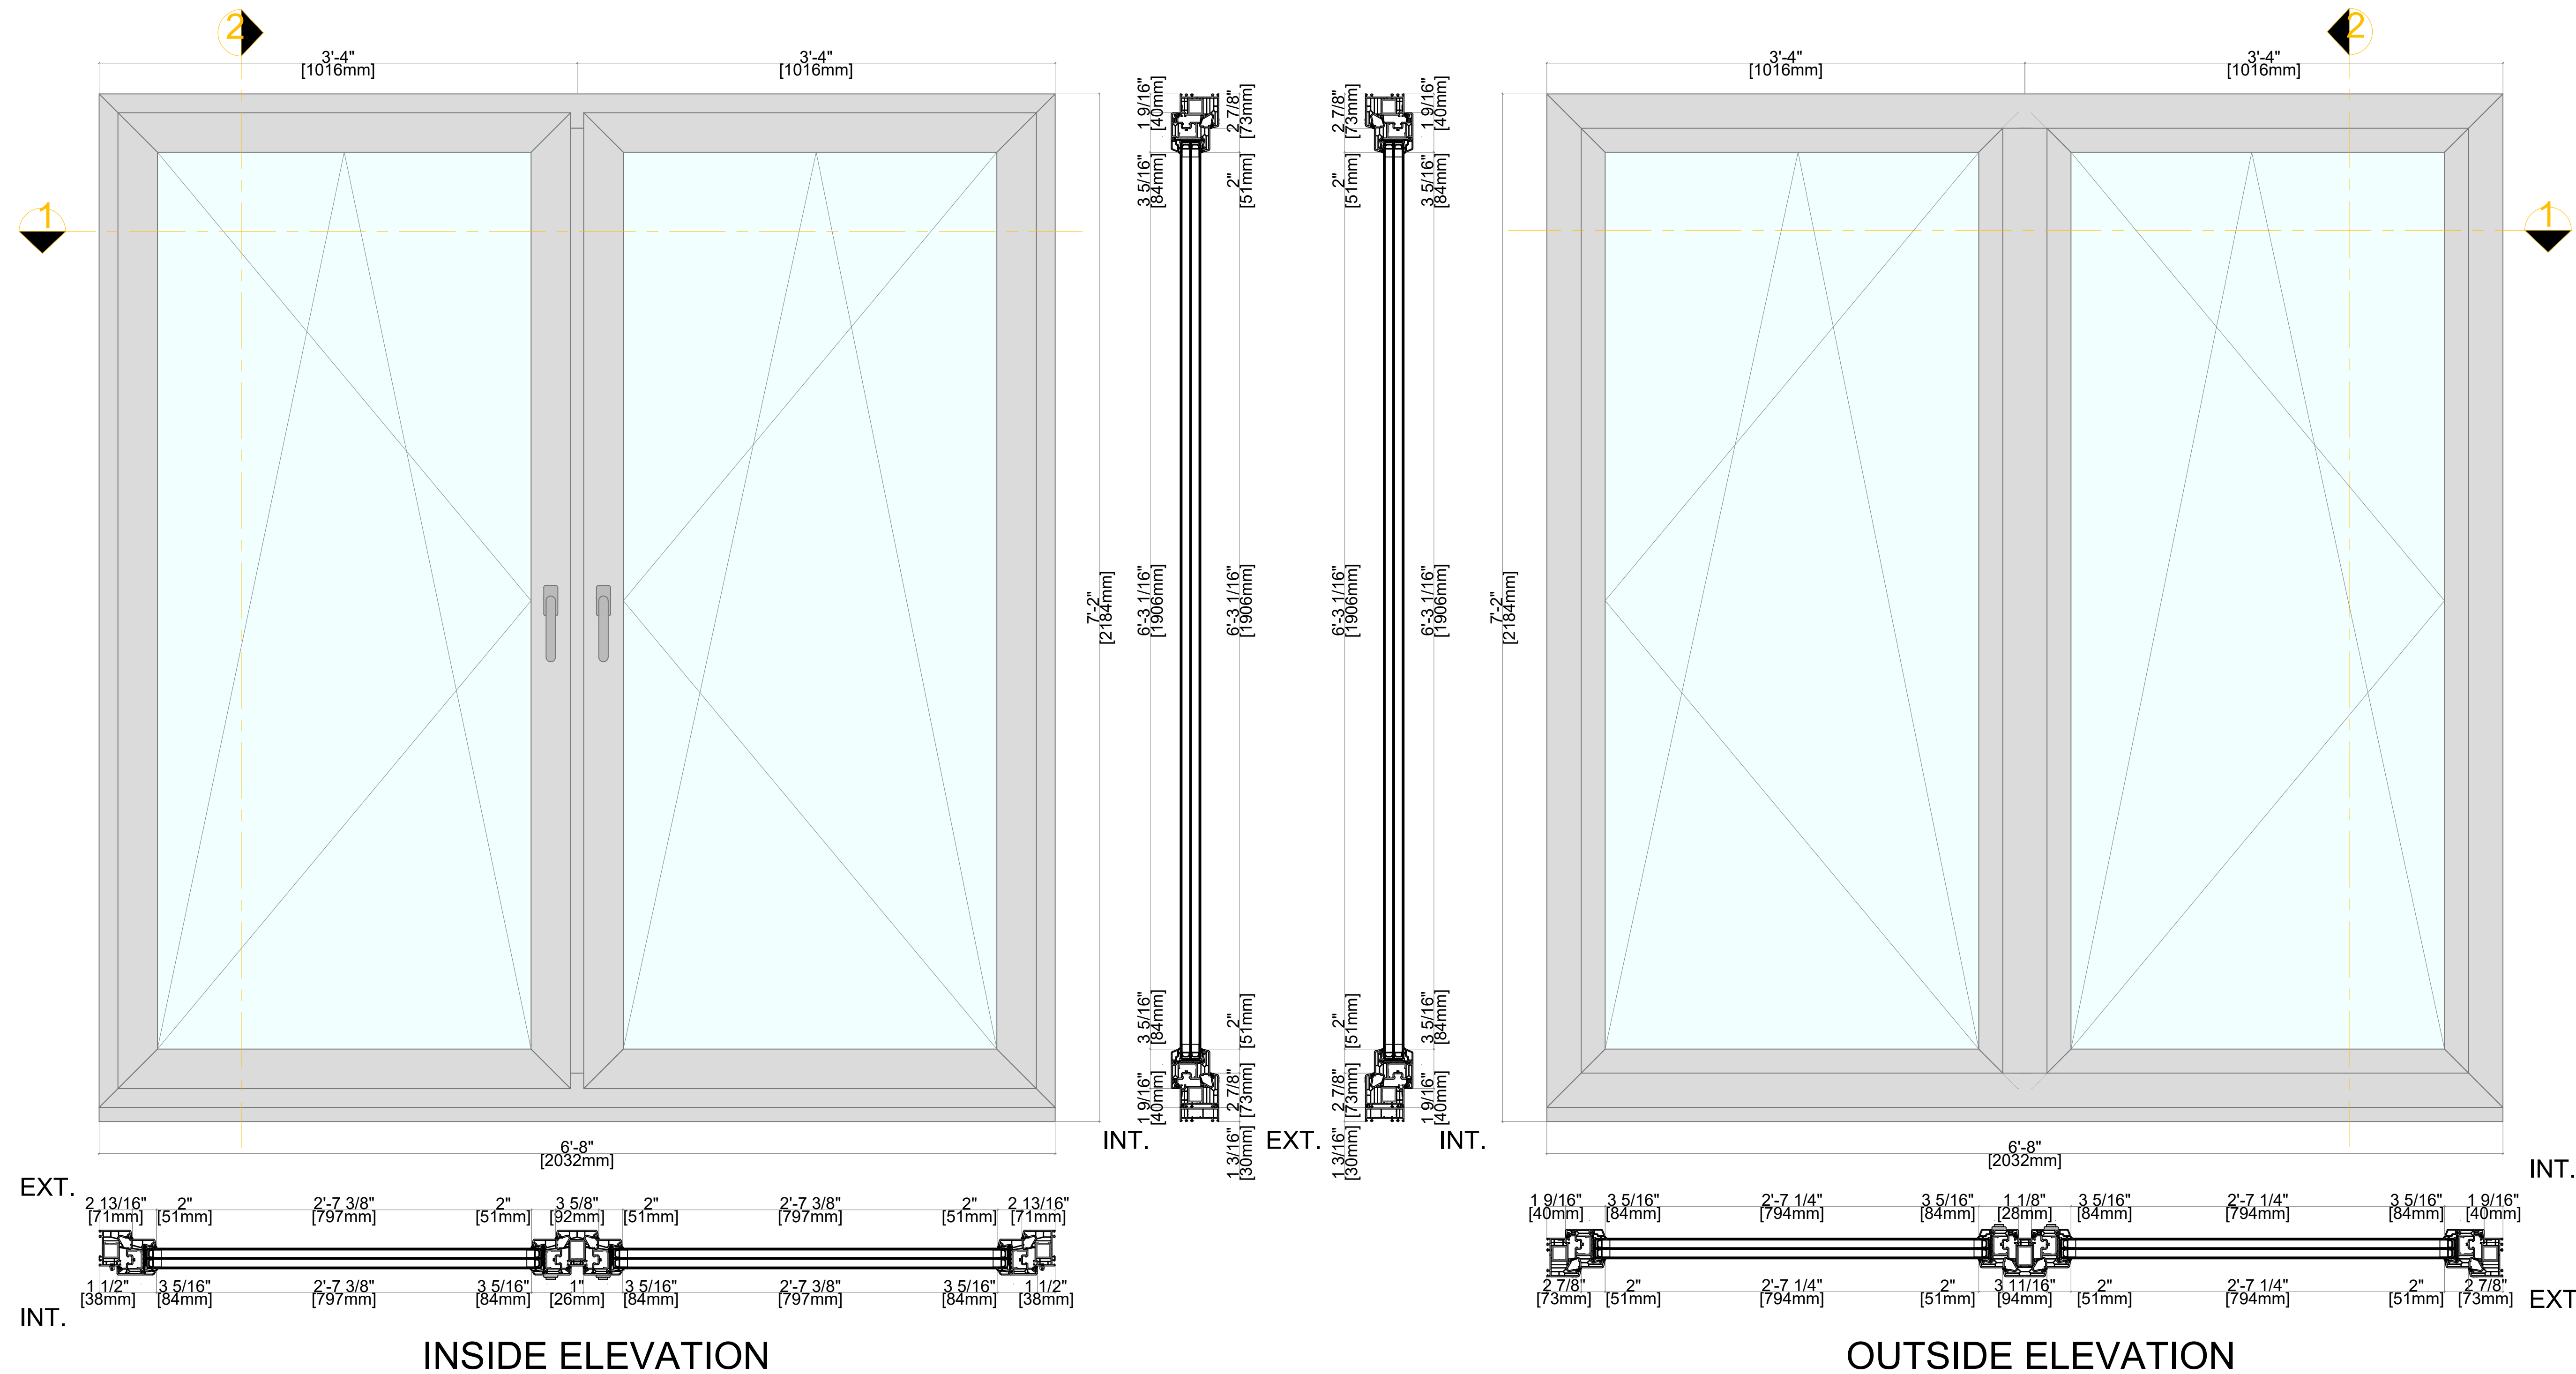

Softline 82mm PVC Product Guide

82mm Profile, Inswing Operable Swing Sash French Door with False Mullion

A M B E R L I N E

HIGH PERFORMANCE WINDOWS AND DOORS

Elevation key: