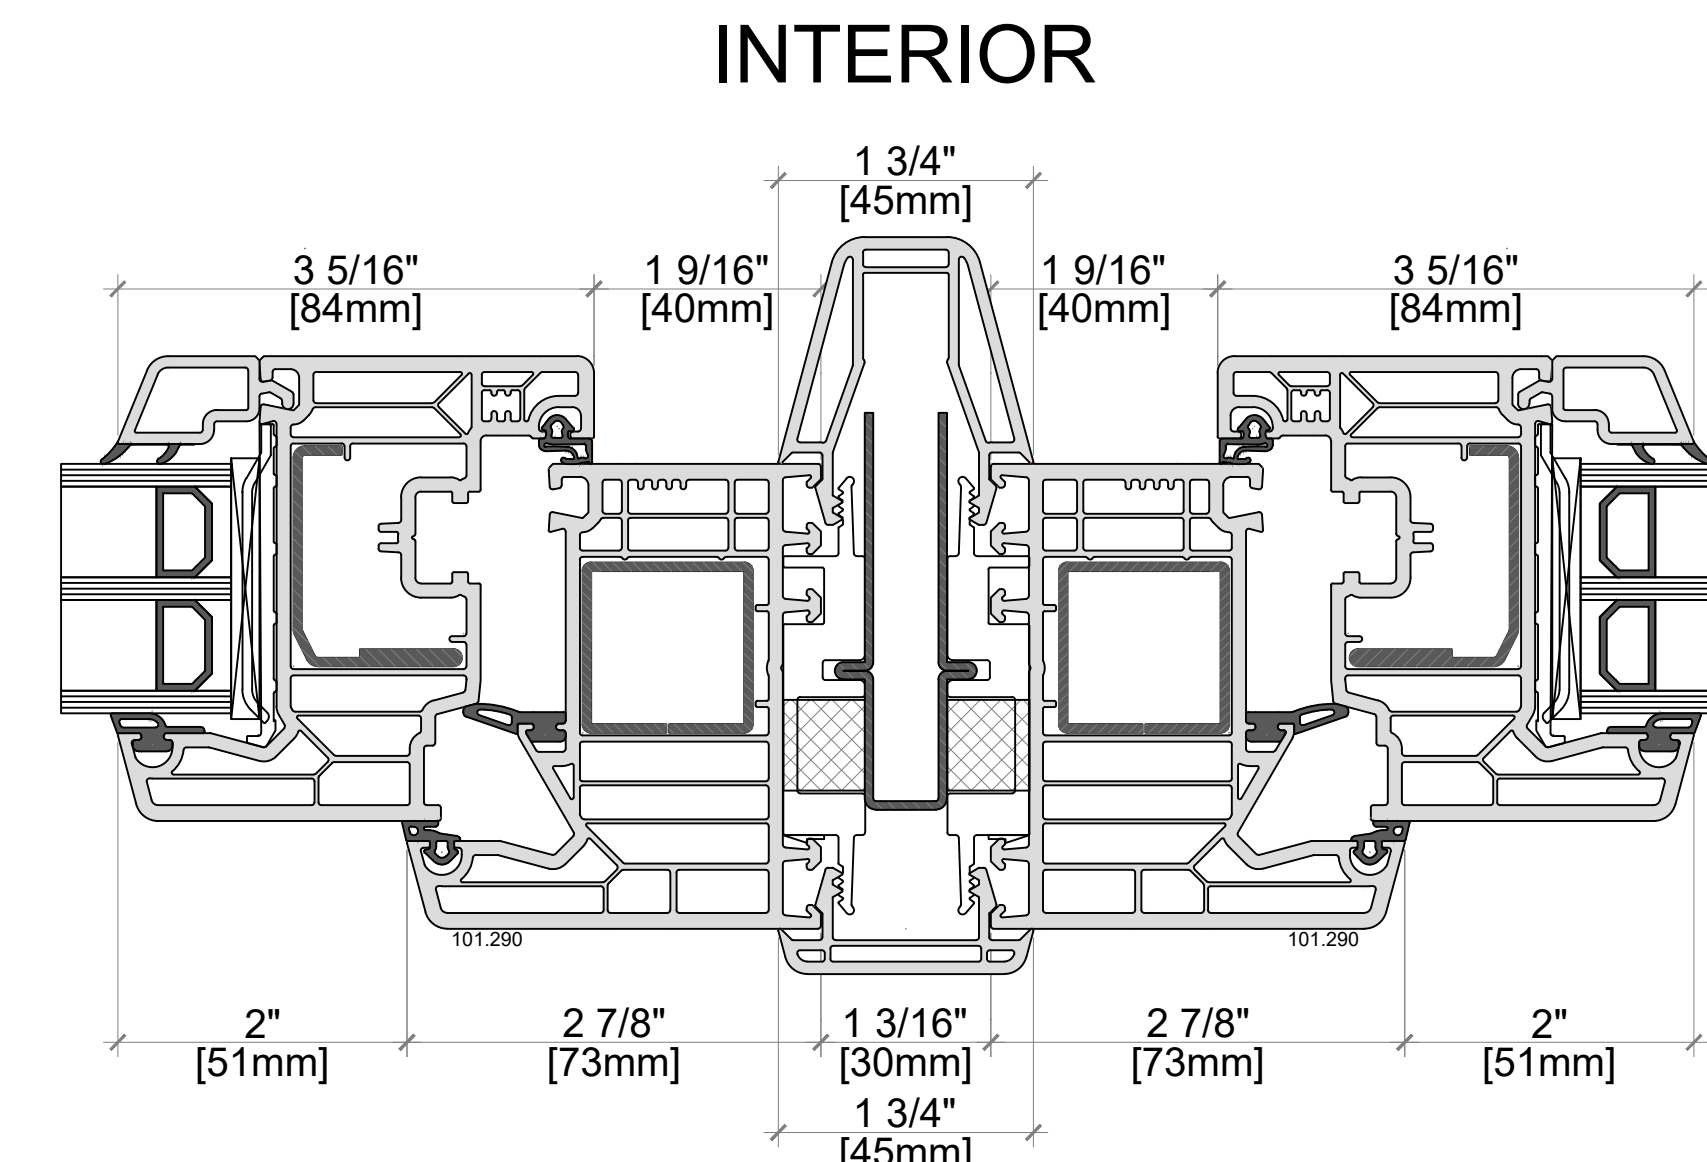

Softline 82mm PVC Product Guide

Coupling Profiles

A M B E R L I N E

HIGH PERFORMANCE WINDOWS AND DOORS

EXTERIOR

A1 COUPLING PROFILE -
 INTERIOR PROFILE: 116210
 EXTERIOR PROFILE: 116210

EXTERIOR

A1.2 COUPLING PROFILE -
 INTERIOR PROFILE: 116210
 EXTERIOR PROFILE: 116210

EXTERIOR

B1 COUPLING PROFILE -
 INTERIOR PROFILE: 116211
 EXTERIOR PROFILE: 116210

Elevation key:

EXTERIOR

A3.1 COUPLING PROFILE -
 INTERIOR PROFILE: 116210
 EXTERIOR PROFILE: 116213

EXTERIOR

A4.1 COUPLING PROFILE -
 INTERIOR PROFILE: 116210
 EXTERIOR PROFILE: 116213