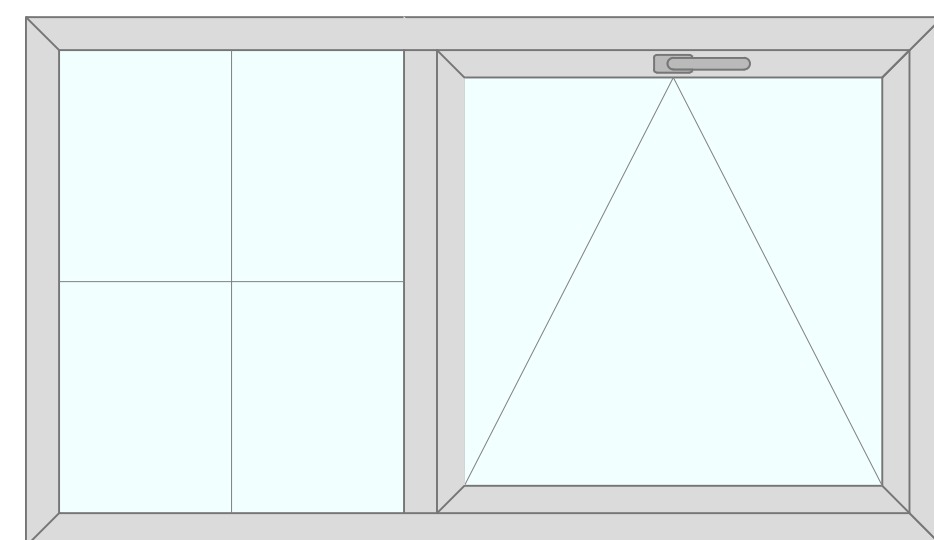

FIXED AND OPERABLE
TILT ONLY WINDOW