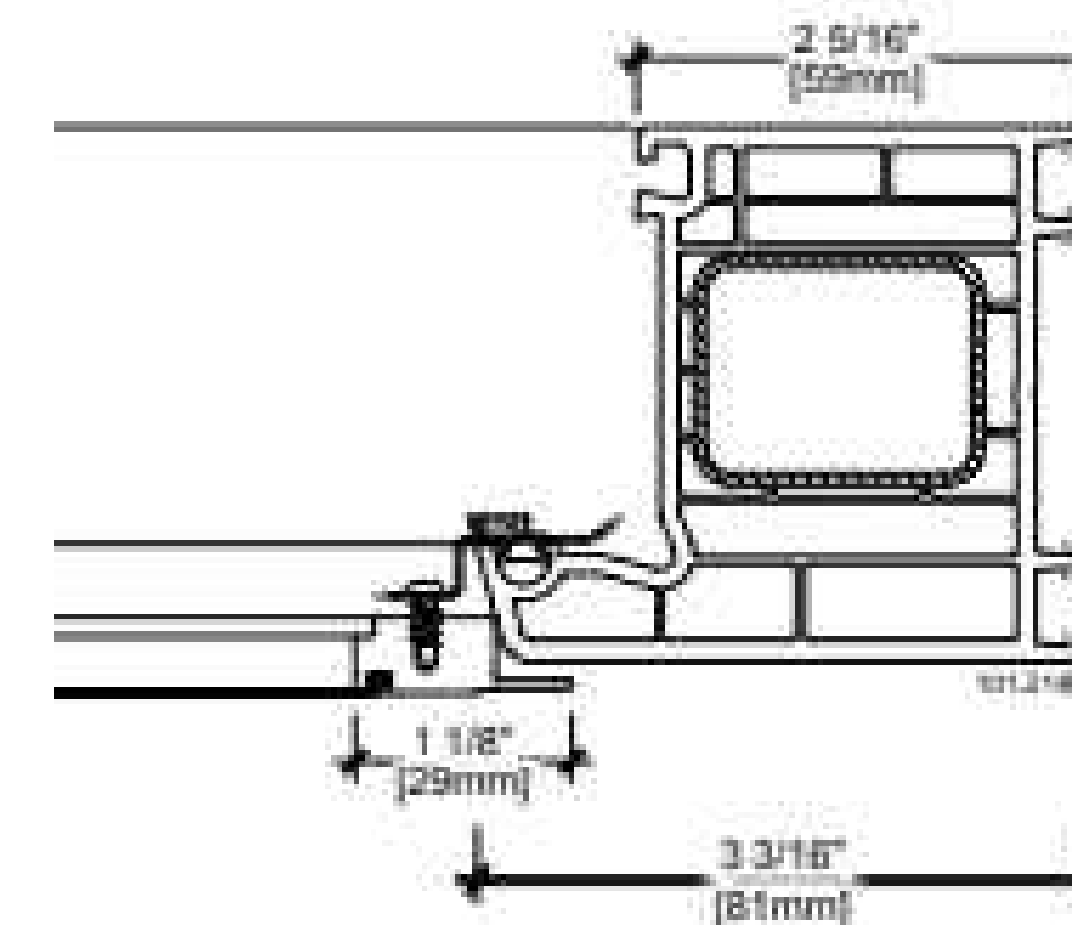

STANDARD SCREEN COLORS

RAL 9016		TRAFFIC WHITE
RAL 8017		CHOCOLATE BROWN
RAL 9006		WHITE ALUMINUM
RAL 7016		ANTHRACITE
RAL 7012		BASALT GREY