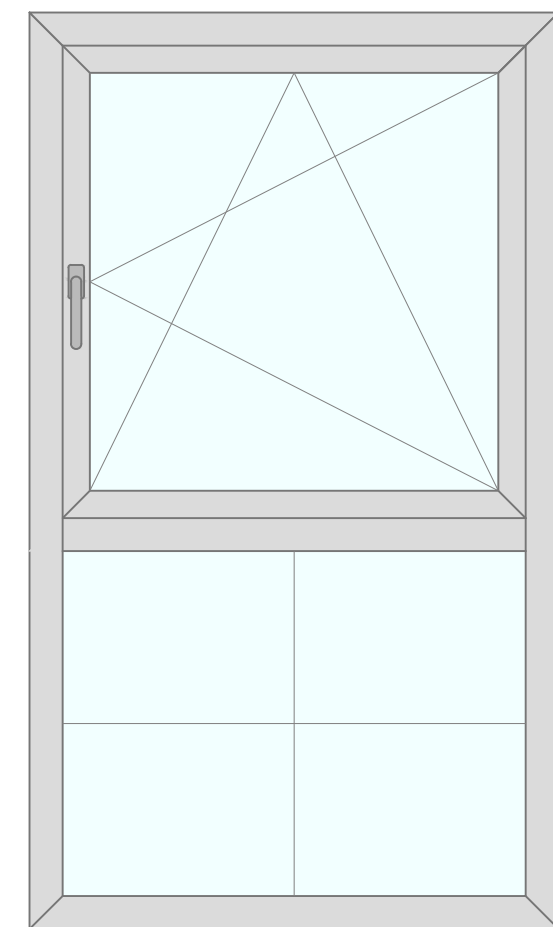

Softline 82mm PVC Product Guide

Window Options

FIXED GLAZING
IN FRAME

FIXED GLAZING
IN SASH

FIXED WINDOW
WITH INTEGRAL
MULLIONS

OPERABLE WINDOW
TILT & TURN

OPERABLE WINDOW
TURN ONLY

OPERABLE WINDOW
TILT ONLY