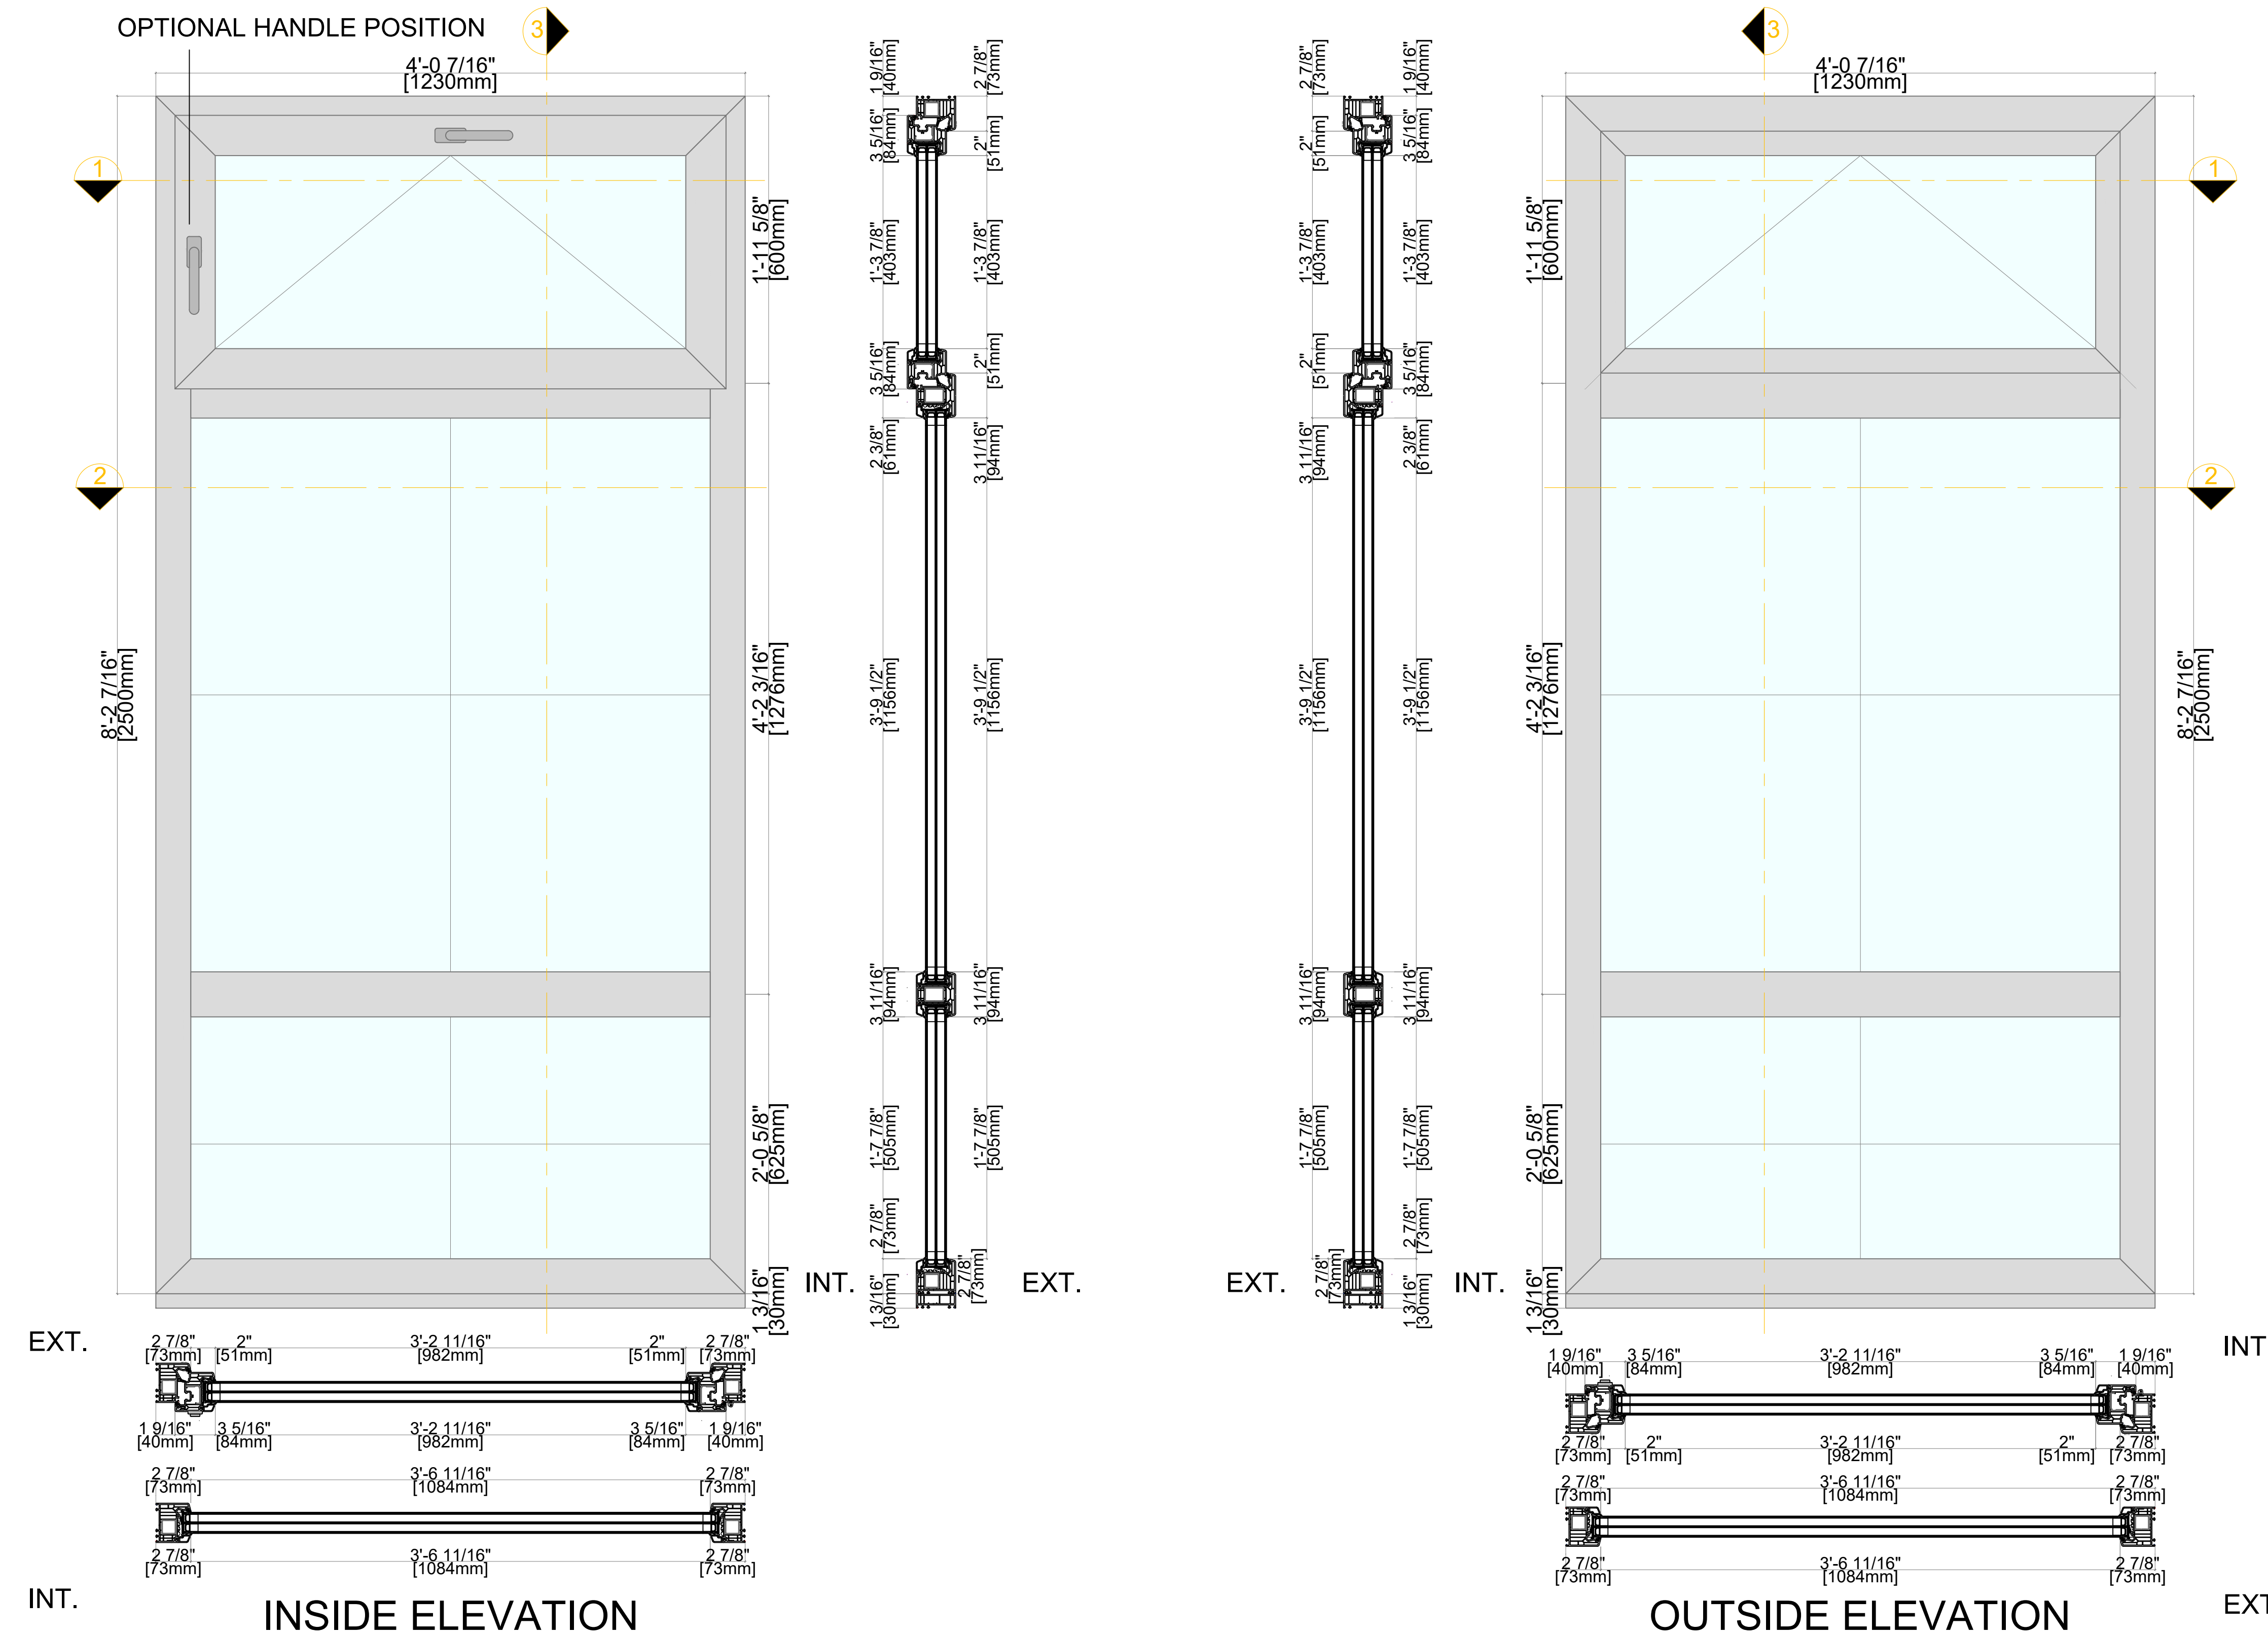

Softline 82mm PVC Product Guide

82mm Profile, Inswing Tilt Operable Sash Over Fixed In Frame Over Fixed in Frame