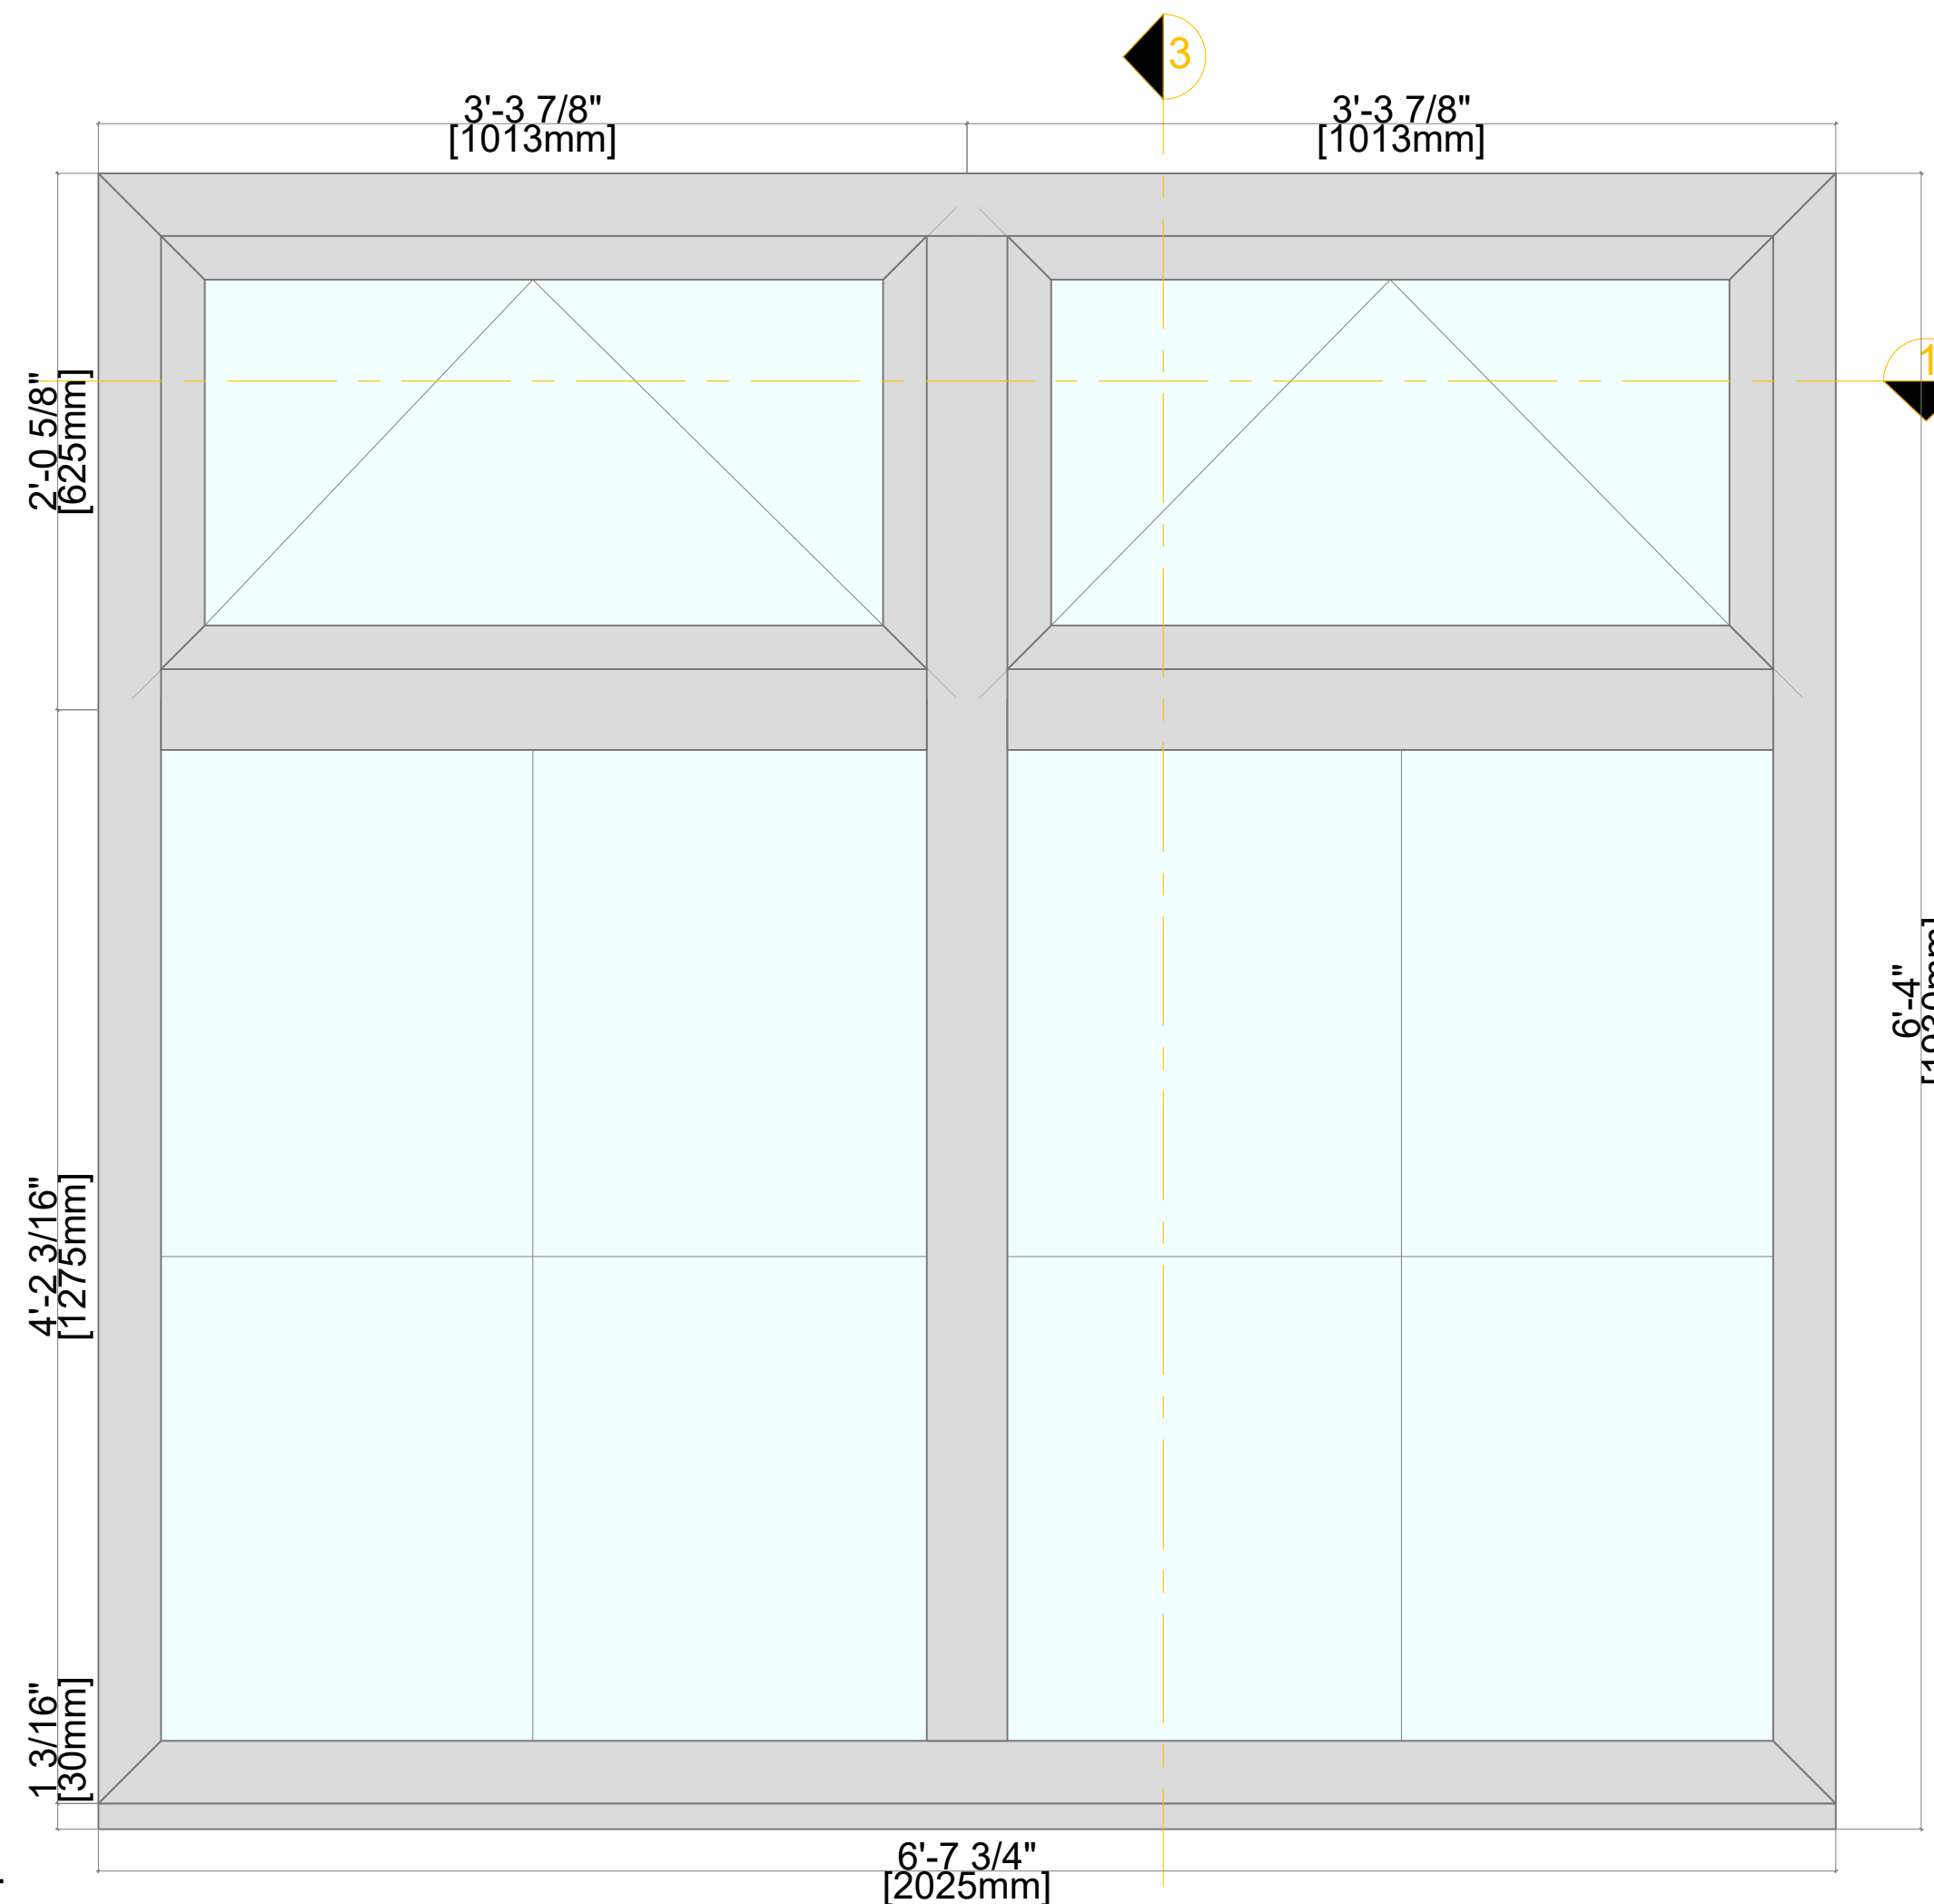

Softline 82mm PVC Product Guide

82mm Profile, Inswing Double Tilt Operable Sash Over Double Fixed In Frame

A M B E R L I N E

HIGH PERFORMANCE WINDOWS AND DOORS

INSIDE ELEVATION