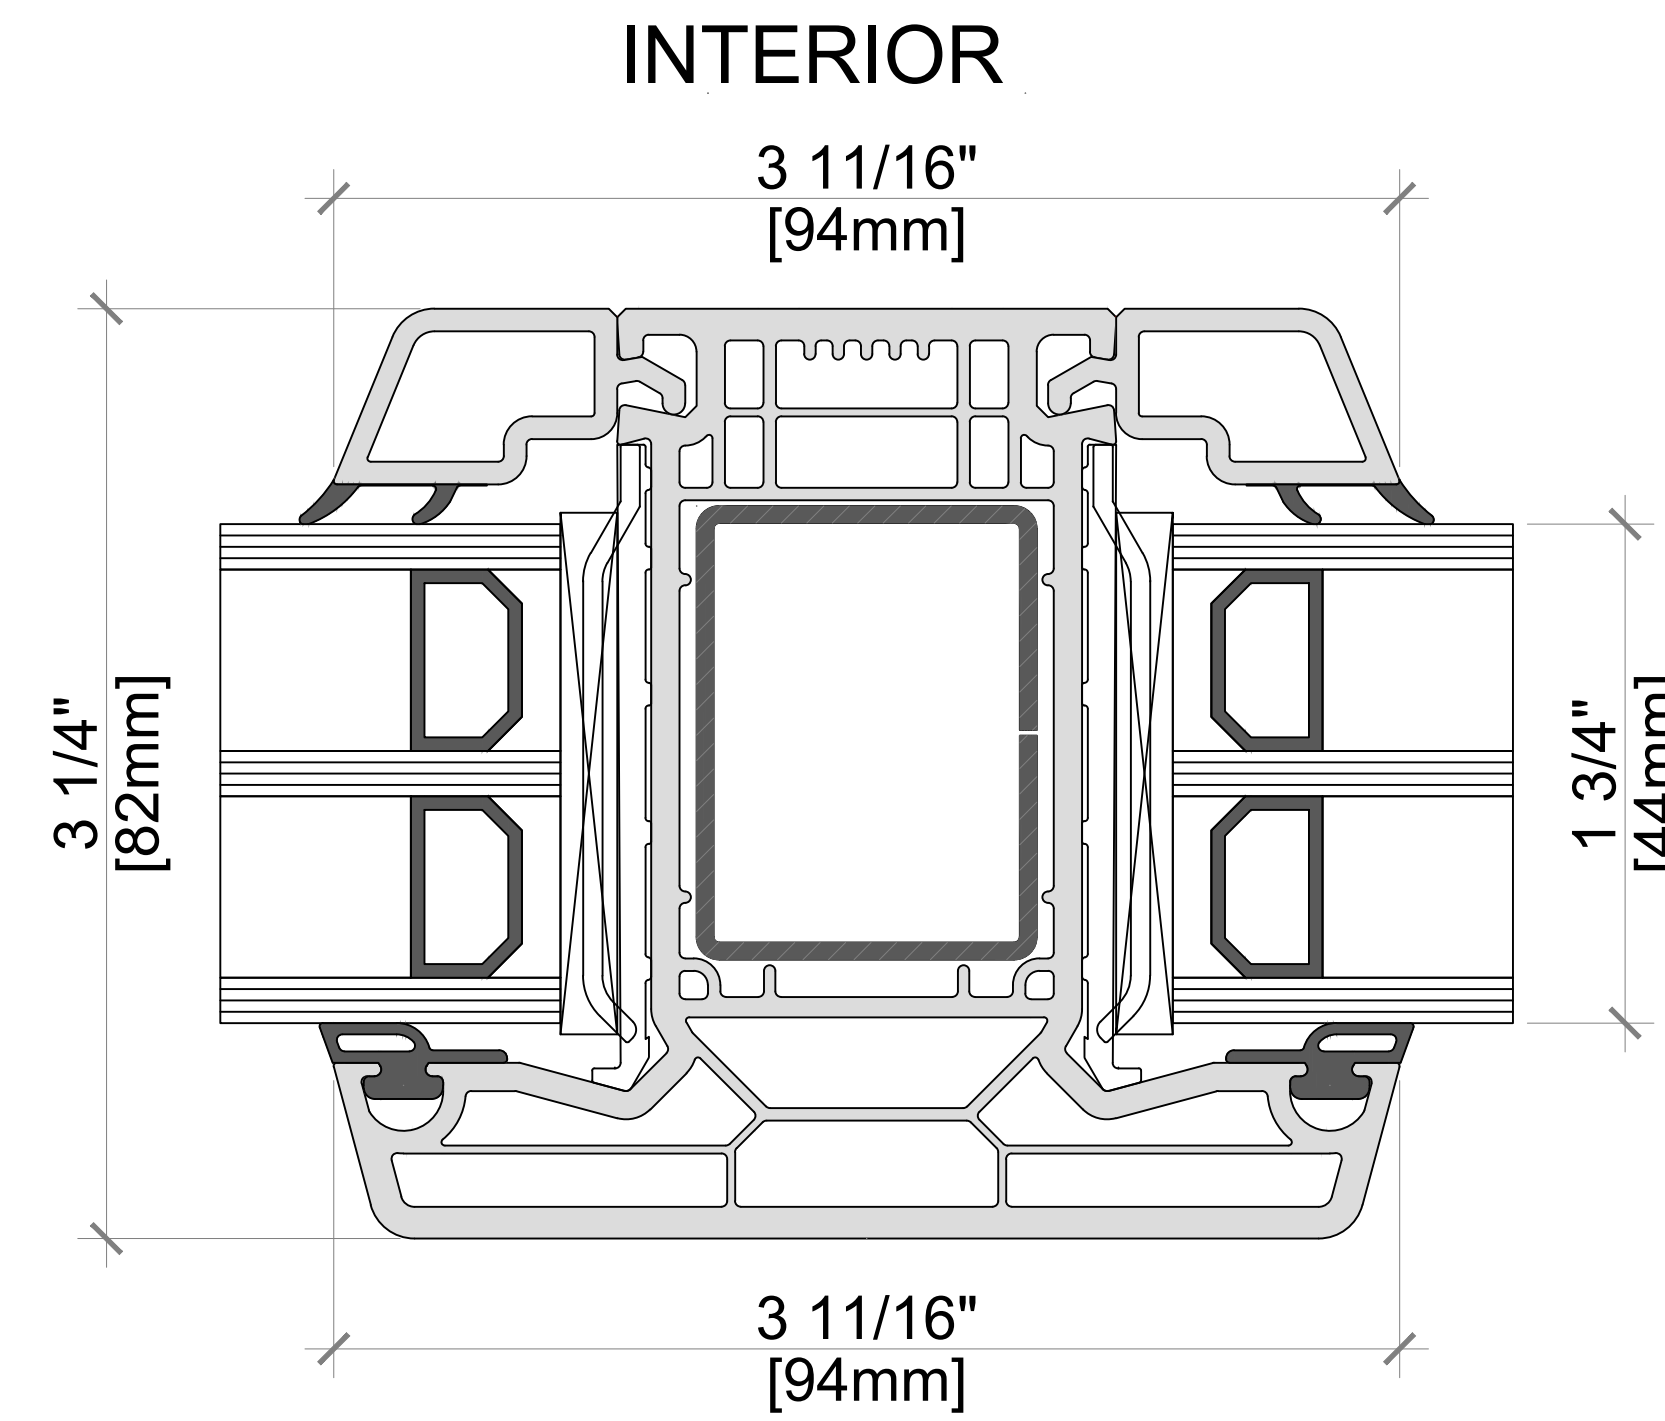

EXTERIOR
GLASS PARTITIONING MULLION - STANDARD
102312 MULLION 94mm -
TRIPLE GLAZED

Elevation key: