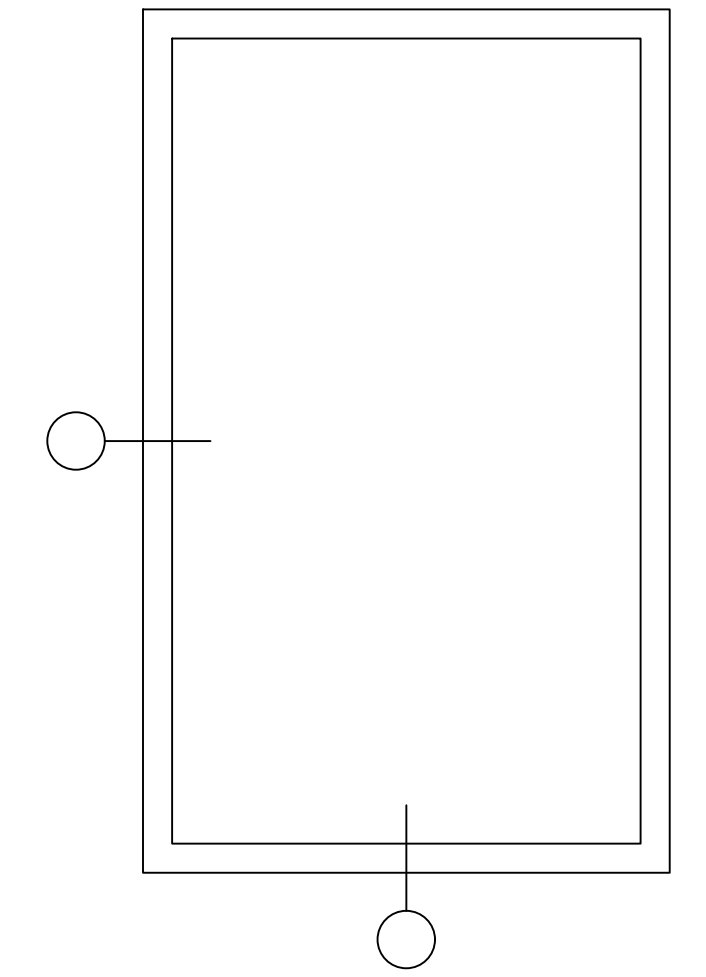

Softline 82mm PVC Product Guide

82mm Profile, Two Part Window With Spandrel

A M B E R L I N E

HIGH PERFORMANCE WINDOWS AND DOORS

Elevation key:

Note: Available in Double & Triple Glazed

Note: 30mm Sub Sill is Standard but Not Required