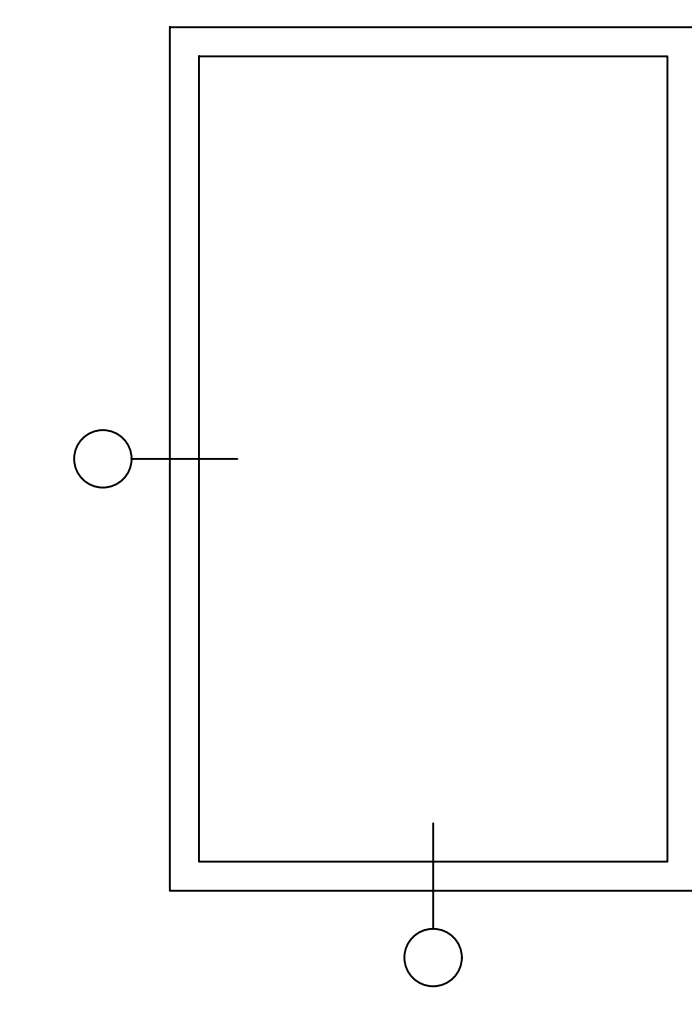

PVC FLANGE

Note: Available in Double & Triple Glazed

Softline 82mm PVC Product Guide

Standard 82mm Profile; Inswing Tilt & Turn Operable Sash

A M B E R L I N E

HIGH PERFORMANCE WINDOWS AND DOORS

Elevation key: