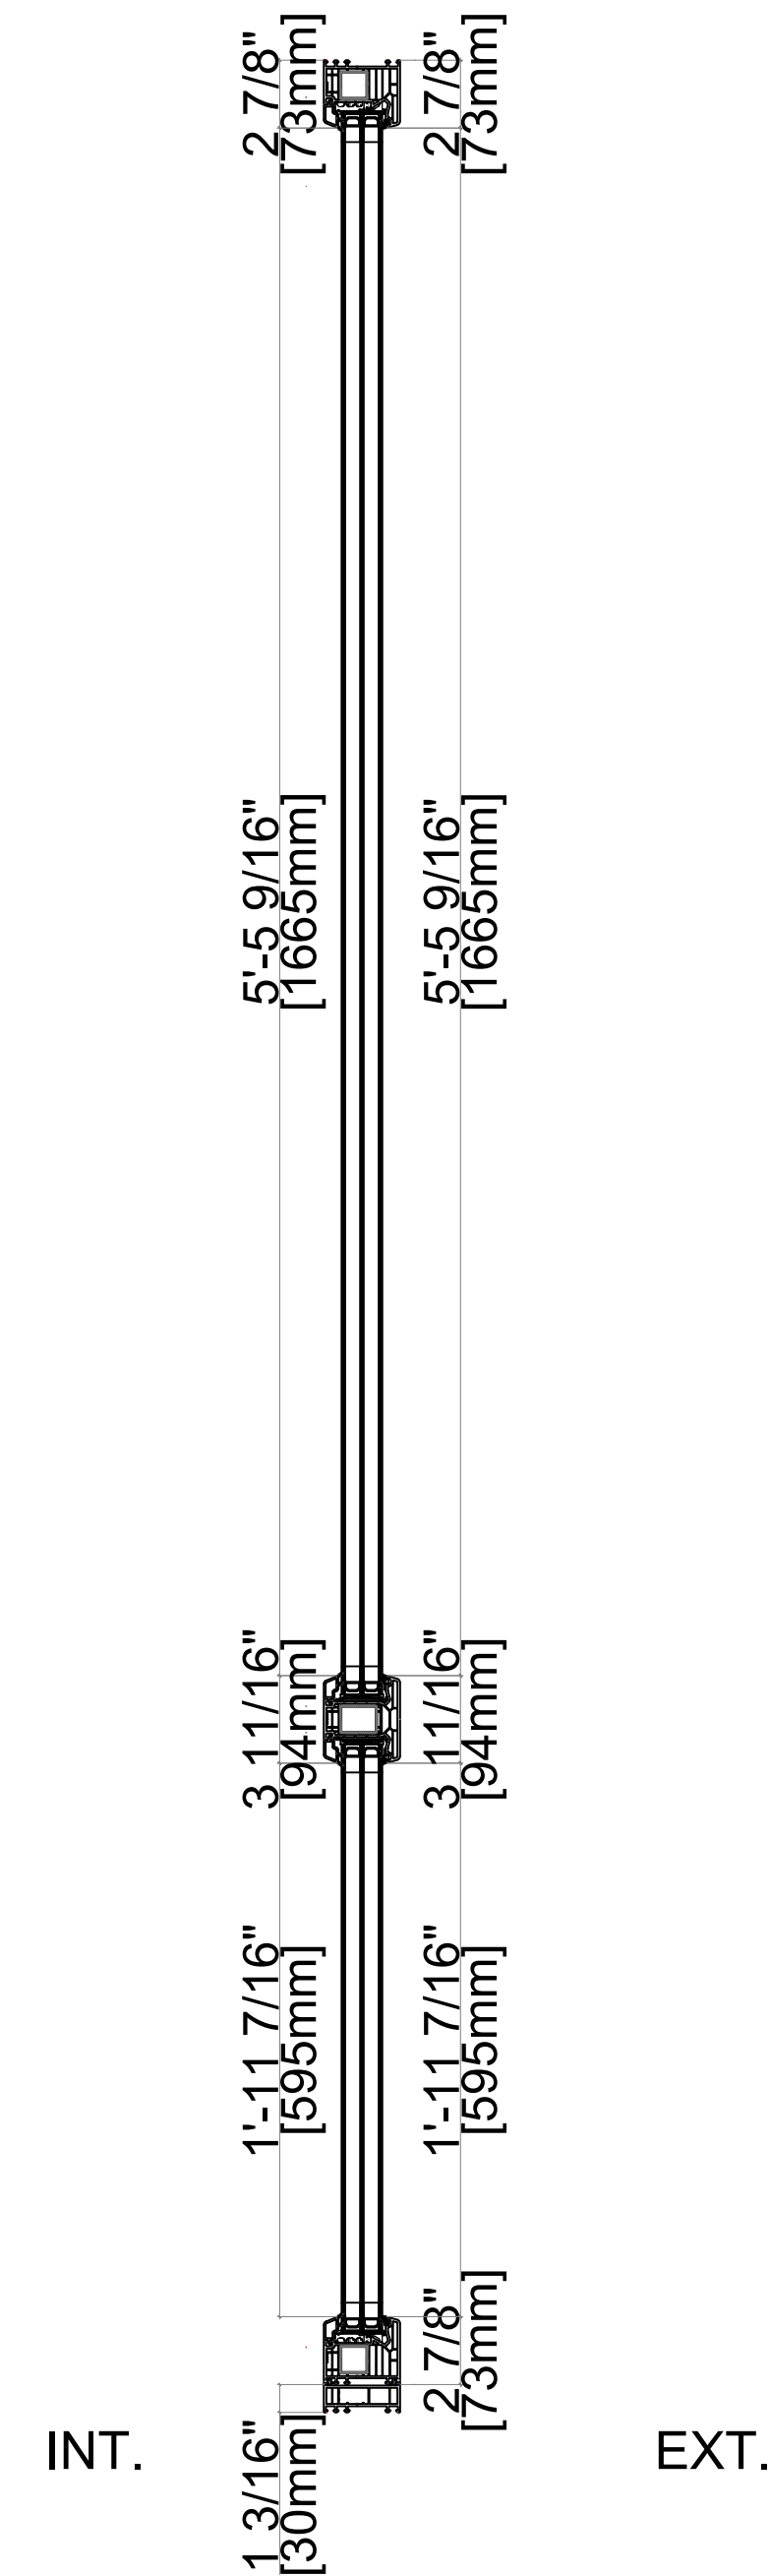

Softline 82mm PVC Product Guide

82mm Profile; Fixed Over Fixed In Frame

FIXED OVER FIXED IN FRAME
FRAME: 101290 FRAME 73mm
MULLION: 102310 MULLION 94mm
SUB SILL: 114041 SUB SILL 30mm

Elevation key: