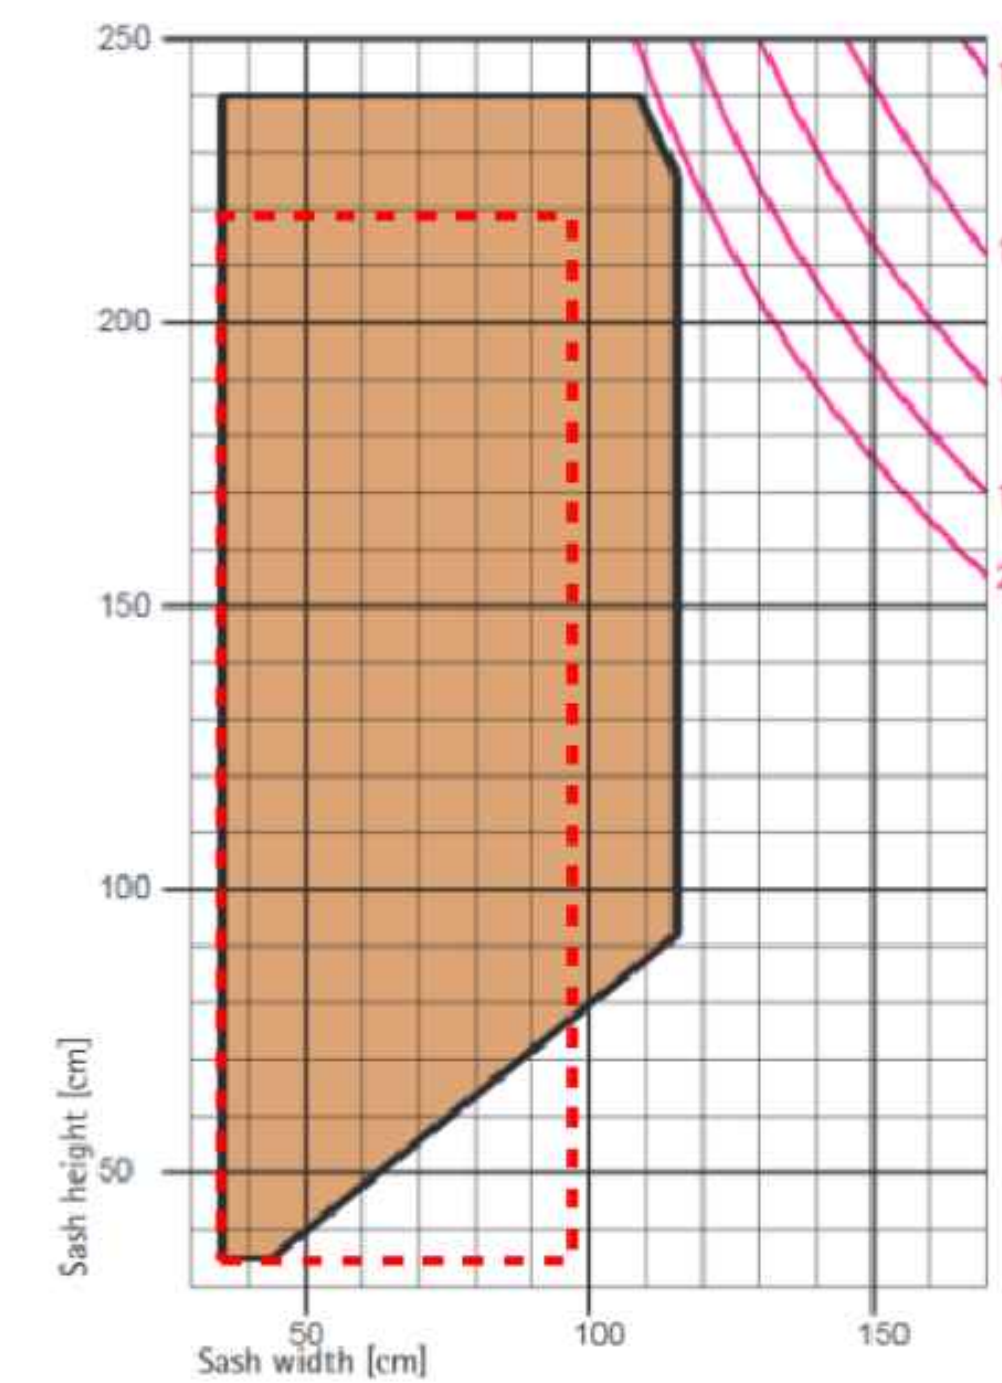

Entry swing door window maximum sizes- PVC entry doors, residential applications ONLY (Chart is in cm, divide by 2.54 to get inches.)

Sizing guide: Sash size

Max sash height: 86" (220cm) frame size 89"
Max sash width: 38" (96cm) frame size 41"

The pink line represents the total glass combined thickness in an IGU. This is NOT the total IGU thickness

-Standard combined thickness is 12mm (4mmX3).

-Anything over 7' (84"/213cm) commonly will be sized up to 18mm thickness (6mmX3)

Amberline size limits

Limits of the maximum sizes: