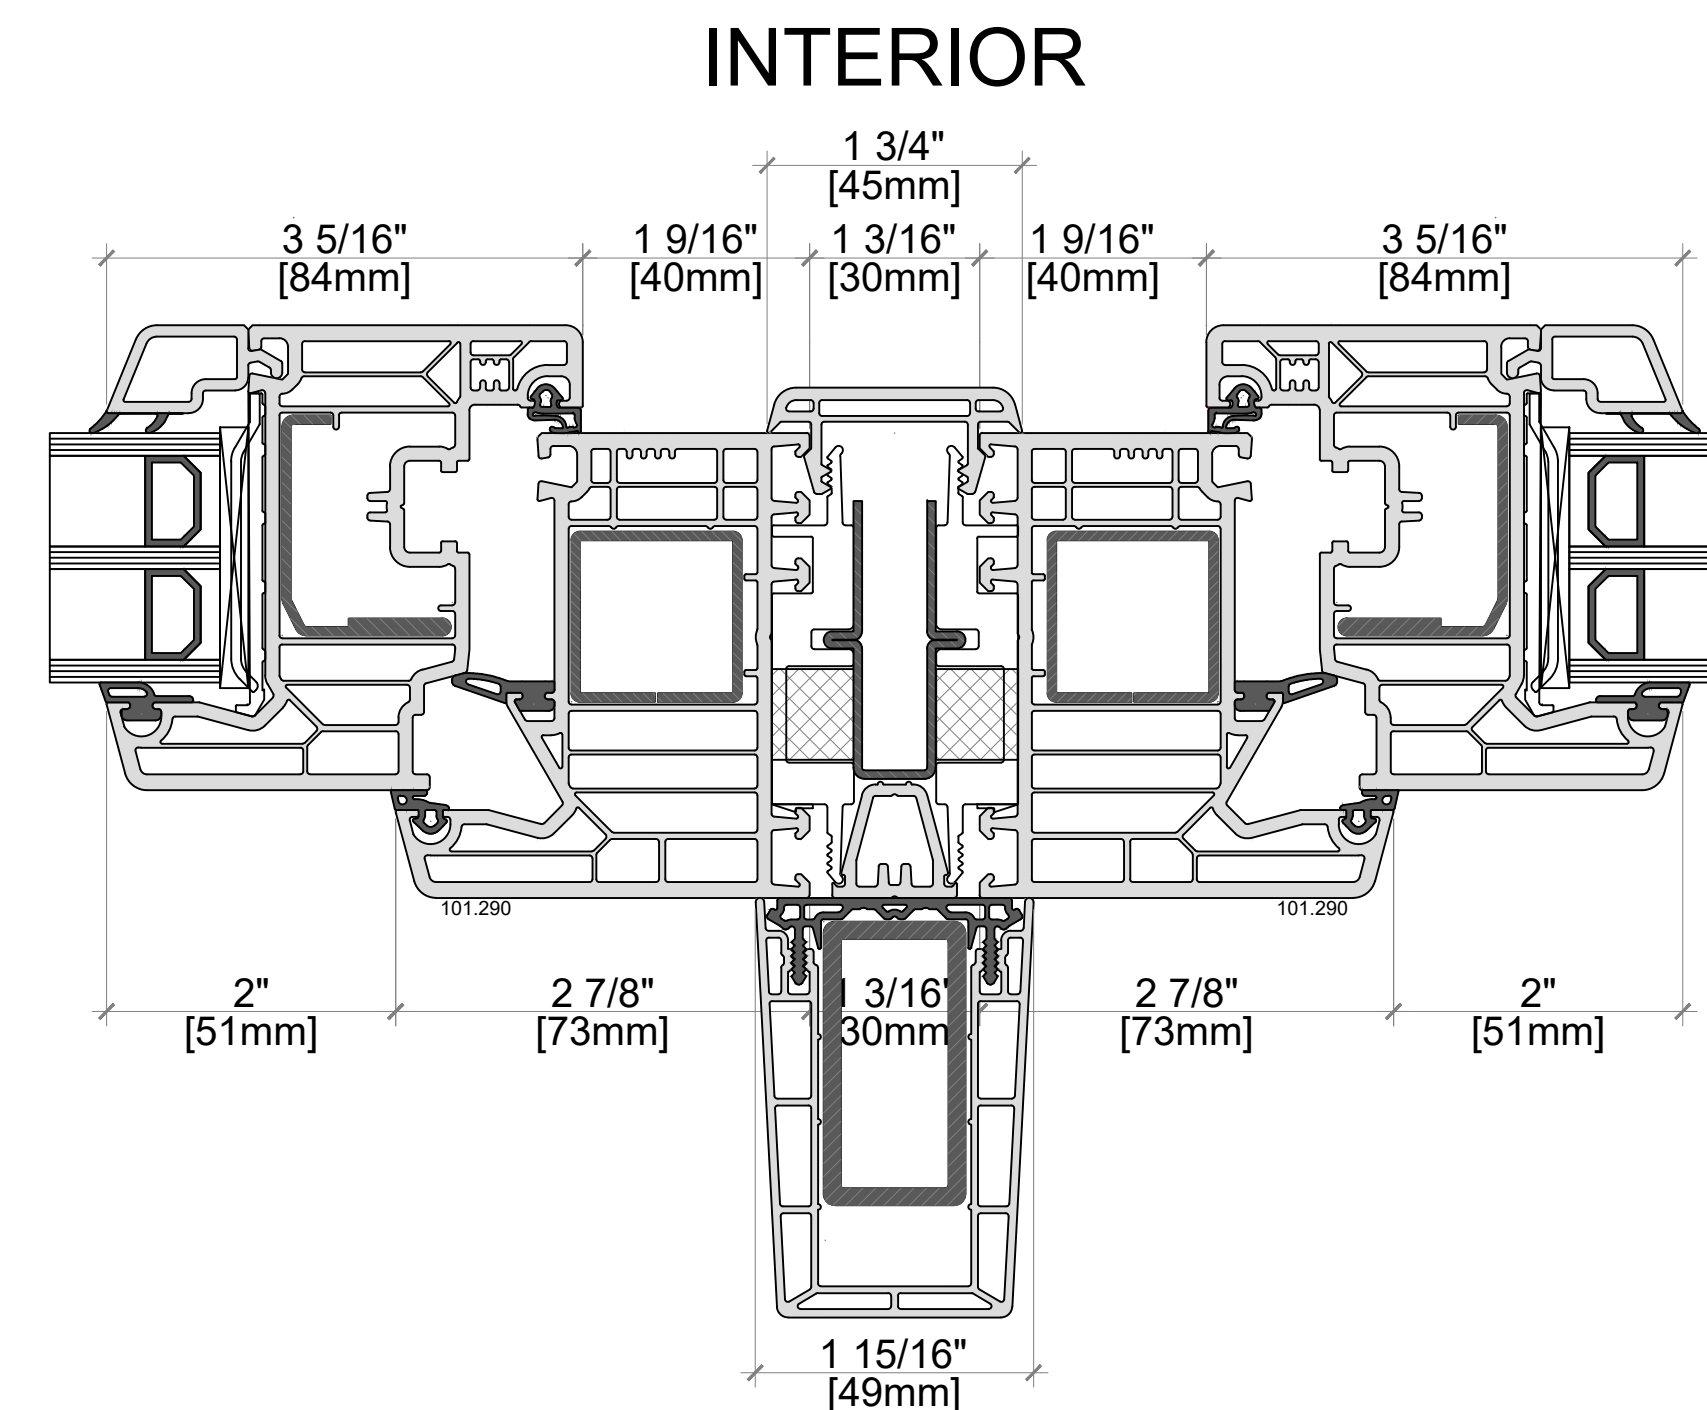

EXTERIOR

B1 COUPLING PROFILE -
 INTERIOR PROFILE: 116211
 EXTERIOR PROFILE: 116210

Elevation key:

EXTERIOR

A3.1 COUPLING PROFILE -
 INTERIOR PROFILE: 116210
 EXTERIOR PROFILE: 116213

EXTERIOR

A4.1 COUPLING PROFILE -
 INTERIOR PROFILE: 116210
 EXTERIOR PROFILE: 116213