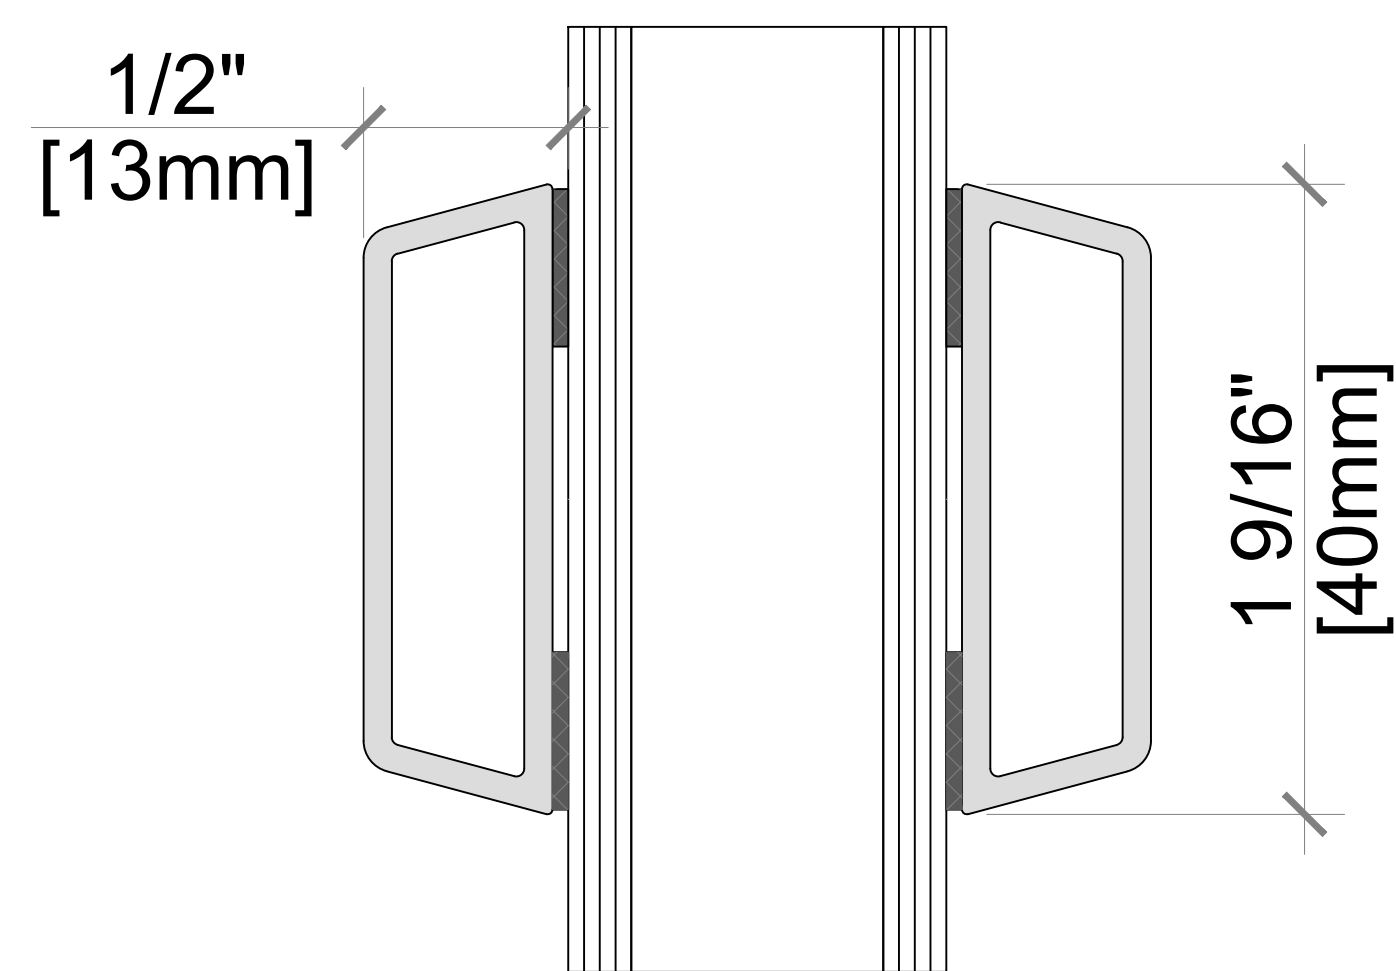

ADHESIVE MUNTIN BAR -
109588 MULLION 40mm -
DOUBLE GLAZED