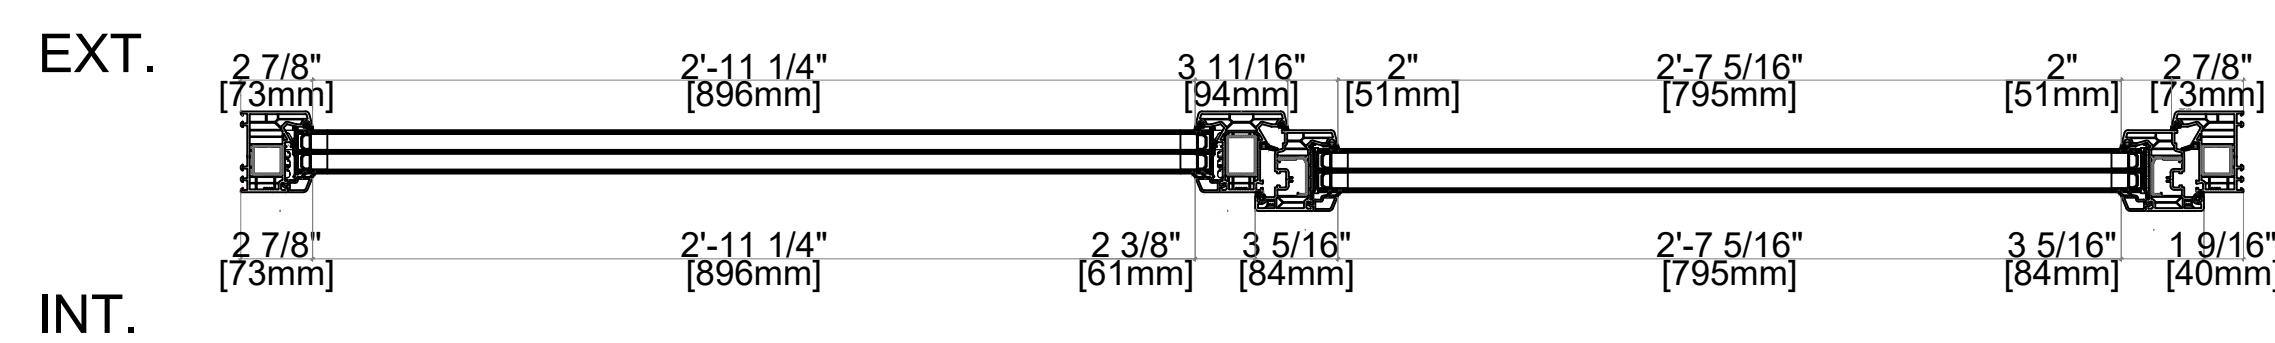

INSIDE ELEVATION