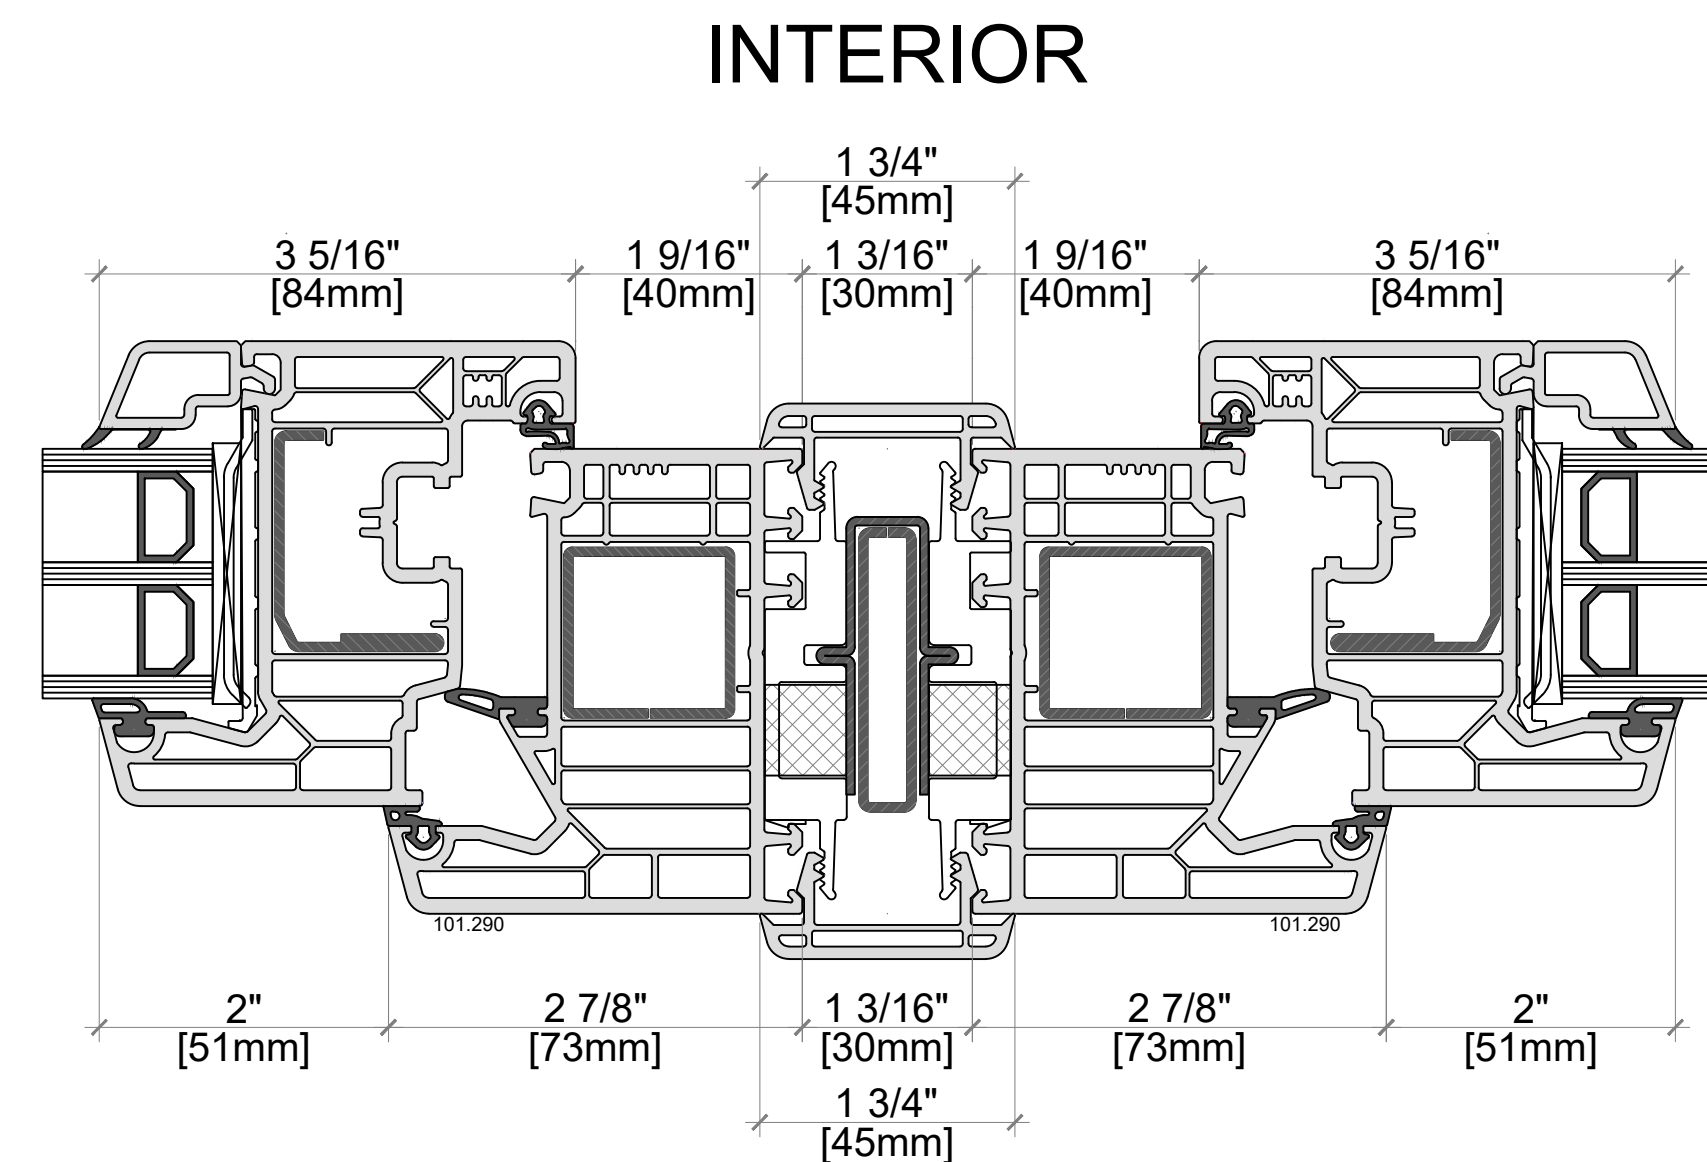

Softline 82mm PVC Product Guide

Coupling Profiles

A M B E R L I N E

HIGH PERFORMANCE WINDOWS AND DOORS

EXTERIOR

A1 COUPLING PROFILE -
 INTERIOR PROFILE: 116210
 EXTERIOR PROFILE: 116210

EXTERIOR

A1.2 COUPLING PROFILE -
 INTERIOR PROFILE: 116210
 EXTERIOR PROFILE: 116210

EXTERIOR

B1 COUPLING PROFILE -
 INTERIOR PROFILE: 116211
 EXTERIOR PROFILE: 116210

Elevation key:

EXTERIOR

A3.1 COUPLING PROFILE -
 INTERIOR PROFILE: 116210
 EXTERIOR PROFILE: 116213

EXTERIOR

A4.1 COUPLING PROFILE -
 INTERIOR PROFILE: 116210
 EXTERIOR PROFILE: 116213