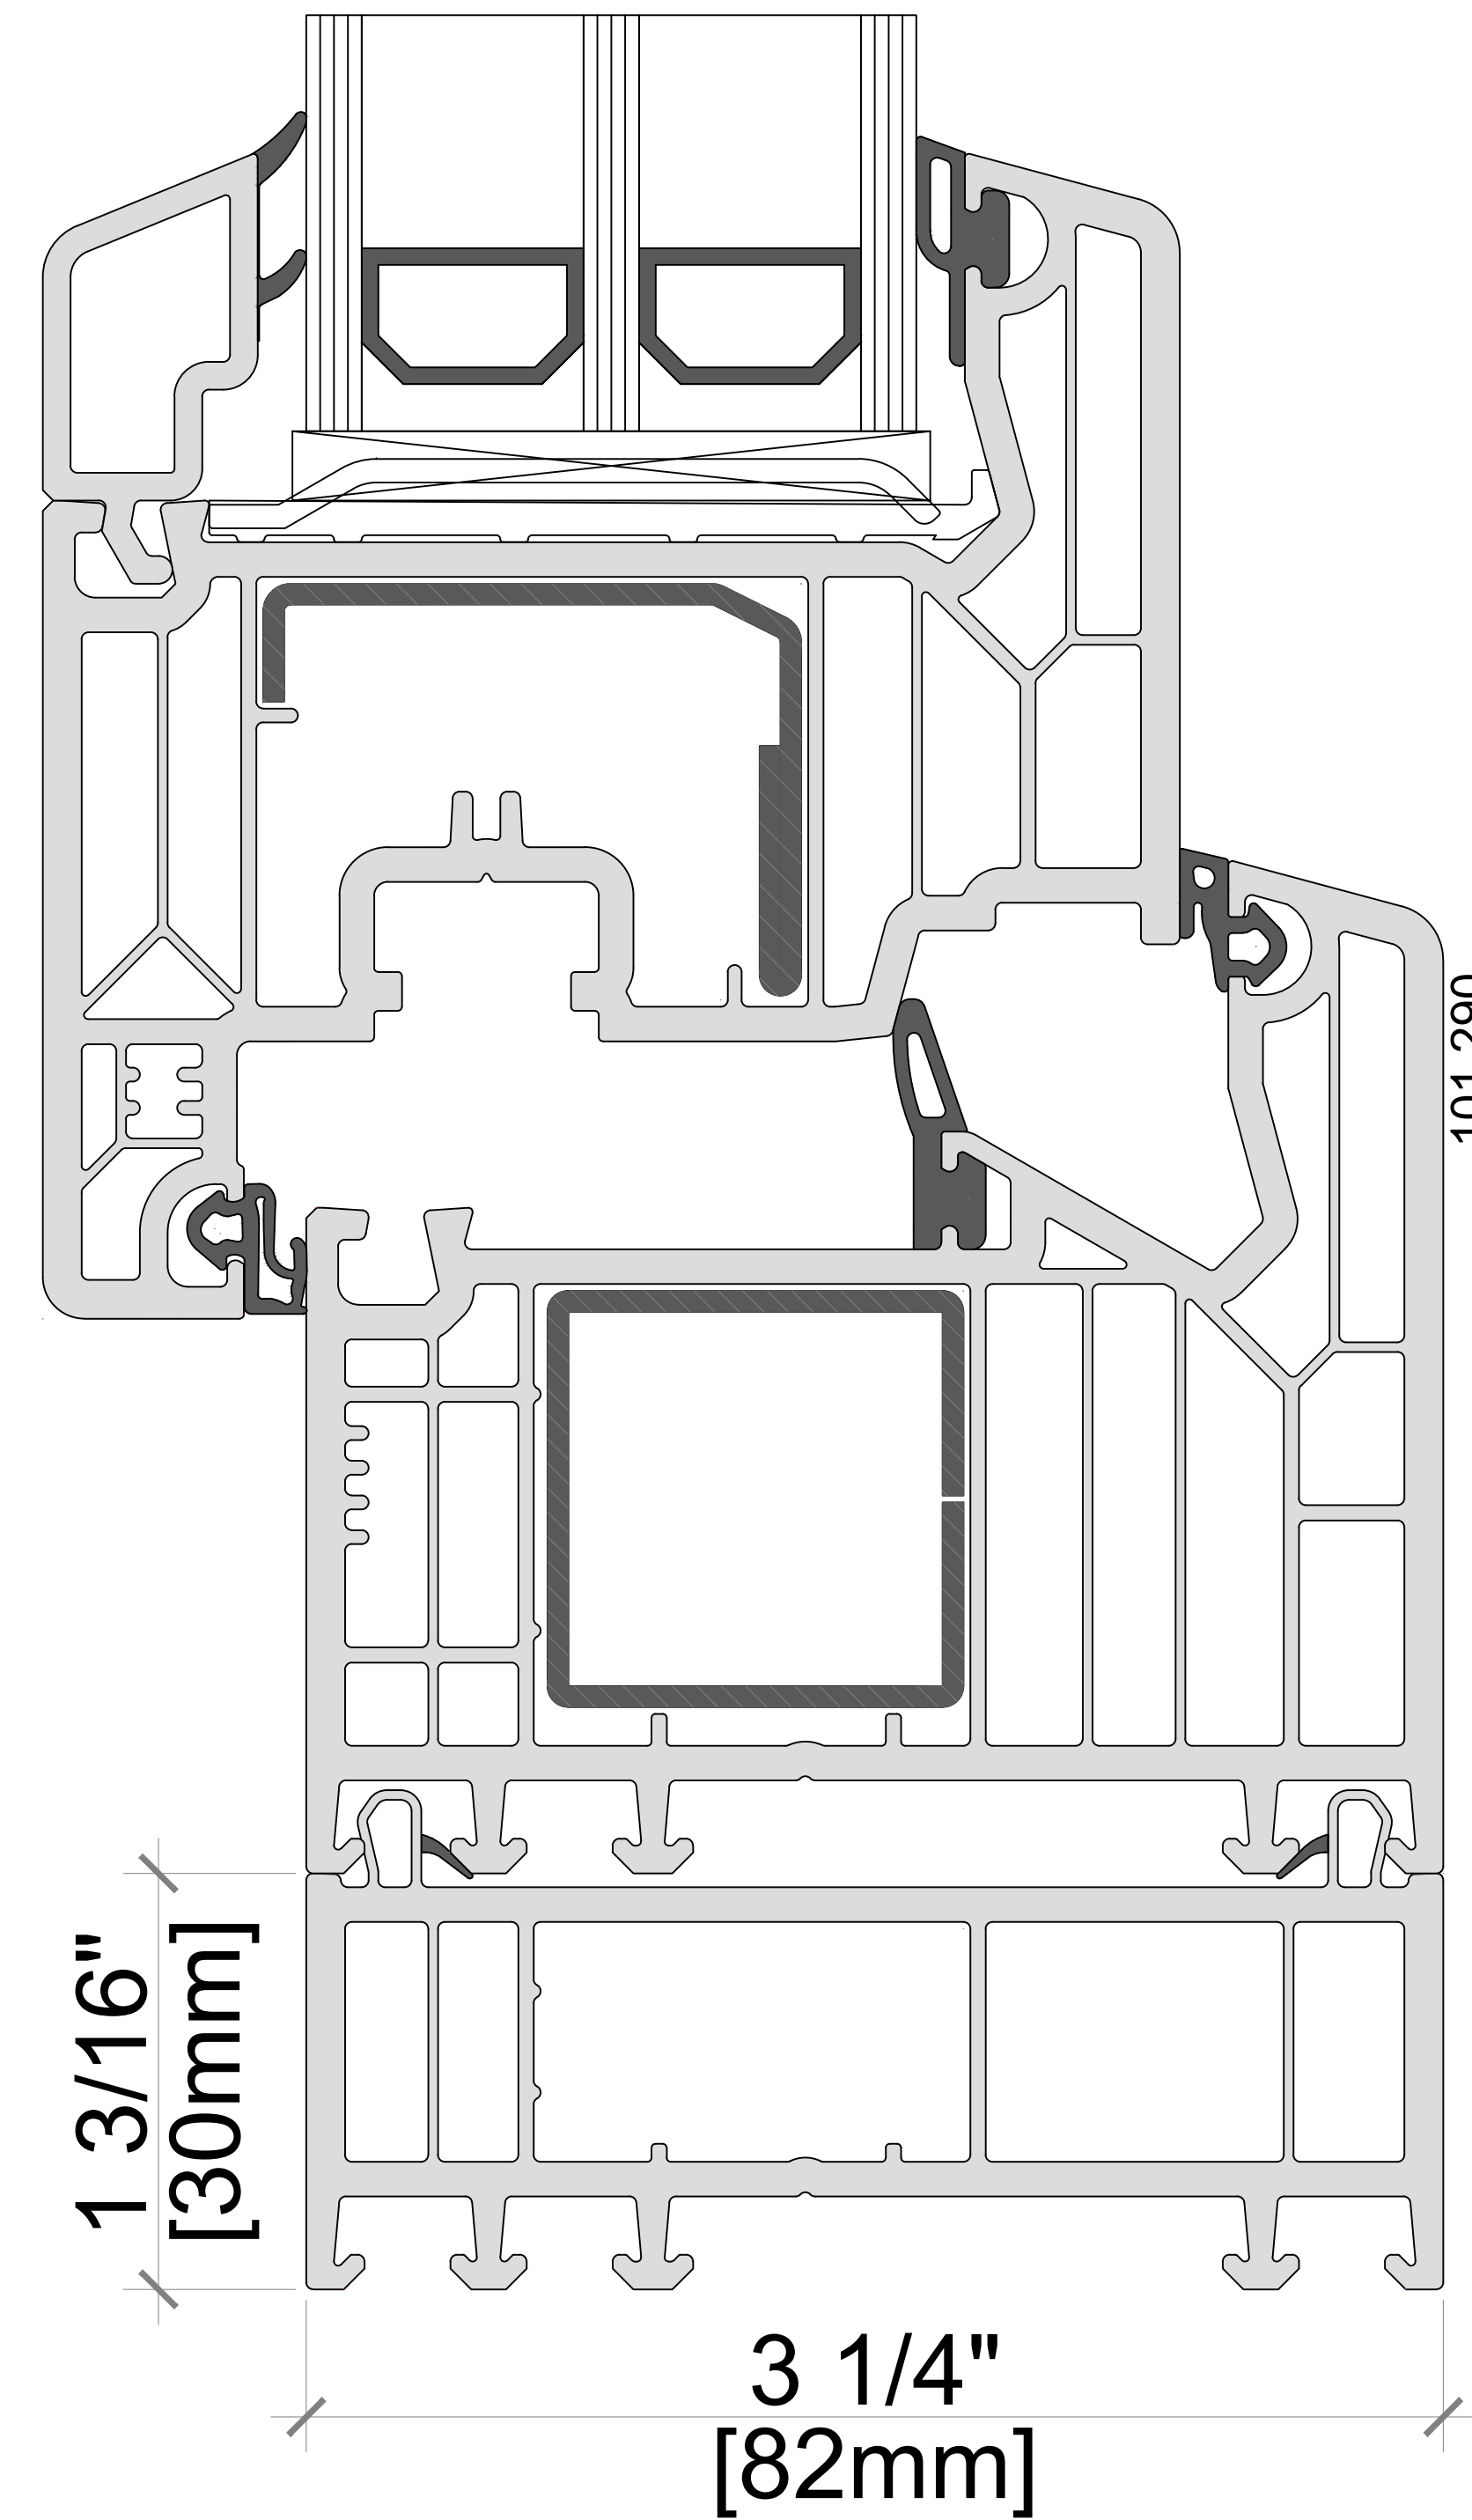

30mm FLUSH SUB SILL - STANDARD
114041 SUB SILL 30mm

Note:

No Sub Sill is an Option Only Under Certain Conditions Where it is Not Required.