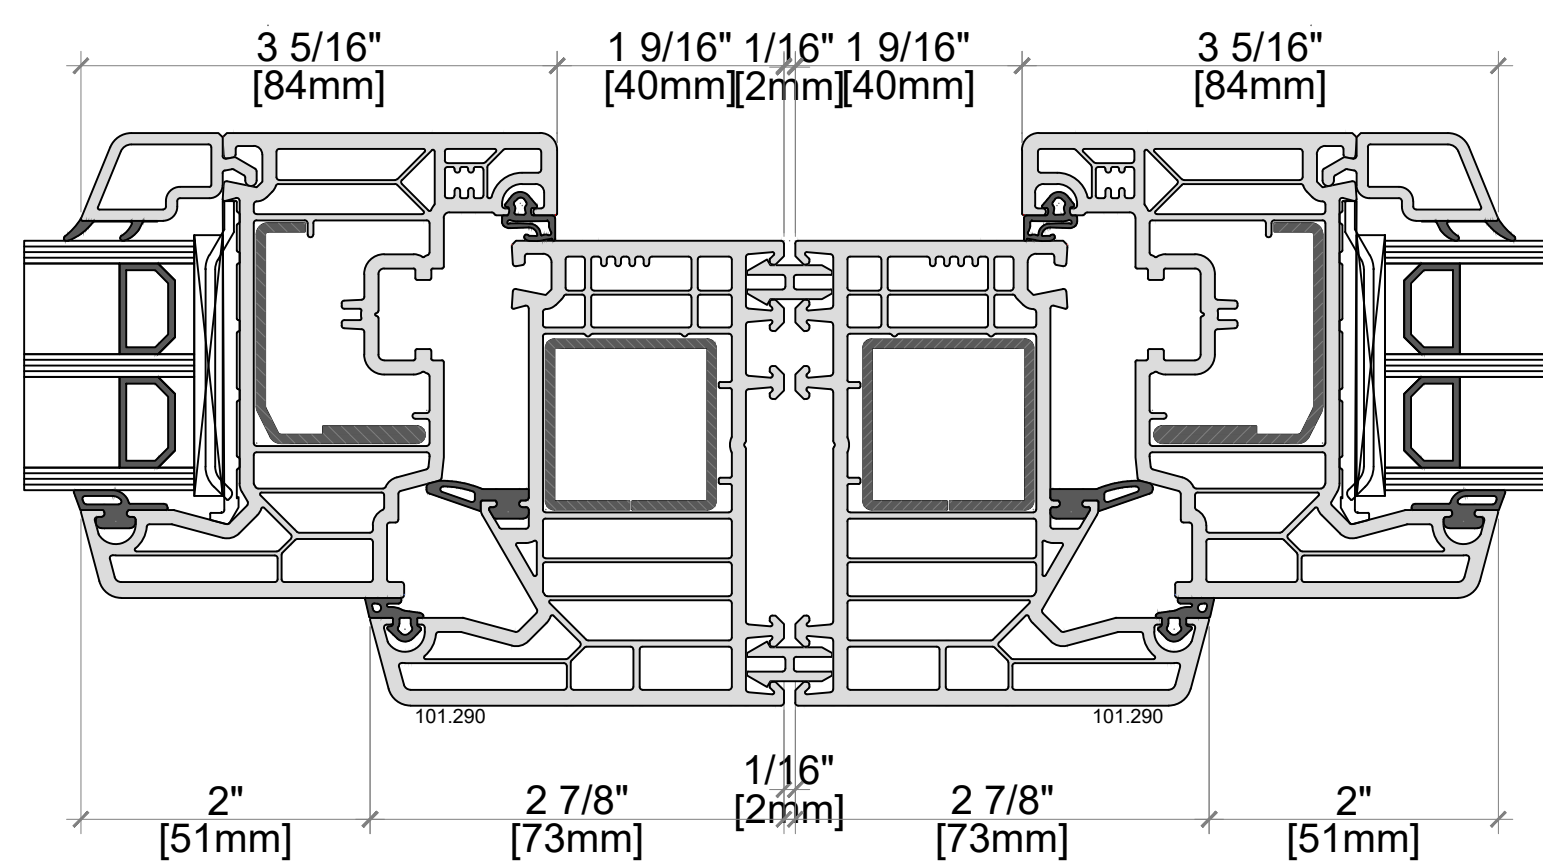

INTERIOR

EXTERIOR

COUPLING PROFILE -
116219 COUPLING PROFILE

INTERIOR

EXTERIOR

COUPLING PROFILE -
116231 COUPLING PROFILE

Elevation key:

INTERIOR