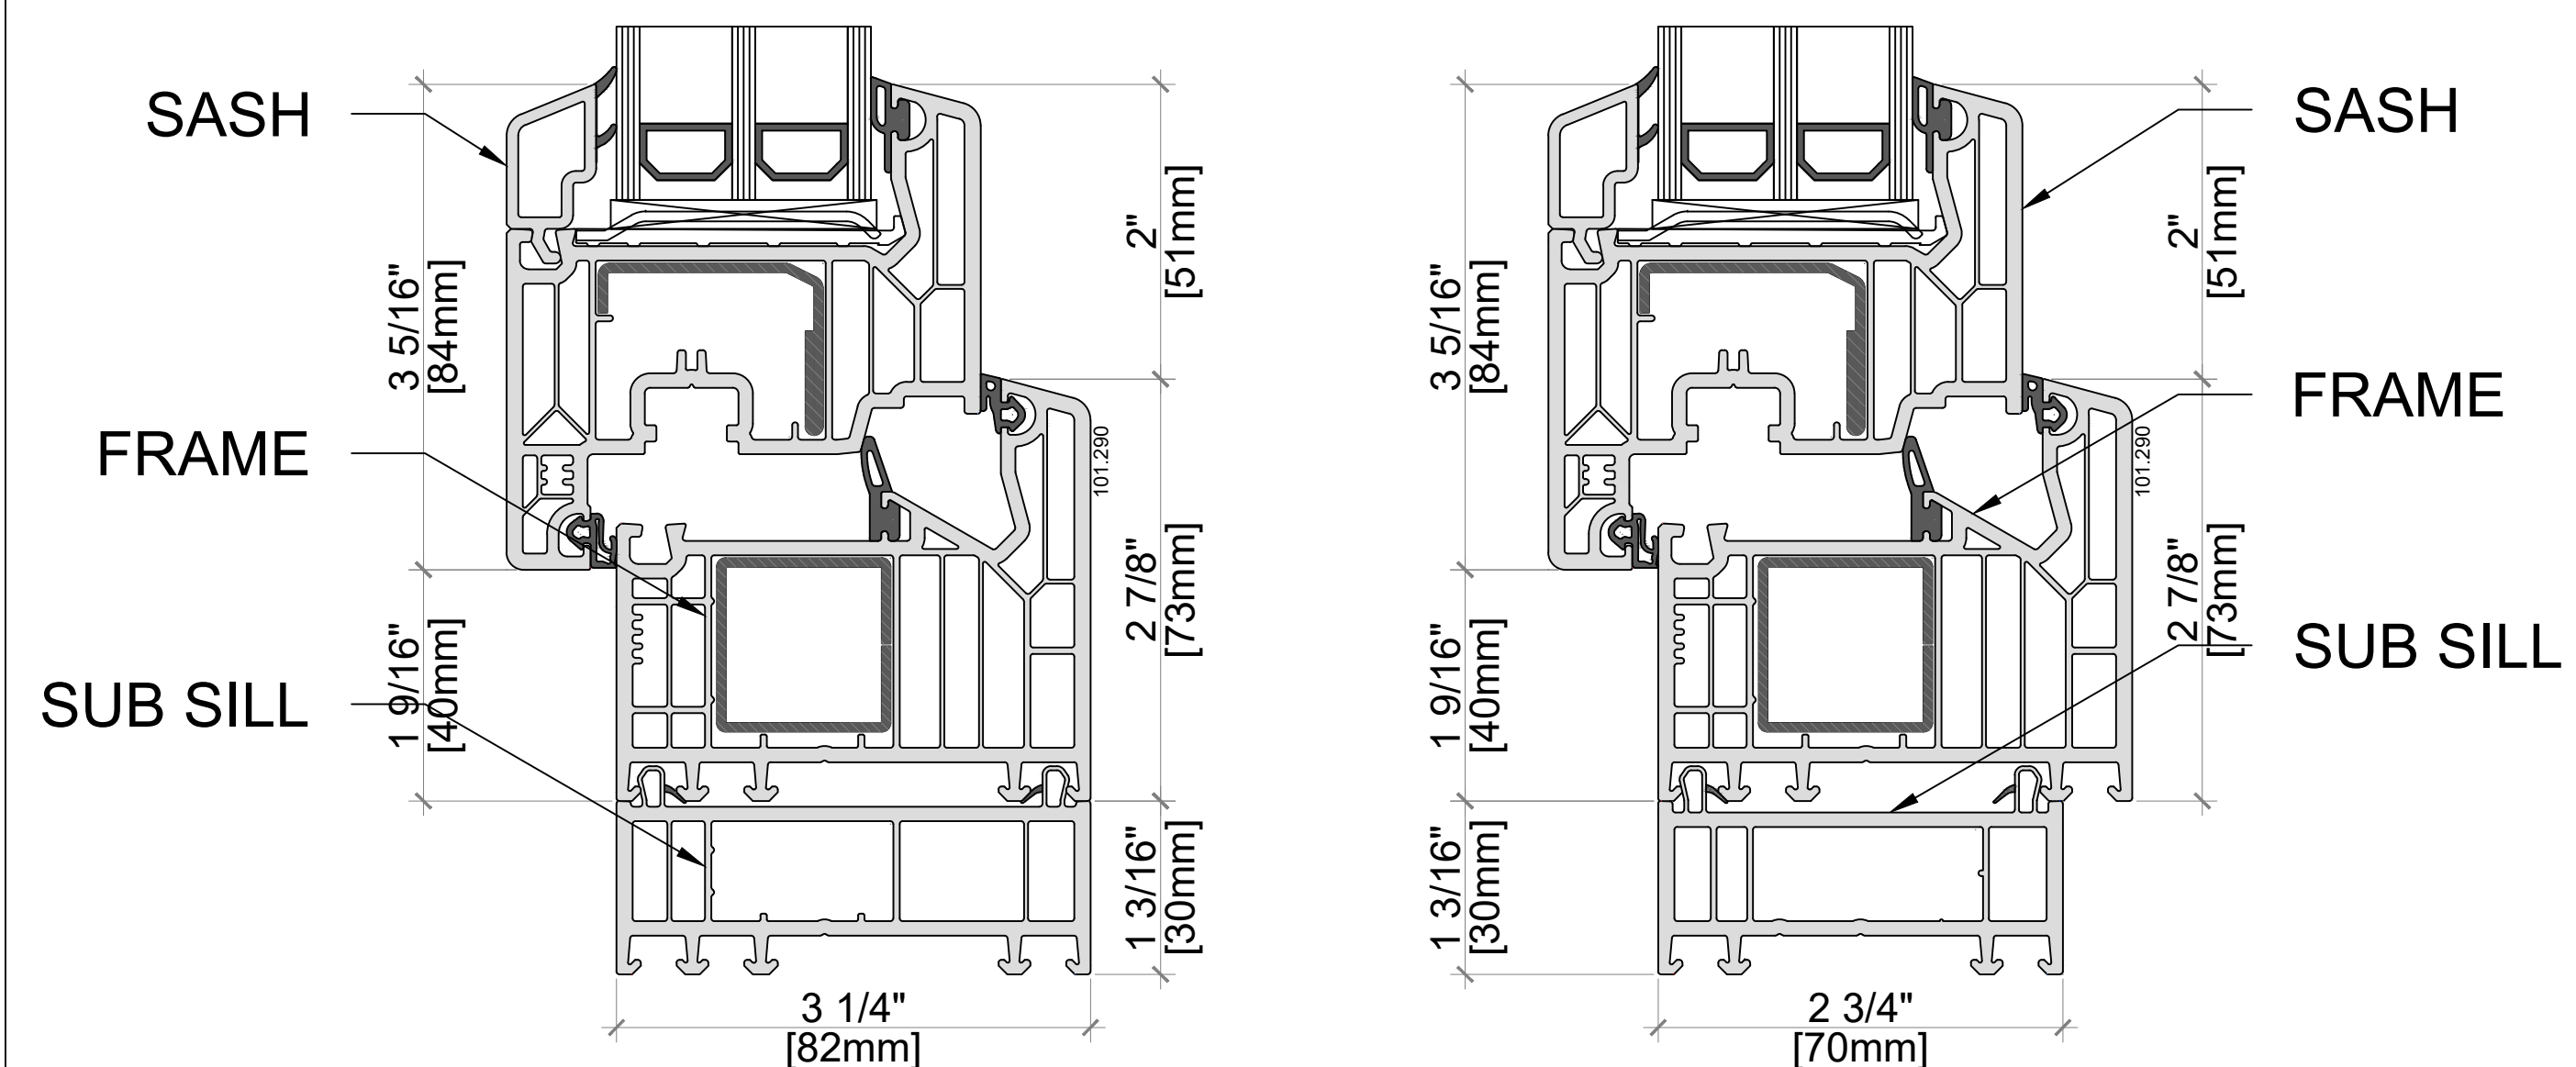

Note:
Sub Sill is Only for the Bottom of the Window
and Not the Head or Jamb of the Window.

FLUSH SUB SILL

SET BACK SUB SILL

82mm PROFILE:
THE SASH AND FRAME CONNECTED TO
MAKE THE WINDOW PROFILE

Note: Sub Sill is Only for the
Bottom of the Window and
Not the Head or Jamb of the
Window