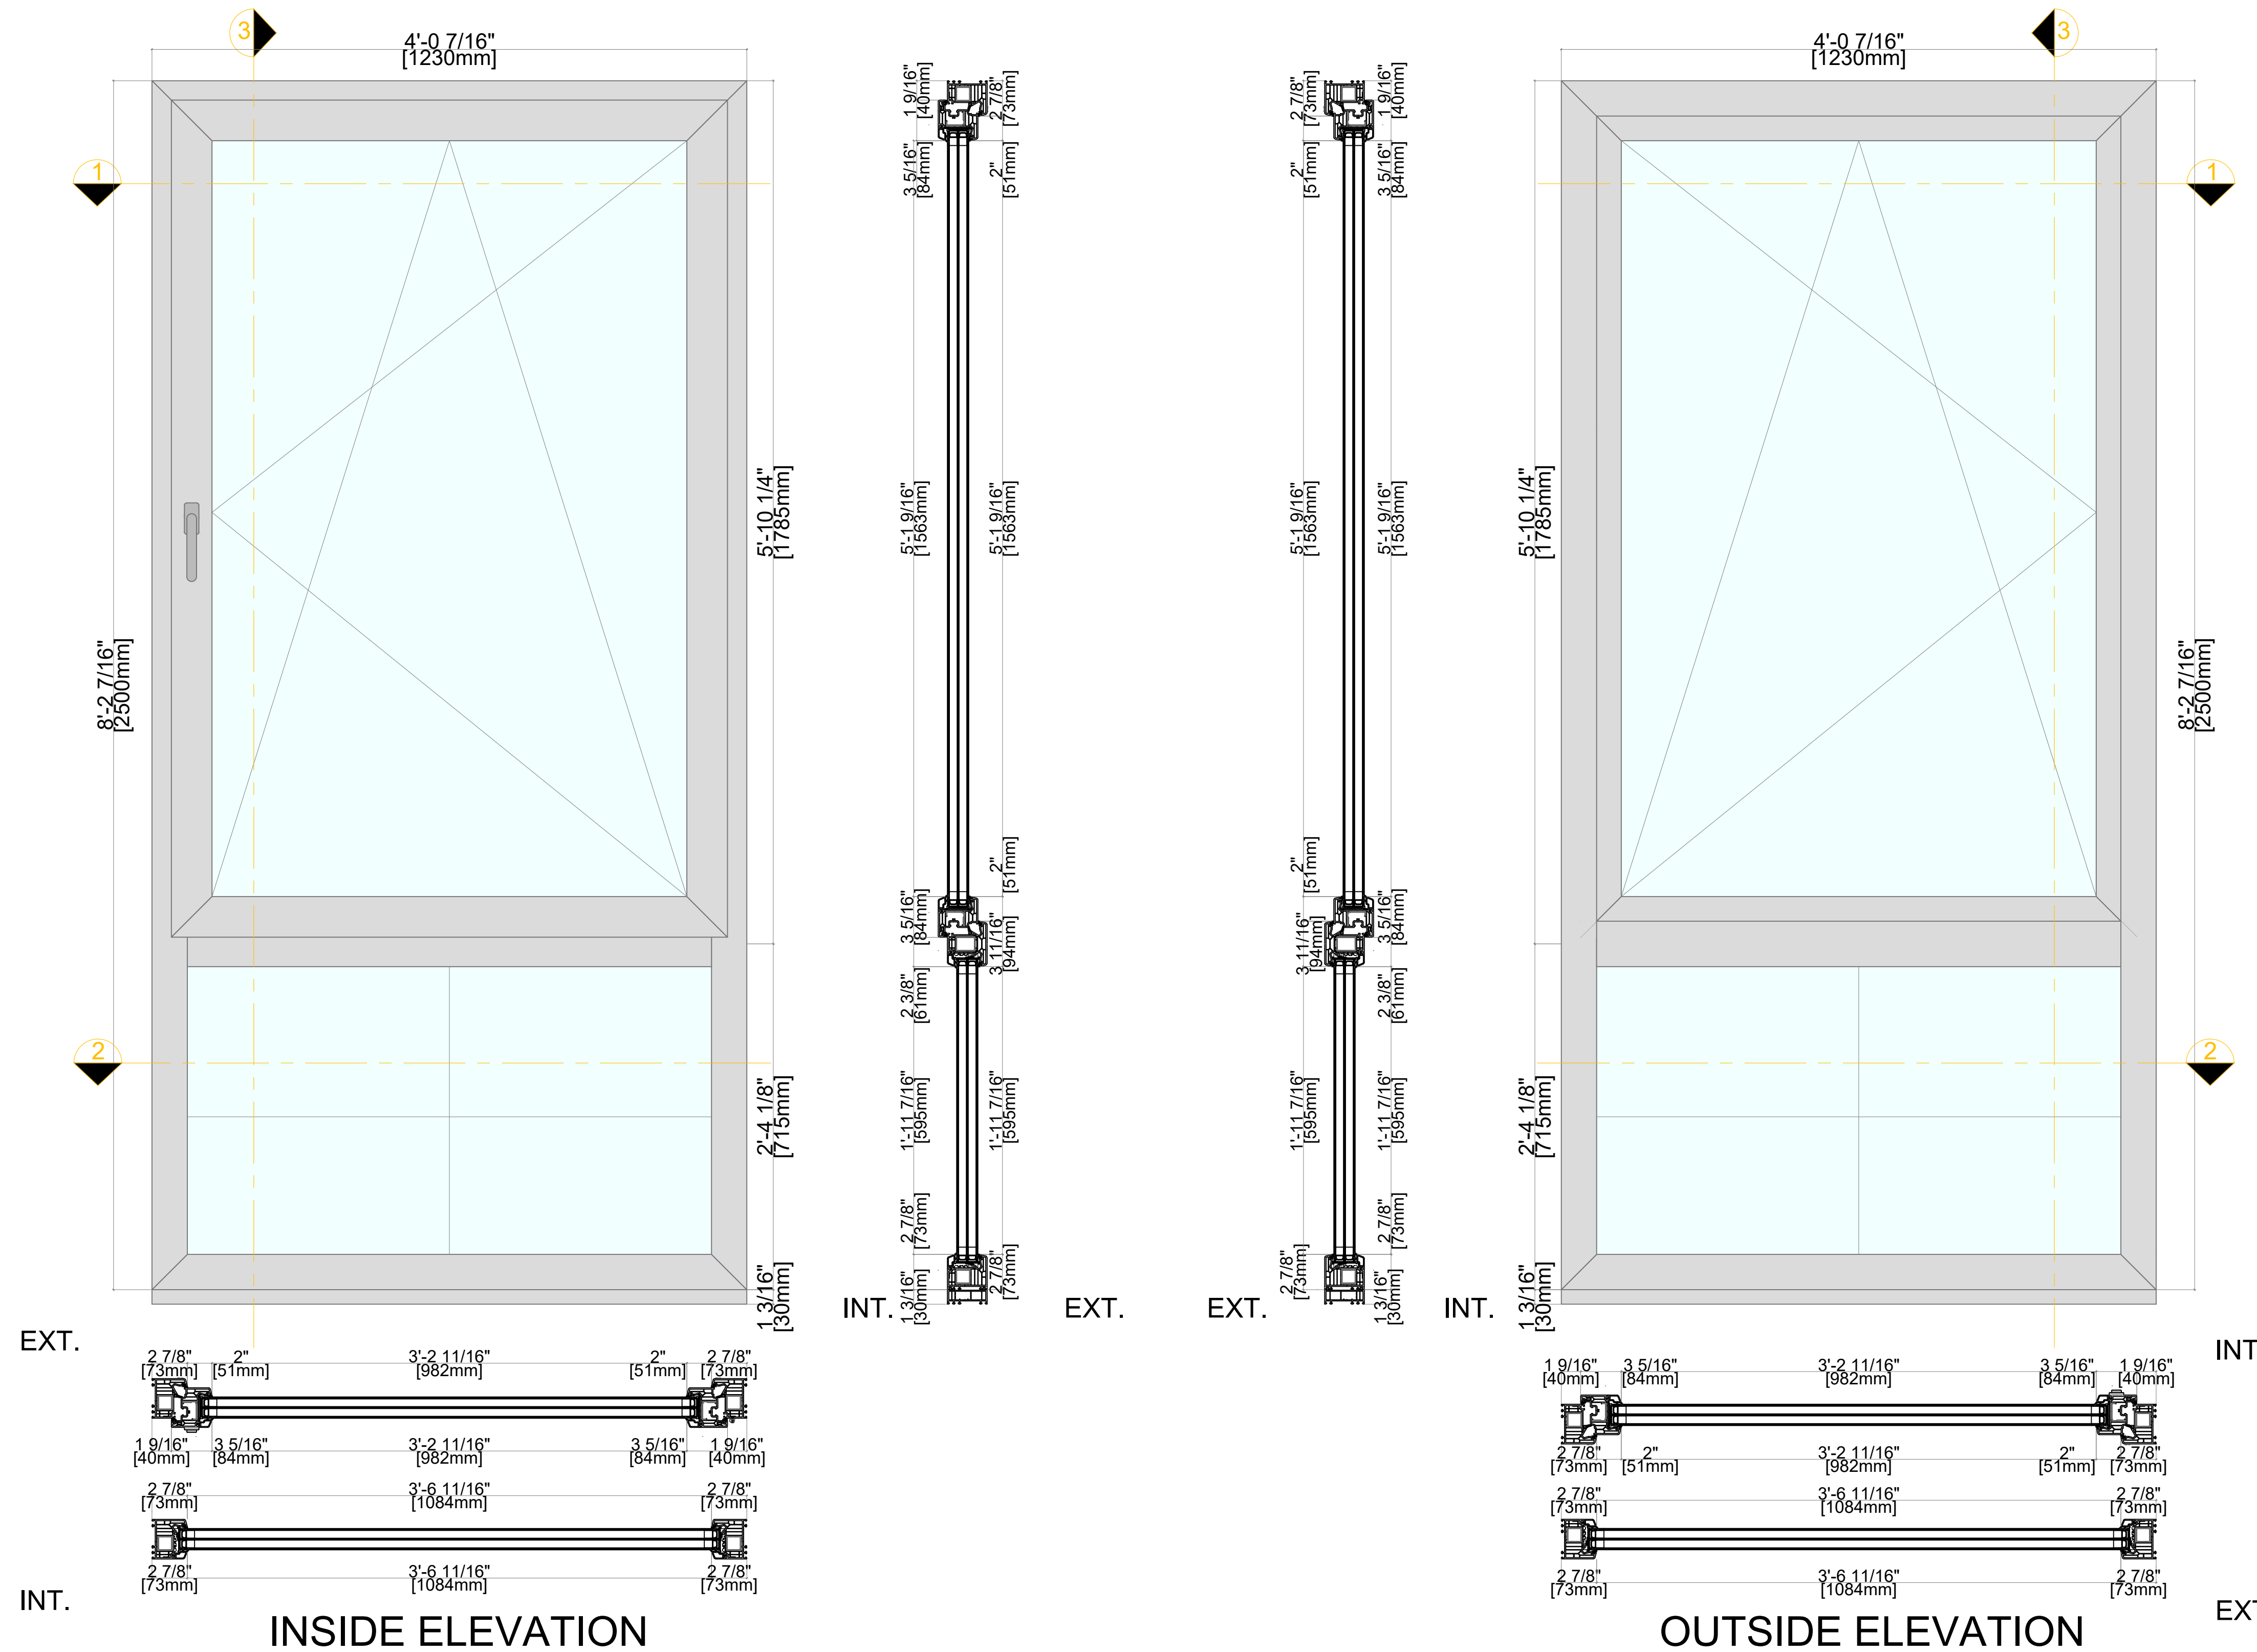

Softline 82mm PVC Product Guide

82mm Profile; Inswing Tilt & Turn Operable Sash Over Fixed In Frame

A M B E R L I N E

HIGH PERFORMANCE WINDOWS AND DOORS

INSWING TILT & TURN OPERABLE SASH OVER FIXED IN FRAME

FRAME: 101290 FRAME 73mm

SASH: 103341 SASH 84mm

MULLION: 102310 MULLION 94mm

SUB SILL: 114041 SUB SILL 30mm

Note: Available in Double & Triple Glazed

Note: 30mm Sub Sill is Standard but Not Required