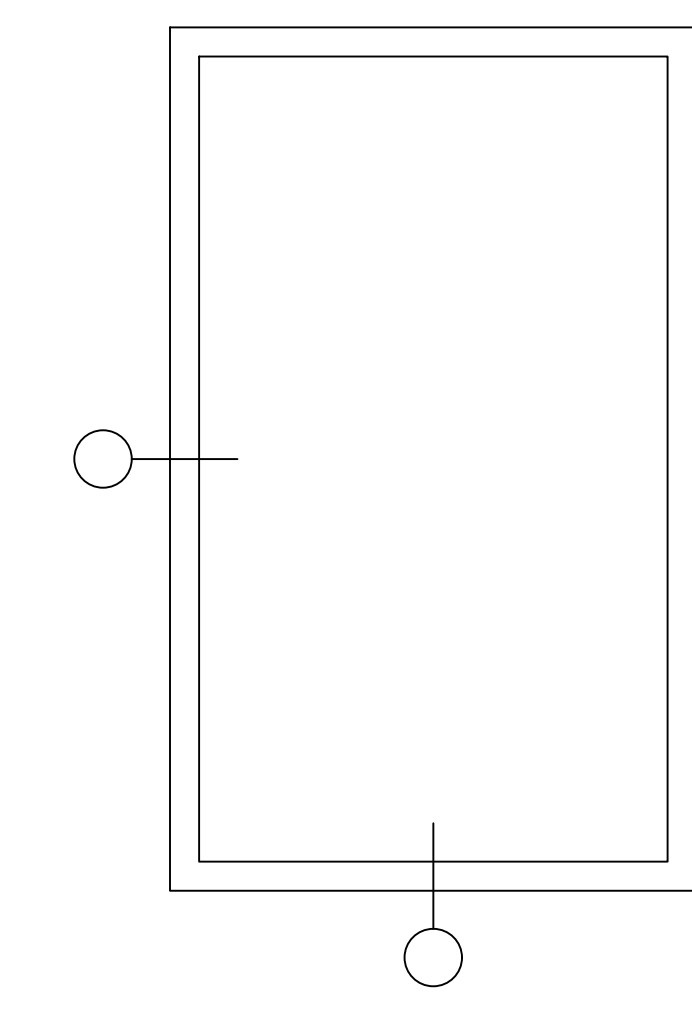

Elevation key: