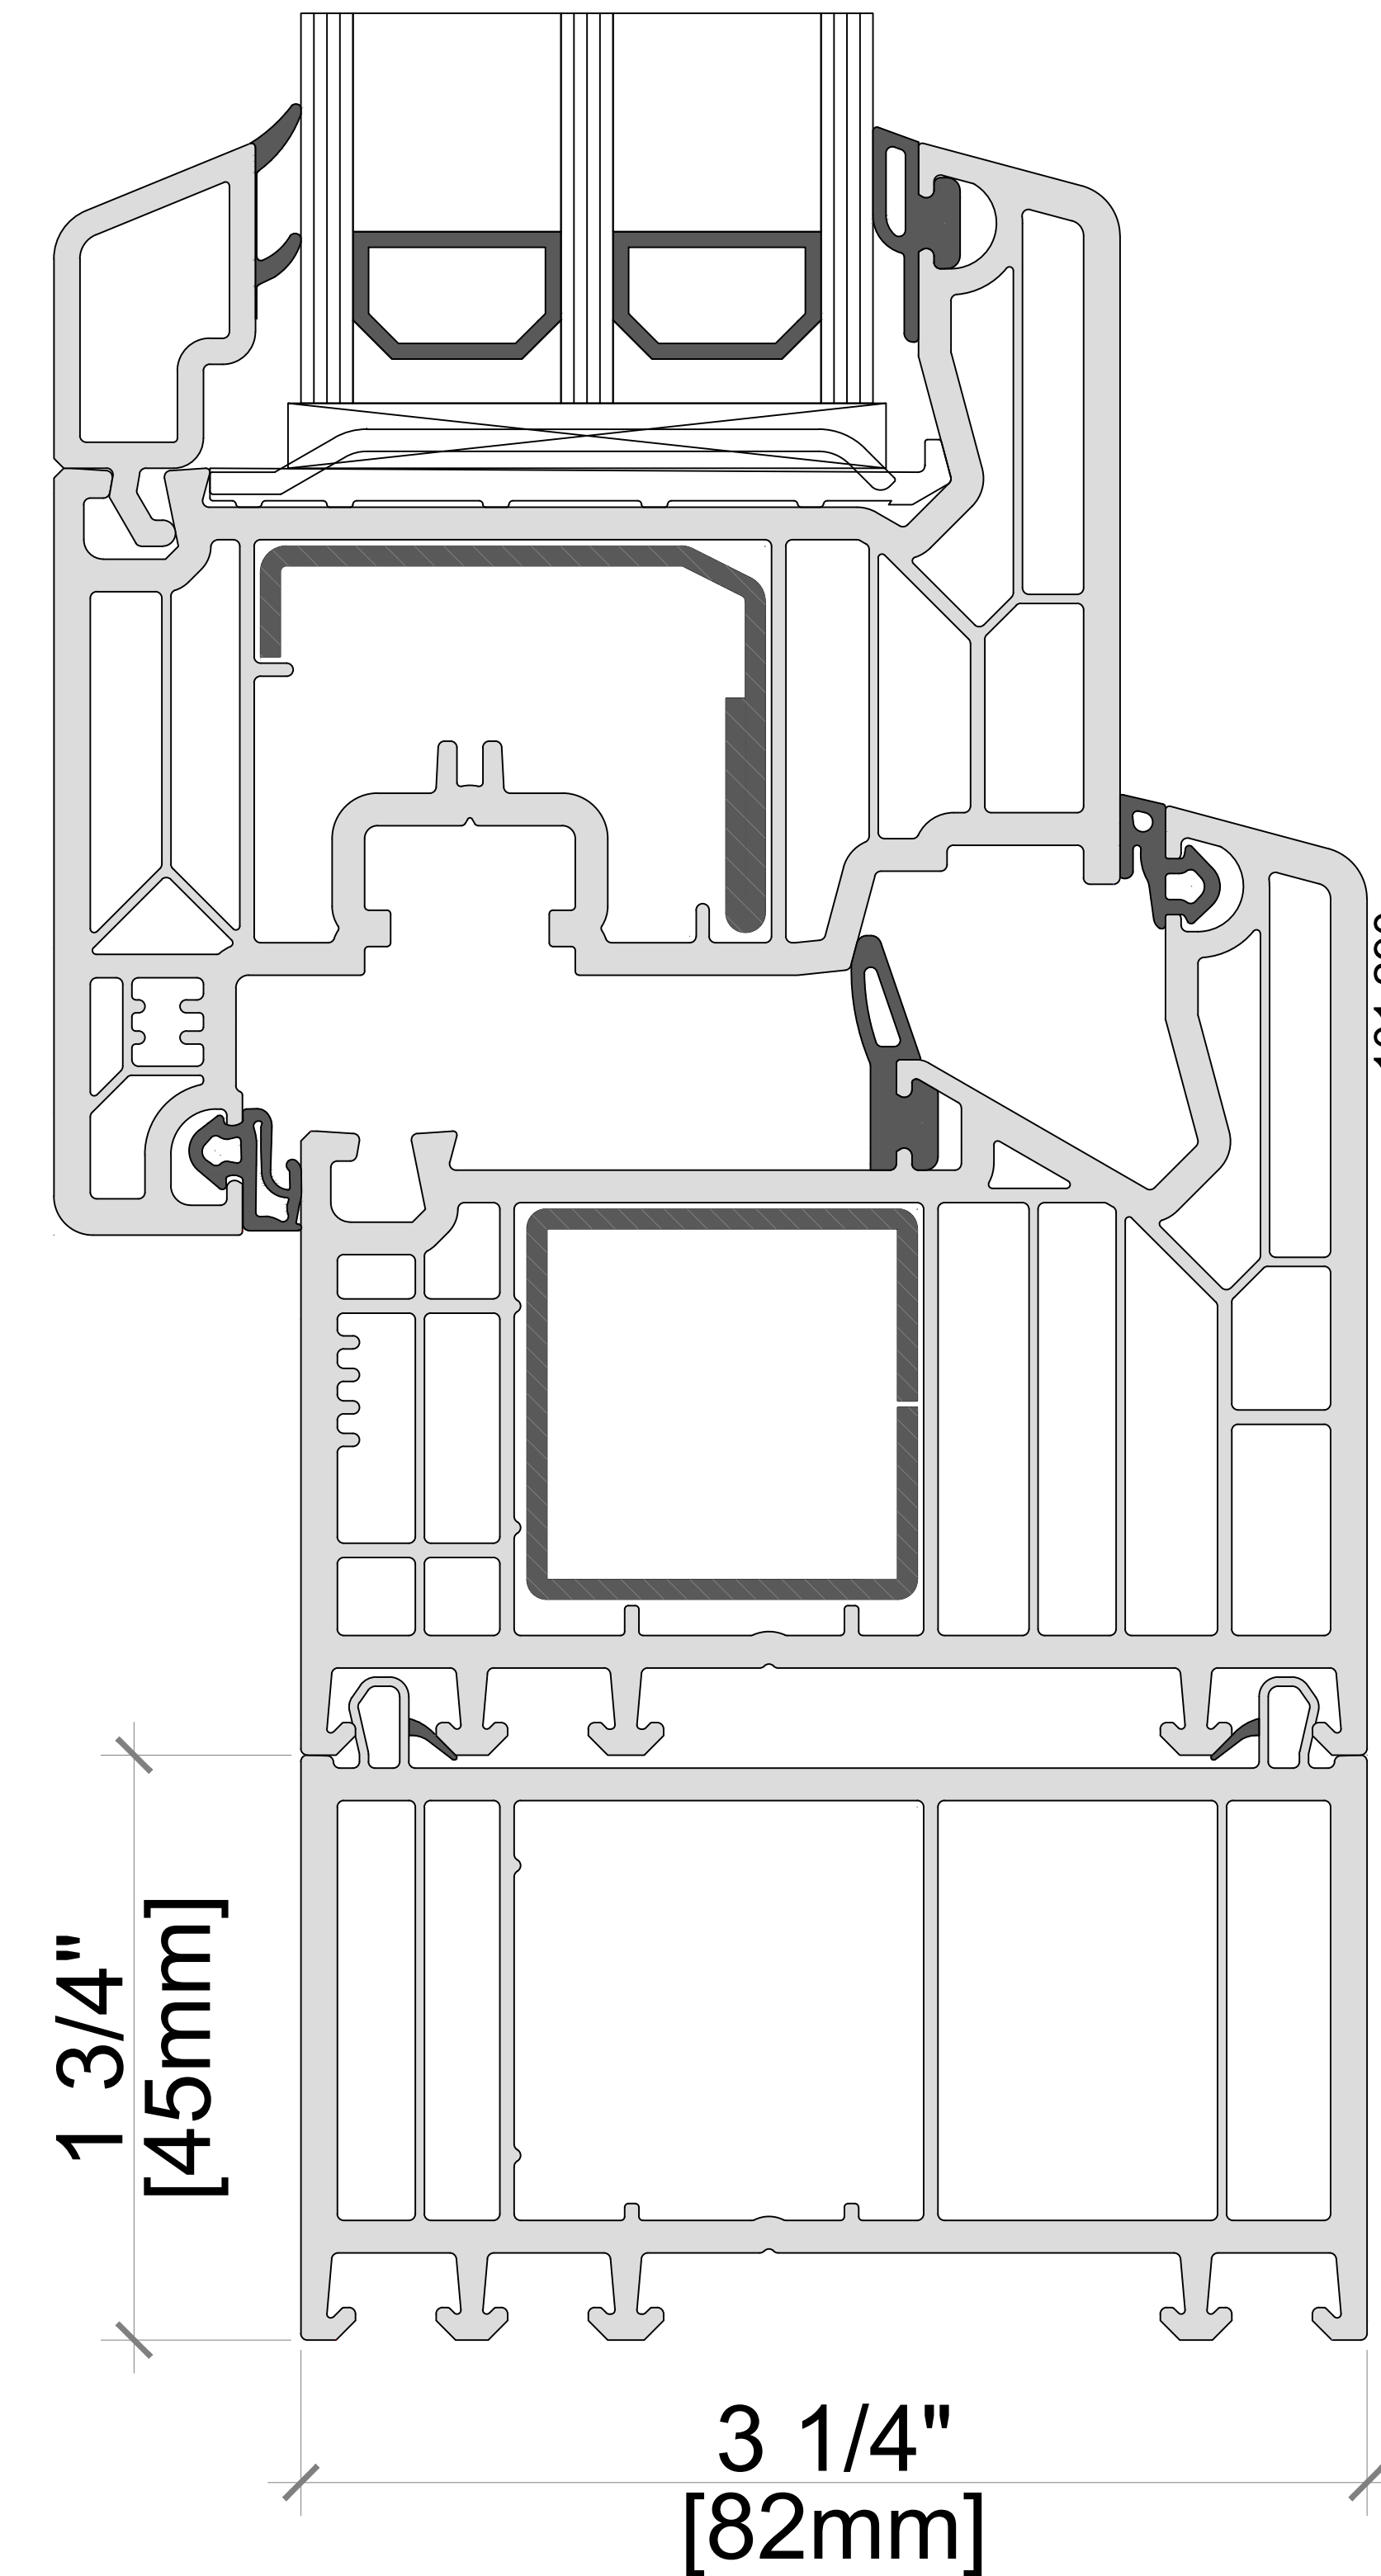

45mm FLUSH SUB SILL:
114042 SUB SILL 45mm

Note:

No Sub Sill is an Option Only Under Certain Conditions Where it is Not Required.

Elevation key: