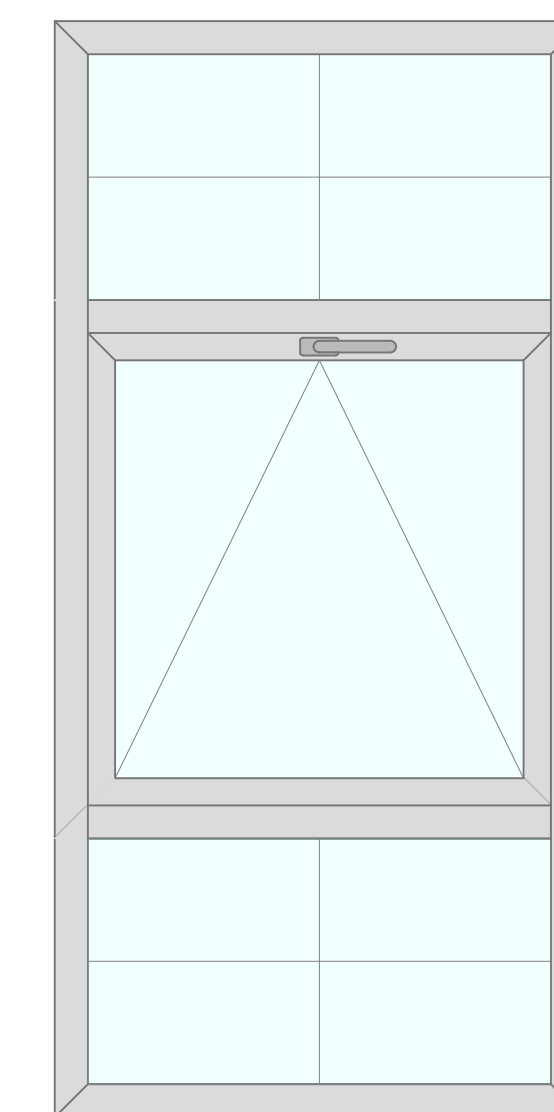

TILT & TURN WINDOW
WITH SPANDREL

TILT & TURN WINDOW
WITH FIXED FANLIGHT

TILT & TURN WINDOW
WITH TILTING FANLIGHT

FIXED AND OPERABLE
TILT ONLY WINDOW

FIXED AND OPERABLE
TILT & TURN WINDOW

FIXED OPERABLE TILT &
TURN, AND FIXED
WINDOW

Note: Available in Double & Triple Glazed

Softline 82mm PVC Product Guide

Window Profile Anatomy

A M B E R L I N E

HIGH PERFORMANCE WINDOWS AND DOORS

FRAME:
ACTS AS STATIONARY FRAMEWORK AND
HOLDS THE WINDOW INTO THE WALL OF
THE BUILDING