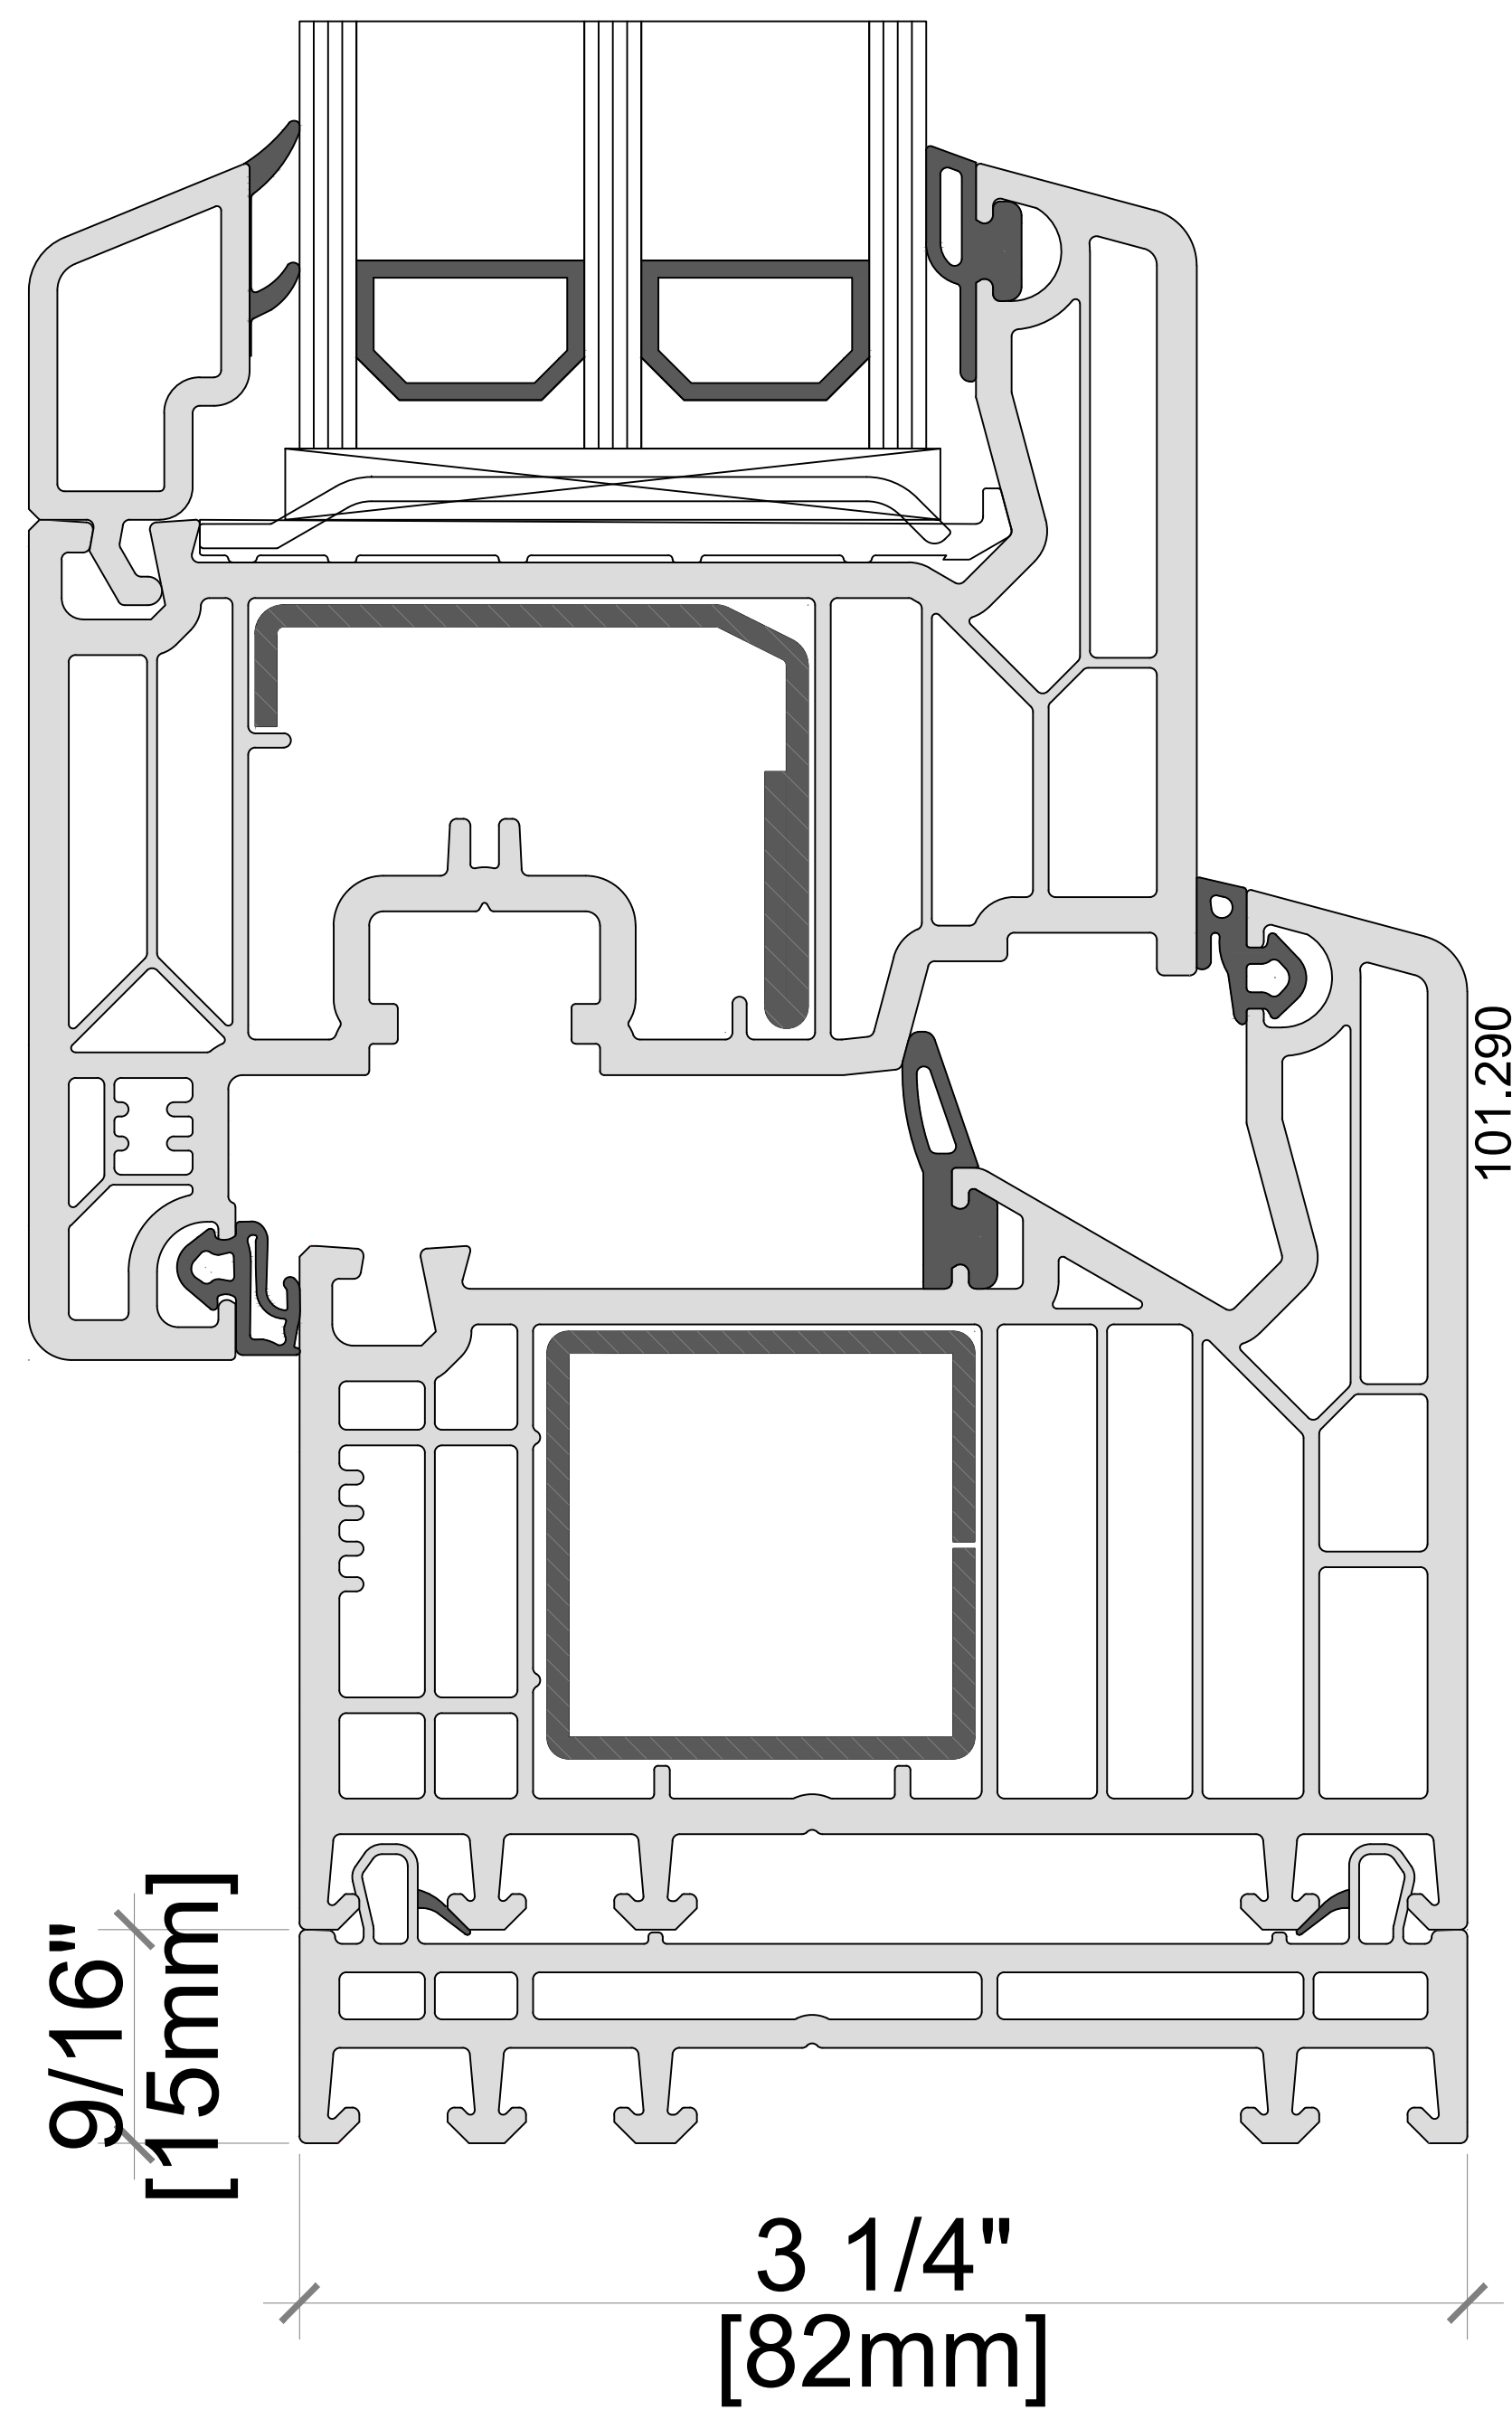

Softline 82mm PVC Product Guide

Sub Sill Options

A M B E R L I N E

HIGH PERFORMANCE WINDOWS AND DOORS

15mm FLUSH SUB SILL:
114040 SUB SILL 15mm

Note:

No Sub Sill is an Option Only Under Certain Conditions Where it is Not Required.