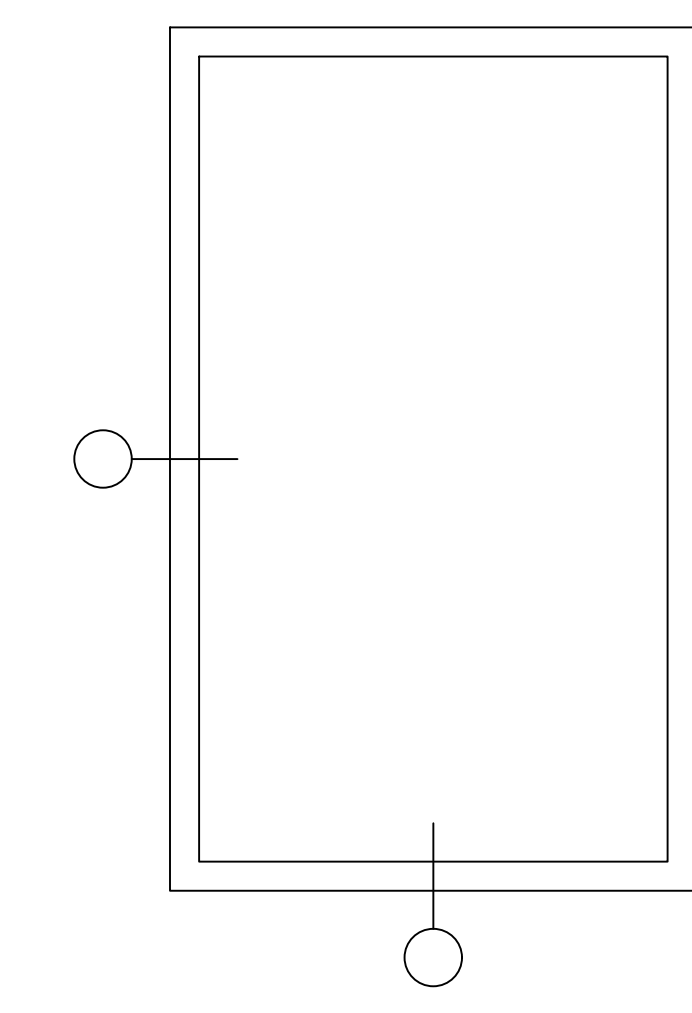

INSWING OPERABLE SWING SASH FRENCH DOOR WITH FALSE MULLION
FRAME: 101290 FRAME 73mm
SASH: 103341 SASH 84mm
MULLION: 102310 MULLION 92mm
SUB SILL: 114041 SUB SILL 30mm

Note: Available in Double & Triple Glazed
Note: 30mm Sub Sill is Standard but Not Required