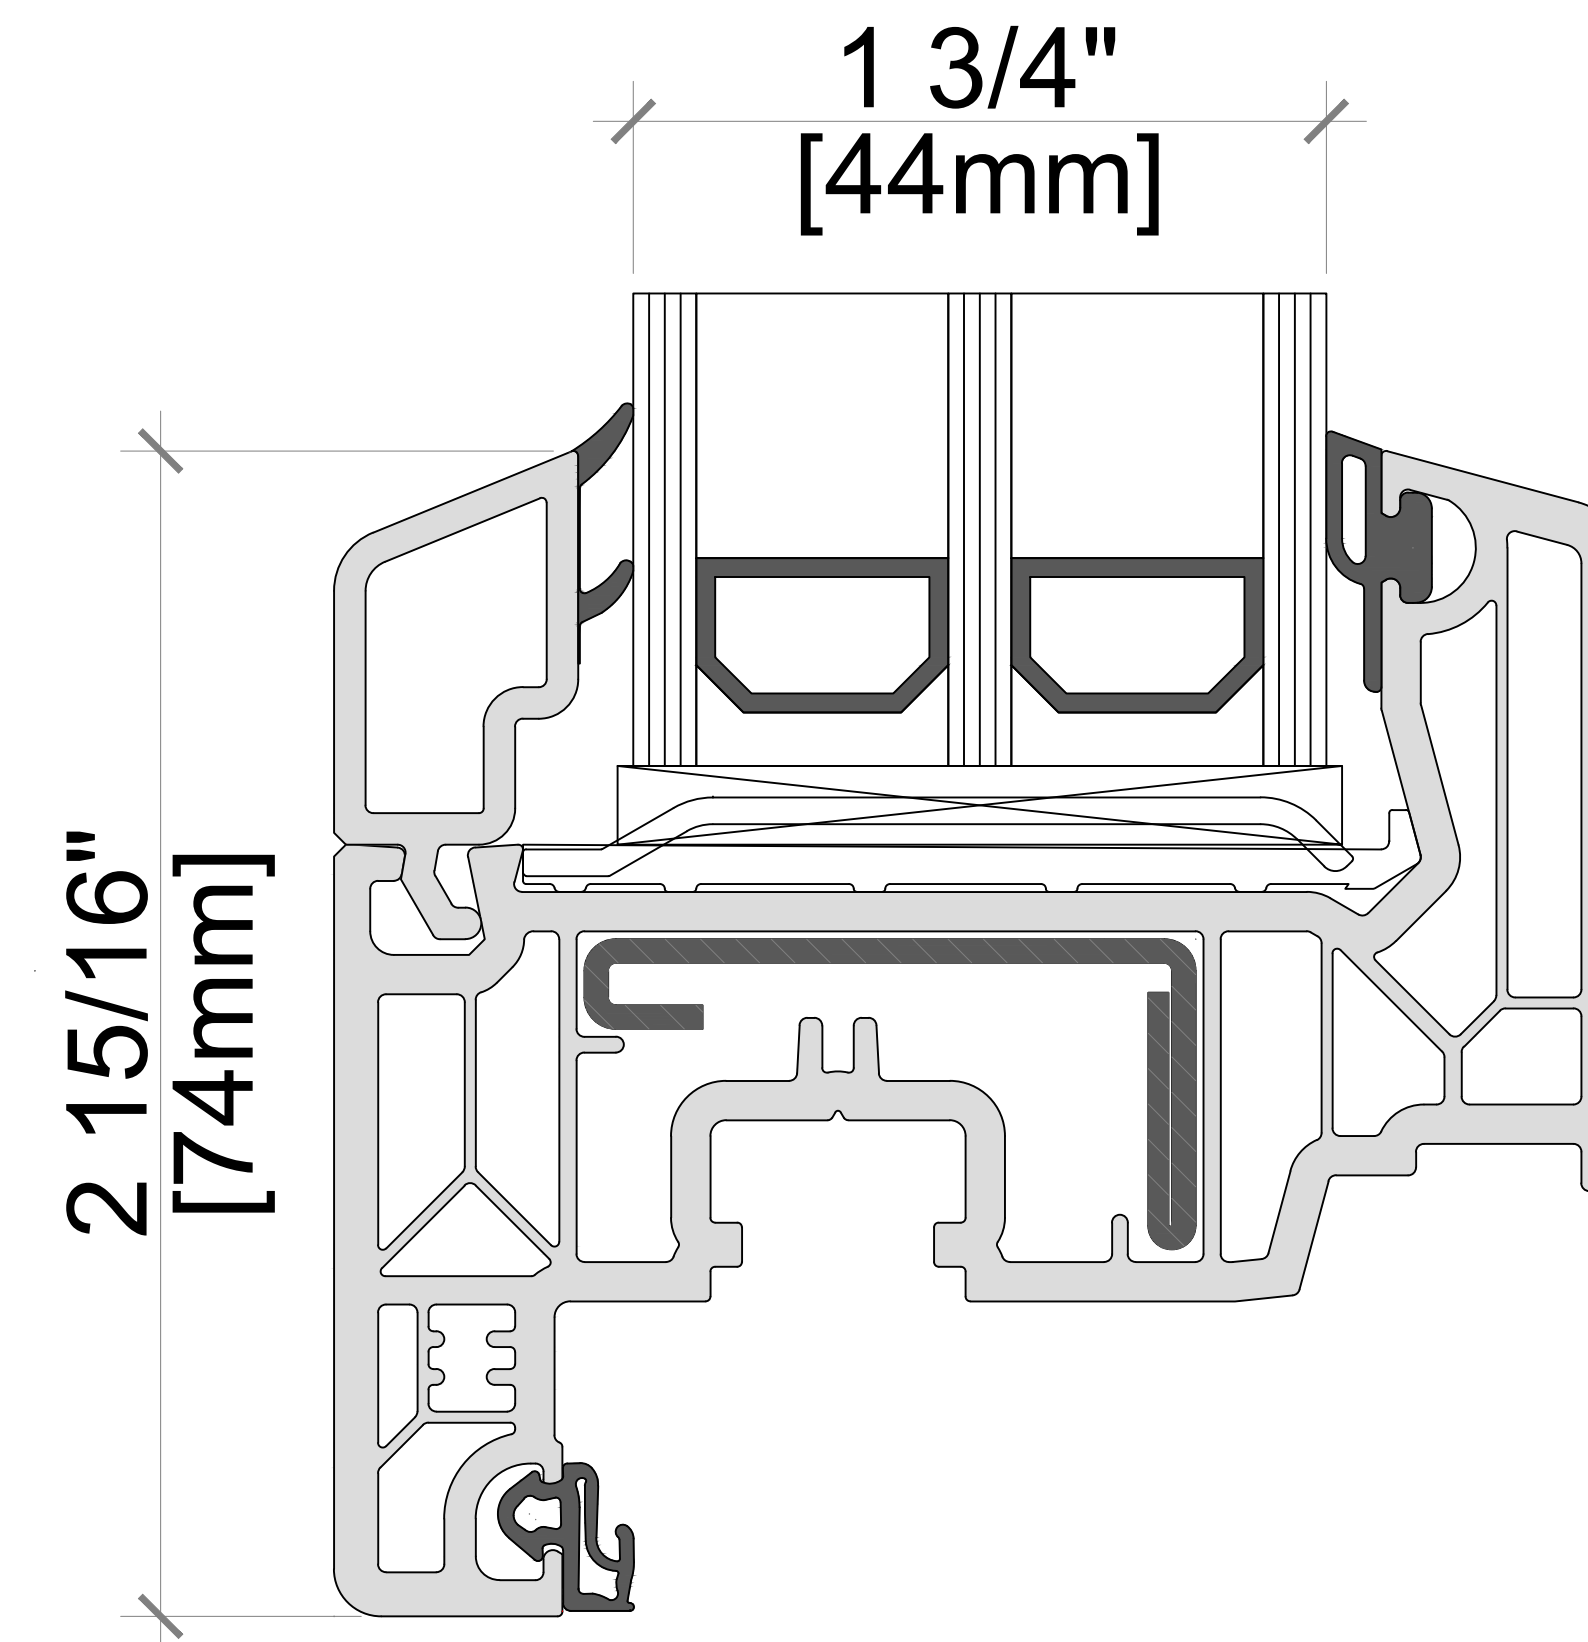

74mm SASH - OPTIONAL SASH:
103340 SASH 74mm