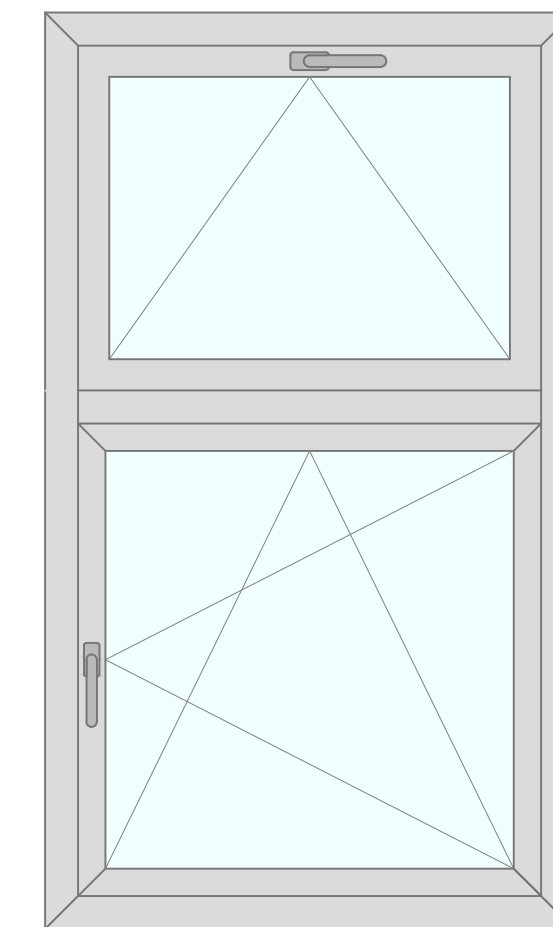

TILT & TURN WINDOW
WITH TILTING FANLIGHT