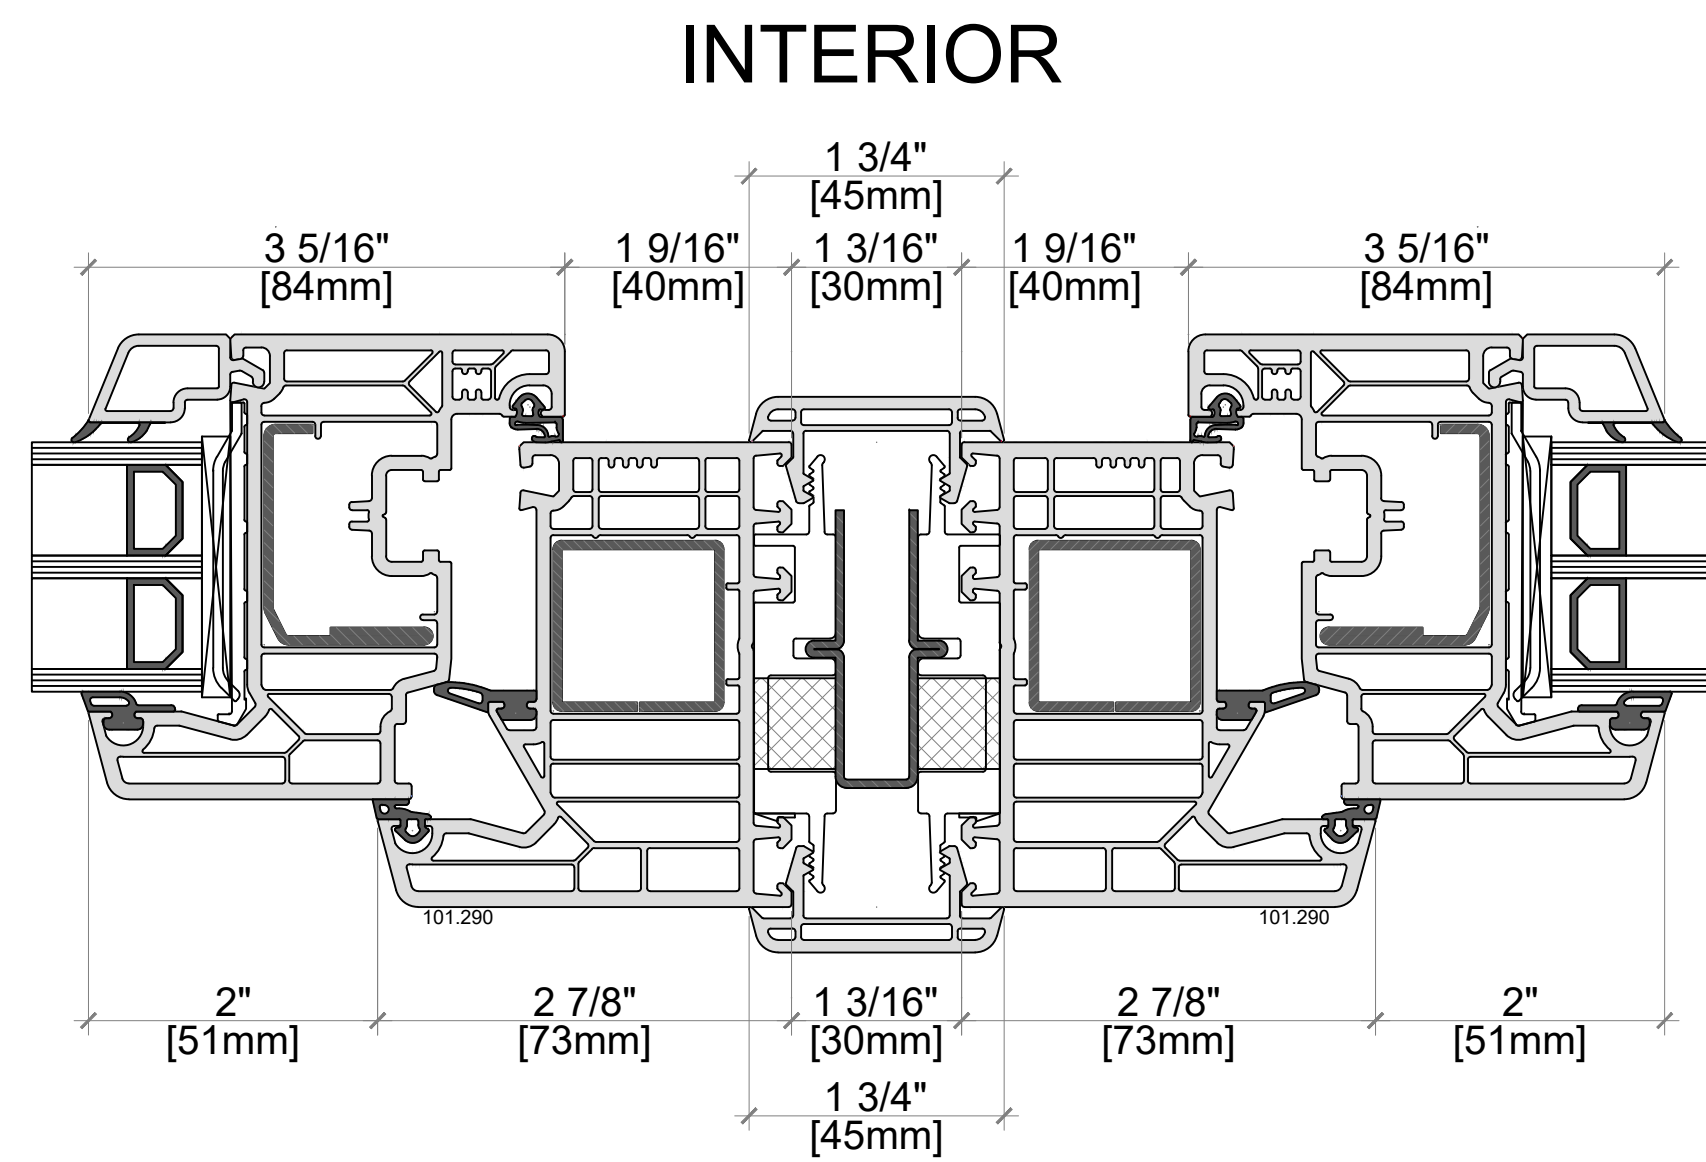

Softline 82mm PVC Product Guide

Coupling Profiles

A M B E R L I N E

HIGH PERFORMANCE WINDOWS AND DOORS

EXTERIOR

A1 COUPLING PROFILE -
 INTERIOR PROFILE: 116210
 EXTERIOR PROFILE: 116210

EXTERIOR

A1.2 COUPLING PROFILE -
 INTERIOR PROFILE: 116210
 EXTERIOR PROFILE: 116210