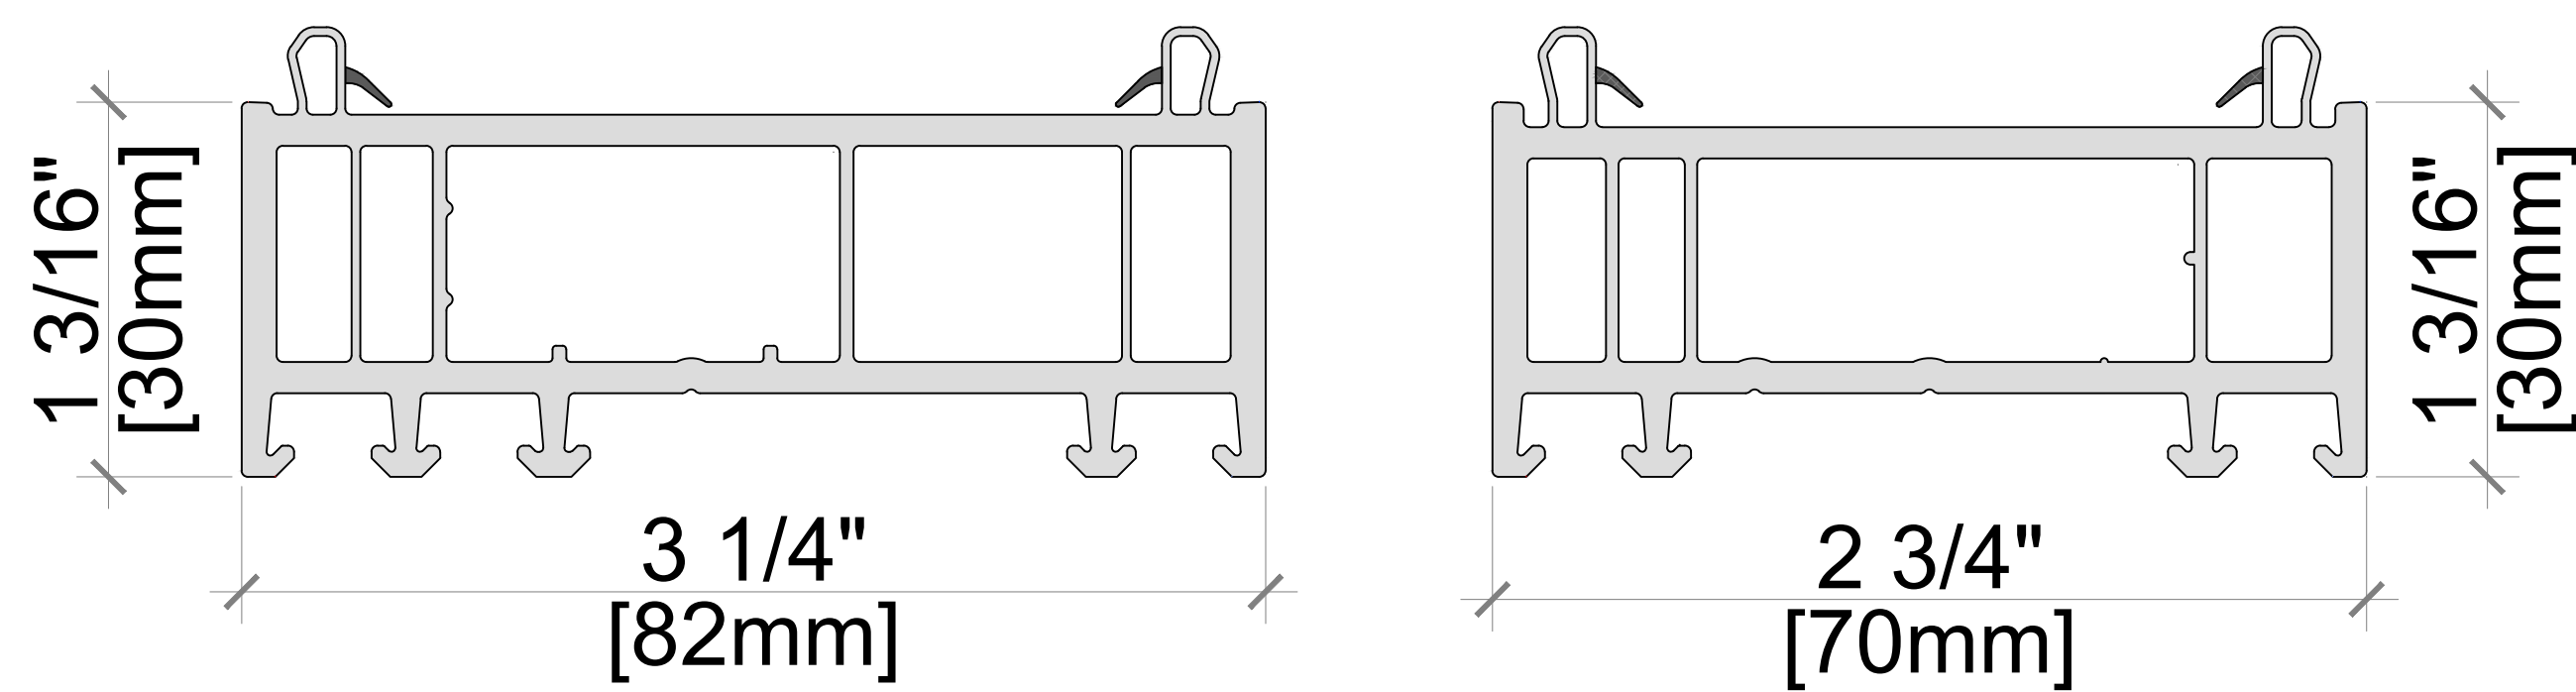

FLUSH SUB SILL

SET BACK SUB SILL

SUB SILL:
ACTS AS A FRAME EXTENSION FOR THE
BOTTOM FRAME OF THE WINDOW

Note:
Sub Sill is Only for the Bottom of the Window
and Not the Head or Jamb of the Window.