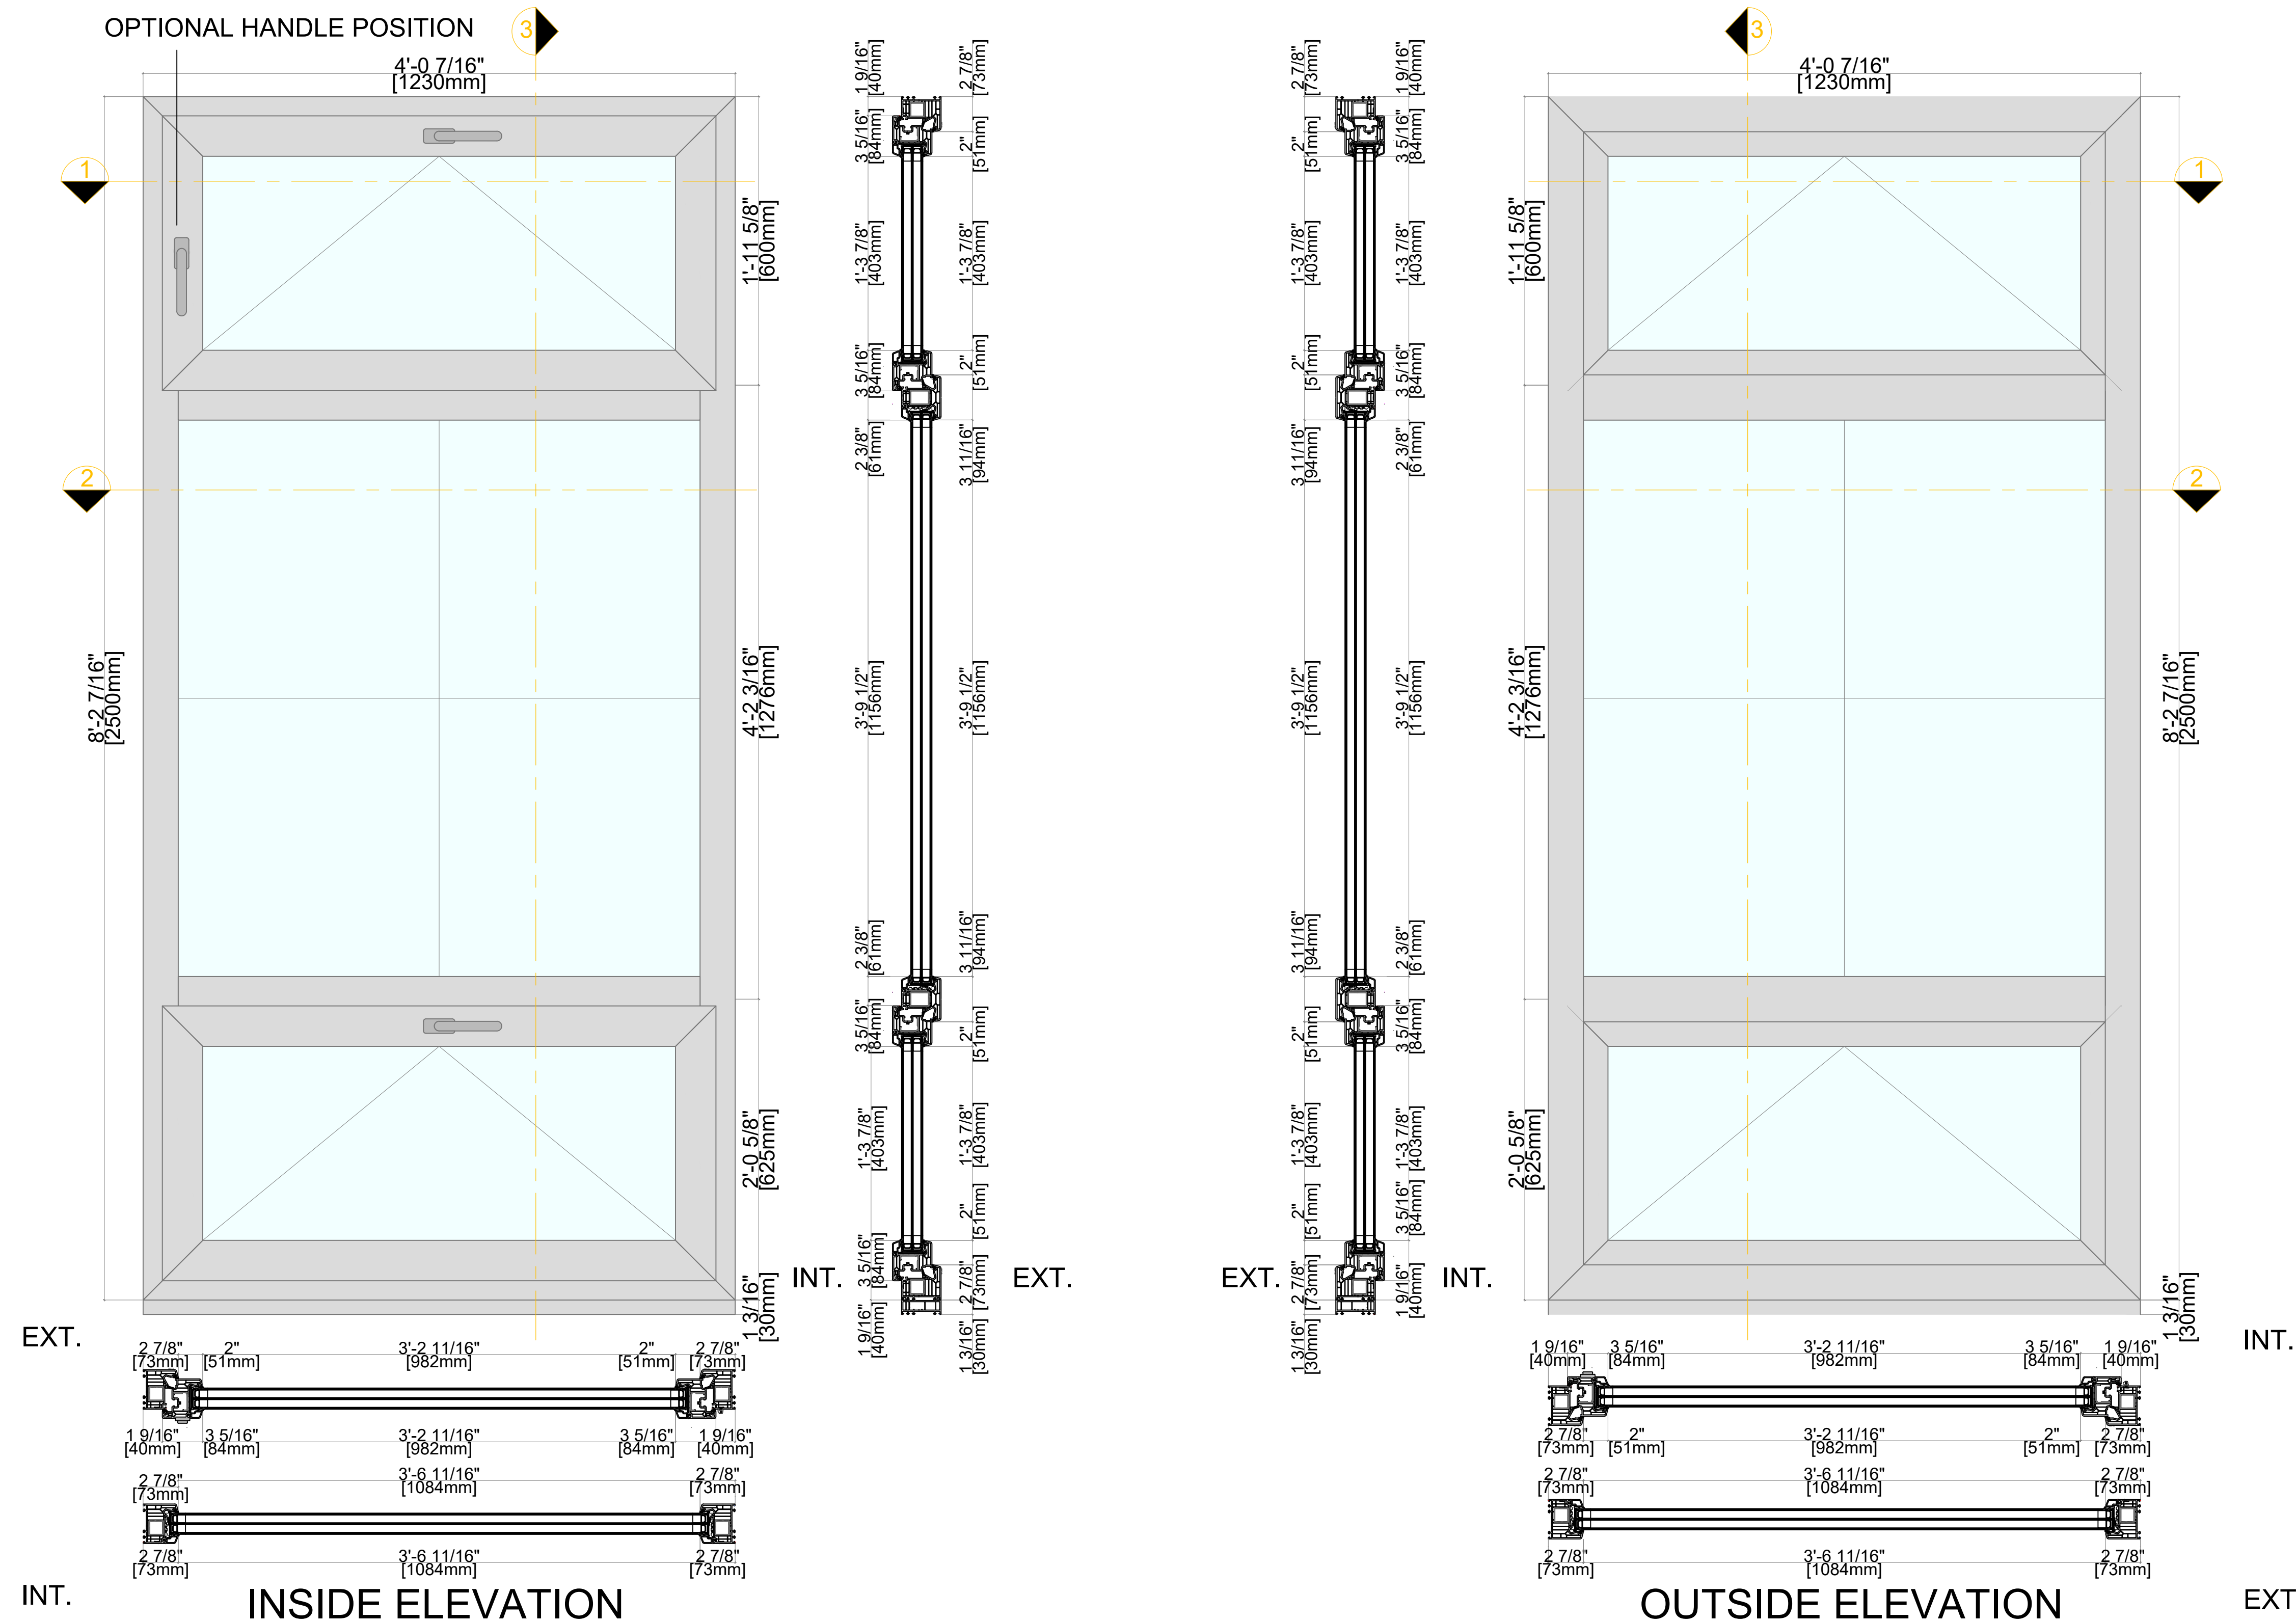

Softline 82mm PVC Product Guide

82mm Profile, Inswing Tilt Operable Sash Over Fixed In Frame Over Tilt Operable Sash

A M B E R L I N E

HIGH PERFORMANCE WINDOWS AND DOORS