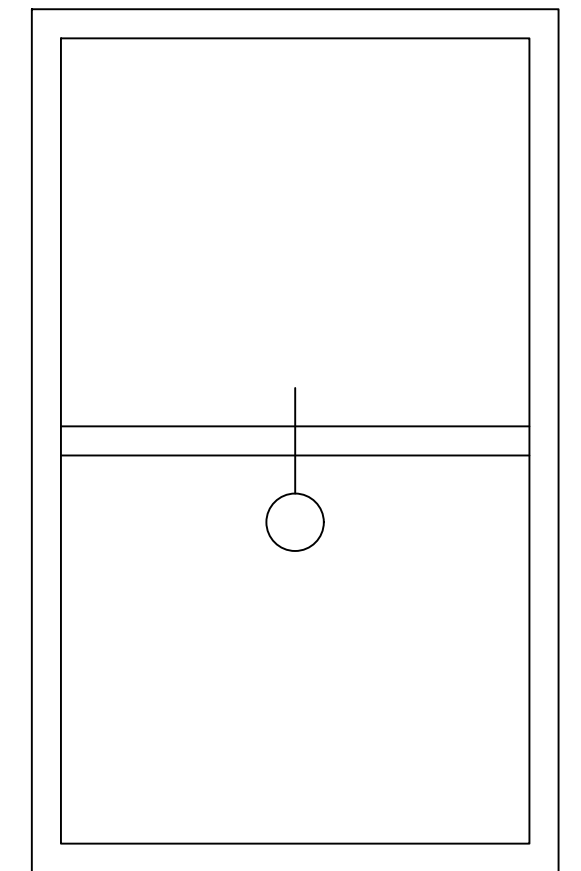

EXTERIOR

A3.1 COUPLING PROFILE -
INTERIOR PROFILE: 116210
EXTERIOR PROFILE: 116213