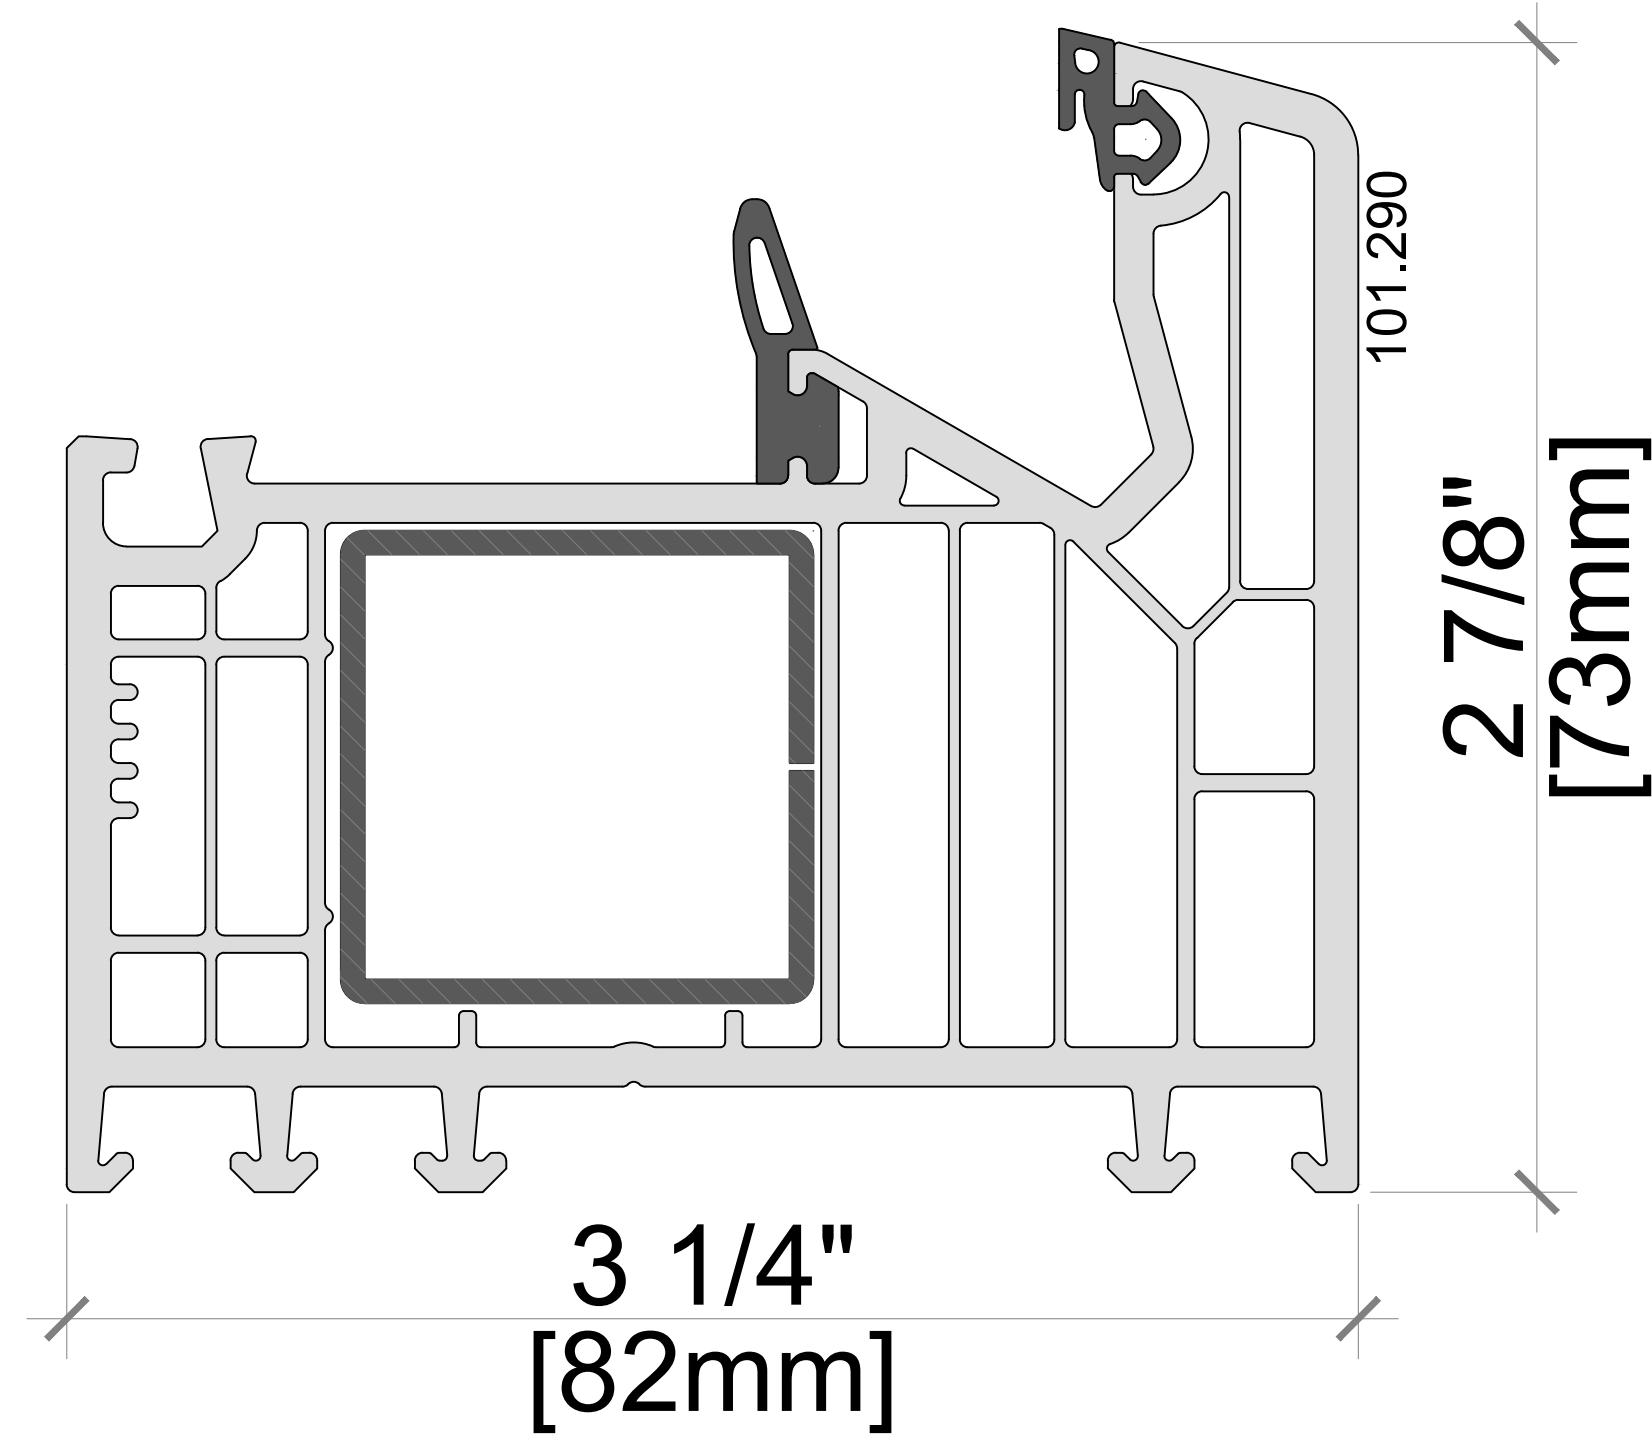

Softline 82mm PVC Product Guide

Frame Options

73mm FRAME - STANDARD OPTION:
101290 FRAME 73mm