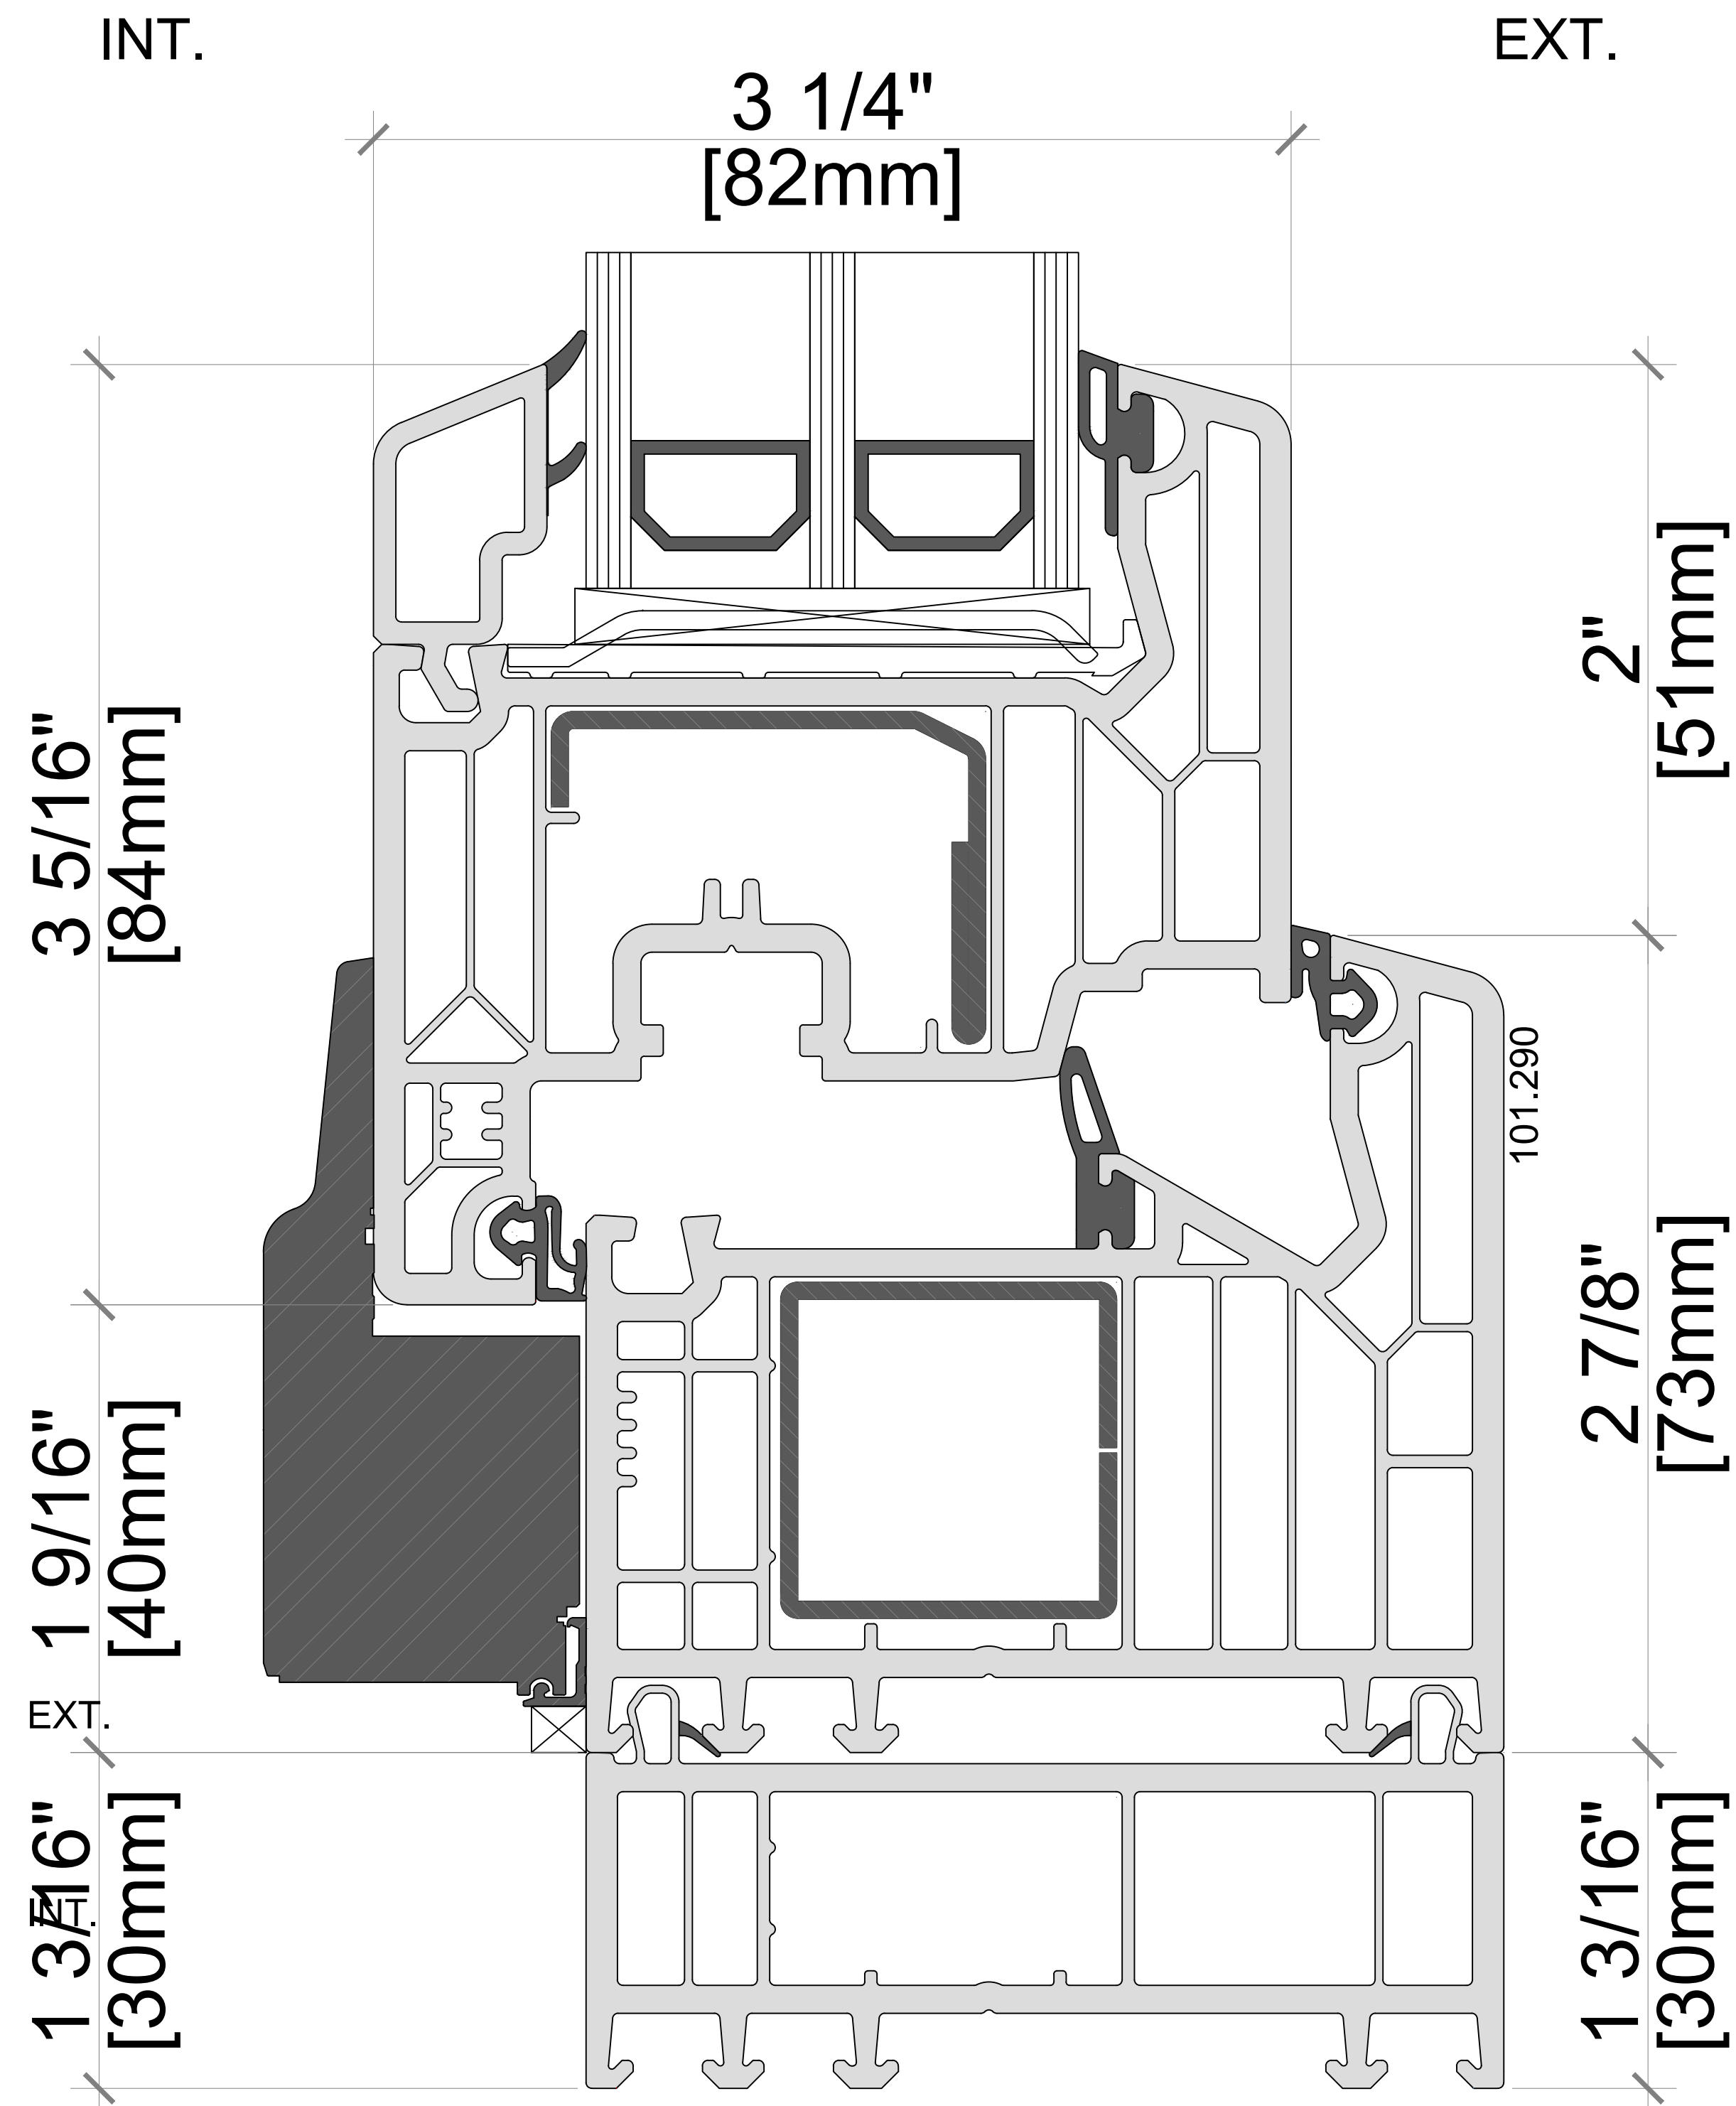

Softline 82mm PVC Product Guide

82mm Profile; Slider Track For Sliding Window

A M B E R L I N E

HIGH PERFORMANCE WINDOWS AND DOORS

SLIDER TRACK - SILL DETAIL