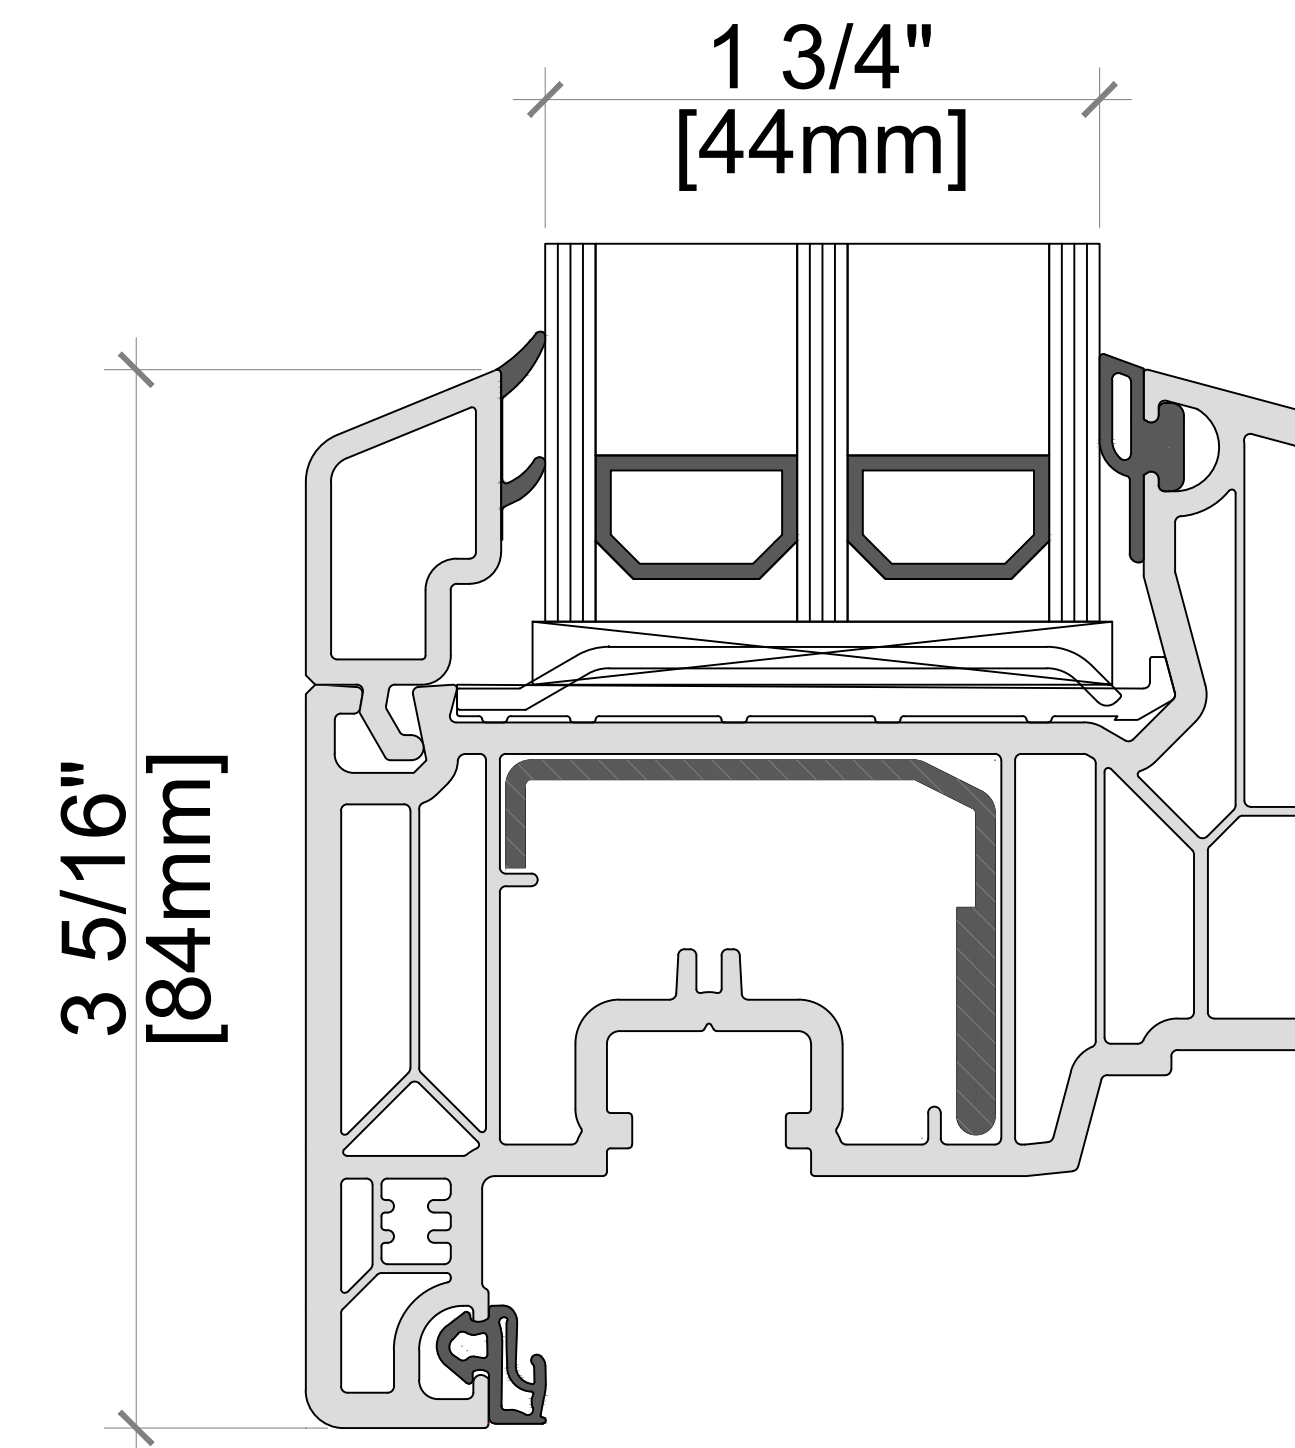

Note: Available in Double & Triple Glazed

Softline 82mm PVC Product Guide

Window Profile Anatomy

A M B E R L I N E

HIGH PERFORMANCE WINDOWS AND DOORS

FRAME:
ACTS AS STATIONARY FRAMEWORK AND
HOLDS THE WINDOW INTO THE WALL OF
THE BUILDING