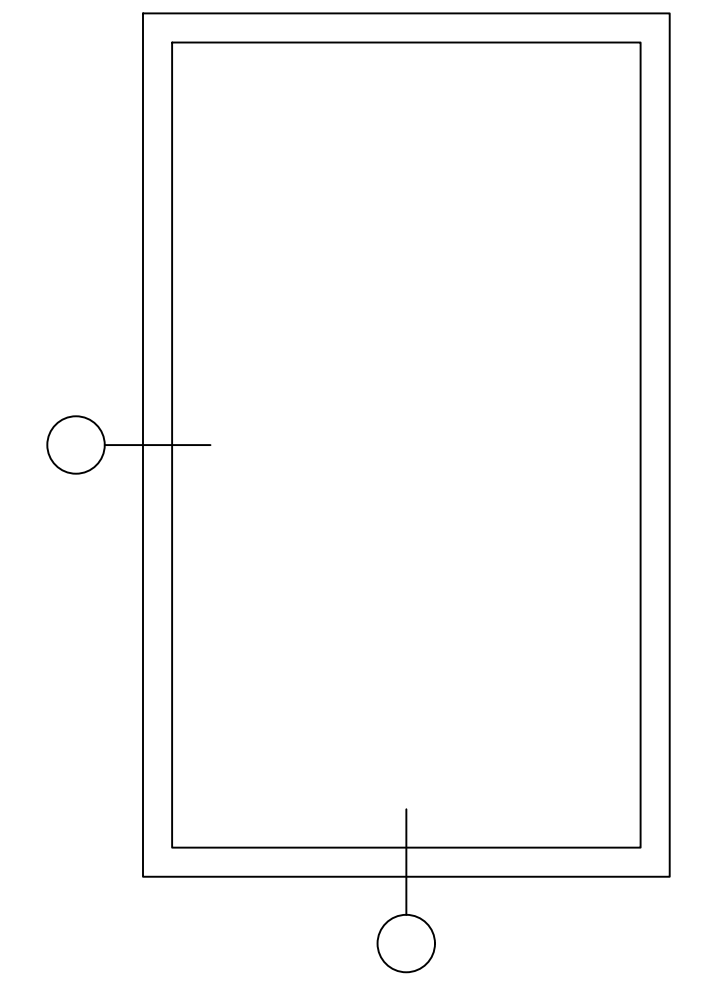

INSIDE ELEVATION