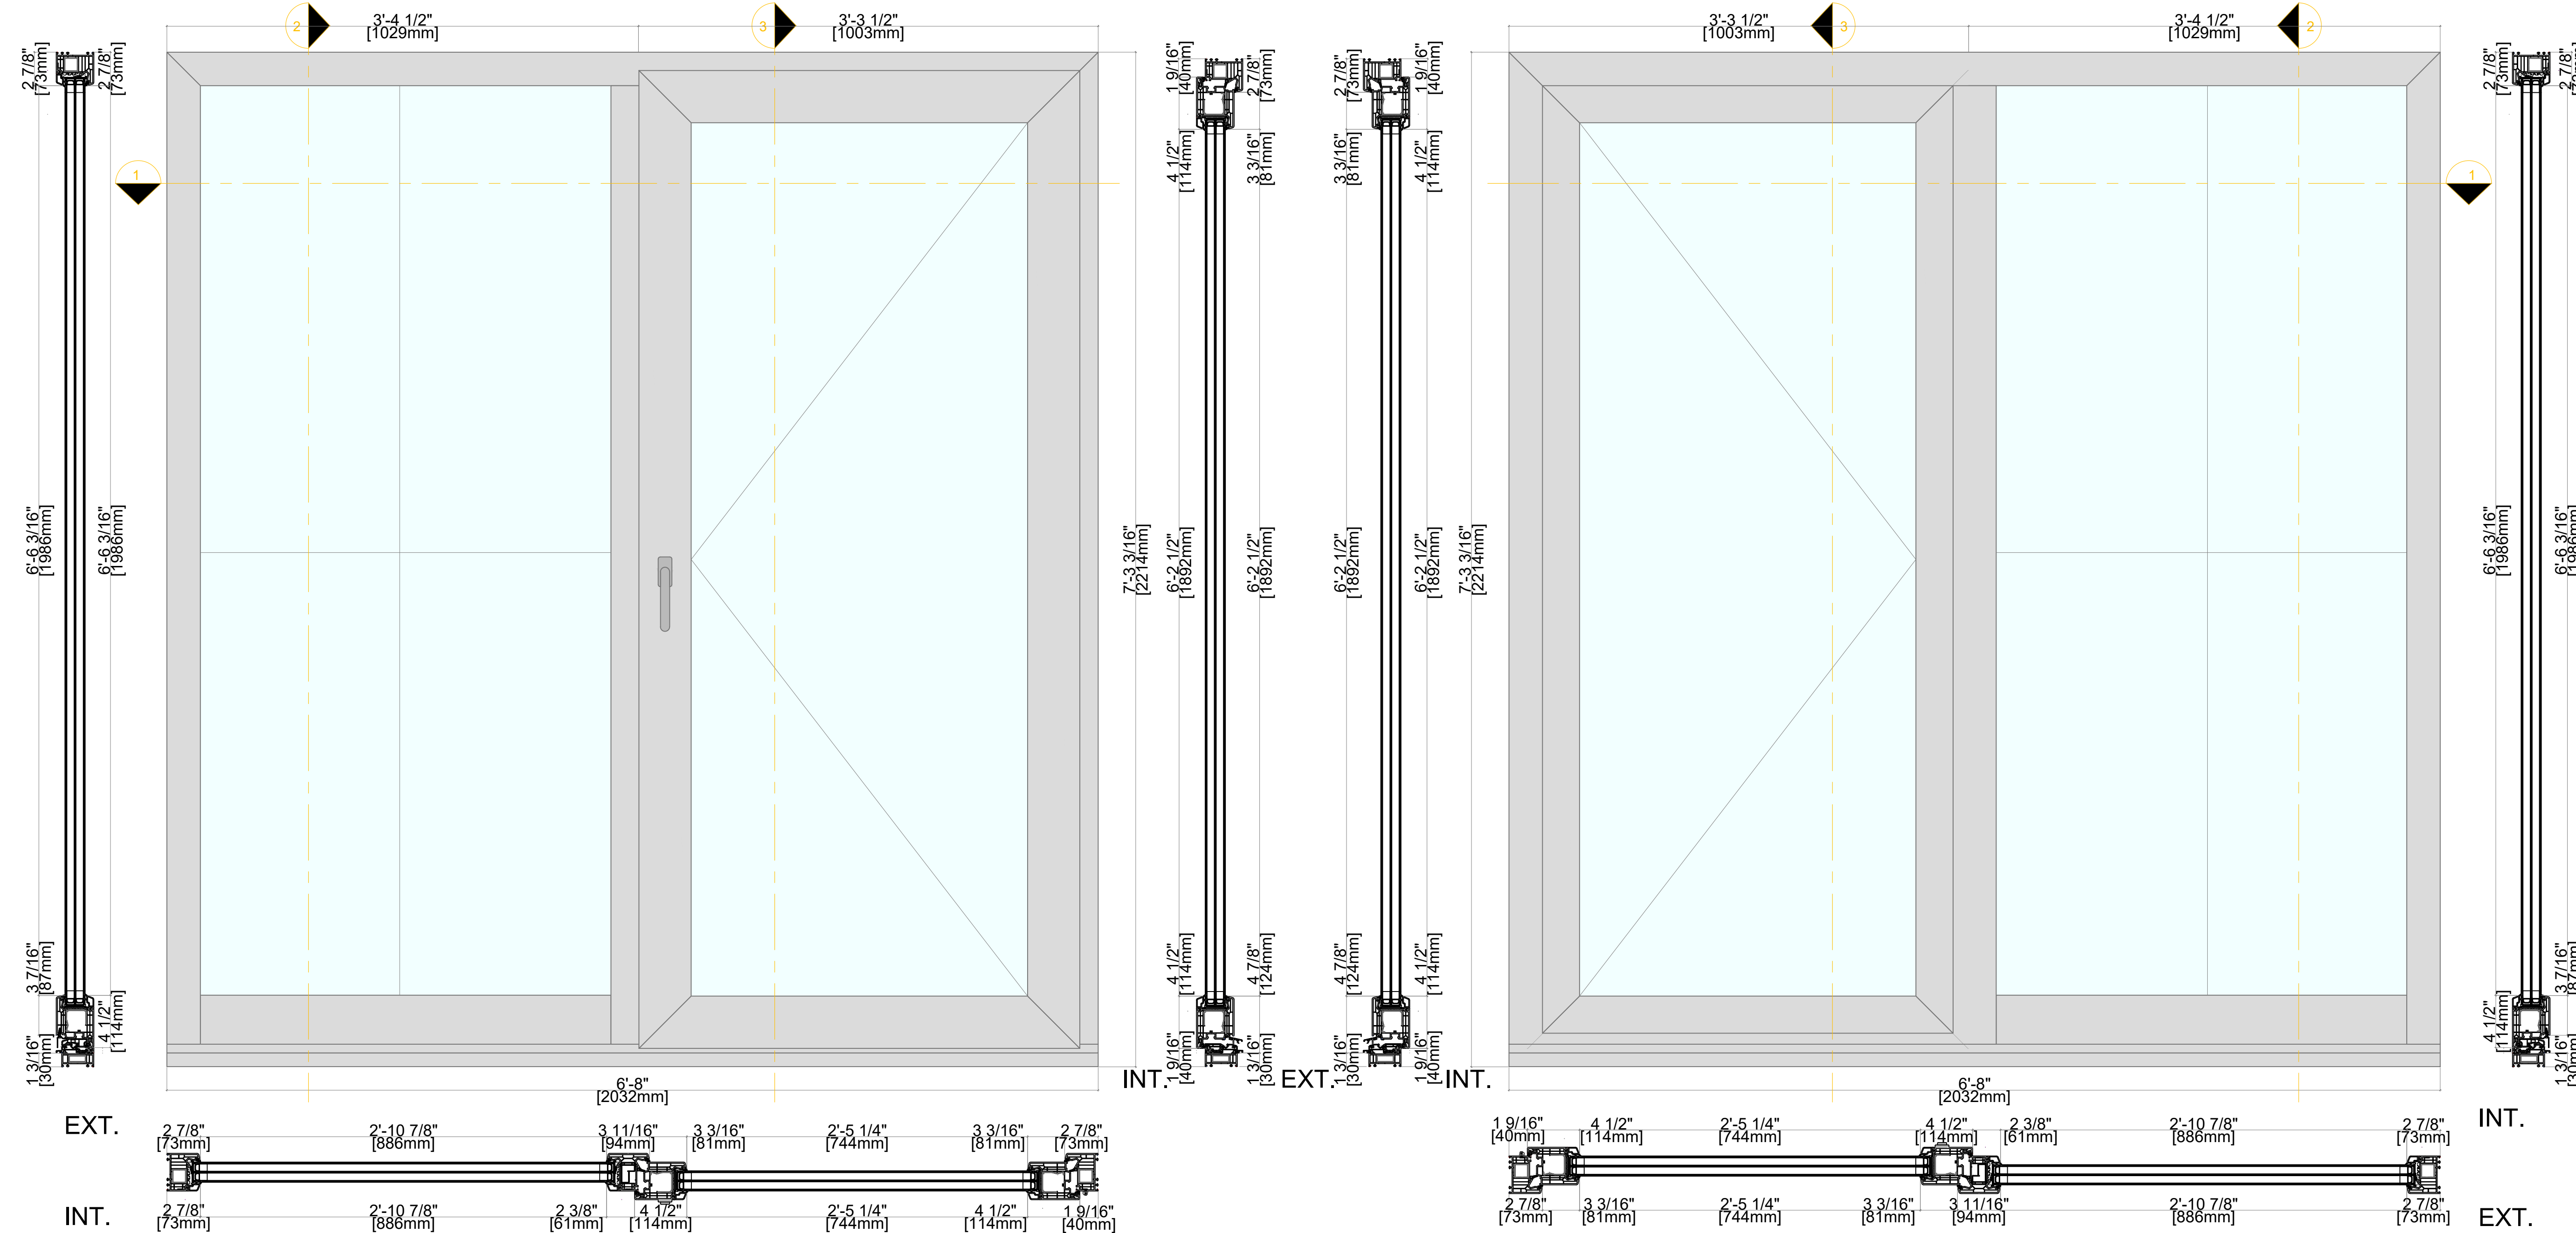

30

Softline 82mm PVC Product Guide

82mm Profile; Inswing Operable Swing Sash Patio Door With Fixed In Frame Side Light

A M B E R L I N E

HIGH PERFORMANCE WINDOWS AND DOORS

INSWING OPERABLE SWING SASH PATIO DOOR WITH FIXED IN FRAME SIDE LIGHT