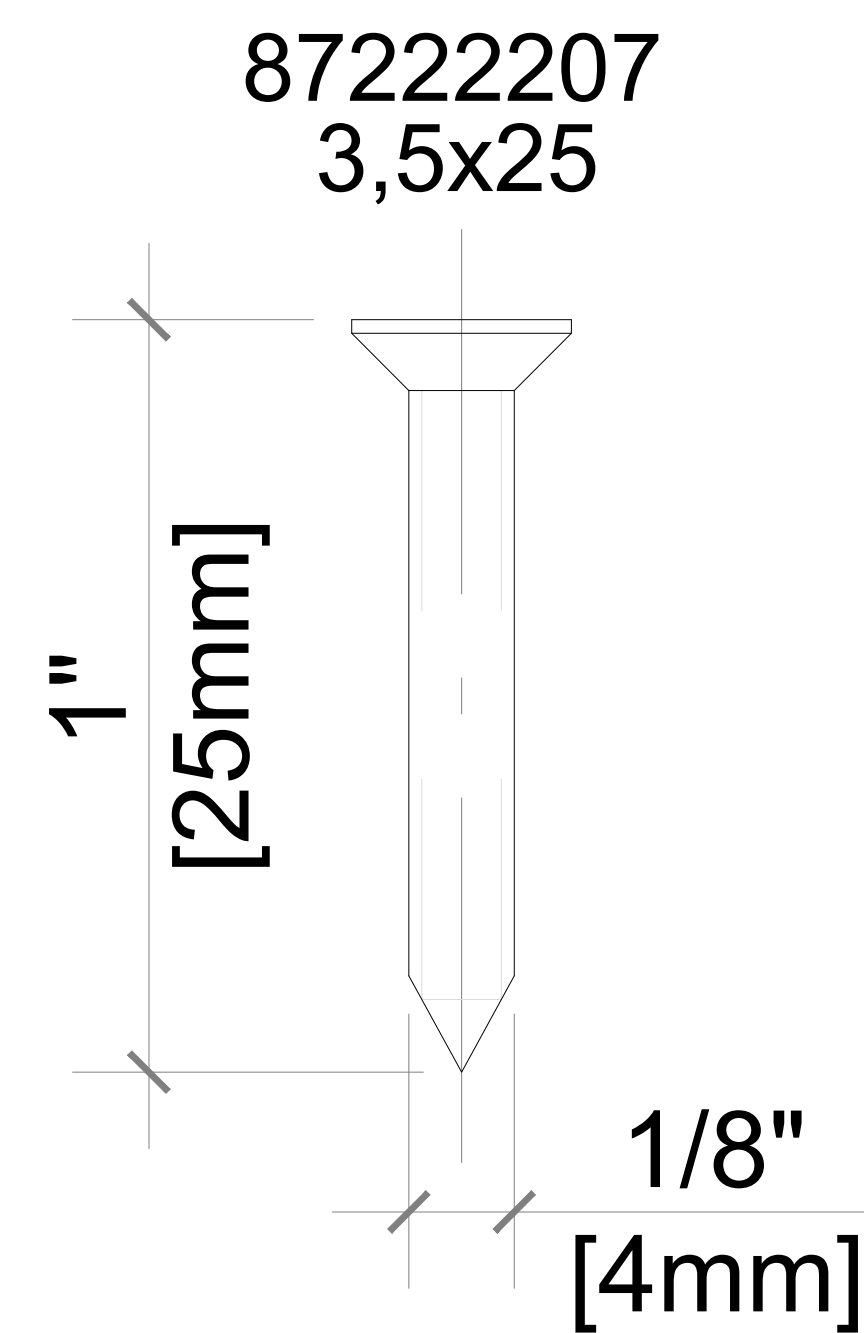

Note: Available in Double & Triple Glazed

Softline 82mm PVC Product Guide

Nail Flange

82mm FIXED PROFILE WITH ALU FLANGE

82mm OPERABLE WINDOW WITH PVC FLANGE

Elevation key:

ALU FLANGE

SCREW