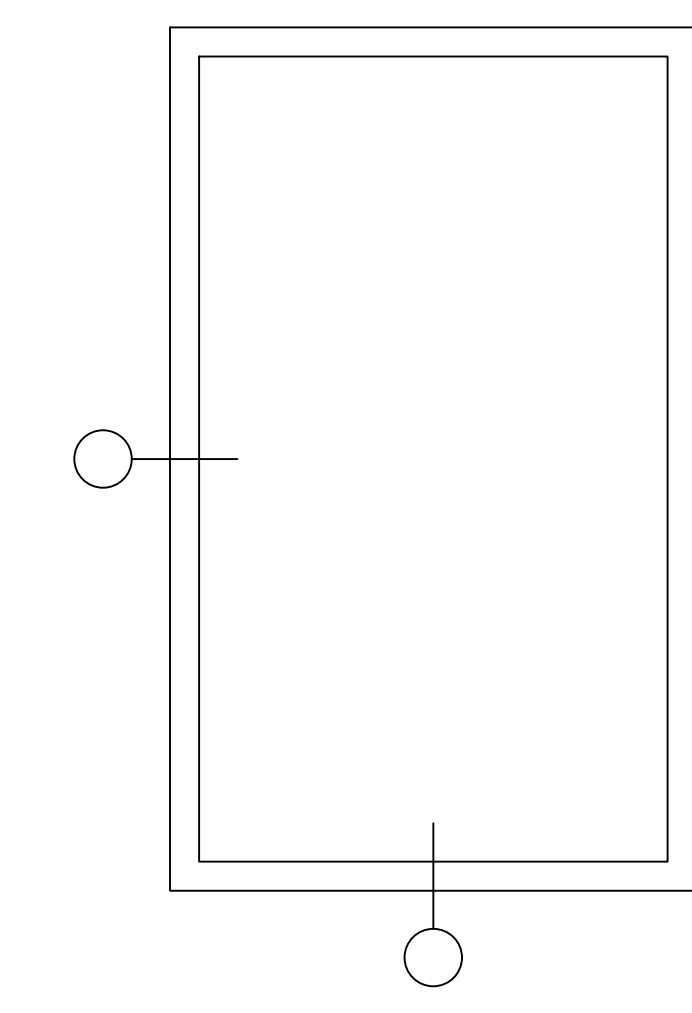

INSWING DOUBLE TILT & TURN OPERABLE SASH
FRAME: 101290 FRAME 73mm
SASH: 103341 SASH 84mm
MULLION: 102310 MULLION 92mm
SUB SILL: 114041 SUB SILL 30mm

Note: Available in Double & Triple Glazed
Note: 30mm Sub Sill is Standard but Not Required