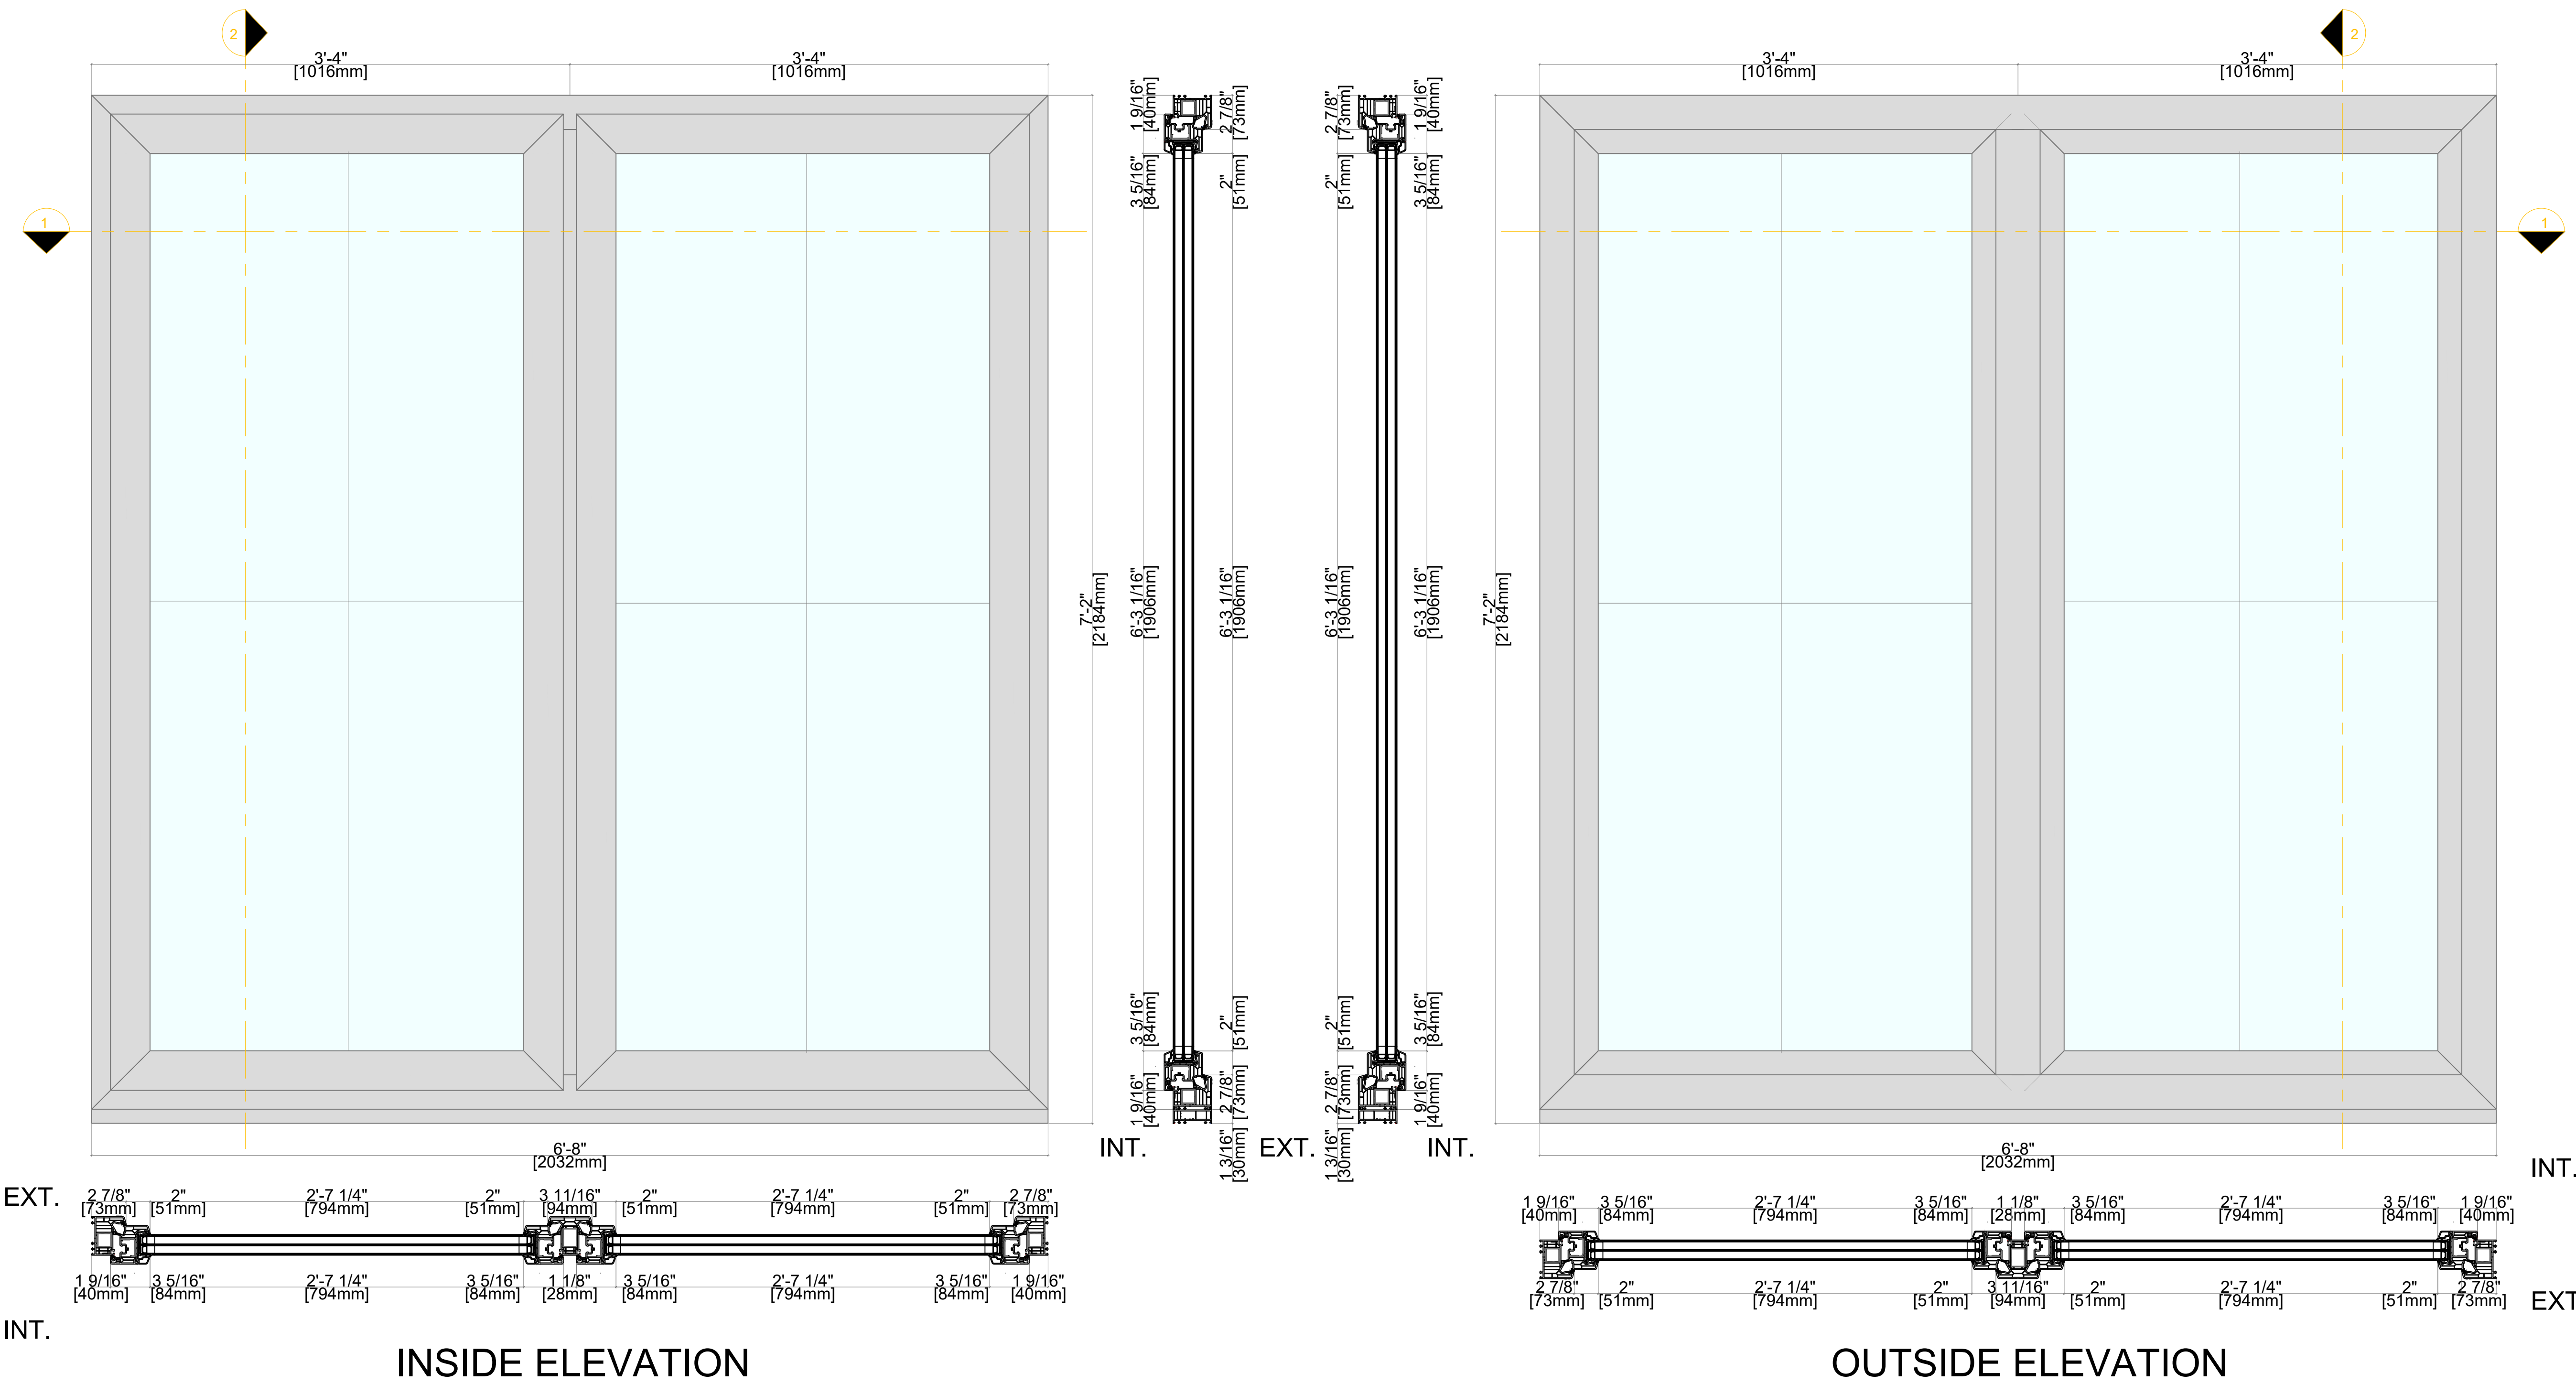

Softline 82mm PVC Product Guide

82mm Profile; Fixed in Sash Side by Side

A M B E R L I N E

HIGH PERFORMANCE WINDOWS AND DOORS

Elevation key:

Note: Available in Double & Triple Glazed
Note: 30mm Sub Sill is Standard but Not Required