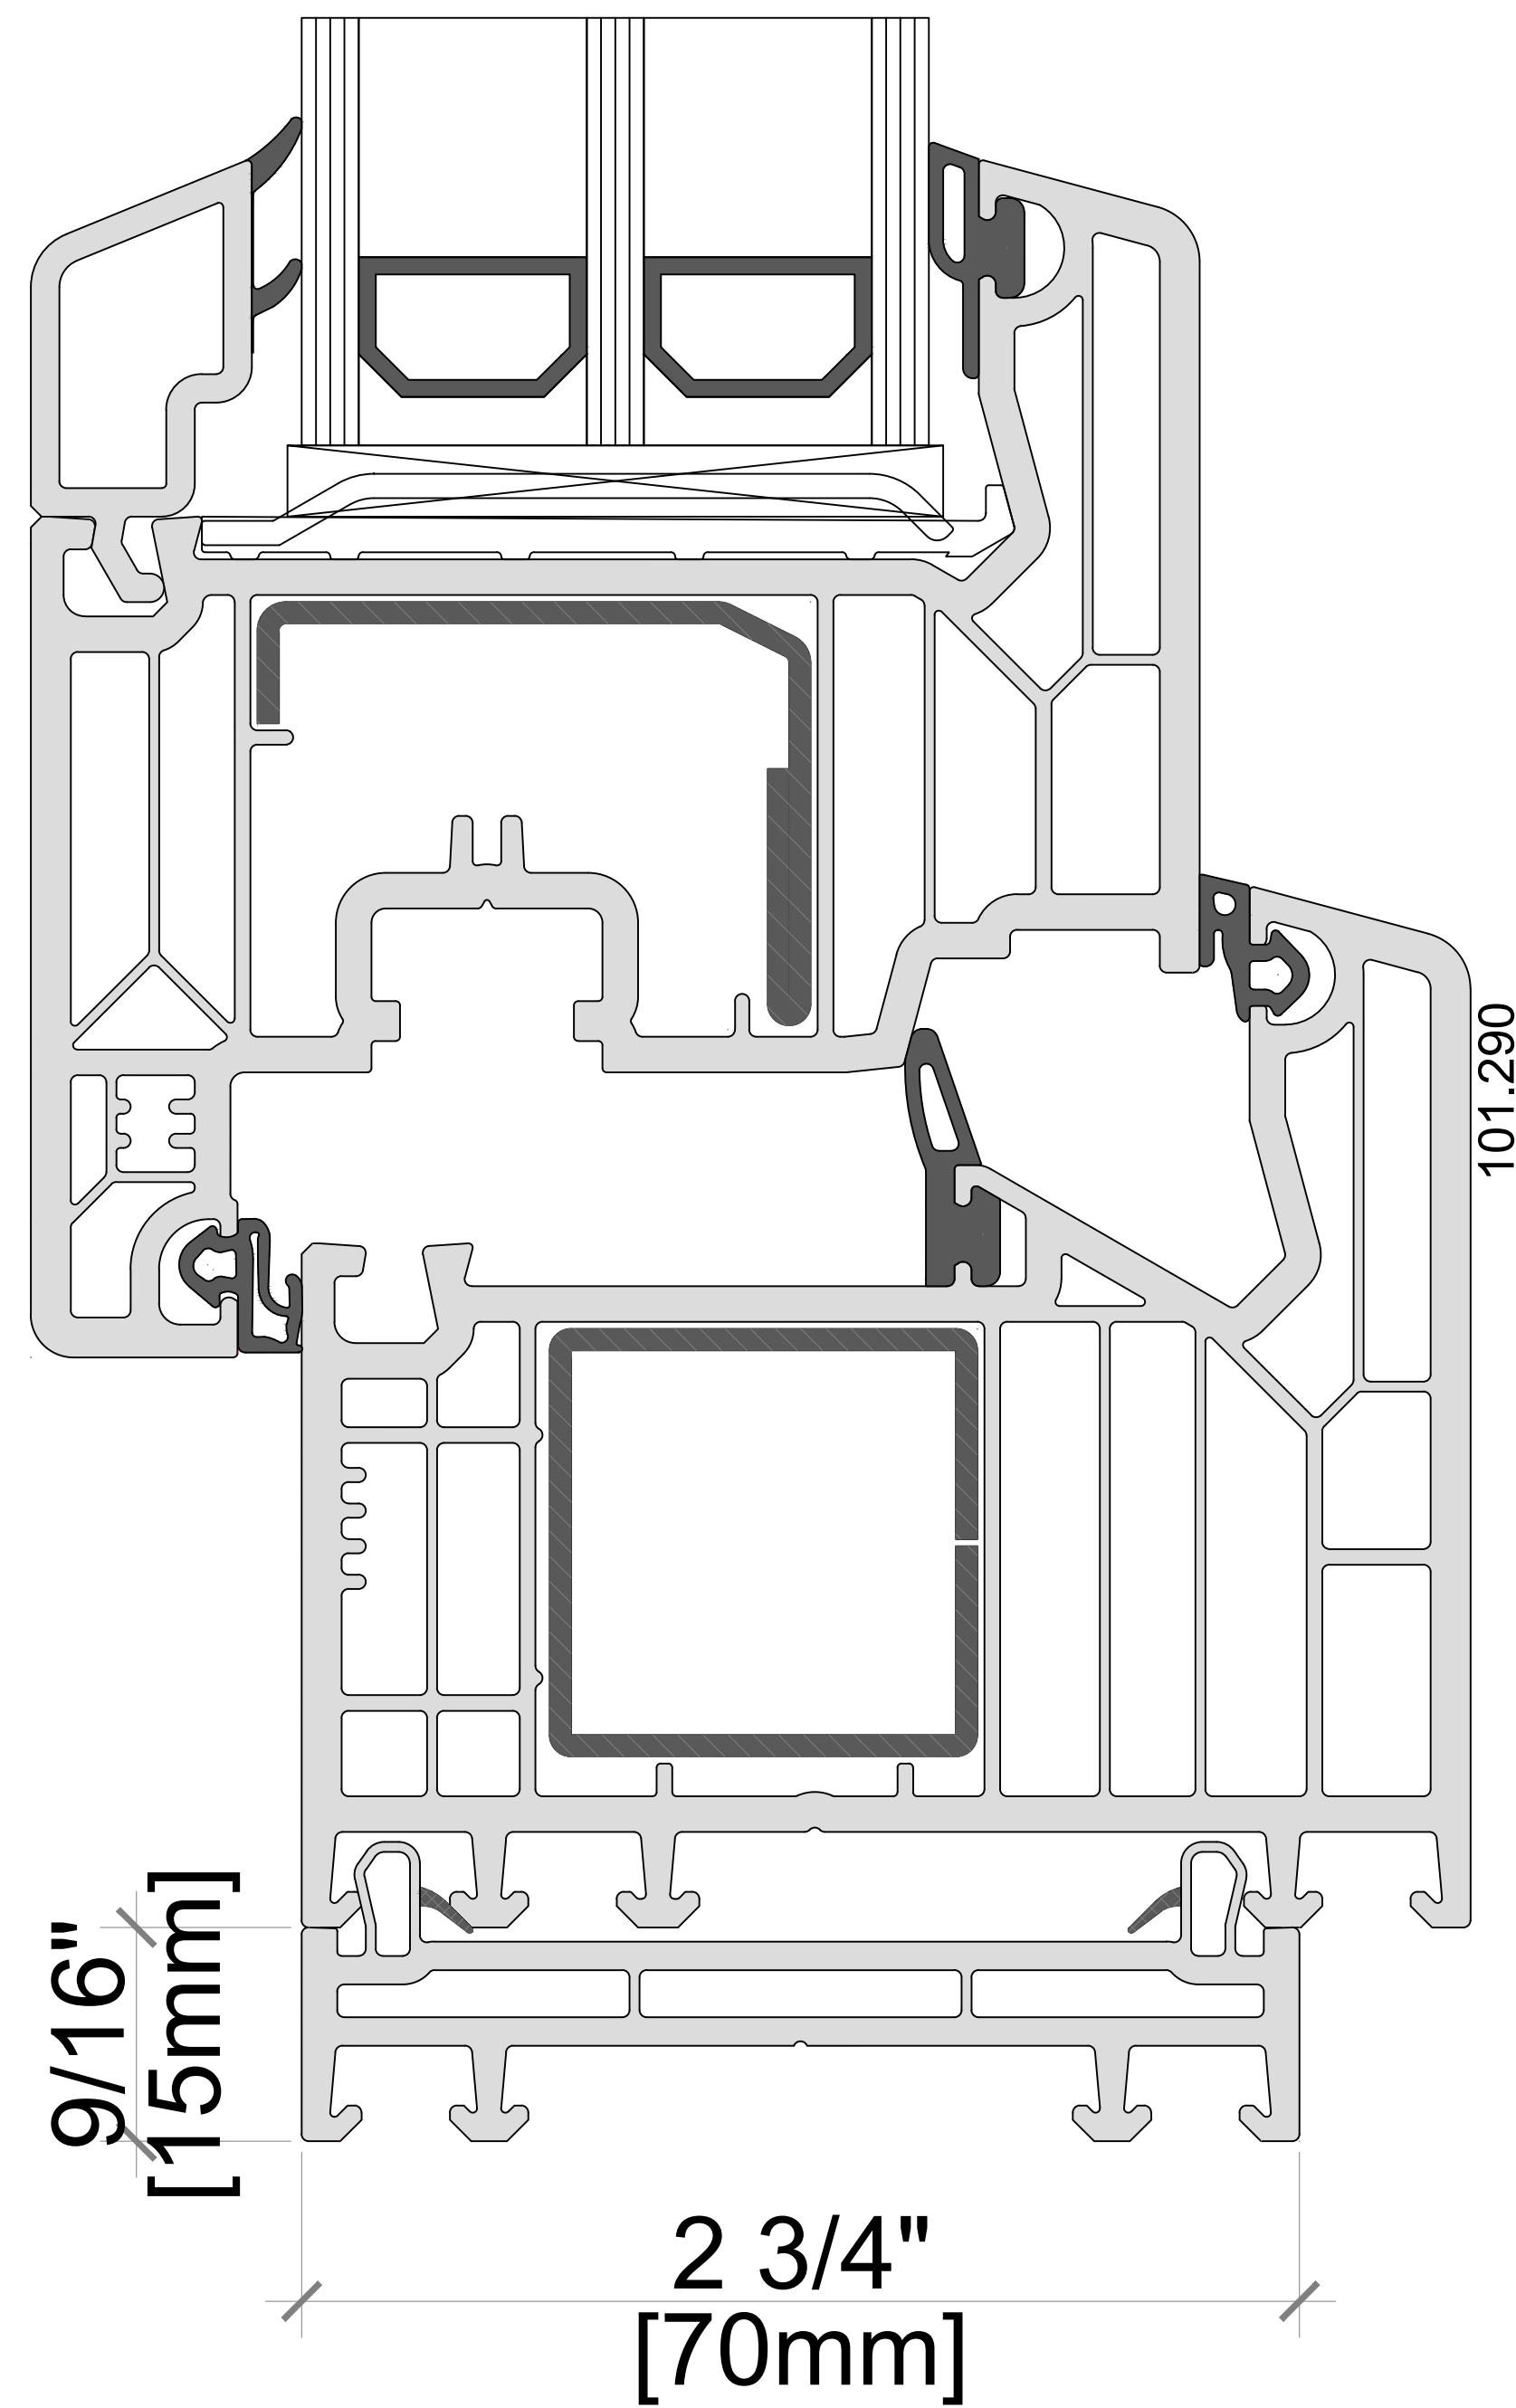

Softline 82mm PVC Product Guide

Sub Sill Options

A M B E R L I N E

HIGH PERFORMANCE WINDOWS AND DOORS

15mm SET BACK SUB SILL:
114200 SUB SILL 15mm

Note:

No Sub Sill is an Option Only Under Certain Conditions Where it is Not Required.