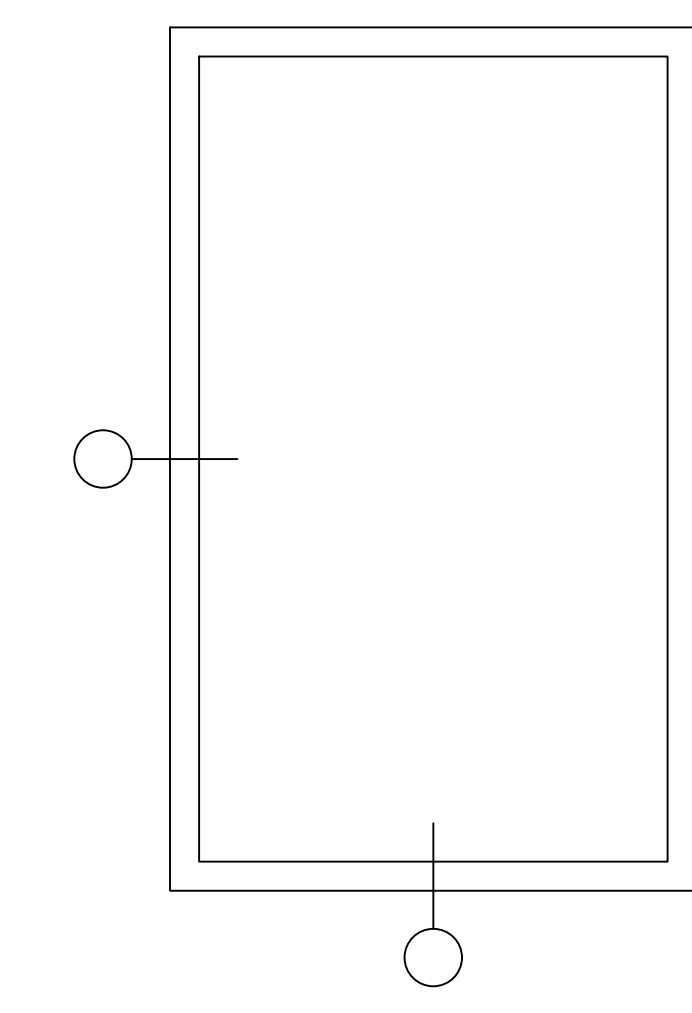

INSWING OPERABLE SWING SASH BALCONY FRENCH DOOR WITH COUPLING PROFILE

FRAME: 101290 FRAME 73mm
SASH: 103341 SASH 84mm
SUB SILL: 114041 SUB SILL 30mm
COUPLING PROFILE: 116230 COUPLING PROFILE 20mm

Note: Available in Double & Triple Glazed
Note: 30mm Sub Sill is Standard but Not Required