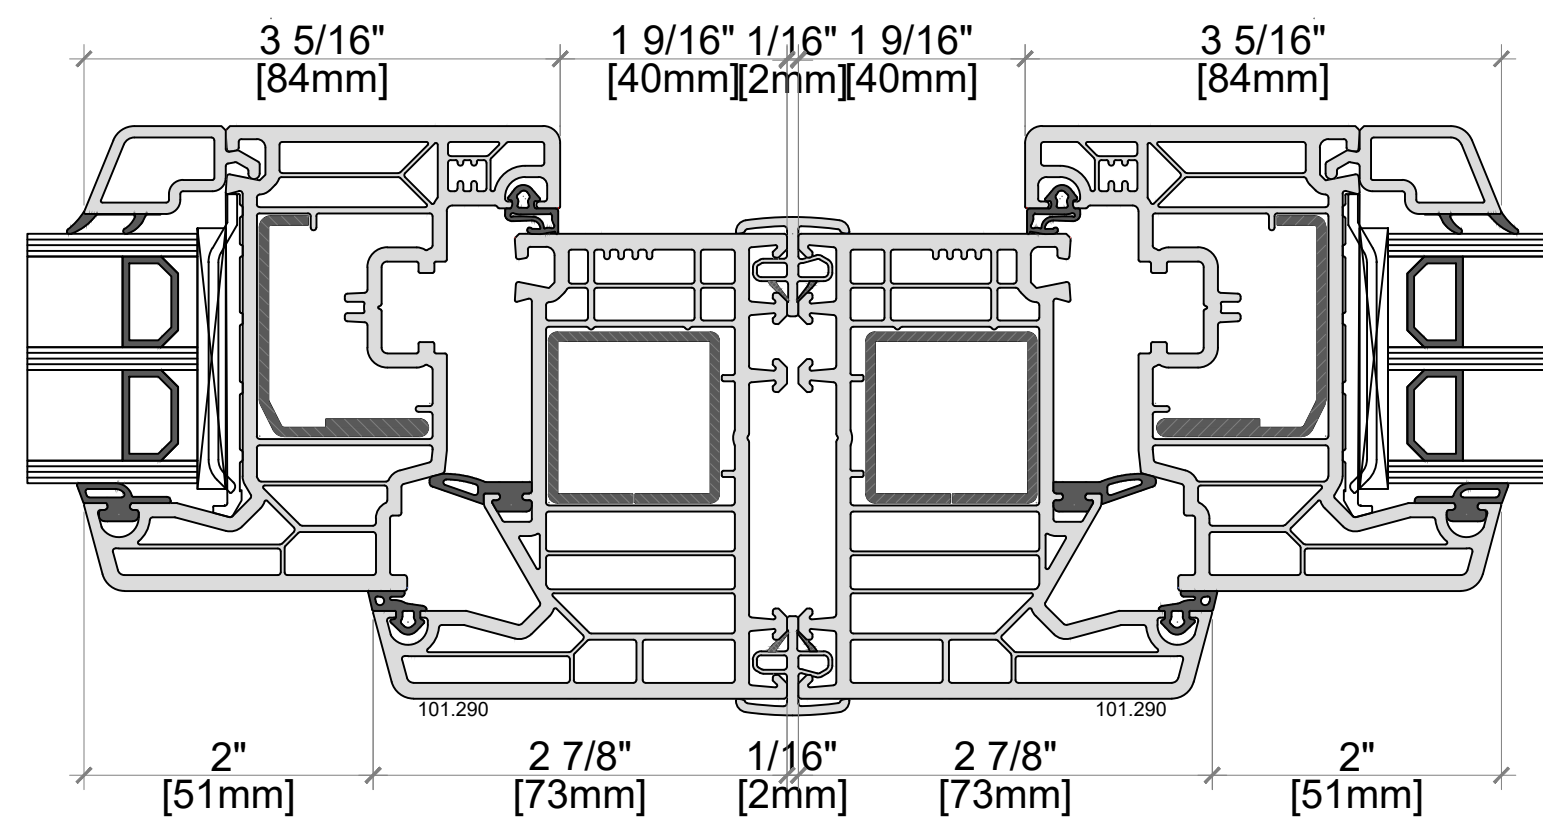

EXTERIOR

A2.2 COUPLING PROFILE -
 INTERIOR PROFILE: 116210
 EXTERIOR PROFILE: 116213

Note: Available in Double & Triple Glazed

Softline 82mm PVC Product Guide

Coupling Profiles

INTERIOR

EXTERIOR

COUPLING PROFILE -
116217 COUPLING PROFILE