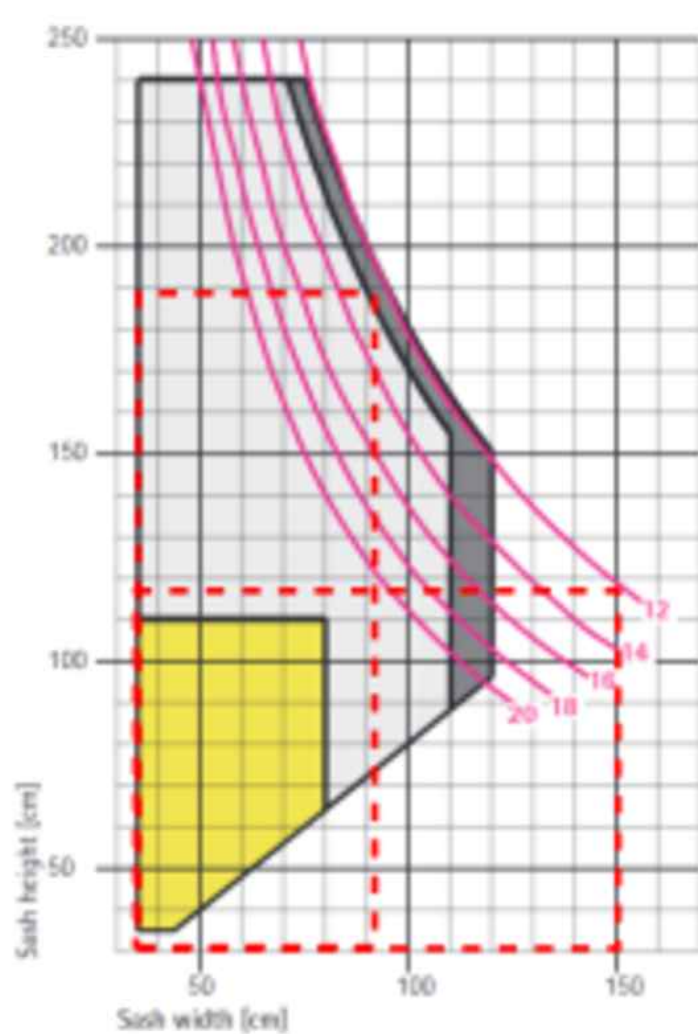

-Standard combined thickness is 12mm (4mmX3).

-Anything over 7' (84"/213cm) commonly will be sized up to 18mm thickness (6mmX3)

Amberline size limits

Limits of the maximum sizes:

Entry swing door window maximum sizes- PVC entry doors, residential applications ONLY (Chart is in cm, divide by 2.54 to get inches.)

Sizing guide: Sash size

Max sash height: 86" (220cm) frame size 89"
Max sash width: 38" (96cm) frame size 41"

The pink line represents the total glass combined thickness in an IGU. This is NOT the total IGU thickness

-Standard combined thickness is 12mm (4mmX3).

-Anything over 7' (84"/213cm) commonly will be sized up to 18mm thickness (6mmX3)

Amberline size limits

Limits of the maximum sizes:

Operable Tilt turn windows and balcony doors:

(Chart is in cm, divide by 2.54 to get inches.)

Size guide:

Max height: 74" (190cm) @ 36" (90cm)
Max width: 60" (150cm) @ 47" (120cm)

Min Height/width: 20" (50cm) Frame size

-There are infinite possible combinations that can be sized off of the graph to the left.