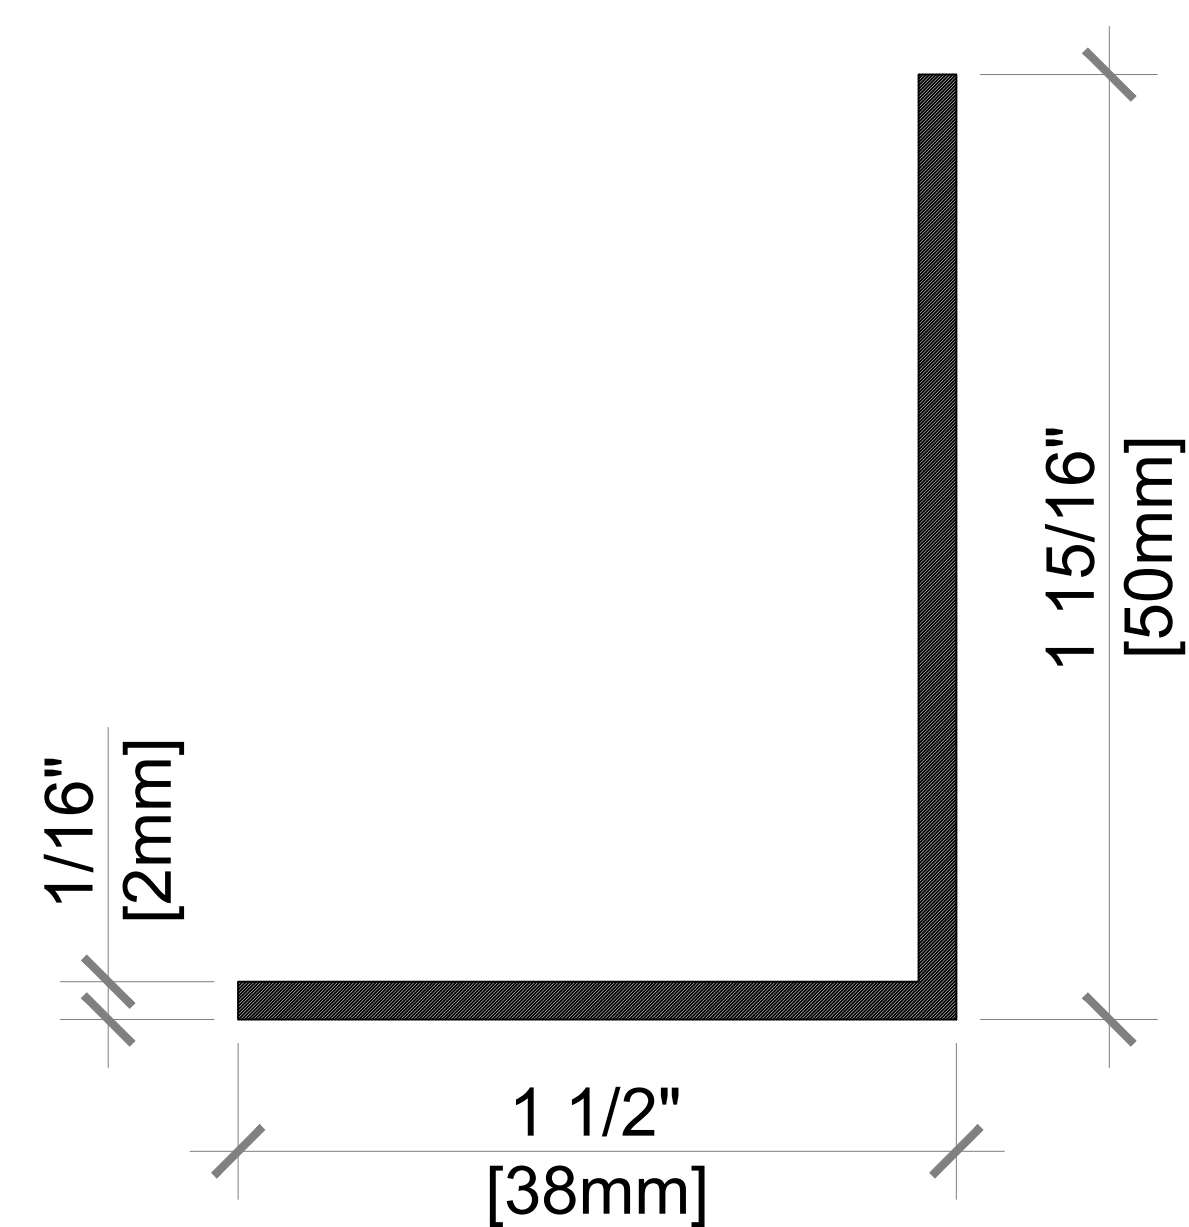

Note: Available in Double & Triple Glazed

Softline 82mm PVC Product Guide

Nail Flange

82mm FIXED PROFILE WITH ALU FLANGE

82mm OPERABLE WINDOW WITH PVC FLANGE

Elevation key:

ALU FLANGE

SCREW