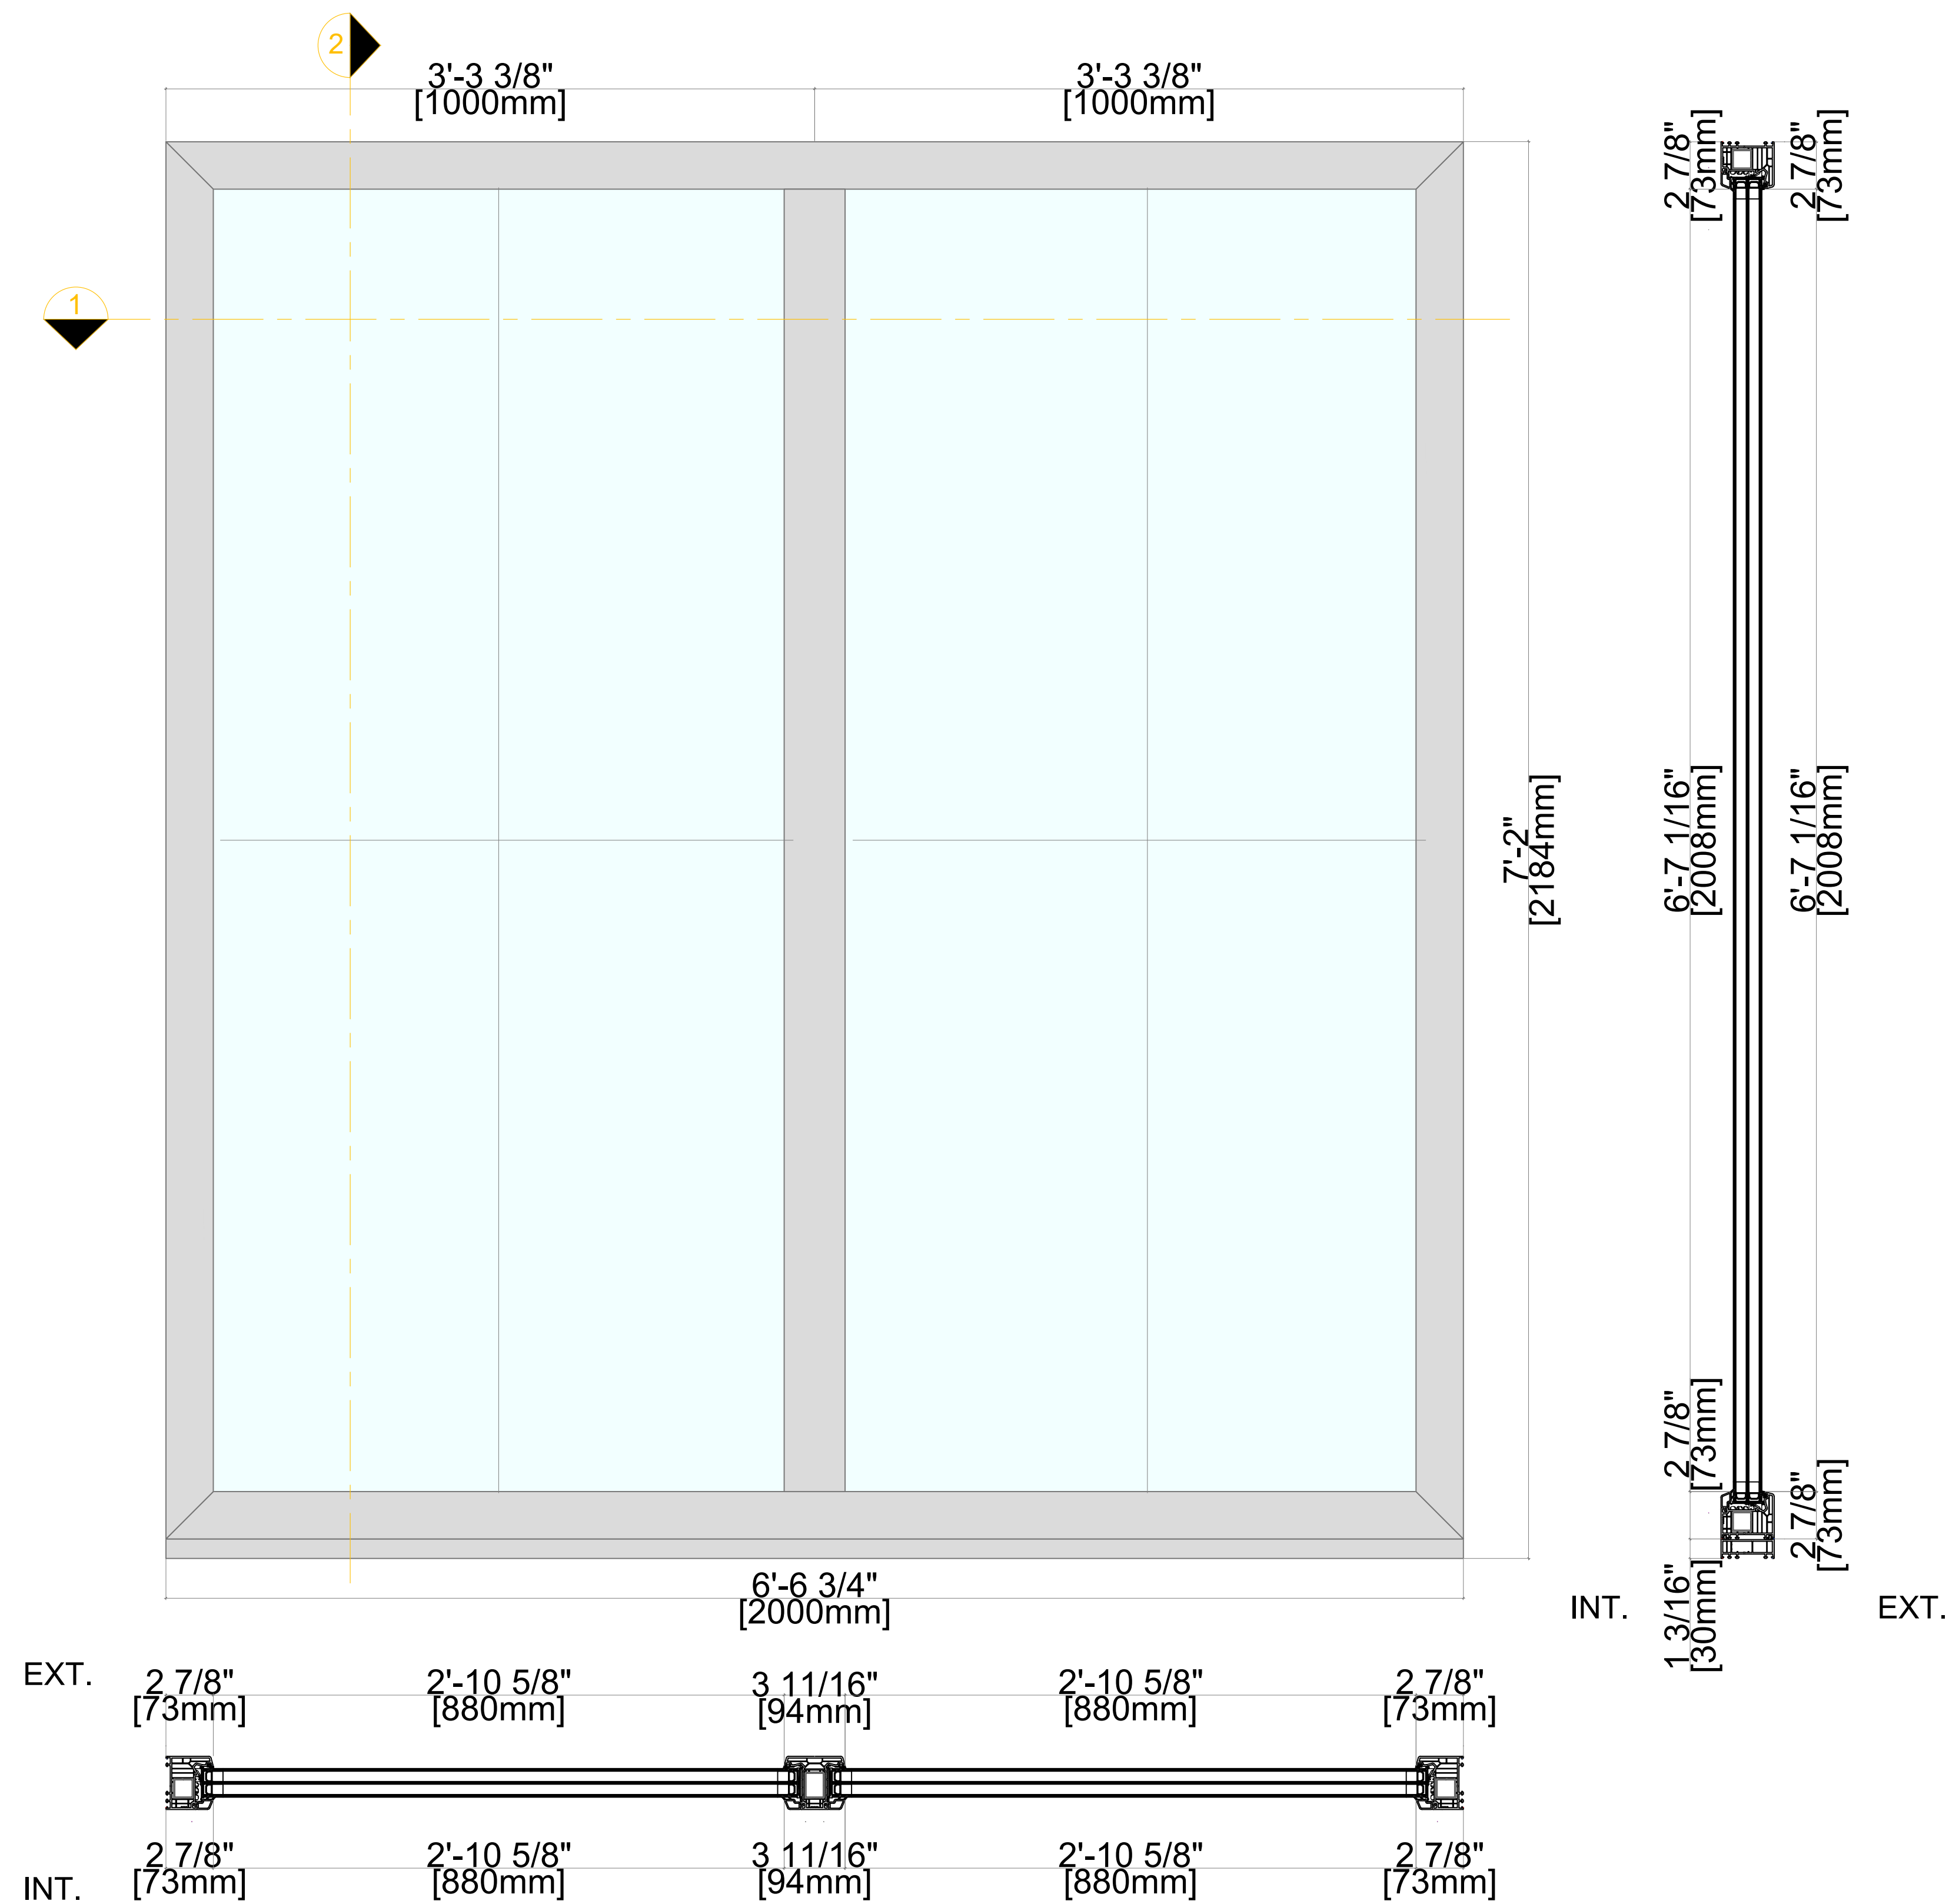

Softline 82mm PVC Product Guide

82mm Profile; Fixed in Frame Side by Side

A M B E R L I N E

HIGH PERFORMANCE WINDOWS AND DOORS