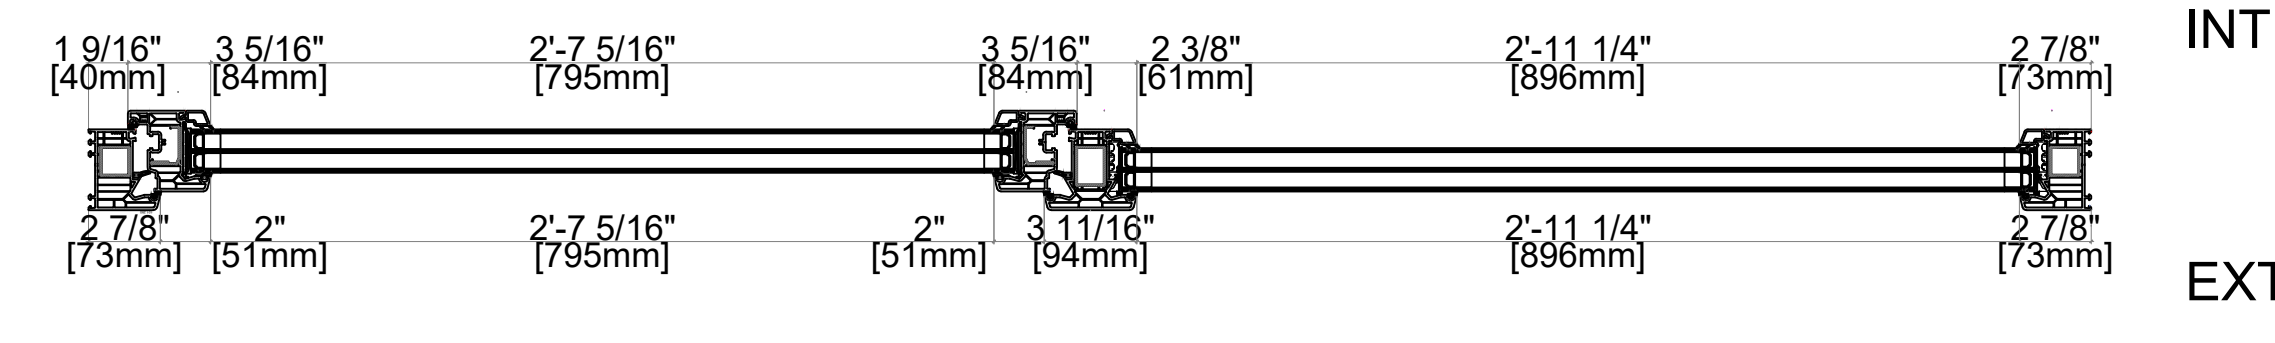

OUTSIDE ELEVATION

FIXED IN FRAME & FIXED IN SASH
FRAME: 101290 FRAME 73mm
SASH: 103341 SASH 84mm
SUB SILL: 114041 SUB SILL 30mm
MULLION: 102310 MULLION 94mm

Note: Available in Double & Triple Glazed

Note: 30mm Sub Sill is Standard but Not Required