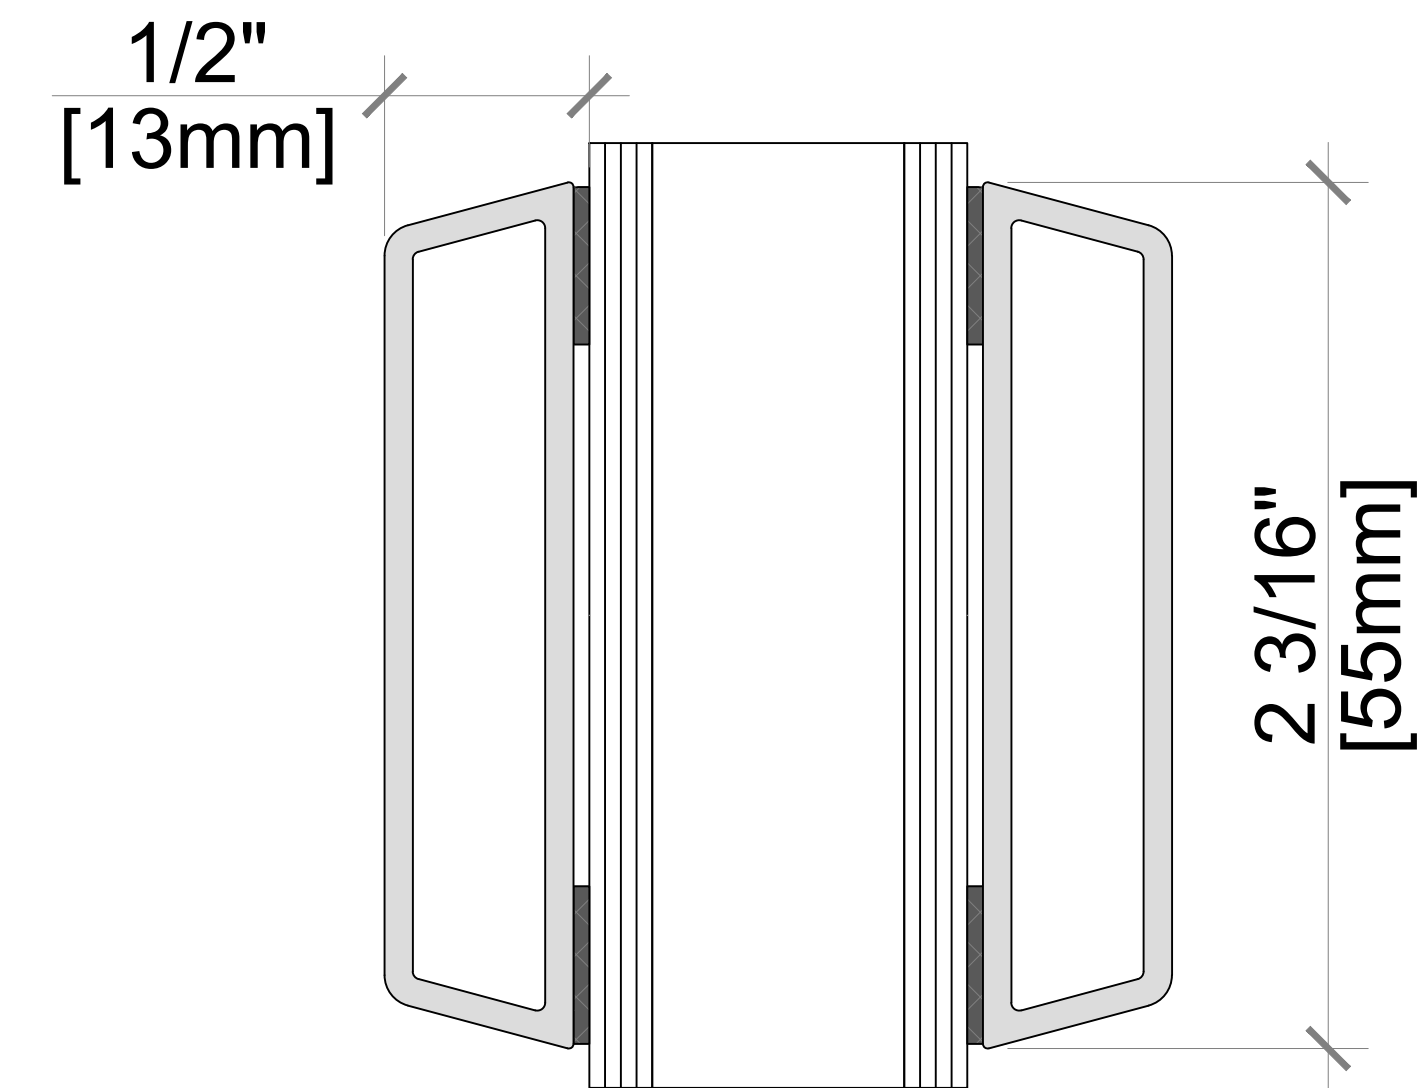

A M B E **R** L I N E

HIGH PERFORMANCE WINDOWS AND DOORS

ADHESIVE MUNTIN BAR -
109590 MULLION 25mm -
DOUBLE GLAZED

ADHESIVE MUNTIN BAR -
109587 MULLION 25mm -
DOUBLE GLAZED

ADHESIVE MUNTIN BAR -
109589 MULLION 55mm -
DOUBLE GLAZED