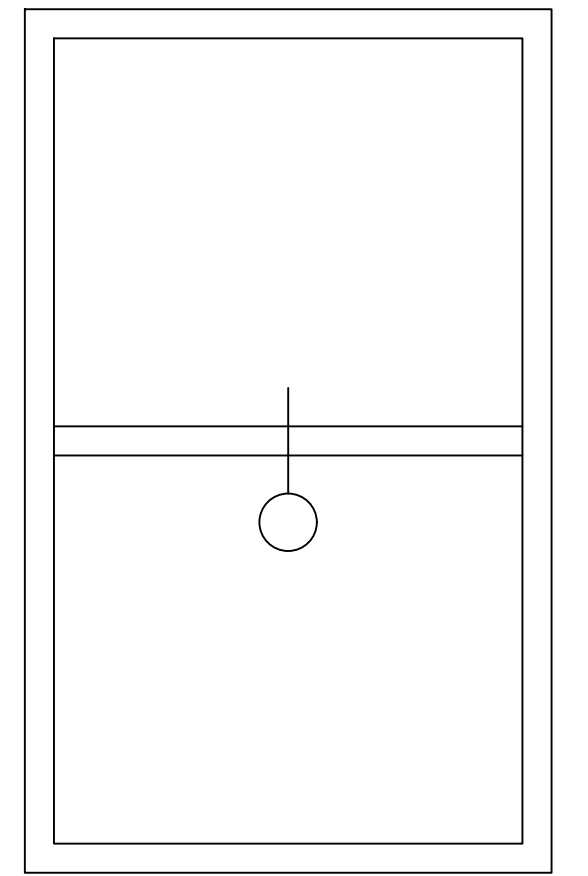

ADHESIVE MUNTIN BAR -
109588 MULLION 40mm -
DOUBLE GLAZED