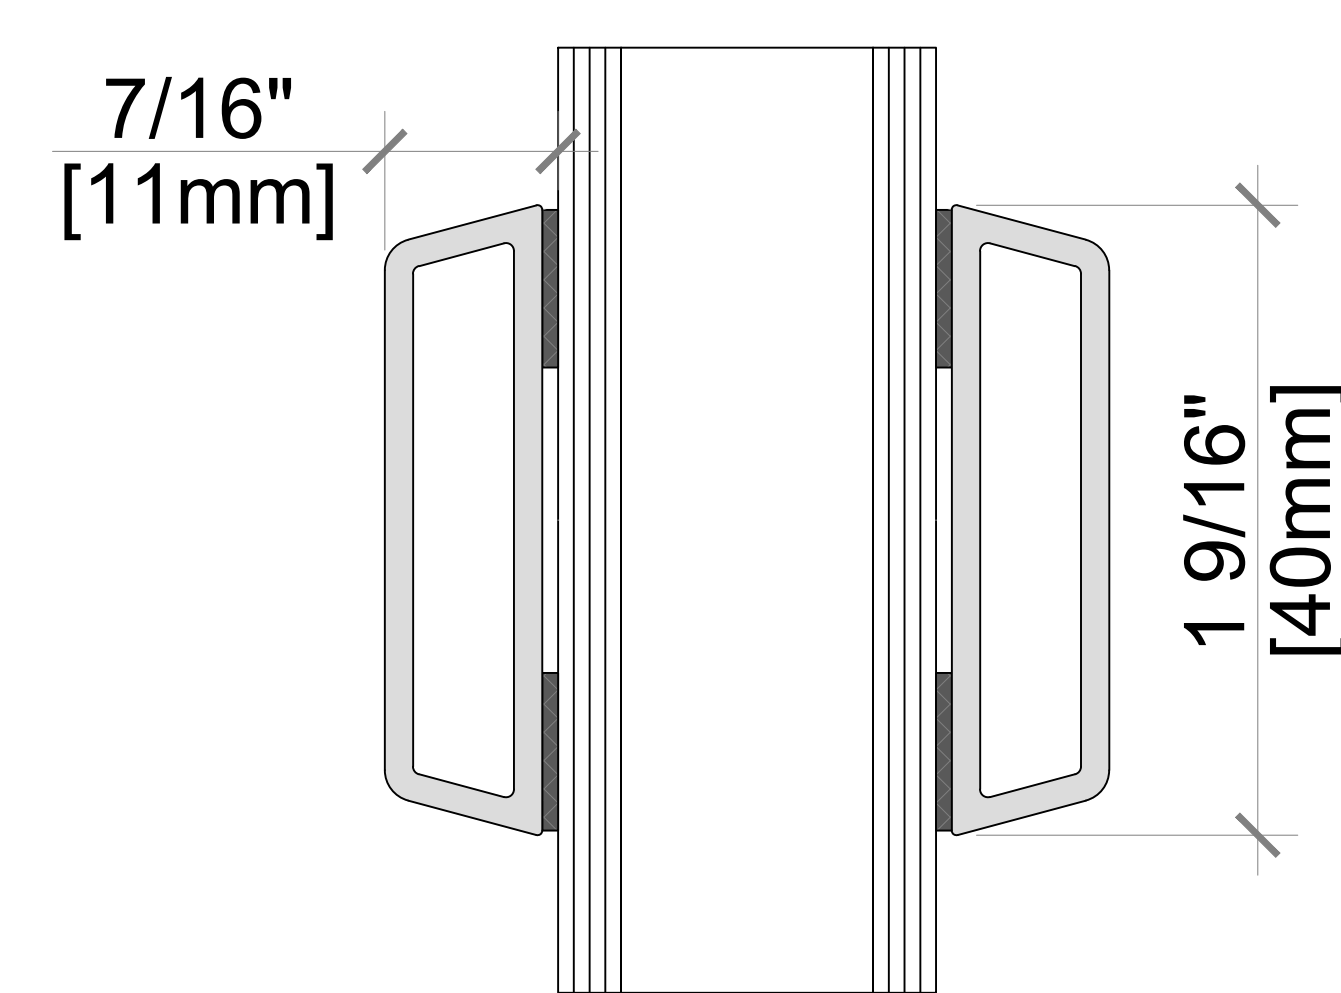

ADHESIVE MUNTIN BAR -
109591 MULLION 40mm -
DOUBLE GLAZED

Note: Available in Double &
Triple Glazed