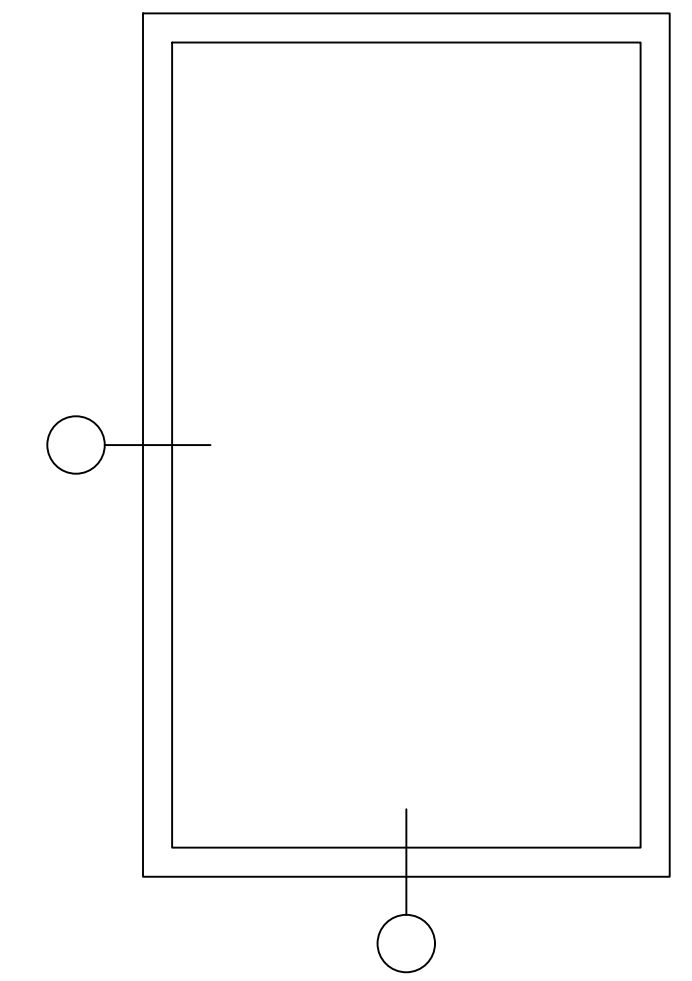

OPERABLE SLIDING WINDOW WITH FIXED IN FRAME SIDE LIGHT

FRAME: 101290 FRAME 73mm

SASH: 103341 SASH 84mm

SUB SILL: 114041 SUB SILL 30mm

MULLION: 102310 MULLION 94mm

Note: Available in Double & Triple Glazed

Note: 30mm Sub Sill is Standard but Not Required