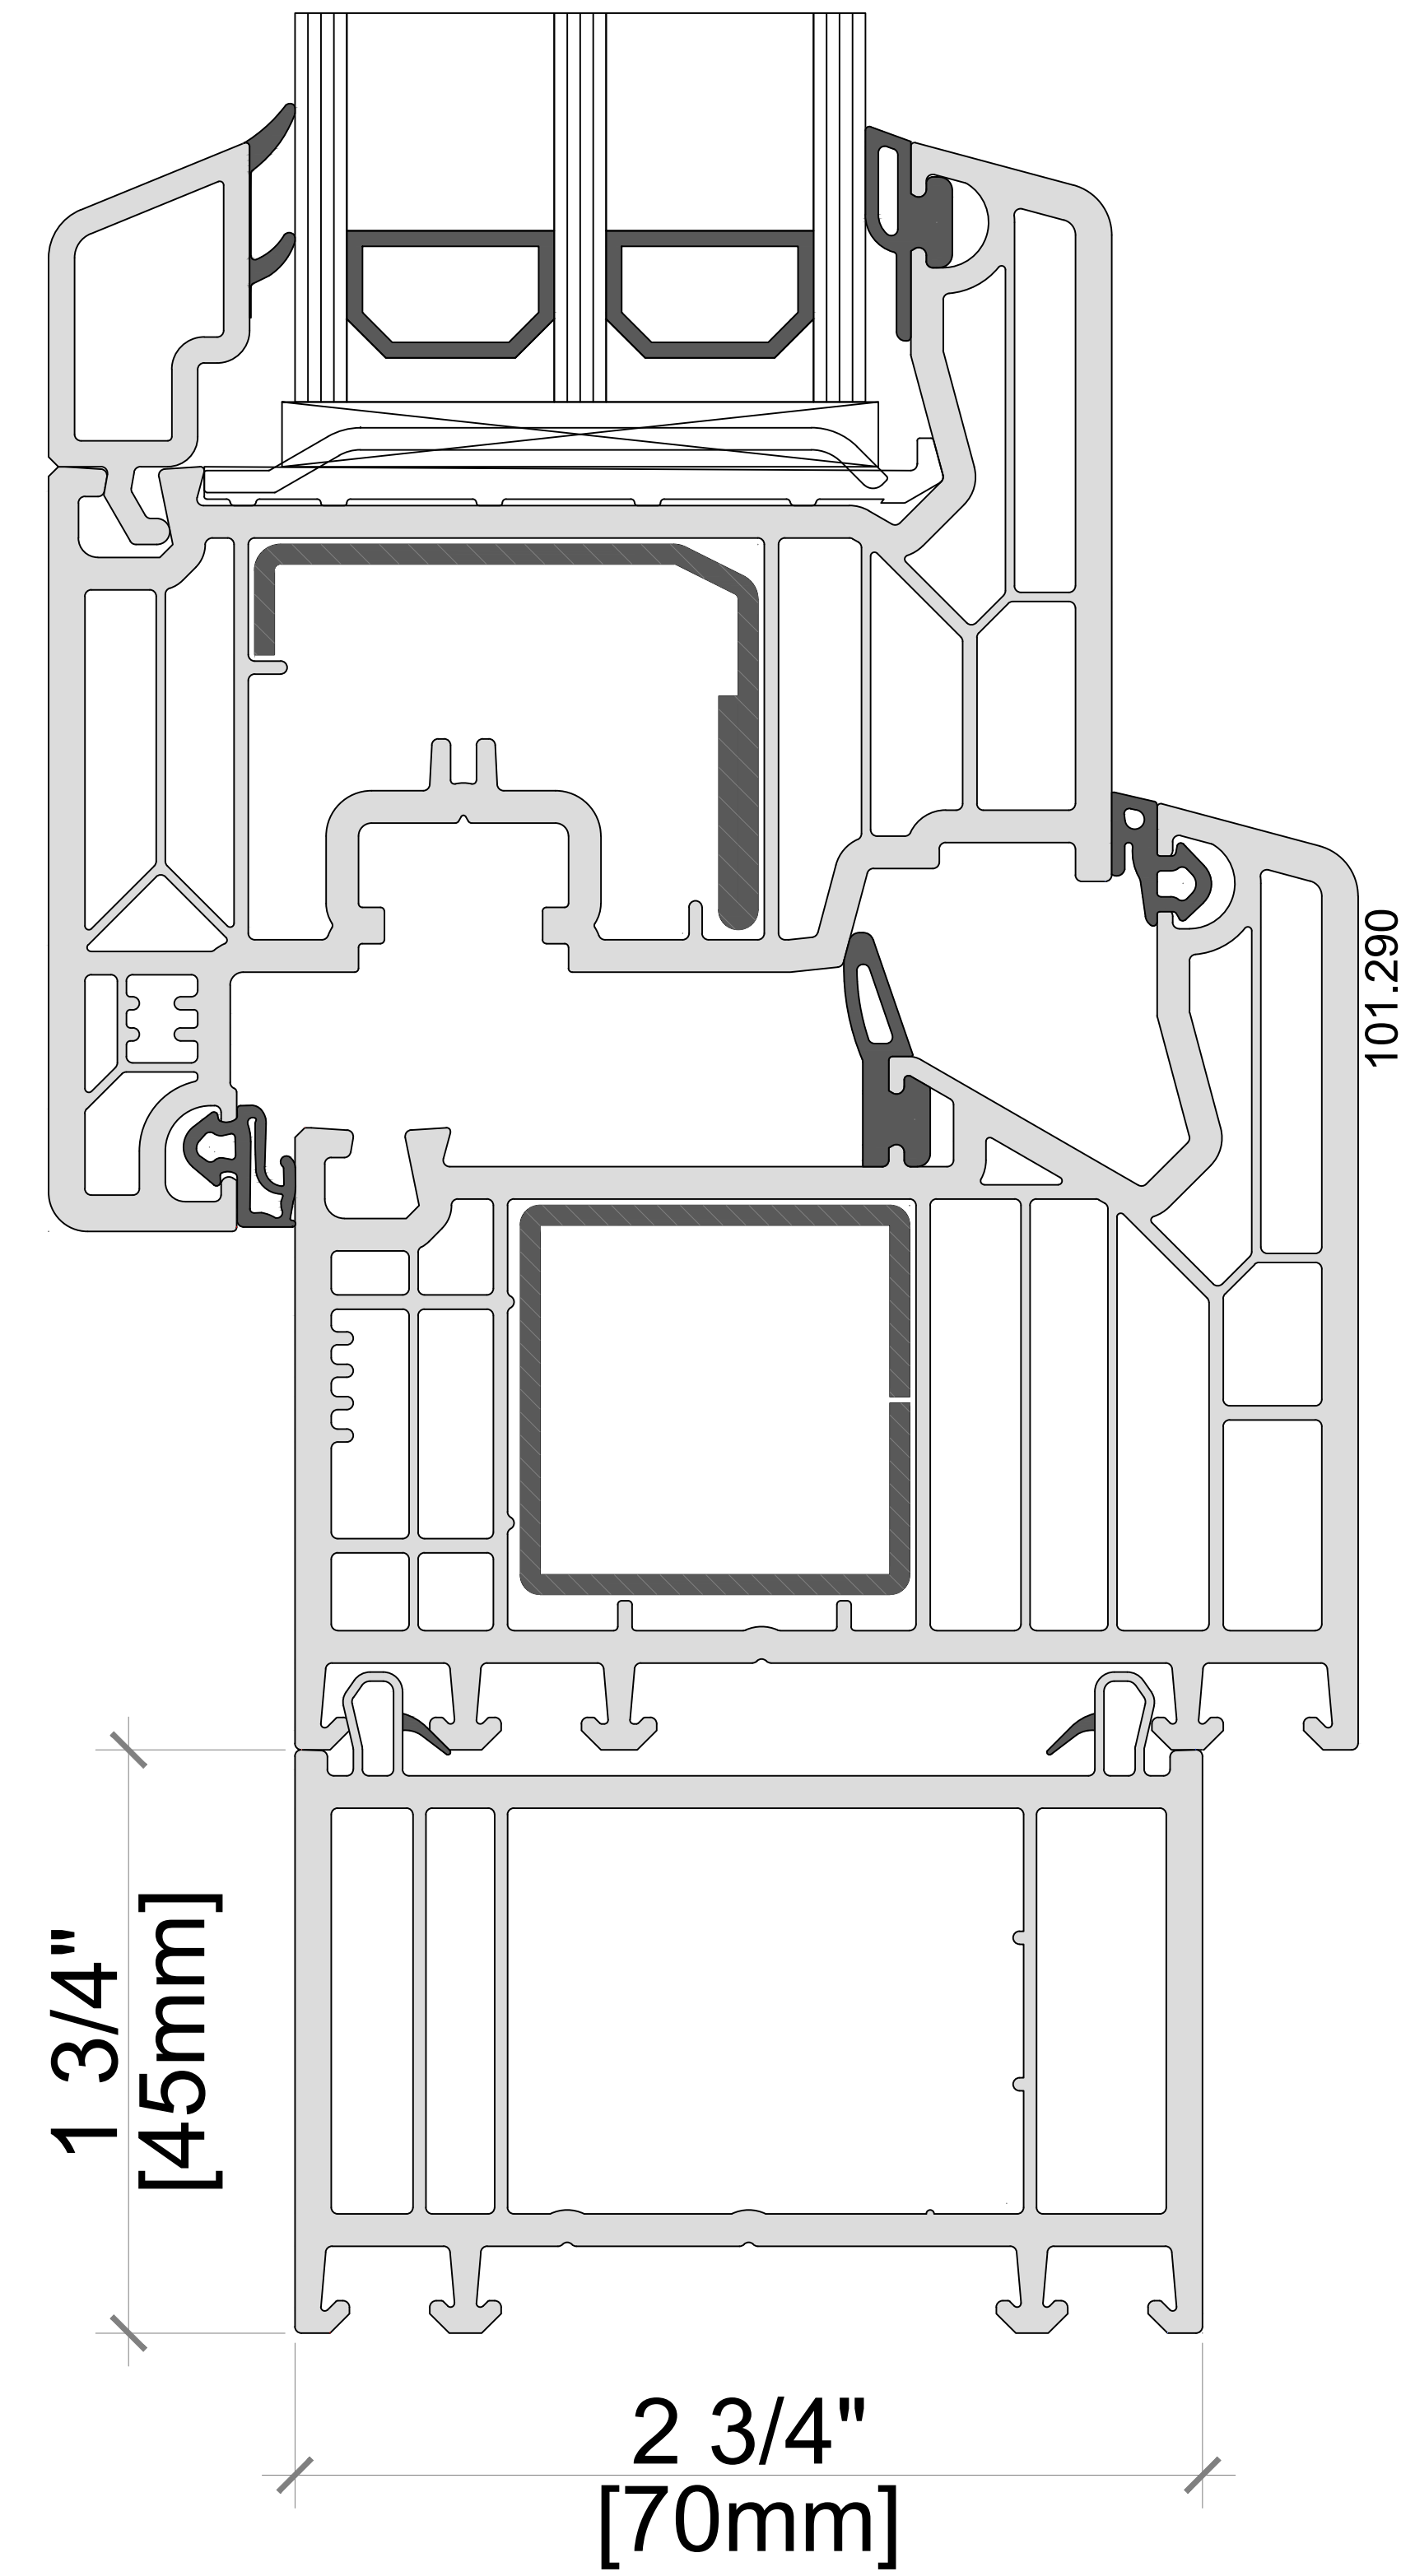

45mm SET BACK SUB SILL:
114202 SUB SILL 45mm

Note:

No Sub Sill is an Option Only Under Certain Conditions Where it is Not Required.

Elevation key: