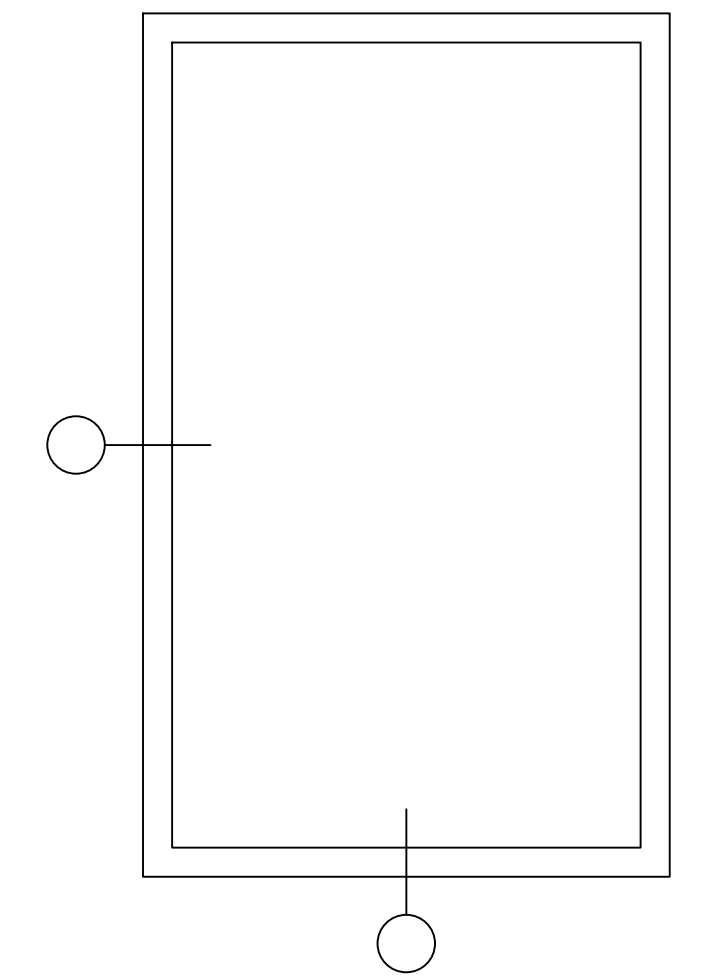

Softline 82mm PVC Product Guide

82mm Profile; Fixed in Sash Side by Side

A M B E R L I N E

HIGH PERFORMANCE WINDOWS AND DOORS

Elevation key:

Note: Available in Double & Triple Glazed
Note: 30mm Sub Sill is Standard but Not Required