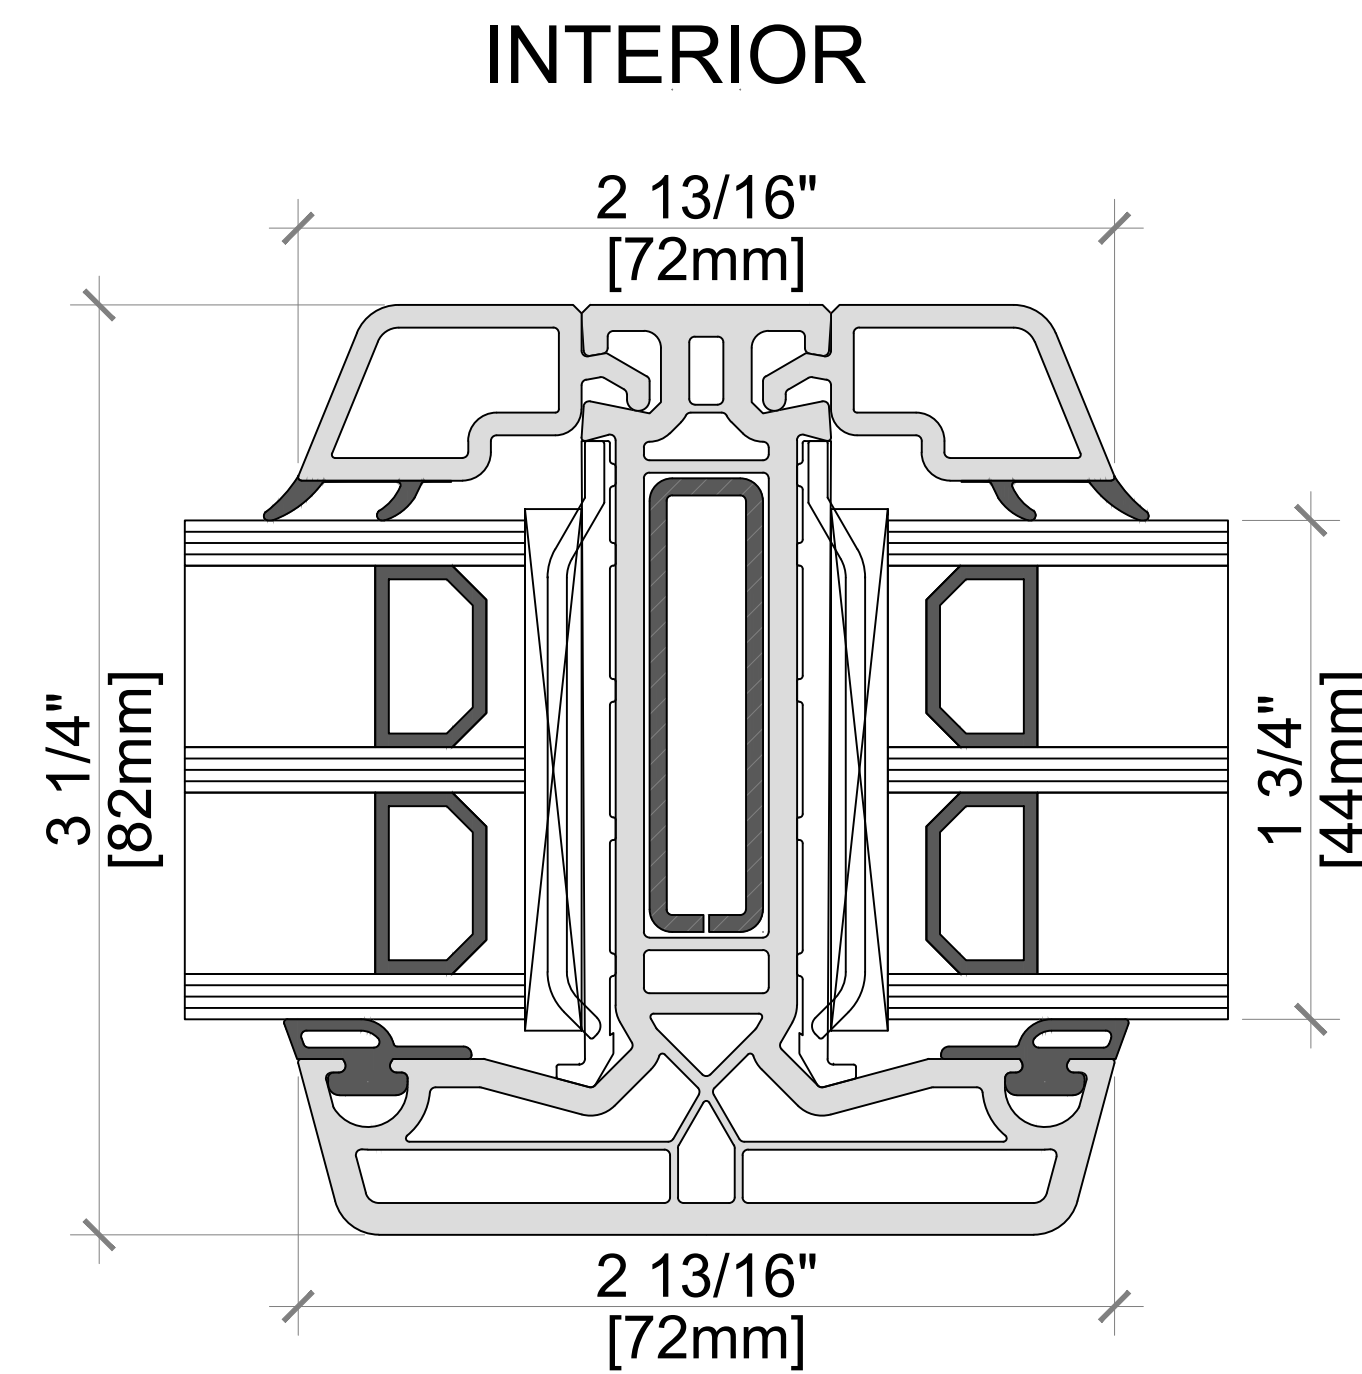

Softline 82mm PVC Product Guide

Glass Partitioning Mullions

A M B E R L I N E

HIGH PERFORMANCE WINDOWS AND DOORS

EXTERIOR
GLASS PARTITIONING MULLION - OPTIONAL
102315 MULLION 72mm -
TRIPLE GLAZED