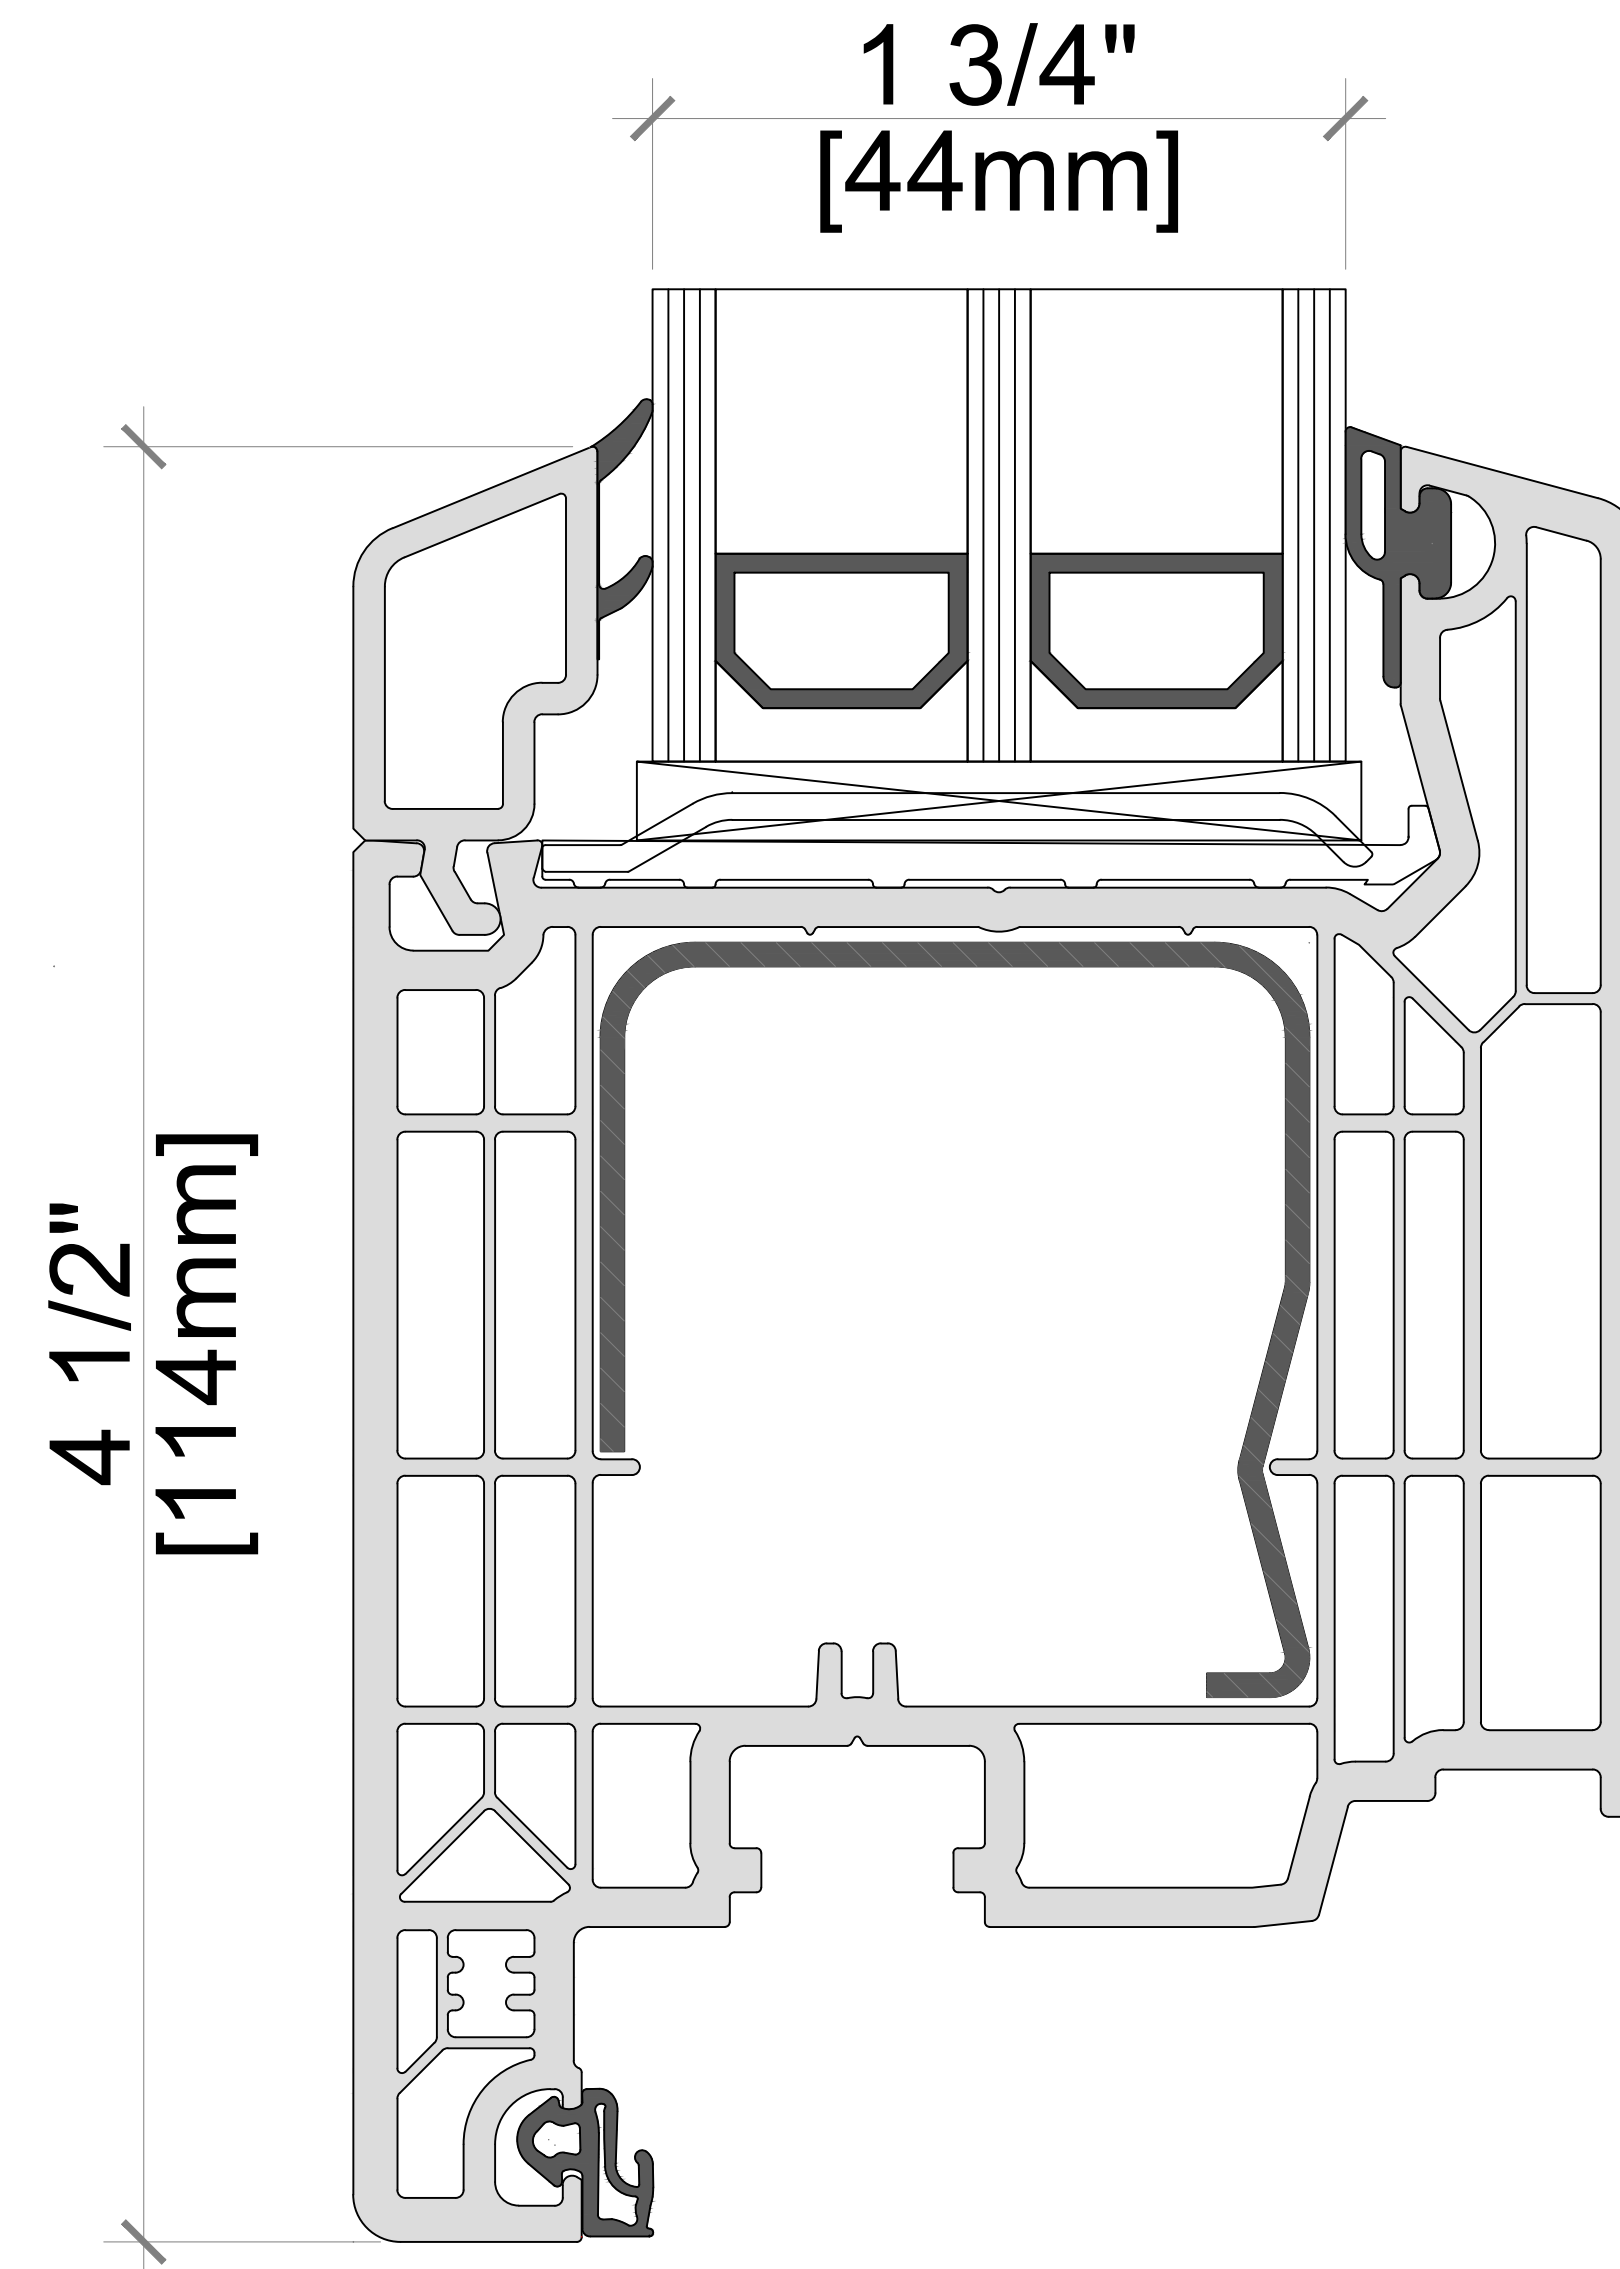

114mm SASH - LARGE SASH WINDOW OR
PATIO DOOR:
103345 SASH 114mm