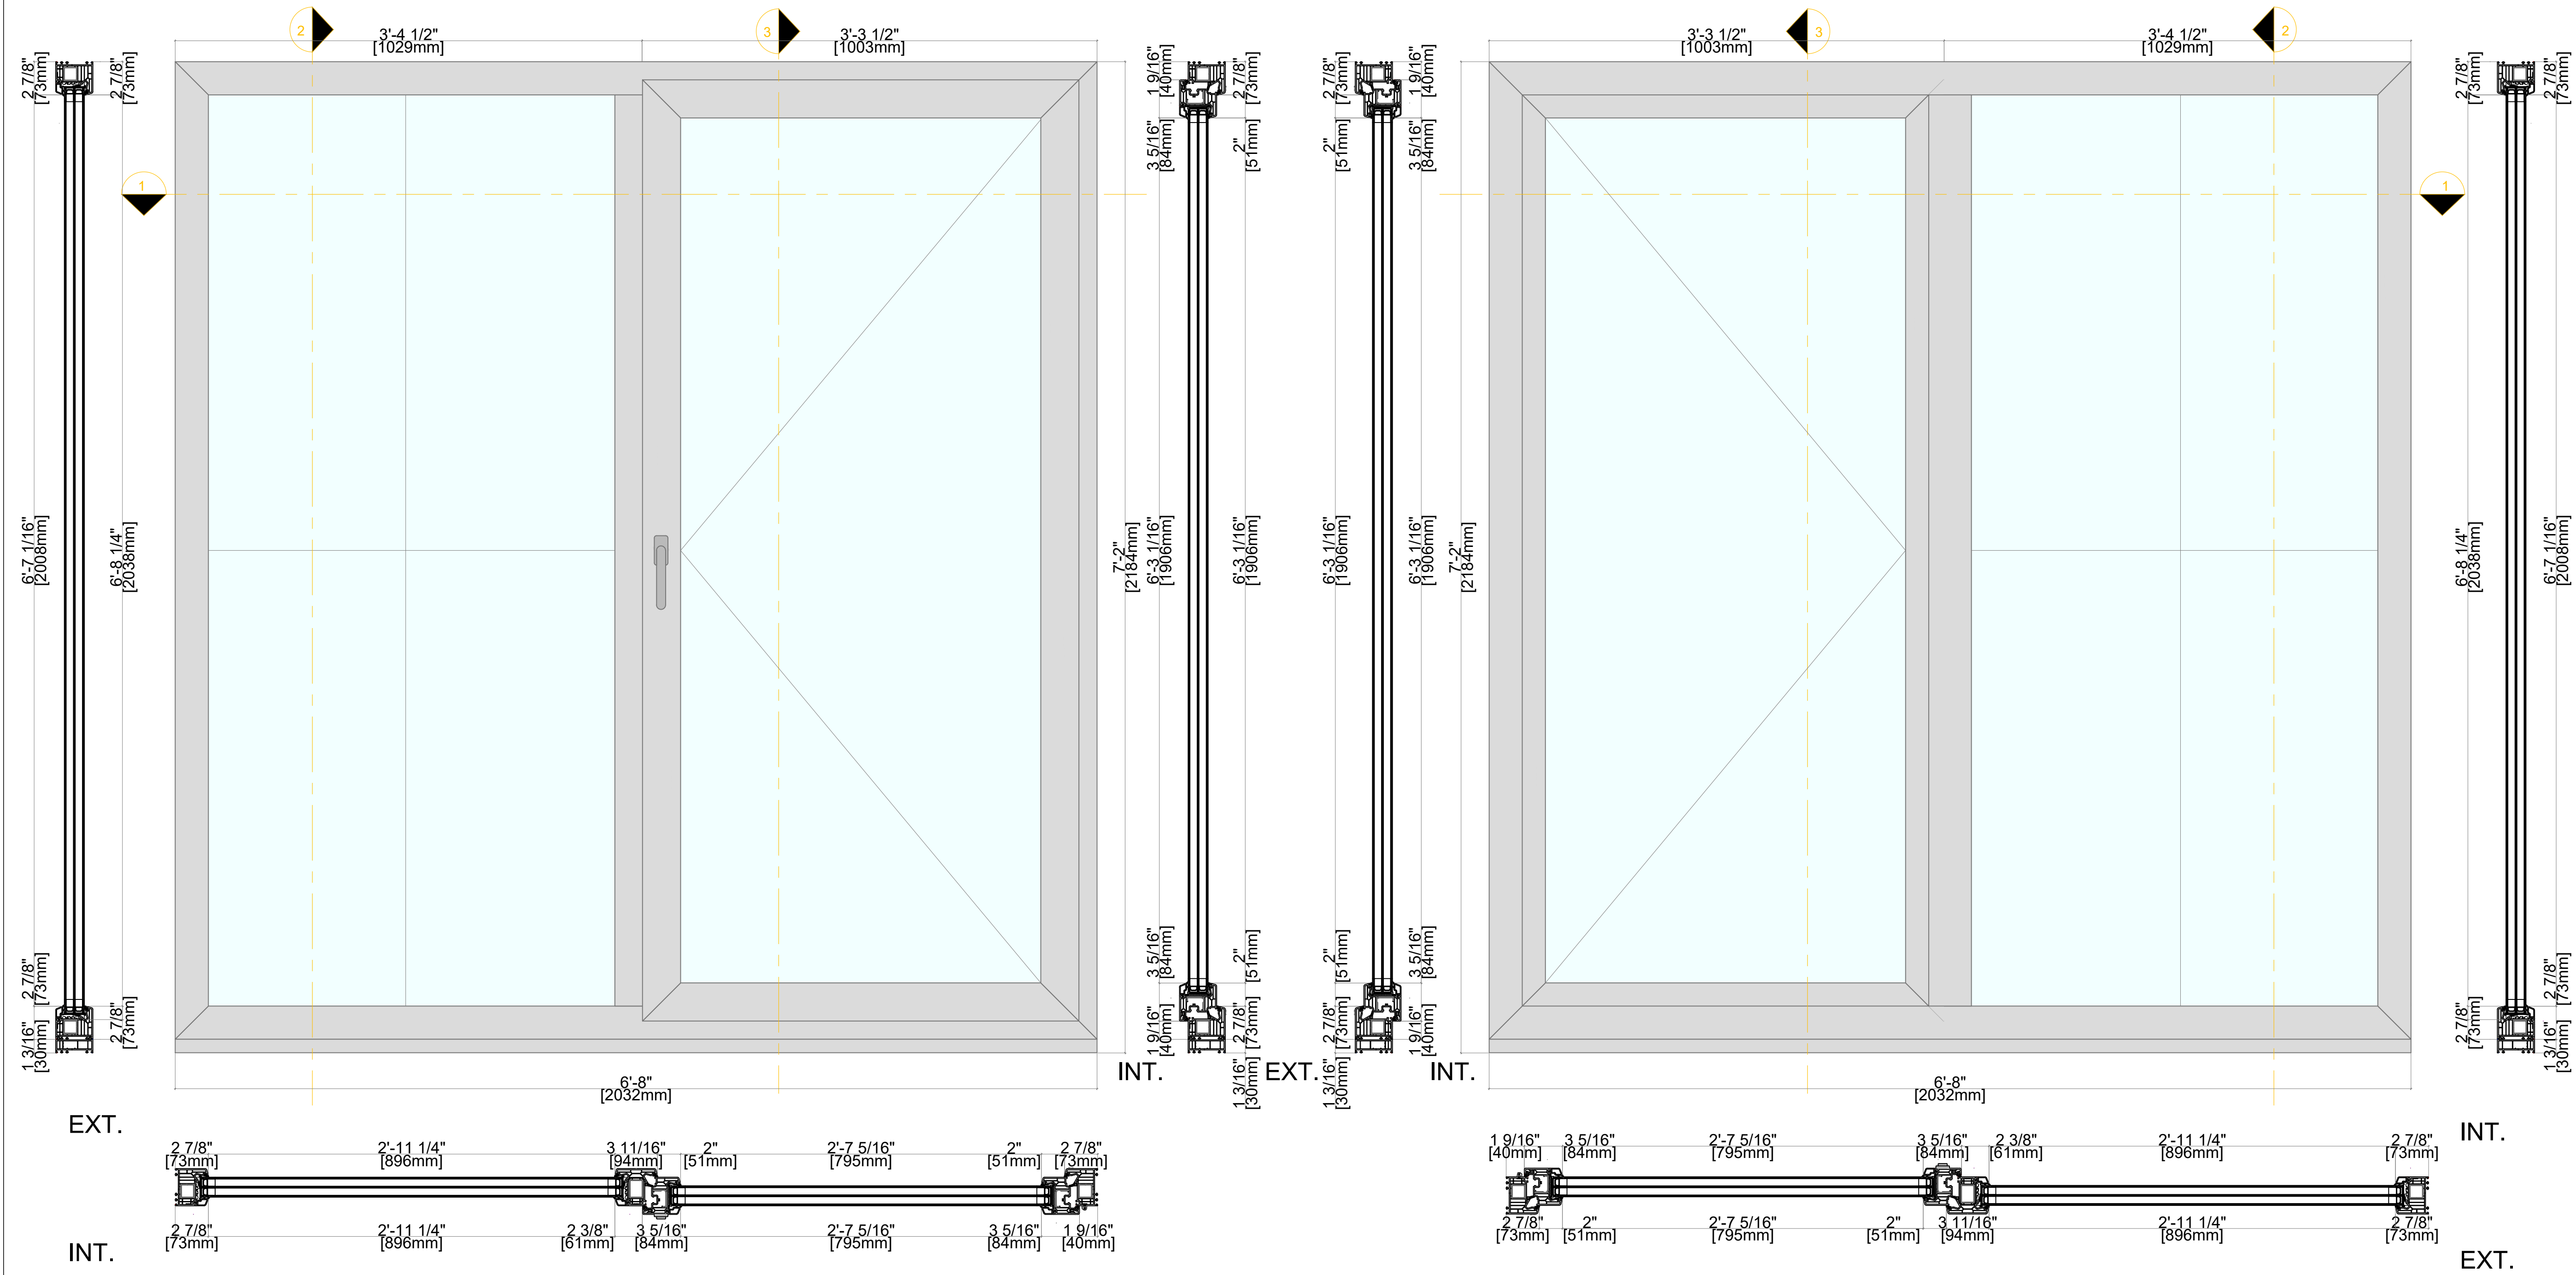

Note: Available in Double & Triple Glazed
Note: 30mm Sub Sill is Standard but Not Required

Softline 82mm PVC Product Guide

82mm Profile, Inswing Operable Swing Sash & Fixed In Frame

A M B E R L I N E

HIGH PERFORMANCE WINDOWS AND DOORS