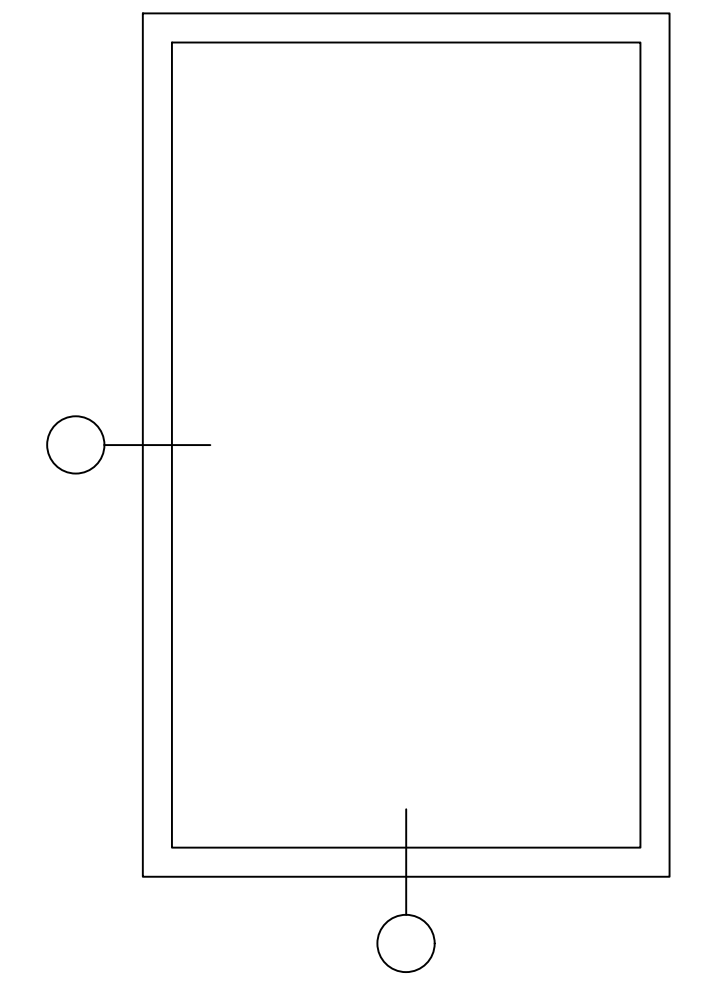

Elevation key: