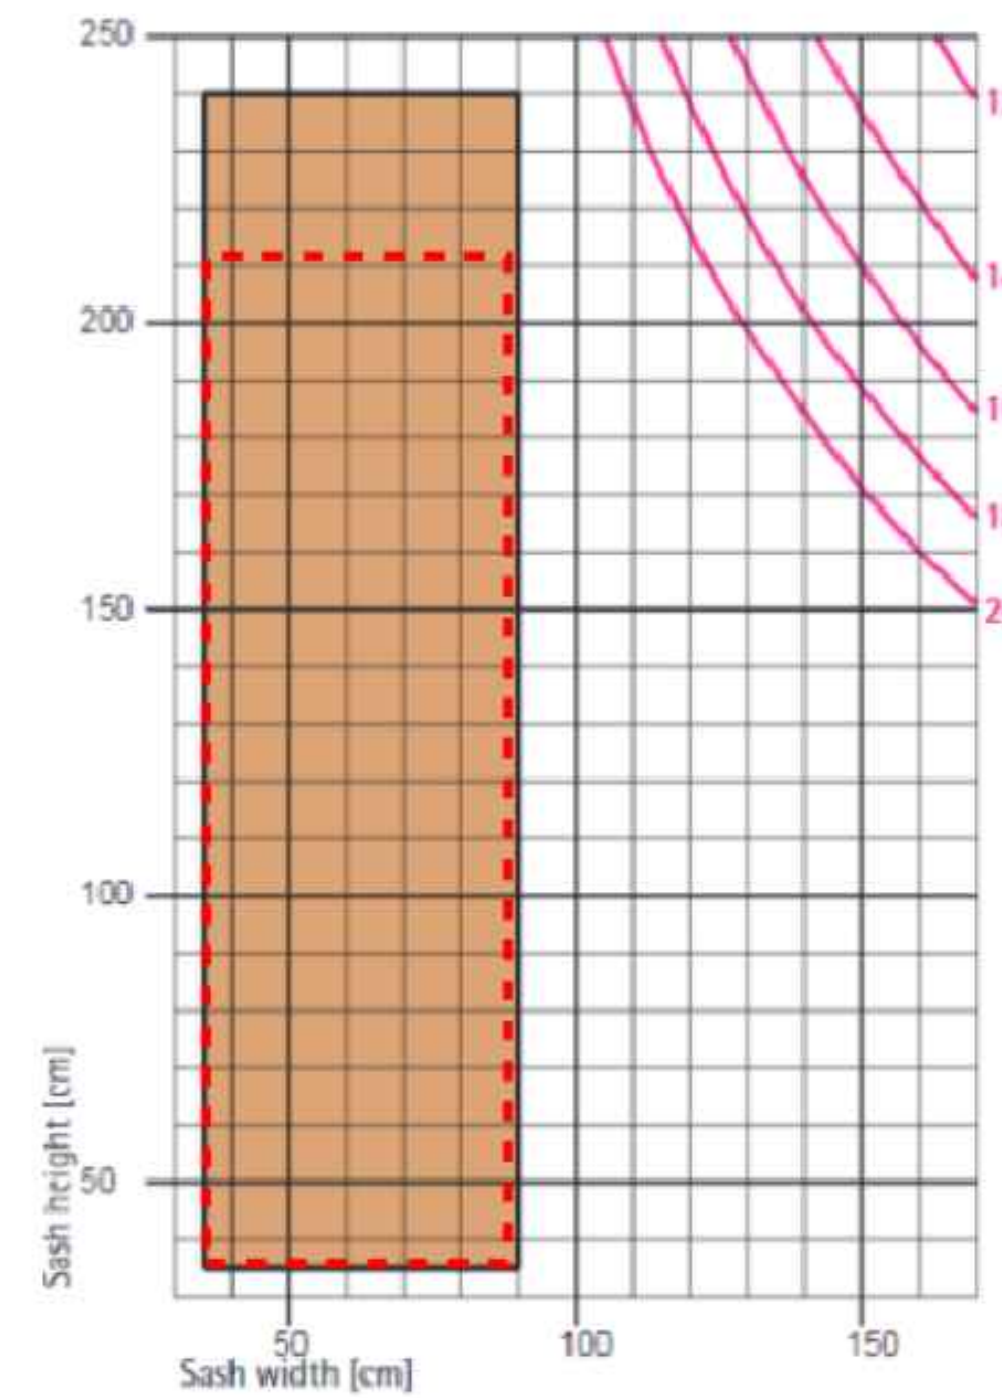

PVC windows and doors *Minimum/Maximum information.*

Patio swing door window maximum sizes (Chart is in cm, divide by 2.54 to get inches.)

Sizing guide: sash size

Max sash height: 84" (213cm) frame size 87"
Max sash width: 35" (90cm) frame size 38"

The pink line represents the total glass combined thickness in an IGU. This is NOT the total IGU thickness

-Standard combined thickness is 12mm (4mmX3).

-Anything over 7' (84"/213cm) commonly will be sized up to 18mm thickness (6mmX3)

Amberline size limits

Limits of the maximum sizes: