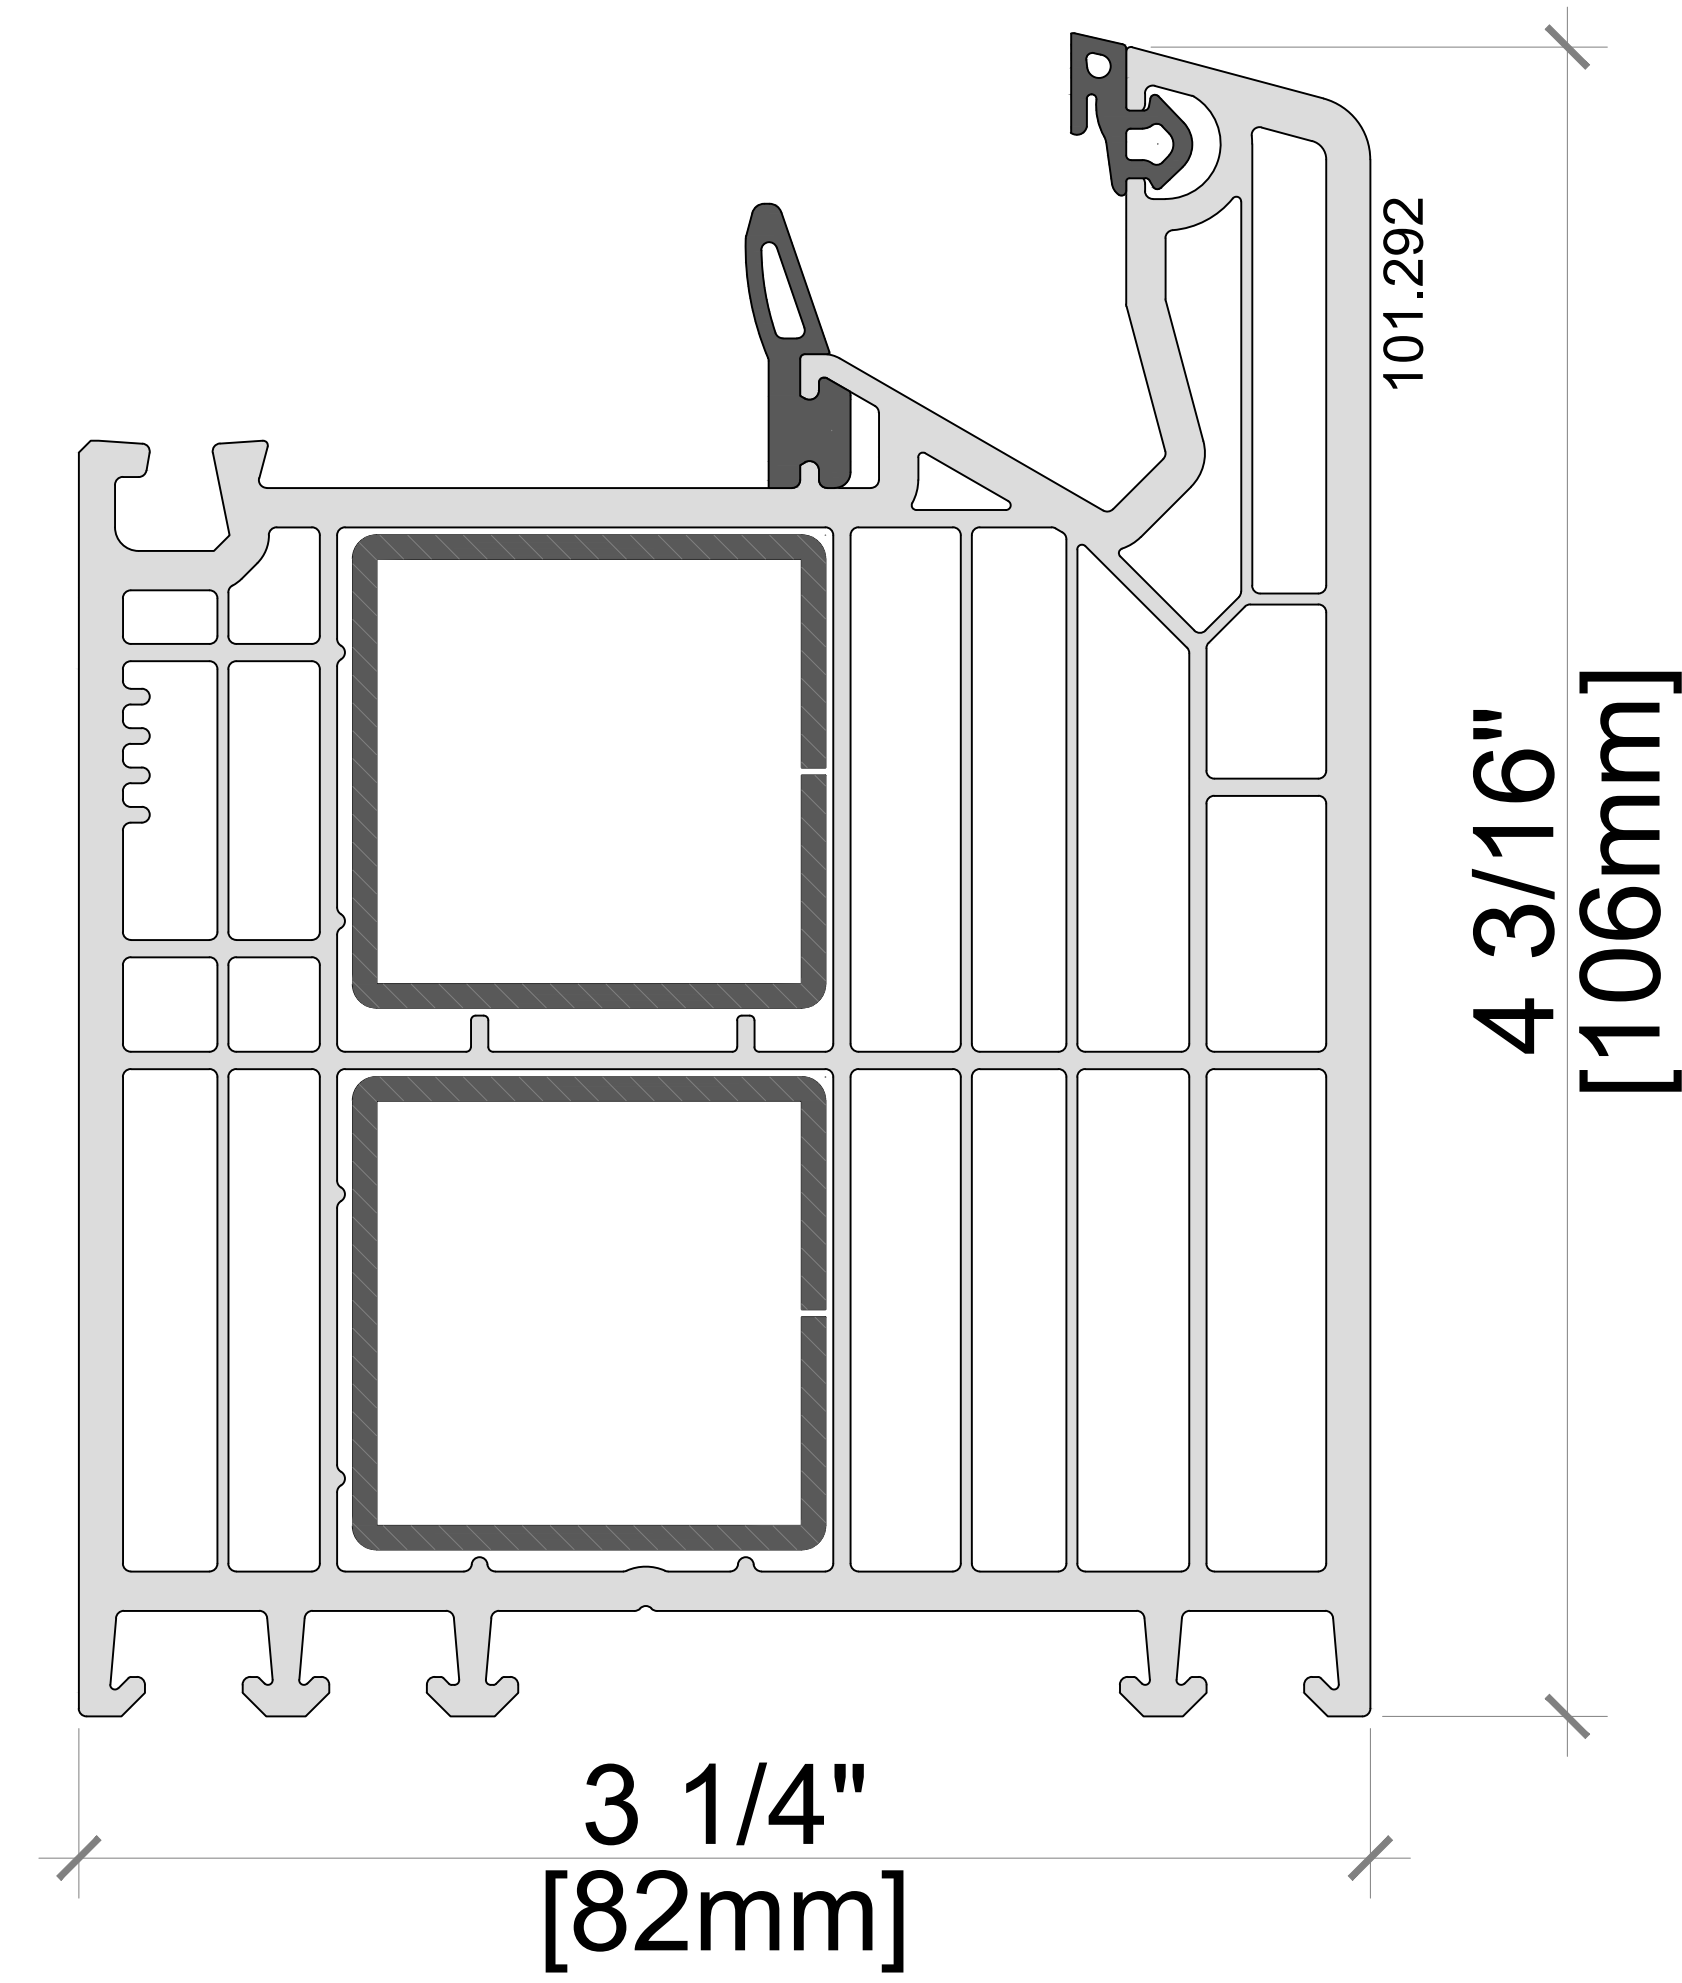

106mm FRAME - LARGE FRAME WINDOW
OR PATIO DOOR
101292 FRAME 106mm