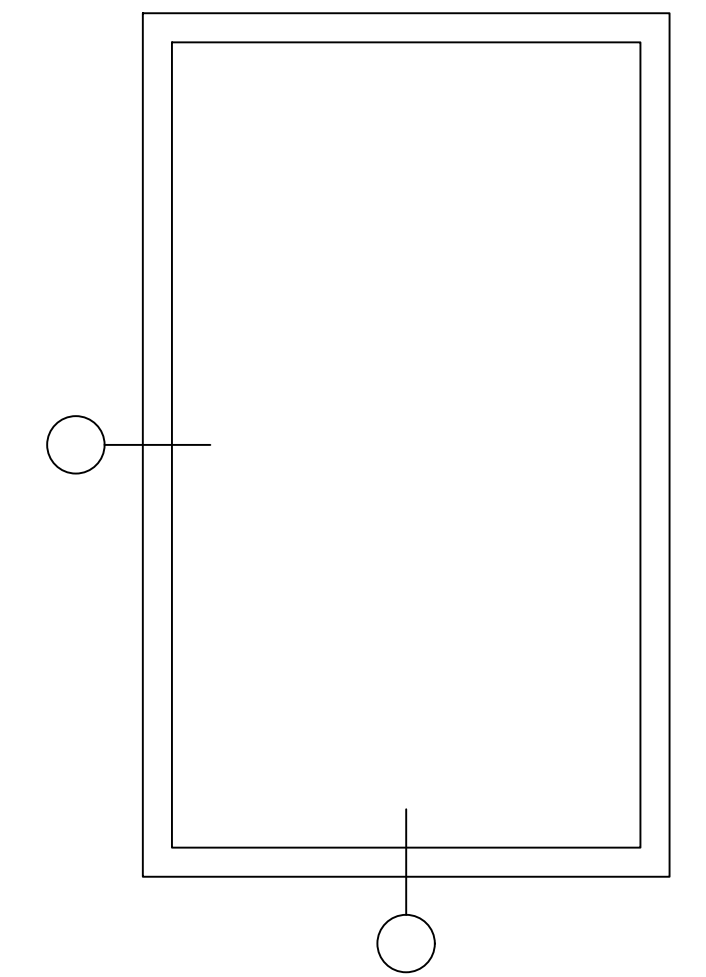

Softline 82mm PVC Product Guide

82mm Profile; Fixed in Frame

A M B E R L I N E

HIGH PERFORMANCE WINDOWS AND DOORS

Elevation key:

Note: Available in Double & Triple Glazed

Note: 30mm Sub Sill is Standard but Not Required