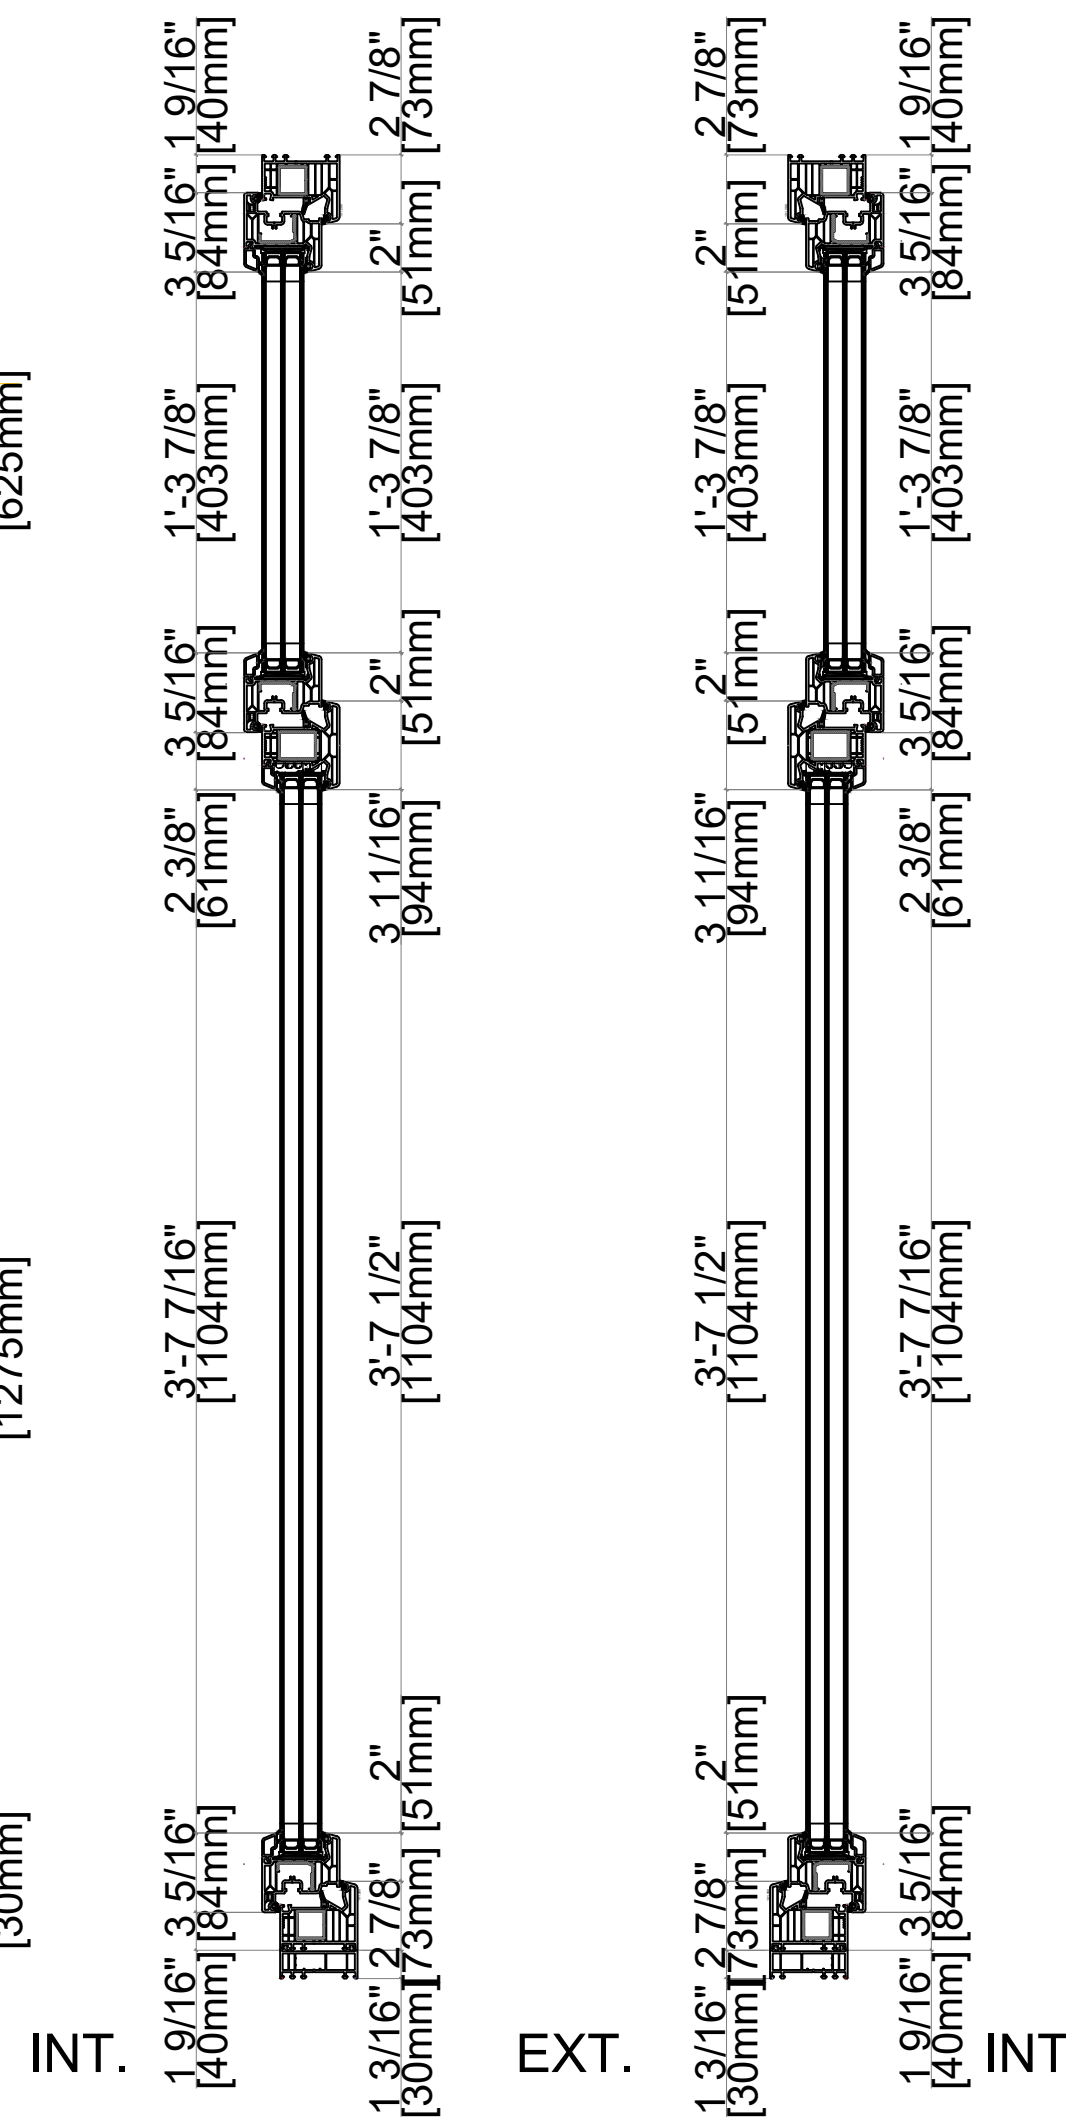

Softline 82mm PVC Product Guide

82mm Profile, Inswing Double Tilt Operable Sash Over Double Fixed In Frame

A M B E R L I N E

HIGH PERFORMANCE WINDOWS AND DOORS

INSIDE ELEVATION