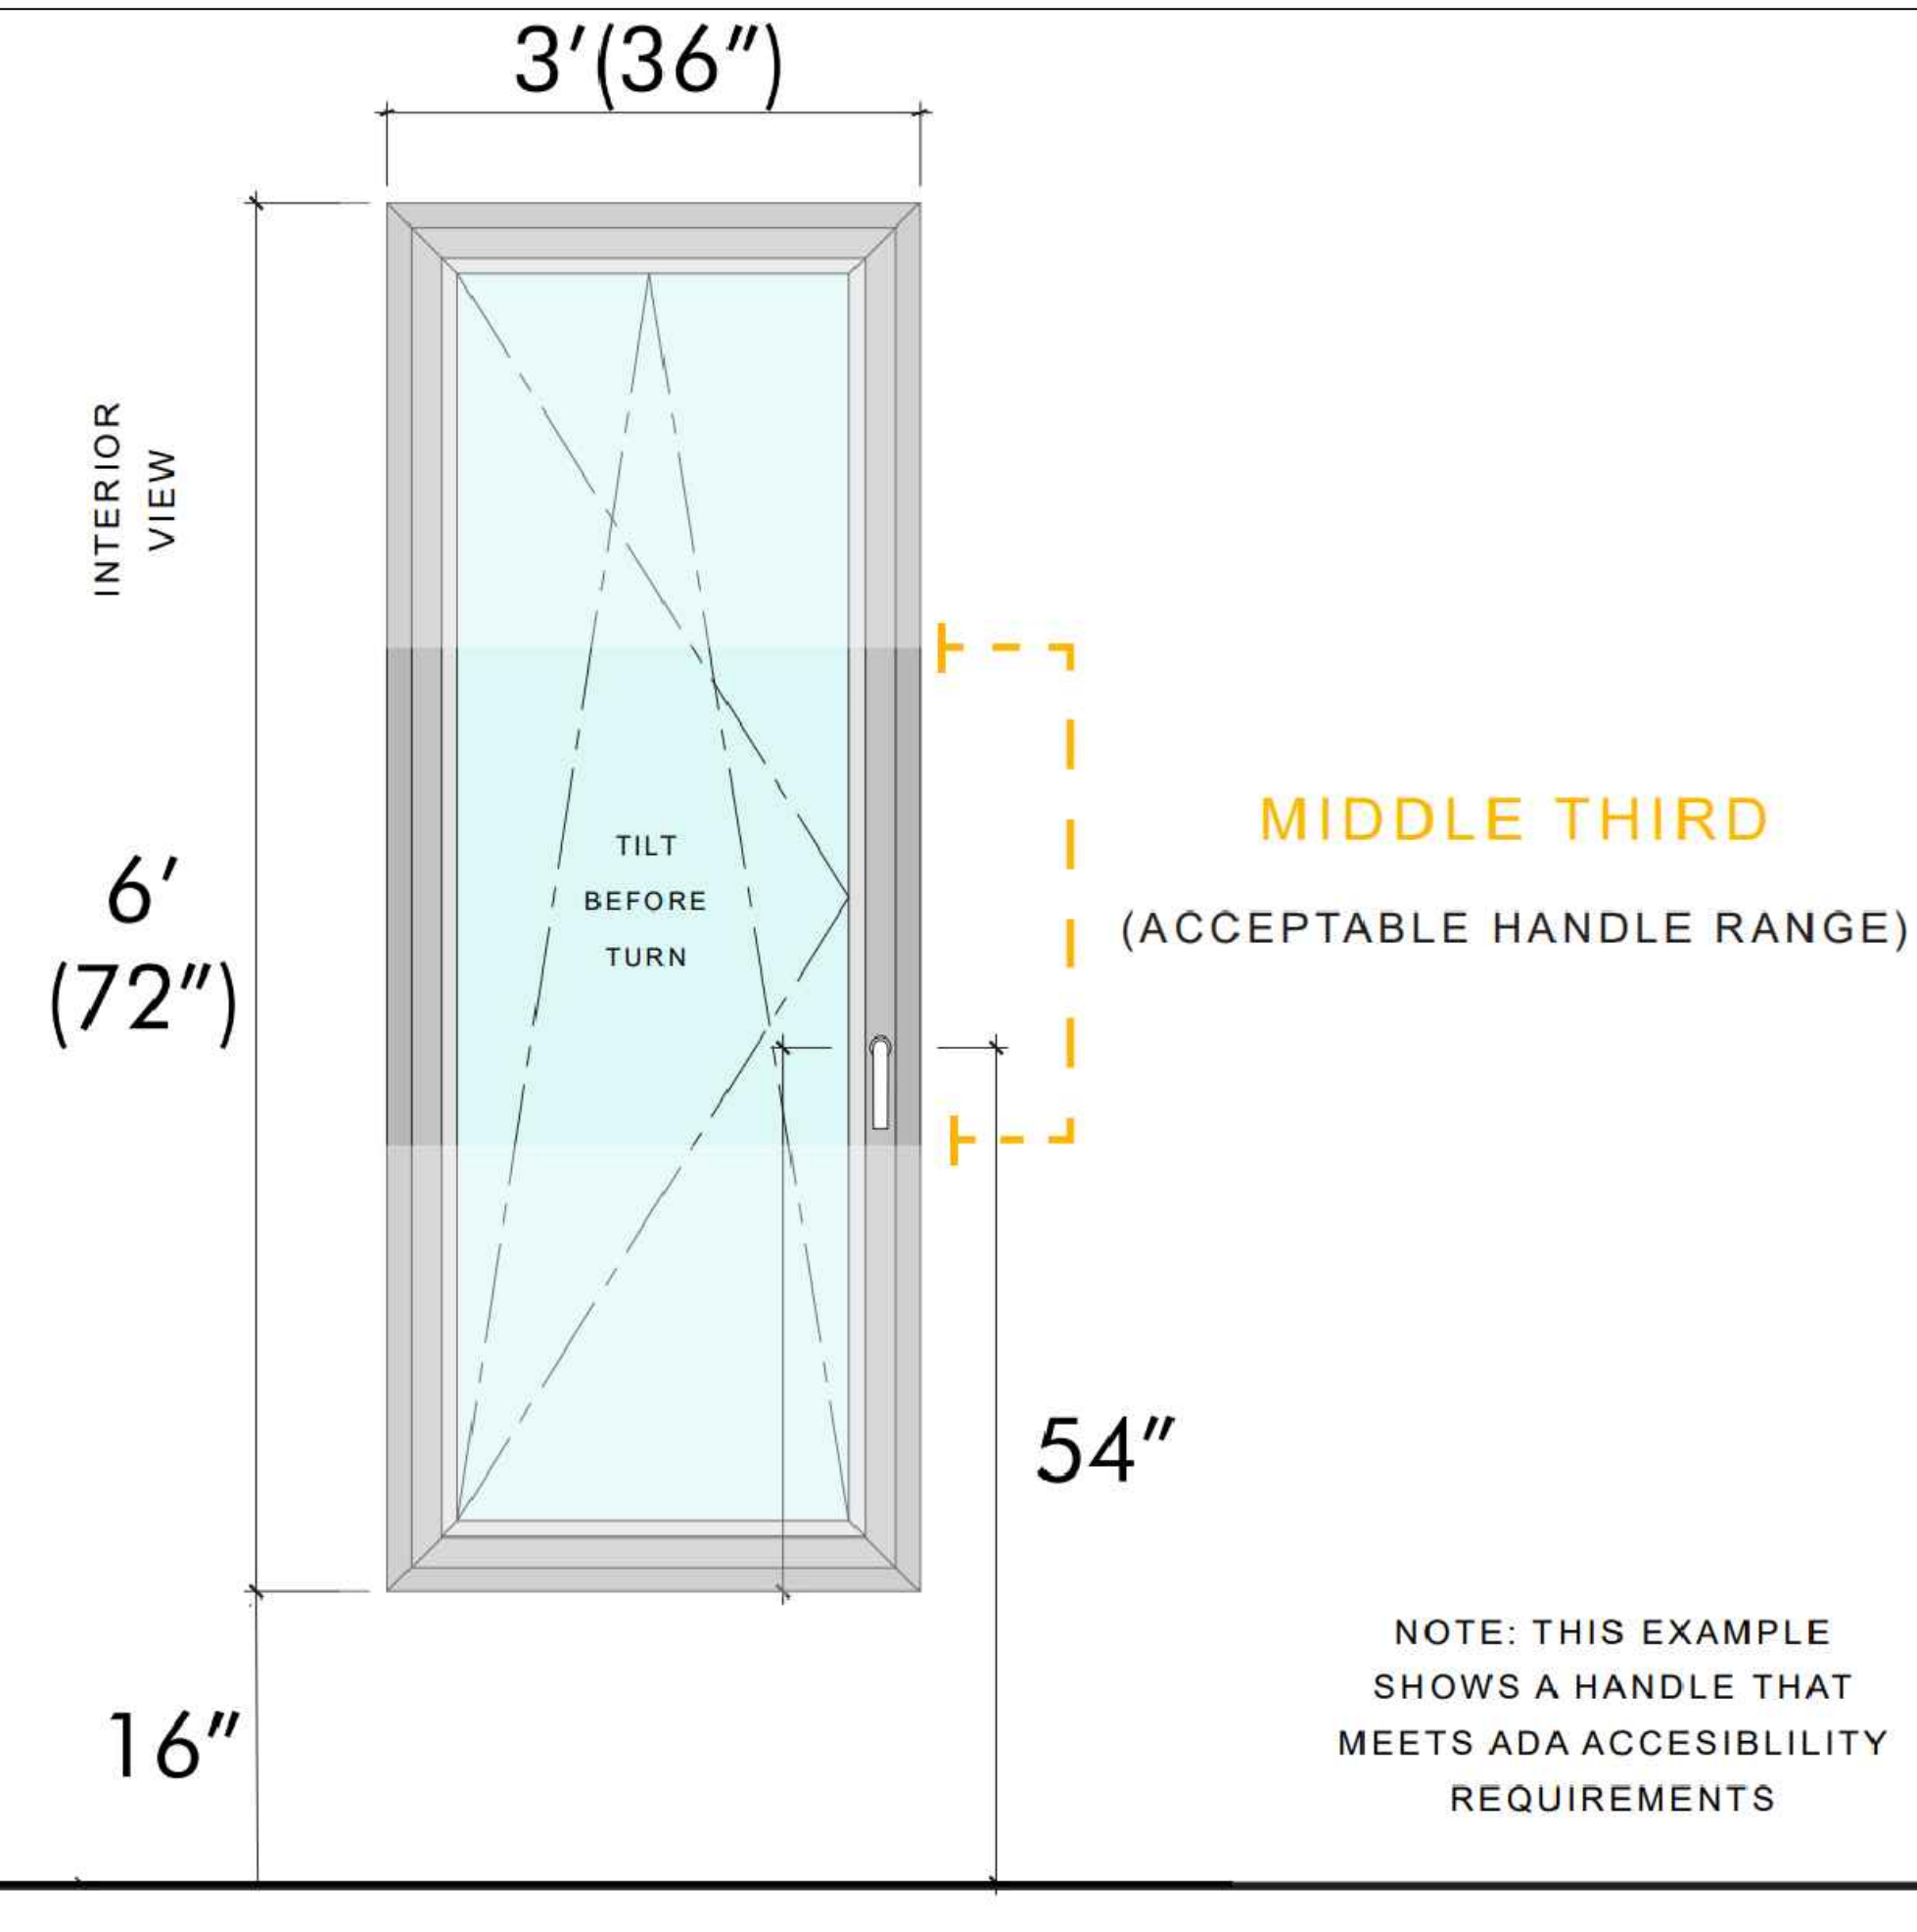

Softline 82mm PVC Product Guide

Window Handle Guidelines