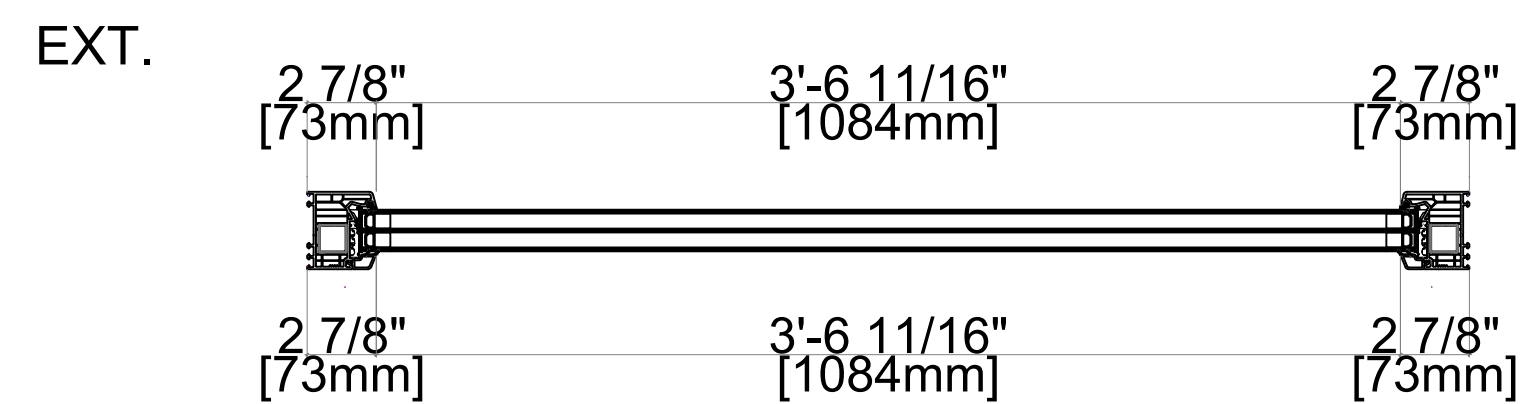

Softline 82mm PVC Product Guide

82mm Profile; Fixed Over Fixed In Frame

FIXED OVER FIXED IN FRAME
FRAME: 101290 FRAME 73mm
MULLION: 102310 MULLION 94mm
SUB SILL: 114041 SUB SILL 30mm

Elevation key: