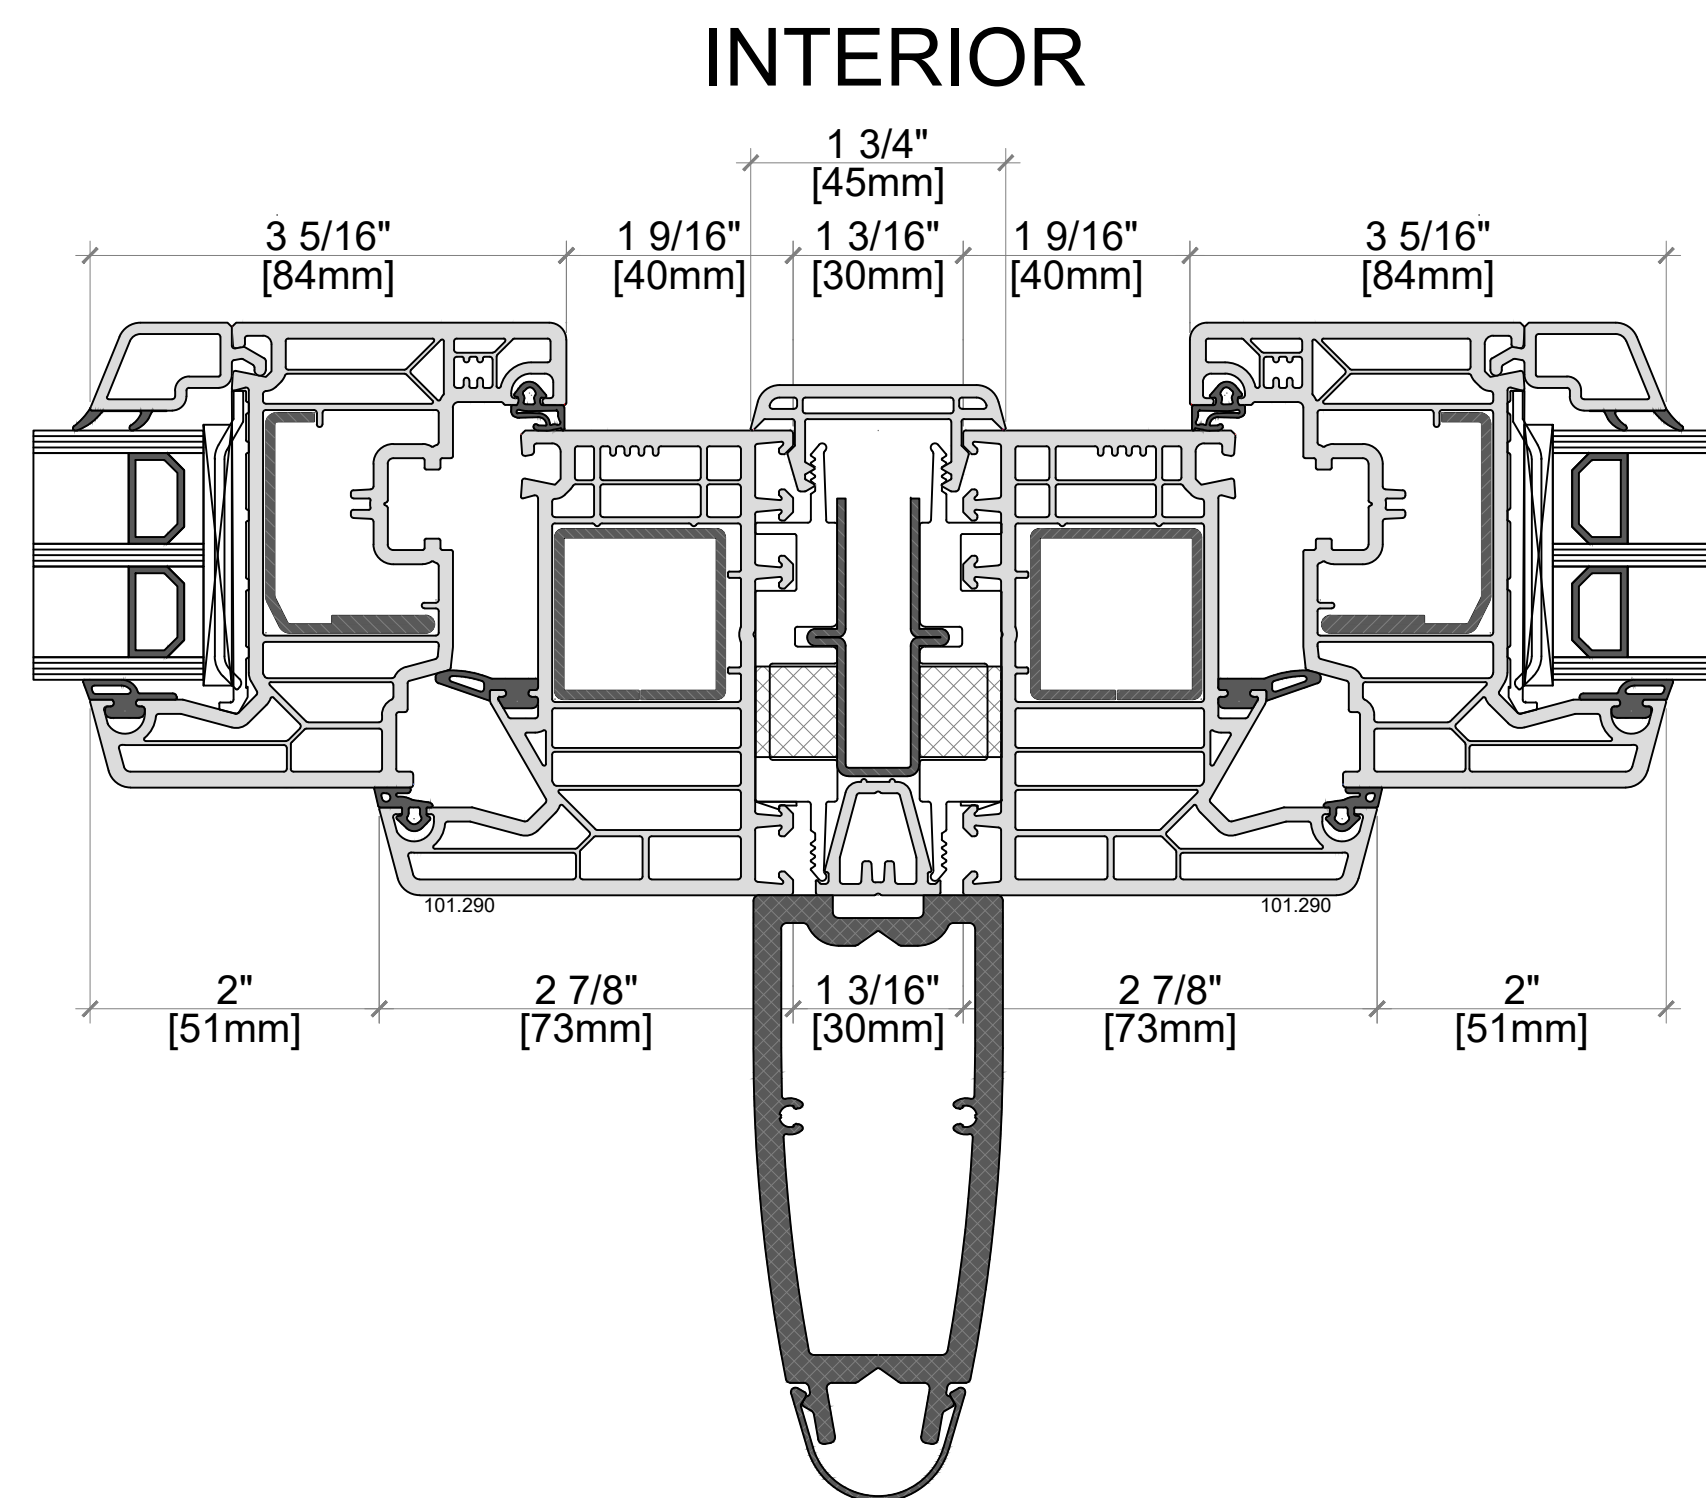

EXTERIOR

A3.1 COUPLING PROFILE -
INTERIOR PROFILE: 116210
EXTERIOR PROFILE: 116213