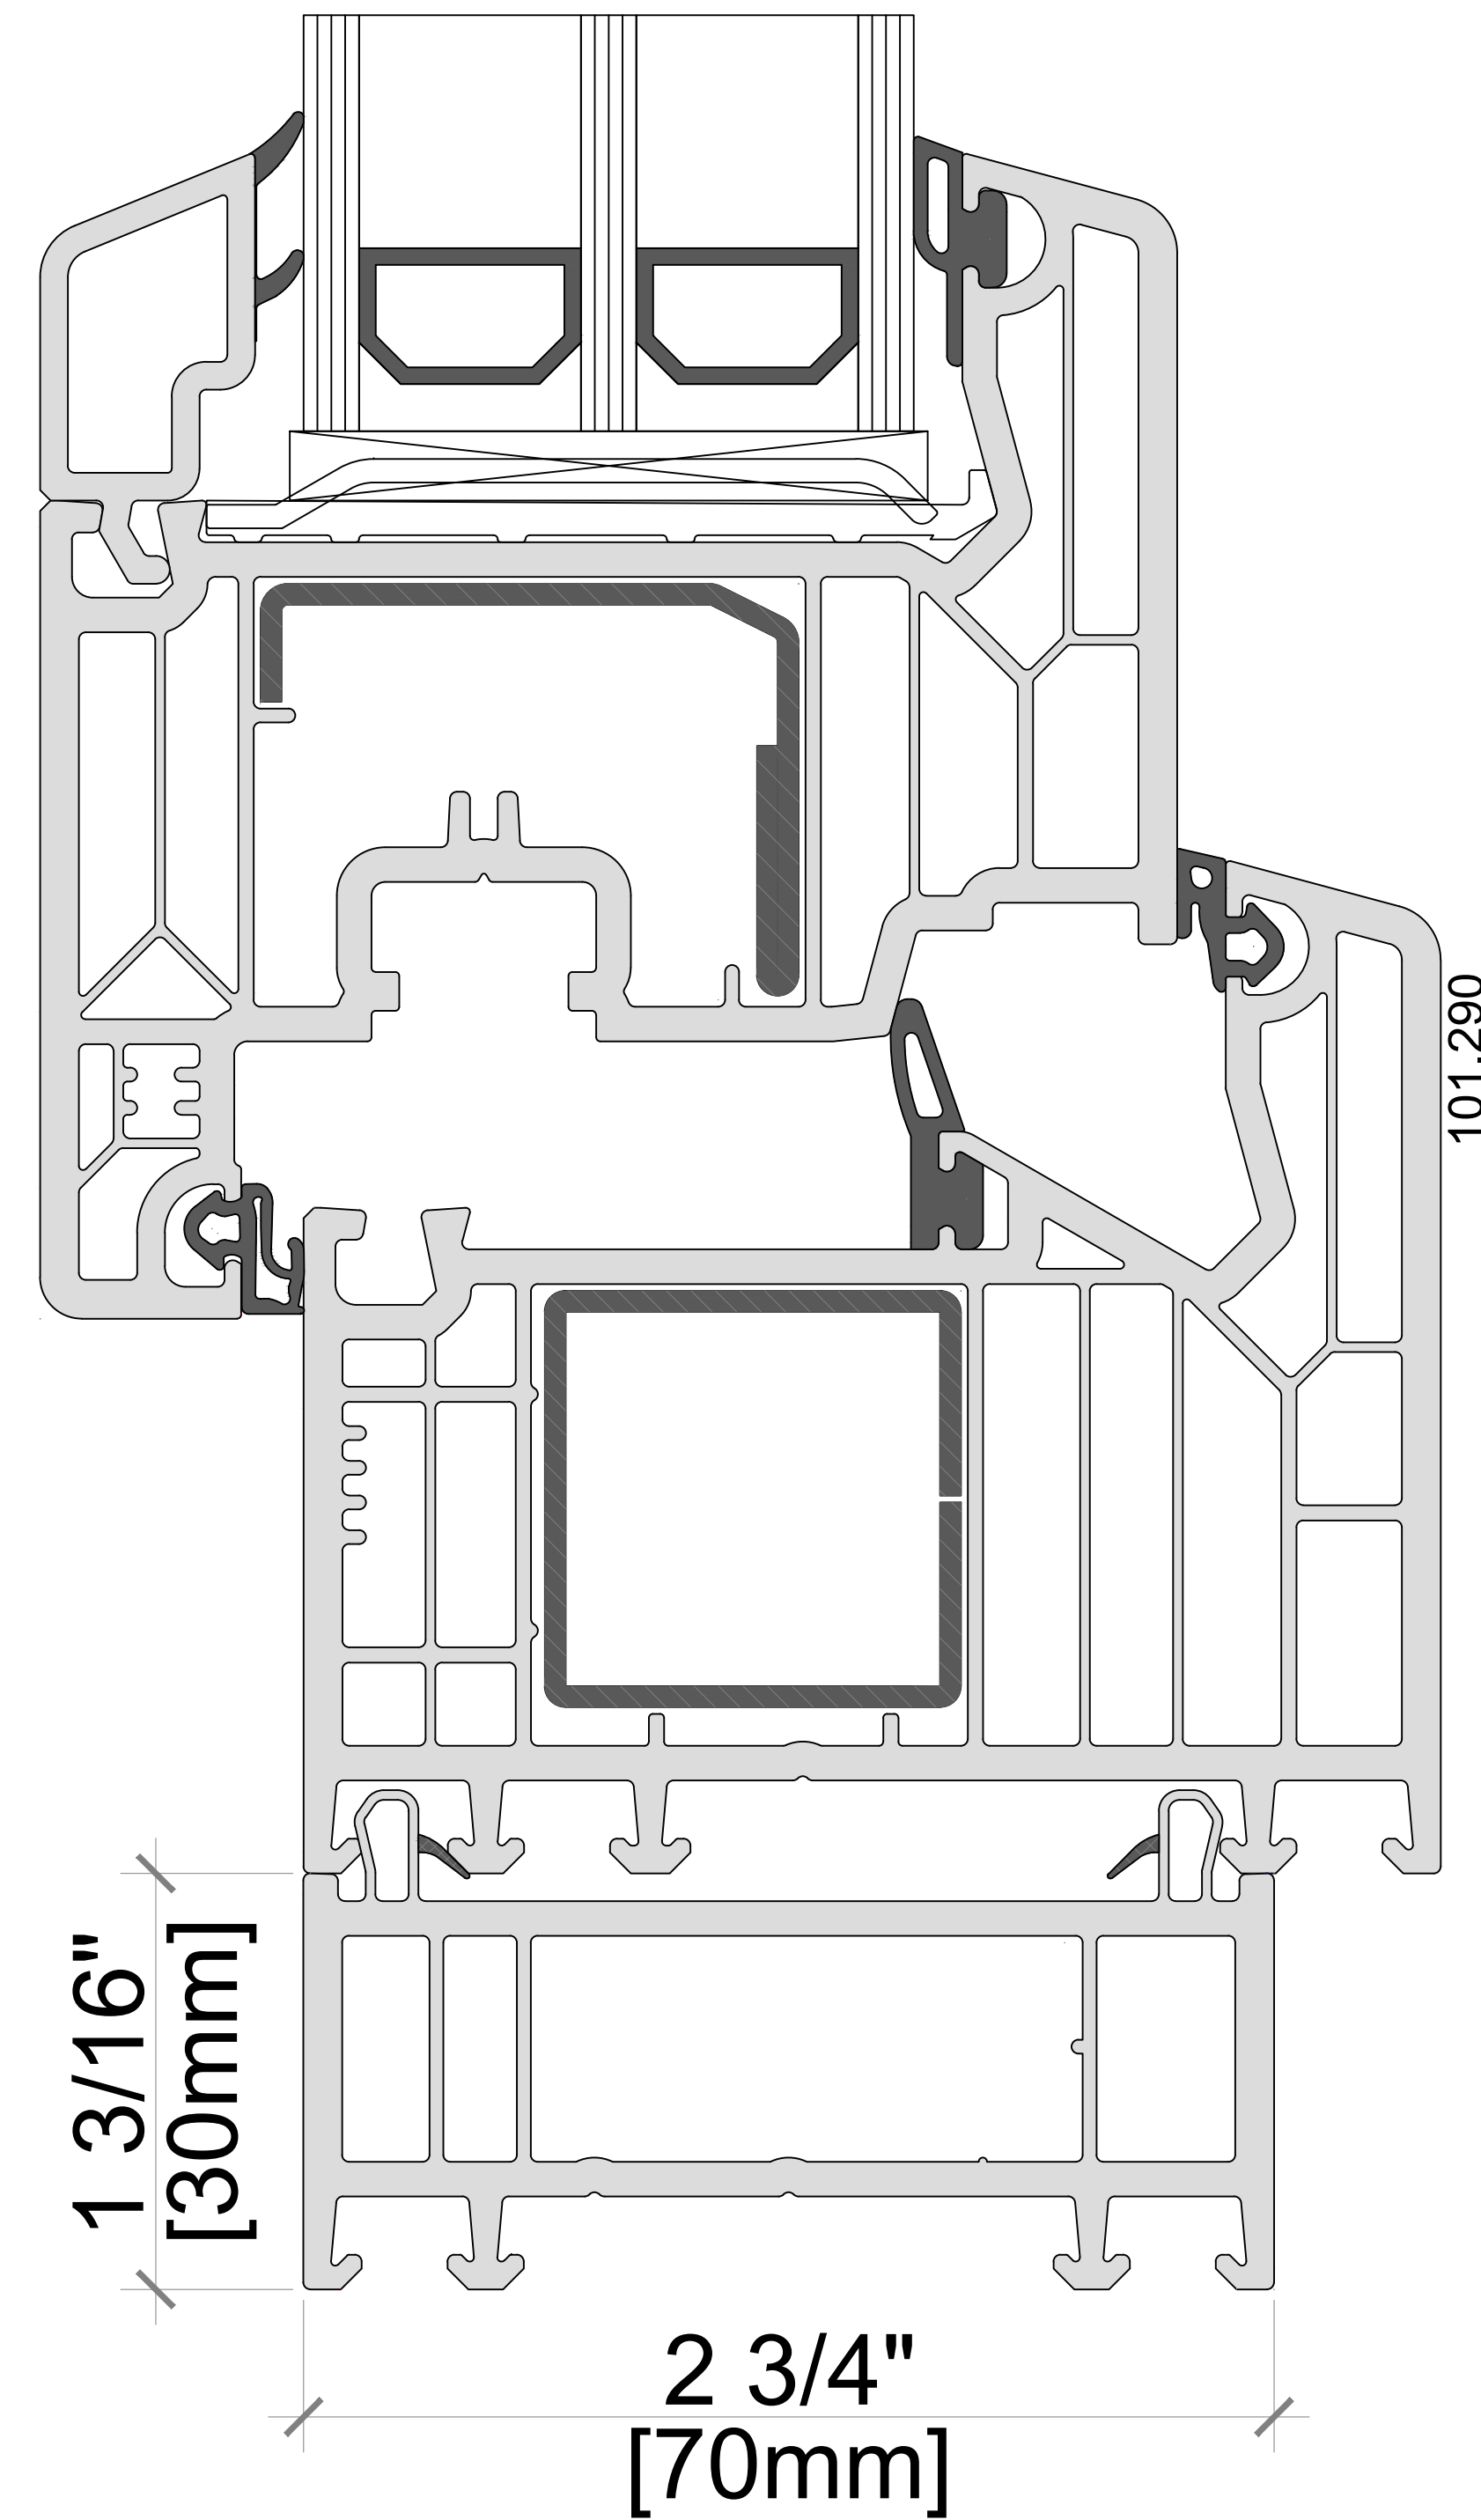

15mm SET BACK SUB SILL - STANDARD
114201 SUB SILL 30mm

Note:

No Sub Sill is an Option Only Under Certain Conditions Where it is Not Required.