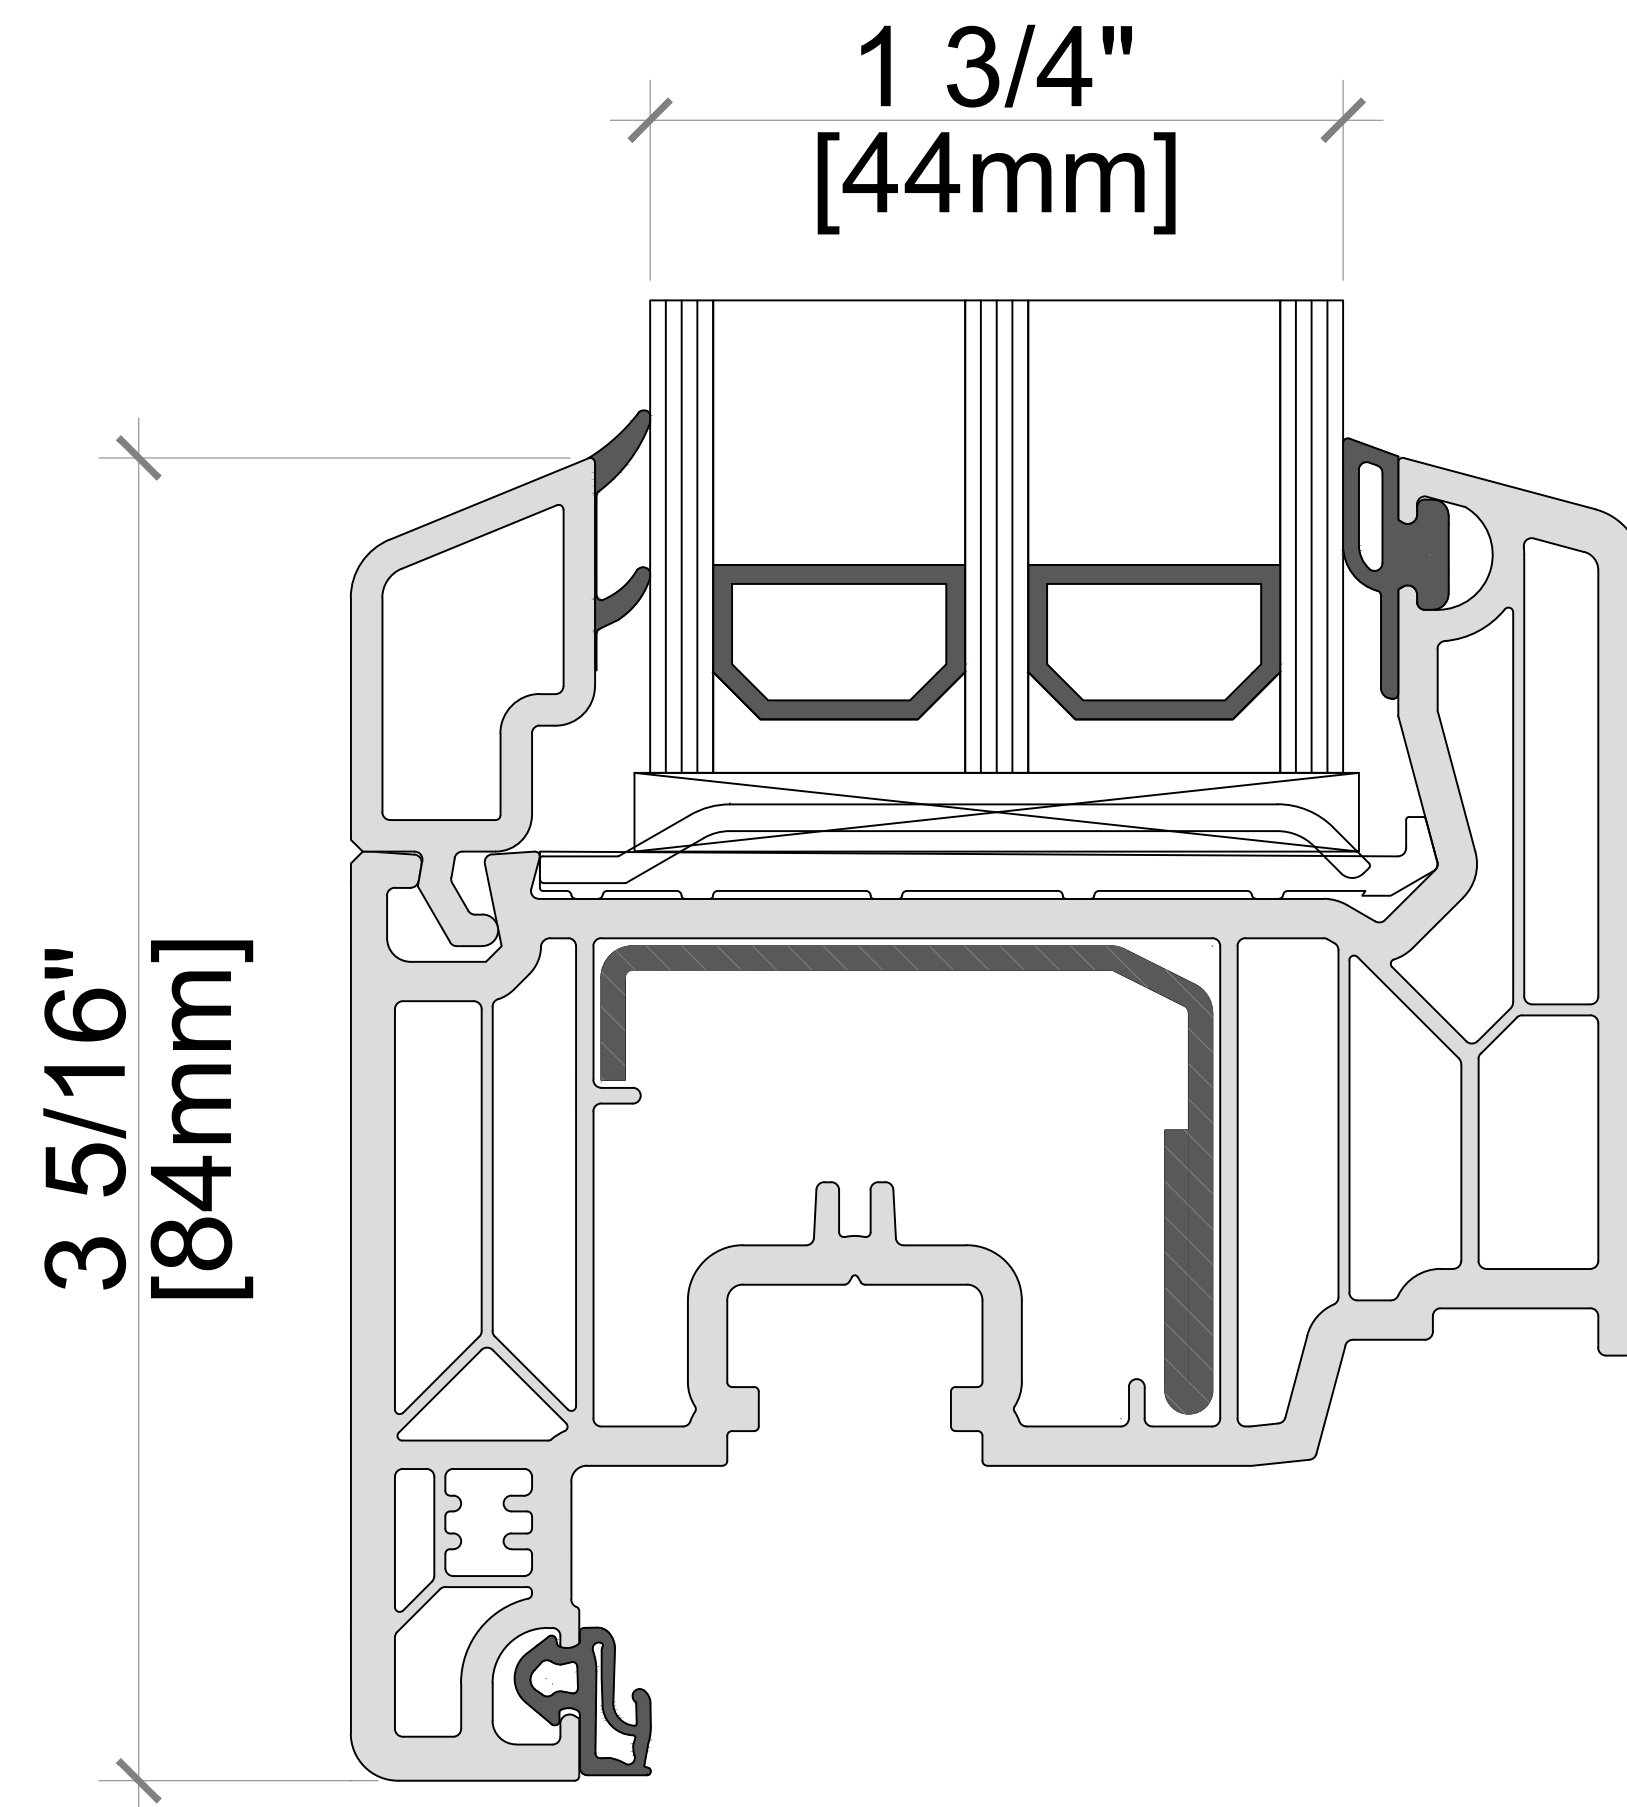

Softline 82mm PVC Product Guide

Sash Options

84mm SASH - STANDARD SASH OPTION:
103341 SASH 84mm