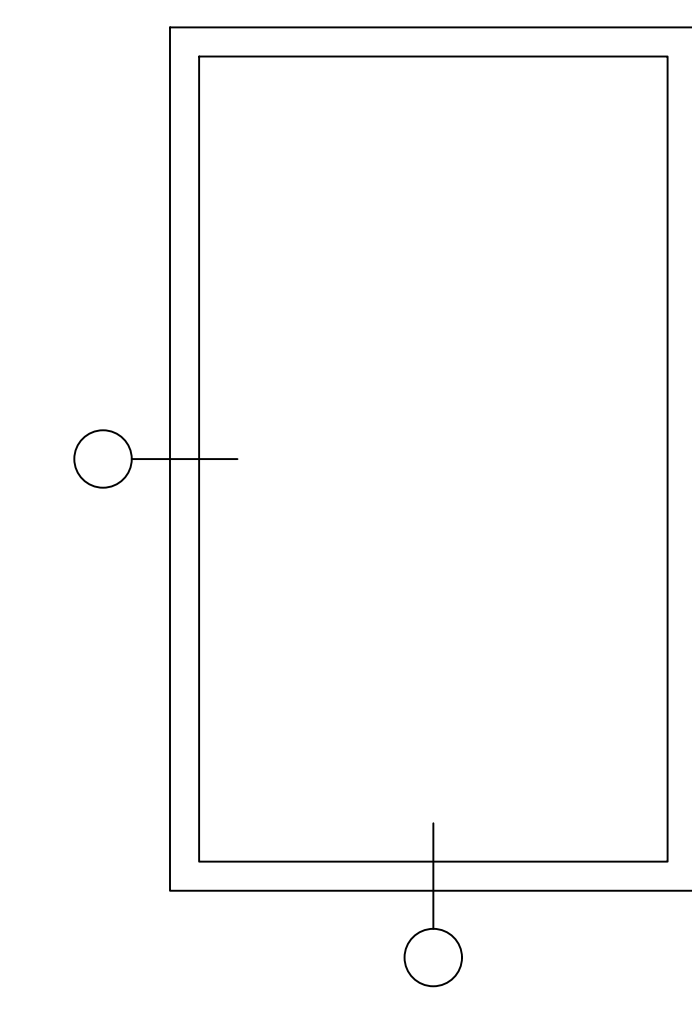

Softline 82mm PVC Product Guide

82mm Profile, Inswing Balcony Door With Fixed Side Light

A M B E R L I N E

HIGH PERFORMANCE WINDOWS AND DOORS

Elevation key:

INSIDE ELEVATION

OUTSIDE ELEVATION

INSWING BALCONY DOOR WITH FIXED SIDE LIGHT
 FRAME: 101290 FRAME 73mm
 SASH: 103341 SASH 84mm
 MULLION: 102310 MULLION 92mm
 SUB SILL: 114041 SUB SILL 30mm