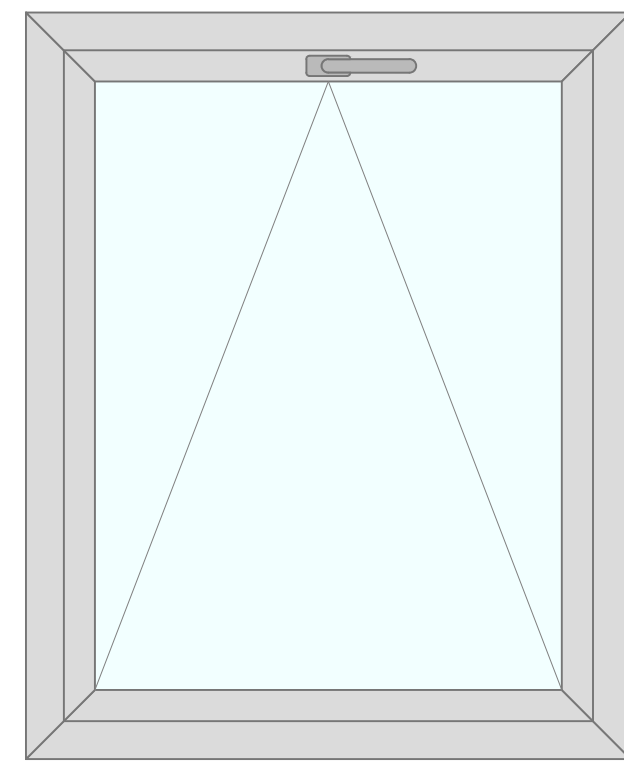

Softline 82mm PVC Product Guide

Window Options

FIXED GLAZING
IN FRAME

FIXED GLAZING
IN SASH

FIXED WINDOW
WITH INTEGRAL
MULLIONS

OPERABLE WINDOW
TILT & TURN

OPERABLE WINDOW
TURN ONLY

OPERABLE WINDOW
TILT ONLY