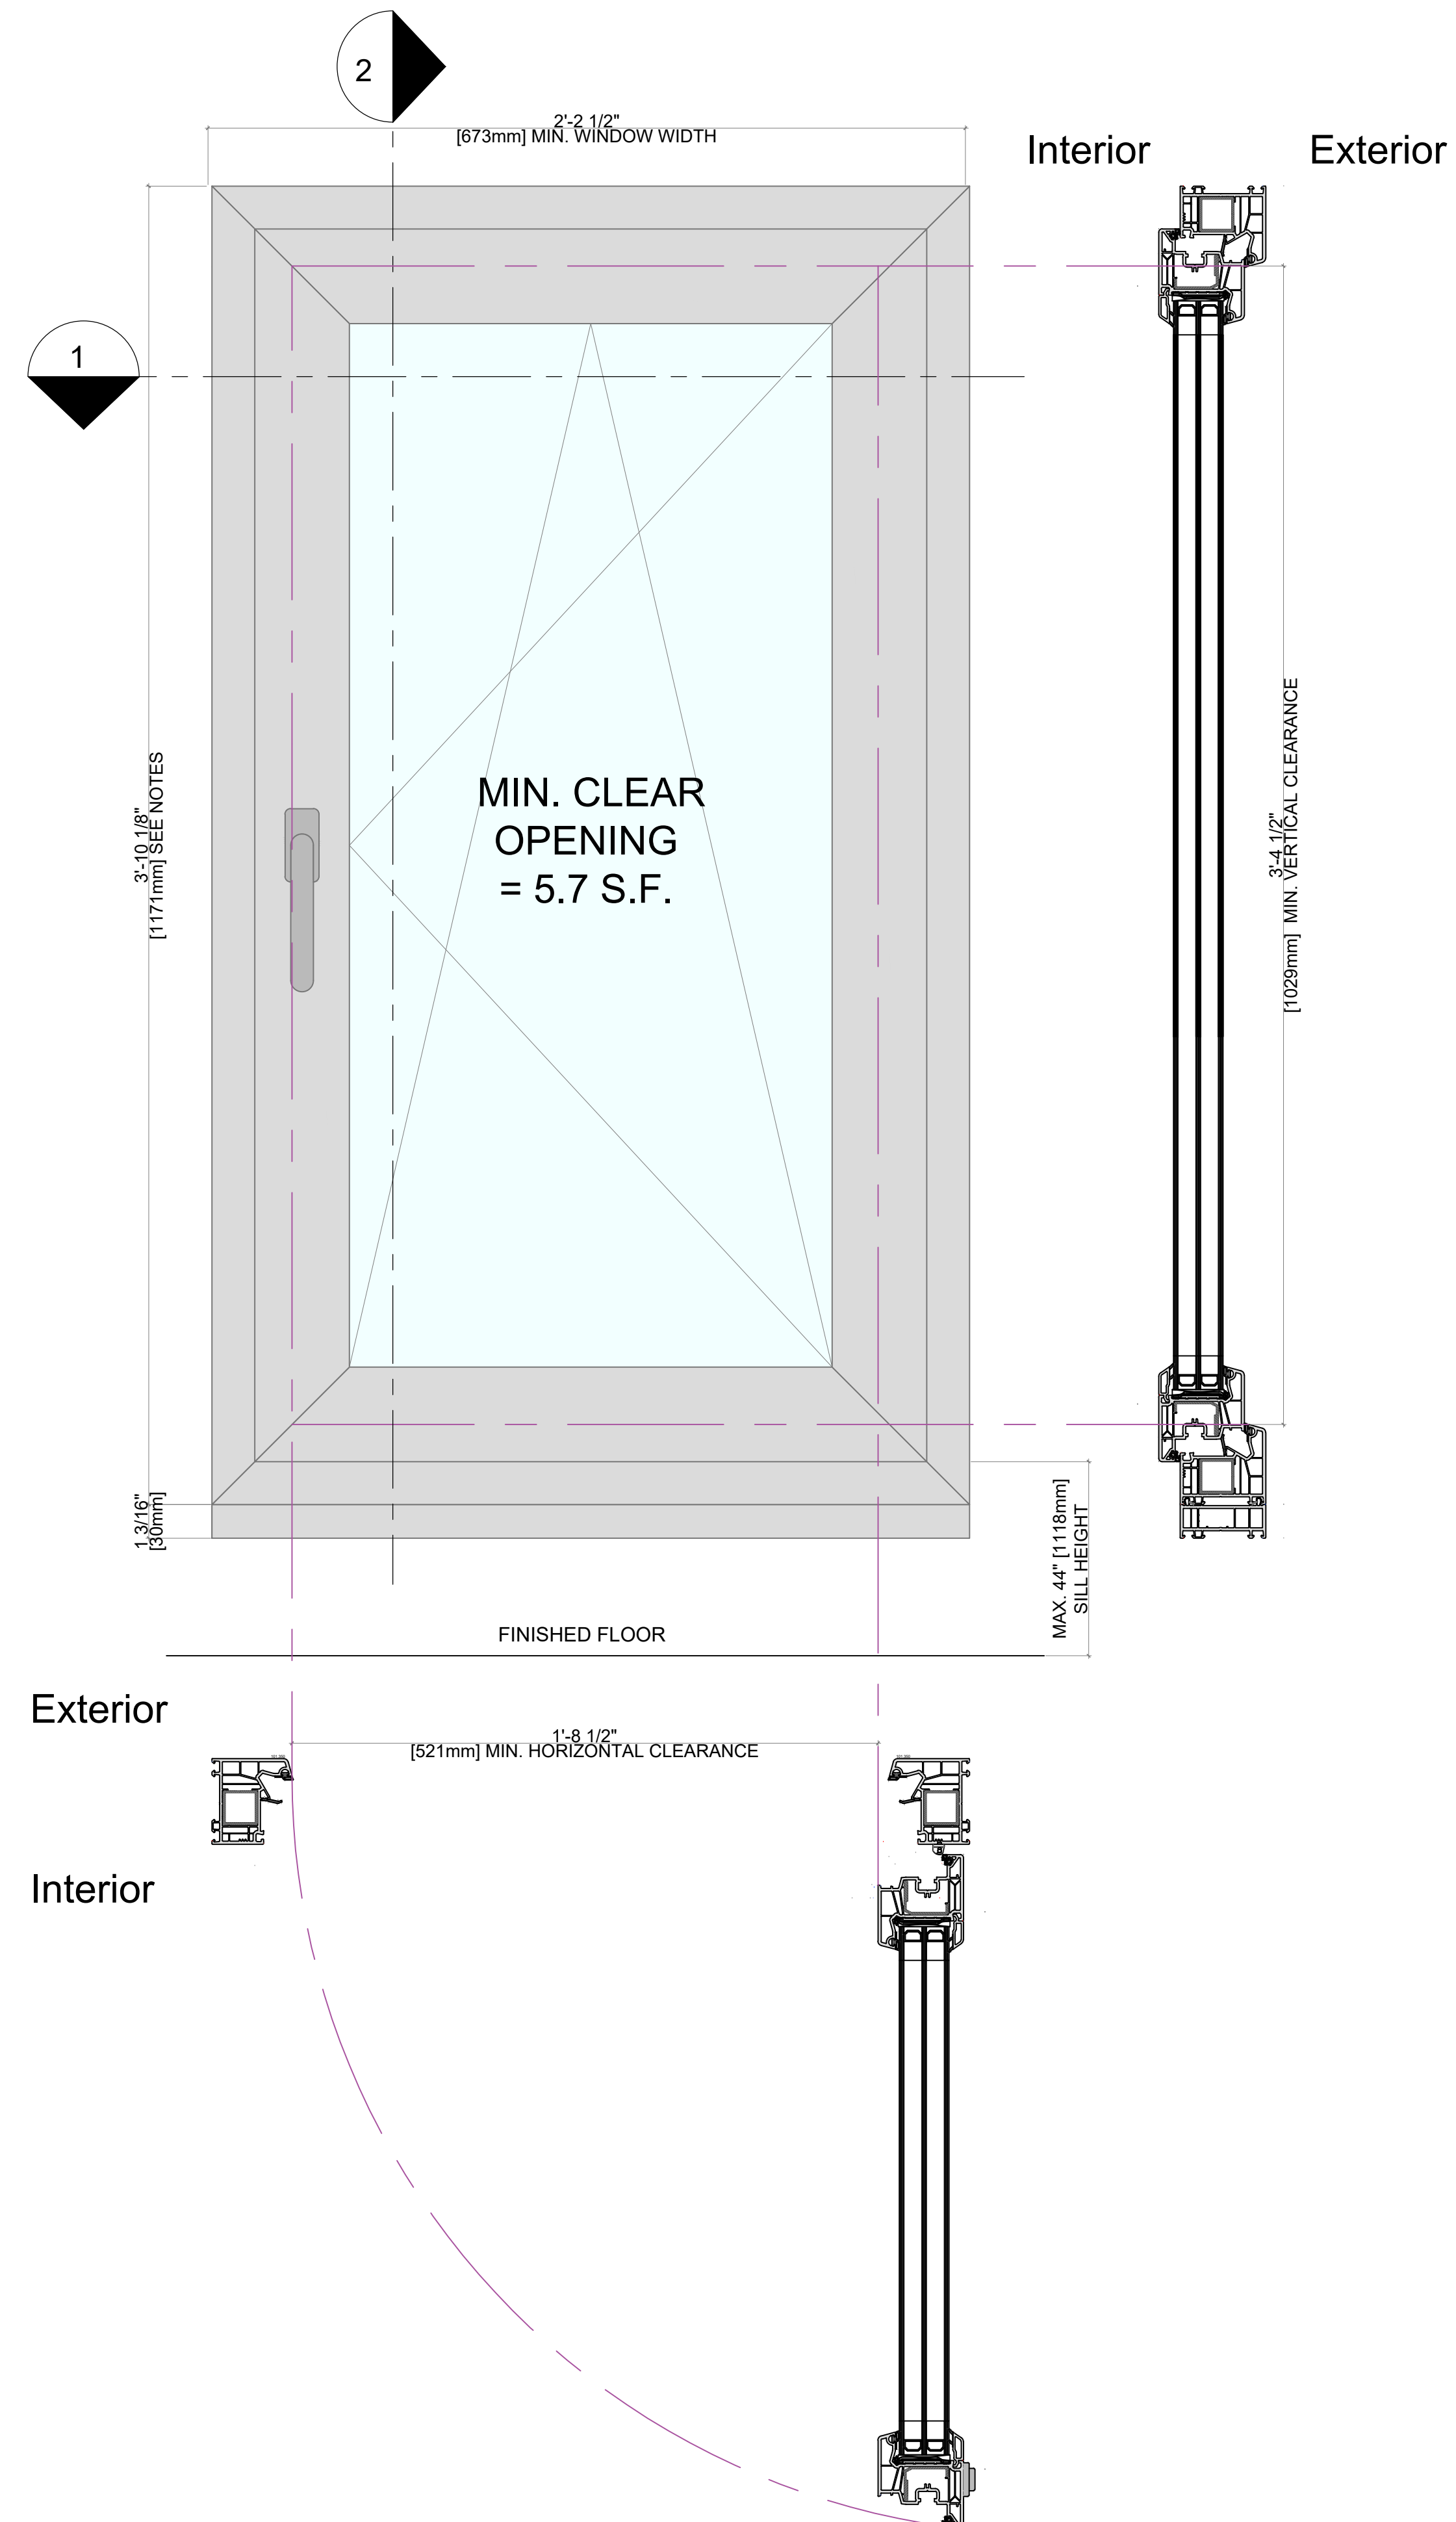

Softline 82mm PVC Product Guide

Operable Clearance Area