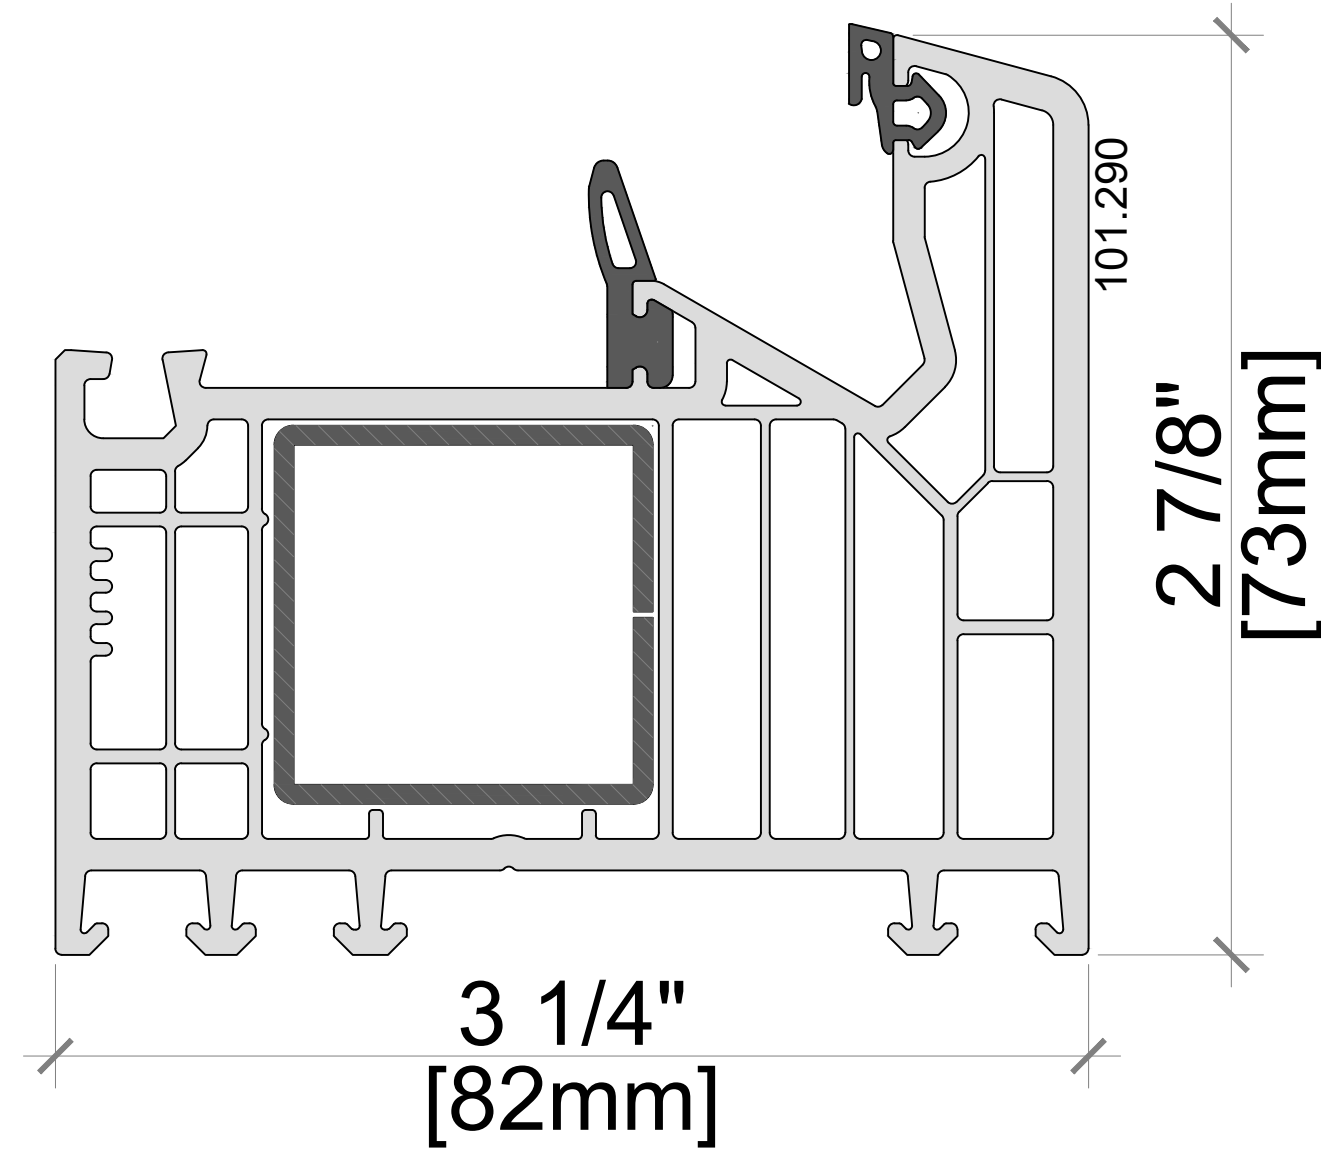

Note: Available in Double & Triple Glazed

Softline 82mm PVC Product Guide

Window Profile Anatomy

A M B E R L I N E

HIGH PERFORMANCE WINDOWS AND DOORS

FRAME:
ACTS AS STATIONARY FRAMEWORK AND
HOLDS THE WINDOW INTO THE WALL OF
THE BUILDING