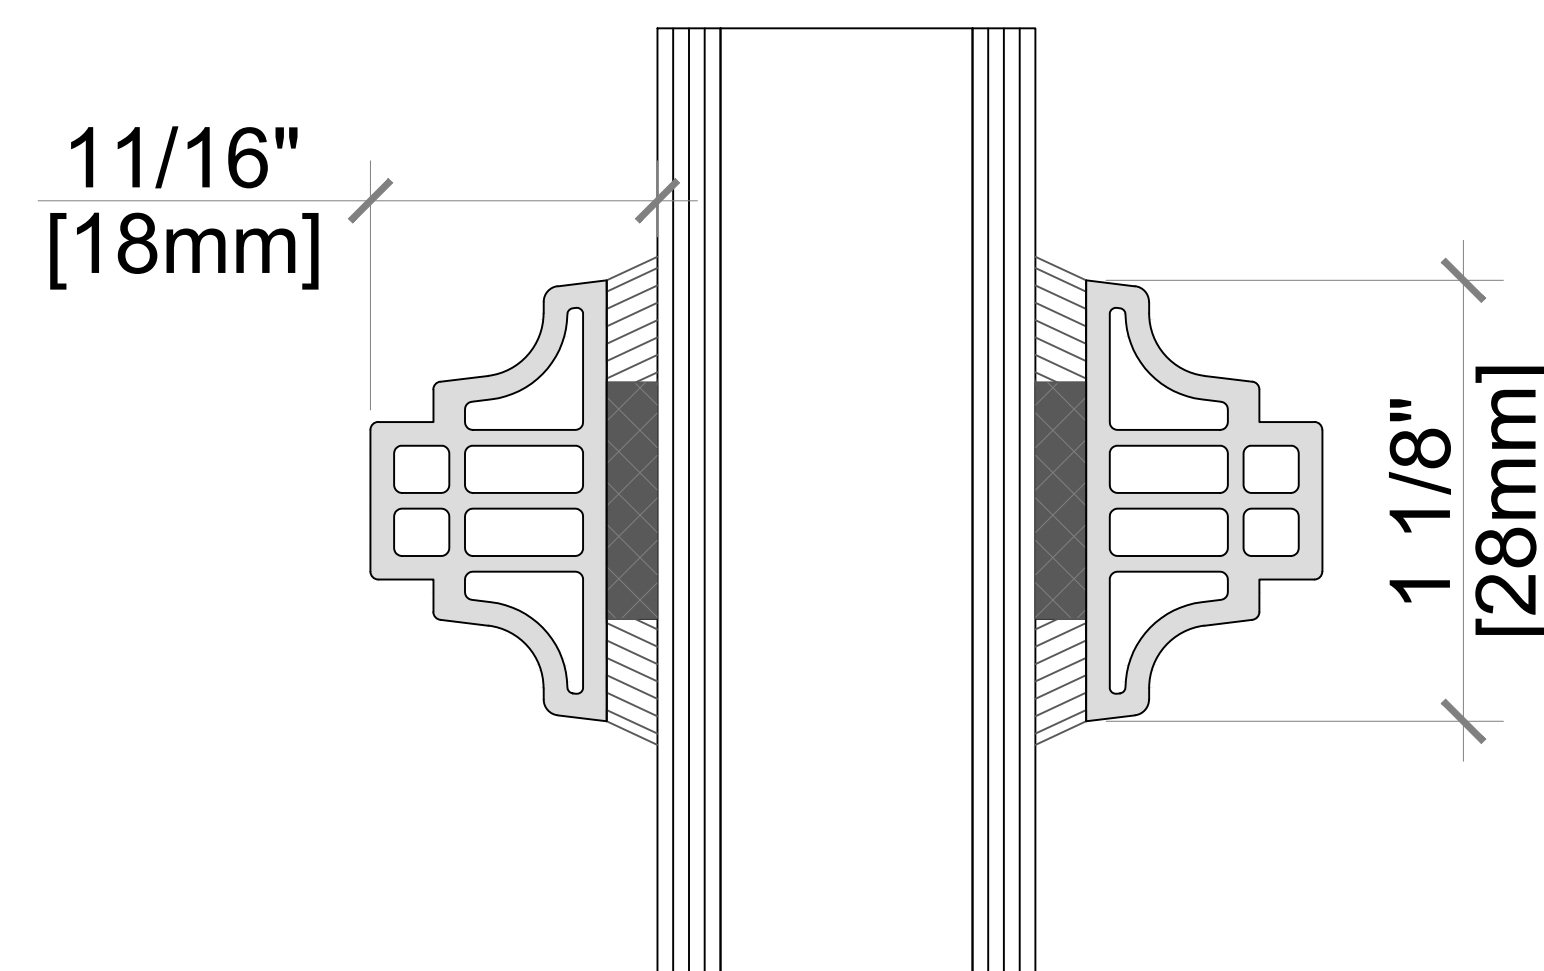

ADHESIVE MUNTIN BAR -
109114 MULLION 28mm -
DOUBLE GLAZED