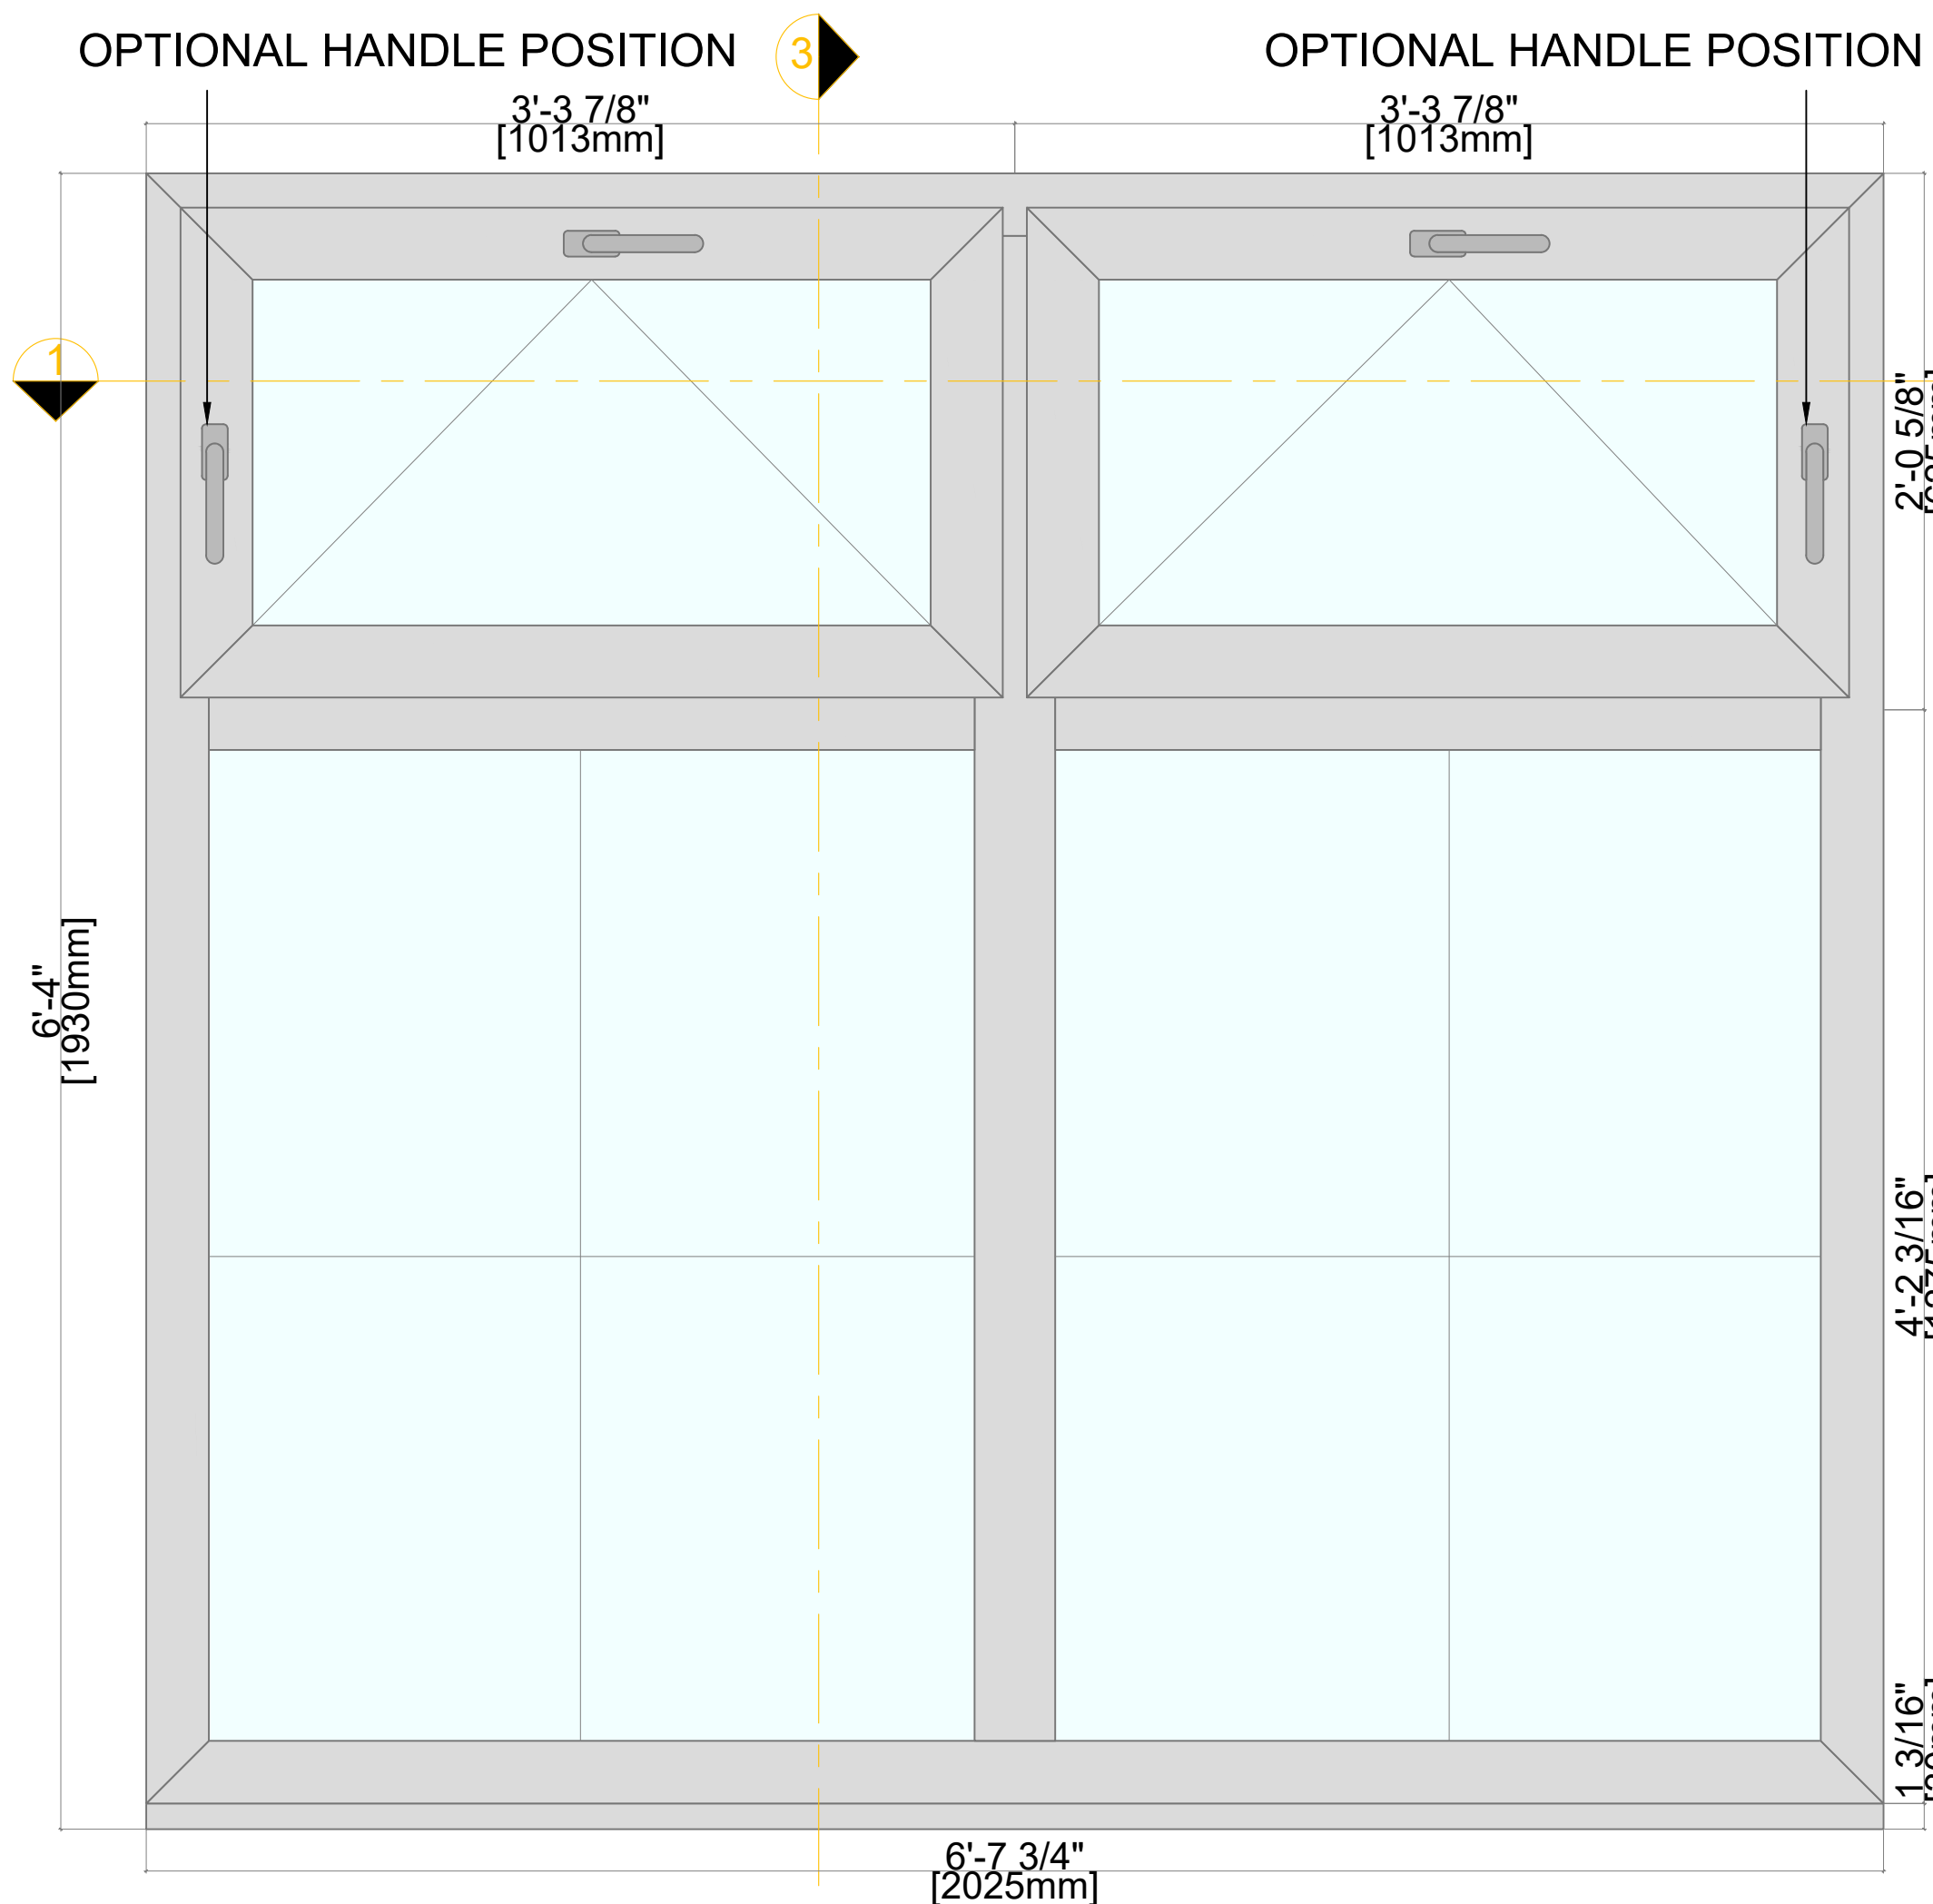

Softline 82mm PVC Product Guide

82mm Profile, Inswing Double Tilt Operable Sash Over Double Fixed In Frame

A M B E R L I N E

HIGH PERFORMANCE WINDOWS AND DOORS

INSIDE ELEVATION