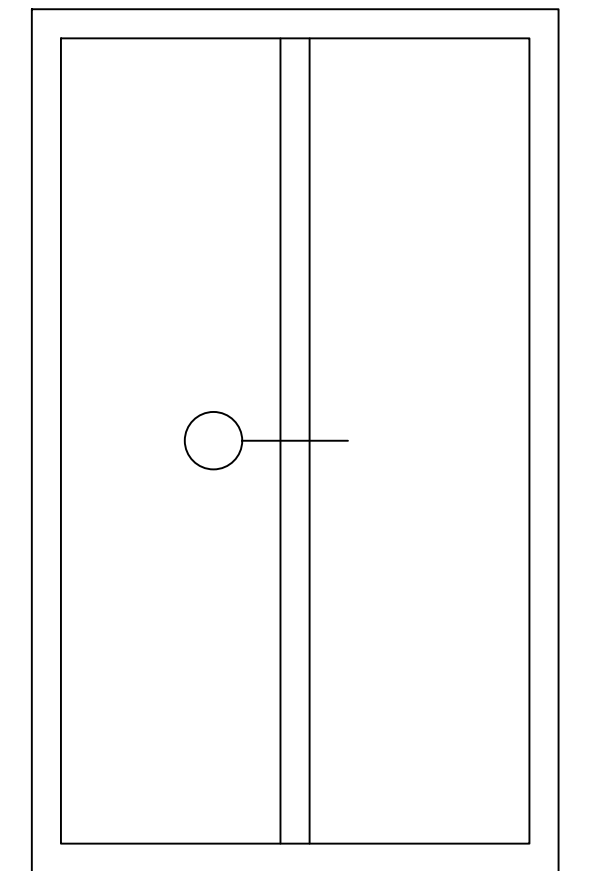

EXTERIOR
GLASS PARTITIONING MULLION - OPTIONAL
102317 MULLION 124mm -
TRIPLE GLAZED

Note: Available in Double & Triple Glazed