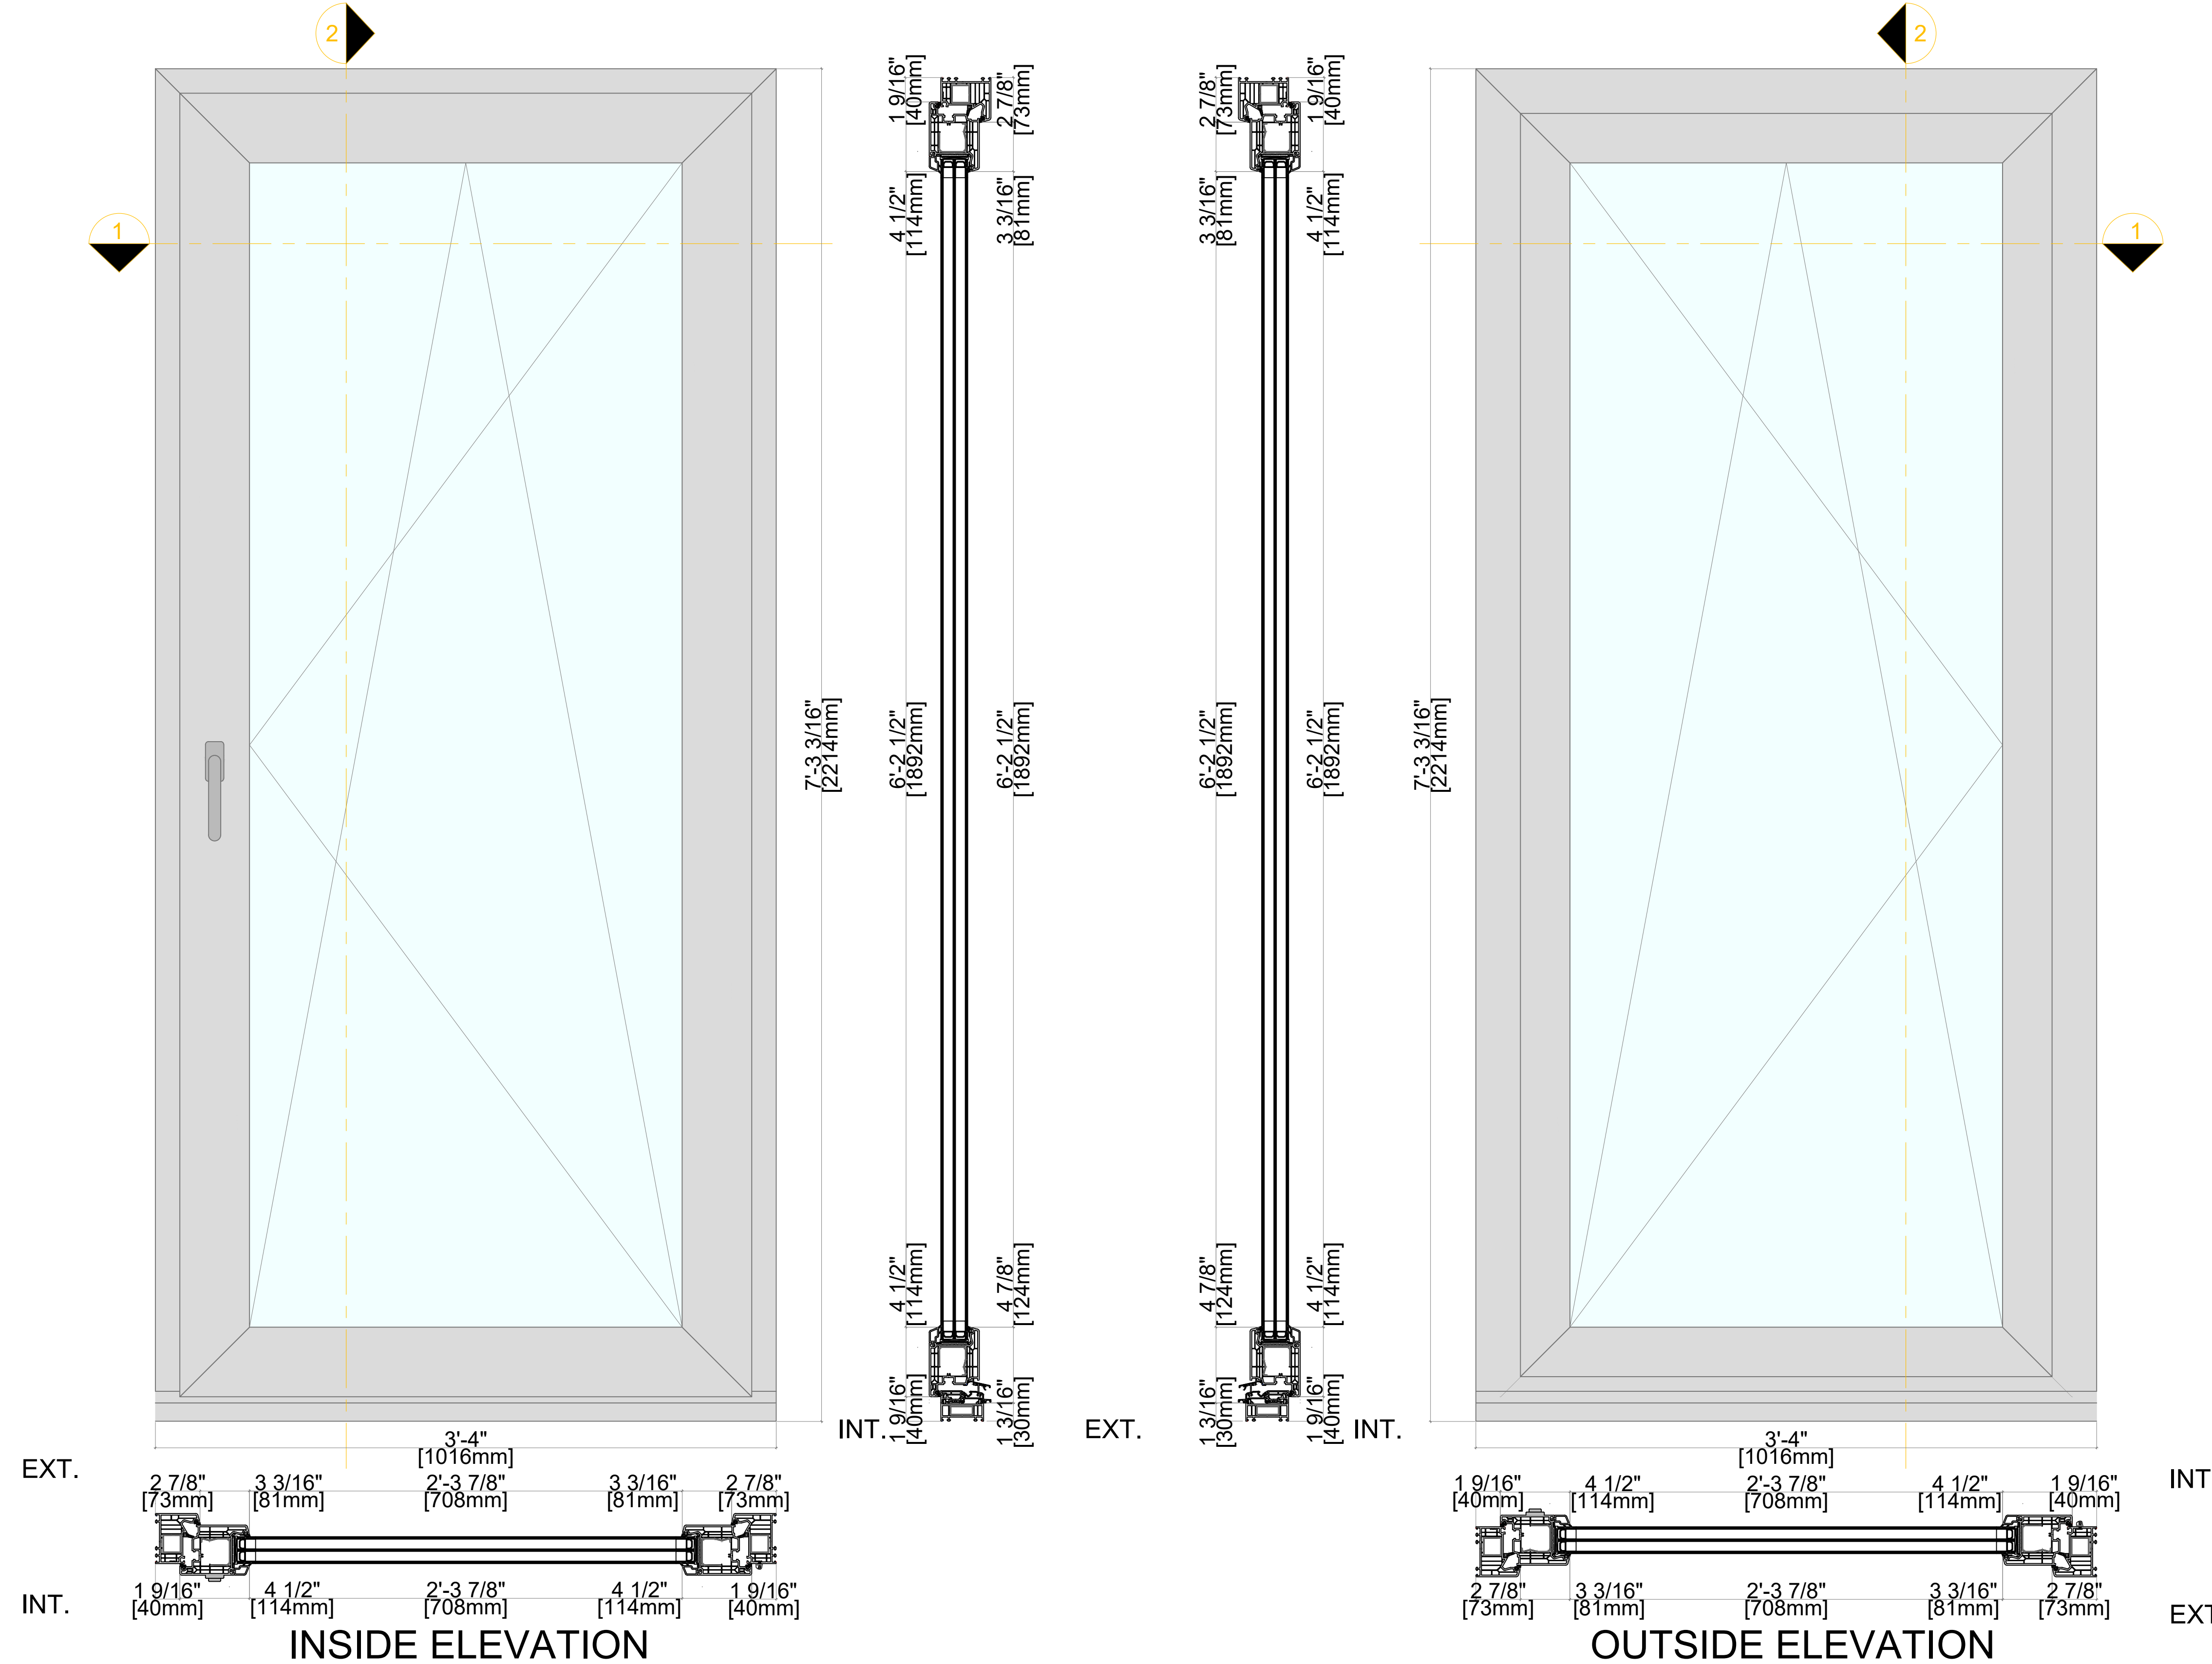

Softline 82mm PVC Product Guide

82mm Profile; Inswing Patio Door With Operable Swing Sash

A M B E R L I N E

HIGH PERFORMANCE WINDOWS AND DOORS