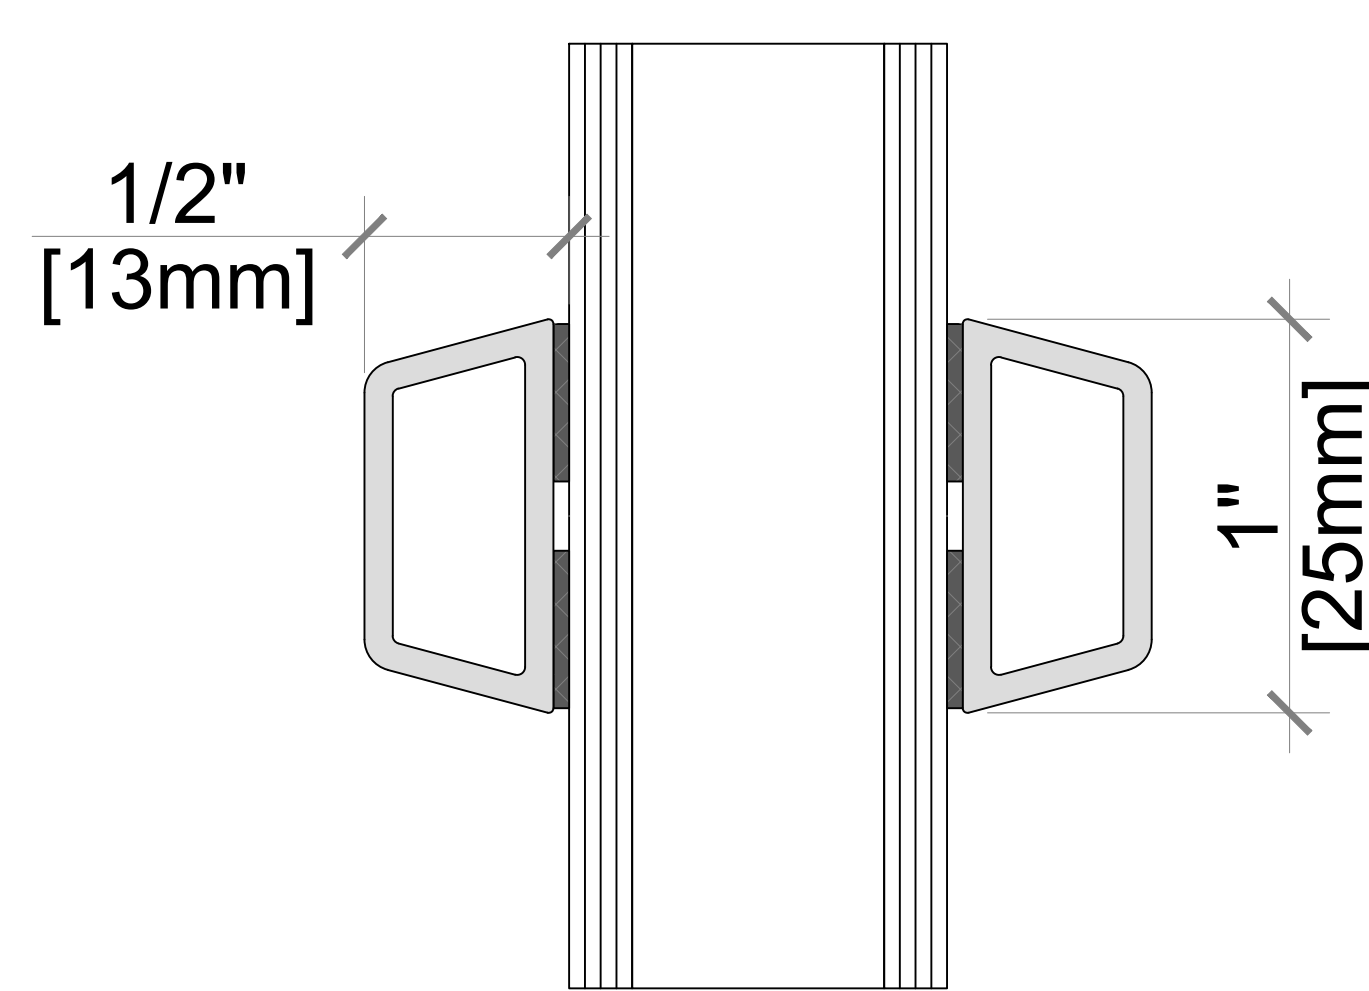

ADHESIVE MUNTIN BAR -
109587 MULLION 25mm -
DOUBLE GLAZED