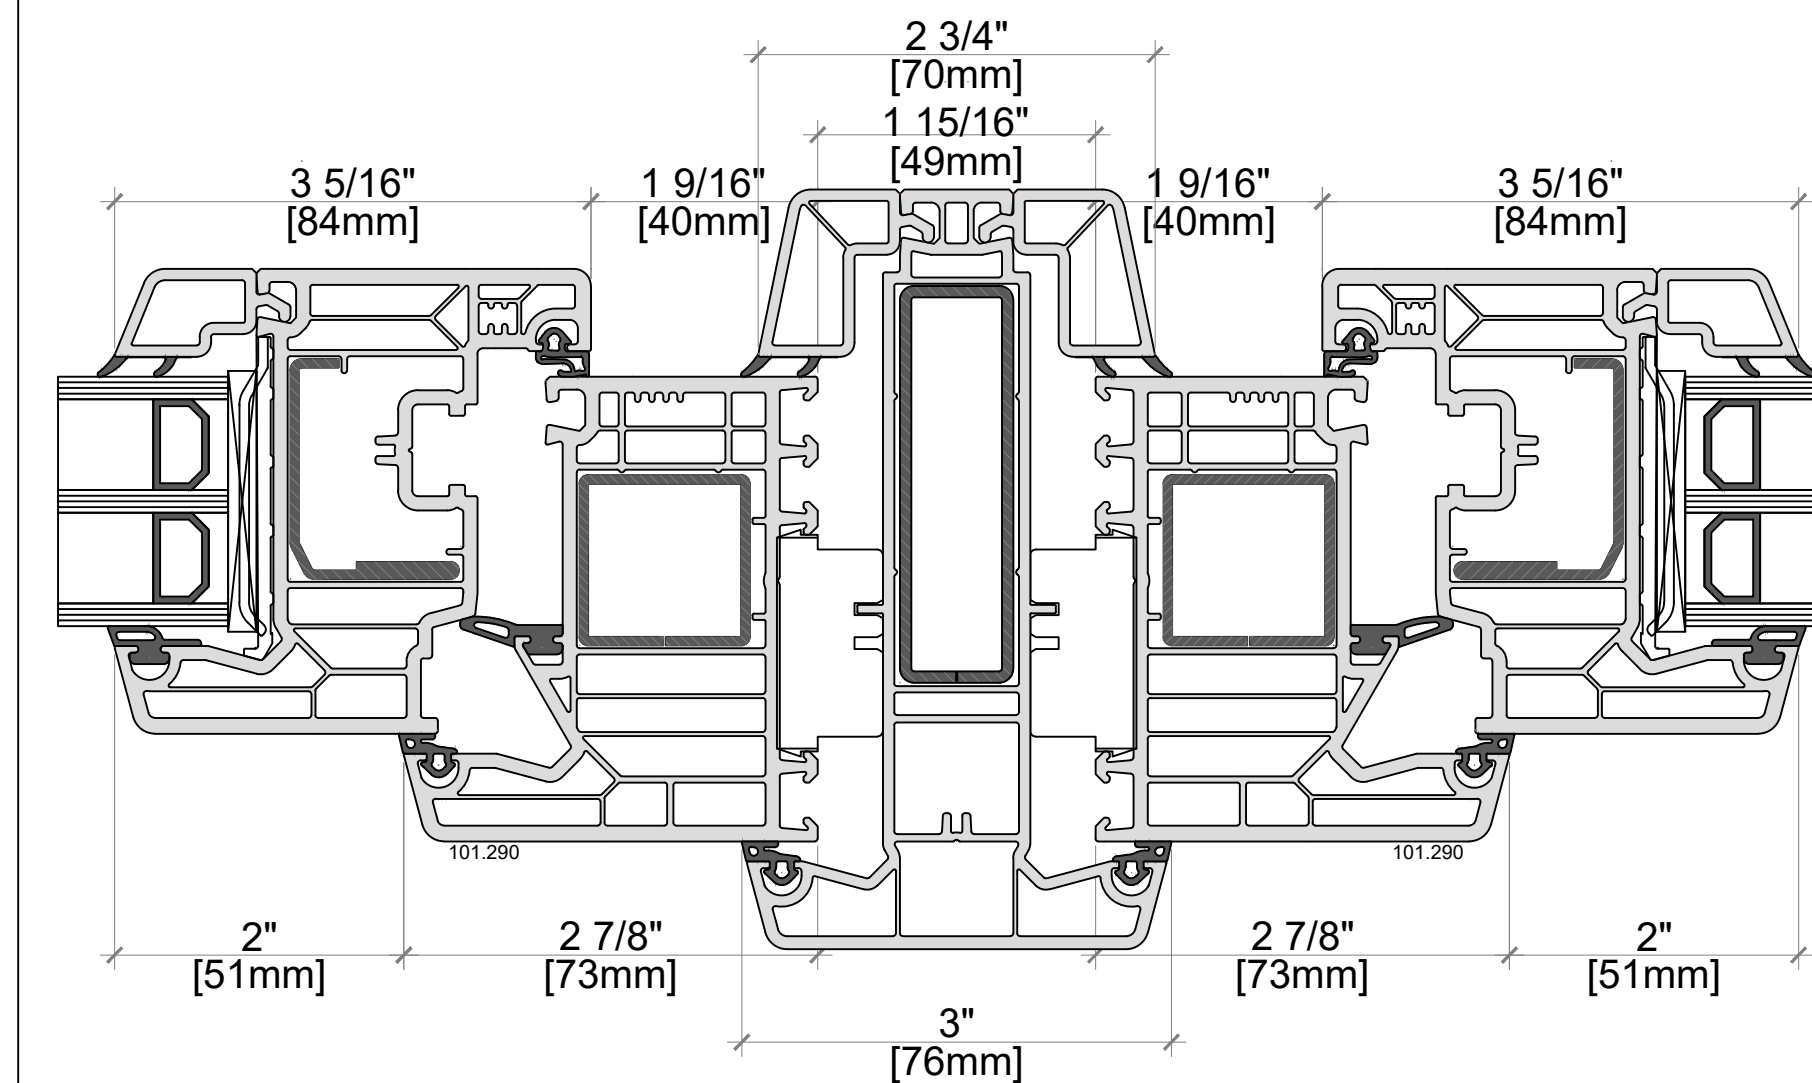

INTERIOR

EXTERIOR

COUPLING PROFILE -
116219 COUPLING PROFILE

INTERIOR

EXTERIOR

COUPLING PROFILE -
116231 COUPLING PROFILE

Elevation key:

INTERIOR