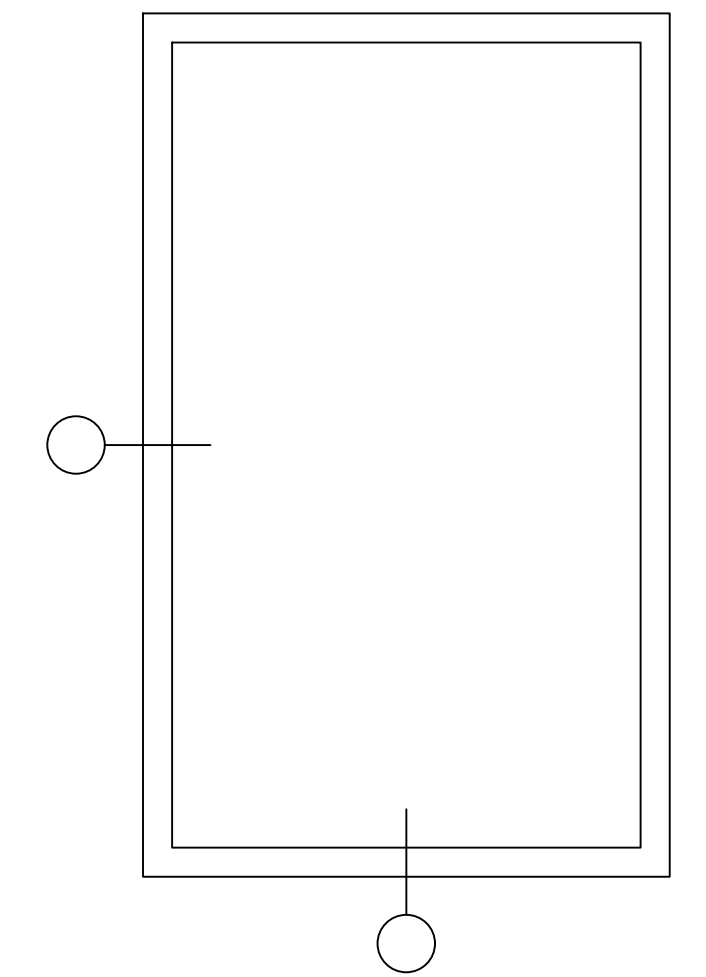

HIGH PERFORMANCE WINDOWS AND DOORS

INSIDE ELEVATION

OUTSIDE ELEVATION

Elevation key:

INSWING DOUBLE TILT OPERABLE SASH OVER DOUBLE FIXED IN FRAME

FRAME: 101290 FRAME 73mm

SASH: 103341 SASH 84mm

MULLION: 102310 MULLION 94mm