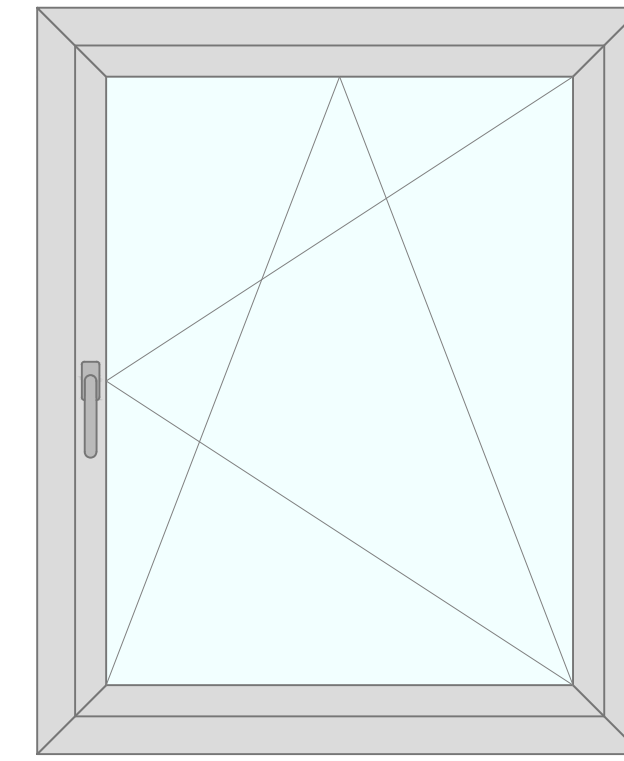

Softline 82mm PVC Product Guide

Window Options

FIXED GLAZING
IN FRAME

FIXED GLAZING
IN SASH

FIXED WINDOW
WITH INTEGRAL
MULLIONS

OPERABLE WINDOW
TILT & TURN

OPERABLE WINDOW
TURN ONLY

OPERABLE WINDOW
TILT ONLY