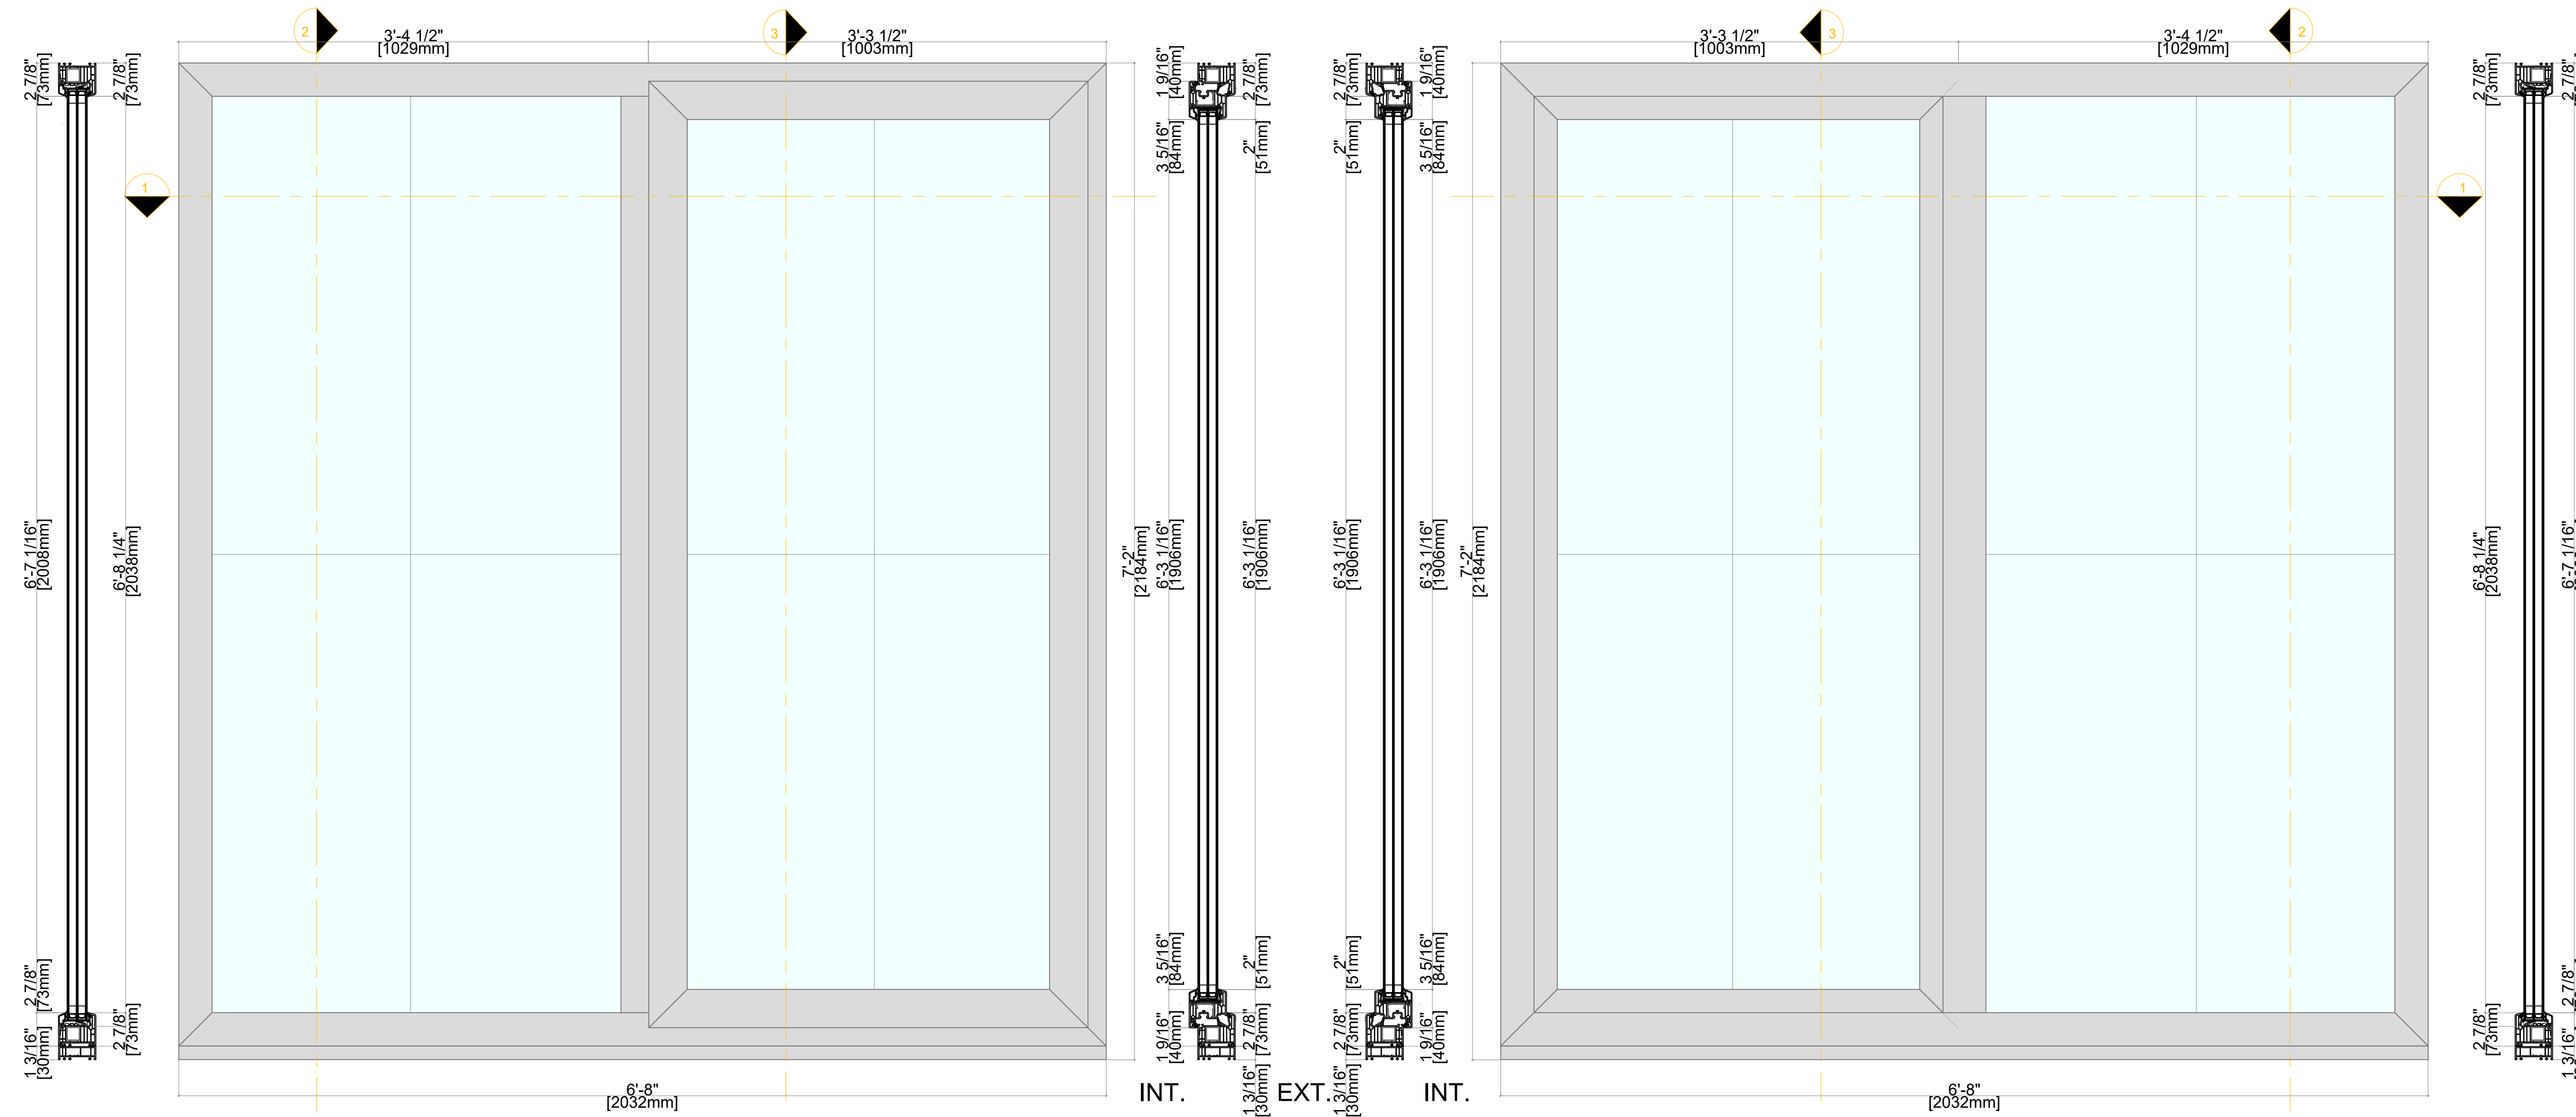

Softline 82mm PVC Product Guide

82mm Profile; Fixed in Frame & Fixed in Sash

A M B E R L I N E

HIGH PERFORMANCE WINDOWS AND DOORS

Elevation key: