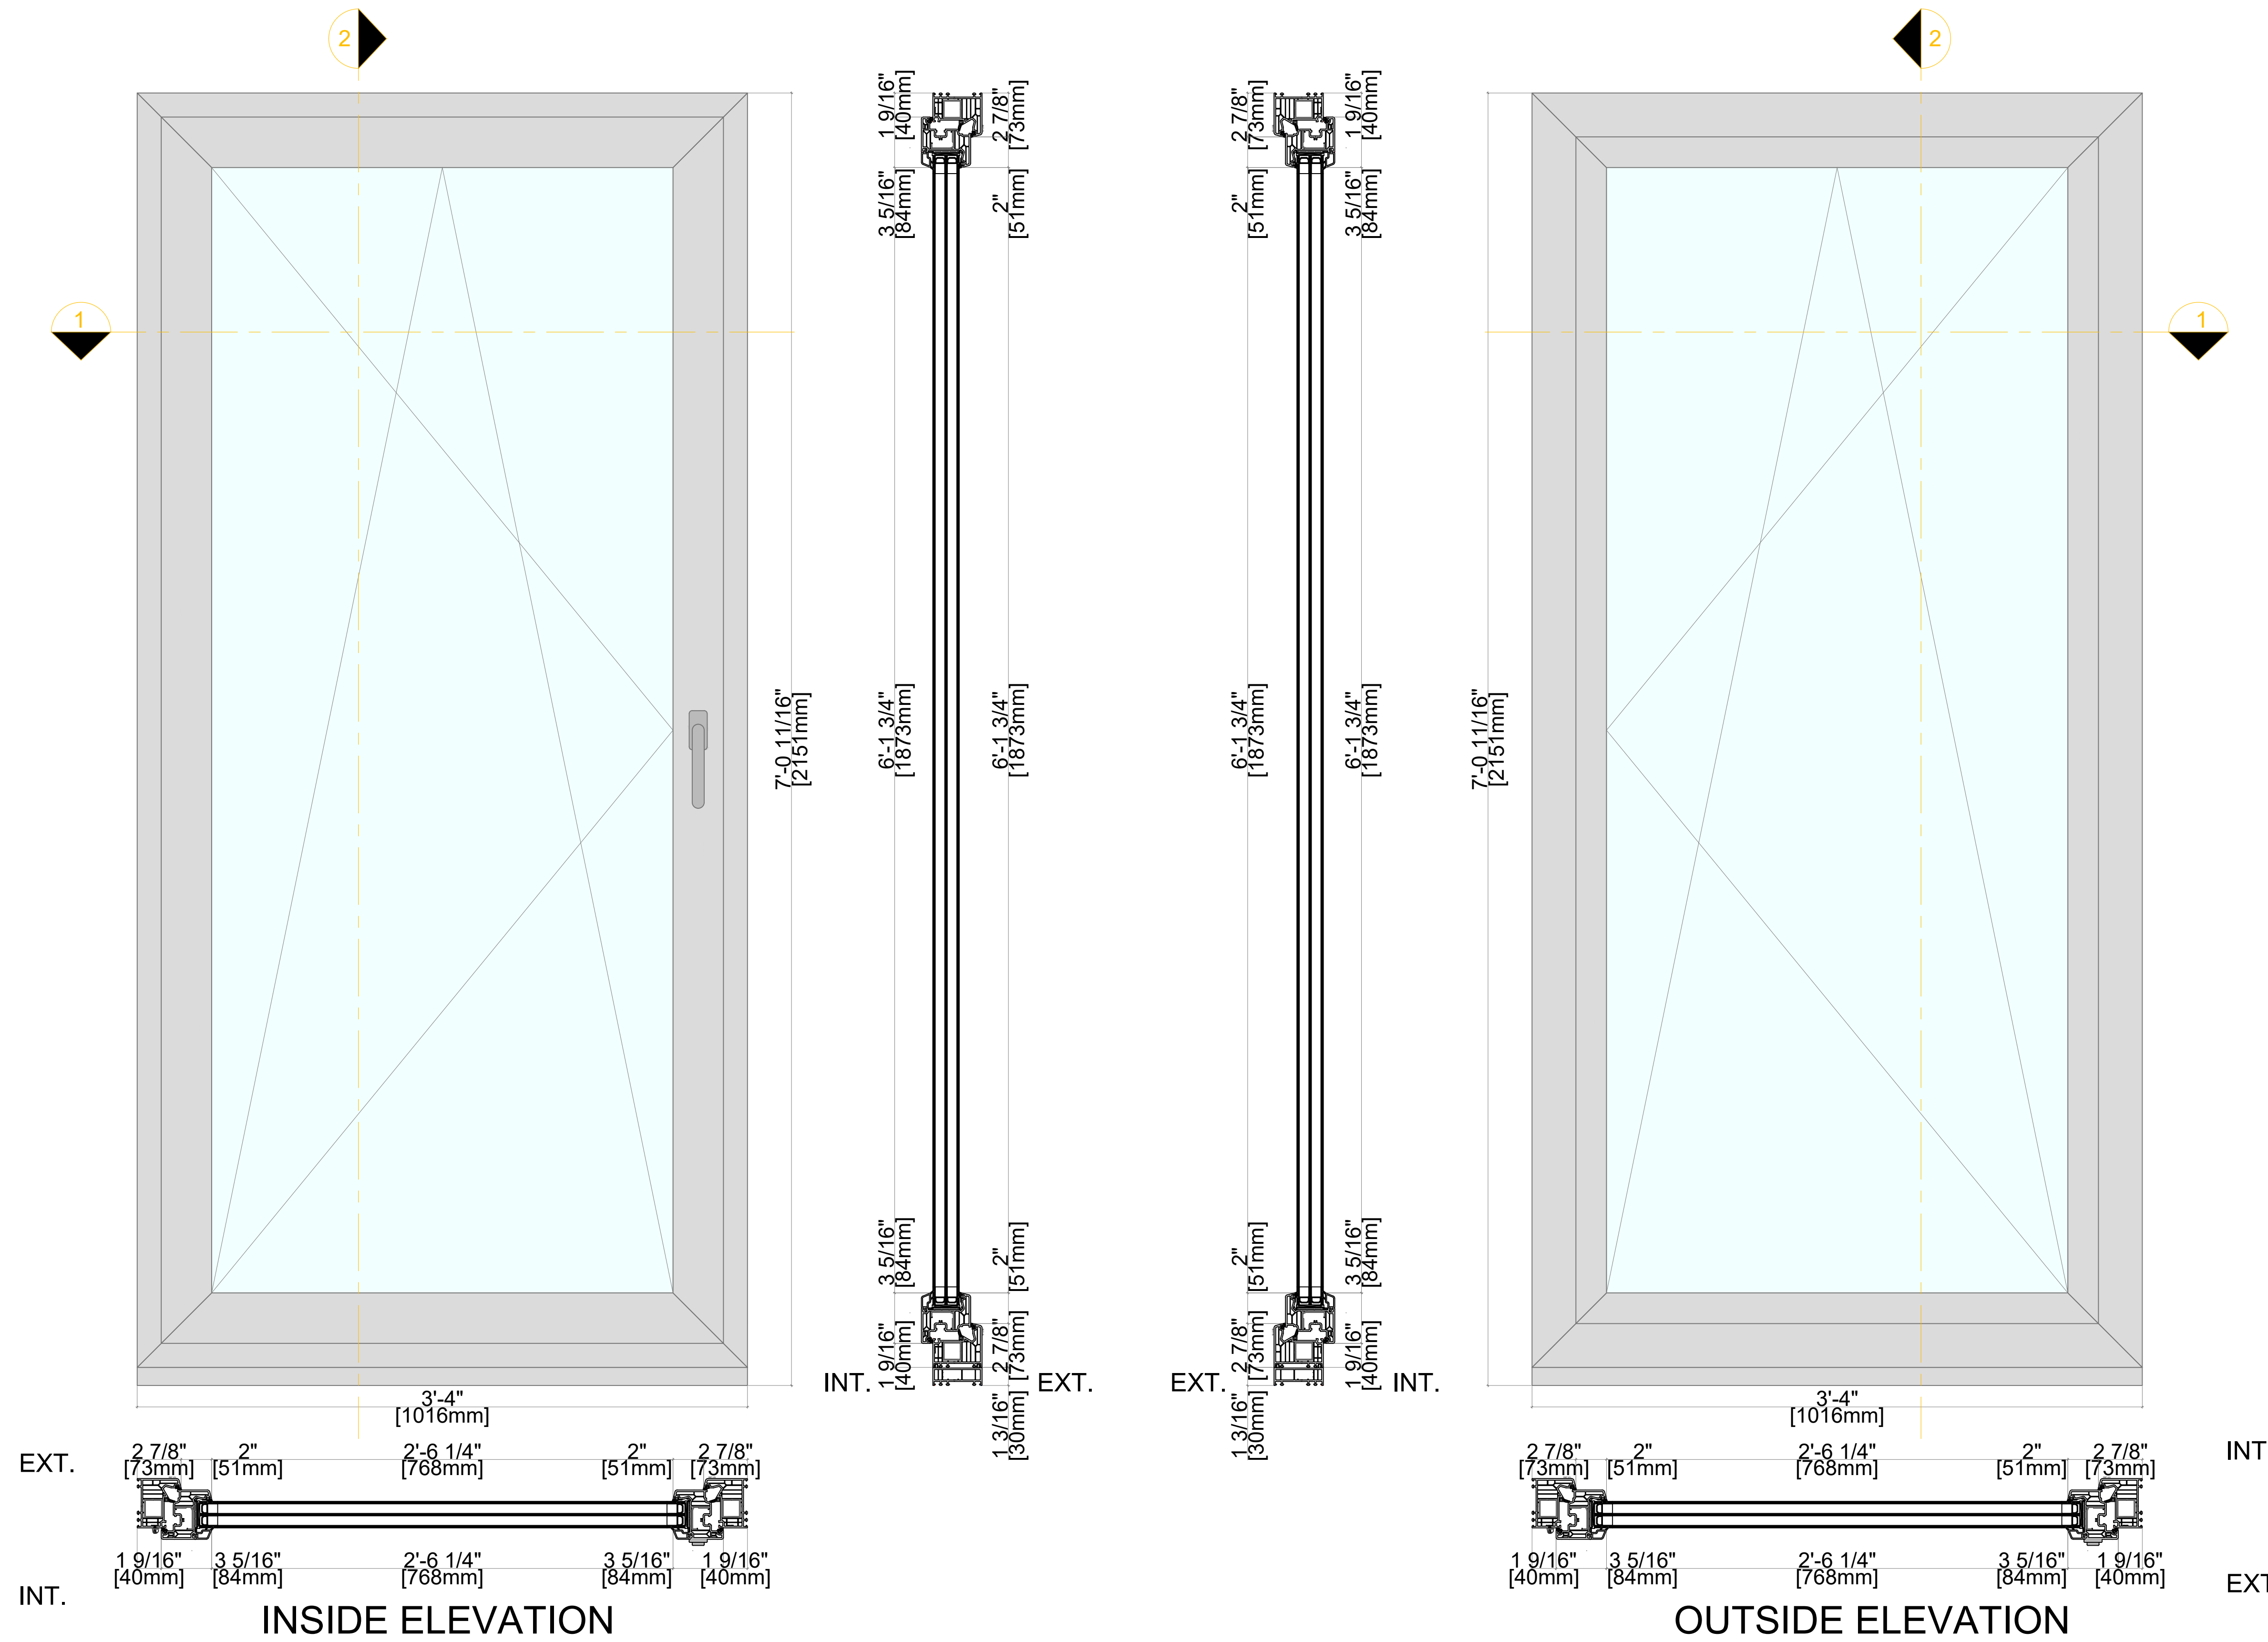

PVC FLANGE

Note: Available in Double & Triple Glazed

Softline 82mm PVC Product Guide

Standard 82mm Profile; Inswing Tilt & Turn Operable Sash

A M B E R L I N E

HIGH PERFORMANCE WINDOWS AND DOORS

Elevation key: