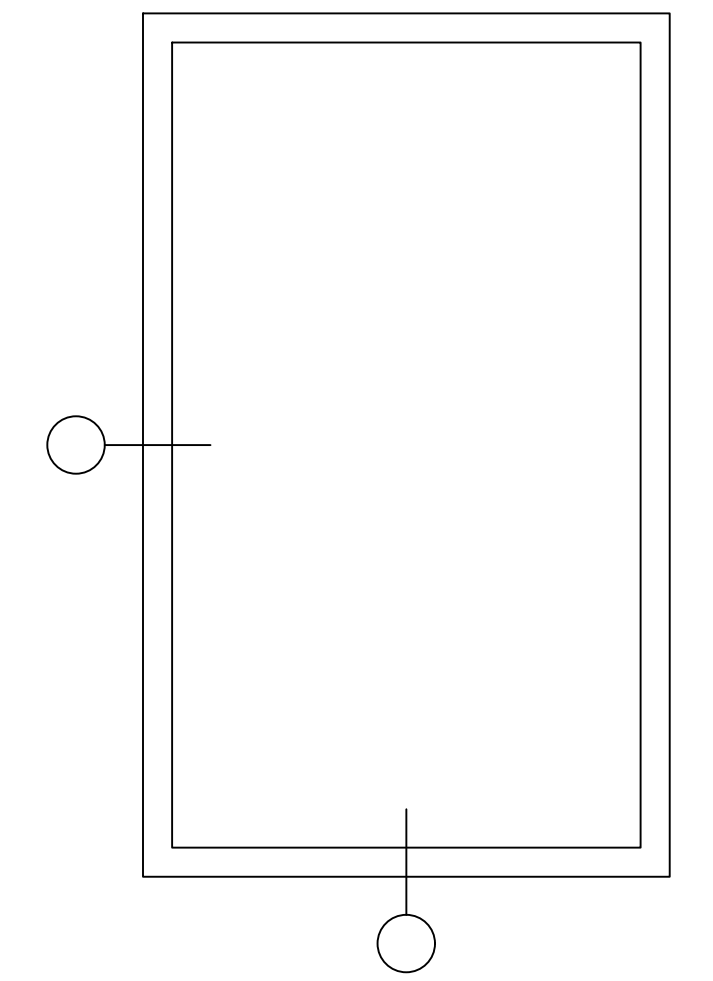

82mm Profile; Slider Track For Sliding Window

A M B E R L I N E

HIGH PERFORMANCE WINDOWS AND DOORS

SLIDER TRACK - SILL DETAIL

SLIDER TRACK - HEAD DETAIL

Elevation key:

Note: Available in Double & Triple Glazed