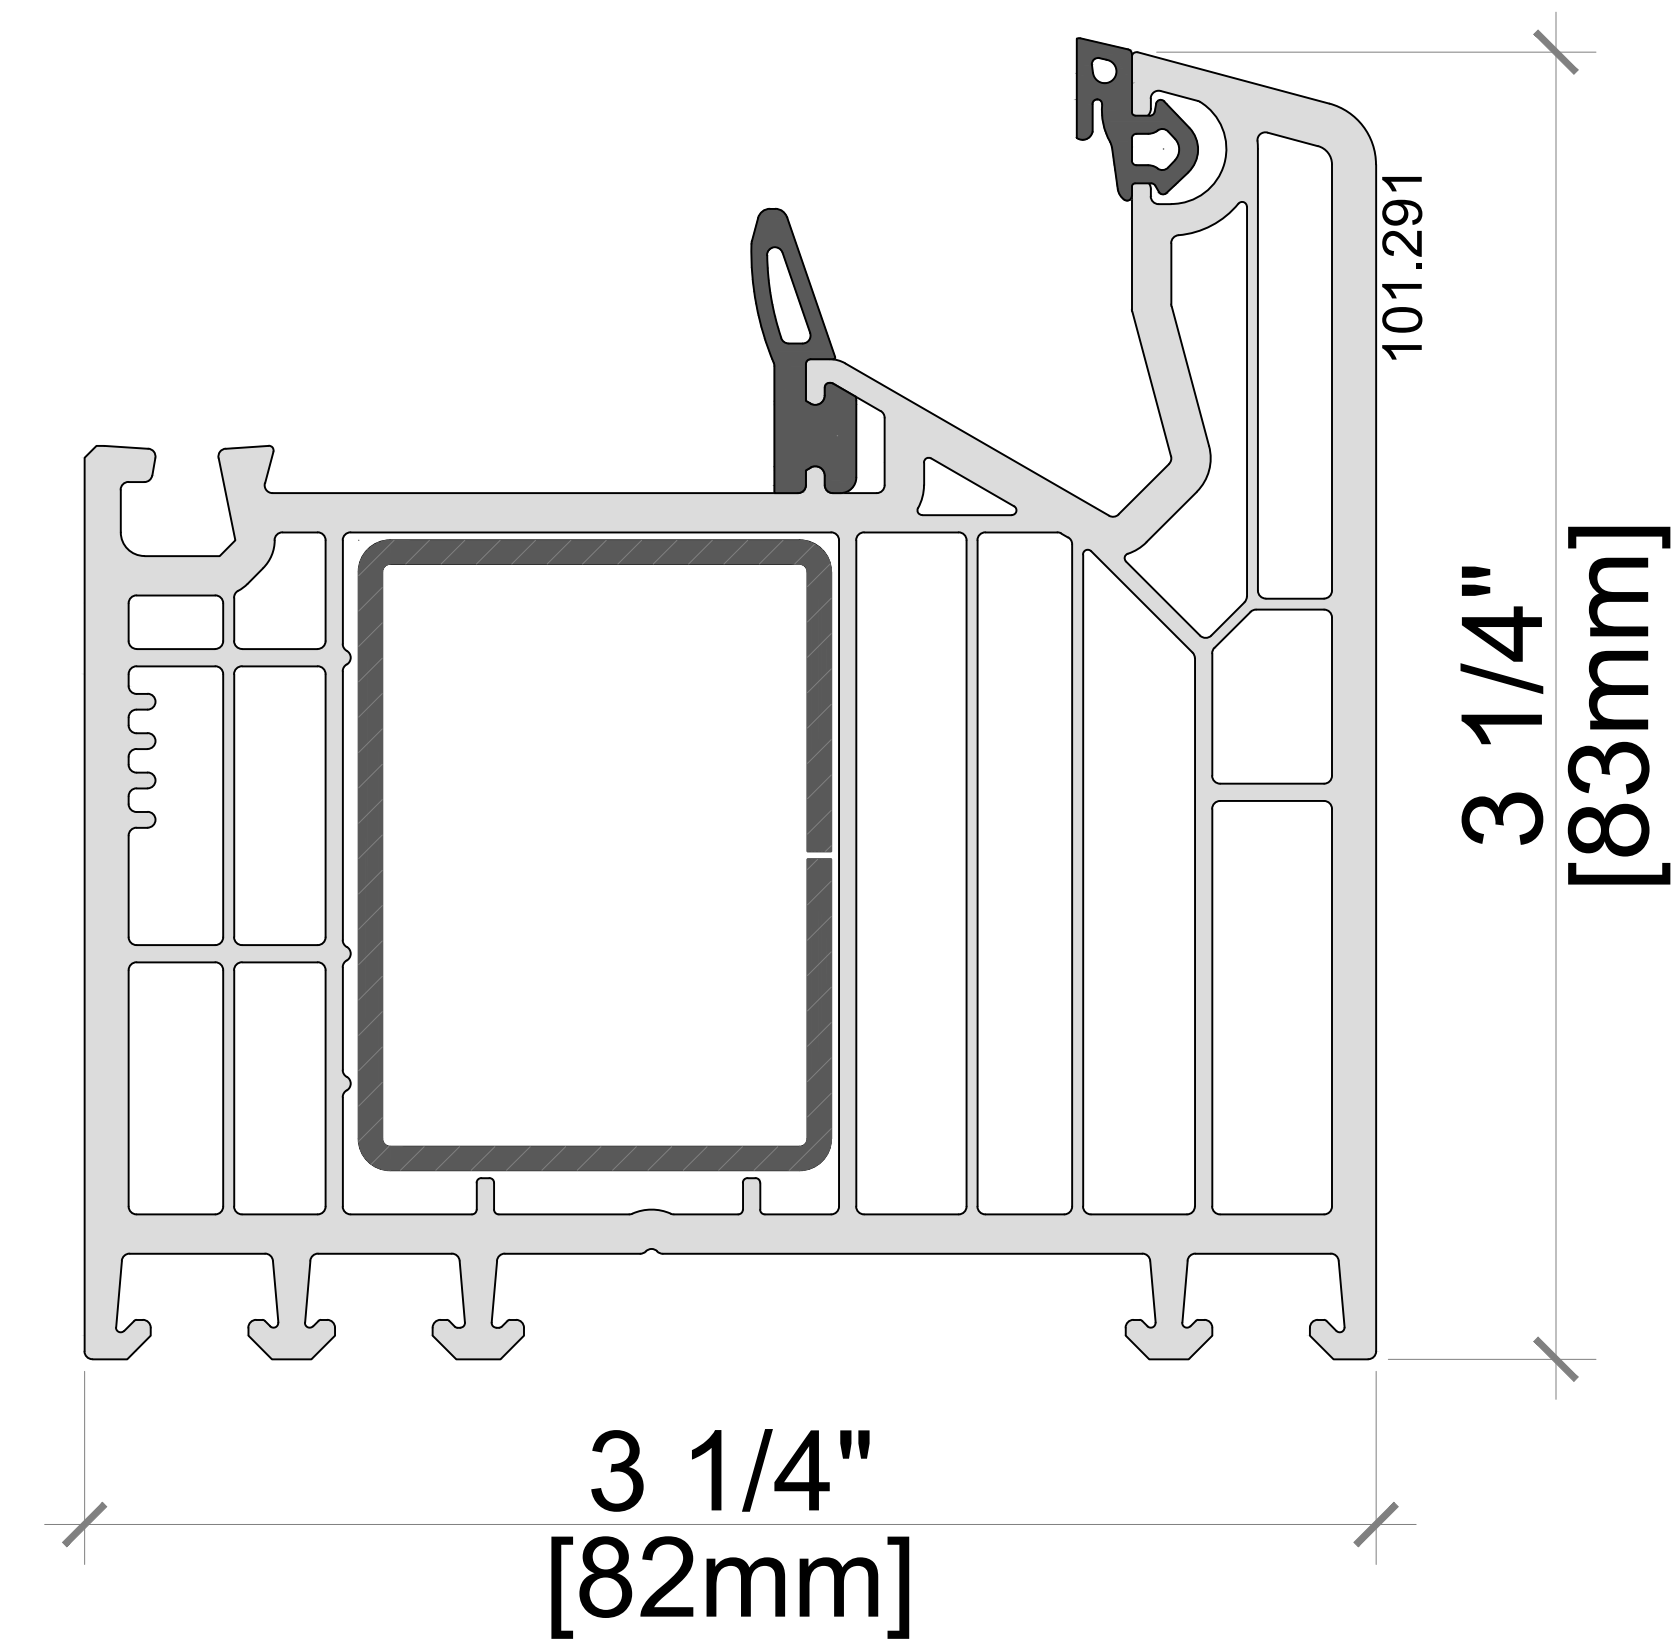

Note: Available in Double &
Triple Glazed

Softline 82mm PVC Product Guide

Frame Options

73mm FRAME - STANDARD OPTION:
101290 FRAME 73mm

106mm FRAME - LARGE FRAME WINDOW
OR PATIO DOOR
101292 FRAME 106mm

83mm FRAME - OPTIONAL FRAME:
101291 FRAME 83mm