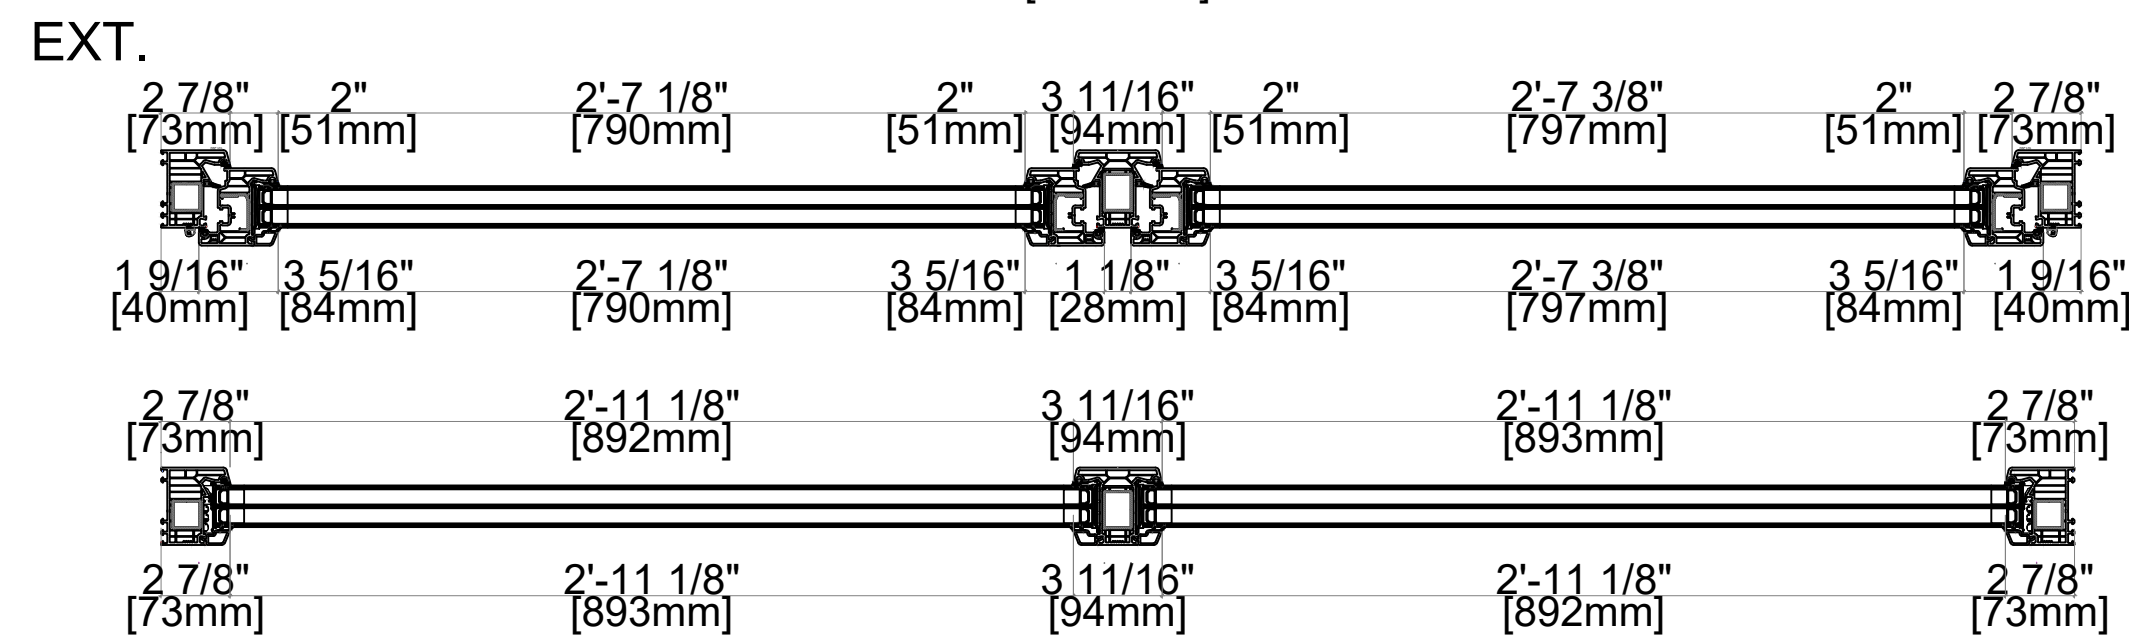

Softline 82mm PVC Product Guide

82mm Profile, Inswing Double Tilt Operable Sash Over Double Fixed In Frame

A M B E R L I N E

HIGH PERFORMANCE WINDOWS AND DOORS

INSIDE ELEVATION