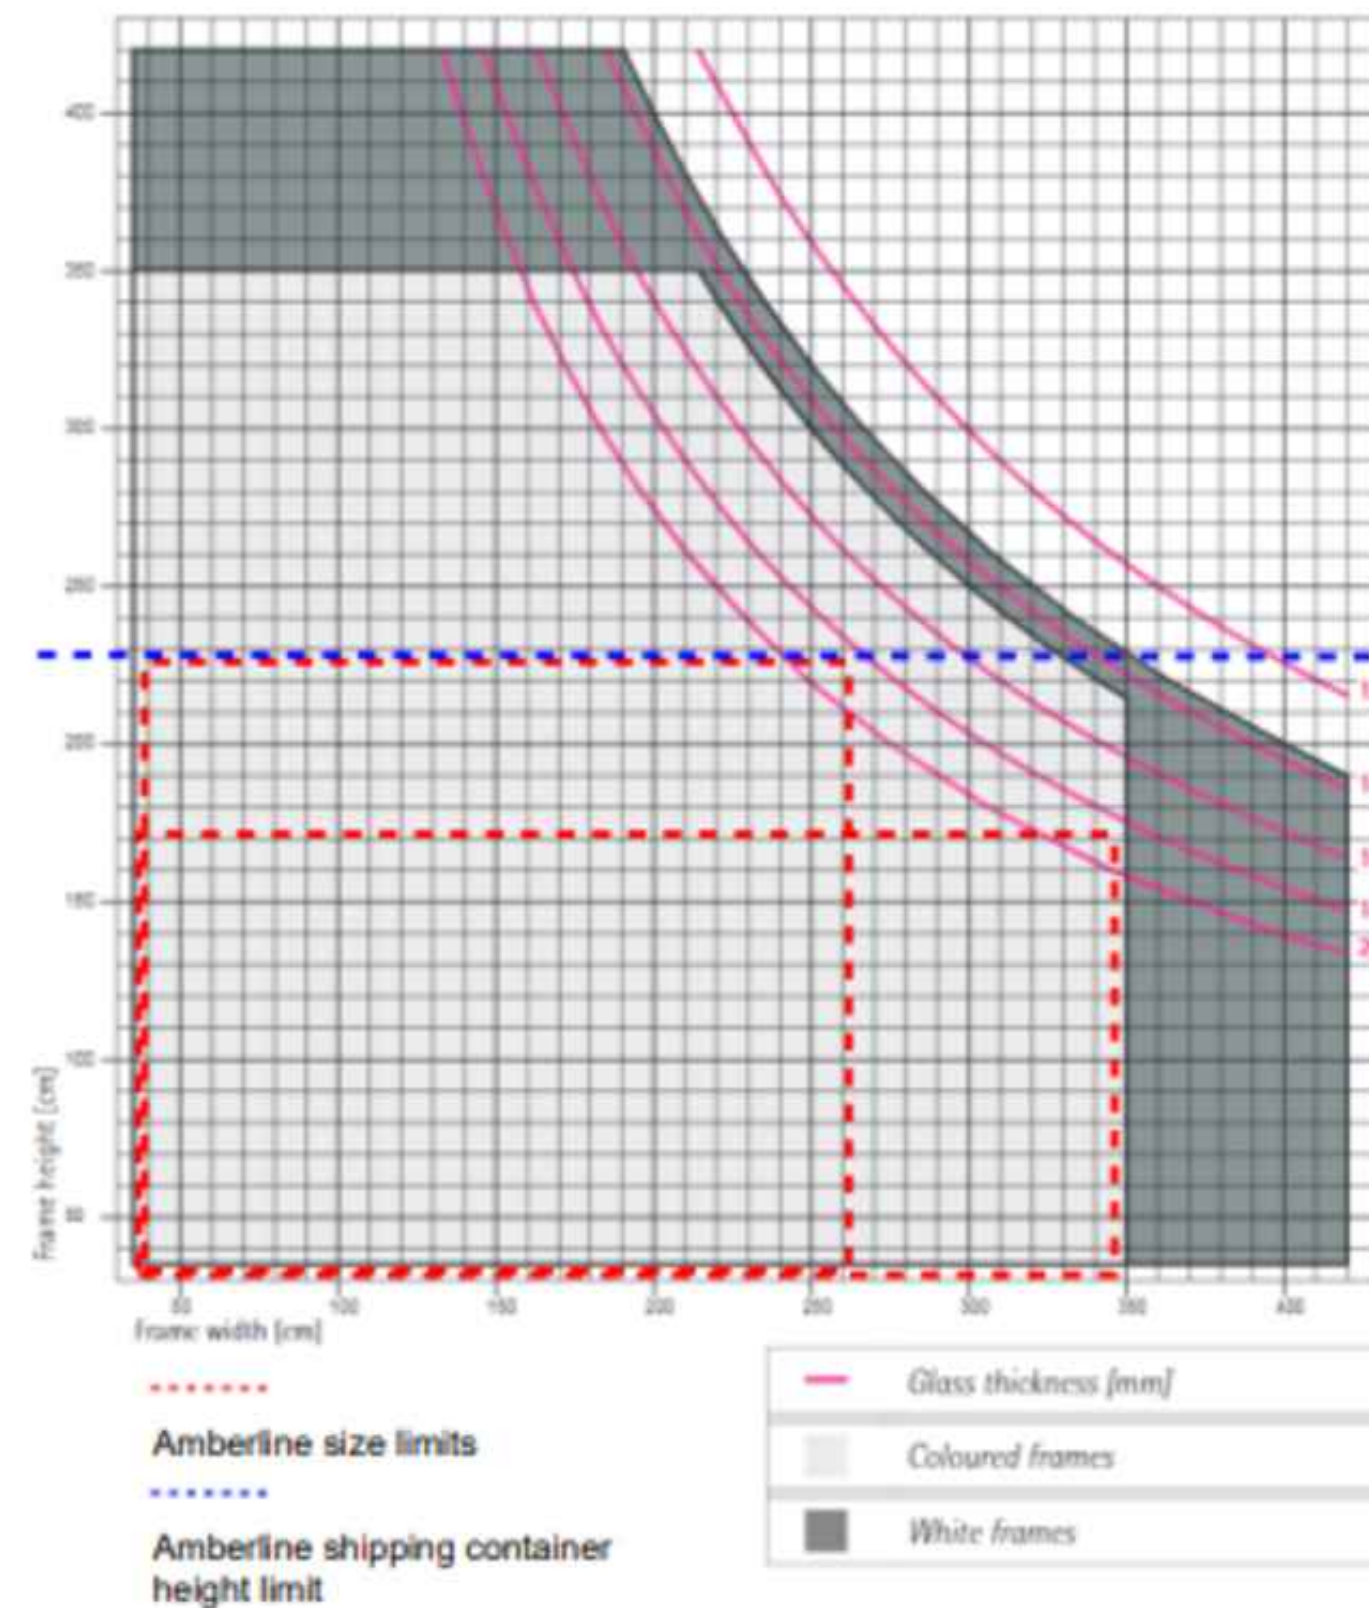

Elevation key:

Softline 82mm PVC Product Guide

Window Size Limits

Elevation key:

PVC windows and doors *Minimum/Maximum information.*

Fixed/picture window maximum sizes (Chart is in cm, divide by 2.54 to get inches.)