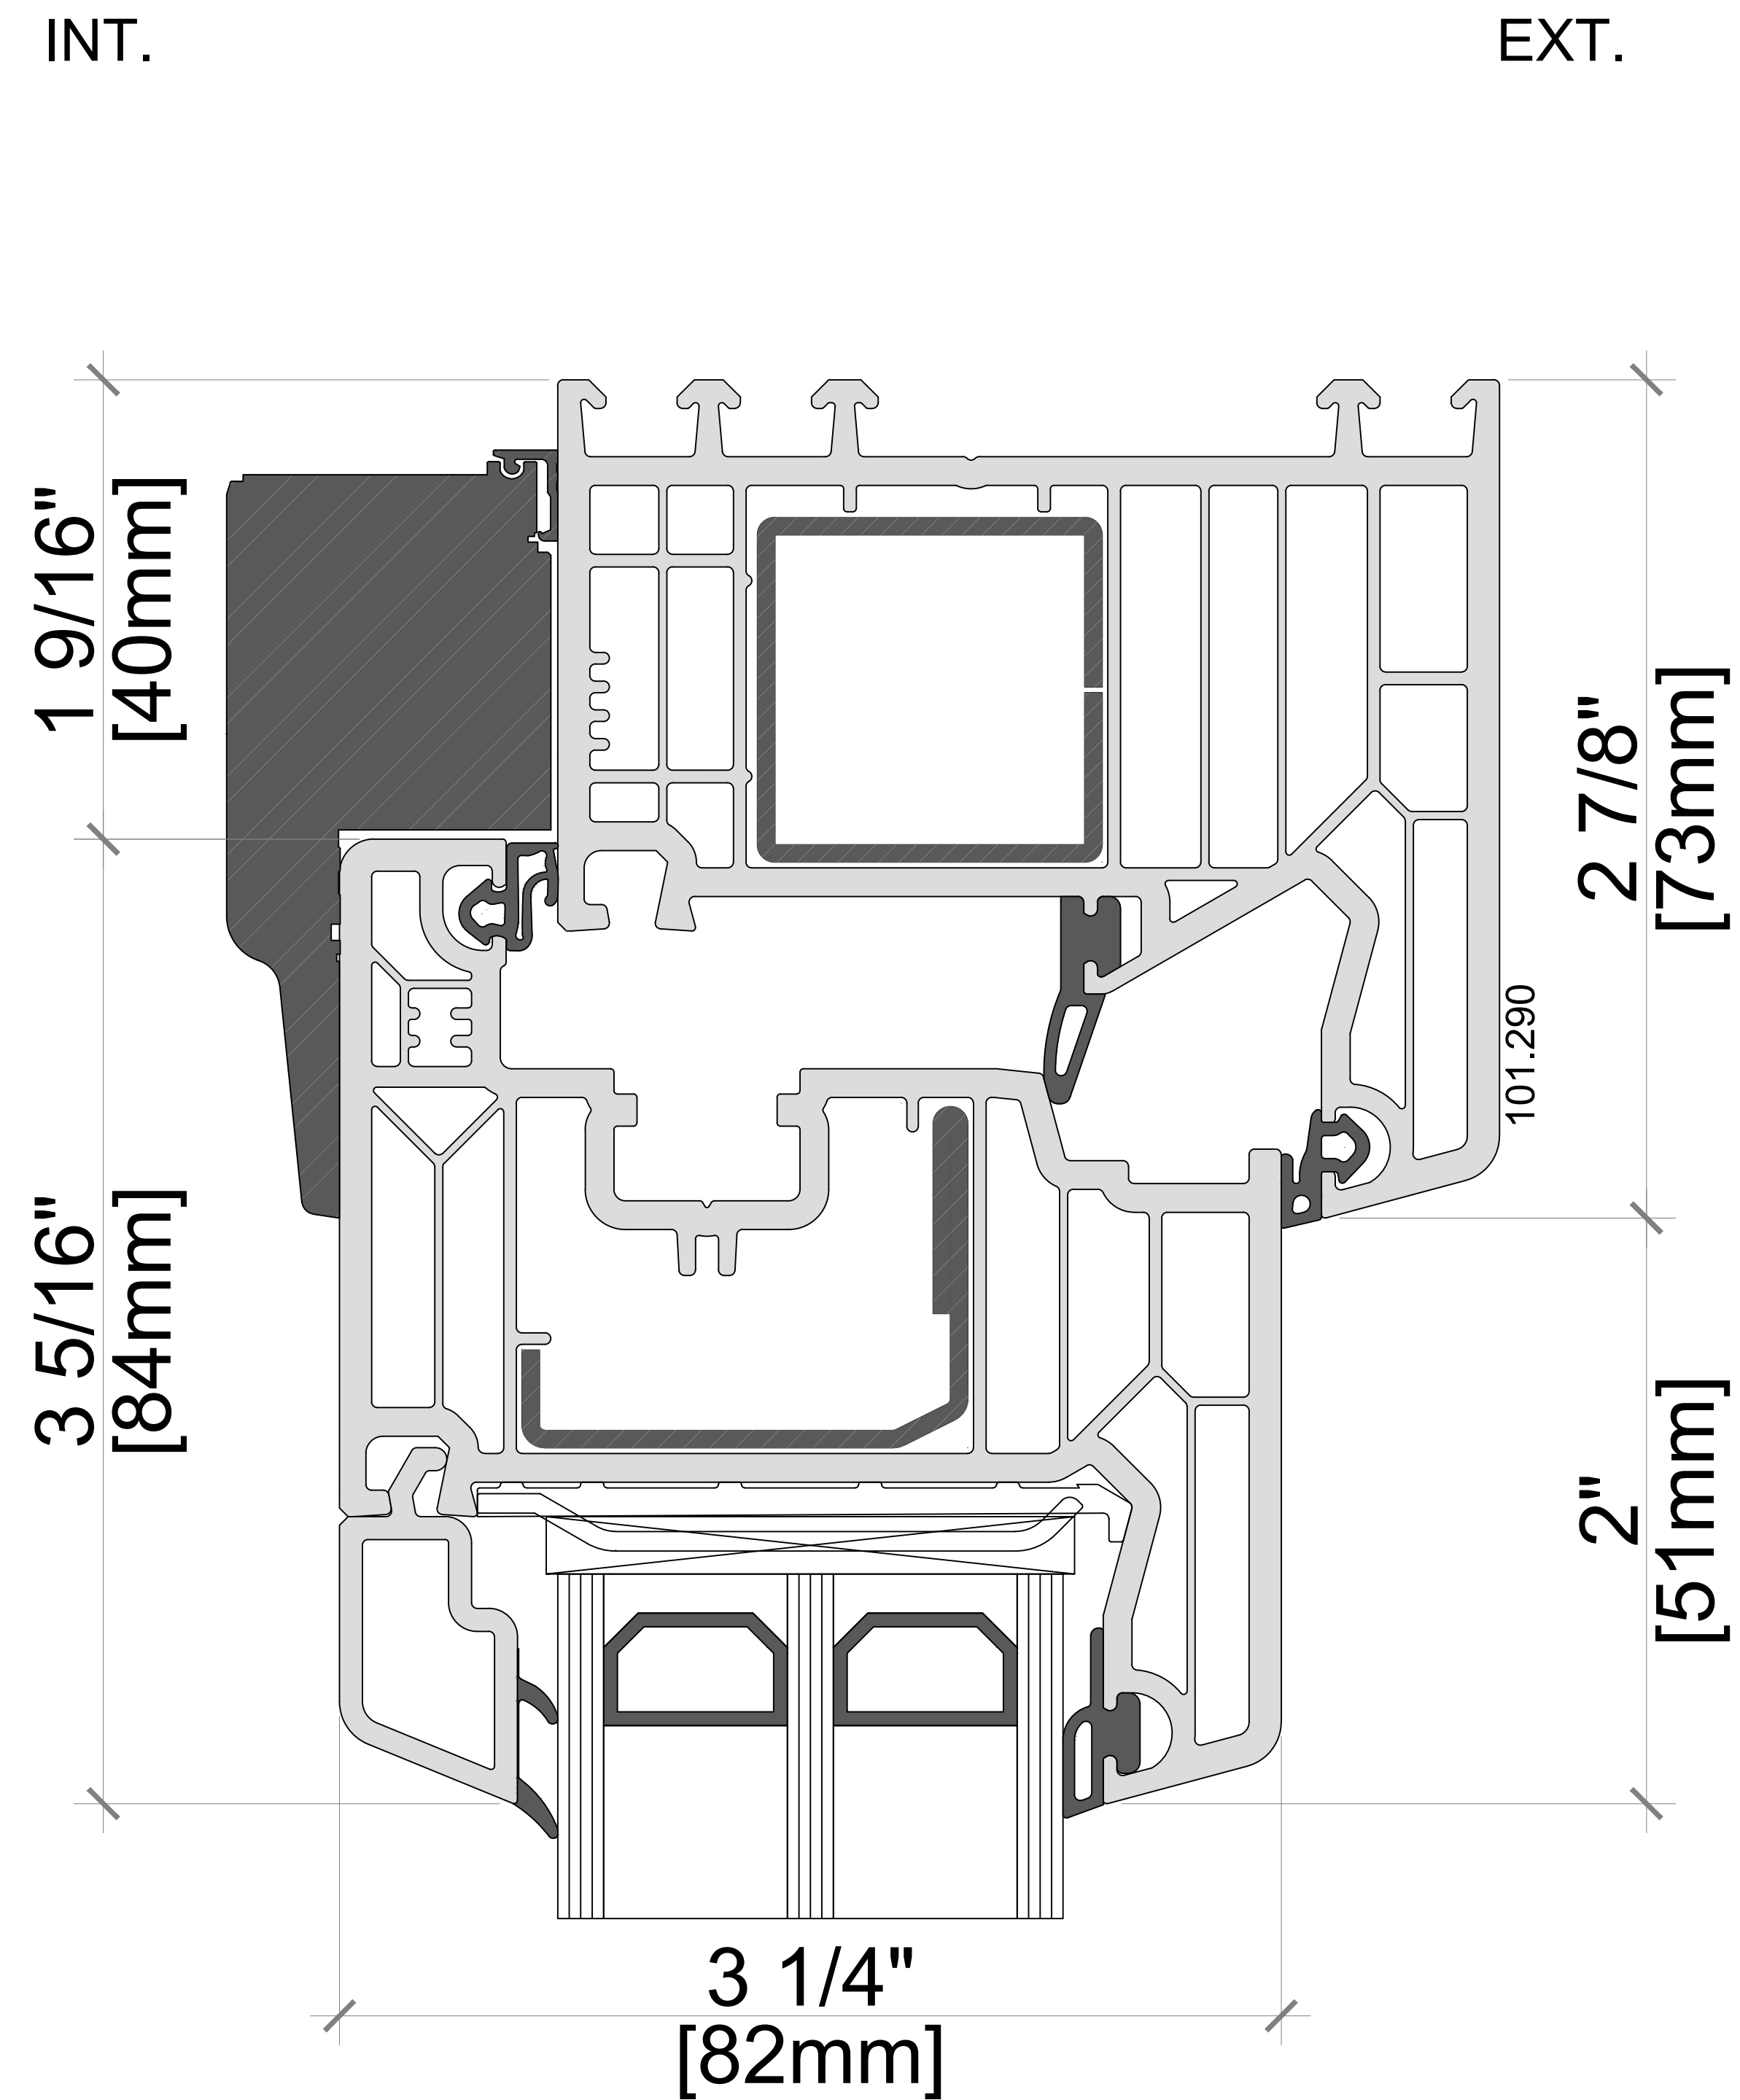

SLIDER TRACK - HEAD DETAIL

Elevation key: