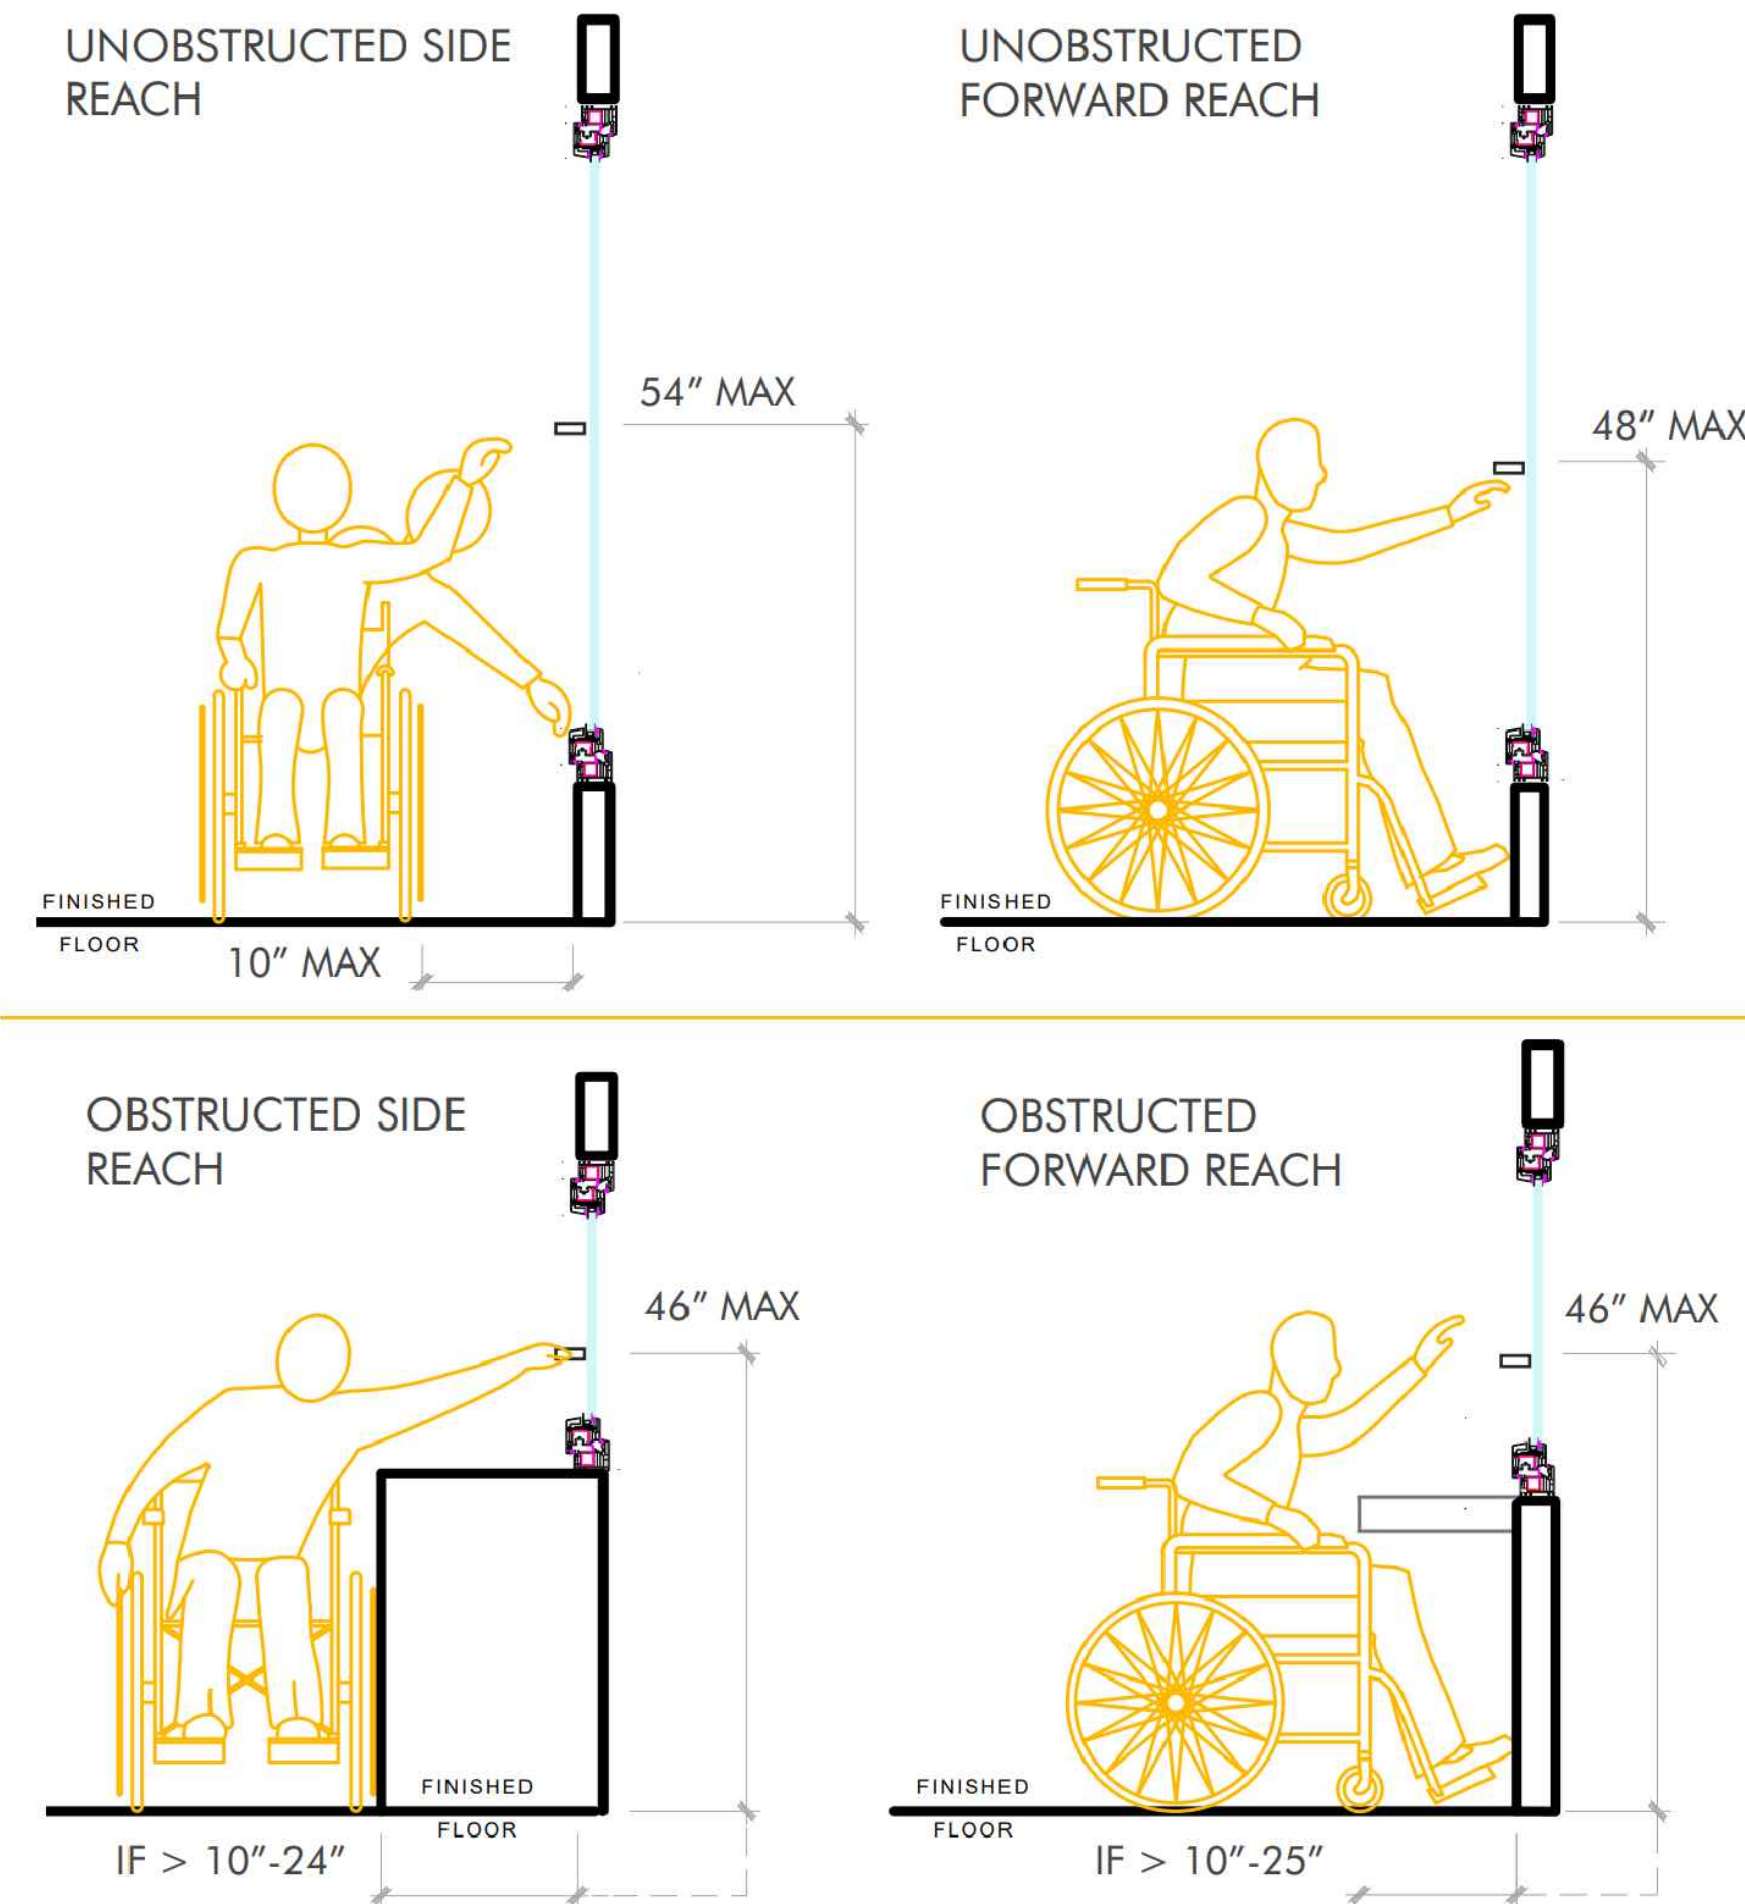

Softline 82mm PVC Product Guide

Window Handle Guidelines