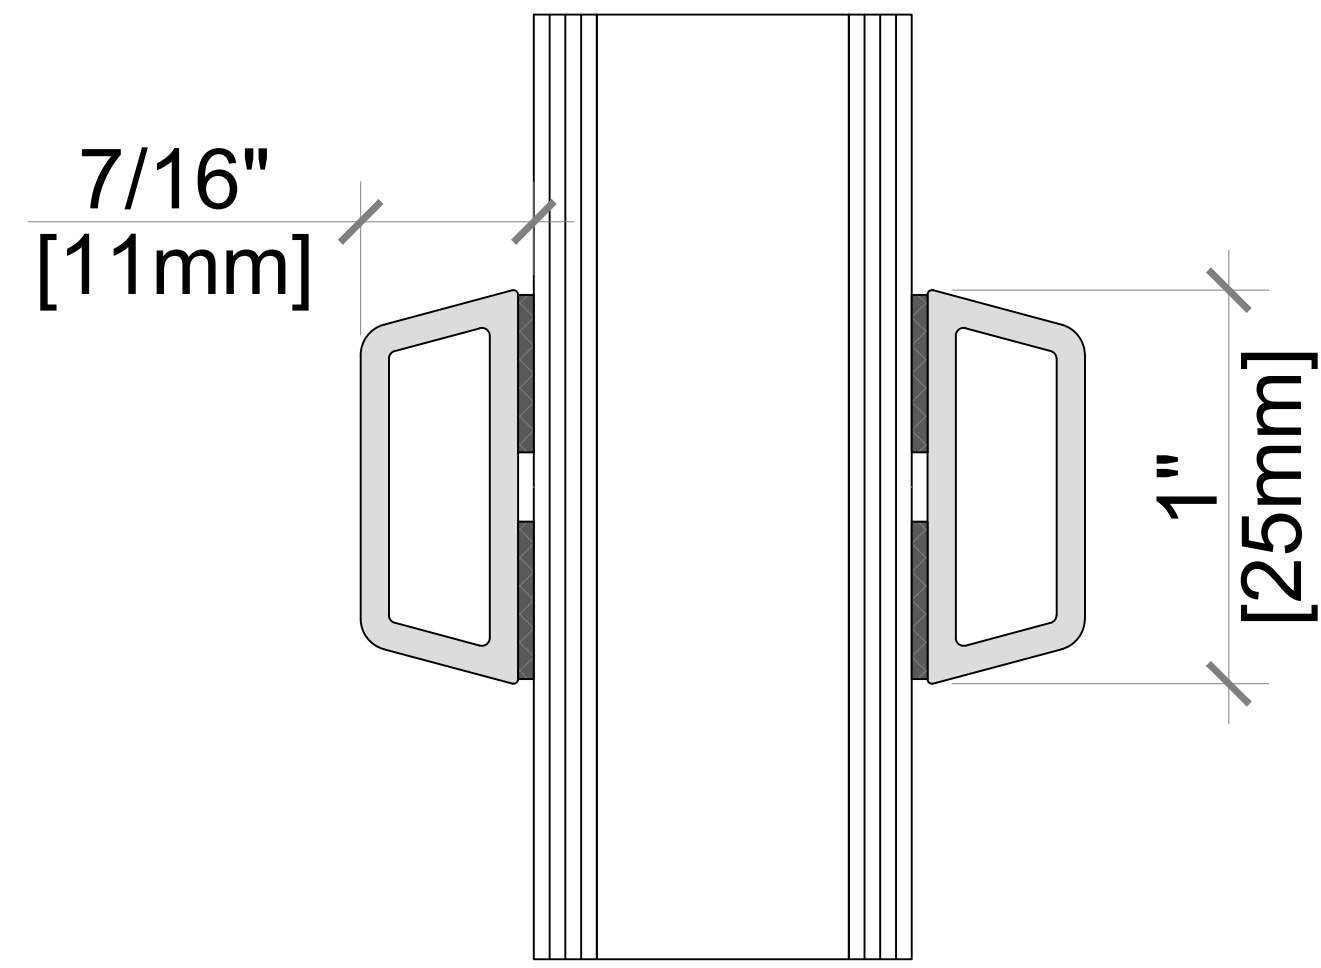

Softline 82mm PVC Product Guide

Adhesive Simulated Divided Light Muntin Bars

A M B E **R** L I N E

HIGH PERFORMANCE WINDOWS AND DOORS

ADHESIVE MUNTIN BAR -
109590 MULLION 25mm -
DOUBLE GLAZED