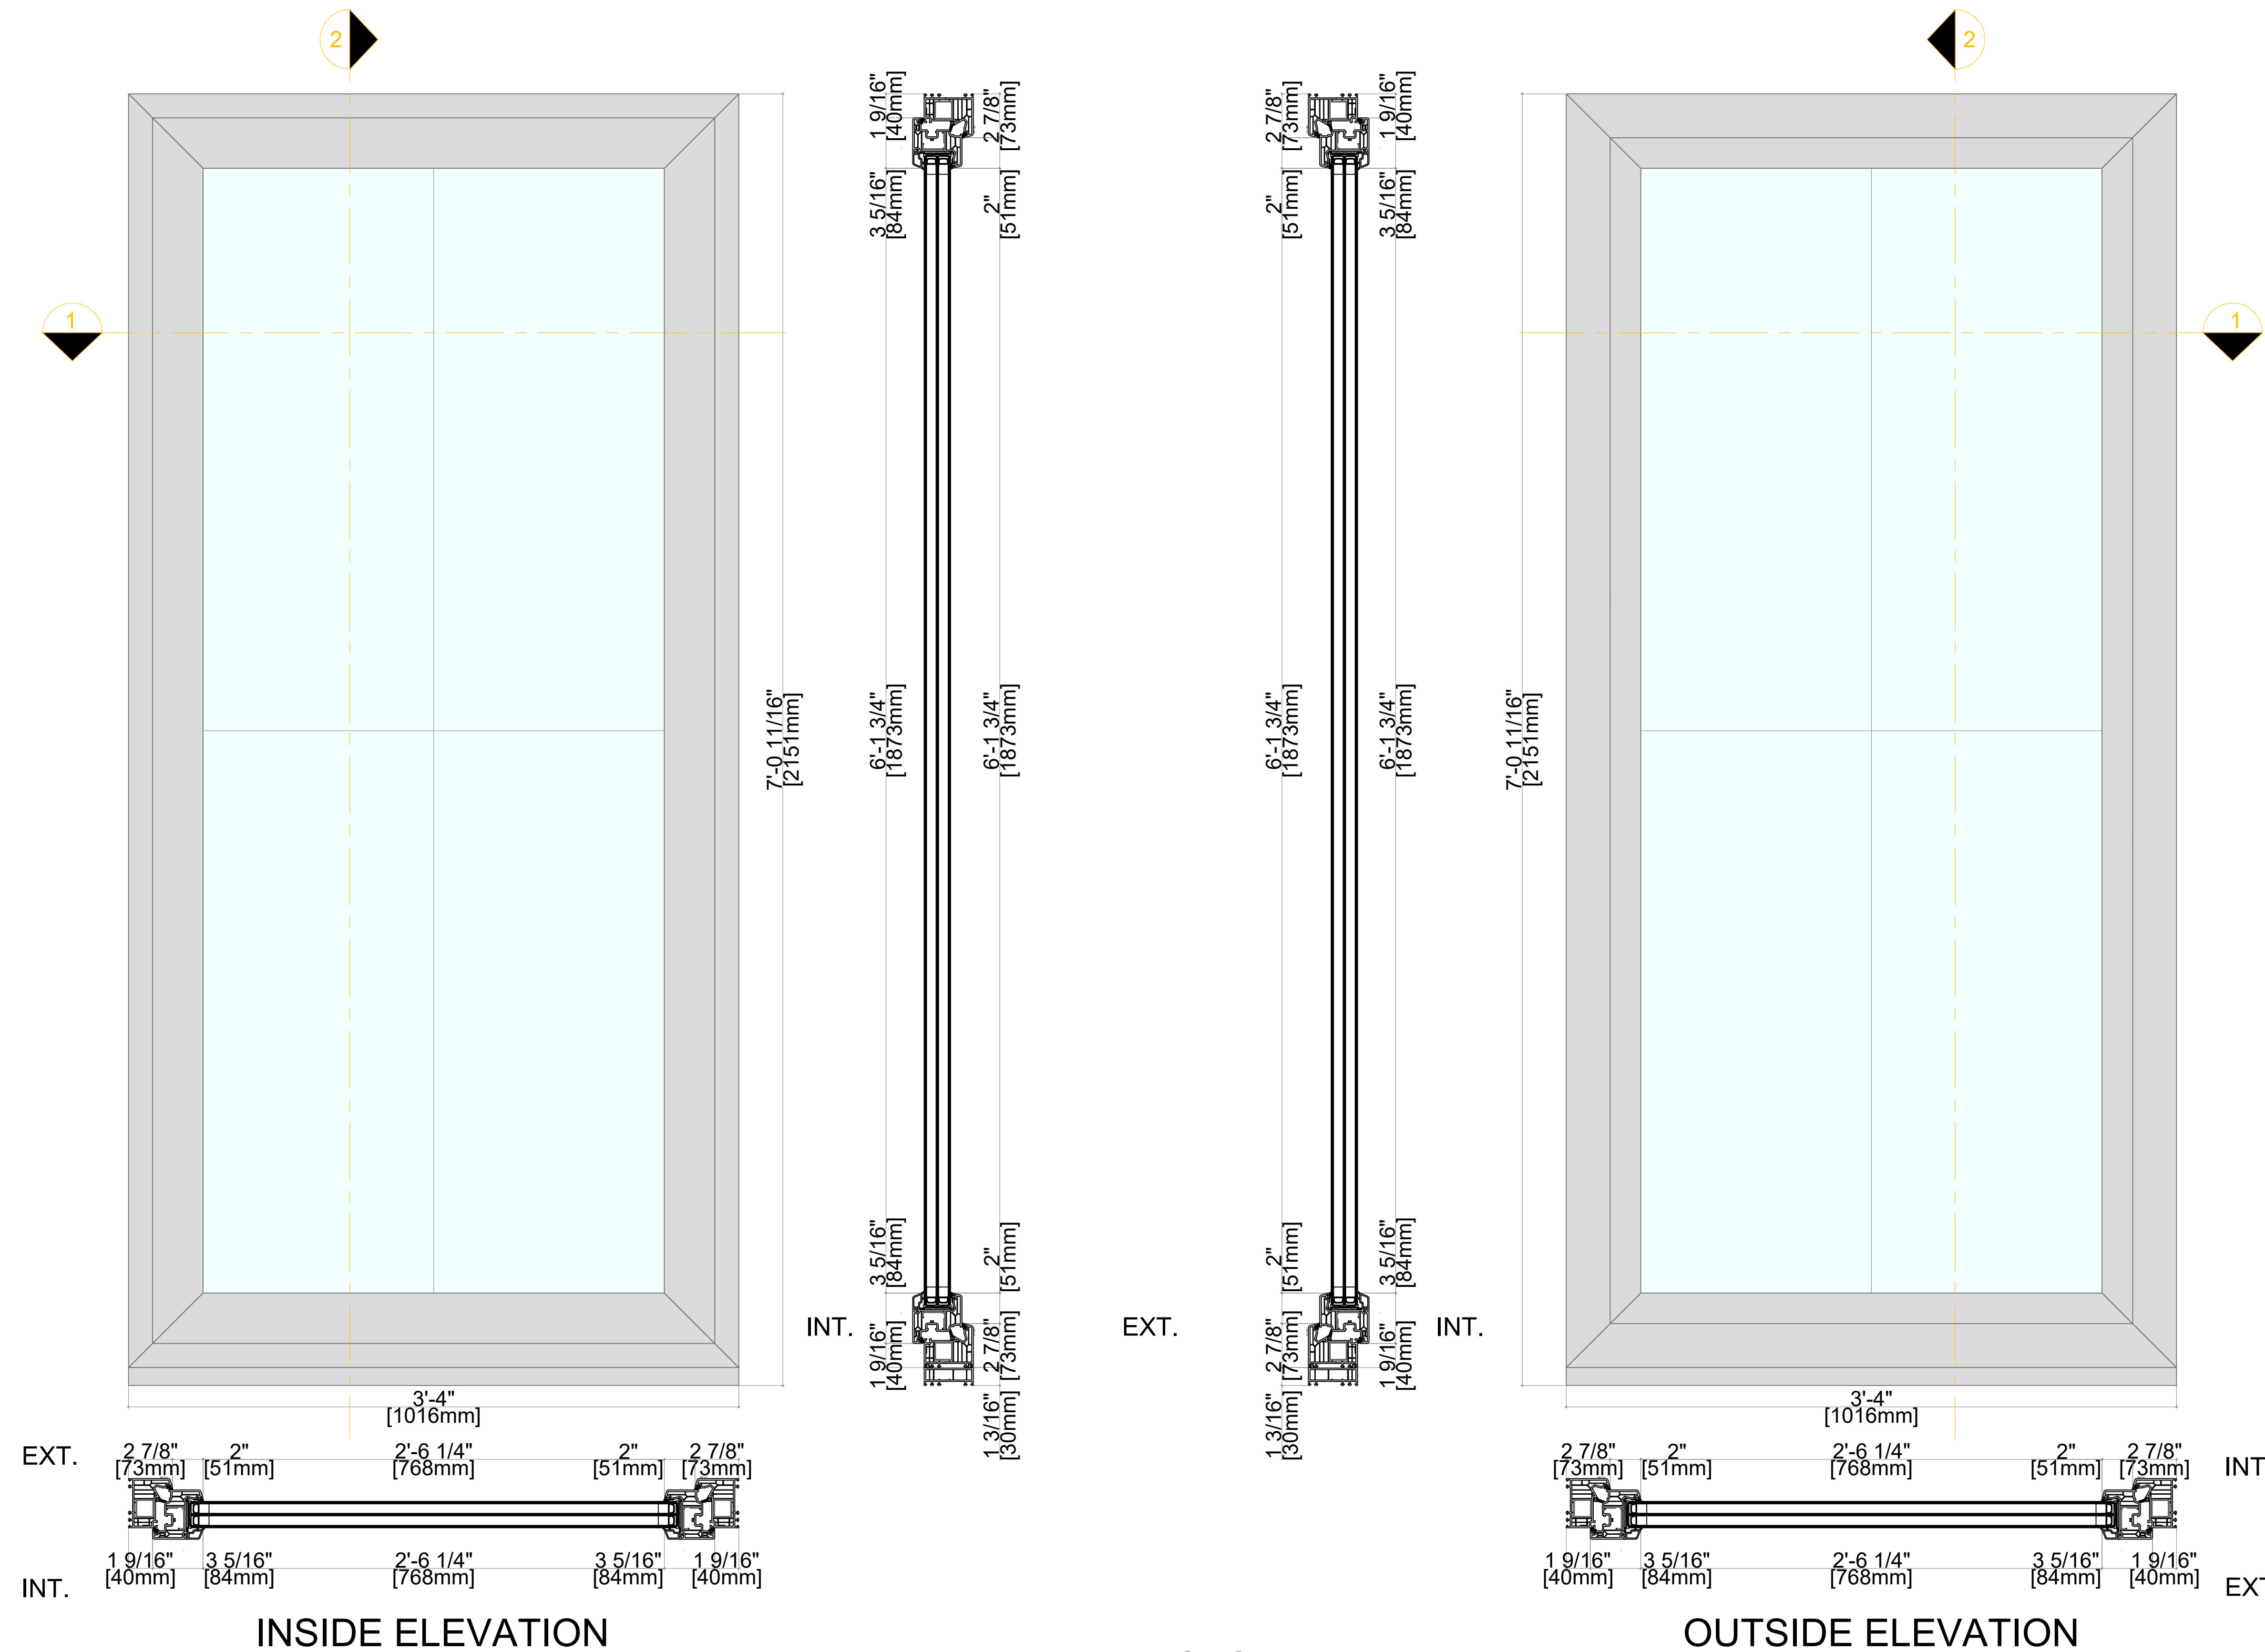

Softline 82mm PVC Product Guide

82mm Profile; Fixed in Sash

A M B E R L I N E

HIGH PERFORMANCE WINDOWS AND DOORS