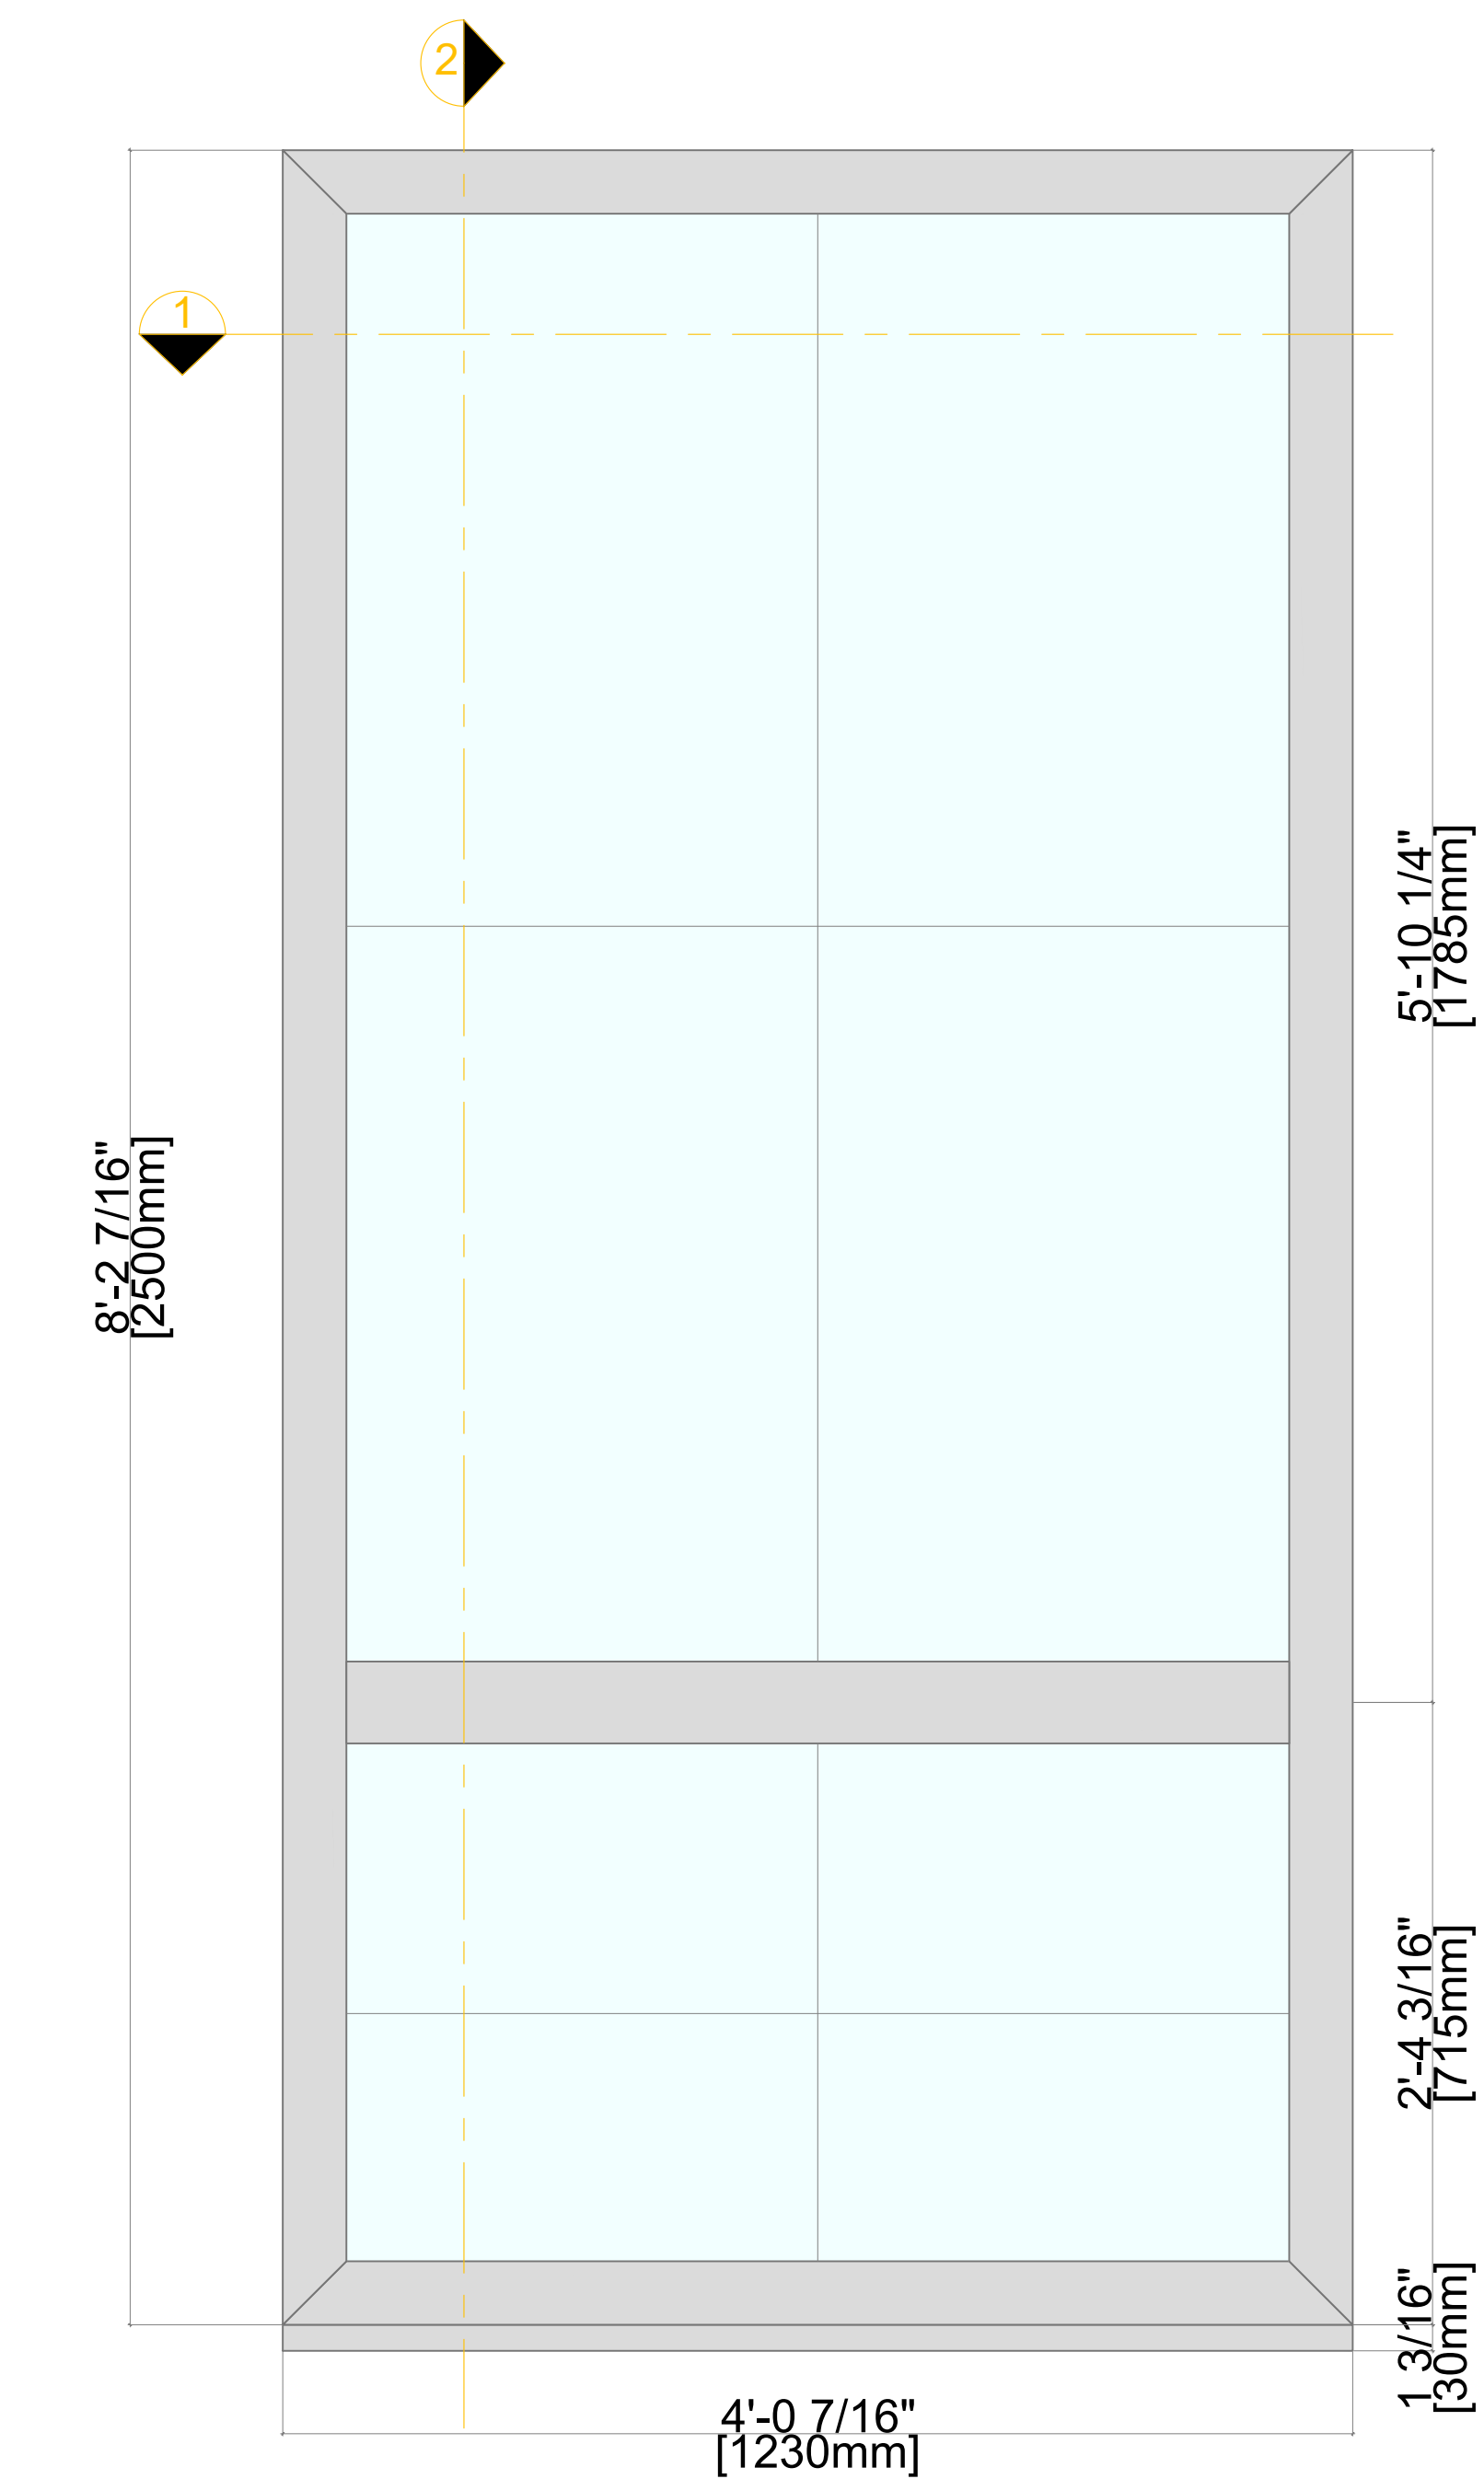

Softline 82mm PVC Product Guide

82mm Profile; Fixed Over Fixed In Frame

FIXED OVER FIXED IN FRAME
FRAME: 101290 FRAME 73mm
MULLION: 102310 MULLION 94mm
SUB SILL: 114041 SUB SILL 30mm

Elevation key: