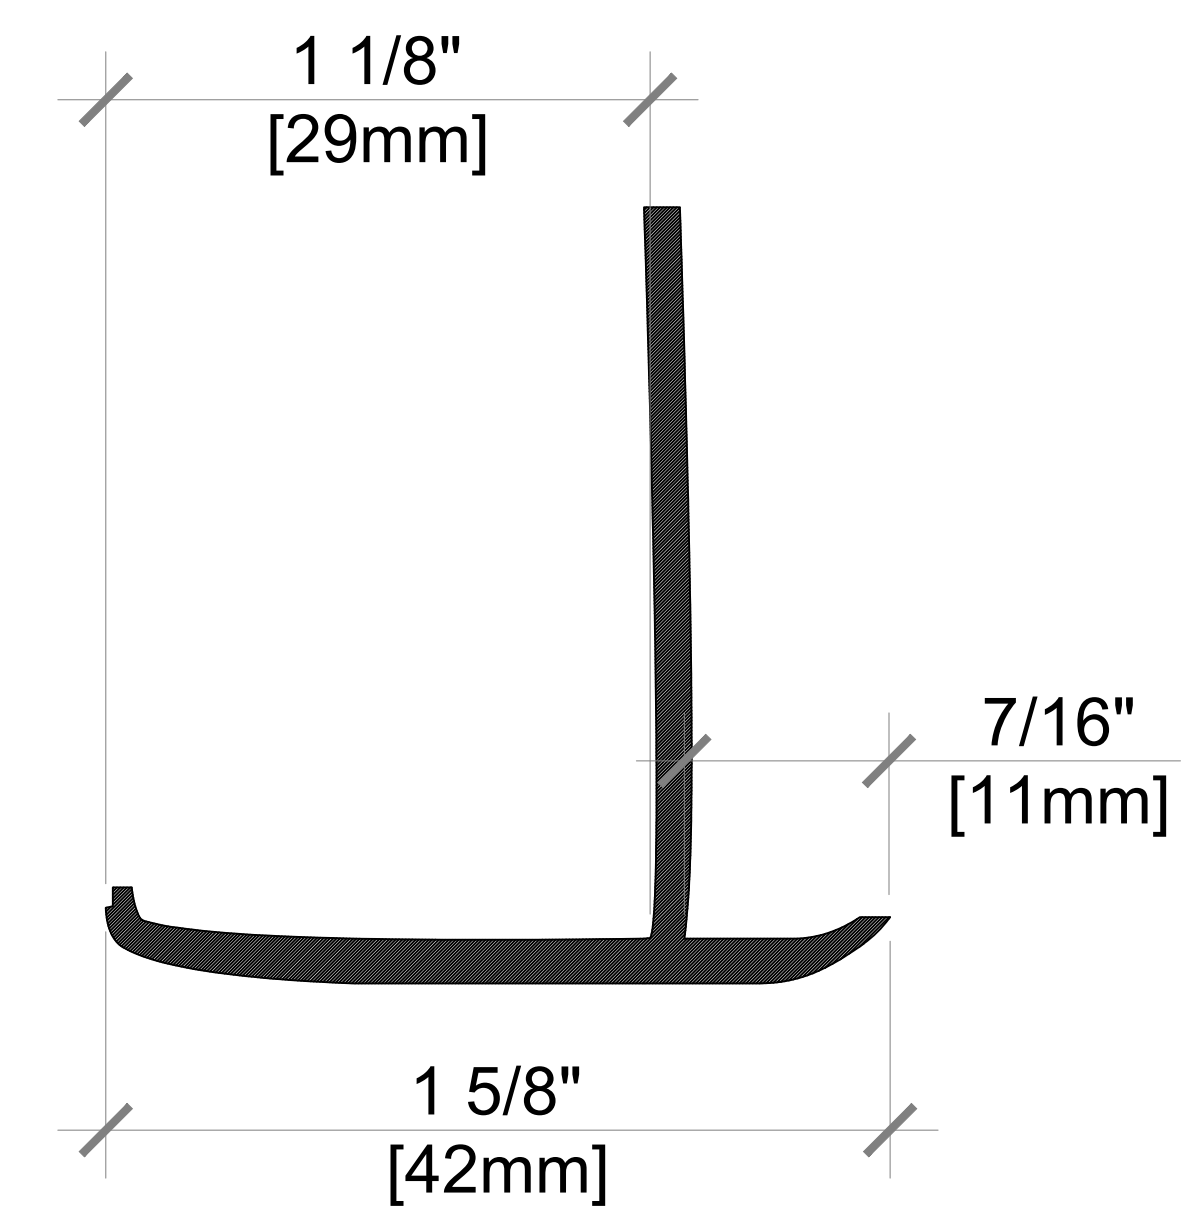

Note: Available in Double & Triple Glazed

Softline 82mm PVC Product Guide

Nail Flange

82mm FIXED PROFILE WITH ALU FLANGE

82mm OPERABLE WINDOW WITH PVC FLANGE

Elevation key:

ALU FLANGE

SCREW