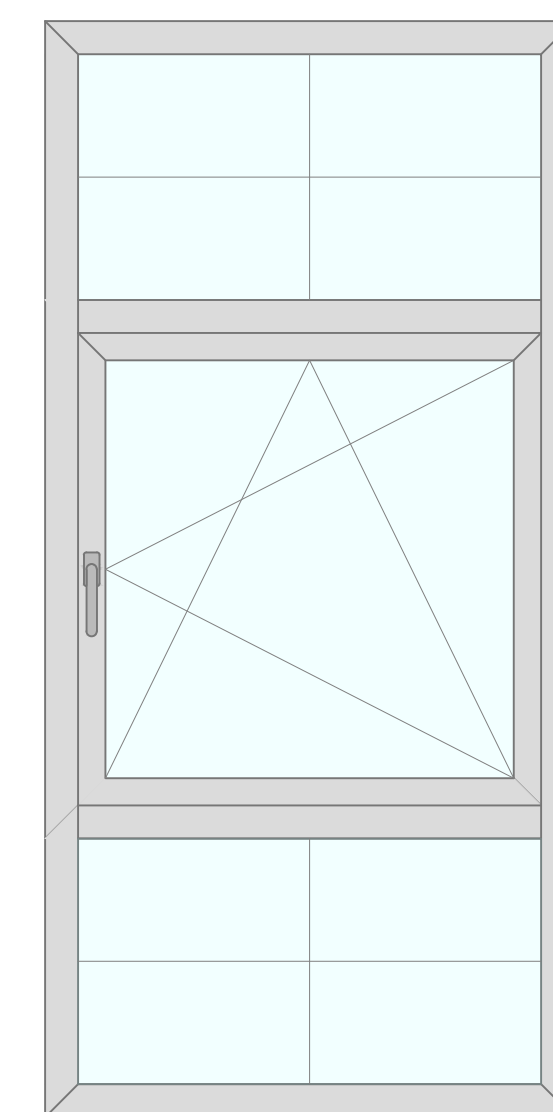

FIXED OPERABLE TILT &
TURN, AND FIXED
WINDOW