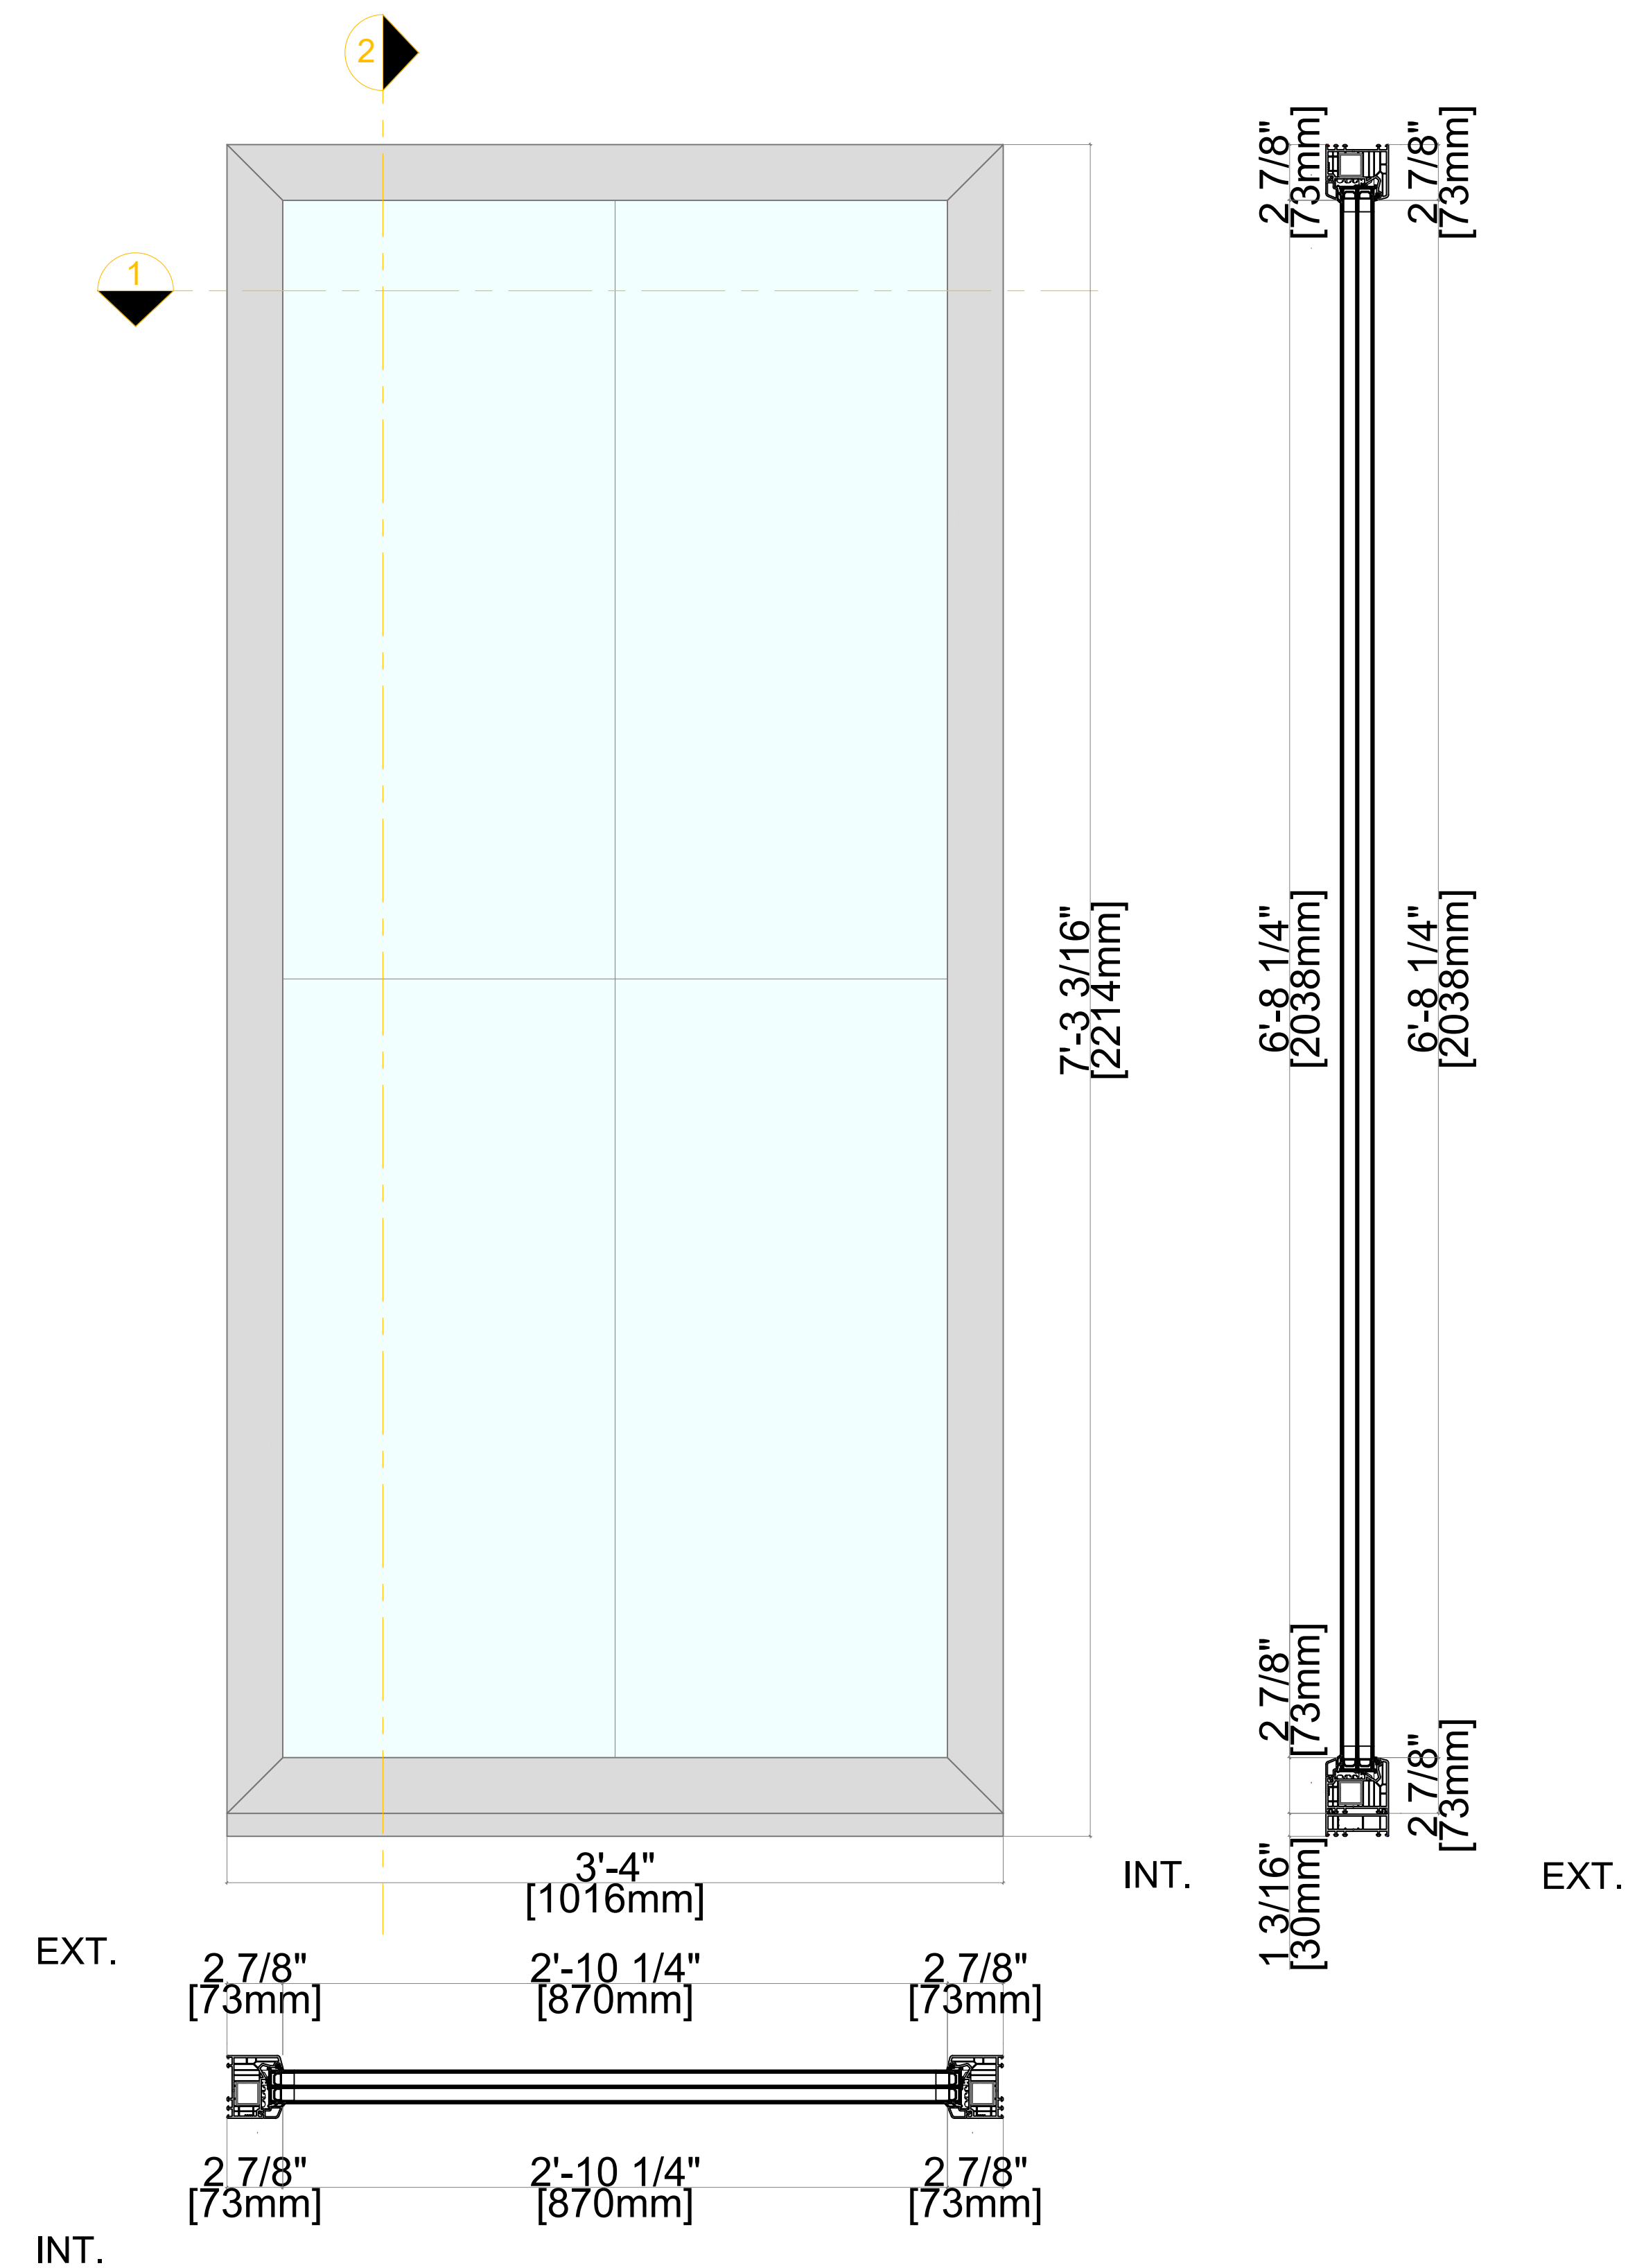

Softline 82mm PVC Product Guide

82mm Profile; Fixed in Frame

A M B E R L I N E

HIGH PERFORMANCE WINDOWS AND DOORS

Elevation key:

Note: Available in Double & Triple Glazed

Note: 30mm Sub Sill is Standard but Not Required