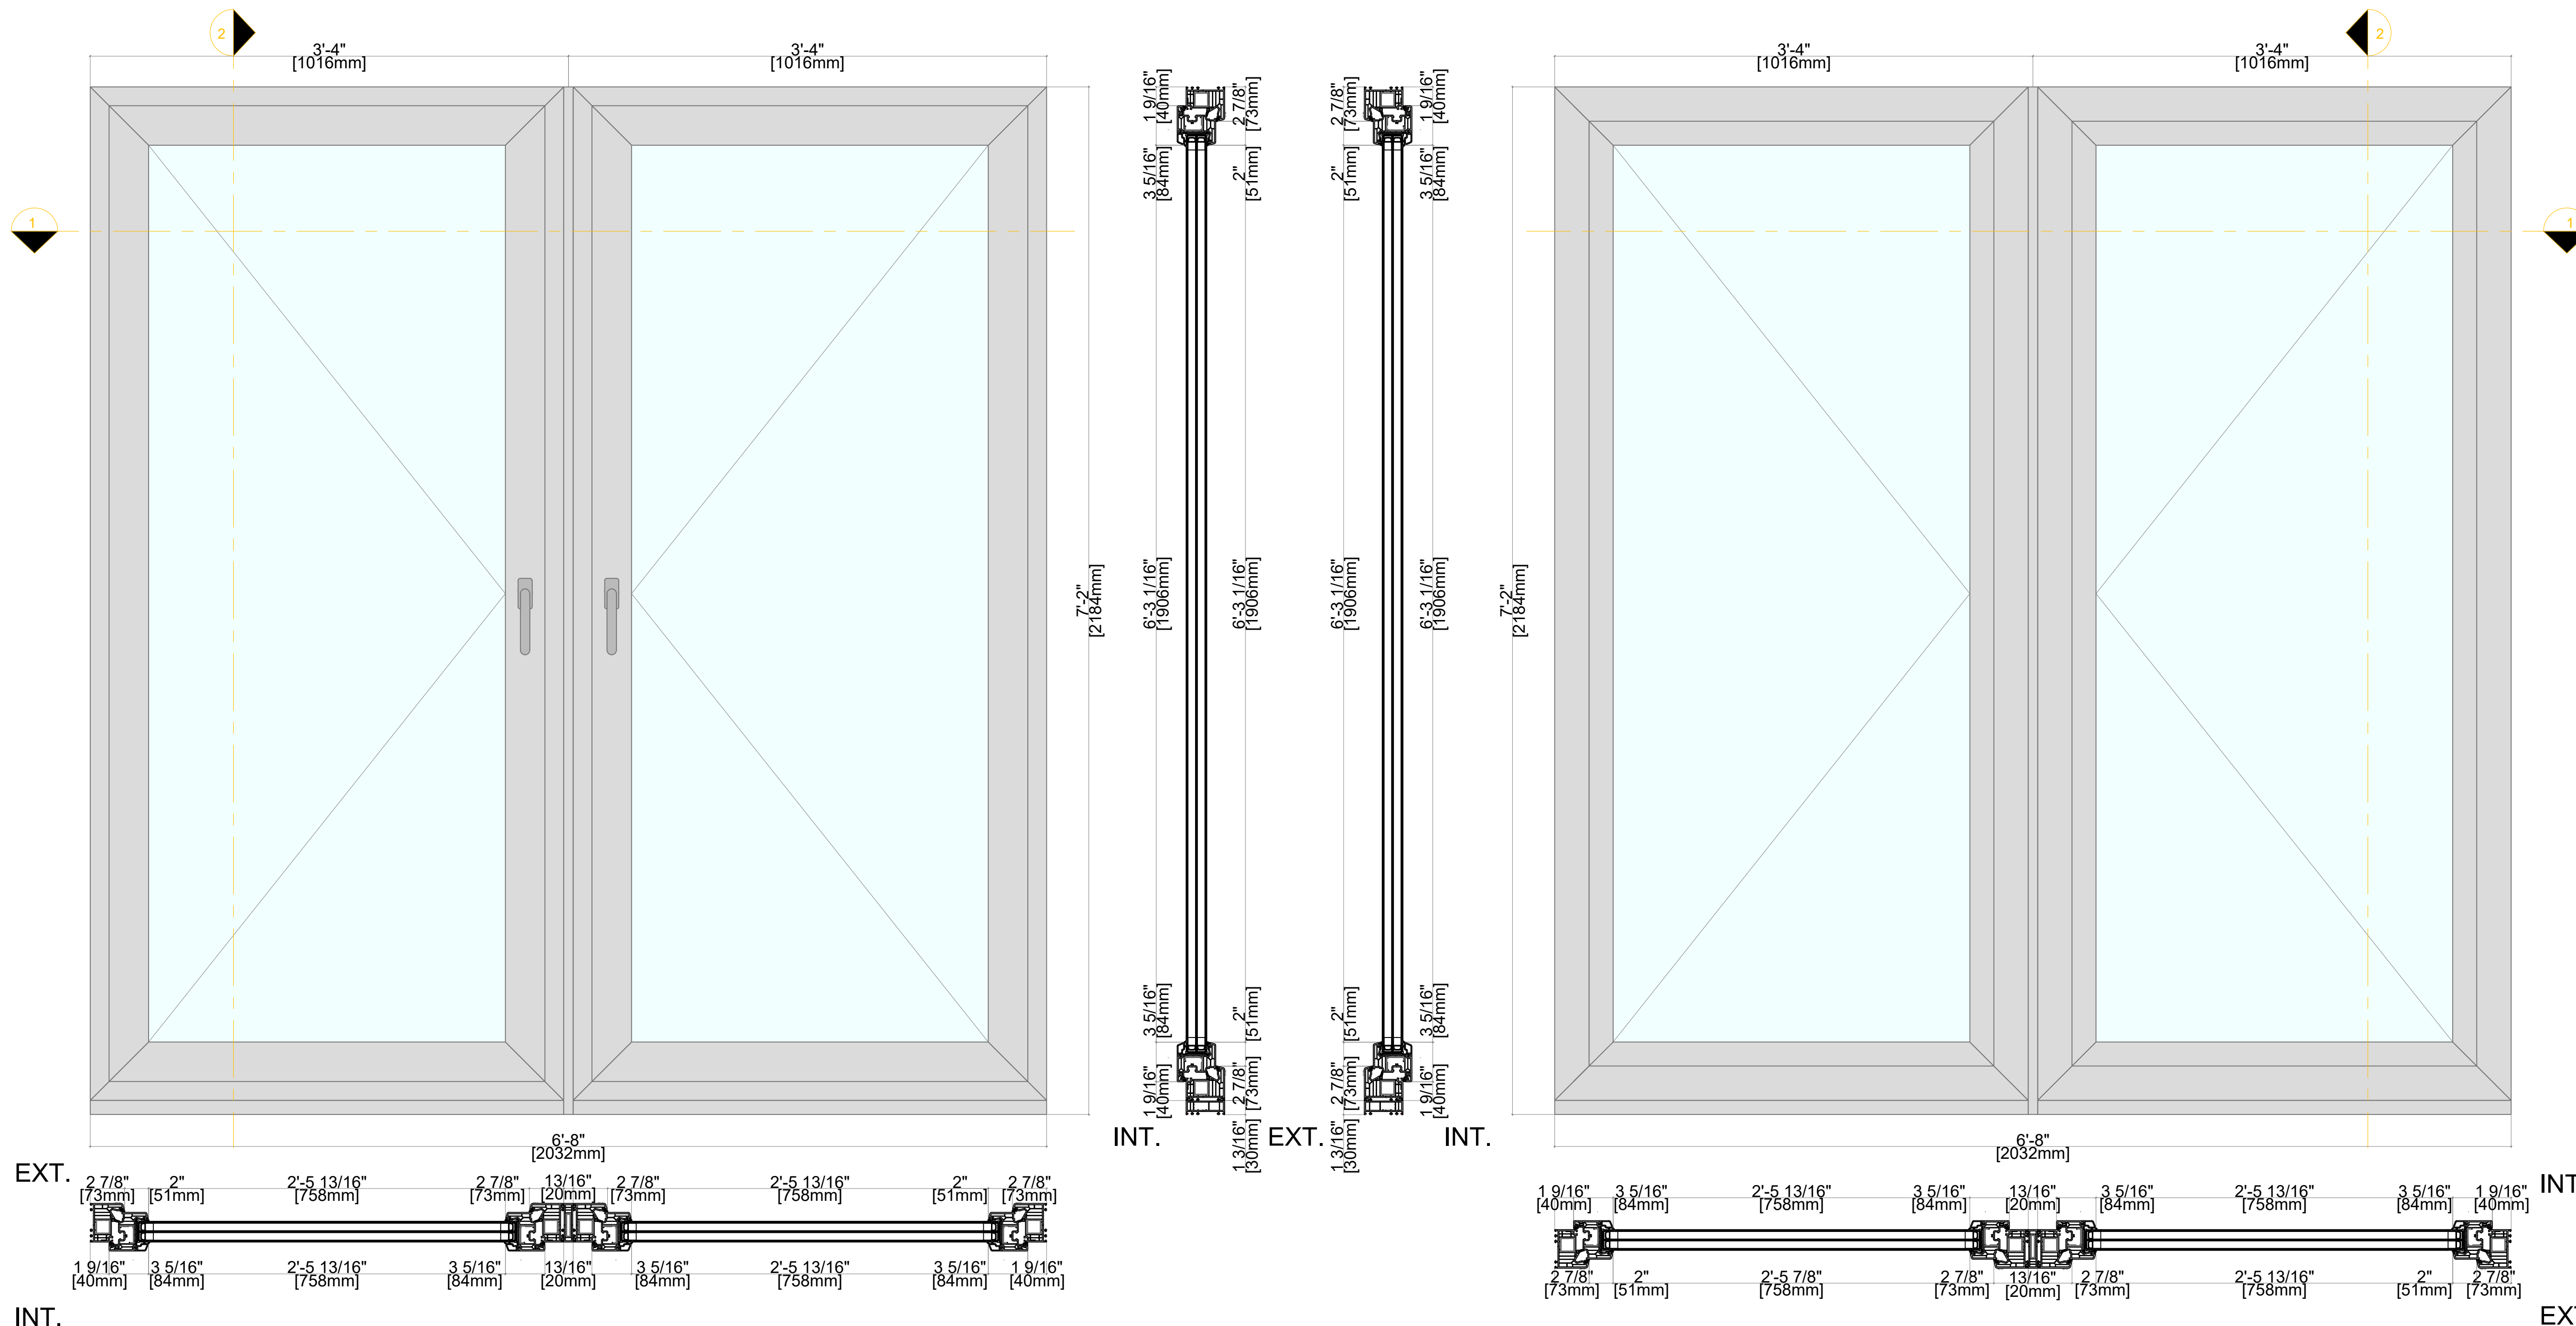

INSIDE ELEVATION

OUTSIDE ELEVATION

Softline 82mm PVC Product Guide

82mm Profile; Inswing Operable Swing Sash Balcony French Door With Coupling Profile

A M B E R L I N E

HIGH PERFORMANCE WINDOWS AND DOORS

Elevation key: