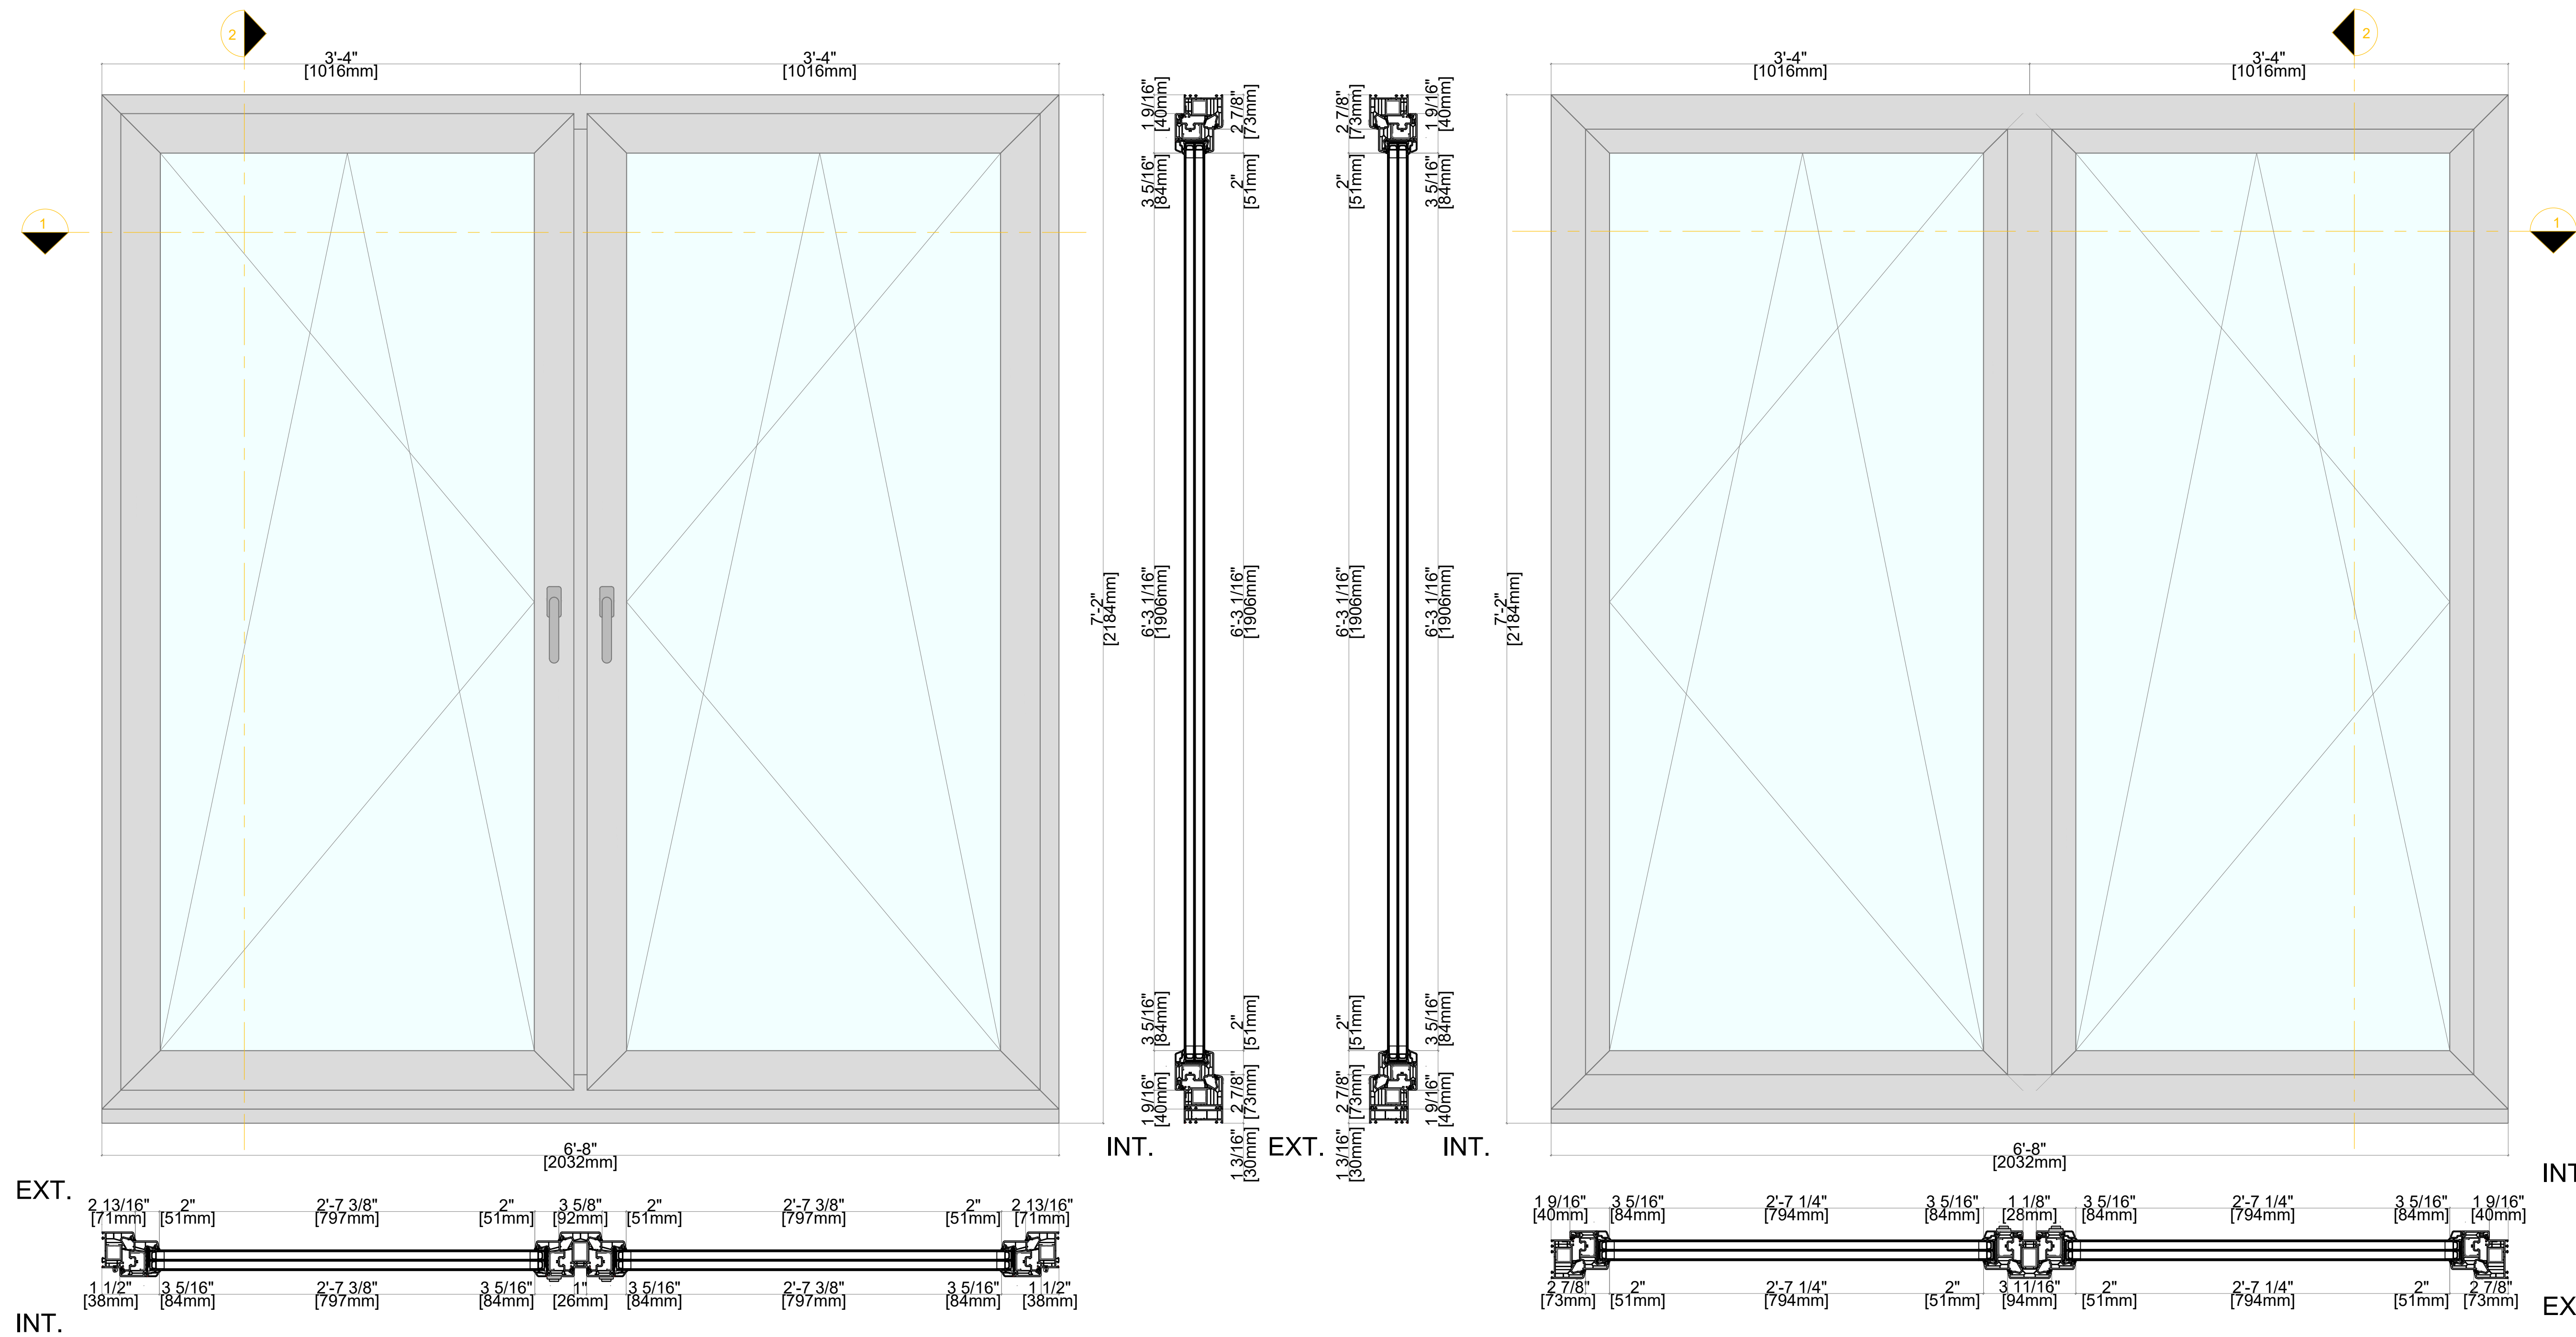

INSIDE ELEVATION

OUTSIDE ELEVATION

Softline 82mm PVC Product Guide

82mm Profile, Inswing Double Tilt & Turn Operable Sash

A M B E R L I N E

HIGH PERFORMANCE WINDOWS AND DOORS

Elevation key: