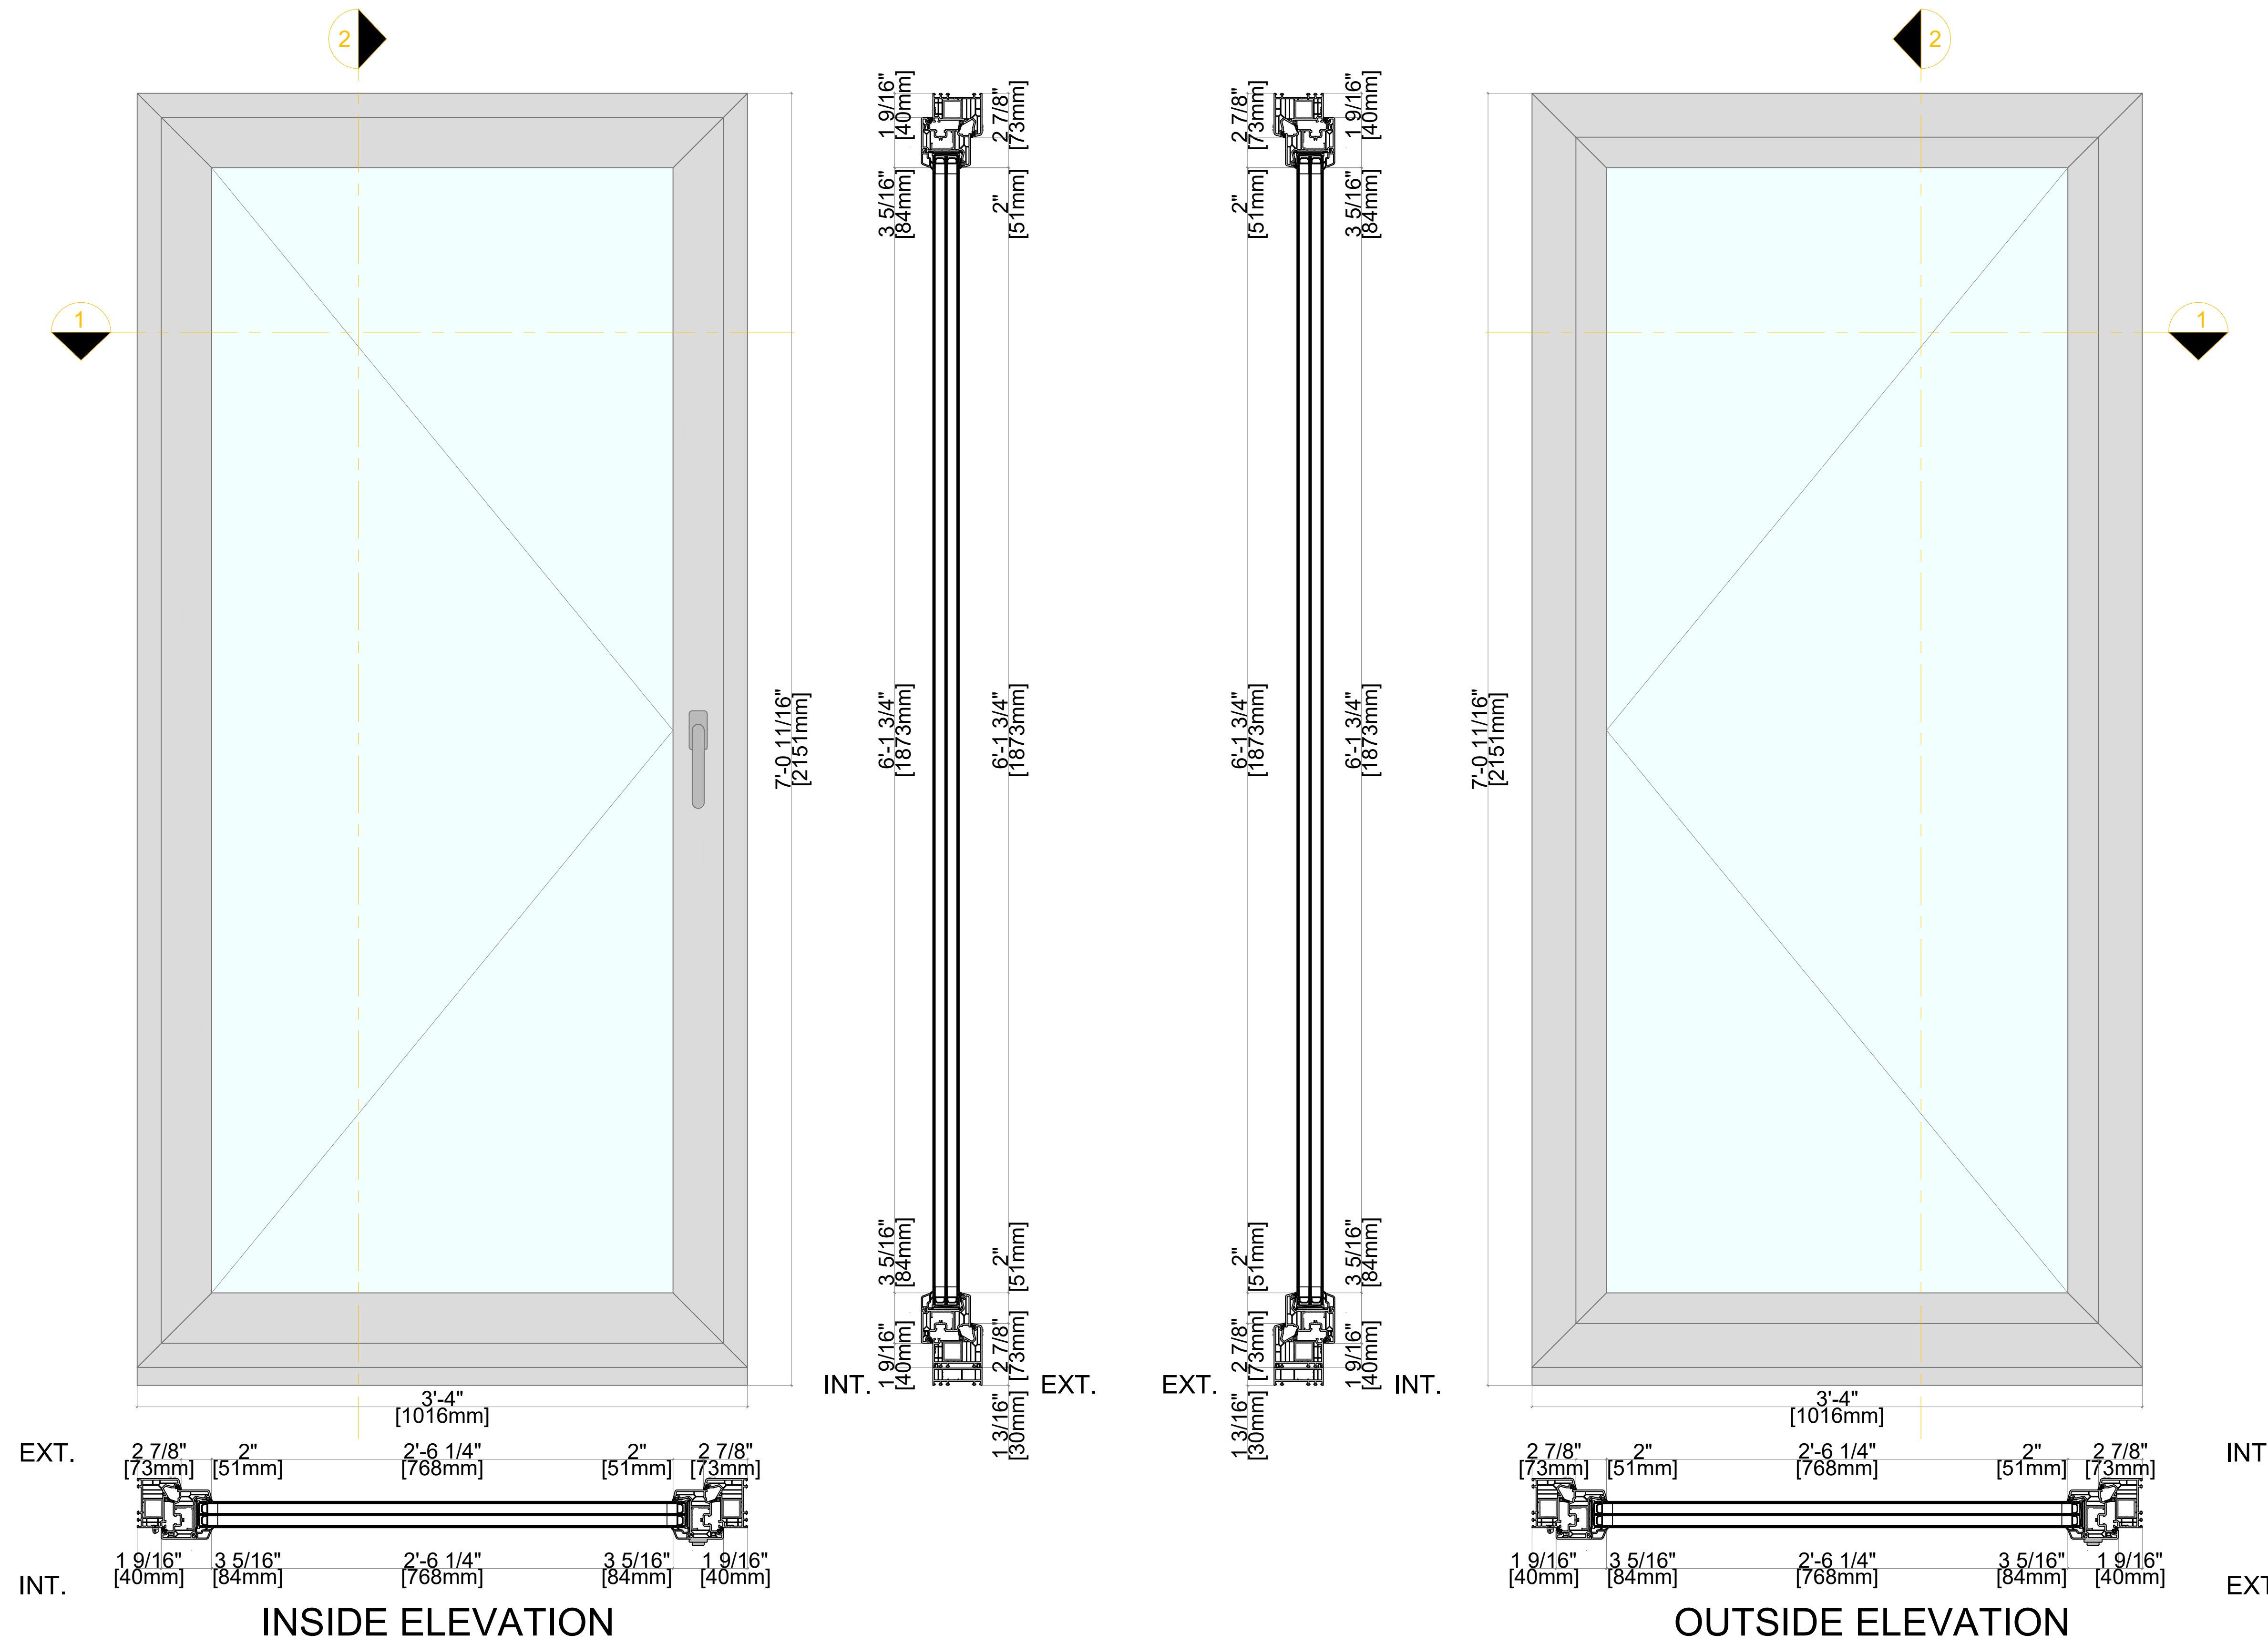

Softline 82mm PVC Product Guide

82mm Profile, Inswing Balcony Door With Single Sash

A M B E R L I N E
HIGH PERFORMANCE WINDOWS AND DOORS

INSWING BALCONY DOOR WITH SINGLE SASH
FRAME: 101290 FRAME 73mm
SASH: 103341 SASH 84mm
SUB SILL: 114041 SUB SILL 30mm

Note: Available in Double & Triple Glazed

Note: 30mm Sub Sill is Standard but Not Required