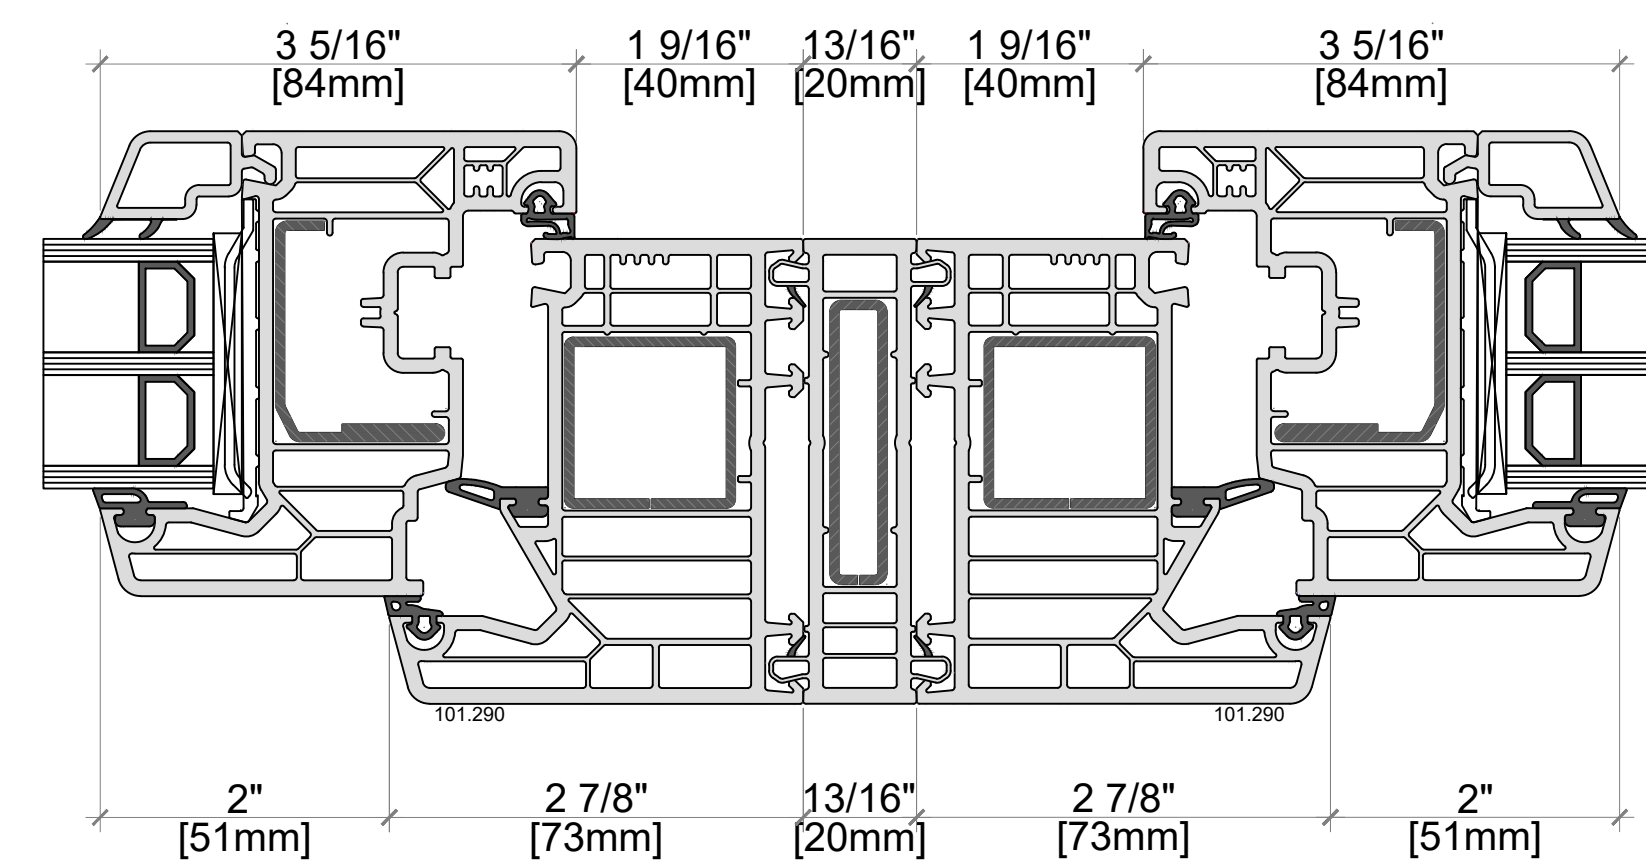

Softline 82mm PVC Product Guide

Coupling Profiles

INTERIOR

EXTERIOR

COUPLING PROFILE -
116217 COUPLING PROFILE

INTERIOR

EXTERIOR

COUPLING PROFILE -
116219 COUPLING PROFILE

INTERIOR

EXTERIOR

COUPLING PROFILE -
116231 COUPLING PROFILE

Elevation key:

INTERIOR

EXTERIOR

COUPLING PROFILE -
116030 MINI COUPLING PROFILE

INTERIOR

EXTERIOR

COUPLING PROFILE -
116226 CORNER 135 COUPLING PROFILE

INTERIOR

EXTERIOR

COUPLING PROFILE -
116229 CORNER 90 COUPLING PROFILE

Note: Available in Double & Triple Glazed