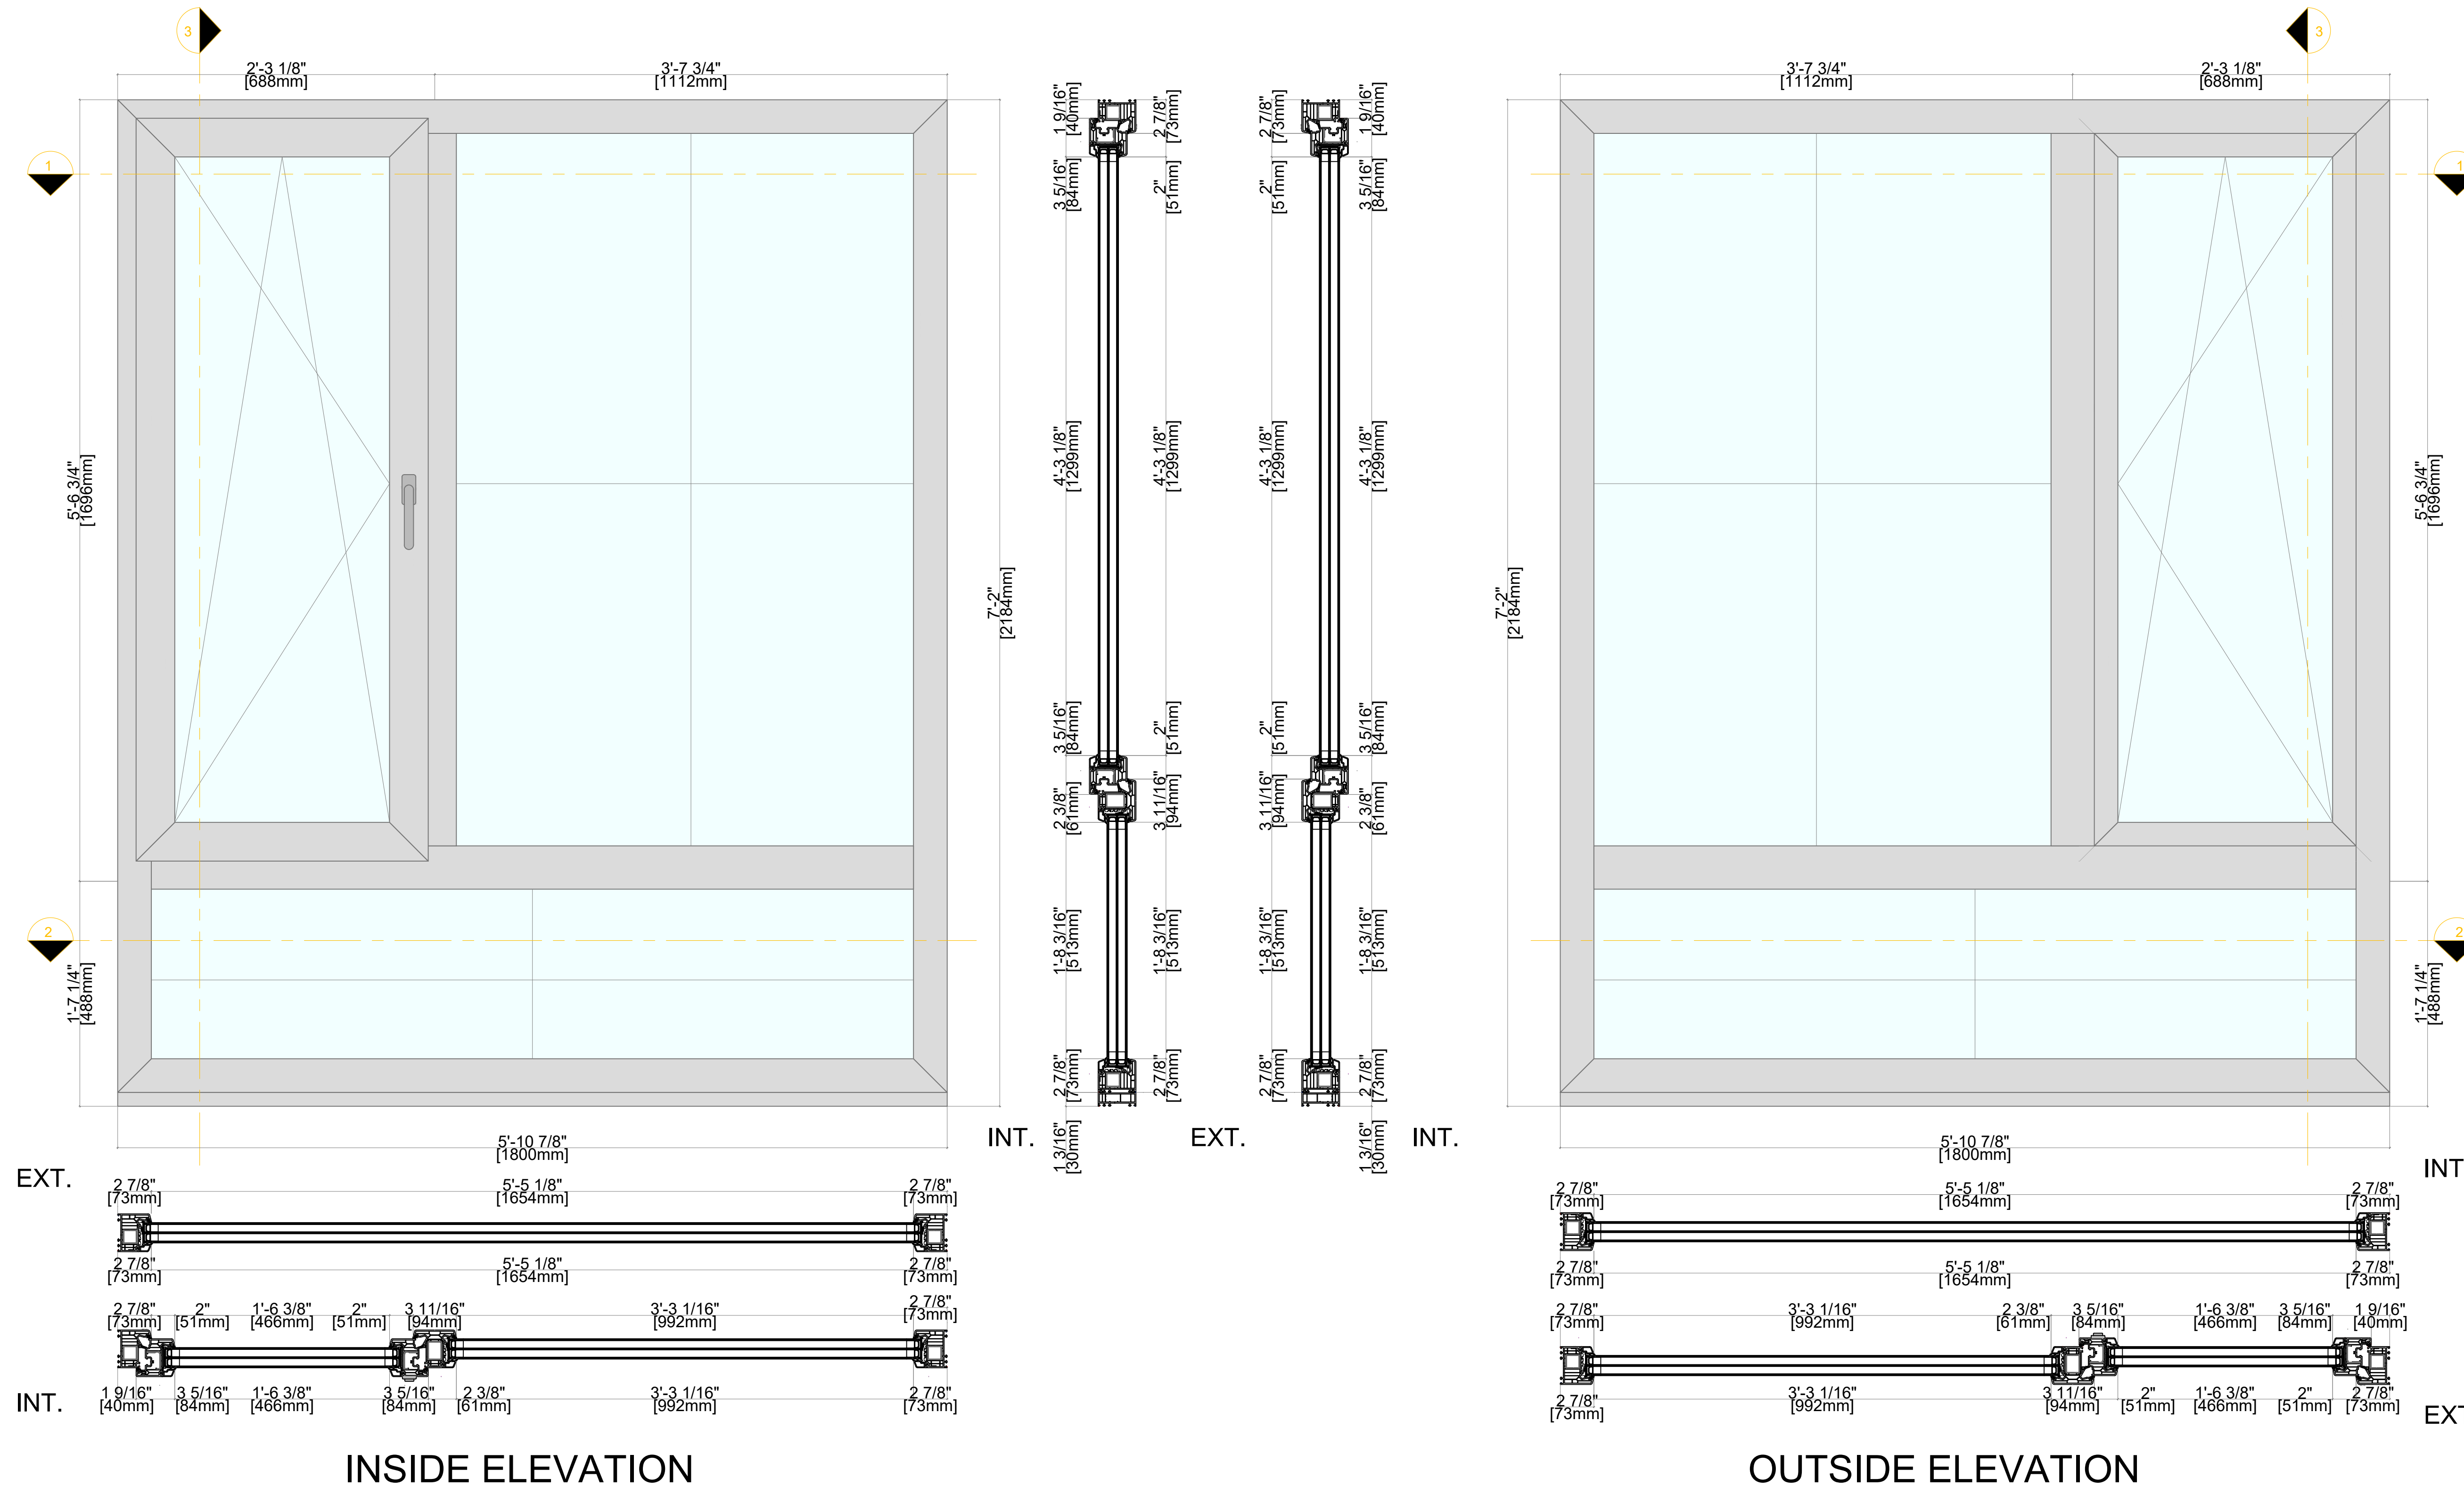

Softline 82mm PVC Product Guide

82mm Profile, Two Part Window With Spandrel

A M B E R L I N E

HIGH PERFORMANCE WINDOWS AND DOORS

Elevation key: