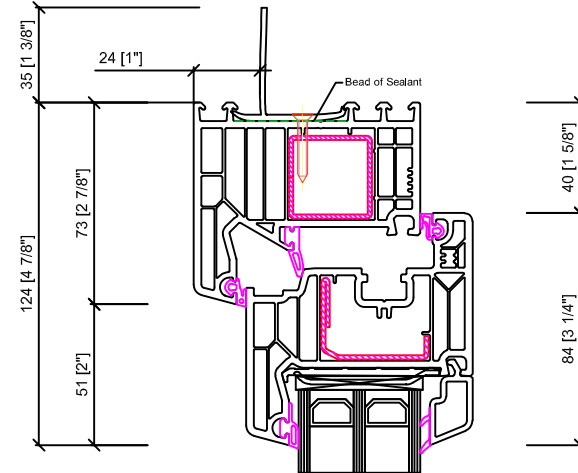

76mm Softline

Fixed with PVC Flange

Operable with PVC Flange

PVC Flange

Flanges:

82mm Softline

Fixed with PVC Flange

Operable with PVC Flange

Drawing Status		Rev.	
ISS.	DATE	INIT	DESCRIPTION
REVISIONS			
Project:			
Client:	-		
Architect:			
Drawing Title:	Nailing Flange (PVC) 76mm & 86mm		
Contract No.:	-	Date:	05.09.2024
Drawn By:	PS	Scale:	As Indicated
Drawing No.:			