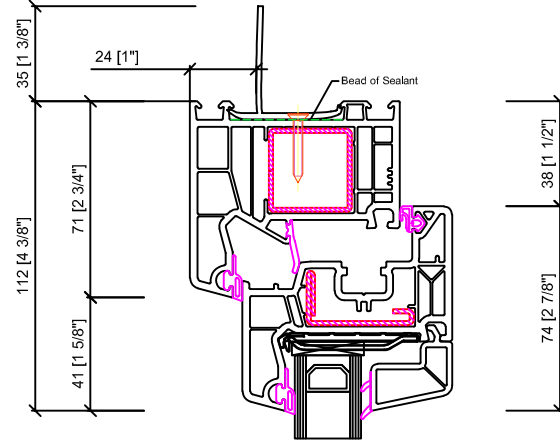

76mm Softline

Fixed with PVC Flange

Operable with PVC Flange

PVC Flange

Flanges:

82mm Softline

Fixed with PVC Flange

Operable with PVC Flange

Drawing Status		Rev.	
ISS.	DATE	INIT	DESCRIPTION
REVISIONS			
Project:			
Client:	-		
Architect:			
Drawing Title:	Nailing Flange (PVC) 76mm & 86mm		
Contract No.:	-	Date:	05.09.2024
Drawn By:	PS	Scale:	As Indicated
Drawing No.:			