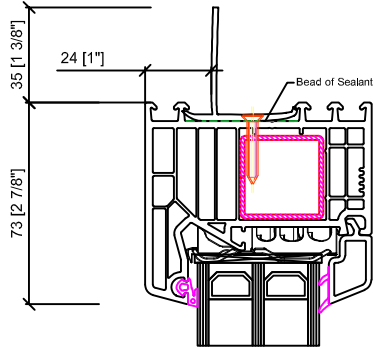

76mm Softline

Fixed with PVC Flange

Operable with PVC Flange

PVC Flange

Flanges:

82mm Softline

Fixed with PVC Flange

Operable with PVC Flange

Drawing Status		Rev.	
ISS.	DATE	INIT	DESCRIPTION
REVISIONS			
Project:			
Client:	-		
Architect:			
Drawing Title:	Nailing Flange (PVC) 76mm & 86mm		
Contract No.:	-	Date:	05.09.2024
Drawn By:	PS	Scale:	As Indicated
Drawing No.:			