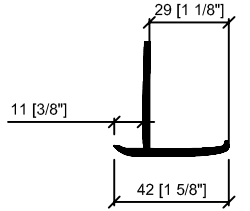

76mm Softline

Fixed with PVC Flange

Operable with PVC Flange

PVC Flange

Flanges:

82mm Softline

Fixed with PVC Flange

Operable with PVC Flange

Drawing Status		Rev.	
ISS.	DATE	INIT	DESCRIPTION
REVISIONS			
Project:			
Client:	-		
Architect:			
Drawing Title:	Nailing Flange (PVC) 76mm & 86mm		
Contract No.:	-	Date:	05.09.2024
Drawn By:	PS	Scale:	As Indicated
Drawing No.:			