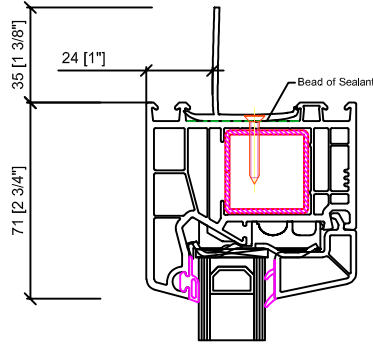

76mm Softline

Fixed with PVC Flange

Operable with PVC Flange

PVC Flange

Flanges:

82mm Softline

Fixed with PVC Flange

Operable with PVC Flange

Drawing Status		Rev.	
ISS.	DATE	INIT	DESCRIPTION
REVISIONS			
Project:			
Client:	-		
Architect:			
Drawing Title:	Nailing Flange (PVC) 76mm & 86mm		
Contract No.:	-	Date:	05.09.2024
Drawn By:	PS	Scale:	As Indicated
Drawing No.:			