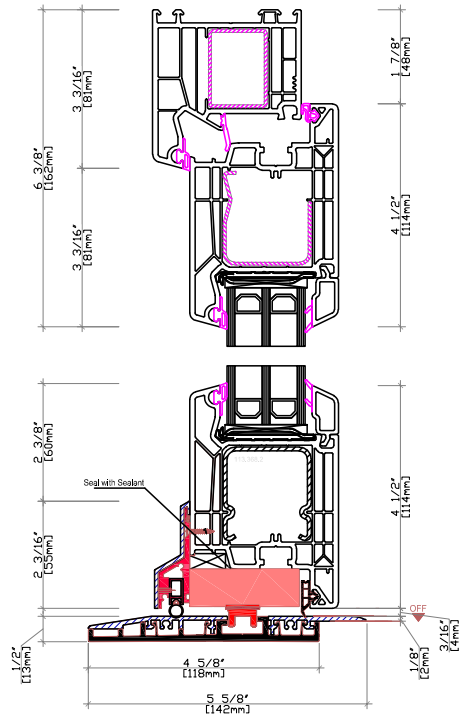

AMBERLINE PVC 76 | PATIO DOOR ADA COMPLIANT

INSWING ONLY

HEAD & SILL