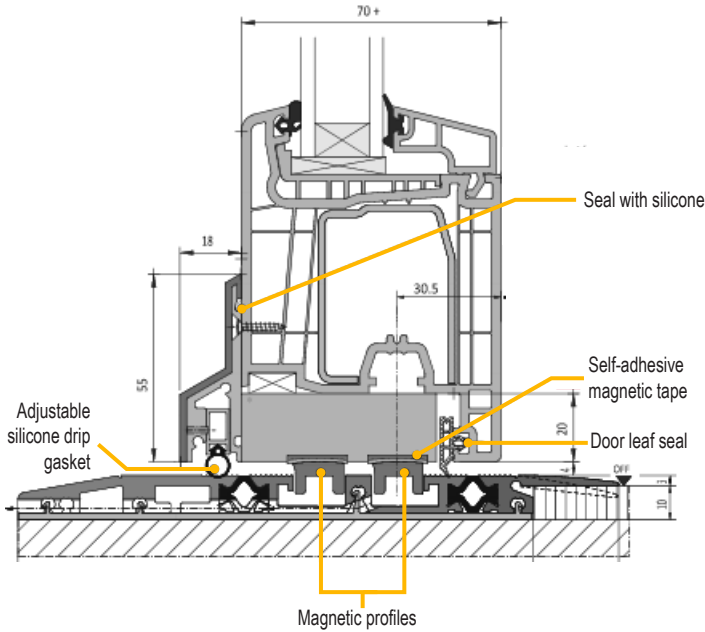

AMBERLINE PVC 76 | PATIO DOOR ADA COMPLIANT

The Amberline 76mm Softline Patio Door with ADA compliant components is an excellent choice for commercial and passive house projects due to a low profile aesthetic and high thermal performance. This door is fitted with a threshold that meets ADA requirements.

FIXED	
Triple-Glazed	
Uw (whole window)	0.15 - 0.18
SHGC (COG)	0.285 - 0.495
Ug (COG)	0.097 - 0.131
Uf	0.24 - 0.26

NOTES

- Units are in BTU/hr•ft²•°F
- 4mm Glass
- Warm-Edge Spacers (14-18mm)

FEATURES

- **Frames by VEKA:** 76mm depth, triple gasket, galvanized steel boxed frame, industry-leading uPVC side wall & weld thickness
- **Glass/IGU by Press Glass:** Double or Triple pane with Warm Edge Epacers & options to fit any SHGC or acoustic needs
- **Hinges & Locking Points by Winkhaus:** Corrosion resistant, 6 locking points per window tested to 20,000 cycles, & capable of handling 200lb+ sash weight
- **Fabrication by Amberline:** State-of-the-art fabrication technology & rigorous QC protocols
- **ADA Threshold by Alumaster:** 1/2" in height with beveled edges