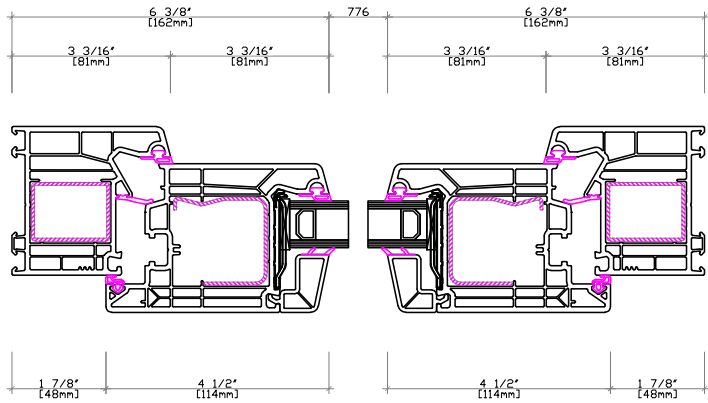

JAMB

COLORS

Please refer to our color guide on our website.

FASTENING

SUBSILL & STRAP

(PHIUS Recommended)

HARDWARE

HANDLE

FKS 1003A

Colors:

- White
- Brown
- Steel Effect
- Aluminum Effect
- Bronze Effect

Other styles/colors are available. Please reach out a contact point on our website with questions.