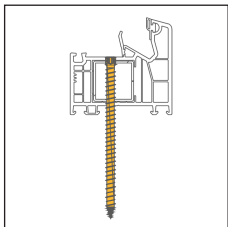

MORE INFO

CONFIGURATIONS

Examples

Most Configurations are possible. These are only some examples. All doors are inswing.

THROUGH_FRAME

HINGE

Winkhaus

Model: Concept
Type: Surface

ACCESSORIES

- Surface or Concealed Hinges
- Exterior Trim by VEKA
- Mullions
 - Simulated Divided Lites
 - Stuck-on Bars

LOCKING

Thumb-turn

Interior: Twist
Exterior: Key

Handles are on the interior and exterior.