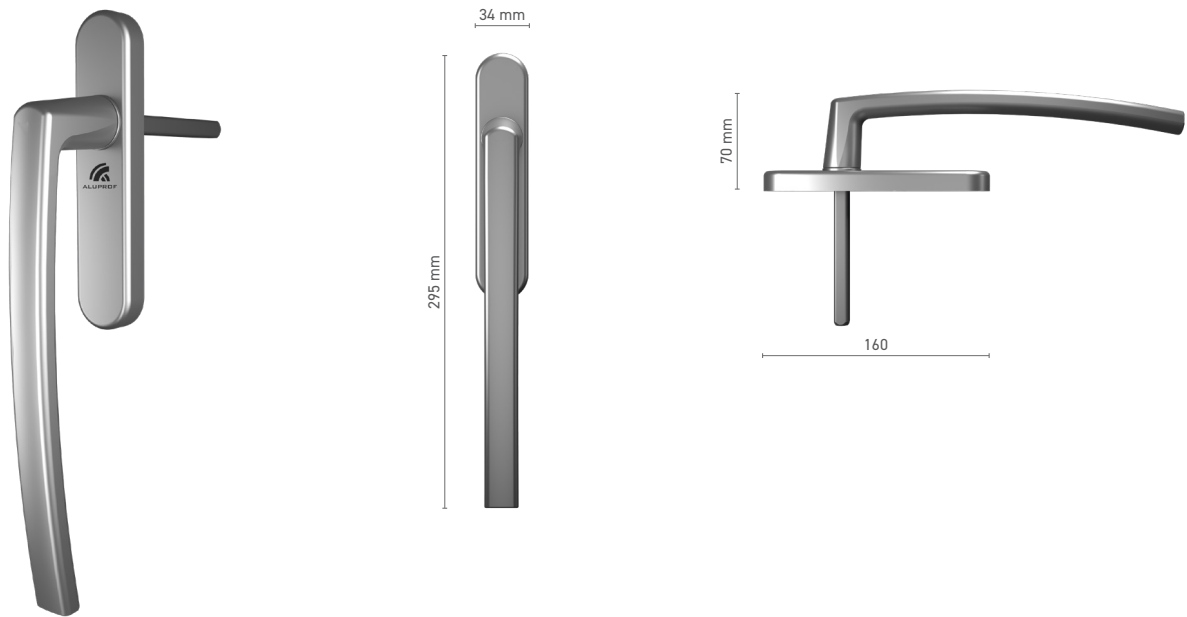

ROTO Line single handle for lift & slide door

Item number ■ 1810790X

Available colours ■ RAL fan-deck ■ anodised effect ■ Mill finish

Drive ■ square spindle 10 mm