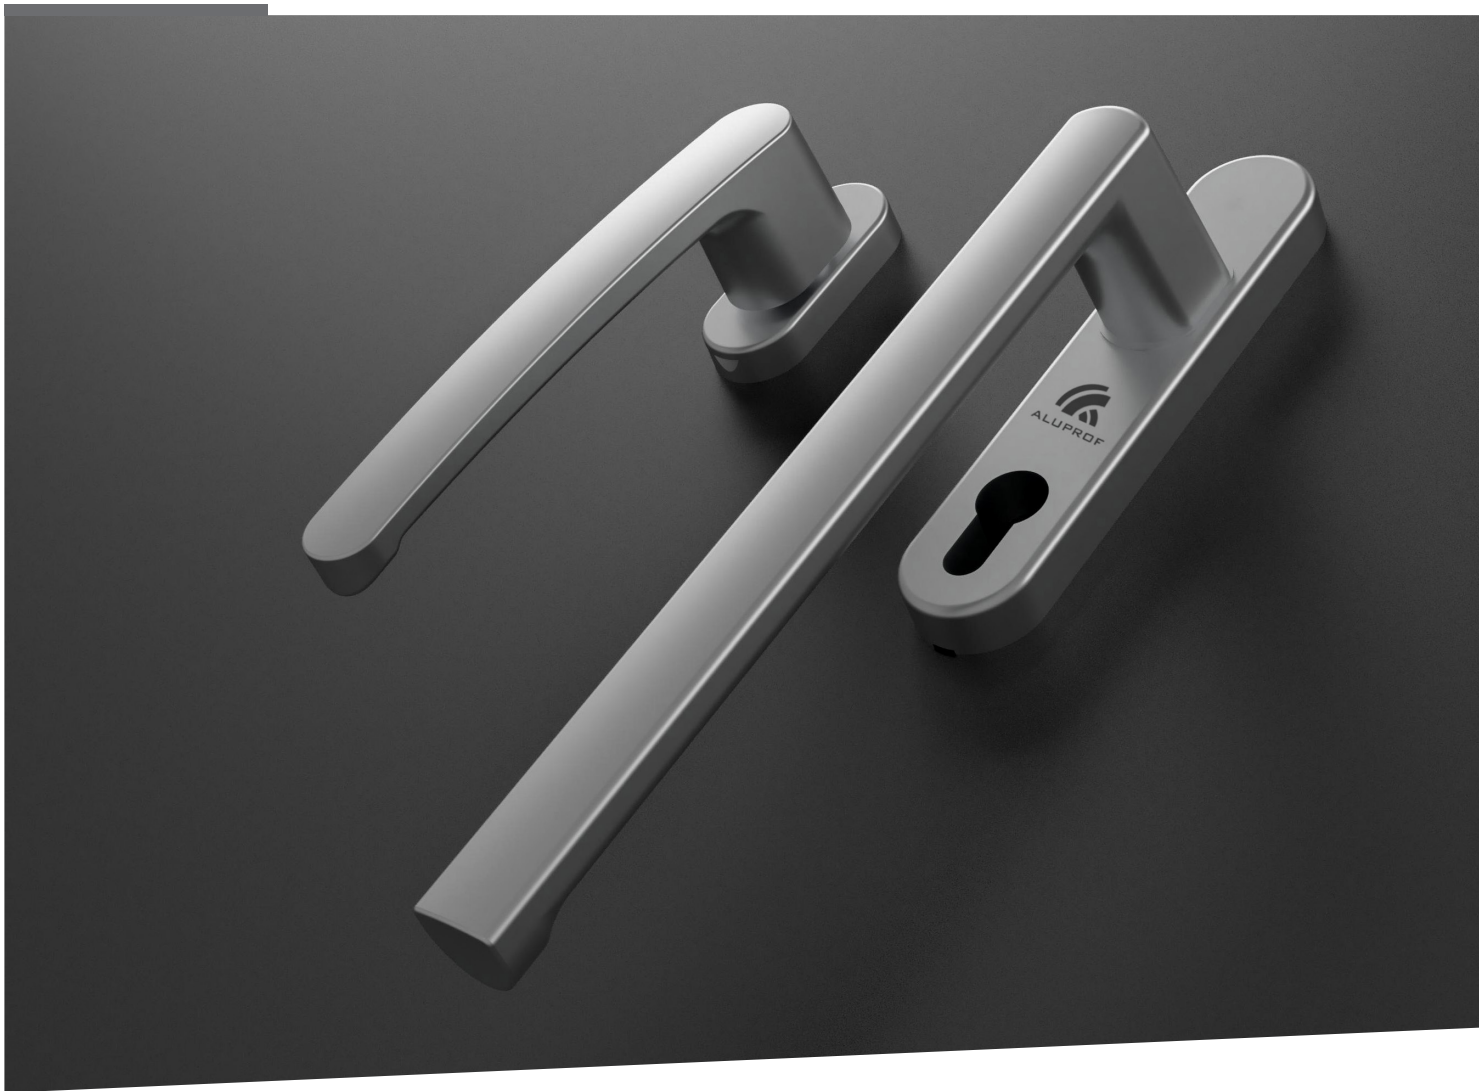

## ALUPROF CLASSIC External & Internal door handle

**Item number** ■ 1924110X

**Available colours** ■ RAL fan-deck ■ Mill finish

**Drive** ■ square spindle 8 mm

WINDOW AND DOOR HANDLES