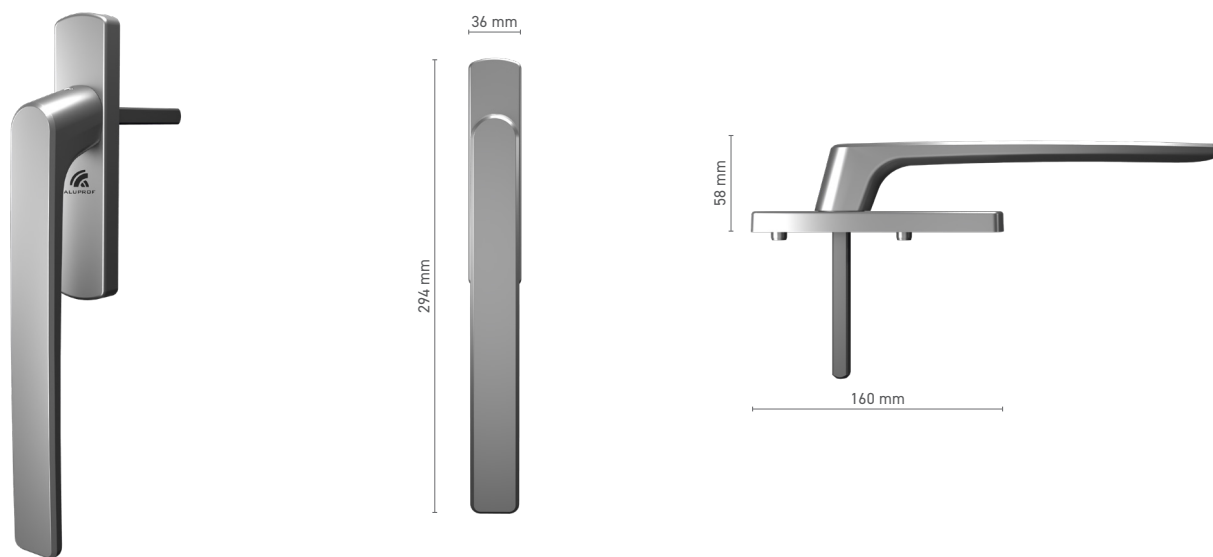

## ALUPROF CLASSIC single handle with spindle for lift & slide door

**Item number** ■ 1924120X

**Available colours** ■ RAL fan-deck ■ Mill finish

**Drive** ■ square spindle 10 mm