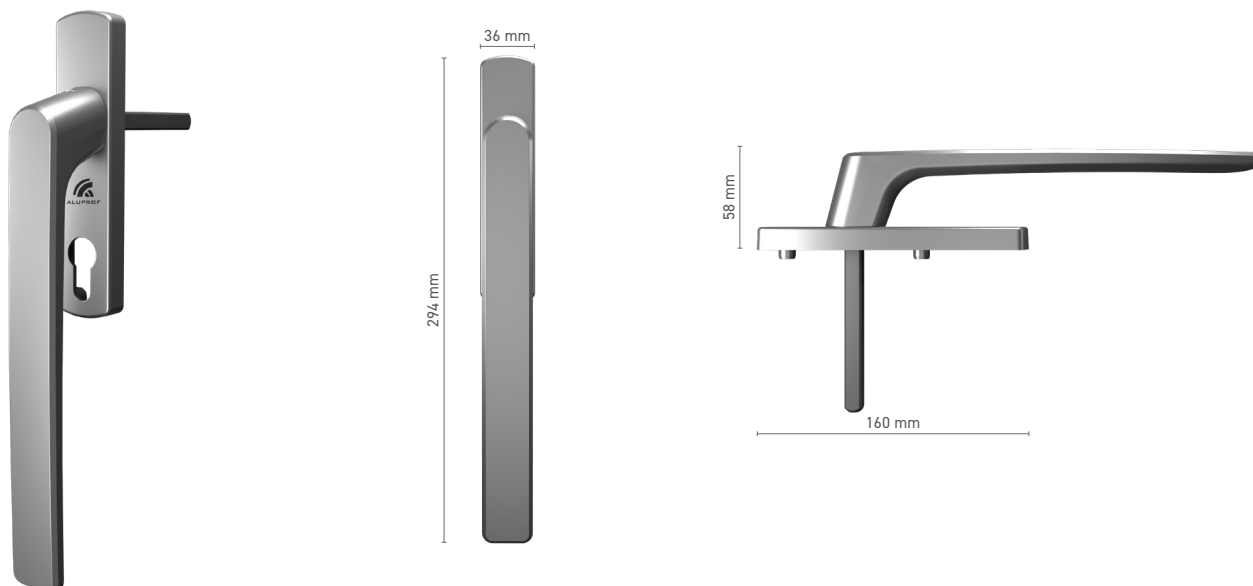

ALUPROF CLASSIC single handle with spindle for lift & slide door

Item number ■ 1924121X

Available colours ■ RAL fan-deck ■ Mill finish

Drive ■ square spindle 10 mm