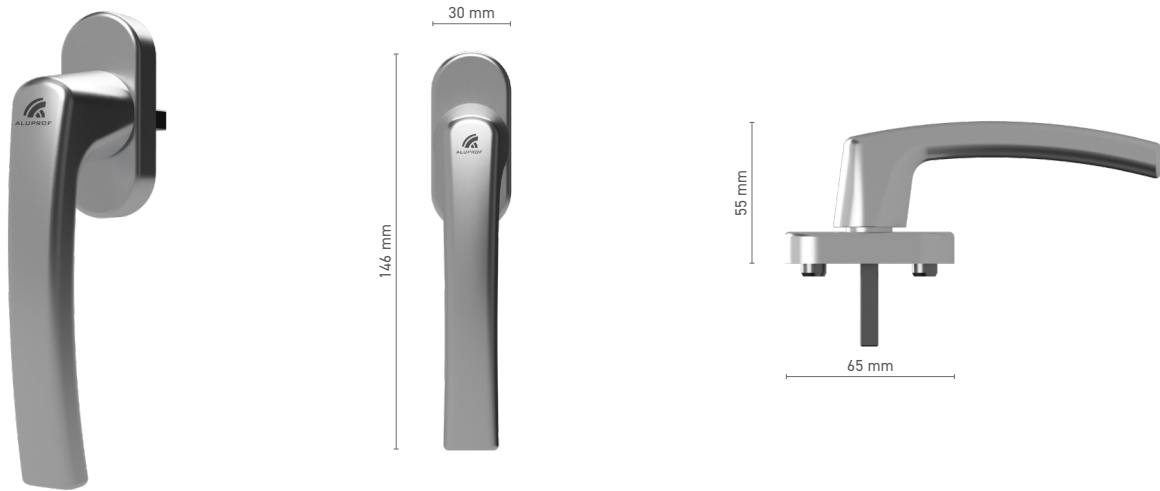

ROTO Line window handle with spindle

Item number	■ 1810504X
Available colours	■ anodised effect ■ white
Drive	■ square spindle 7 mm