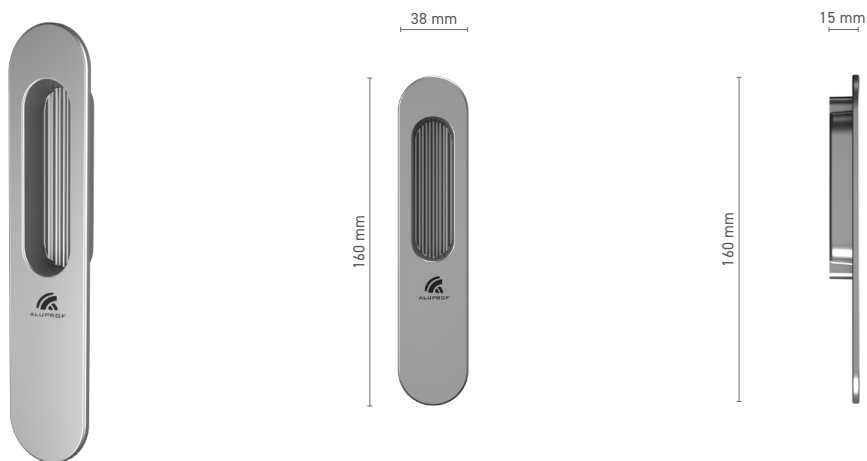

ALUPROF STANDARD external pull for lift & slide door

Item number ■ 1924211X

Available colours ■ natural anodised ■ inox anodised ■ white ■ anthracite ■ black