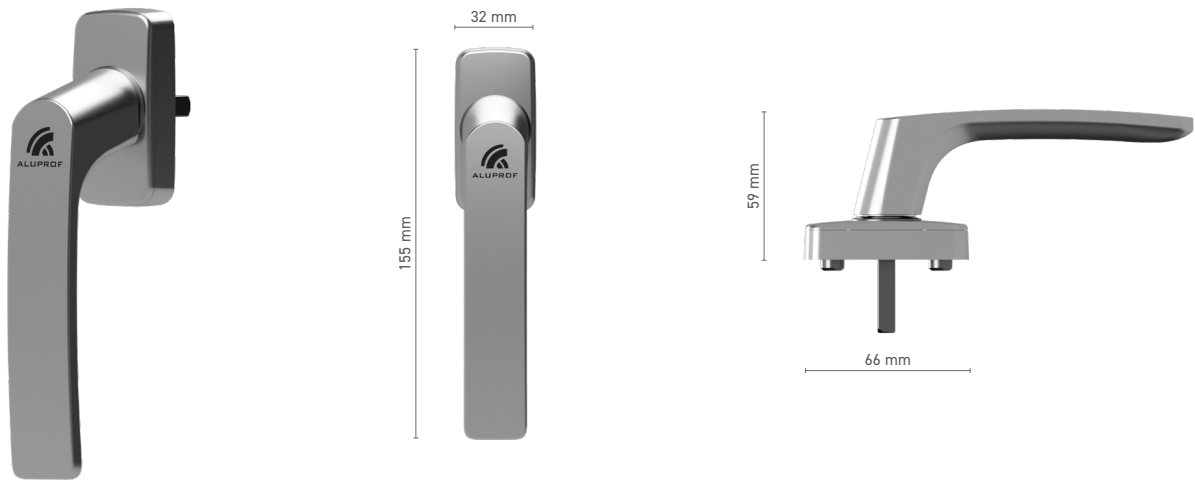

ALUPROF CLASSIC window handle with spindle

Item number	■ 1924104X
Available colours	■ RAL fan-deck ■ Mill finish
Drive	■ square spindle 7 mm