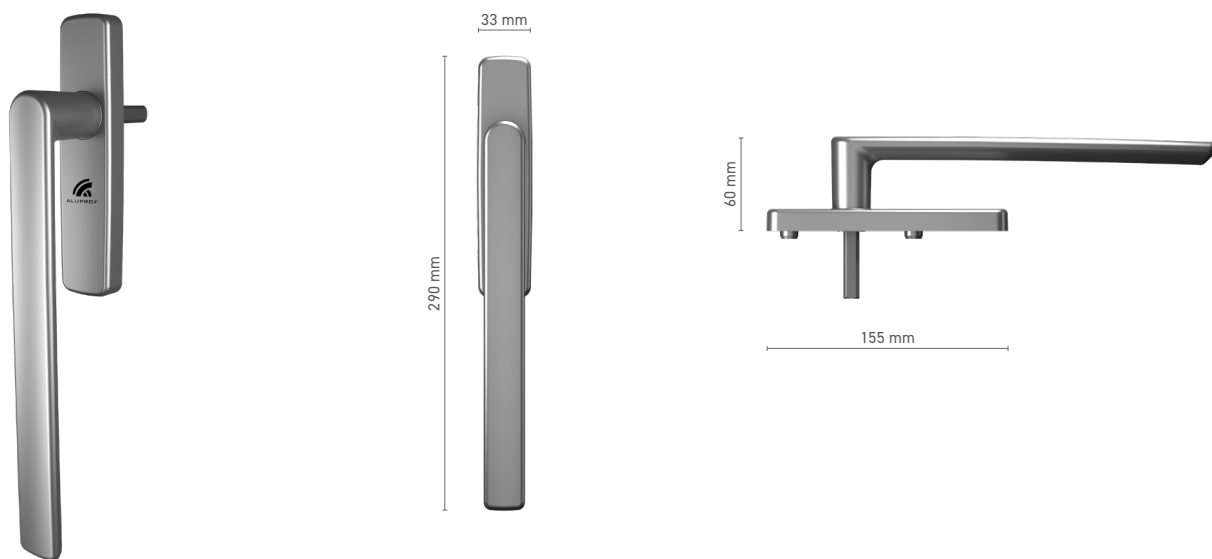

FAPIM single handle with spindle for lift & slide door

Item number ■ 1922040X

Available colours ■ RAL fan-deck ■ natural anodised ■ anodised effect ■ Mill finish

Drive ■ square spindle 10 mm