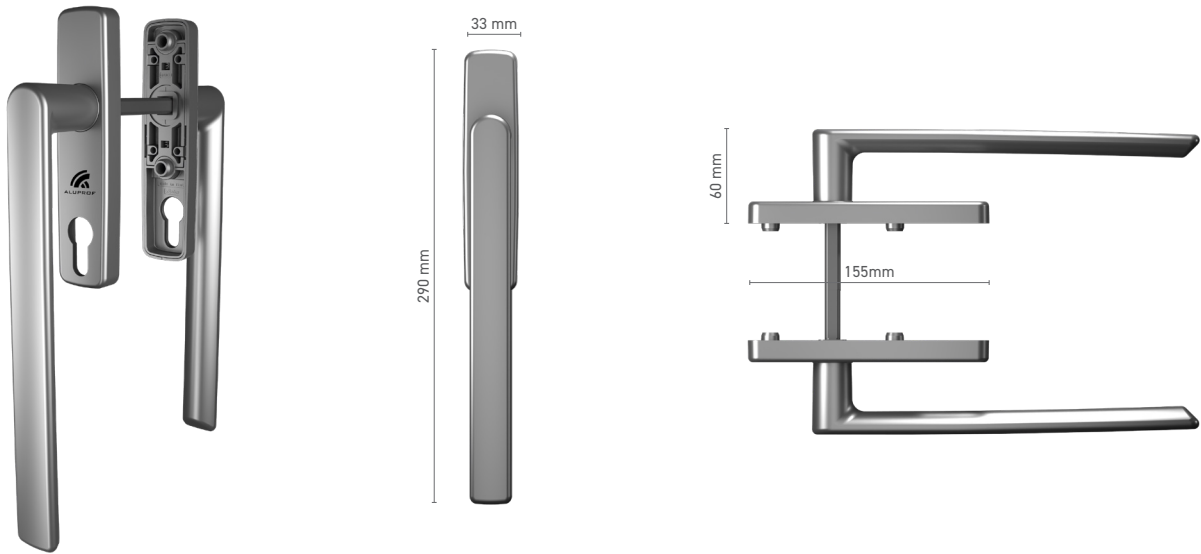

FAPIM External & Internal handle with spindle for lift & slide door

Item number	■ 1922042X
Available colours	■ RAL fan-deck ■ natural anodised ■ anodised effect ■ Mill finish
Drive	■ square spindle 10 mm