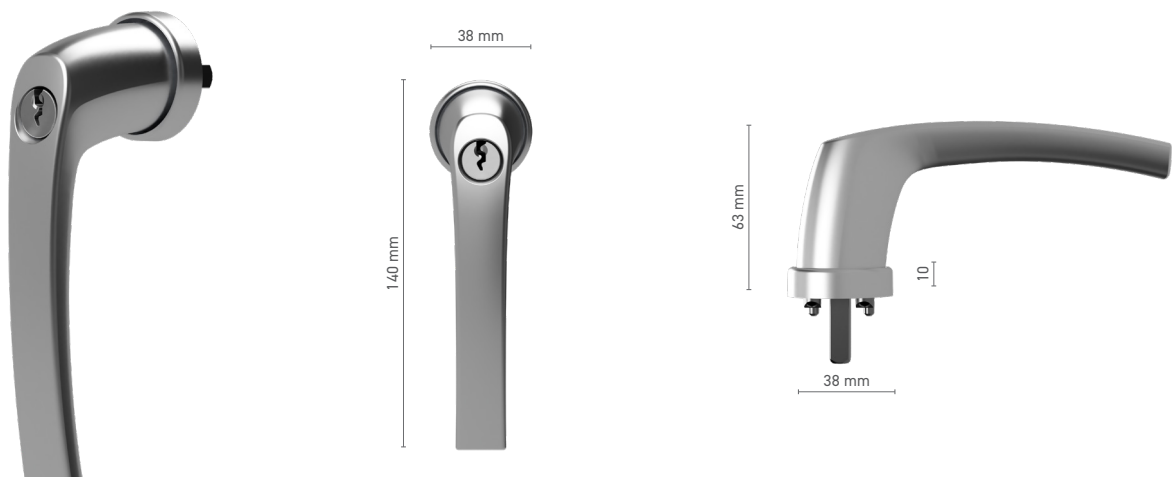

## ROTO Line window handle without base

**Item number** ■ 1810554X

**Available colours** ■ anodised effect ■ white ■ black ■ silver

**Drive** ■ square spindle 7 mm

## ROTO Line window handle without base, with key

**Item number** ■ 1810552X

**Available colours** ■ anodised effect ■ white ■ black ■ silver

**Drive** ■ square spindle 7 mm

**Handle fittings** ■ single-function cylinder