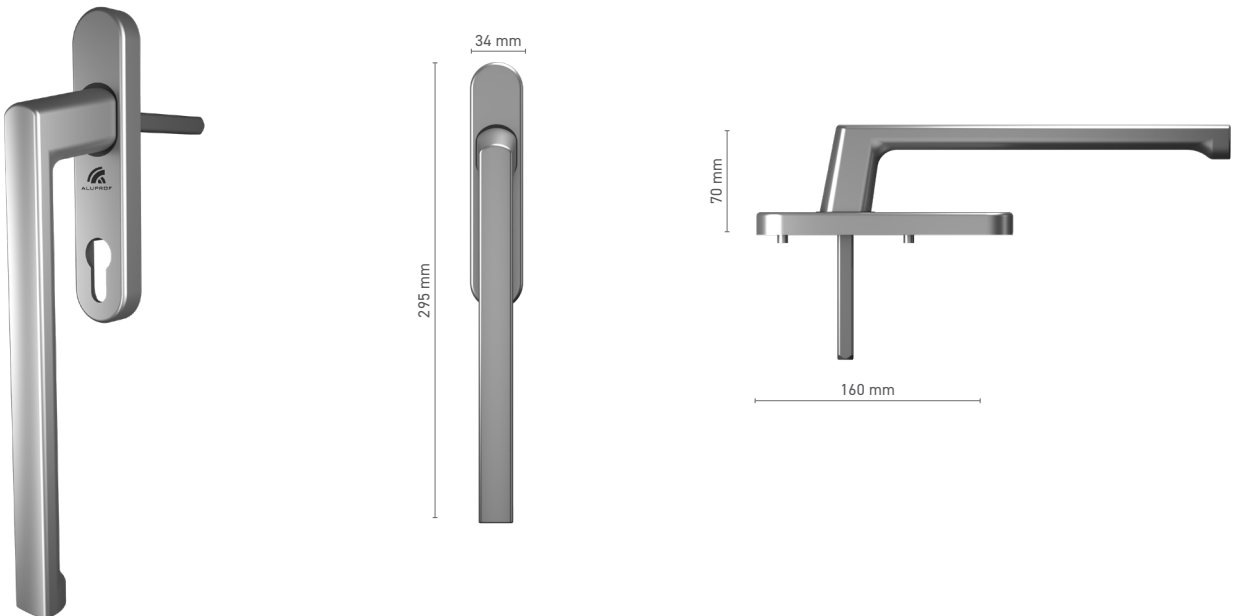

ALUPROF STANDARD single handle for lift & slide door

Item number ■ 1924209X

Available colours ■ natural anodised ■ inox anodised ■ white ■ anthracite ■ black

---

Drive ■ square spindle 10 mm