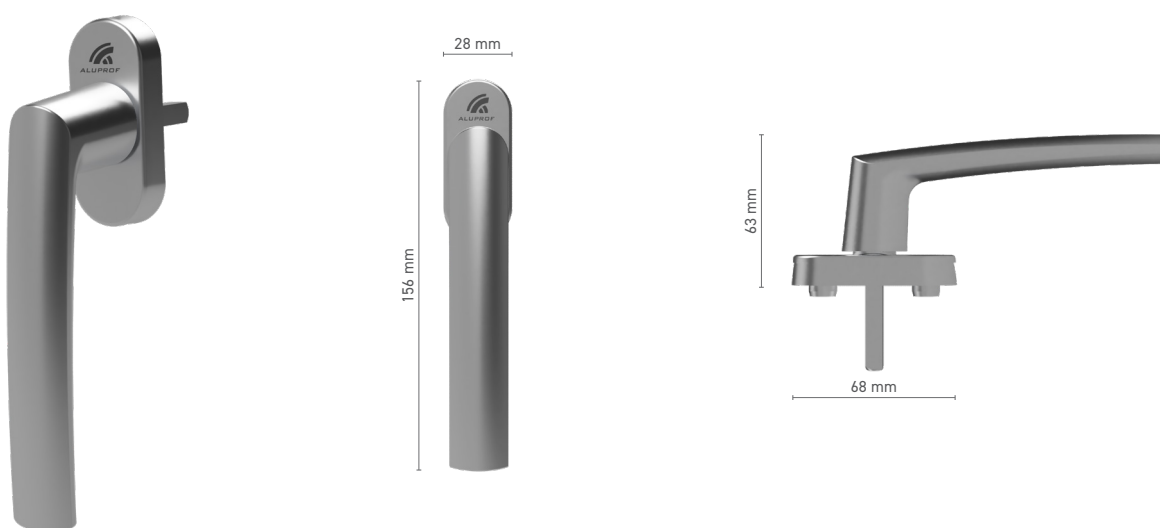

ALUPROF STANDARD window handle with spindle

Item number ■ 1924201X

Available colours ■ natural anodised ■ inox anodised ■ white ■ anthracite ■ black

Drive ■ square spindle 7 mm