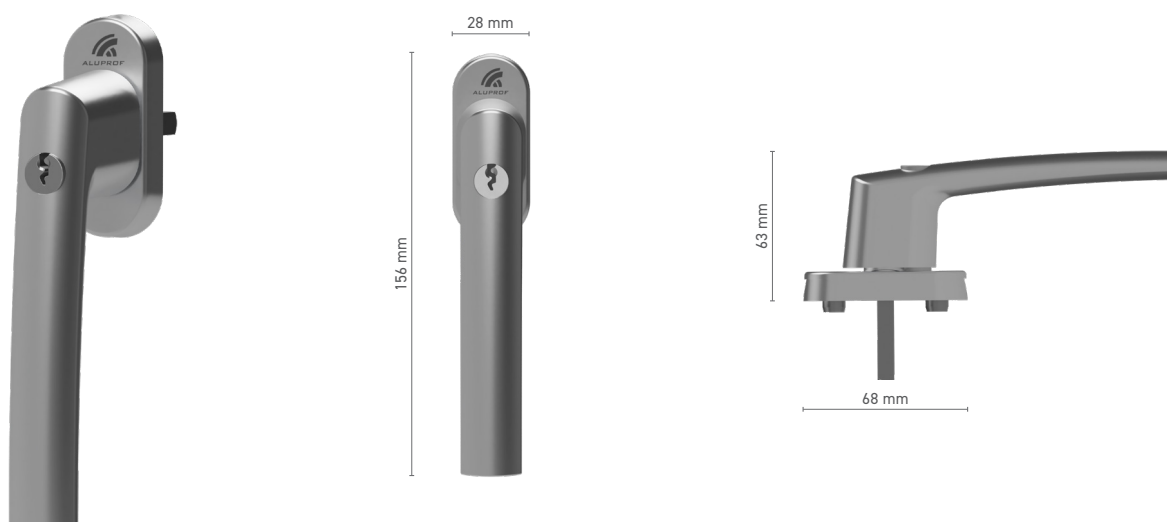

ALUPROF STANDARD / STANDARD TBT window handle with spindle

Item number ■ 1924202X / 1924203X

Available colours ■ natural anodised ■ inox anodised ■ white ■ anthracite ■ black

Drive ■ square spindle 7 mm

Handle fittings ■ single-function cylinder / TBT