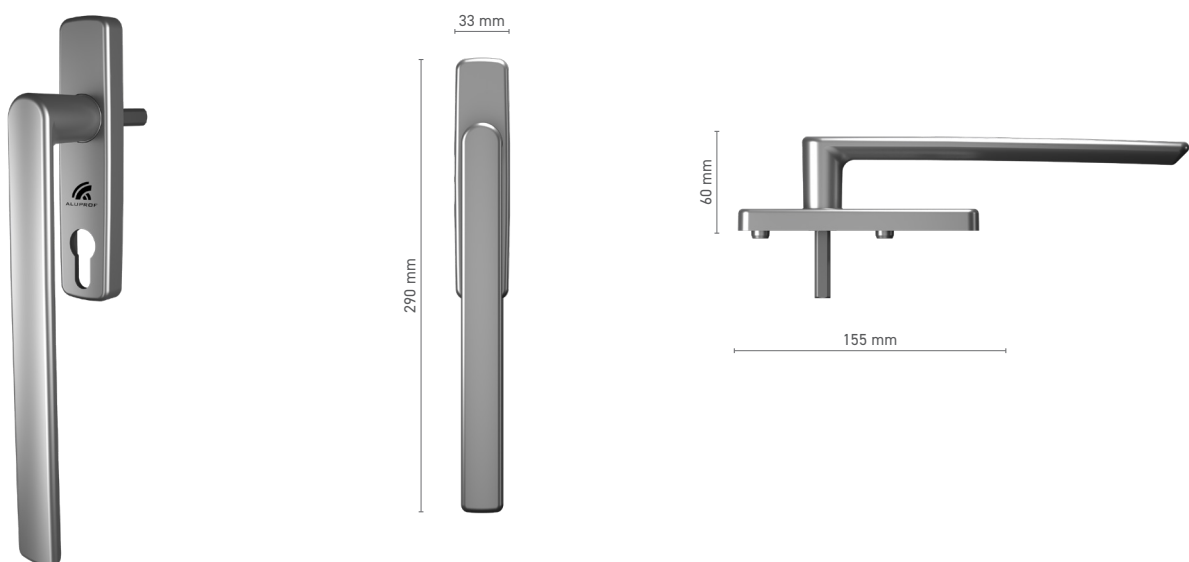

FAPIM single handle with spindle for lift & slide door

Item number ■ 1922041X

Available colours ■ RAL fan-deck ■ natural anodised ■ anodised effect ■ Mill finish

Drive ■ square spindle 10 mm