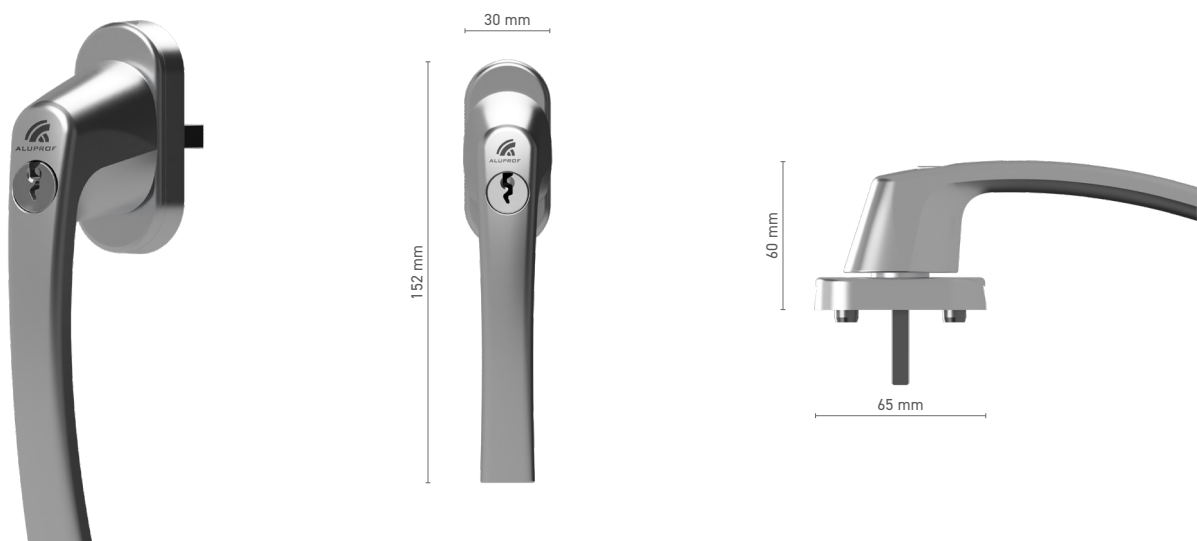

ROTO Line window handle with spindle

Item number	■ 1810517X
Available colours	■ anodised effect ■ white
Drive	■ square spindle 7 mm
Handle fittings	■ single-function cylinder